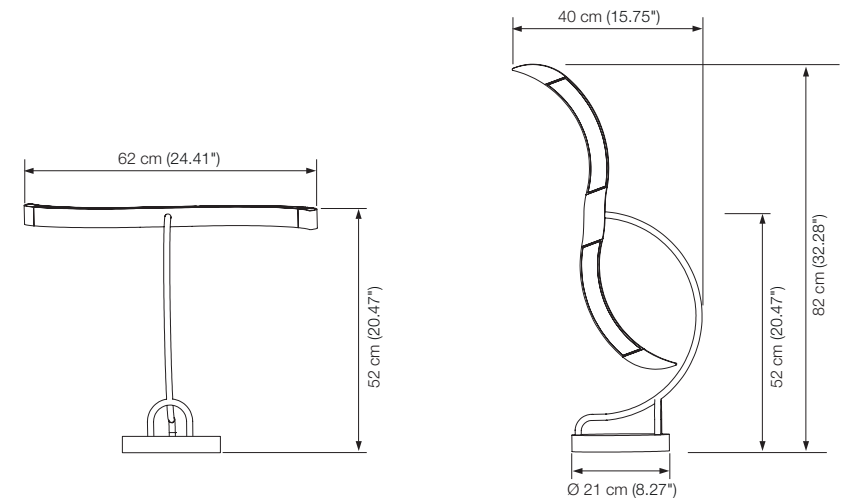

SERPENTI-T

Table lamp

Designed by:	Jens Schump
Height:	52 – 82 cm (20.47" – 32.28") adjustable
Shade:	62 cm (24.41") long, 30 cm (11.81") wide
Shade profile:	4 x 4 cm (1.58" x 1.58")
Width:	from 21 cm (8.27") to 62 cm (24.41") adjustable
Depth:	40 cm (15.75")
Illuminant:	LED, 20.3 W, with glare protection, approx. 3000 Lumen
Color rendering:	> 90 Ra
Dimmer:	sweep sensor in the middle of the shade
Cable:	3 m (9.85 ft) black (standard)
Base material:	brass

SERPENTI-T – Ms	polished, lacquered
SERPENTI-T – Mt	matt brushed, lacquered
SERPENTI-T – Ni	nickel-plated
SERPENTI-T – Nm	nickel-plated, matt brushed
SERPENTI-T – Cr	chrome-plated
SERPENTI-T – Cu	copper-plated, lacquered
SERPENTI-T – Cm	copper-plated, matt brushed, lacquered
SERPENTI-T – Br	bronzed, lacquered
SERPENTI-T – Bd	dark-bronzed, lacquered
SERPENTI-T – RAL	individual painting according to RAL card