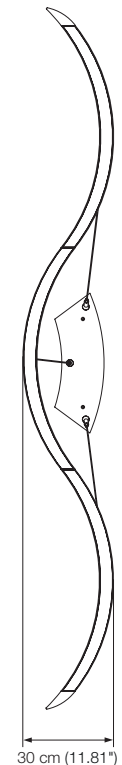

SERPENTI

Pendant lamp

Designed by: Jens Schump

Height: adjustable 1,5 m – 2,0 m (5 – 6.5 ft)
Corpus: 200 cm long, 30 cm wide, 4 cm high
(78.74" x 11.81" x 1.6")
Canopy: 40 cm long, 22 cm wide, 4.2 cm high
(15.75" x 8.66" x 1.65")
Illuminant: LED (86.8 W) with glare protection,
approx. 12300 Lumen
Color temperature: warmwhite 2700 °K (standard)
Color rendering: > 90 Ra
Dimmer: Sweep Sensor at both ends
Base material: brass

SERPENTI – Ms polished, lacquered
SERPENTI – Mt matt brushed, lacquered
SERPENTI – Ni nickel-plated
SERPENTI – Nm nickel-plated, matt brushed
SERPENTI – Cr chrome-plated
SERPENTI – Cu copper-plated, lacquered
SERPENTI – Cm copper-plated, matt brushed, lacquered
SERPENTI – Br bronzed, lacquered
SERPENTI – Bd dark-bronzed, lacquered
SERPENTI – RAL individual painting according to RAL card