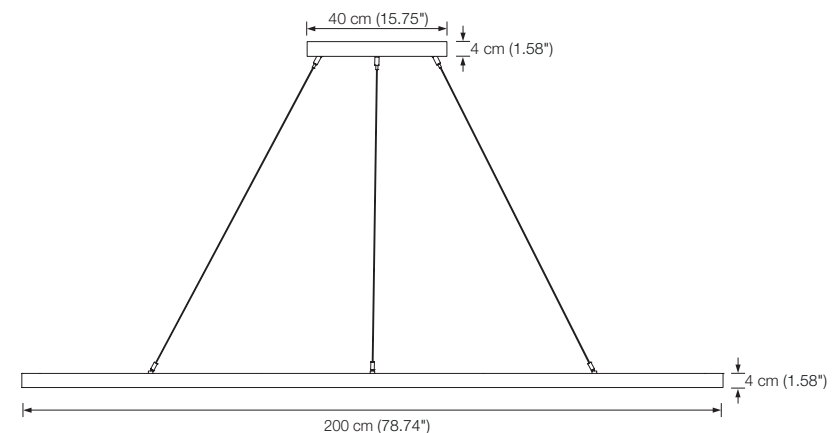

SERPENTI

Pendant lamp

Designed by: Jens Schump

Height: adjustable 1,5 m – 2,0 m (5 – 6.5 ft)
Corpus: 200 cm long, 30 cm wide, 4 cm high
(78.74" x 11.81" x 1.6")
Canopy: 40 cm long, 22 cm wide, 4.2 cm high
(15.75" x 8.66" x 1.65")
Illuminant: LED (86.8 W) with glare protection,
approx. 12300 Lumen
Color temperature: warmwhite 2700 °K (standard)
Color rendering: > 90 Ra
Dimmer: Sweep Sensor at both ends
Base material: brass

SERPENTI – Ms polished, lacquered
SERPENTI – Mt matt brushed, lacquered
SERPENTI – Ni nickel-plated
SERPENTI – Nm nickel-plated, matt brushed
SERPENTI – Cr chrome-plated
SERPENTI – Cu copper-plated, lacquered
SERPENTI – Cm copper-plated, matt brushed, lacquered
SERPENTI – Br bronzed, lacquered
SERPENTI – Bd dark-bronzed, lacquered
SERPENTI – RAL individual painting according to RAL card