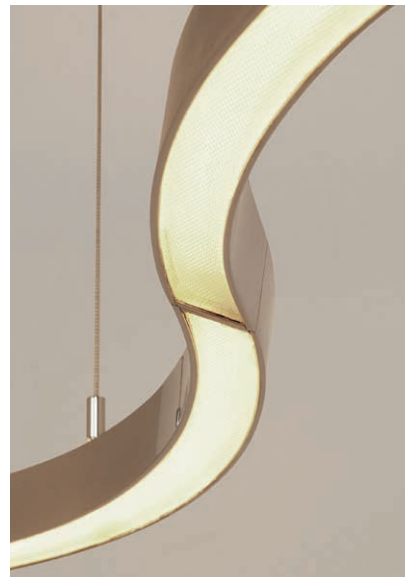

SERPENTI
pendant lamp