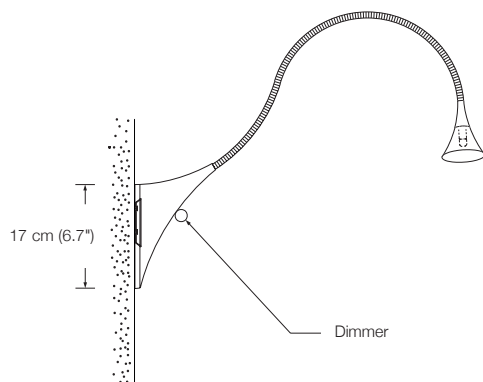

VAO

Wall lamp,
flexible and specially reinforced metal arm

Designed by: Florian Schulz

Height: approx. 44 cm (17.3")
Shade: TEFLON white, Ø 7 cm (2.8")
Lampholder: GY6.35, max. 20 W / 12 V
Bulb: 1 x G6 incl., 35 W $\hat{=}$ 50 W, dimmable
Dimmer: built in

VAO – Ms	Solid brass polished, lacquered
VAO – Mt	Solid brass matt brushed, lacquered
VAO – Ni	Solid brass, nickel-plated
VAO – Nm	Solid brass nickel-plated, matt brushed
VAO – Cr	Solid brass, chrome-plated
VAO – Cu	Solid brass copper-plated, lacquered
VAO – Cm	Solid brass copper-plated, matt brushed, lacquered
VAO – Br	Solid brass bronzed, lacquered
VAO – Bd	Solid brass dark-bronzed, lacquered