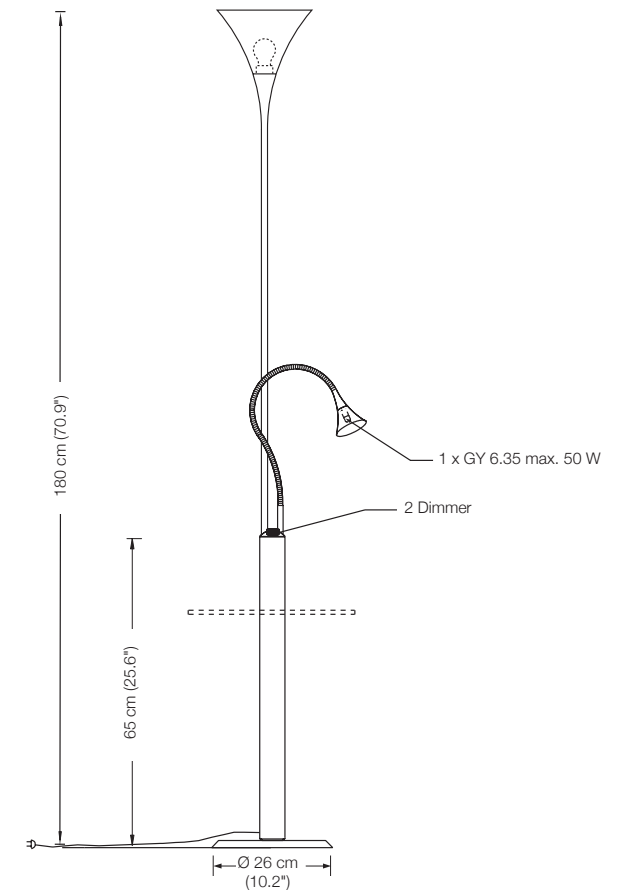

VAYO

Floor lamp / Reading lamp

Designed by:	Florian Schulz
Height:	180 cm (70.9")
Width reading lamp:	approx. 50 cm (19.7")
Shade floor lamp:	glass white-opal, Ø 23 cm (9.1")
Shade reading lamp:	TEFLON white Ø 7 cm (2.8")
Lampholder floor lamp:	E27, max. 150 W / 230 V
Bulb floor lamp:	1 x OS E27 Parathom incl., 2452 Lumen, 21 W $\triangleq$ 150 W, 2700° K, dimmable
Lampholder reading lamp:	GY6.35, max. 50 W / 12 V
Bulb reading lamp:	1 x G6 incl., dimmable
Electric wire:	4 m (13.1 ft)
Dimmer:	2 x built in

- VAYO – Ms Solid brass polished, lacquered
- VAYO – Mt Solid brass matt brushed, lacquered
- VAYO – Ni Solid brass, nickel-plated
- VAYO – Nm Solid brass nickel-plated, matt brushed
- VAYO – Cr Solid brass, chrome-plated
- VAYO – Cu Solid brass copper-plated, lacquered
- VAYO – Cm Solid brass copper-plated, matt brushed, lacquered
- VAYO – Br Solid brass bronzed, lacquered
- VAYO – Bd Solid brass dark-bronzed, lacquered
- Optional: Glass tabletop
  Ø 36 cm (14.2"), height 50 cm (19.7"), clear glass 10 mm (0.4")