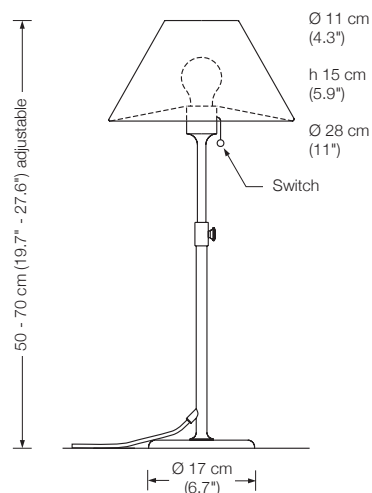

ELAS

Table lamp

Designed by: Florian Schulz

Height: 50 - 70 cm (19.7" - 27.6") adjustable
Shade: metal Ø 28 cm (11")
Lampholder: E27, max. 100 W
Bulb: 1 x E27 LED á 1055 Lumen, 10,5 W incl.
2700° K, 11 W $\triangleq$ 75 W, dimmable
Electric wire: 2,5 m (8.2 ft)
Dimmer: on cord

ELAS – Ms Solid brass polished, lacquered
ELAS – Mt Solid brass matt brushed, lacquered
ELAS – Ni Solid brass, nickel-plated
ELAS – Nm Solid brass nickel-plated, matt brushed
ELAS – Cr Solid brass, chrome-plated
ELAS – Cu Solid brass copper-plated, lacquered
ELAS – Cm Solid brass copper-plated, matt brushed, lacquered
ELAS – Br Solid brass bronzed, lacquered
ELAS – Bd Solid brass dark-bronzed, lacquered

ELAS S

Table lamp

Designed by: Florian Schulz

Height: 50 - 70 cm (19.7" - 27.6") adjustable
Shade: silk* Ø 28 cm (11")
Lampholder: E27, max. 100 W
Bulb: 1 x E27 LED á 1055 Lumen, 10,5 W incl.
2700° K, 11 W $\triangleq$ 75 W, dimmable
Electric wire: 2,5 m (8.2 ft)
Dimmer: on cord

ELAS S – Ms Solid brass polished, lacquered
ELAS S – Mt Solid brass matt brushed, lacquered
ELAS S – Ni Solid brass, nickel-plated
ELAS S – Nm Solid brass nickel-plated, matt brushed
ELAS S – Cr Solid brass, chrome-plated
ELAS S – Cu Solid brass copper-plated, lacquered
ELAS S – Cm Solid brass copper-plated, matt brushed, lacquered
ELAS S – Br Solid brass bronzed, lacquered
ELAS S – Bd Solid brass dark-bronzed, lacquered

* Fabric required: 50 x 80 cm (19.7" x 31.5")