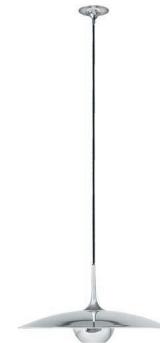

ONOS 55 P – Pendant

Pendant lamp

Canopy: Ø 12 cm (4.7")
Shade: metal Ø 55 cm (21.7"), metal light diffuser
Lampholder: E27, max. 100 W

ONOS 55 P – Ms Solid brass polished, lacquered
ONOS 55 P – Mt Solid brass matt brushed, lacquered
ONOS 55 P – Ni Solid brass, nickel-plated
ONOS 55 P – Nm Solid brass nickel-plated, matt brushed
ONOS 55 P – Cr Solid brass, chrome-plated
ONOS 55 P – Cu Solid brass copper-plated, lacquered
ONOS 55 P – Cm Solid brass copper-plated, matt brushed, lacquered
ONOS 55 P – Br Solid brass bronzed, lacquered
ONOS 55 P – Bd Solid brass dark-bronzed, lacquered