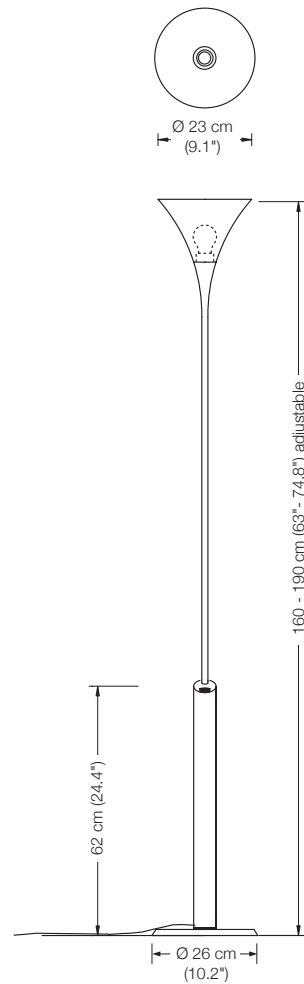

LONEA SD

Floor lamp

Designed by: Florian Schulz

Height: 160 - 190 cm (63" - 74.8") adjustable

Shade: glass white-opal, Ø 23 cm (9.1")

Lampholder: E27, max. 250 W

Bulb: 1 x OS E27 Parathom incl., 2452 Lumen,
21 W $\triangle$ 150 W, 2700° K, dimmable

Electric wire: 3 m (9.8 ft)

Dimmer: built in

LONEA SD – Ms	Solid brass polished, lacquered
LONEA SD – Mt	Solid brass matt brushed, lacquered
LONEA SD – Ni	Solid brass, nickel-plated
LONEA SD – Nm	Solid brass nickel-plated, matt brushed
LONEA SD – Cr	Solid brass, chrome-plated
LONEA SD – Cu	Solid brass copper-plated, lacquered
LONEA SD – Cm	Solid brass copper-plated, matt brushed, lacquered
LONEA SD – Br	Solid brass bronzed, lacquered
LONEA SD – Bd	Solid brass dark-bronzed, lacquered