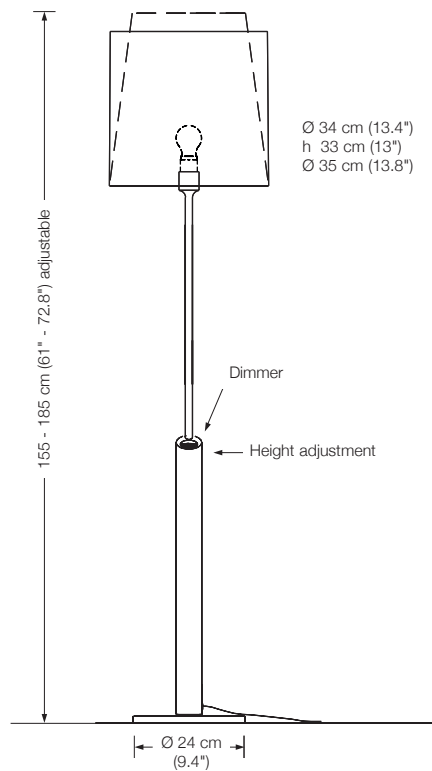

* Please indicate with order.

Fabric required: 120 x 60 cm (47.3" x 23.6")

INAS SD

Floor reading lamp

Designed by: Florian Schulz

Height: 155 - 185 cm (61" - 72.8") adjustable

Shade: silk, conical or straight*

Lampholder: E27, max. 150 W

Bulb: 1 x E27 LED á 1055 Lumen, 10,5 W incl.
2700° K, 10,5 W $\hat{=}$ 75 W, dimmable

Electric wire: 4 m (13.1 ft)

Dimmer: built in

INAS SD – Ms	Solid brass polished, lacquered
INAS SD – Mt	Solid brass matt brushed, lacquered
INAS SD – Ni	Solid brass, nickel-plated
INAS SD – Nm	Solid brass nickel-plated, matt brushed
INAS SD – Cr	Solid brass, chrome-plated
INAS SD – Cu	Solid brass copper-plated, lacquered
INAS SD – Cm	Solid brass copper-plated, matt brushed, lacquered
INAS SD – Br	Solid brass bronzed, lacquered
INAS SD – Bd	Solid brass dark-bronzed, lacquered

* Please indicate with order.

Fabric required: 120 x 60 cm (47.3" x 23.6")

YON

Floor reading lamp

Designed by: Florian Schulz

Height: adjustable
Shade: metal Ø 12 cm (4.7"), rotatable
Lampholder: GY6.35, max. 50 W / 12 V
Bulb: 1 x G6 incl., 35 W $\hat{=}$ 50 W, dimmable
Electric wire: 4 m (13.1 ft)
Dimmer: built in