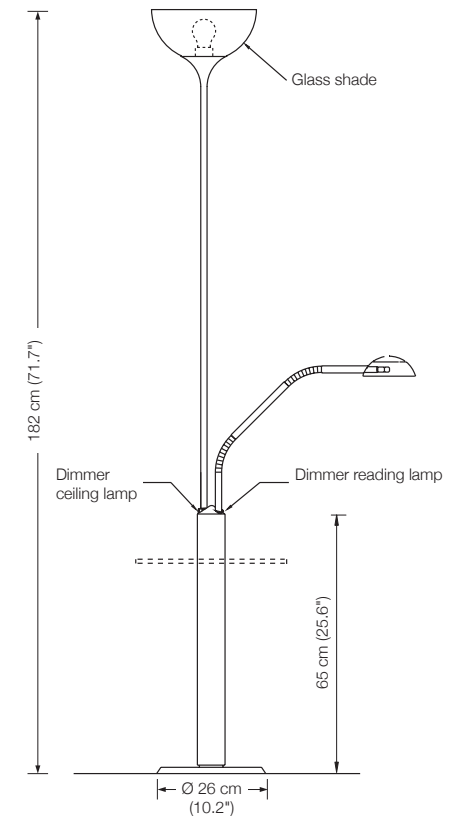

MYOS

Floor lamp / Floor reading lamp

Designed by:	Florian Schulz
Height:	182 cm (71.7")
Width reading lamp:	approx. 50 cm (19.7")
Shade floor lamp:	glass white-opal, Ø 26 cm (10.2")
Shade reading lamp:	metal Ø 12 cm (4.7"), adjustable
Lampholder floor lamp:	E27, max. 250 W / 230 V
Bulb floor lamp:	1 x E27 LED á 1521 Lumen, 14,5 W incl. 2700° K, dimmable
Lampholder reading lamp:	GY6.35, max. 50 W / 12 V
Bulb reading lamp:	1 x G6 incl., 35 W $\hat{=}$ 50 W, dimmable
Electric wire:	4 m (13.1 ft)
Dimmer:	2 x built in

MYOS – Ms	Solid brass polished, lacquered
MYOS – Mt	Solid brass matt brushed, lacquered
MYOS – Ni	Solid brass, nickel-plated
MYOS – Nm	Solid brass nickel-plated, matt brushed
MYOS – Cr	Solid brass, chrome-plated
MYOS – Cu	Solid brass copper-plated, lacquered
MYOS – Cm	Solid brass copper-plated, matt brushed, lacquered
MYOS – Br	Solid brass bronzed, lacquered
MYOS – Bd	Solid brass dark-bronzed, lacquered
Optional: Glass tabletop	Ø 36 cm (14.2"), height 50 cm (19.7"), clear glass 10 mm (0.4")