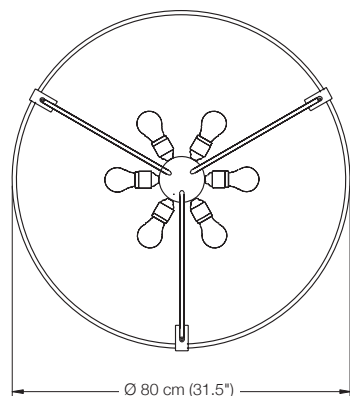

EREA 80

Ceiling lamp

Designed by: Florian Schulz

Height: standard 100 cm (39.4")
or on request
(min. 60 cm (23.6") to max. 200 cm (78.7"))

Shade: glass white-opal Ø 80 cm (31.5")

Lampholder: 6 x E27, max. 6 x 205 W

Dimmer: possible via house installation (standard)*

EREA 80 – Ms	Solid brass polished, lacquered
EREA 80 – Mt	Solid brass matt brushed, lacquered
EREA 80 – Ni	Solid brass, nickel-plated
EREA 80 – Nm	Solid brass nickel-plated, matt brushed
EREA 80 – Cr	Solid brass, chrome-plated
EREA 80 – Cu	Solid brass copper-plated, lacquered
EREA 80 – Cm	Solid brass copper-plated, matt brushed, lacquered
EREA 80 – Br	Solid brass bronzed, lacquered
EREA 80 – Bd	Solid brass dark-bronzed, lacquered

* DALI-Modul with Casambi Dimmer

Alternatively, we recommend (*non-binding*)

the following dimmer brands:

- Jung 1731DD
- Feller 40300.RC
- Arditi 027505
- Kopp 8033