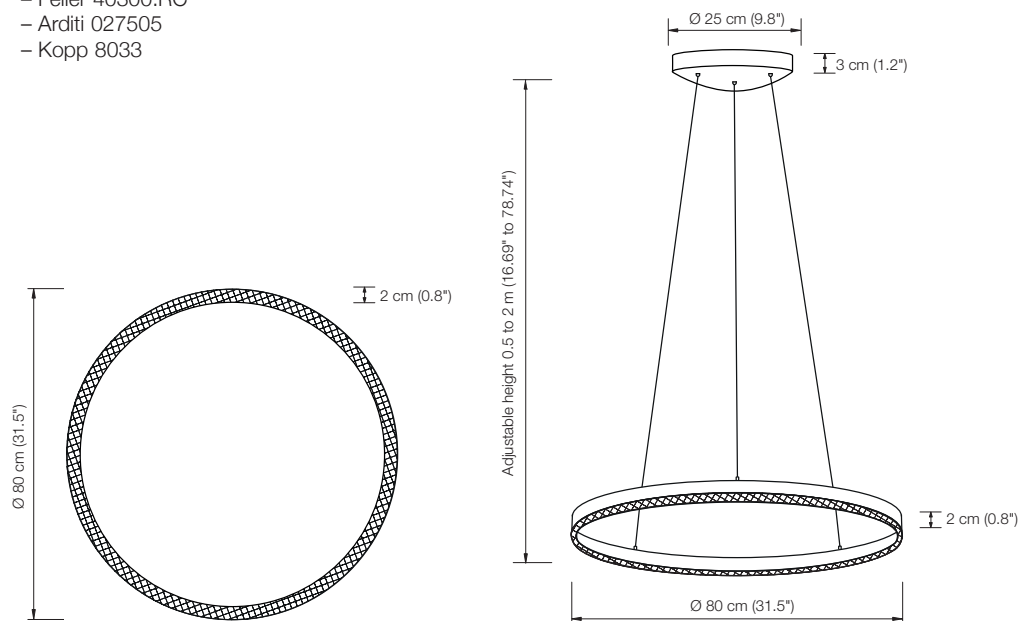

ONE 80

LED chandelier

Designed by: Florian Schulz + Jens Schump

Height: adjustable 0.5 to 2 m (16.69" to 78.74") (standard)*

Ø Ring: 80 cm (31.5")

Ø Canopy: 25 cm (9.8")

Bulb: LED (43 Watt) with glare protection incl. light upwards and downwards approx. 4.200 Lumen

Color temperature: warmwhite 2700 K

Color rendering: > 95 Ra

Dimmer: possible via house installation (standard)**

- ONE 80 – Ms Solid brass polished, lacquered
- ONE 80 – Mt Solid brass matt brushed, lacquered
- ONE 80 – Ni Solid brass, nickel-plated
- ONE 80 – Nm Solid brass nickel-plated, matt brushed
- ONE 80 – Cr Solid brass, chrome-plated
- ONE 80 – Cu Solid brass copper-plated, lacquered
- ONE 80 – Cm Solid brass copper-plated, matt brushed, lacquered
- ONE 80 – Br Solid brass bronzed, lacquered
- ONE 80 – Bd Solid brass dark-bronzed, lacquered

* Other heights: available on request.

** DALI-Modul with Casambi Dimmer
Alternatively, we recommend (*non-binding*)
the following dimmer brands:

- Jung 1731DD
- Feller 40300.RC
- Arditì 027505
- Kopp 8033