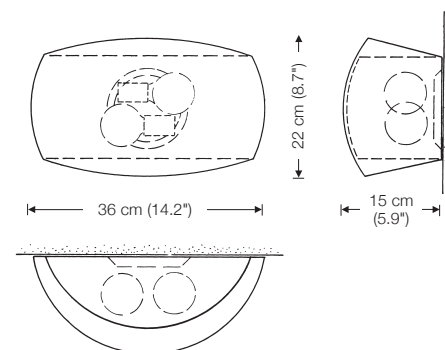

BEO

Wall and Stairway lamp
direct and indirect light
glass diffuser top and bottom

Designed by: Florian Schulz

Width: 36 cm (14.2")

Lampholder: 2 x E27, max. 2 x 100 W

Bulb: 2 x E27 LED á 1055 Lumen, 10,5 W incl., dimmable
2700° K, 11 W $\hat{=}$ 75 W

Dimmer: possible via house installation (standard)*

BEO – Ms	Solid brass polished, lacquered
BEO – Mt	Solid brass matt brushed, lacquered
BEO – Ni	Solid brass, nickel-plated
BEO – Nm	Solid brass nickel-plated, matt brushed
BEO – Cr	Solid brass, chrome-plated
BEO – Cu	Solid brass copper-plated, lacquered
BEO – Cm	Solid brass copper-plated, matt brushed, lacquered
BEO – Br	Solid brass bronzed, lacquered
BEO – Bd	Solid brass dark-bronzed, lacquered

* DALI-Modul with Casambi Dimmer

Alternatively, we recommend (*non-binding*)

the following dimmer brands:

- Jung 1731DD
- Feller 40300.RC
- Arditi 027505
- Kopp 8033