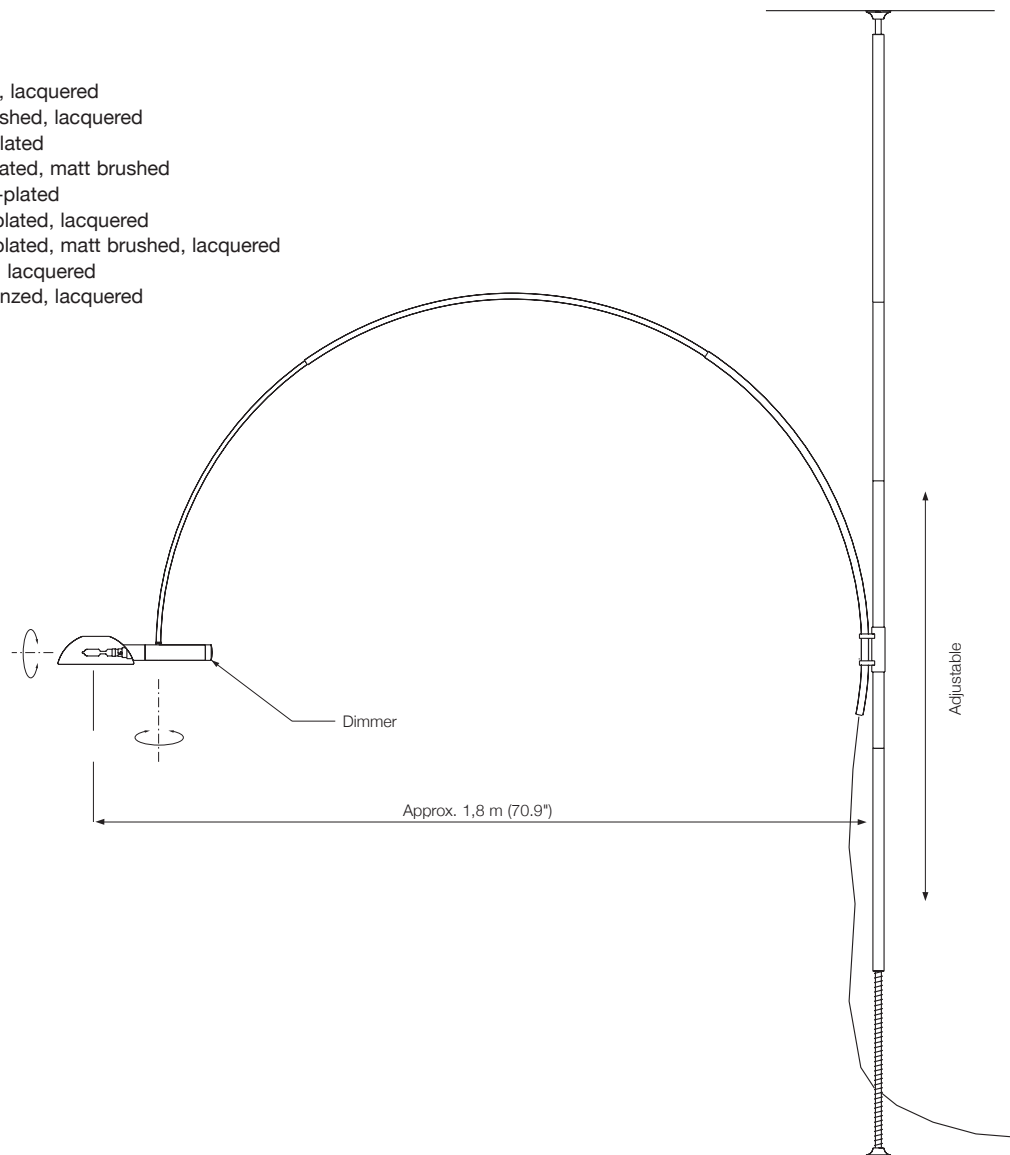

UNA Discontinued Model

Arc floor lamp
mounting between floor and ceiling
variable up to 3.20 m (10,5 ft) room height
arc height adjustable

Designed by: Florian Schulz

Shade: metal, Ø 17 cm (6.7"), rotatable
Lampholder: B15d, max. 250 W
Bulb: 1 x B15d incl., dimmable
Electric wire: 5 m (16.4 ft)
Dimmer: built in

UNA – Ms Solid brass polished, lacquered
UNA – Mt Solid brass matt brushed, lacquered
UNA – Ni Solid brass, nickel-plated
UNA – Nm Solid brass nickel-plated, matt brushed
UNA – Cr Solid brass, chrome-plated
UNA – Cu Solid brass copper-plated, lacquered
UNA – Cm Solid brass copper-plated, matt brushed, lacquered
UNA – Br Solid brass bronzed, lacquered
UNA – Bd Solid brass dark-bronzed, lacquered