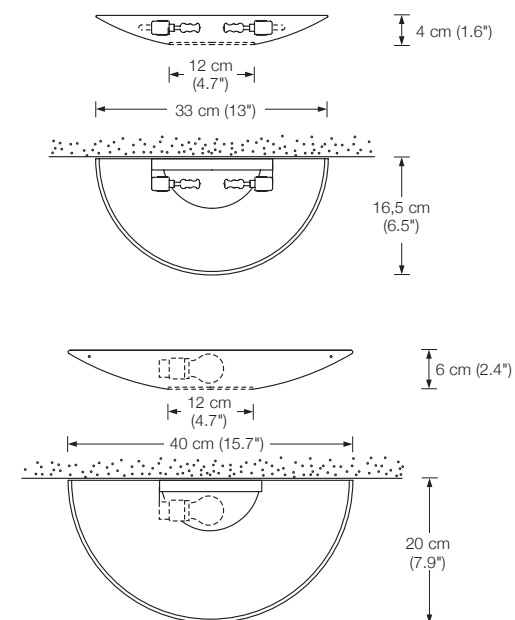

ERA 33

Wall lamp

Designed by: Florian Schulz

Width: 33 cm (13")
bottom glass diffuser

Lampholder: 2 x G9, max. 2 x 75 W / 230 V

Bulb: 2 x G9, 60 W incl.

- ERA 33 – Ms Solid brass polished, lacquered
- ERA 33 – Mt Solid brass matt brushed, lacquered
- ERA 33 – Ni Solid brass, nickel-plated
- ERA 33 – Nm Solid brass nickel-plated, matt brushed
- ERA 33 – Cr Solid brass, chrome-plated
- ERA 33 – Cu Solid brass copper-plated, lacquered
- ERA 33 – Cm Solid brass copper-plated, matt brushed, lacquered
- ERA 33 – Br Solid brass bronzed, lacquered
- ERA 33 – Bd Solid brass dark-bronzed, lacquered

Optional: Additional top glass diffuser

Please indicate with order.

ERA 40

Wall lamp

Designed by: Florian Schulz

Width: 40 cm (15.7")
bottom glass diffuser

Lampholder: E27, max. 100 W

Bulb: 1 x E27, 14,5 W incl.

- ERA 40 – Ms Solid brass polished, lacquered
- ERA 40 – Mt Solid brass matt brushed, lacquered
- ERA 40 – Ni Solid brass, nickel-plated
- ERA 40 – Nm Solid brass nickel-plated, matt brushed
- ERA 40 – Cr Solid brass, chrome-plated
- ERA 40 – Cu Solid brass copper-plated, lacquered
- ERA 40 – Cm Solid brass copper-plated, matt brushed, lacquered
- ERA 40 – Br Solid brass bronzed, lacquered
- ERA 40 – Bd Solid brass dark-bronzed, lacquered

Optional: Additional top glass diffuser

Please indicate with order.