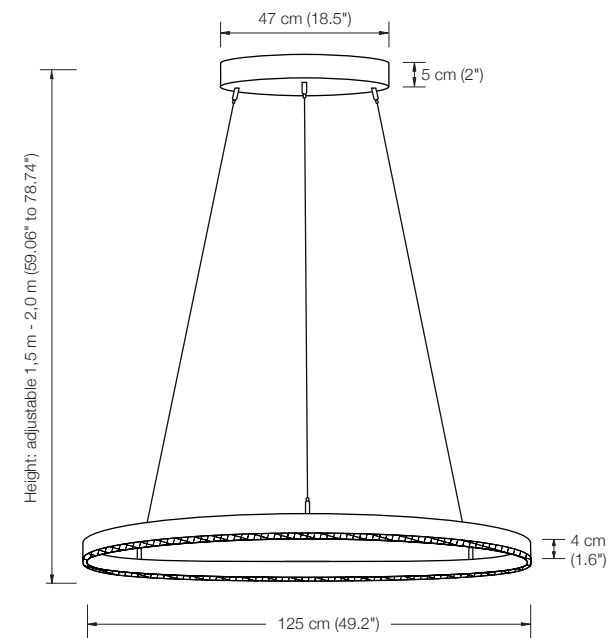

OVA LED chandelier

Designed by: Florian Schulz + Jens Schump

Height: adjustable 1.5 to 2 m (59.06" to 78.74") (standard)*

Oval shade: 125 cm long, 47 wide, 4 cm high
(49.2" long, 18.5" wide, 1.6" high)

Canopy: 47 cm long, 14 cm wide, 5 cm high
(18.5" long, 5.5" wide, 2" high)

Illuminant: LED with glare protection incl.
light upwards and downwards
approx. 4800 Lumen**

Color temperature: warmwhite 2700 K***

Color rendering: > 95 Ra

Dimmer: possible via house installation (standard)****

OVA – Ms Solid brass polished, lacquered
OVA – Mt Solid brass matt brushed, lacquered
OVA – Ni Solid brass, nickel-plated
OVA – Nm Solid brass nickel-plated, matt brushed
OVA – Cr Solid brass, chrome-plated
OVA – Cu Solid brass copper-plated, lacquered
OVA – Cm Solid brass copper-plated, matt brushed, lacquered
OVA – Br Solid brass bronzed, lacquered
OVA – Bd Solid brass dark-bronzed, lacquered

* Other heights possible, each with a range of 50 cm (19.7").

** Higher lumens on request.

*** 3000K + 4000K on request.

**** DALI-Modul with Casambi Dimmer

Alternatively, we recommend (*non-binding*)

the following dimmer brands:

- Jung 1731DD
- Feller 40300.RC
- Arditi 027505
- Kopp 8033