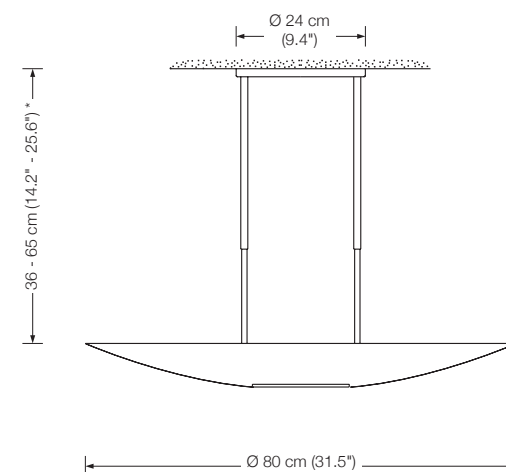

SOLA 80

Ceiling lamp
direct and indirect light
bottom glass diffuser

Designed by: Florian Schulz

Height: 36 - 65 cm (14.2" - 25.6") adjustable

special length on request

Shade: metal Ø 80 cm (31.5")

Lampholder: R7s, max. 500 W

Bulb: 1 x R7s incl.

Dimmer: possible via house installation (standard)*

SOLA 80 – Ms Solid brass polished, lacquered

SOLA 80 – Mt Solid brass matt brushed, lacquered

SOLA 80 – Ni Solid brass, nickel-plated

SOLA 80 – Nm Solid brass nickel-plated, matt brushed

SOLA 80 – Cr Solid brass, chrome-plated

SOLA 80 – Cu Solid brass copper-plated, lacquered

SOLA 80 – Cm Solid brass copper-plated, matt brushed, lacquered

SOLA 80 – Br Solid brass bronzed, lacquered

SOLA 80 – Bd Solid brass dark-bronzed, lacquered

* DALI-Modul with Casambi Dimmer

Alternatively, we recommend (*non-binding*)

the following dimmer brands:

– Jung 1731DD

– Feller 40300.FC

– Arditi 027505

– Kopp 8033