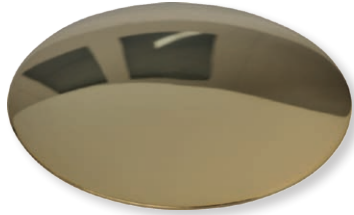

Finishes

Ms
Solid brass polished, lacquered