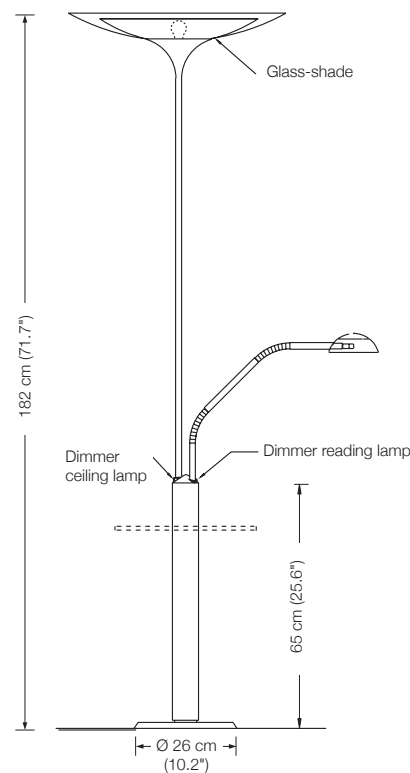

Ø 23 cm
(9.1")

LONEA SD

Floor lamp

Designed by: Florian Schulz

Height: 160 - 190 cm (63" - 74.8") adjustable

Shade: glass white-opal, Ø 23 cm (9.1")

Lampholder: E27, max. 250 W

Bulb: 1 x OS E27 Parathom incl., 2452 Lumen,
21 W \triangle 150 W, 2700° K, dimmable

MYOS T

Floor lamp / Floor reading lamp

Designed by:	Florian Schulz
Height:	182 cm (71.7")
Width reading lamp:	approx. 50 cm (19.7")
Shade reading lamp:	metal Ø 12 cm (4.7"), adjustable
Lampholder floor lamp:	E27, max. 250 W / 230 V
Bulb floor lamp:	1 x E27 LED á 1521 Lumen, 14,5 W incl. 2700° K, dimmable
Lampholder reading lamp:	GY6.35, max. 50 W / 12 V
Bulb reading lamp:	1 x G6 incl., 35 W $\hat{=}$ 50 W, dimmable
Electric wire:	4 m (13.1 ft)
Dimmer:	2 x built in

Optional: Glass tabletop
Ø 36 cm (14.2"), height 50 cm (19.7"), clear glass 10 mm (0.4")

MYOS T 55

Shade floor lamp: glass white-opal, Ø 55 cm (21.7")

MYOS T 55 – Ms	Solid brass polished, lacquered
MYOS T 55 – Mt	Solid brass matt brushed, lacquered
MYOS T 55 – Ni	Solid brass, nickel-plated
MYOS T 55 – Nm	Solid brass nickel-plated, matt brushed
MYOS T 55 – Cr	Solid brass, chrome-plated
MYOS T 55 – Cu	Solid brass copper-plated, lacquered
MYOS T 55 – Cm	Solid brass copper-plated, matt brushed, lacquered
MYOS T 55 – Br	Solid brass bronzed, lacquered
MYOS T 55 – Bd	Solid brass dark-bronzed, lacquered

Optional: Glass tabletop
Ø 36 cm (14.2"), height 50 cm (19.7"), clear glass 10 mm (0.4")

TAOS

Floor lamp

Designed by: Florian Schulz
 Height: 160 - 210 cm (63" - 82.7") adjustable
 Lampholder: E27, max. 150 W
 Bulb: 1 x E27 LED á 1521 Lumen, 14,5 W incl.
 2700° K, dimmable
 Electric wire: 3 m (9.8 ft)
 Dimmer: on cord