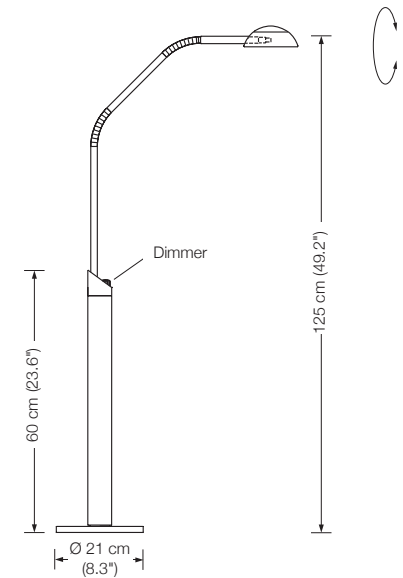

YON

Floor reading lamp

Designed by: Florian Schulz

Height: adjustable
Shade: metal Ø 12 cm (4.7"), rotatable
Lampholder: GY6.35, max. 50 W / 12 V
Bulb: 1 x G6 incl., 35 W $\hat{=}$ 50 W, dimmable
Electric wire: 4 m (13.1 ft)
Dimmer: built in

YON – Ms	Solid brass polished, lacquered
YON – Mt	Solid brass matt brushed, lacquered
YON – Ni	Solid brass, nickel-plated
YON – Nm	Solid brass nickel-plated, matt brushed
YON – Cr	Solid brass, chrome-plated
YON – Cu	Solid brass copper-plated, lacquered
YON – Cm	Solid brass copper-plated, matt brushed, lacquered
YON – Br	Solid brass bronzed, lacquered
YON – Bd	Solid brass dark-bronzed, lacquered