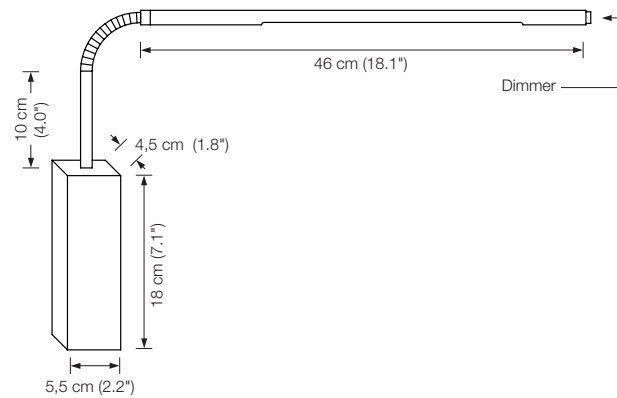

PIN W dim

Wall lamp

Designed by: Jens Schump

Height: 35 cm (13.8")

Width: 60 cm (23.6")

Bulb: 1 x LED-Line 150 (approx. 8,4 Watt) incl.
exchangeable
approx. 840 Lumen

Color temperature: warmwhite 2700 K

Color rendering: > 90 Ra

Dimmer: built in

- PIN W dim – Ms Solid brass polished, lacquered
- PIN W dim – Mt Solid brass matt brushed, lacquered
- PIN W dim – Ni Solid brass, nickel-plated
- PIN W dim – Nm Solid brass nickel-plated, matt brushed
- PIN W dim – Cr Solid brass, chrome-plated
- PIN W dim – Cu Solid brass copper-plated, lacquered
- PIN W dim – Cm Solid brass copper-plated, matt brushed, lacquered
- PIN W dim – Br Solid brass bronzed, lacquered
- PIN W dim – Bd Solid brass dark-bronzed, lacquered