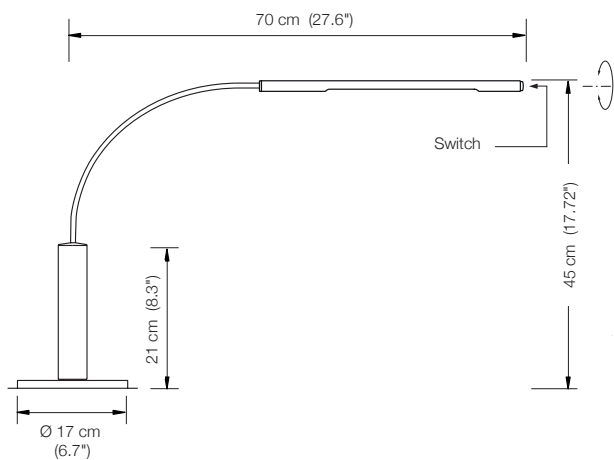

PIN T

Desk lamp

Discontinued Model

Designed by: Florian Schulz

Height: 45 cm (17.7")
Width: 70 cm (27.6")
Shade: rotatable
Bulb: 1 x LED 150 (approx. 6 Watt) incl.
exchangeable
approx. 600 Lumen

Color temperature: warmwhite 2700 K
Color rendering: > 90 Ra
Electric wire: 3 m (9.8 ft)

PIN T – Ms Solid brass polished, lacquered
PIN T – Mt Solid brass matt brushed, lacquered
PIN T – Ni Solid brass, nickel-plated
PIN T – Nm Solid brass nickel-plated, matt brushed
PIN T – Cr Solid brass, chrome-plated
PIN T – Cu Solid brass copper-plated, lacquered
PIN T – Cm Solid brass copper-plated, matt brushed, lacquered
PIN T – Br Solid brass bronzed, lacquered
PIN T – Bd Solid brass dark-bronzed, lacquered