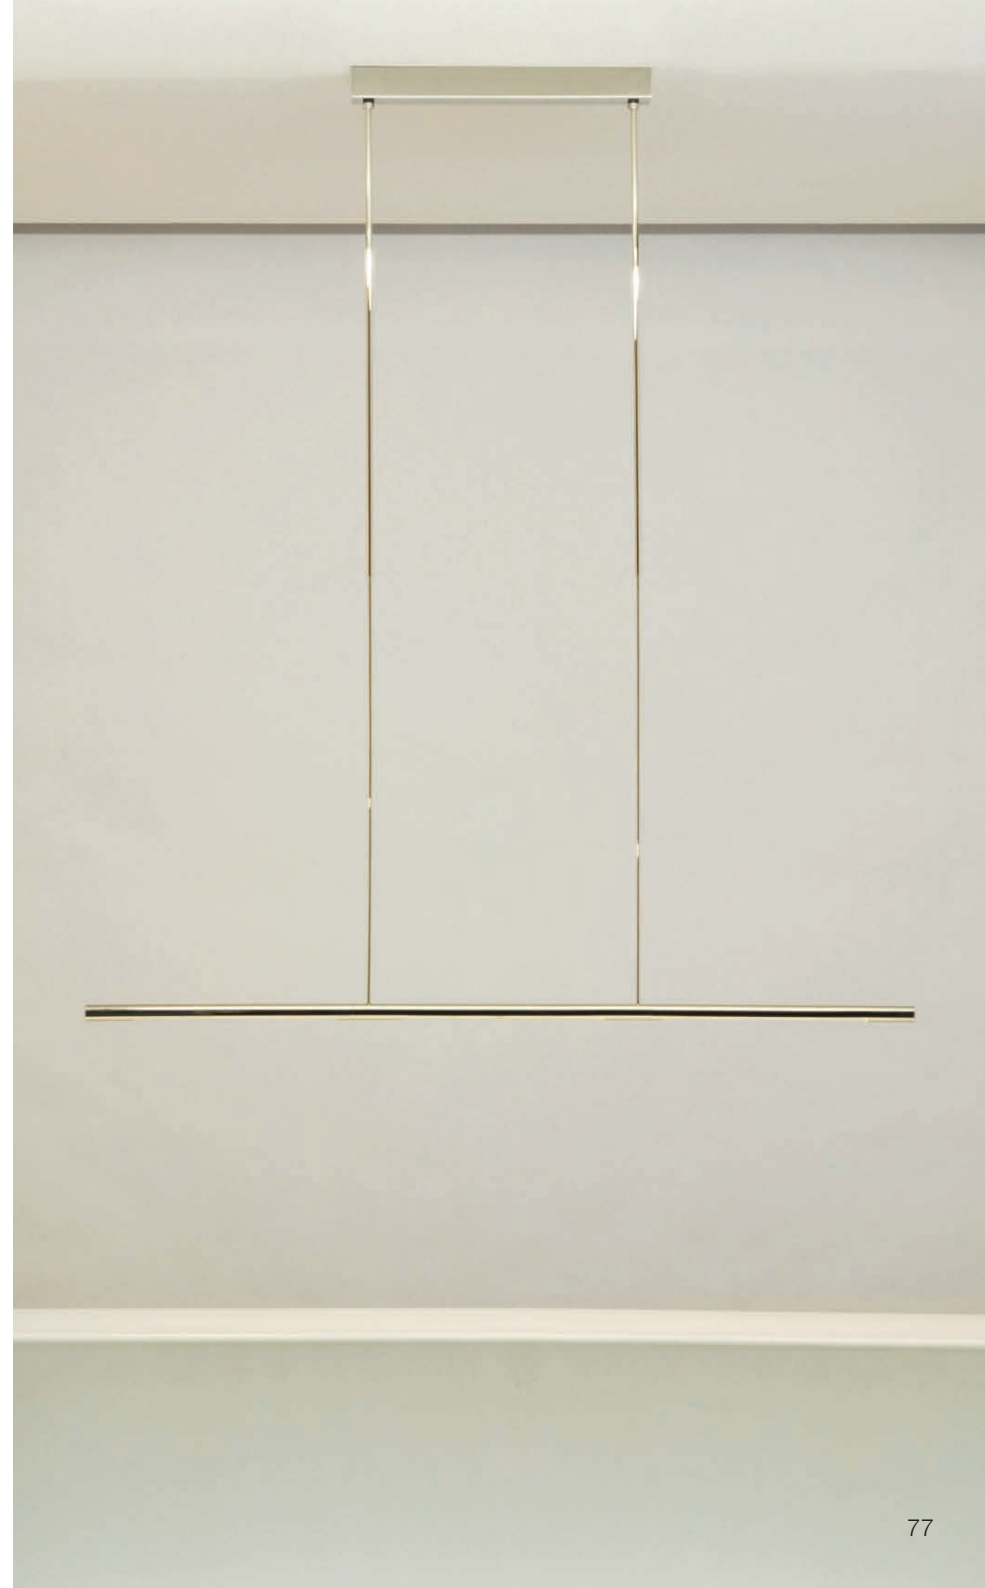

PEN 121

Pendant lamp, adjustable height
outer light elements can be rotated (360°)

Designed by: Florian Schulz

Length: 121 cm (47.6")
Canopy: 46,5 x 5 x 5 cm (18.3" x 2.0" x 2.0")
Height: 80 to 140 cm (31.5" to 55.1") adjustable (standard)*
Bulb: 3 x LED 150 (approx. 24 watts in total) incl.
exchangeable
approx. 2200 Lumen

Color temperature: warmwhite 2700 K
Color rendering: > 90 Ra
Dimmer: possible via house installation (standard)**

PEN 121 – Ms Solid brass polished, lacquered
PEN 121 – Mt Solid brass matt brushed, lacquered
PEN 121 – Ni Solid brass, nickel-plated
PEN 121 – Nm Solid brass nickel-plated, matt brushed
PEN 121 – Cr Solid brass, chrome-plated
PEN 121 – Cu Solid brass copper-plated, lacquered
PEN 121 – Cm Solid brass copper-plated, matt brushed, lacquered
PEN 121 – Br Solid brass bronzed, lacquered
PEN 121 – Bd Solid brass dark-bronzed, lacquered

* The following suspensions on request (without surcharge):

Overall height 105 – 200 cm (41.3" – 78.7")

Overall height 130 – 250 cm (51.2" – 98.4")

Other pendulum lengths possible on request (with additional charge)

** DALI-Modul with Casambi Dimmer

Alternatively, we recommend (*non-binding*)

the following dimmer brands:

- Jung 1731DD
- Feller 40300.RC
- Arditì 027505
- Kopp 8033