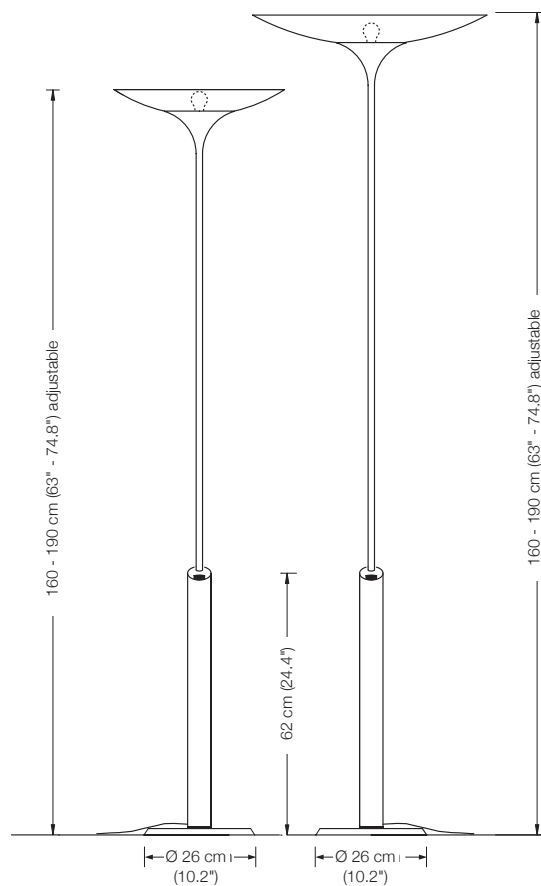

Ø 23 cm
(9.1")

LONEA SD

Floor lamp

Designed by: Florian Schulz

Height: 160 - 190 cm (63" - 74.8") adjustable

Shade: glass white-opal, Ø 23 cm (9.1")

Lampholder: E27, max. 250 W

Bulb: 1 x OS E27 Parathom incl., 2452 Lumen,
21 W \triangle 150 W, 2700° K, dimmable

TAOS SD

Floor lamp

Designed by: Florian Schulz

Height: 160 - 190 cm (63" - 74.8") adjustable
Lampholder: E27 max. 150 W
Bulb: 1 x E27 LED á 1521 Lumen, 14,5 W incl.
2700° K, dimmable
Electric wire: 3 m (9.8 ft)
Dimmer: built in

TAOS 55 SD

Shade: glass white-opal Ø 55 cm (21.7")

TAOS 55 SD – Ms Solid brass polished, lacquered
TAOS 55 SD – Mt Solid brass matt brushed, lacquered
TAOS 55 SD – Ni Solid brass, nickel-plated
TAOS 55 SD – Nm Solid brass nickel-plated, matt brushed
TAOS 55 SD – Cr Solid brass, chrome-plated
TAOS 55 SD – Cu Solid brass copper-plated, lacquered
TAOS 55 SD – Cm Solid brass copper-plated, matt brushed, lacquered
TAOS 55 SD – Br Solid brass bronzed, lacquered
TAOS 55 SD – Bd Solid brass dark-bronzed, lacquered

VAYO

Floor lamp / Reading lamp

Designed by:	Florian Schulz
Height:	180 cm (70.9")
Width reading lamp:	approx. 50 cm (19.7")
Shade floor lamp:	glass white-opal, Ø 23 cm (9.1")
Shade reading lamp:	TEFLON white Ø 7 cm (2.8")
Lampholder floor lamp:	E27, max. 150 W / 230 V
Bulb floor lamp:	1 x OS E27 Parathom incl., 2452 Lumen, 21 W \triangleq 150 W, 2700° K, dimmable
Lampholder reading lamp:	GY6.35, max. 50 W / 12 V
Bulb reading lamp:	1 x G6 incl., dimmable
Electric wire:	4 m (13.1 ft)
Dimmer:	2 x built in