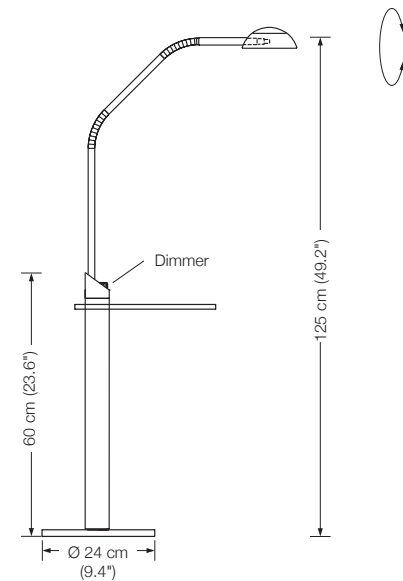

YON G

Floor reading lamp

with glass tabletop Ø 30 cm (11.8"), clear glass

Designed by: Florian Schulz

Height: adjustable
Shade: metal Ø 12 cm (4.7"), rotatable
Lampholder: GY6.35, max. 50 W / 12 V
Bulb: 1 x G6 incl., 35 W $\hat{=}$ 50 W, dimmable
Electric wire: 4 m (13.1 ft)
Dimmer: built in

YON G – Ms	Solid brass polished, lacquered
YON G – Mt	Solid brass matt brushed, lacquered
YON G – Ni	Solid brass, nickel-plated
YON G – Nm	Solid brass nickel-plated, matt brushed
YON G – Cr	Solid brass, chrome-plated
YON G – Cu	Solid brass copper-plated, lacquered
YON G – Cm	Solid brass copper-plated, matt brushed, lacquered
YON G – Br	Solid brass bronzed, lacquered
YON G – Bd	Solid brass dark-bronzed, lacquered