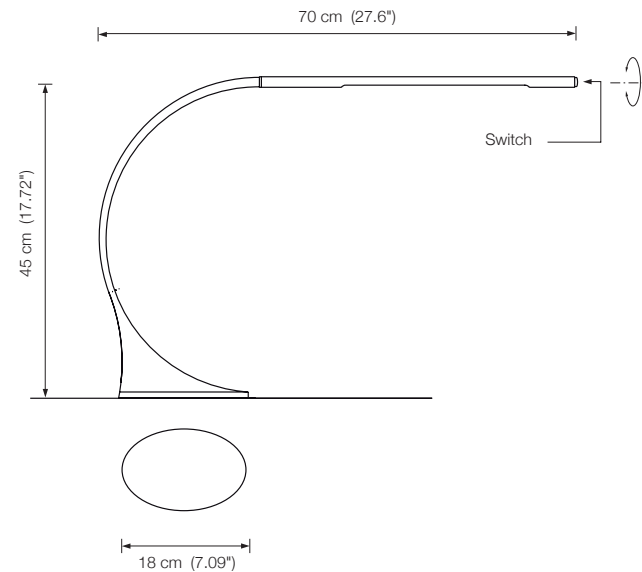

TOLED

Desk lamp

Designed by: Florian Schulz

Height: 45 cm (17.7")
Width: 70 cm (27.6")
Shade: rotatable
Bulb: 1 x LED 150 (approx. 6 Watt) incl.
exchangeable
approx. 600 Lumen

Color temperature: warmwhite 2700 K
Color rendering: > 90 Ra
Electric wire: 2,5 m (8.2 ft)

TOLED – Ms Solid brass polished, lacquered
TOLED – Mt Solid brass matt brushed, lacquered
TOLED – Ni Solid brass, nickel-plated
TOLED – Nm Solid brass nickel-plated, matt brushed
TOLED – Cr Solid brass, chrome-plated
TOLED – Cu Solid brass copper-plated, lacquered
TOLED – Cm Solid brass copper-plated, matt brushed, lacquered
TOLED – Br Solid brass bronzed, lacquered
TOLED – Bd Solid brass dark-bronzed, lacquered