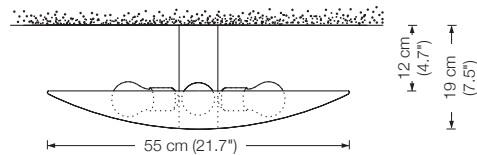

Ceiling lamp, indirect lighting

Designed by: Florian Schulz

Shade: metal Ø 55 cm (21.7")
Lampholder: 5 x E27, max. 5 x 100 W
Dimmer: possible via house installation (standard)*

SELA 55 – Ms Solid brass polished, lacquered
SELA 55 – Mt Solid brass matt brushed, lacquered
SELA 55 – Ni Solid brass, nickel-plated
SELA 55 – Nm Solid brass nickel-plated, matt brushed
SELA 55 – Cr Solid brass, chrome-plated
SELA 55 – Cu Solid brass copper-plated, lacquered
SELA 55 – Cm Solid brass copper-plated, matt brushed, lacquered
SELA 55 – Br Solid brass bronzed, lacquered
SELA 55 – Bd Solid brass dark-bronzed, lacquered
By request: 5 x E27 LED-bulb (75 W)
Please indicate with order.