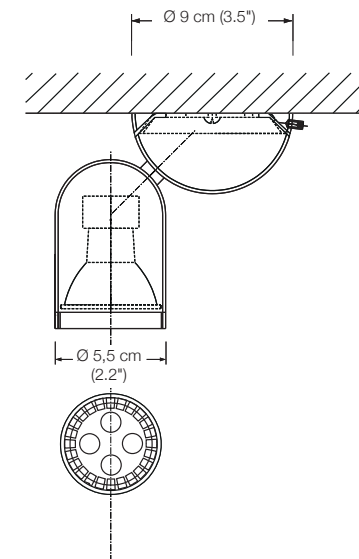

OY
Spot
rotatable 360°

Discontinued Model

Designed by: Florian Schulz

Height of Shade: 8,4 cm (3.3")

Ø Shade: 5,5 cm (2.2")

Ø Wall installation: 9 cm (3.5")

Lampholder: GU10 (high-voltage)

Bulb: 1 x GU10, 575 Lumen incl.
dimmable
exchangeable

Color temperature: warmwhite 2700 K

Color rendering: > 90 Ra

- OY – Ms Solid brass polished, lacquered
- OY – Mt Solid brass matt brushed, lacquered
- OY – Ni Solid brass, nickel-plated
- OY – Nm Solid brass nickel-plated, matt brushed
- OY – Cr Solid brass, chrome-plated
- OY – Cu Solid brass copper-plated, lacquered
- OY – Cm Solid brass copper-plated, matt brushed, lacquered
- OY – Br Solid brass bronzed, lacquered
- OY – Bd Solid brass dark-bronzed, lacquered