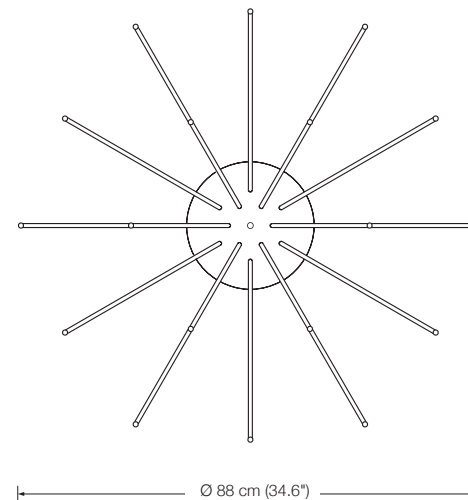

MESA 18

Chandelier

18 removable metal arms

Designed by: Florian Schulz

Total height: min. 85 cm (33.5") - max. 305 cm (120.1") *

Ø: 88 cm (34.6")

Lampholder: 18 x G4, max. 18 x 20 W / 12 V

Bulb: 18 x G4 incl., dimmable

Dimmer: brightness control is possible **

MESA 18 – Ms	Solid brass polished, lacquered
MESA 18 – Mt	Solid brass matt brushed, lacquered
MESA 18 – Ni	Solid brass, nickel-plated
MESA 18 – Nm	Solid brass nickel-plated, matt brushed
MESA 18 – Cr	Solid brass, chrome-plated
MESA 18 – Cu	Solid brass copper-plated, lacquered
MESA 18 – Cm	Solid brass copper-plated, matt brushed, lacquered
MESA 18 – Br	Solid brass bronzed, lacquered
MESA 18 – Bd	Solid brass dark-bronzed, lacquered

* telescopic adjustment:

Total height 85 – 125 cm (33.5" – 49.2") (standard)

Total height 115 – 185 cm (45.3" – 72.8")

Total height 175 – 305 cm (68.9" – 120.1")

Other options available on request.

Please indicate with order.

** These lamps are equipped with 2 electronic transformers of 210 VA capacity each.

LED version on request.