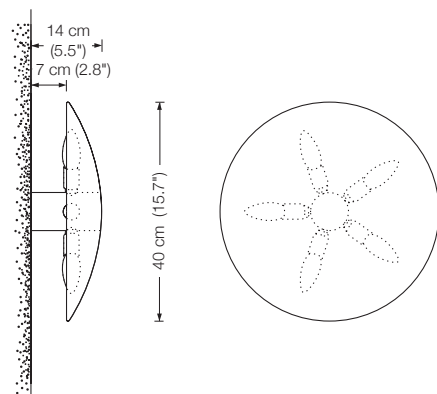

SELA 40

Ceiling lamp, indirect lighting

Designed by: Florian Schulz

Shade: metal Ø 40 cm (15.7")
Lampholder: 5 x E14, max. 5 x 60 W
Dimmer: possible via house installation (standard)*

SELA 40 – Ms Solid brass polished, lacquered
SELA 40 – Mt Solid brass matt brushed, lacquered
SELA 40 – Ni Solid brass, nickel-plated
SELA 40 – Nm Solid brass nickel-plated, matt brushed
SELA 40 – Cr Solid brass, chrome-plated
SELA 40 – Cu Solid brass copper-plated, lacquered
SELA 40 – Cm Solid brass copper-plated, matt brushed, lacquered
SELA 40 – Br Solid brass bronzed, lacquered
SELA 40 – Bd Solid brass dark-bronzed, lacquered
By request: 5 x E14 LED-bulb (60 W)
Please indicate with order.

Special length (distance to wall / ceiling) on request.

* DALI-Modul with Casambi Dimmer
Alternatively, we recommend (*non-binding*)

the following dimmer brands:

- Jung 1731DD
- Feller 40300.RC
- Arditi 027505
- Kopp 8033