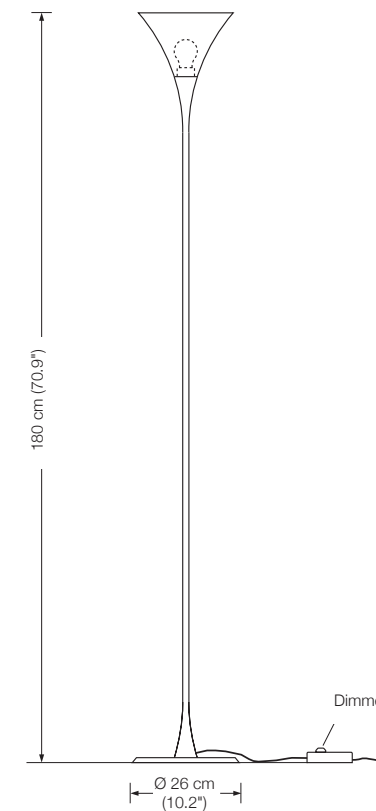

** These lamps are equipped with 3 electronic transformers of 210 VA capacity each.

LED version on request.

LOT

Floor lamp

Designed by: Florian Schulz

Height: 180 cm (70.9")
Shade: TEFLON white, Ø 7 cm (2.8")
Lampholder: GY6.35, max. 50 W / 12 V
Bulb: 1 x G6 incl., 50 W $\hat{=}$ 75 W, dimmable
Electric wire: 2,5 m (8.2 ft)
Dimmer: sensor (touch dimmer)*

LONEA

Floor lamp

Designed by: Florian Schulz

Height: 180 cm (70.9")

Shade: glass white-opal, Ø 23 cm (9.1")

Lampholder: E27, max. 250 W

Bulb: 1 x OS E27 Parathom incl., 2452 Lumen,
21 W $\hat{=}$ 150 W, 2700° K, dimmable

Electric wire: 3 m (9.8 ft)

Dimmer: on cord

LONEA – Ms	Solid brass polished, lacquered
LONEA – Mt	Solid brass matt brushed, lacquered
LONEA – Ni	Solid brass, nickel-plated
LONEA – Nm	Solid brass nickel-plated, matt brushed
LONEA – Cr	Solid brass, chrome-plated
LONEA – Cu	Solid brass copper-plated, lacquered
LONEA – Cm	Solid brass copper-plated, matt brushed, lacquered
LONEA – Br	Solid brass bronzed, lacquered
LONEA – Bd	Solid brass dark-bronzed, lacquered

Ø 23 cm
(9.1")

LONEA SD

Floor lamp

Designed by: Florian Schulz

Height: 160 - 190 cm (63" - 74.8") adjustable

Shade: glass white-opal, Ø 23 cm (9.1")

Lampholder: E27, max. 250 W

Bulb: 1 x OS E27 Parathom incl., 2452 Lumen,
21 W \triangle 150 W, 2700° K, dimmable