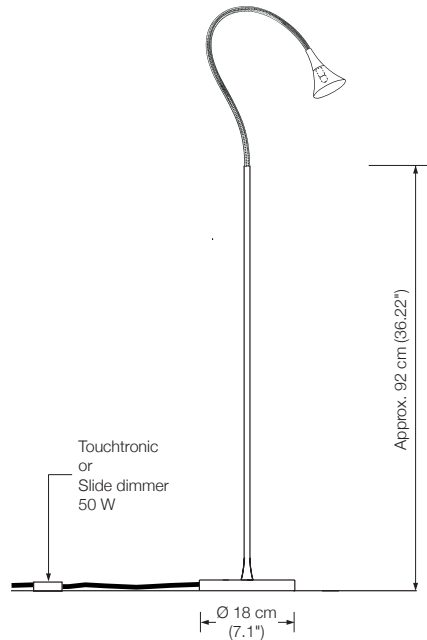

LIN

Floor reading lamp flexible and specially reinforced metal arm

Designed by: Florian Schulz

Height: approx. 140 cm (55.1")
Shade: TEFLON white, Ø 7 cm (2.8")
Lampholder: GY6.35, max. 50 W / 12 V
Bulb: 1 x G6 incl., 50 W $\hat{=}$ 75 W, dimmable
Electric wire: 2,5 m (8.2 ft)
Dimmer: sensor (touch dimmer)*

LIN – Ms Solid brass polished, lacquered
LIN – Mt Solid brass matt brushed, lacquered
LIN – Ni Solid brass, nickel-plated
LIN – Nm Solid brass nickel-plated, matt brushed
LIN – Cr Solid brass, chrome-plated
LIN – Cu Solid brass copper-plated, lacquered
LIN – Cm Solid brass copper-plated, matt brushed, lacquered
LIN – Br Solid brass bronzed, lacquered
LIN – Bd Solid brass dark-bronzed, lacquered

* Also available: dimmer on cord
Please indicate with order.