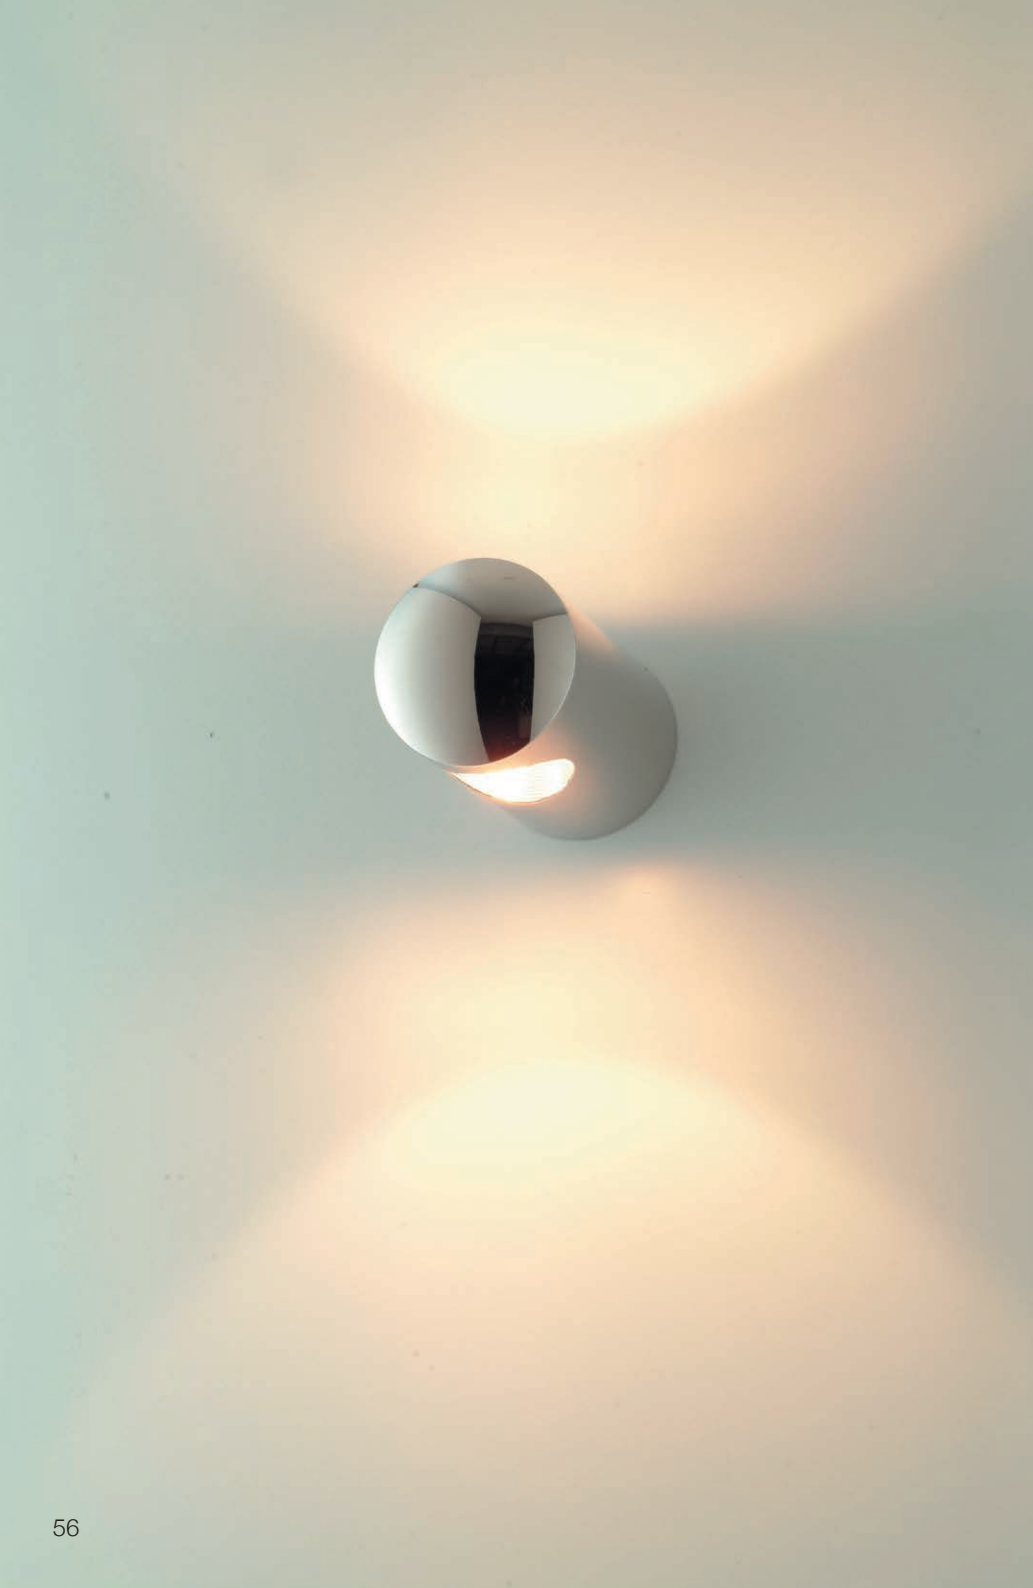

CINA W Wall lamp

Discontinued Model

Designed by: Florian Schulz

Width: approx. 14 cm (5.5")

Lampholder: G9, max 75 W

Bulb: 1 x G9 incl.

- CINA W – Ms Solid brass polished, lacquered
- CINA W – Mt Solid brass matt brushed, lacquered
- CINA W – Ni Solid brass, nickel-plated
- CINA W – Nm Solid brass nickel-plated, matt brushed
- CINA W – Cr Solid brass, chrome-plated
- CINA W – Cu Solid brass copper-plated, lacquered
- CINA W – Cm Solid brass copper-plated, matt brushed, lacquered
- CINA W – Br Solid brass bronzed, lacquered
- CINA W – Bd Solid brass dark-bronzed, lacquered

14 cm (5.5")