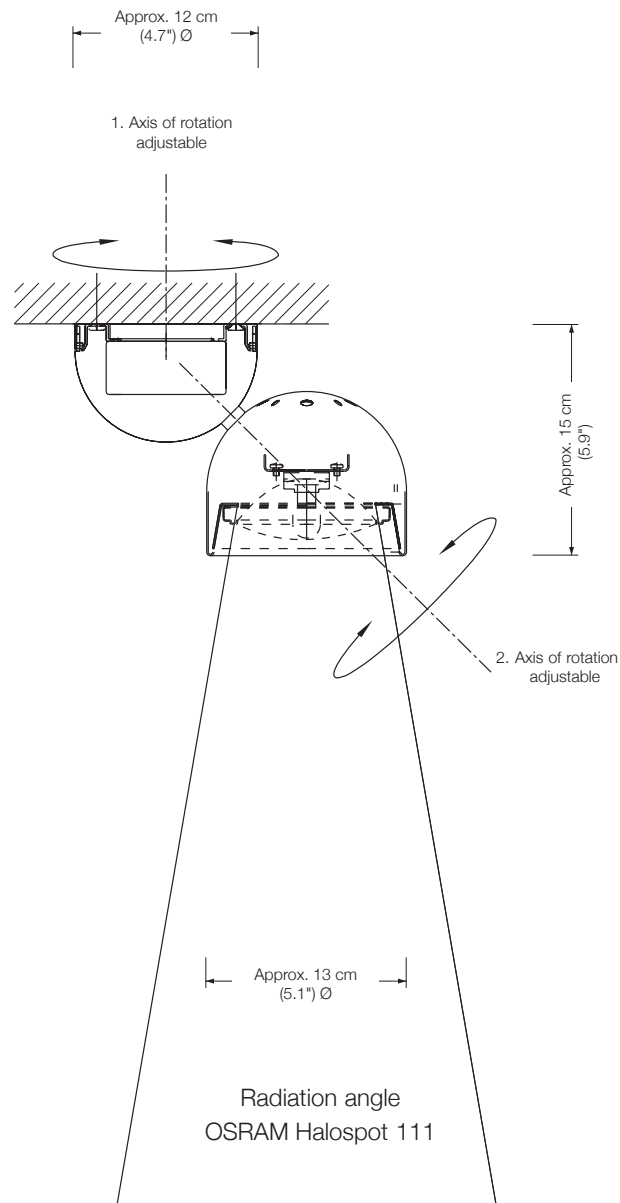

OYO Discontinued Model

Spotlight
swivelling to all sides
for reflector lights

Designed by: Florian Schulz

Ø Wall installation: approx. 12 cm (4.7")

Ø Shade: approx. 13 cm (5.1")

Lampholder: G53

Bulb: 1 x GU53 LED Spot (8,5 W $\hat{=}$ 50 W), 24 ° incl.*
dimmable
exchangeable
approx. 450 Lumen

Color temperature: warmwhite 2700 K

Color rendering: > 90 Ra

- OYO – Ms Solid brass polished, lacquered
- OYO – Mt Solid brass matt brushed, lacquered
- OYO – Ni Solid brass, nickel-plated
- OYO – Nm Solid brass nickel-plated, matt brushed
- OYO – Cr Solid brass, chrome-plated
- OYO – Cu Solid brass copper-plated, lacquered
- OYO – Cm Solid brass copper-plated, matt brushed, lacquered
- OYO – Br Solid brass bronzed, lacquered
- OYO – Bd Solid brass dark-bronzed, lacquered

* Other bulbs available on request.