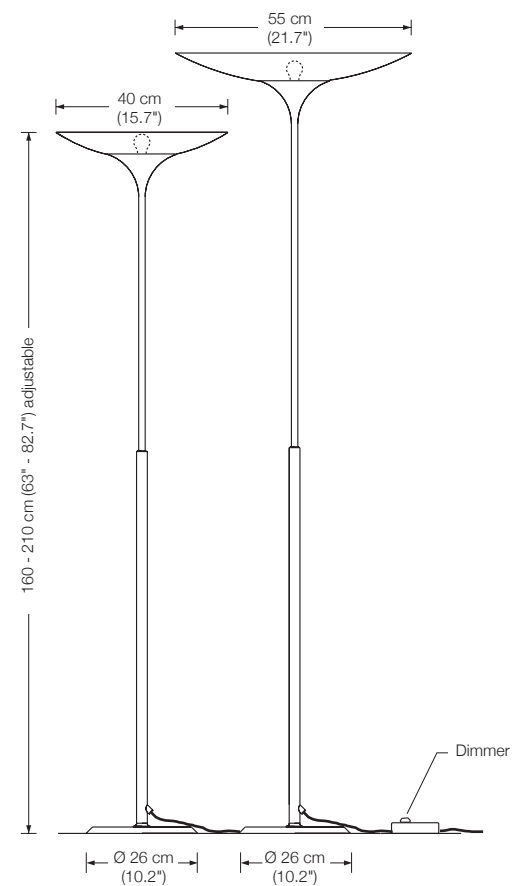

TAOS 40

Shade: glass white-opal Ø 40 cm (15.7")

TAOS 40 – Ms Solid brass polished, lacquered
TAOS 40 – Mt Solid brass matt brushed, lacquered
TAOS 40 – Ni Solid brass, nickel-plated
TAOS 40 – Nm Solid brass nickel-plated, matt brushed
TAOS 40 – Cr Solid brass, chrome-plated
TAOS 40 – Cu Solid brass copper-plated, lacquered
TAOS 40 – Cm Solid brass copper-plated, matt brushed, lacquered
TAOS 40 – Br Solid brass bronzed, lacquered
TAOS 40 – Bd Solid brass dark-bronzed, lacquered