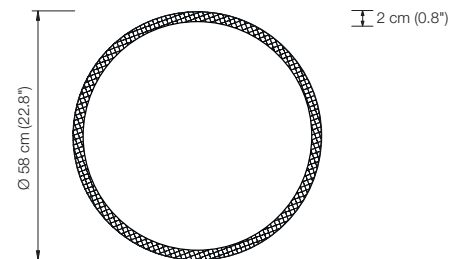

ONE 58

LED chandelier

Designed by: Florian Schulz + Jens Schump

Height: adjustable 0.5 to 2 m (16.69" to 78.74") (standard)*

Ø Ring: 58 cm (22.8")

Ø Canopy: 25 cm (9.8")

Bulb: LED (31,4 Watt) with glare protection incl. light upwards and downwards approx. 3.020 Lumen

Color temperature: warmwhite 2700 K

Color rendering: > 95 Ra

Dimmer: possible via house installation (standard)**

ONE 58 – Ms Solid brass polished, lacquered

ONE 58 – Mt Solid brass matt brushed, lacquered

ONE 58 – Ni Solid brass, nickel-plated

ONE 58 – Nm Solid brass nickel-plated, matt brushed

ONE 58 – Cr Solid brass, chrome-plated

ONE 58 – Cu Solid brass copper-plated, lacquered

ONE 58 – Cm Solid brass copper-plated, matt brushed, lacquered

ONE 58 – Br Solid brass bronzed, lacquered

ONE 58 – Bd Solid brass dark-bronzed, lacquered

* Other heights: available on request.

** DALI-Modul with Casambi Dimmer
Alternatively, we recommend (*non-binding*)
the following dimmer brands:

- Jung 1731DD
- Feller 40300.RC
- Arditì 027505
- Kopp 8033