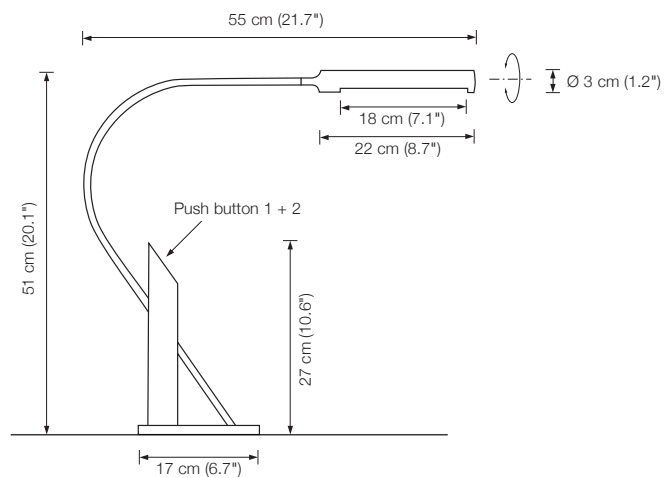

TOPAN

Table lamp

Designed by: Jens Schump

Height: 51 cm (20.1")

Width: 55 cm (21.7")

Shade: Ø 3 cm (1.2"), approx. 23 cm (9.1") long, 180° rotatable

Bulb: LED-Line TW (approx. 12,5 W) incl., exchangeable
approx. 1330 Lumen
dimmable

Push button 1: tuning white infinitely variable from 2700° – 5700° K

Push button 2: on / off / dimming

Color rendering: > 95 Ra

Electric wire: 3 m (9.8 ft) textile cable black (standard)

Dimmer: built in

TOPAN – Ms Solid brass polished, lacquered

TOPAN – Mt Solid brass matt brushed, lacquered

TOPAN – Ni Solid brass, nickel-plated

TOPAN – Nm Solid brass nickel-plated, matt brushed

TOPAN – Cr Solid brass, chrome-plated

TOPAN – Cu Solid brass copper-plated, lacquered

TOPAN – Cm Solid brass copper-plated, matt brushed, lacquered

TOPAN – Br Solid brass bronzed, lacquered

TOPAN – Bd Solid brass dark-bronzed, lacquered