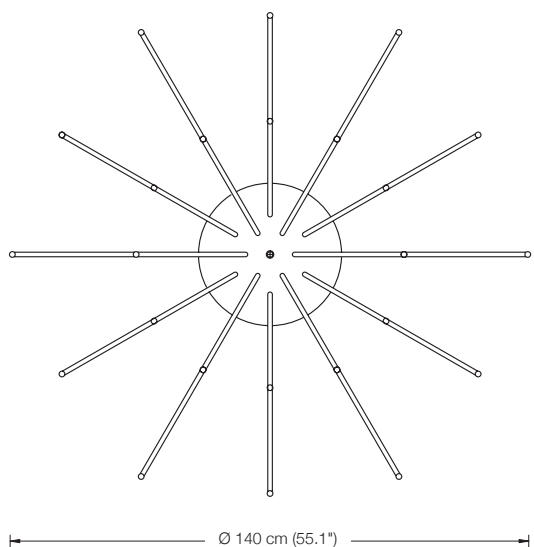

MESA 24

Chandelier

24 removable metal arms

Designed by: Florian Schulz

Total height: min. 95 (37.4") - max. 315 cm (53.1") *

Ø: 140 cm (55.1")

Lampholder: 24 x G4, max. 24 x 20 W / 12 V

Bulb: 24 x G4 incl., dimmable

Dimmer: brightness control is possible **

MESA 24 – Ms	Solid brass polished, lacquered
MESA 24 – Mt	Solid brass matt brushed, lacquered
MESA 24 – Ni	Solid brass, nickel-plated
MESA 24 – Nm	Solid brass nickel-plated, matt brushed
MESA 24 – Cr	Solid brass, chrome-plated
MESA 24 – Cu	Solid brass copper-plated, lacquered
MESA 24 – Cm	Solid brass copper-plated, matt brushed, lacquered
MESA 24 – Br	Solid brass bronzed, lacquered
MESA 24 – Bd	Solid brass dark-bronzed, lacquered

* telescopic adjustment:

Total height 95 – 135 cm (37.4" – 53.1") (standard)

Total height 125 – 195 cm (49.2" – 76.8")

Total height 185 – 315 cm (72.8" – 124")

Other options available on request.

Please indicate with order.

** These lamps are equipped with 3 electronic transformers of 210 VA capacity each.

LED version on request.