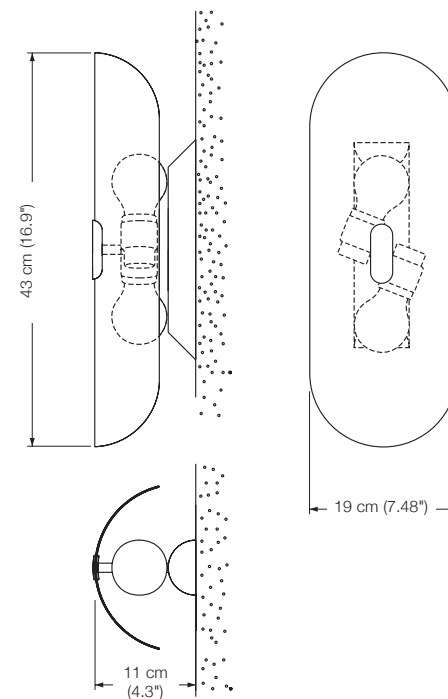

GEA Wall lamp

Designed by: Florian Schulz

Height: 43 cm (16.9")

Shade: glass white-opal

Lampholder: 2 x E27, max. 2 x 100 W

Bulb: 2 x E27 LED á 1055 Lumen, 10,5 W incl., dimmable

Dimmer: on site

GEA – Ms Solid brass polished, lacquered

GEA – Mt Solid brass matt brushed, lacquered

GEA – Ni Solid brass, nickel-plated

GEA – Nm Solid brass nickel-plated, matt brushed

GEA – Cr Solid brass, chrome-plated

GEA – Cu Solid brass copper-plated, lacquered

GEA – Cm Solid brass copper-plated, matt brushed, lacquered

GEA – Br Solid brass bronzed, lacquered

GEA – Bd Solid brass dark-bronzed, lacquered

Optional: DALI-Modul LUN-DALI on request