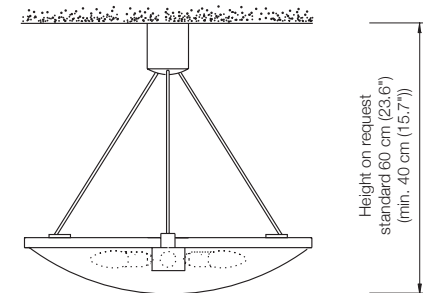

EREA 55

Ceiling lamp

Designed by: Florian Schulz

Height: standard 60 cm (23.6")
or on request
(min. 40 cm (15.7") to max. 200 cm (78.7"))

Shade: glass white-opal Ø 55 cm (21.7")

Lampholder: 6 x E14, max. 6 x 60 W

Dimmer: possible via house installation (standard)*

EREA 55 – Ms	Solid brass polished, lacquered
EREA 55 – Mt	Solid brass matt brushed, lacquered
EREA 55 – Ni	Solid brass, nickel-plated
EREA 55 – Nm	Solid brass nickel-plated, matt brushed
EREA 55 – Cr	Solid brass, chrome-plated
EREA 55 – Cu	Solid brass copper-plated, lacquered
EREA 55 – Cm	Solid brass copper-plated, matt brushed, lacquered
EREA 55 – Br	Solid brass bronzed, lacquered
EREA 55 – Bd	Solid brass dark-bronzed, lacquered

* DALI-Modul with Casambi Dimmer

Alternatively, we recommend (*non-binding*)

the following dimmer brands:

- Jung 1731DD
- Feller 40300.RC
- Arditì 027505
- Kopp 8033