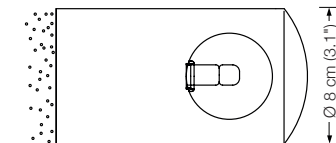

14 cm (5.5")

BLOC Wall lamp

Discontinued Model

Designed by: Florian Schulz

Height: 5 cm (1.97")

Width: 32 cm (12.6")

Depth: 4 cm (1.6")

Bulb: 2 x LED 150 (approx. 12 Watt) incl.
exchangeable
approx. 1200 Lumen