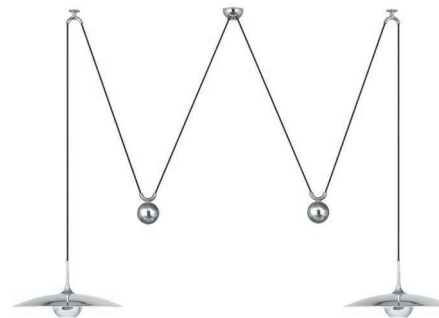

ONOS 40 S – Side pull

Adjustable pendant lamp

Canopy: Ø 7 cm (2.8")
 Shade: metal Ø 40 cm (15.7"), metal light diffuser
 Lampholder: E27, max. 100 W

ONOS 40 S – Ms Solid brass polished, lacquered
 ONOS 40 S – Mt Solid brass matt brushed, lacquered
 ONOS 40 S – Ni Solid brass, nickel-plated
 ONOS 40 S – Nm Solid brass nickel-plated, matt brushed
 ONOS 40 S – Cr Solid brass, chrome-plated
 ONOS 40 S – Cu Solid brass copper-plated, lacquered
 ONOS 40 S – Cm Solid brass copper-plated, matt brushed, lacquered
 ONOS 40 S – Br Solid brass bronzed, lacquered
 ONOS 40 S – Bd Solid brass dark-bronzed, lacquered

ONOS 40 R – Straight pull ceiling mounted

Adjustable pendant lamp

Shade: metal Ø 40 cm (15.7"), metal light diffuser
Lampholder: E27, max. 100 W

ONOS 40 R – Ms Solid brass polished, lacquered
ONOS 40 R – Mt Solid brass matt brushed, lacquered
ONOS 40 R – Ni Solid brass, nickel-plated
ONOS 40 R – Nm Solid brass nickel-plated, matt brushed
ONOS 40 R – Cr Solid brass, chrome-plated
ONOS 40 R – Cu Solid brass copper-plated, lacquered
ONOS 40 R – Cm Solid brass copper-plated, matt brushed, lacquered
ONOS 40 R – Br Solid brass bronzed, lacquered
ONOS 40 R – Bd Solid brass dark-bronzed, lacquered

ONOS 40 D – Double pull

Adjustable pendant lamp

Canopy: Ø 7 cm (2.8")
Shade: metal Ø 40 cm (15.7"), metal light diffuser
Lampholder: 2 x E27, max. 2 x 100 W

ONOS 40 D – Ms Solid brass polished, lacquered
ONOS 40 D – Mt Solid brass matt brushed, lacquered
ONOS 40 D – Ni Solid brass, nickel-plated
ONOS 40 D – Nm Solid brass nickel-plated, matt brushed
ONOS 40 D – Cr Solid brass, chrome-plated
ONOS 40 D – Cu Solid brass copper-plated, lacquered
ONOS 40 D – Cm Solid brass copper-plated, matt brushed, lacquered
ONOS 40 D – Br Solid brass bronzed, lacquered
ONOS 40 D – Bd Solid brass dark-bronzed, lacquered