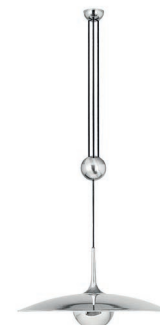

ONOS 55 M – Center pull

Adjustable pendant lamp

Canopy: Ø 9 cm (3.5")
 Shade: metal Ø 55 cm (21.7"), metal light diffuser
 Lampholder: E27, max. 100 W

ONOS 55 M – Ms Solid brass polished, lacquered
 ONOS 55 M – Mt Solid brass matt brushed, lacquered
 ONOS 55 M – Ni Solid brass, nickel-plated
 ONOS 55 M – Nm Solid brass nickel-plated, matt brushed
 ONOS 55 M – Cr Solid brass, chrome-plated
 ONOS 55 M – Cu Solid brass copper-plated, lacquered
 ONOS 55 M – Cm Solid brass copper-plated, matt brushed, lacquered
 ONOS 55 M – Br Solid brass bronzed, lacquered
 ONOS 55 M – Bd Solid brass dark-bronzed, lacquered

ONOS 55 S – Side pull

Adjustable pendant lamp

Canopy: Ø 7 cm (2.8")
 Shade: metal Ø 55 cm (21.7"), metal light diffuser
 Lampholder: E27, max. 100 W

ONOS 55 S – Ms Solid brass polished, lacquered
 ONOS 55 S – Mt Solid brass matt brushed, lacquered
 ONOS 55 S – Ni Solid brass, nickel-plated
 ONOS 55 S – Nm Solid brass nickel-plated, matt brushed
 ONOS 55 S – Cr Solid brass, chrome-plated
 ONOS 55 S – Cu Solid brass copper-plated, lacquered
 ONOS 55 S – Cm Solid brass copper-plated, matt brushed, lacquered
 ONOS 55 S – Br Solid brass bronzed, lacquered
 ONOS 55 S – Bd Solid brass dark-bronzed, lacquered