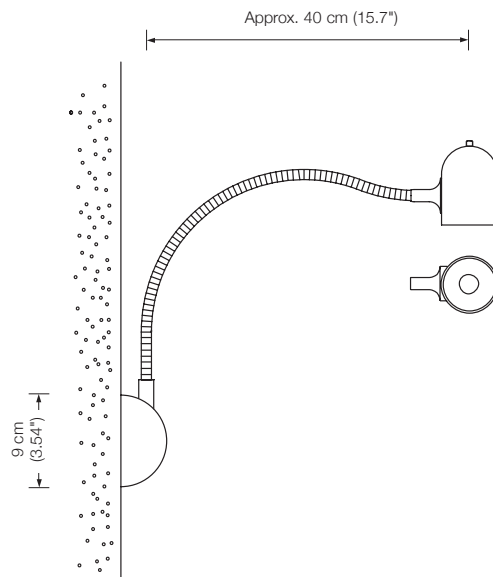

WED Wall lamp

Designed by: Florian Schulz
Width: 40 cm (15.7")
Lampholder: GU5.3
Bulb: 1 x GU5.3 incl.
approx. 660 Lumen
Color temperature: warmwhite 2700 K
Color rendering: > 90 Ra

WED – Ms Solid brass polished, lacquered
WED – Mt Solid brass matt brushed, lacquered
WED – Ni Solid brass, nickel-plated
WED – Nm Solid brass nickel-plated, matt brushed
WED – Cr Solid brass, chrome-plated
WED – Cu Solid brass copper-plated, lacquered
WED – Cm Solid brass copper-plated, matt brushed, lacquered
WED – Br Solid brass bronzed, lacquered
WED – Bd Solid brass dark-bronzed, lacquered