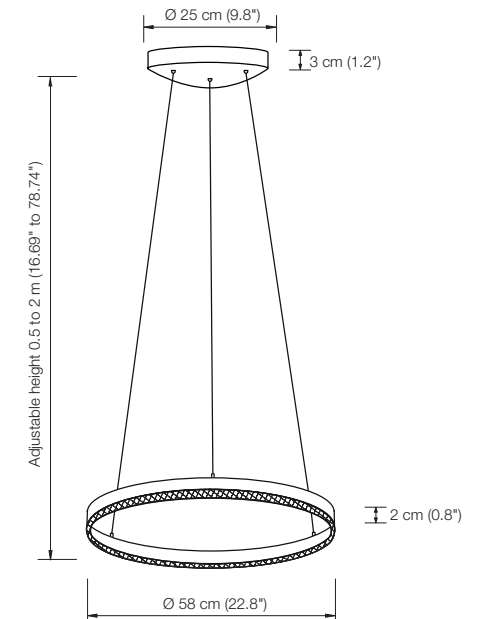

ONE 58

LED chandelier

Designed by: Florian Schulz + Jens Schump

Height: adjustable 0.5 to 2 m (16.69" to 78.74") (standard)*

Ø Ring: 58 cm (22.8")

Ø Canopy: 25 cm (9.8")

Bulb: LED (31,4 Watt) with glare protection incl. light upwards and downwards approx. 3.020 Lumen

Color temperature: warmwhite 2700 K

Color rendering: > 95 Ra

Dimmer: possible via house installation (standard)**

ONE 58 – Ms Solid brass polished, lacquered

ONE 58 – Mt Solid brass matt brushed, lacquered

ONE 58 – Ni Solid brass, nickel-plated

ONE 58 – Nm Solid brass nickel-plated, matt brushed

ONE 58 – Cr Solid brass, chrome-plated

ONE 58 – Cu Solid brass copper-plated, lacquered

ONE 58 – Cm Solid brass copper-plated, matt brushed, lacquered

ONE 58 – Br Solid brass bronzed, lacquered

ONE 58 – Bd Solid brass dark-bronzed, lacquered

* Other heights: available on request.

** DALI-Modul with Casambi Dimmer
Alternatively, we recommend (*non-binding*)
the following dimmer brands:

- Jung 1731DD
- Feller 40300.RC
- Arditì 027505
- Kopp 8033