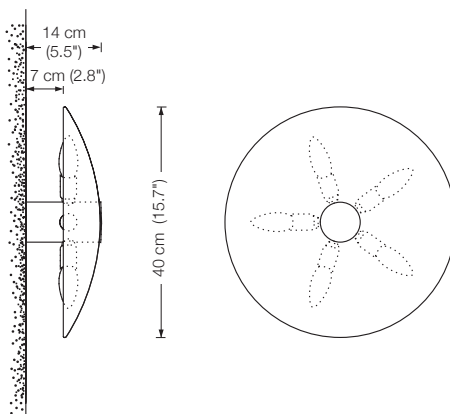

By request: 5 x E14 LED-bulb (60 W)

Please indicate with order.

Special length (distance to wall / ceiling) on request.

GELA 55

Ceiling lamp

Designed by: Florian Schulz

Shade: glass white-opal Ø 55 cm (21.7")
 Lampholder: 5 x E27, max. 5 x 100 W
 Dimmer: possible via house installation (standard)*