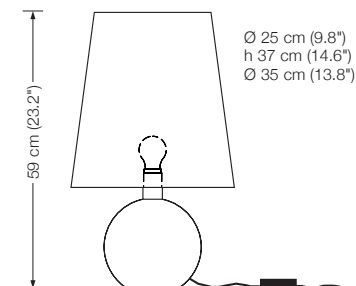

ORA

Table lamp

Designed by: Florian Schulz

Shade: silk*

Lampholder: E27, max. 100 W

Bulb: 1 x E27 LED á 1055 Lumen, 10,5 W incl.

2700° K, 11 W $\hat{=}$ 75 W, dimmable

Electric wire: 3 m (9.8 ft)

Dimmer: on cord

ORA 20

Metal ball Ø 20 cm (7.9")

Height: 59 cm (23.2")

ORA 20 – Ms Solid brass polished, lacquered

ORA 20 – Mt Solid brass matt brushed, lacquered

ORA 20 – Ni Solid brass, nickel-plated

ORA 20 – Nm Solid brass nickel-plated, matt brushed

ORA 20 – Cr Solid brass, chrome-plated

ORA 20 – Cu Solid brass copper-plated, lacquered

ORA 20 – Cm Solid brass copper-plated, matt brushed, lacquered

ORA 20 – Br Solid brass bronzed, lacquered

ORA 20 – Bd Solid brass dark-bronzed, lacquered

ORA 25

Metal ball Ø 25 cm (9.8")

Height: 71 cm (28")

ORA 25 – Ms Solid brass polished, lacquered

ORA 25 – Mt Solid brass matt brushed, lacquered

ORA 25 – Ni Solid brass, nickel-plated

ORA 25 – Nm Solid brass nickel-plated, matt brushed

ORA 25 – Cr Solid brass, chrome-plated

ORA 25 – Cu Solid brass copper-plated, lacquered

ORA 25 – Cm Solid brass copper-plated, matt brushed, lacquered

ORA 25 – Br Solid brass bronzed, lacquered

ORA 25 – Bd Solid brass dark-bronzed, lacquered

* Fabric required ORA 20: 120 x 60 cm (47.2" x 23.6")

Fabric required ORA 25: 140 x 70 cm (55.1" x 27.6")