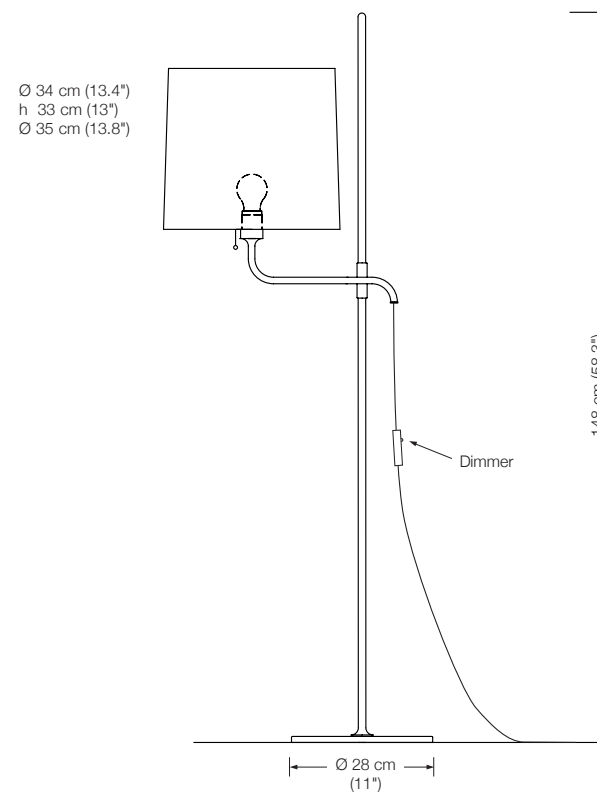

STE

Floor reading lamp

Designed by: Florian Schulz

Height: adjustable
Shade: silk*
Lampholder: E27, max. 150 W
Bulb: 1 x E27 LED á 1055 Lumen, 10,5 W incl.
2700° K, 11 W $\hat{=}$ 75 W, dimmable
Electric wire: 3 m (9.8 ft) textile cable black (standard)
Dimmer: on cord

STE – Ms Solid brass polished, lacquered
STE – Mt Solid brass matt brushed, lacquered
STE – Ni Solid brass, nickel-plated
STE – Nm Solid brass nickel-plated, matt brushed
STE – Cr Solid brass, chrome-plated
STE – Cu Solid brass copper-plated, lacquered
STE – Cm Solid brass copper-plated, matt brushed, lacquered
STE – Br Solid brass bronzed, lacquered
STE – Bd Solid brass dark-bronzed, lacquered

* Fabric required: 120 x 60 cm (47.2" x 23.6")