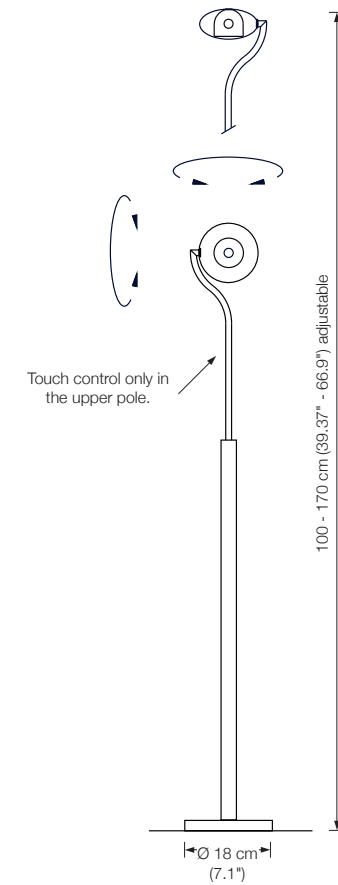

GO 30

Floor reading lamp

Designed by: Florian Schulz + Jens Schump

Height: 100 - 170 cm (39.37" - 66.9") adjustable

Shade: TEFLON white, Ø 10 cm (3.9")

Lampholder: GY6.35, max. 50 W

Bulb: 1 x G6 incl., dimmable

Electric wire: 2,5 m (8.2 ft)

Dimmer: sensor (touch dimmer)*

GO 30 – Ms	Solid brass polished, lacquered
GO 30 – Mt	Solid brass matt brushed, lacquered
GO 30 – Ni	Solid brass, nickel-plated
GO 30 – Nm	Solid brass nickel-plated, matt brushed
GO 30 – Cr	Solid brass, chrome-plated
GO 30 – Cu	Solid brass copper-plated, lacquered
GO 30 – Cm	Solid brass copper-plated, matt brushed, lacquered
GO 30 – Br	Solid brass bronzed, lacquered
GO 30 – Bd	Solid brass dark-bronzed, lacquered

* Also available: dimmer on cord
Please indicate with order.