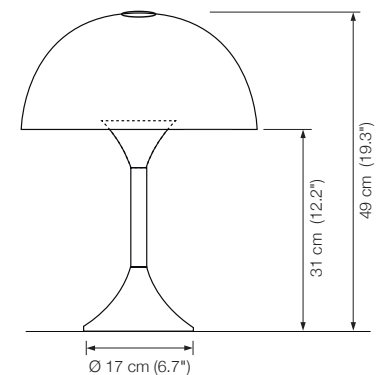

TAU

Table lamp

Designed by: Jens Schump

Height: approx. 50 cm
Shade: glass white-opal, Ø 36 cm (14.2")
Lampholder: 3 x E27, max. 100 Watt
Bulb: 3 x E27 LED á 1055 Lumen, 10,5 W incl., dimmable
Middle part: walnut mocha (standard)*
Electric wire: 2,5 m (8.2 ft)
Dimmer: built in

TAU – Ms Solid brass polished, lacquered
TAU – Mt Solid brass matt brushed, lacquered
TAU – Ni Solid brass, nickel-plated
TAU – Nm Solid brass nickel-plated, matt brushed
TAU – Cr Solid brass, chrome-plated
TAU – Cu Solid brass copper-plated, lacquered
TAU – Cm Solid brass copper-plated, matt brushed, lacquered
TAU – Br Solid brass bronzed, lacquered
TAU – Bd Solid brass dark-bronzed, lacquered

* Optional: walnut cognac
Please indicate with order.