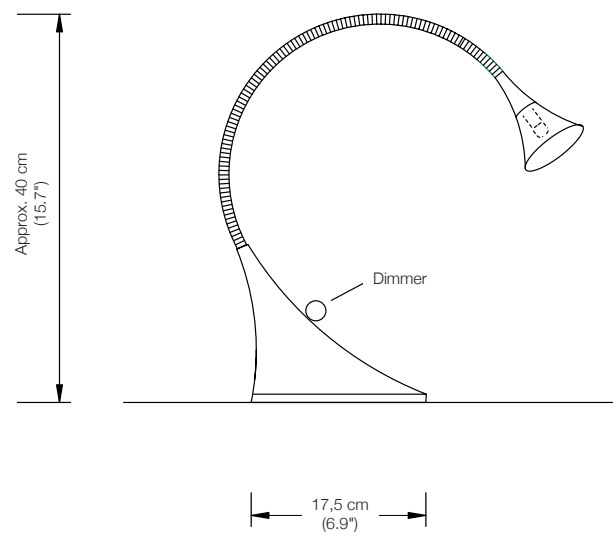

TOA

Table lamp

flexible and specially reinforced metal arm

Designed by: Florian Schulz

Height: up to max. 50 cm (19.7")
Shade: TEFLON white, Ø 7 cm (2.8")
Lampholder: GY6.35, max. 50 W / 12 V
Bulb: 1 x G6 incl., dimmable
Electric wire: 2,5 m (8.2 ft)
Dimmer: built in

TOPAN

Table lamp

Designed by: Jens Schump

Height: 51 cm (20.1")

Width: 55 cm (21.7")

Shade: Ø 3 cm (1.2"), approx. 23 cm (9.1") long, 180° rotatable

Bulb: LED-Line TW (approx. 12,5 W) incl., exchangeable
approx. 1330 Lumen
dimmable