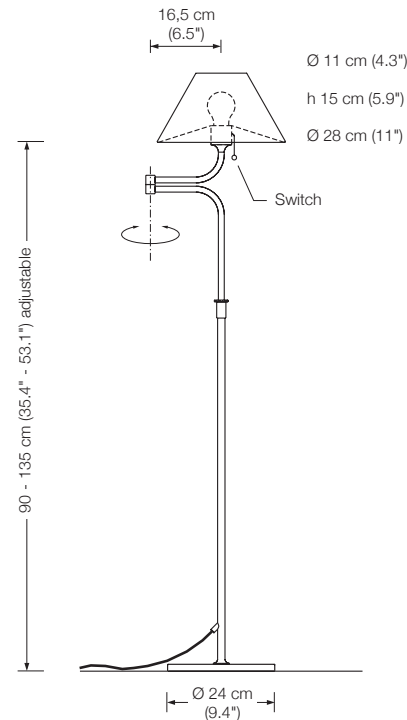

LESAN M

Floor reading lamp

Designed by: Florian Schulz

Height: 90 - 135 cm (35.4" - 53.1") adjustable
Shade: metal Ø 28 cm (11")
Lampholder: E27, max. 100 W
Bulb: 1 x E27 LED á 1055 Lumen, 10,5 W incl.
2700° K, 10,5 W $\hat{=}$ 75 W, dimmable

Electric wire: 3 m (9.8 ft)
Dimmer: on cord

LESAN M – Ms Solid brass polished, lacquered
LESAN M – Mt Solid brass matt brushed, lacquered
LESAN M – Ni Solid brass, nickel-plated
LESAN M – Nm Solid brass nickel-plated, matt brushed
LESAN M – Cr Solid brass, chrome-plated
LESAN M – Cu Solid brass copper-plated, lacquered
LESAN M – Cm Solid brass copper-plated, matt brushed, lacquered
LESAN M – Br Solid brass bronzed, lacquered
LESAN M – Bd Solid brass dark-bronzed, lacquered

LESAN S

Floor reading lamp

Designed by: Florian Schulz

Height: 90 - 135 cm (35.4" - 53.1") adjustable
Shade: silk* Ø 28 cm (11")
Lampholder: E27, max. 70 W
Bulb: 1 x E27 LED á 1055 Lumen, 10,5 W incl.
2700° K, 10,5 W $\hat{=}$ 75 W, dimmable

Electric wire: 3 m (9.8 ft)
Dimmer: on cord

LESAN S – Ms Solid brass polished, lacquered
LESAN S – Mt Solid brass matt brushed, lacquered
LESAN S – Ni Solid brass, nickel-plated
LESAN S – Nm Solid brass nickel-plated, matt brushed
LESAN S – Cr Solid brass, chrome-plated
LESAN S – Cu Solid brass copper-plated, lacquered
LESAN S – Cm Solid brass copper-plated, matt brushed, lacquered
LESAN S – Br Solid brass bronzed, lacquered
LESAN S – Bd Solid brass dark-bronzed, lacquered

* Fabric required: 50 x 80 cm (19.7" x 31.5")