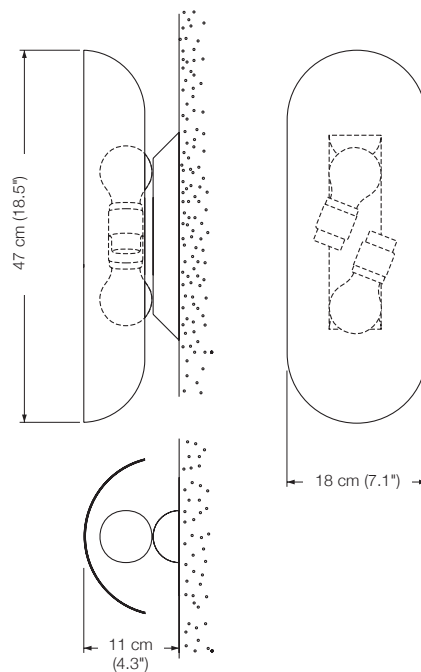

ALIA

Wall lamp indirect light

Designed by: Florian Schulz

Height: 47 cm (18.5")
Shade: metal
Lampholder: 2 x E27, max. 2 x 100 W
Bulb: 2 x E27 LED á 1055 Lumen, 10,5 W incl., dimmable
Dimmer: on site

ALIA – Ms Solid brass polished, lacquered
ALIA – Mt Solid brass matt brushed, lacquered
ALIA – Ni Solid brass, nickel-plated
ALIA – Nm Solid brass nickel-plated, matt brushed
ALIA – Cr Solid brass, chrome-plated
ALIA – Cu Solid brass copper-plated, lacquered
ALIA – Cm Solid brass copper-plated, matt brushed, lacquered
ALIA – Br Solid brass bronzed, lacquered
ALIA – Bd Solid brass dark-bronzed, lacquered

Optional: DALI-Modul LUN-DALI on request