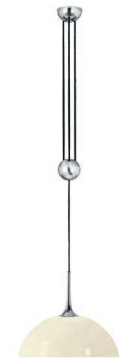

POSA 36 M – Center pull

Adjustable pendant lamp

Canopy: Ø 9 cm (3.5")
 Shade: glass white-opal, Ø 36 cm (14.2")
 Lampholder: E27, max. 100 W

POSA 36 M – Ms Solid brass polished, lacquered
 POSA 36 M – Mt Solid brass matt brushed, lacquered
 POSA 36 M – Ni Solid brass, nickel-plated
 POSA 36 M – Nm Solid brass nickel-plated, matt brushed
 POSA 36 M – Cr Solid brass, chrome-plated
 POSA 36 M – Cu Solid brass copper-plated, lacquered
 POSA 36 M – Cm Solid brass copper-plated, matt brushed, lacquered
 POSA 36 M – Br Solid brass bronzed, lacquered
 POSA 36 M – Bd Solid brass dark-bronzed, lacquered