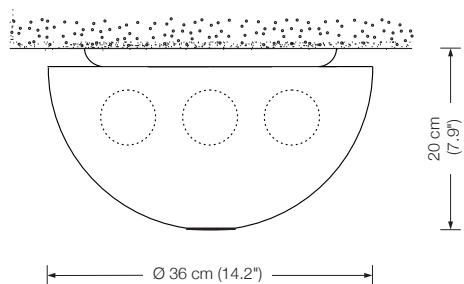

OLA 36

Ceiling lamp

Designed by: Florian Schulz

Height: 20 cm (7.9")
Shade: glass white-opal, Ø 36 cm (14.2")
Lampholder: 3 x E27, max. 3 x 100 W
Bulb: 3 x E27 LED á 1055 Lumen, 10,5 W incl., dimmable
2700° K, 10,5 W $\triangleq$ 75 W
Dimmer: possible via house installation*

OLA 36 – Ms Solid brass polished, lacquered
OLA 36 – Mt Solid brass matt brushed, lacquered
OLA 36 – Ni Solid brass, nickel-plated
OLA 36 – Nm Solid brass nickel-plated, matt brushed
OLA 36 – Cr Solid brass, chrome-plated
OLA 36 – Cu Solid brass copper-plated, lacquered
OLA 36 – Cm Solid brass copper-plated, matt brushed, lacquered
OLA 36 – Br Solid brass bronzed, lacquered
OLA 36 – Bd Solid brass dark-bronzed, lacquered

* DALI-Modul with Casambi Dimmer
Alternatively, we recommend (*non-binding*)
the following dimmer brands:

- Jung 1731DD
- Feller 40300.RC
- Arditi 027505
- Kopp 8033