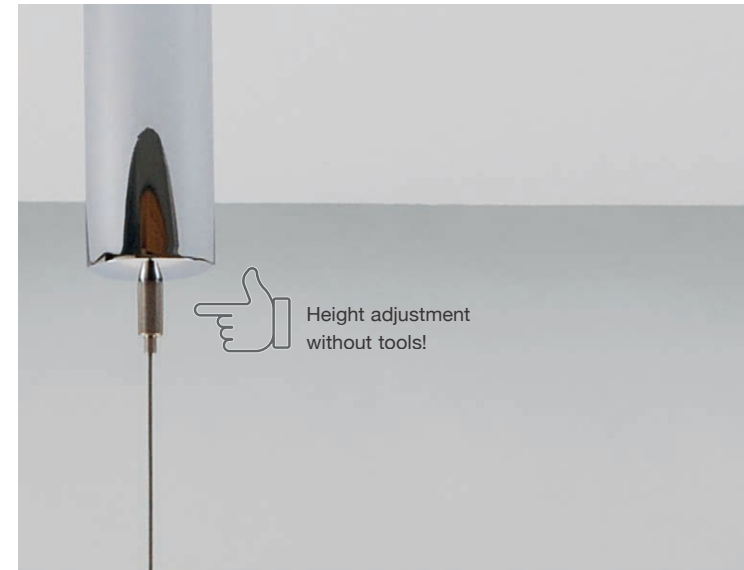

* Other suspension heights on request.

** DALI-Modul with Casambi Dimmer
Alternatively, we recommend (*non-binding*)
the following dimmer brands:

- Jung 1731DD
- Feller 40300.RC
- Arditì 027505
- Kopp 8033