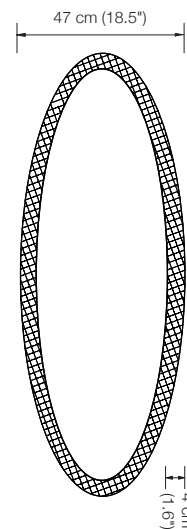

OVA LED chandelier

Designed by: Florian Schulz + Jens Schump

Height: adjustable 1.5 to 2 m (59.06" to 78.74") (standard)*

Oval shade: 125 cm long, 47 wide, 4 cm high
(49.2" long, 18.5" wide, 1.6" high)

Canopy: 47 cm long, 14 cm wide, 5 cm high
(18.5" long, 5.5" wide, 2" high)

Illuminant: LED with glare protection incl.
light upwards and downwards
approx. 4800 Lumen**

Color temperature: warmwhite 2700 K***

Color rendering: > 95 Ra

Dimmer: possible via house installation (standard)****

OVA – Ms Solid brass polished, lacquered
OVA – Mt Solid brass matt brushed, lacquered
OVA – Ni Solid brass, nickel-plated
OVA – Nm Solid brass nickel-plated, matt brushed
OVA – Cr Solid brass, chrome-plated
OVA – Cu Solid brass copper-plated, lacquered
OVA – Cm Solid brass copper-plated, matt brushed, lacquered
OVA – Br Solid brass bronzed, lacquered
OVA – Bd Solid brass dark-bronzed, lacquered

* Other heights possible, each with a range of 50 cm (19.7").

** Higher lumens on request.

*** 3000K + 4000K on request.

**** DALI-Modul with Casambi Dimmer

Alternatively, we recommend (*non-binding*)

the following dimmer brands:

- Jung 1731DD
- Feller 40300.RC
- Arditi 027505
- Kopp 8033