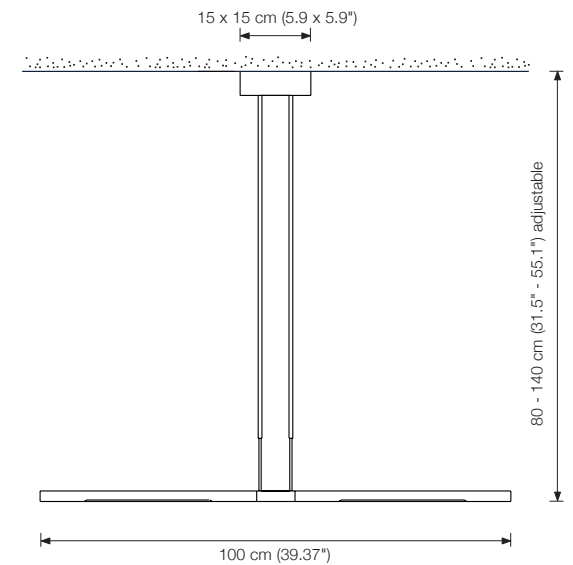

PEN 100

**Pendant lamp, adjustable height
both light elements can be rotated (360°)**

Designed by: Florian Schulz

Length: 100 cm (39.4")

Canopy: 15 x 15 x 5 cm (5.9" x 5.9" x 2.0")

Height: 80 to 140 cm (31.5" to 55.1") adjustable (standard)*

Bulb: 2 x LED 150 (approx. 12 watts in total) incl.
exchangeable
approx. 1200 Lumen

Color temperature: warmwhite 2700 K

Color rendering: > 90 Ra

Dimmer: possible via house installation (standard)**

PEN 100 – Ms	Solid brass polished, lacquered
PEN 100 – Mt	Solid brass matt brushed, lacquered
PEN 100 – Ni	Solid brass, nickel-plated
PEN 100 – Nm	Solid brass nickel-plated, matt brushed
PEN 100 – Cr	Solid brass, chrome-plated
PEN 100 – Cu	Solid brass copper-plated, lacquered
PEN 100 – Cm	Solid brass copper-plated, matt brushed, lacquered
PEN 100 – Br	Solid brass bronzed, lacquered
PEN 100 – Bd	Solid brass dark-bronzed, lacquered

* The following suspensions on request (without surcharge):

Overall height 105 – 200 cm (41.3" – 78.7")

Overall height 130 – 250 cm (51.2" – 98.4")

Other pendulum lengths possible on request (with additional charge)

** DALI-Modul with Casambi Dimmer

Alternatively, we recommend (*non-binding*)

the following dimmer brands:

- Jung 1731DD
- Feller 40300.RC
- Arditì 027505
- Kopp 8033