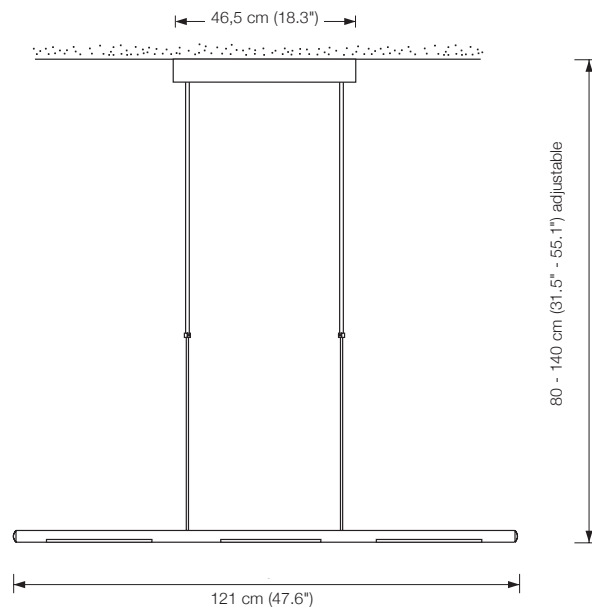

PEN 121

Pendant lamp, adjustable height
outer light elements can be rotated (360°)

Designed by: Florian Schulz

Length: 121 cm (47.6")
Canopy: 46,5 x 5 x 5 cm (18.3" x 2.0" x 2.0")
Height: 80 to 140 cm (31.5" to 55.1") adjustable (standard)*
Bulb: 3 x LED 150 (approx. 24 watts in total) incl.
exchangeable
approx. 2200 Lumen

Color temperature: warmwhite 2700 K
Color rendering: > 90 Ra
Dimmer: possible via house installation (standard)**

PEN 121 – Ms Solid brass polished, lacquered
PEN 121 – Mt Solid brass matt brushed, lacquered
PEN 121 – Ni Solid brass, nickel-plated
PEN 121 – Nm Solid brass nickel-plated, matt brushed
PEN 121 – Cr Solid brass, chrome-plated
PEN 121 – Cu Solid brass copper-plated, lacquered
PEN 121 – Cm Solid brass copper-plated, matt brushed, lacquered
PEN 121 – Br Solid brass bronzed, lacquered
PEN 121 – Bd Solid brass dark-bronzed, lacquered

* The following suspensions on request (without surcharge):

Overall height 105 – 200 cm (41.3" – 78.7")

Overall height 130 – 250 cm (51.2" – 98.4")

Other pendulum lengths possible on request (with additional charge)

** DALI-Modul with Casambi Dimmer

Alternatively, we recommend (*non-binding*)

the following dimmer brands:

- Jung 1731DD
- Feller 40300.RC
- Arditì 027505
- Kopp 8033