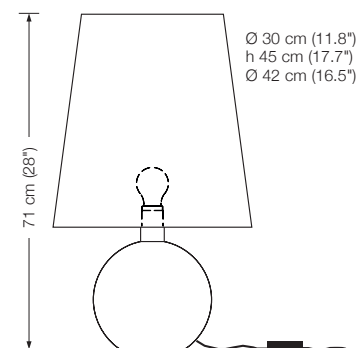

ORA

Table lamp

Designed by: Florian Schulz

Shade: silk*

Lampholder: E27, max. 100 W

Bulb: 1 x E27 LED á 1055 Lumen, 10,5 W incl.

2700° K, 11 W $\hat{=}$ 75 W, dimmable

Electric wire: 3 m (9.8 ft)

Dimmer: on cord

ORA 20

Metal ball Ø 20 cm (7.9")

Height: 59 cm (23.2")

ORA 20 – Ms Solid brass polished, lacquered

ORA 20 – Mt Solid brass matt brushed, lacquered

ORA 20 – Ni Solid brass, nickel-plated

ORA 20 – Nm Solid brass nickel-plated, matt brushed

ORA 20 – Cr Solid brass, chrome-plated

ORA 20 – Cu Solid brass copper-plated, lacquered

ORA 20 – Cm Solid brass copper-plated, matt brushed, lacquered

ORA 20 – Br Solid brass bronzed, lacquered

ORA 20 – Bd Solid brass dark-bronzed, lacquered

ORA 25

Metal ball Ø 25 cm (9.8")

Height: 71 cm (28")

ORA 25 – Ms Solid brass polished, lacquered

ORA 25 – Mt Solid brass matt brushed, lacquered

ORA 25 – Ni Solid brass, nickel-plated

ORA 25 – Nm Solid brass nickel-plated, matt brushed

ORA 25 – Cr Solid brass, chrome-plated

ORA 25 – Cu Solid brass copper-plated, lacquered

ORA 25 – Cm Solid brass copper-plated, matt brushed, lacquered

ORA 25 – Br Solid brass bronzed, lacquered

ORA 25 – Bd Solid brass dark-bronzed, lacquered

* Fabric required ORA 20: 120 x 60 cm (47.2" x 23.6")

Fabric required ORA 25: 140 x 70 cm (55.1" x 27.6")