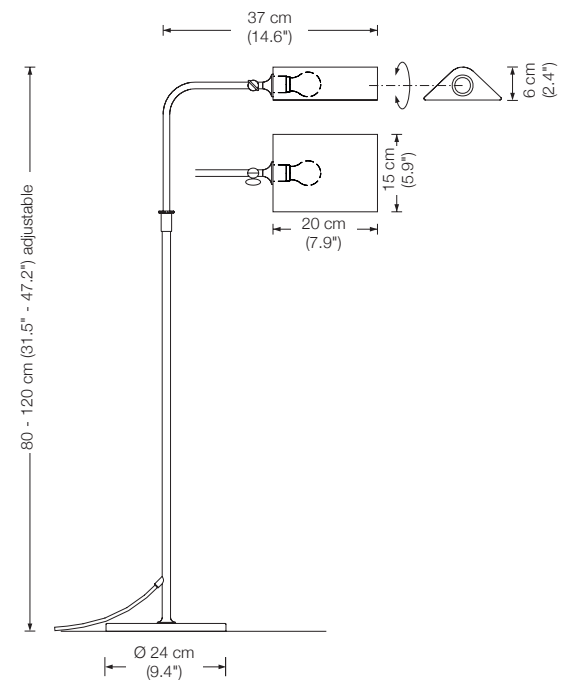

CERVANTES

Floor reading lamp

Designed by: Florian Schulz

Height: 80 - 120 cm (31.5" - 47.2") adjustable
Shade: metal, adjustable
Lampholder: E27, max. 100 W
Bulb: 1 x E27 LED á 1055 Lumen, 10,5 W incl.
2700° K, 10,5 W $\hat{=}$ 75 W, dimmable
Electric wire: 4 m (13.1 ft)
Dimmer: on cord

CERVANTES – Ms Solid brass polished, lacquered
CERVANTES – Mt Solid brass matt brushed, lacquered
CERVANTES – Ni Solid brass, nickel-plated
CERVANTES – Nm Solid brass nickel-plated, matt brushed
CERVANTES – Cr Solid brass, chrome-plated
CERVANTES – Cu Solid brass copper-plated, lacquered
CERVANTES – Cm Solid brass copper-plated, matt brushed, lacquered
CERVANTES – Br Solid brass bronzed, lacquered
CERVANTES – Bd Solid brass dark-bronzed, lacquered