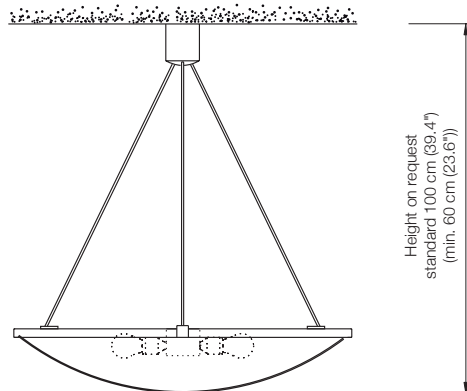

EREA 80

Ceiling lamp

Designed by: Florian Schulz

Height: standard 100 cm (39.4")
or on request
(min. 60 cm (23.6") to max. 200 cm (78.7"))

Shade: glass white-opal Ø 80 cm (31.5")

Lampholder: 6 x E27, max. 6 x 205 W

Dimmer: possible via house installation (standard)*

EREA 80 – Ms	Solid brass polished, lacquered
EREA 80 – Mt	Solid brass matt brushed, lacquered
EREA 80 – Ni	Solid brass, nickel-plated
EREA 80 – Nm	Solid brass nickel-plated, matt brushed
EREA 80 – Cr	Solid brass, chrome-plated
EREA 80 – Cu	Solid brass copper-plated, lacquered
EREA 80 – Cm	Solid brass copper-plated, matt brushed, lacquered
EREA 80 – Br	Solid brass bronzed, lacquered
EREA 80 – Bd	Solid brass dark-bronzed, lacquered

* DALI-Modul with Casambi Dimmer

Alternatively, we recommend (*non-binding*)

the following dimmer brands:

- Jung 1731DD
- Feller 40300.RC
- Arditi 027505
- Kopp 8033