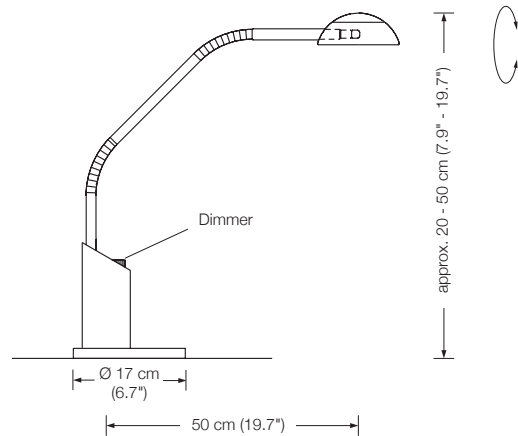

YON T

Table lamp

Designed by: Florian Schulz

Shade: metal Ø 12 cm (4.7"), adjustable

Lampholder: GY6.35, max. 50 W / 12 V

Bulb: 1 x G6 incl., 35 W $\hat{=}$ 50 W, dimmable

Electric wire: 2,5 m (8.2 ft)

Dimmer: built in

YON T – Ms Solid brass polished, lacquered

YON T – Mt Solid brass matt brushed, lacquered

YON T – Ni Solid brass, nickel-plated

YON T – Nm Solid brass nickel-plated, matt brushed

YON T – Cr Solid brass, chrome-plated

YON T – Cu Solid brass copper-plated, lacquered

YON T – Cm Solid brass copper-plated, matt brushed, lacquered

YON T – Br Solid brass bronzed, lacquered

YON T – Bd Solid brass dark-bronzed, lacquered