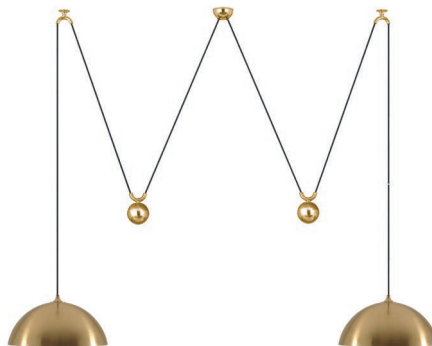

DUOS 36 S – Side pull

Adjustable pendant lamp

Canopy: Ø 7 cm (2.8")
 Shade: metal Ø 36 cm (14.2")
 Lampholder: E27, max. 100 W

DUOS 36 S – Ms Solid brass polished, lacquered
 DUOS 36 S – Mt Solid brass matt brushed, lacquered
 DUOS 36 S – Ni Solid brass, nickel-plated
 DUOS 36 S – Nm Solid brass nickel-plated, matt brushed
 DUOS 36 S – Cr Solid brass, chrome-plated
 DUOS 36 S – Cu Solid brass copper-plated, lacquered
 DUOS 36 S – Cm Solid brass copper-plated, matt brushed, lacquered
 DUOS 36 S – Br Solid brass bronzed, lacquered
 DUOS 36 S – Bd Solid brass dark-bronzed, lacquered

DUOS 36 R – Straight pull ceiling mounted

Adjustable pendant lamp

Shade: metal Ø 36 cm (14.2")

Lampholder: E27, max. 100 W

DUOS 36 R – Ms	Solid brass polished, lacquered
DUOS 36 R – Mt	Solid brass matt brushed, lacquered
DUOS 36 R – Ni	Solid brass, nickel-plated
DUOS 36 R – Nm	Solid brass nickel-plated, matt brushed
DUOS 36 R – Cr	Solid brass, chrome-plated
DUOS 36 R – Cu	Solid brass copper-plated, lacquered
DUOS 36 R – Cm	Solid brass copper-plated, matt brushed, lacquered
DUOS 36 R – Br	Solid brass bronzed, lacquered
DUOS 36 R – Bd	Solid brass dark-bronzed, lacquered

DUOS 36 D – Double pull

Adjustable pendant lamp

Canopy: Ø 7 cm (2.8")

Shade: metal Ø 36 cm (14.2")

Lampholder: 2 x E27, max. 2 x 100 W

DUOS 36 D – Ms	Solid brass polished, lacquered
DUOS 36 D – Mt	Solid brass matt brushed, lacquered
DUOS 36 D – Ni	Solid brass, nickel-plated
DUOS 36 D – Nm	Solid brass nickel-plated, matt brushed
DUOS 36 D – Cr	Solid brass, chrome-plated
DUOS 36 D – Cu	Solid brass copper-plated, lacquered
DUOS 36 D – Cm	Solid brass copper-plated, matt brushed, lacquered
DUOS 36 D – Br	Solid brass bronzed, lacquered
DUOS 36 D – Bd	Solid brass dark-bronzed, lacquered