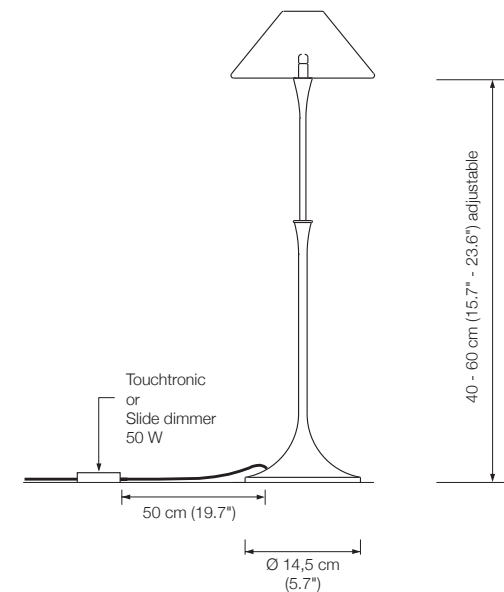

ELAS S

Table lamp

Designed by: Florian Schulz

Height: 50 - 70 cm (19.7" - 27.6") adjustable
Shade: silk* Ø 28 cm (11")
Lampholder: E27, max. 100 W
Bulb: 1 x E27 LED á 1055 Lumen, 10,5 W incl.
2700° K, 11 W \triangleq 75 W, dimmable
Electric wire: 2,5 m (8.2 ft)
Dimmer: on cord

* Fabric required: 50 x 80 cm (19.7" x 31.5")

TES

Table lamp

Designed by: Florian Schulz

Height: 40 - 60 cm (15.7" - 23.6") adjustable
Shade: TEFLON white, Ø 18 cm (7.1")
Lampholder: GY6.35, max. 50 W / 12 V
Bulb: 1 x G6 incl., 35 W $\hat{=}$ 50 W, dimmable
Electric wire: 2,5 m (8.2 ft)
Dimmer: sensor (touch dimmer)*

* Also available: dimmer on cord
Please indicate with order.

PIN T

Desk lamp

Discontinued Model

Designed by: Florian Schulz

Height: 45 cm (17.7")
Width: 70 cm (27.6")
Shade: rotatable
Bulb: 1 x LED 150 (approx. 6 Watt) incl.
exchangeable
approx. 600 Lumen