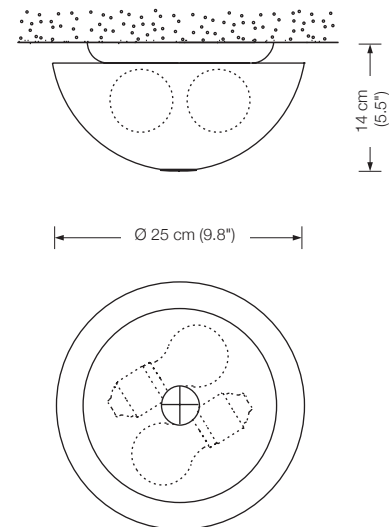

OLA 25

Ceiling lamp

Designed by: Florian Schulz

Height: 14 cm (5.5")

Shade: glass white-opal, Ø 25 cm (9.8")

Lampholder: 2 x E27, max. 2 x 100 W

Bulb: 2 x E27 LED á 1055 Lumen, 10,5 W incl., dimmable
2700° K, 10,5 W $\hat{=}$ 75 W

Dimmer: possible via house installation*

- OLA 25 – Ms Solid brass polished, lacquered
- OLA 25 – Mt Solid brass matt brushed, lacquered
- OLA 25 – Ni Solid brass, nickel-plated
- OLA 25 – Nm Solid brass nickel-plated, matt brushed
- OLA 25 – Cr Solid brass, chrome-plated
- OLA 25 – Cu Solid brass copper-plated, lacquered
- OLA 25 – Cm Solid brass copper-plated, matt brushed, lacquered
- OLA 25 – Br Solid brass bronzed, lacquered
- OLA 25 – Bd Solid brass dark-bronzed, lacquered

*DALI-Modul LUN-DALI