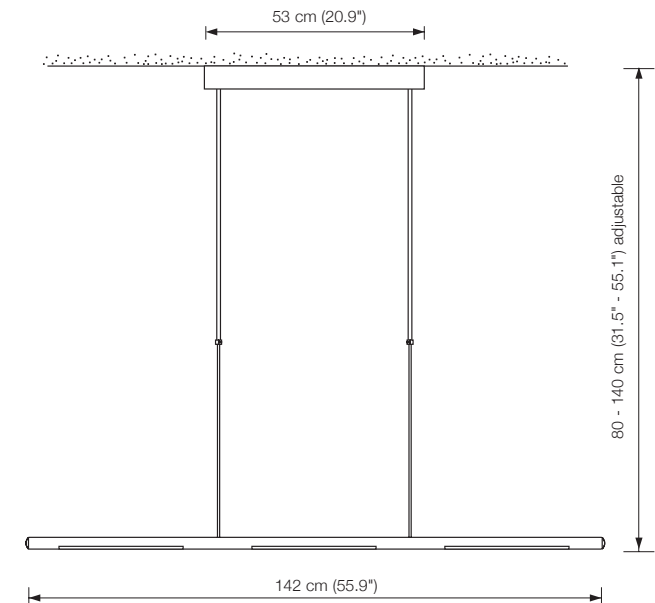

PEN 142

Pendant lamp, adjustable height
all light elements can be rotated (360°)

Designed by: Florian Schulz

Length: 142 cm (55.9")
Canopy: 53 x 5 x 5 cm (20.9" x 2.0" x 2.0")
Height: 80 to 140 cm (31.5" to 55.1") adjustable (standard)*
Bulb: 3 x LED 150 (approx. 24 watts in total) incl. exchangeable approx. 2200 Lumen

Color temperature: warmwhite 2700 K
Color rendering: > 90 Ra
Dimmer: possible via house installation (standard)**

PEN 142 – Ms Solid brass polished, lacquered
PEN 142 – Mt Solid brass matt brushed, lacquered
PEN 142 – Ni Solid brass, nickel-plated
PEN 142 – Nm Solid brass nickel-plated, matt brushed
PEN 142 – Cr Solid brass, chrome-plated
PEN 142 – Cu Solid brass copper-plated, lacquered
PEN 142 – Cm Solid brass copper-plated, matt brushed, lacquered
PEN 142 – Br Solid brass bronzed, lacquered
PEN 142 – Bd Solid brass dark-bronzed, lacquered

* The following suspensions on request (without surcharge):

Overall height 105 – 200 cm (41.3" – 78.7")

Overall height 130 – 250 cm (51.2" – 98.4")

Other pendulum lengths possible on request (with additional charge)

** DALI-Modul with Casambi Dimmer

Alternatively, we recommend (*non-binding*)

the following dimmer brands:

- Jung 1731DD
- Feller 40300.FC
- Arditi 027505
- Kopp 8033