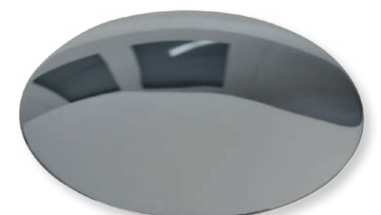

Cr
Solid brass, chrome-plated