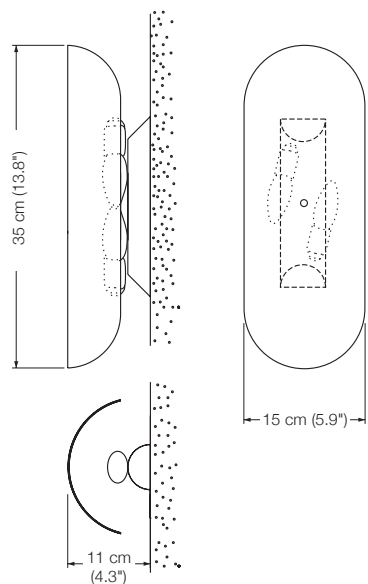

ALEA

Wall lamp indirect light

Designed by: Florian Schulz + Jens Schump

Height: 35 cm (13.8")
Shade: metal
Lampholder: 2 x E14, max. 60W
Bulb: 2 x E14 LED á 806 Lumen, 2700° K, 8 W incl., dimmable
Dimmer: on site

ALEA – Ms Solid brass polished, lacquered
ALEA – Mt Solid brass matt brushed, lacquered
ALEA – Ni Solid brass, nickel-plated
ALEA – Nm Solid brass nickel-plated, matt brushed
ALEA – Cr Solid brass, chrome-plated
ALEA – Cu Solid brass copper-plated, lacquered
ALEA – Cm Solid brass copper-plated, matt brushed, lacquered
ALEA – Br Solid brass bronzed, lacquered
ALEA – Bd Solid brass dark-bronzed, lacquered

Optional: DALI-Modul LUN-DALI on request