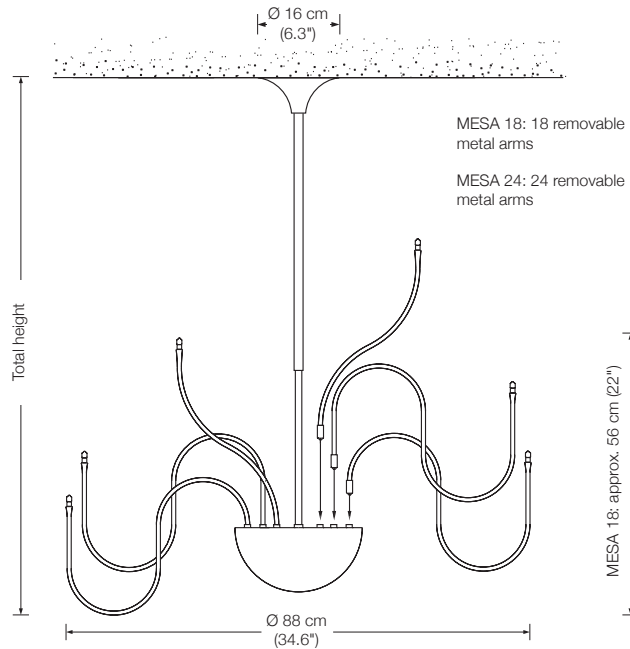

* telescopic adjustment:

Total height 85 – 125 cm (33.5" – 49.2") (standard)

Total height 115 – 185 cm (45.3" – 72.8")

Total height 175 – 305 cm (68.9" – 120.1")

Other options available on request.

Please indicate with order.

** These lamps are equipped with 2 electronic transformers of 210 VA capacity each.

LED version on request.

MESA 24

Chandelier

24 removable metal arms

Designed by: Florian Schulz

Total height: min. 95 (37.4") - max. 315 cm (53.1") *

Ø: 140 cm (55.1")

Lampholder: 24 x G4, max. 24 x 20 W / 12 V

Bulb: 24 x G4 incl., dimmable

Dimmer: brightness control is possible **

MESA 24 – Ms	Solid brass polished, lacquered
MESA 24 – Mt	Solid brass matt brushed, lacquered
MESA 24 – Ni	Solid brass, nickel-plated
MESA 24 – Nm	Solid brass nickel-plated, matt brushed
MESA 24 – Cr	Solid brass, chrome-plated
MESA 24 – Cu	Solid brass copper-plated, lacquered
MESA 24 – Cm	Solid brass copper-plated, matt brushed, lacquered
MESA 24 – Br	Solid brass bronzed, lacquered
MESA 24 – Bd	Solid brass dark-bronzed, lacquered

* telescopic adjustment:

Total height 95 – 135 cm (37.4" – 53.1") (standard)

Total height 125 – 195 cm (49.2" – 76.8")

Total height 185 – 315 cm (72.8" – 124")

Other options available on request.

Please indicate with order.