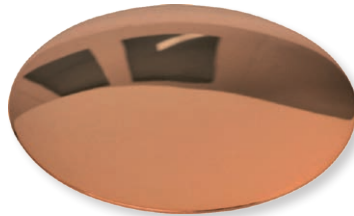

Cu
Solid brass copper-plated, lacquered