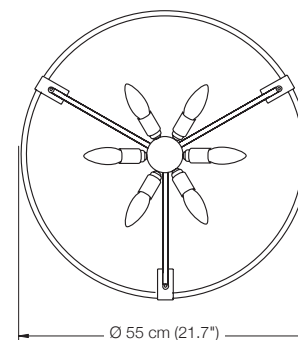

EREA 55

Ceiling lamp

Designed by: Florian Schulz

Height: standard 60 cm (23.6")
or on request
(min. 40 cm (15.7") to max. 200 cm (78.7"))

Shade: glass white-opal Ø 55 cm (21.7")

Lampholder: 6 x E14, max. 6 x 60 W

Dimmer: possible via house installation (standard)*

EREA 55 – Ms	Solid brass polished, lacquered
EREA 55 – Mt	Solid brass matt brushed, lacquered
EREA 55 – Ni	Solid brass, nickel-plated
EREA 55 – Nm	Solid brass nickel-plated, matt brushed
EREA 55 – Cr	Solid brass, chrome-plated
EREA 55 – Cu	Solid brass copper-plated, lacquered
EREA 55 – Cm	Solid brass copper-plated, matt brushed, lacquered
EREA 55 – Br	Solid brass bronzed, lacquered
EREA 55 – Bd	Solid brass dark-bronzed, lacquered

* DALI-Modul with Casambi Dimmer

Alternatively, we recommend (*non-binding*)

the following dimmer brands:

- Jung 1731DD
- Feller 40300.RC
- Arditì 027505
- Kopp 8033