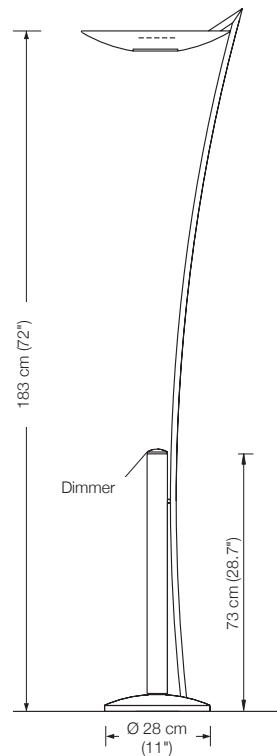

* telescopic adjustment:

Total height 95 – 135 cm (37.4" – 53.1") (standard)

Total height 125 – 195 cm (49.2" – 76.8")

Total height 185 – 315 cm (72.8" – 124")

Other options available on request.

Please indicate with order.

** These lamps are equipped with 3 electronic transformers of 210 VA capacity each.

LED version on request.

LOT

Floor lamp

Designed by: Florian Schulz

Height: 180 cm (70.9")
Shade: TEFLON white, Ø 7 cm (2.8")
Lampholder: GY6.35, max. 50 W / 12 V
Bulb: 1 x G6 incl., 50 W $\hat{=}$ 75 W, dimmable
Electric wire: 2,5 m (8.2 ft)
Dimmer: sensor (touch dimmer)*

* Also available: dimmer on cord
Please indicate with order

OKON

Floor lamp

Discontinued Model

Designed by: Florian Schulz

Height: 183 cm (72")

Shade: metal Ø 40 cm (15.7") bottom glass diffuser

Lampholder: R7s, max. 500 W

LONEA

Floor lamp

Designed by: Florian Schulz

Height: 180 cm (70.9")

Shade: glass white-opal, Ø 23 cm (9.1")

Lampholder: E27, max. 250 W

Bulb: 1 x OS E27 Parathom incl., 2452 Lumen,
21 W $\hat{=}$ 150 W, 2700° K, dimmable