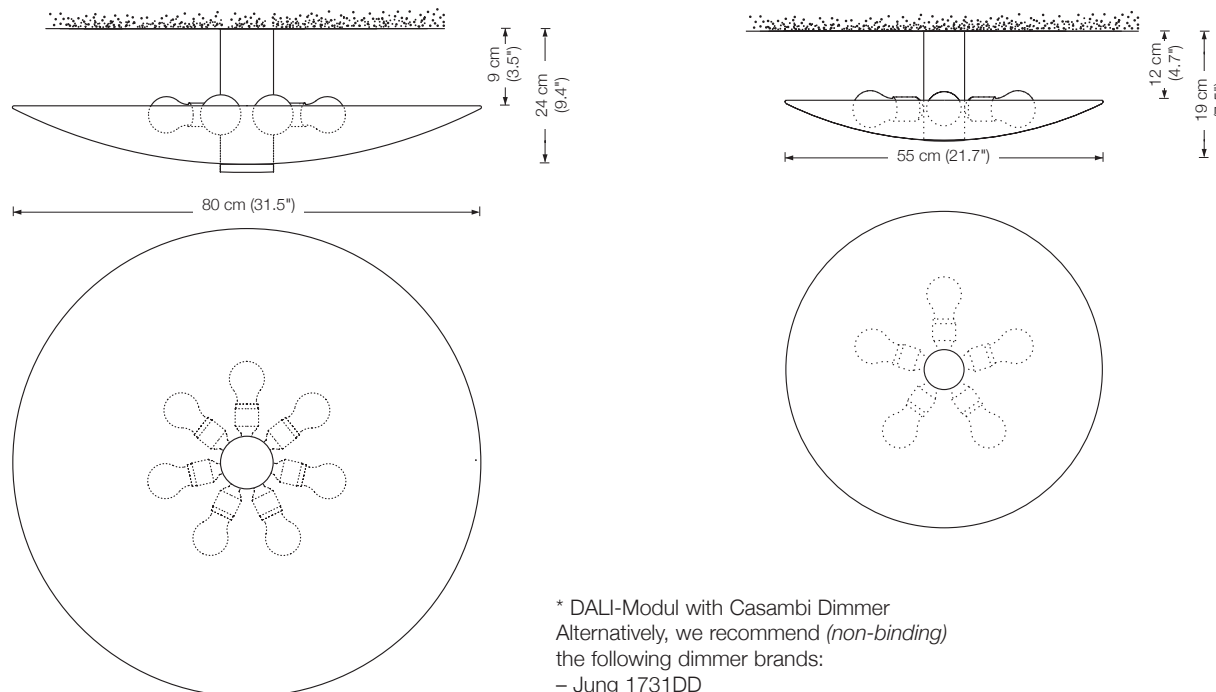

Special length (distance to wall / ceiling) on request.

* DALI-Modul with Casambi Dimmer
Alternatively, we recommend (*non-binding*)

the following dimmer brands:

- Jung 1731DD
- Feller 40300.RC
- Arditi 027505
- Kopp 8033