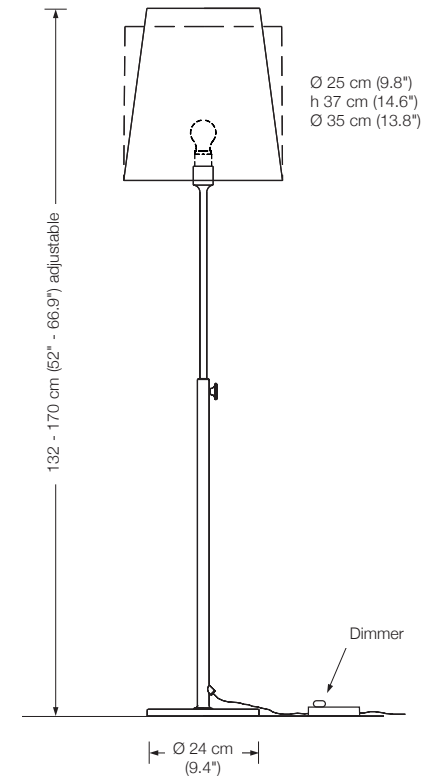

INAS

Floor reading lamp

Designed by: Florian Schulz

Height: 132 - 170 cm (52" - 66.9") adjustable
Shade: silk, conical or straight*
Lampholder: E27, max. 150 W
Bulb: 1 x E27 LED á 1055 Lumen, 10,5 W incl.
2700° K, 10,5 W $\hat{=}$ 75 W, dimmable
Electric wire: 4 m (13.1 ft)
Dimmer: on cord

INAS – Ms	Solid brass polished, lacquered
INAS – Mt	Solid brass matt brushed, lacquered
INAS – Ni	Solid brass, nickel-plated
INAS – Nm	Solid brass nickel-plated, matt brushed
INAS – Cr	Solid brass, chrome-plated
INAS – Cu	Solid brass copper-plated, lacquered
INAS – Cm	Solid brass copper-plated, matt brushed, lacquered
INAS – Br	Solid brass bronzed, lacquered
INAS – Bd	Solid brass dark-bronzed, lacquered

* Please indicate with order.

Fabric required: 120 x 60 cm (47.3" x 23.6")