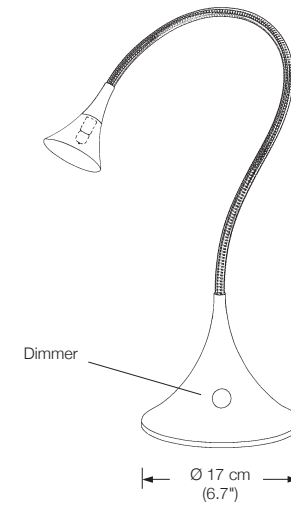

YON T – Br Solid brass bronzed, lacquered

YON T – Bd Solid brass dark-bronzed, lacquered

ESA

Table lamp

flexible and specially reinforced metal arm

Designed by: Florian Schulz

Height: up to 50 cm (19.7")
Shade: TEFLON white, Ø 7 cm (2.8")
Lampholder: GY6.35, max. 50 W
Bulb: 1 x G6 incl., 35 W $\hat{=}$ 50 W, dimmable
Electric wire: 2,5 m (8.2 ft)
Dimmer: built in

ELAS

Table lamp

Designed by: Florian Schulz

Height: 50 - 70 cm (19.7" - 27.6") adjustable
Shade: metal Ø 28 cm (11")
Lampholder: E27, max. 100 W
Bulb: 1 x E27 LED á 1055 Lumen, 10,5 W incl.
2700° K, 11 W \triangleq 75 W, dimmable
Electric wire: 2,5 m (8.2 ft)
Dimmer: on cord