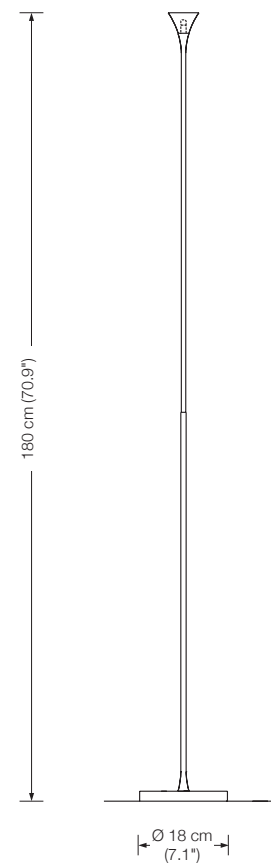

LOT

Floor lamp

Designed by: Florian Schulz

Height: 180 cm (70.9")
Shade: TEFLON white, Ø 7 cm (2.8")
Lampholder: GY6.35, max. 50 W / 12 V
Bulb: 1 x G6 incl., 50 W $\hat{=}$ 75 W, dimmable
Electric wire: 2,5 m (8.2 ft)
Dimmer: sensor (touch dimmer)*

LOT – Ms	Solid brass polished, lacquered
LOT – Mt	Solid brass matt brushed, lacquered
LOT – Ni	Solid brass, nickel-plated
LOT – Nm	Solid brass nickel-plated, matt brushed
LOT – Cr	Solid brass, chrome-plated
LOT – Cu	Solid brass copper-plated, lacquered
LOT – Cm	Solid brass copper-plated, matt brushed, lacquered
LOT – Br	Solid brass bronzed, lacquered
LOT – Bd	Solid brass dark-bronzed, lacquered

* Also available: dimmer on cord
Please indicate with order