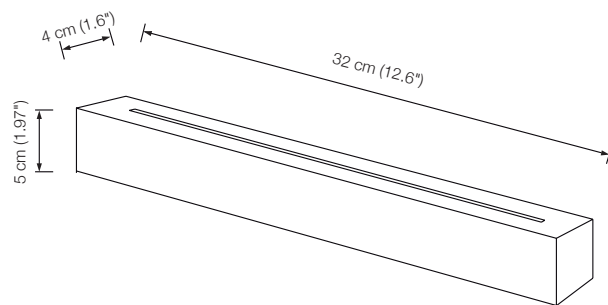

BLOC Wall lamp

Discontinued Model

Designed by: Florian Schulz

Height: 5 cm (1.97")

Width: 32 cm (12.6")

Depth: 4 cm (1.6")

Bulb: 2 x LED 150 (approx. 12 Watt) incl.
exchangeable
approx. 1200 Lumen

Color temperature: warmwhite 2700 K

Color rendering: > 90 Ra

BLOC – Ms Solid brass polished, lacquered

BLOC – Mt Solid brass matt brushed, lacquered

BLOC – Ni Solid brass, nickel-plated

BLOC – Nm Solid brass nickel-plated, matt brushed

BLOC – Cr Solid brass, chrome-plated

BLOC – Cu Solid brass copper-plated, lacquered

BLOC – Cm Solid brass copper-plated, matt brushed, lacquered

BLOC – Br Solid brass bronzed, lacquered

BLOC – Bd Solid brass dark-bronzed, lacquered