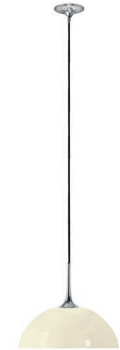

POSA 36 P – Pendant

Pendant lamp

Canopy: Ø 12 cm (4.7")
Shade: glass white-opal, Ø 36 cm (14.2")
Lampholder: E27, max. 100 W

POSA 36 P – Ms Solid brass polished, lacquered
POSA 36 P – Mt Solid brass matt brushed, lacquered
POSA 36 P – Ni Solid brass, nickel-plated
POSA 36 P – Nm Solid brass nickel-plated, matt brushed
POSA 36 P – Cr Solid brass, chrome-plated
POSA 36 P – Cu Solid brass copper-plated, lacquered
POSA 36 P – Cm Solid brass copper-plated, matt brushed, lacquered
POSA 36 P – Br Solid brass bronzed, lacquered
POSA 36 P – Bd Solid brass dark-bronzed, lacquered