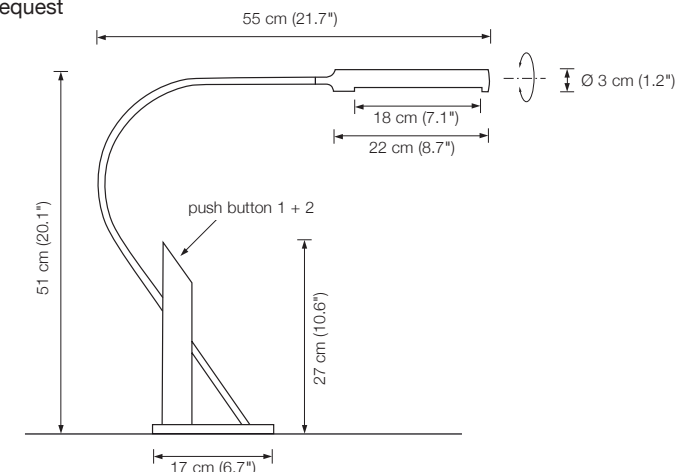

TOPAN table lamp

height:	51 cm (20.1")
width:	55 cm (21.7")
shade:	Ø 3 cm (1.2"), approx. 23 cm (9.1") long, 180° rotatable
bulb:	LED-Line TW (approx. 12,5 W) incl., exchangeable approx. 1330 Lumen dimmable
push button 1:	tuning white infinitely variable from 2700° – 5700° K
push button 2:	on / off / dimming
color rendering:	> 95 Ra
electric wire:	2 m (6.6 ft)
dimmer:	built in

TOPAN – Ms	Solid brass polished, lacquered
TOPAN – Mt	Solid brass matt brushed, lacquered
TOPAN – Ni	Solid brass, nickel-plated
TOPAN – Nm	Solid brass nickel-plated, matt brushed
TOPAN – Cr	Solid brass, chrome-plated
TOPAN – Cu	Solid brass copper-plated, lacquered
TOPAN – Cm	Solid brass copper-plated, matt brushed, lacquered
TOPAN – Br	Solid brass bronzed, lacquered
TOPAN – Bd	Solid brass dark-bronzed, lacquered

Energy class: A++ to A

US Plug Adapter: available on request