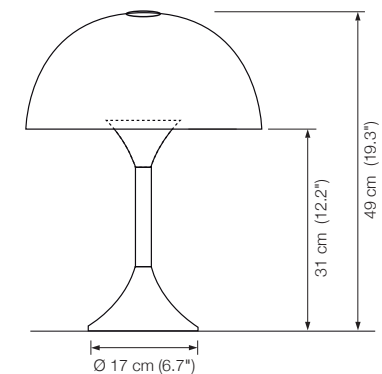

TAU

table lamp

height: approx. 50 cm
shade: glass white-opal, Ø 36 cm (14.2")
lampholder: 3 x E26, max. 100 Watt
middle part: walnut mocha (standard)*
electric wire: 2,5 m (8.2 ft)
dimmer: built in

TAU – Ms Solid brass polished, lacquered
TAU – Mt Solid brass matt brushed, lacquered
TAU – Ni Solid brass, nickel-plated
TAU – Nm Solid brass nickel-plated, matt brushed
TAU – Cr Solid brass, chrome-plated
TAU – Cu Solid brass copper-plated, lacquered
TAU – Cm Solid brass copper-plated, matt brushed, lacquered
TAU – Br Solid brass bronzed, lacquered
TAU – Bd Solid brass dark-bronzed, lacquered

* optional: walnut cognac
Please indicate with order.

Energy class: A+

Additional USA 110 V conversion kit: available on request
110 V bulbs not included