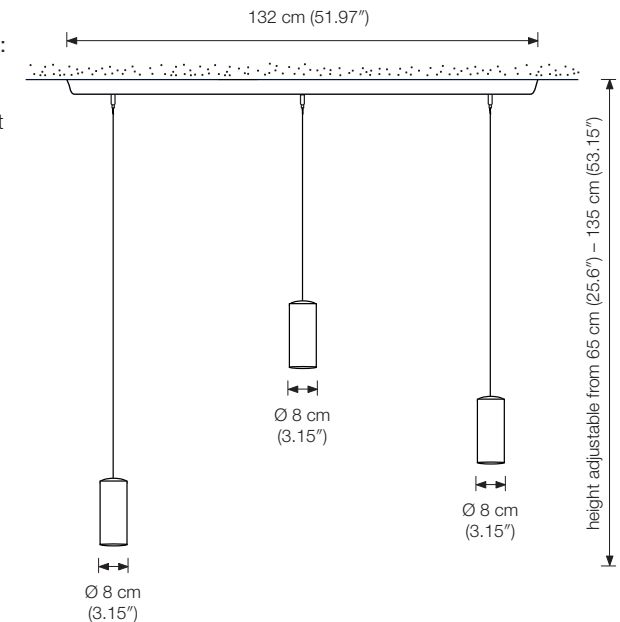

P80-3

triple pendant lamp, individually height-adjustable

height: 3 x from 65 cm (25.6") – 135 cm (53.15") (standard)*
 canopy: 132 cm (51.97") long, 8 cm (3.15") wide, 4 cm (1.57") high
 shade: 3 x Ø 8 cm (3.15"), 16,5 cm (6.5") high
 bulb: 3 x LED (3 x 20 Watt) incl., 6000 Lumen
 color temperature: Dim-to-Warm from 3100° – 1850 °K
 color rendering: > 90 Ra
 dimmer: possible via house installation**

Energy class: A++ to A

4" junction box: covered
 Additional USA 110 V conversion kit:
 available on request

* other suspension heights on request

** z.B. JUNG 1224 LED UDE

VS Manufaktur e.K.

Wahlwiesenstr. 1
71711 Steinheim
Germany