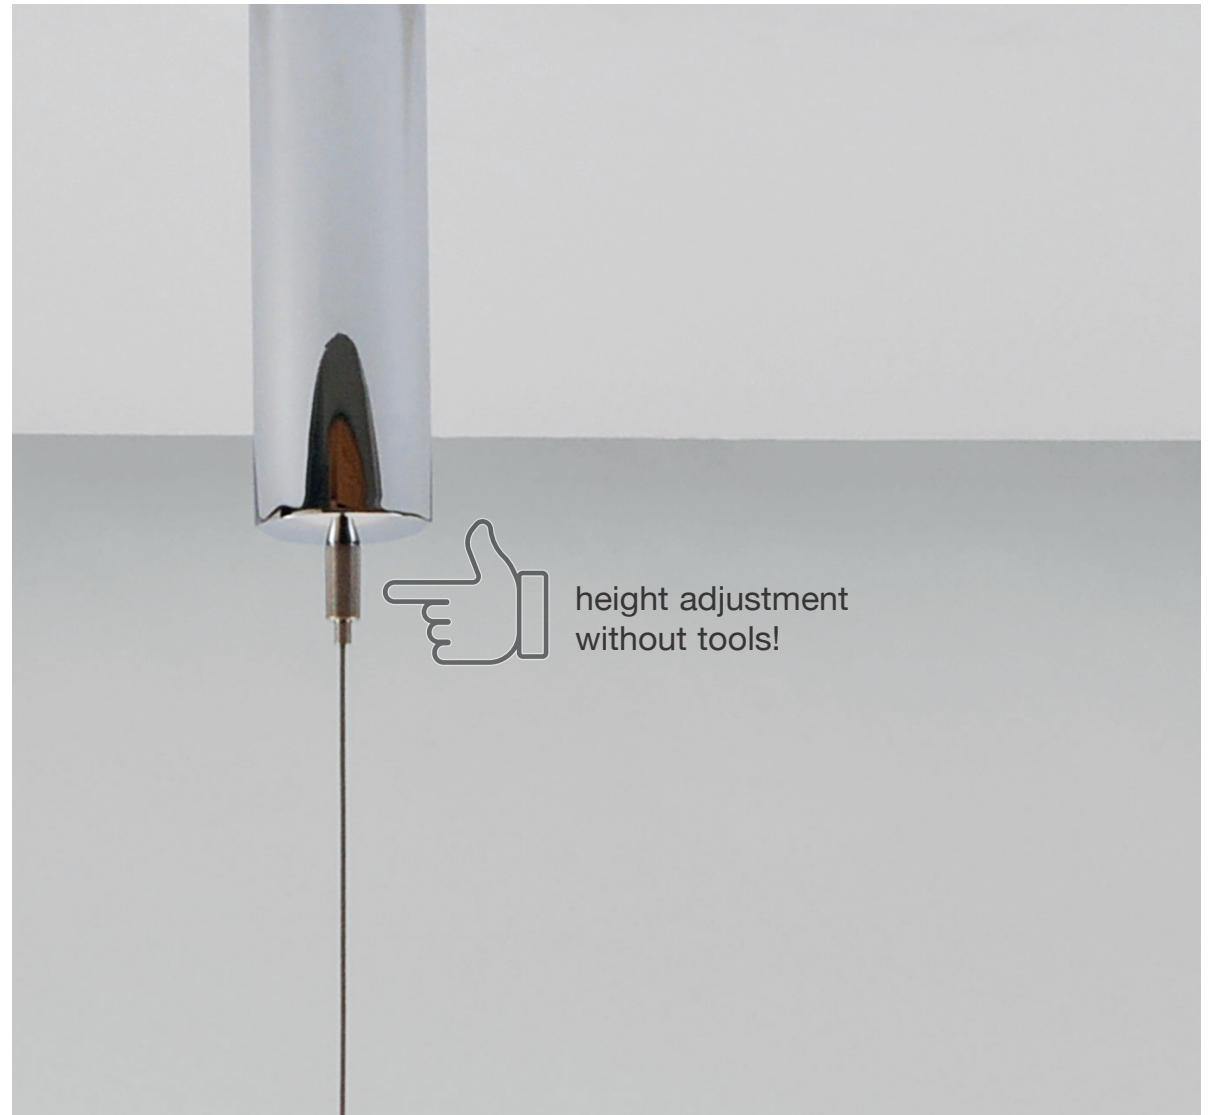

P80-3

triple pendant lamp, individually height-adjustable

height: 3 x from 65 cm (25.6") – 135 cm (53.15") (standard)*
 canopy: 132 cm (51.97") long, 8 cm (3.15") wide, 4 cm (1.57") high
 shade: 3 x Ø 8 cm (3.15"), 16,5 cm (6.5") high
 bulb: 3 x LED (3 x 20 Watt) incl., 6000 Lumen
 color temperature: Dim-to-Warm from 3100° – 1850 °K
 color rendering: > 90 Ra
 dimmer: possible via house installation**

Energy class: A++ to A

4" junction box: covered
 Additional USA 110 V conversion kit:
 available on request

* other suspension heights on request

** z.B. JUNG 1224 LED UDE

VS Manufaktur e.K.

Wahlwiesenstr. 1
71711 Steinheim
Germany