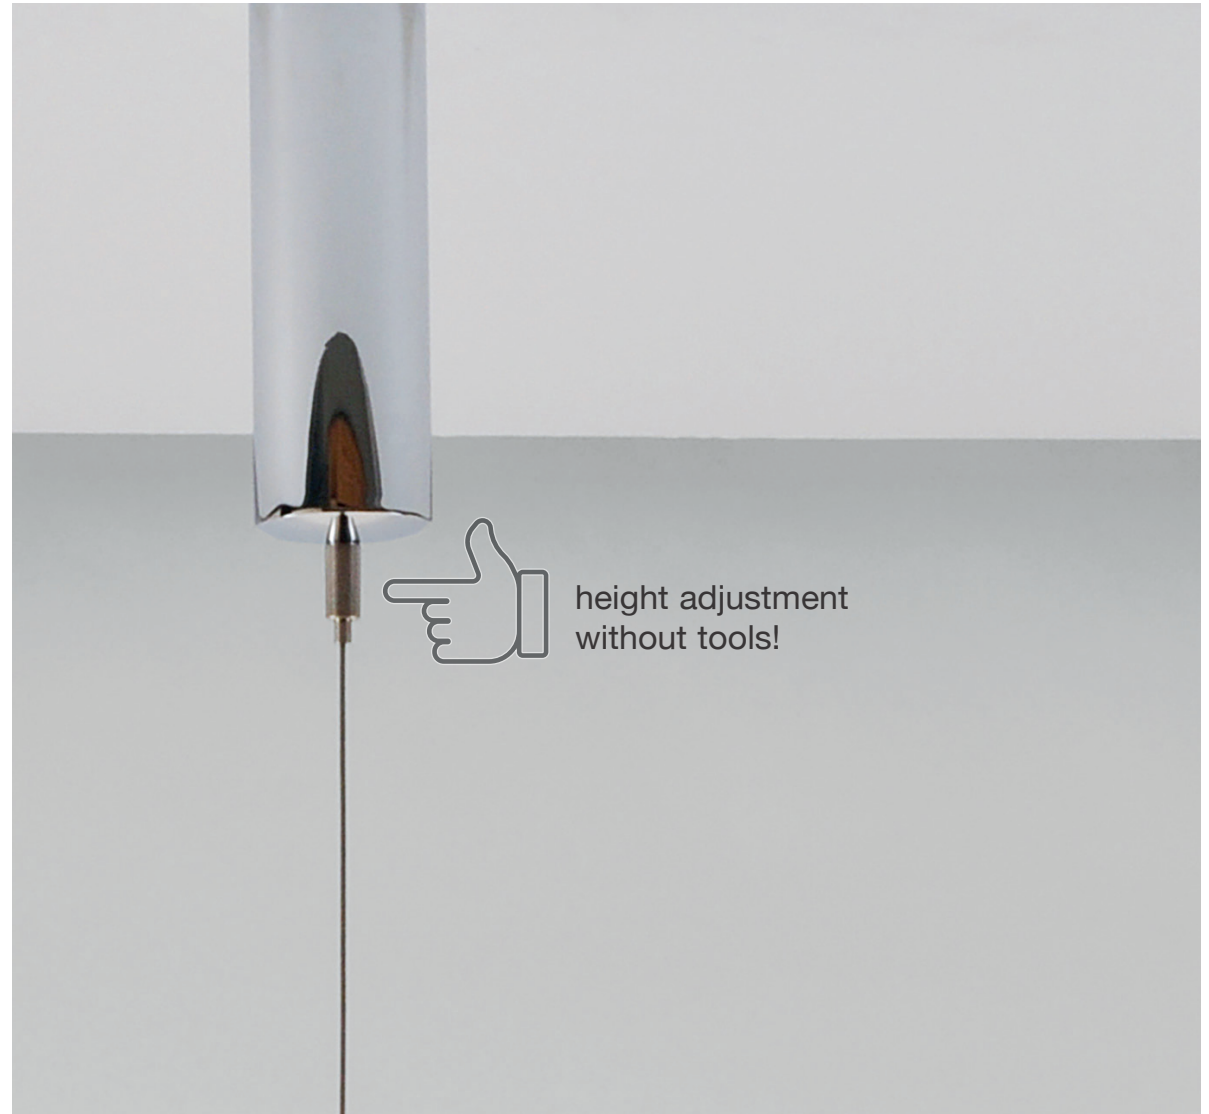

## P80-1

pendant lamp, height adjustable

height: from 65 cm (25.6") – 135 cm (53.15") (standard)\*  
 canopy: Ø 6 cm (2.36")  
 shade: Ø 8 cm (3.15"), 16,5 cm (6.5") high  
 bulb: 1 x LED (20 Watt) incl., 2000 Lumen  
 color temperature: Dim-to-Warm from 3100° – 1850 °K  
 color rendering: > 90 Ra  
 dimmer: possible via house installation\*\*

Energy class: A++ to A

4" junction box: covered

Additional USA 110 V conversion kit:  
 available on request

\* other suspension heights on request

\*\* z.B. JUNG 1224 LED UDE

**VS Manufaktur e.K.**

Wahlwiesenstr. 1  
71711 Steinheim  
Germany