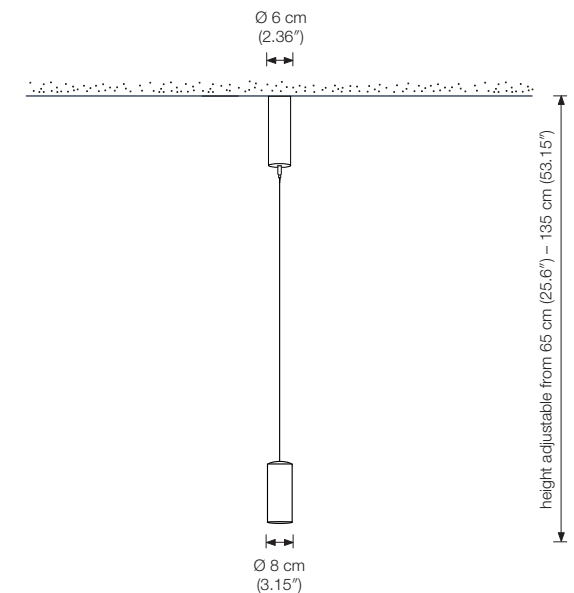

P80-1

pendant lamp, height adjustable

height: from 65 cm (25.6") – 135 cm (53.15") (standard)*
canopy: Ø 6 cm (2.36")
shade: Ø 8 cm (3.15"), 16,5 cm (6.5") high
bulb: 1 x LED (20 Watt) incl., 2000 Lumen
color temperature: Dim-to-Warm from 3100° – 1850 °K
color rendering: > 90 Ra
dimmer: possible via house installation**

P80-1 – Ms Solid brass polished, lacquered
P80-1 – Mt Solid brass matt brushed, lacquered
P80-1 – Ni Solid brass, nickel-plated
P80-1 – Nm Solid brass nickel-plated, matt brushed
P80-1 – Cr Solid brass, chrome-plated
P80-1 – Cu Solid brass copper-plated, lacquered
P80-1 – Cm Solid brass copper-plated, matt brushed, lacquered
P80-1 – Br Solid brass bronzed, lacquered
P80-1 – Bd Solid brass dark-bronzed, lacquered

Energy class: A++ to A

4" junction box: covered

Additional USA 110 V conversion kit:
available on request

* other suspension heights on request

** z.B. JUNG 1224 LED UDE