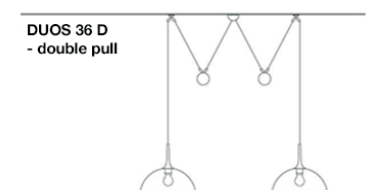

DUOS 36

Pendant lamp

shade: metal Ø 36 cm (14.2")
lampholder: E27 (US: E26), max. 100 W

Available in the following surfaces:

Solid brass polished, lacquered
Solid brass matt brushed, lacquered
Solid brass, nickel-plated
Solid brass nickel-plated, matt brushed
Solid brass, chrome-plated
Solid brass copper-plated, lacquered
Solid brass copper-plated, matt brushed, lacquered
Solid brass bronzed, lacquered
Solid brass dark-bronzed, lacquered

Energy class: A++ to E
(Depending on the used bulb.)

Textile cable black. On request: brown, gold, silver.