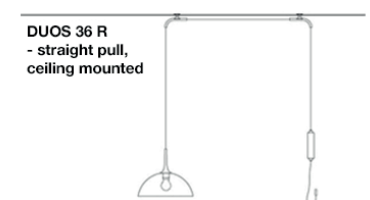

DUOS 36

Pendant lamp

shade: metal Ø 36 cm (14.2")
lampholder: E27 (US: E26), max. 100 W

Available in the following surfaces:

Solid brass polished, lacquered
Solid brass matt brushed, lacquered
Solid brass, nickel-plated
Solid brass nickel-plated, matt brushed
Solid brass, chrome-plated
Solid brass copper-plated, lacquered
Solid brass copper-plated, matt brushed, lacquered
Solid brass bronzed, lacquered
Solid brass dark-bronzed, lacquered

Energy class: A++ to E
(Depending on the used bulb.)

Textile cable black. On request: brown, gold, silver.