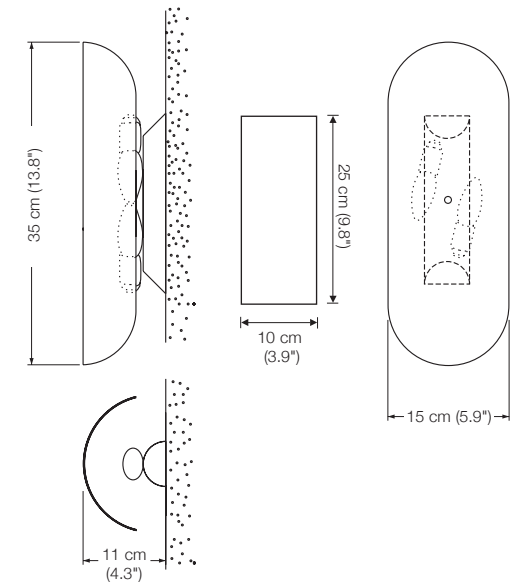

## ALEA

wall lamp  
indirect light

height: 35 cm (13.8")  
shade: metal  
lampholder: 2 x E12, max. 60 W  
dimmer: on site

ALEA – Ms Solid brass polished, lacquered  
ALEA – Mt Solid brass matt brushed, lacquered  
ALEA – Ni Solid brass, nickel-plated  
ALEA – Nm Solid brass nickel-plated, matt brushed  
ALEA – Cr Solid brass, chrome-plated  
ALEA – Cu Solid brass copper-plated, lacquered  
ALEA – Cm Solid brass copper-plated, matt brushed, lacquered  
ALEA – Br Solid brass bronzed, lacquered  
ALEA – Bd Solid brass dark-bronzed, lacquered

Energy class: A++ to E  
(Depending on the used bulb.)

4" junction box: not covered  
Backplate rectangular 25 x 10 cm (9.8" x 3.9", standard)  
or 25 x 12 cm (9.8" x 4.7", please indicate with order)

Additional USA 110 V conversion kit (ALIA / ALEA): available on request  
110 V bulbs not included