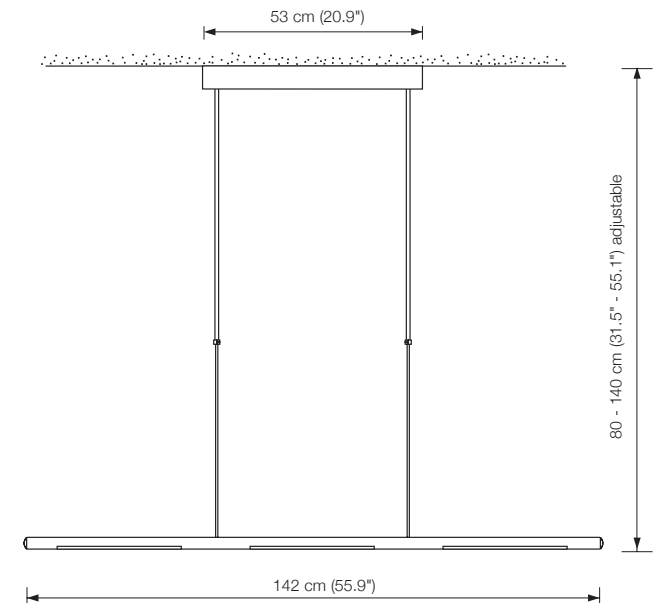

PEN 142

pendant lamp, height adjustable
all light elements can be rotated (360°)

length: 142 cm (55.9")
canopy: 53 x 5 x 5 cm (20.9" x 2.0" x 2.0")
height: 80 to 140 cm (31.5" to 55.1") adjustable (standard)*
bulb: 3 x LED 150 (approx. 24 watts in total) incl.
exchangeable
approx. 2200 Lumen
color temperature: warmwhite 2700 K
color rendering: > 90 Ra
dimmer: possible via house installation or Casambi**

PEN 142 – Ms	Solid brass polished, lacquered	1.692 €
PEN 142 – Mt	Solid brass matt brushed, lacquered	1.853 €
PEN 142 – Ni	Solid brass, nickel-plated	1.692 €
PEN 142 – Nm	Solid brass nickel-plated, matt brushed	1.853 €
PEN 142 – Cr	Solid brass, chrome-plated	1.853 €
PEN 142 – Cu	Solid brass copper-plated, lacquered	1.861 €
PEN 142 – Cm	Solid brass copper-plated, matt brushed, lacquered	1.946 €
PEN 142 – Br	Solid brass bronzed, lacquered	2.031 €
PEN 142 – Bd	Solid brass dark-bronzed, lacquered	2.200 €

Energy class: A++ to A

* The following suspensions on request (without surcharge):

Overall height 105 – 200 cm (41.3" – 78.7")

Overall height 130 – 250 cm (51.2" – 98.4")

Other pendulum lengths possible on request (with additional charge of 286 €)

** We recommend (without obligation) the following dimmer brands:

- Jung 1731DD
- Feller 40300.RC
- Arditì 027505
- Casambi Dimmer 800598 / 800680
- Kopp 8033