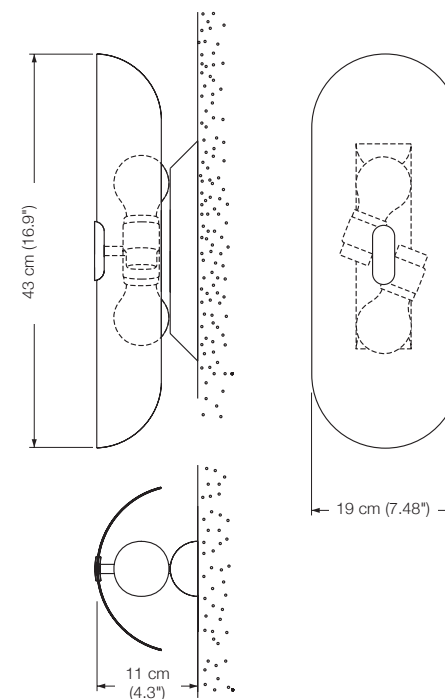

Energy class: A++ to A

GEA wall lamp

height: 43 cm (16.9")
 shade: glass white-opal
 lampholder: 2 x E27, max. 2 x 100 W
 bulb: 2 x E27 LED á 1055 Lumen, 10,5 W incl., dimmable
 dimmer: on site

GEA – Ms	Solid brass polished, lacquered	630 €
GEA – Mt	Solid brass matt brushed, lacquered	662 €
GEA – Ni	Solid brass, nickel-plated	630 €
GEA – Nm	Solid brass nickel-plated, matt brushed	662 €
GEA – Cr	Solid brass, chrome-plated	662 €
GEA – Cu	Solid brass copper-plated, lacquered	693 €
GEA – Cm	Solid brass copper-plated, matt brushed, lacquered	725 €
GEA – Br	Solid brass bronzed, lacquered	756 €
GEA – Bd	Solid brass dark-bronzed, lacquered	819 €

Energy class: A++ to E
 (Depending on the used bulb.)
 This model will be sold with a class A+ bulb.

ALIA

wall lamp indirect light

height: 47 cm (18.5")
 shade: metal
 lampholder: 2 x E27, max. 2 x 100 W
 bulb: 2 x E27 LED á 1055 Lumen, 10,5 W incl., dimmable
 dimmer: on site