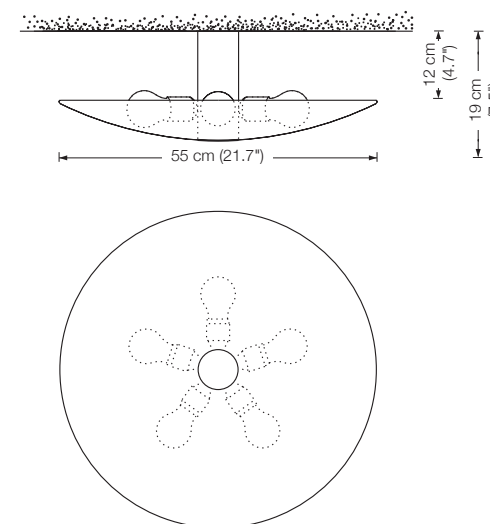

GELA 55

ceiling lamp

shade: glass white-opal Ø 55 cm (21.7")
lampholder: 5 x E27, max. 5 x 100 W
dimmer: possible via house installation or Casambi*

GELA 55 – Ms	Solid brass polished, lacquered	684 €
GELA 55 – Mt	Solid brass matt brushed, lacquered	719 €
GELA 55 – Ni	Solid brass, nickel-plated	684 €
GELA 55 – Nm	Solid brass nickel-plated, matt brushed	719 €
GELA 55 – Cr	Solid brass, chrome-plated	719 €
GELA 55 – Cu	Solid brass copper-plated, lacquered	753 €
GELA 55 – Cm	Solid brass copper-plated, matt brushed, lacquered	787 €
GELA 55 – Br	Solid brass bronzed, lacquered	821 €
GELA 55 – Bd	Solid brass dark-bronzed, lacquered	890 €
By request: 5 x E27 LED-bulb (75 W)		61 €

Please indicate with order.

special length (distance to wall / ceiling) on request

Energy class: A++ to E
(Depending on the used bulb.)