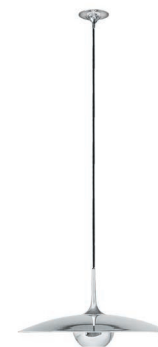

ONOS 55 P – Pendant

Pendant lamp

canopy: Ø 12 cm (4.7")
shade: metal Ø 55 cm (21.7"), metal light diffuser
lampholder: E27, max. 100 W

ONOS 55 P – Ms	Solid brass polished, lacquered	1.157 €
ONOS 55 P – Mt	Solid brass matt brushed, lacquered	1.272 €
ONOS 55 P – Ni	Solid brass, nickel-plated	1.157 €
ONOS 55 P – Nm	Solid brass nickel-plated, matt brushed	1.272 €
ONOS 55 P – Cr	Solid brass, chrome-plated	1.272 €
ONOS 55 P – Cu	Solid brass copper-plated, lacquered	1.272 €
ONOS 55 P – Cm	Solid brass copper-plated, matt brushed, lacquered	1.330 €
ONOS 55 P – Br	Solid brass bronzed, lacquered	1.388 €
ONOS 55 P – Bd	Solid brass dark-bronzed, lacquered	1.504 €