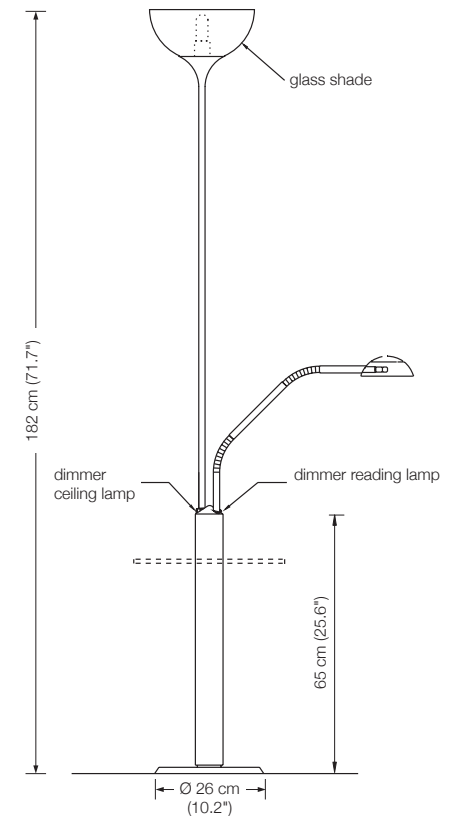

MYOS

floor lamp / floor reading lamp

height:	182 cm (71.7")
width reading lamp:	approx. 50 cm (19.7")
shade floor lamp:	glass white-opal, Ø 26 cm (10.2")
shade reading lamp:	metal Ø 12 cm (4.7"), adjustable
lampholder floor lamp:	E27, max. 250 W / 230 V
bulb floor lamp:	1 x E27 LED á 1521 Lumen, 14,5 W incl. 2700° K, dimmable
lampholder reading lamp:	GY6.35, max. 50 W / 12 V
bulb reading lamp:	1 x G6 incl., 35 W $\hat{=}$ 50 W, dimmable
electric wire:	4 m (13.1 ft)
dimmer:	2 x built in

MYOS – Ms	Solid brass polished, lacquered	2.177 €
MYOS – Mt	Solid brass matt brushed, lacquered	2.394 €
MYOS – Ni	Solid brass, nickel-plated	2.177 €
MYOS – Nm	Solid brass nickel-plated, matt brushed	2.394 €
MYOS – Cr	Solid brass, chrome-plated	2.394 €
MYOS – Cu	Solid brass copper-plated, lacquered	2.394 €
MYOS – Cm	Solid brass copper-plated, matt brushed, lacquered	2.503 €
MYOS – Br	Solid brass bronzed, lacquered	2.612 €
MYOS – Bd	Solid brass dark-bronzed, lacquered	2.830 €
glass tabletop		306 €
Ø 36 cm (14.2"), height 50 cm (19.7"), clear glass 10 mm (0.4")		

Energy class: A++ to E
(Depending on the used bulb.)
This model will be sold with a class A+ bulb.
Energy class reading lamp: B
This model will be sold with a class B bulb.