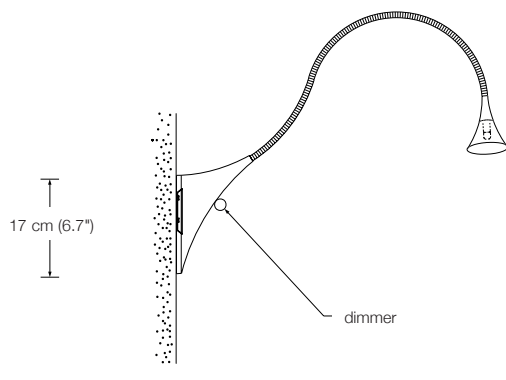

VAO

wall lamp,
flexible and specially reinforced metal arm

height: approx. 44 cm (17.3")
shade: TEFLON white, Ø 7 cm (2.8")
lampholder: GY6.35, max. 20 W / 12 V
bulb: 1 x G6 incl., 35 W $\hat{=}$ 50 W, dimmable
dimmer: built in

VAO – Ms	Solid brass polished, lacquered	765 €
VAO – Mt	Solid brass matt brushed, lacquered	840 €
VAO – Ni	Solid brass, nickel-plated	765 €
VAO – Nm	Solid brass nickel-plated, matt brushed	840 €
VAO – Cr	Solid brass, chrome-plated	840 €
VAO – Cu	Solid brass copper-plated, lacquered	842 €
VAO – Cm	Solid brass copper-plated, matt brushed, lacquered	880 €
VAO – Br	Solid brass bronzed, lacquered	918 €
VAO – Bd	Solid brass dark-bronzed, lacquered	995 €

Energy class: C

This model will be sold with a class C bulb.