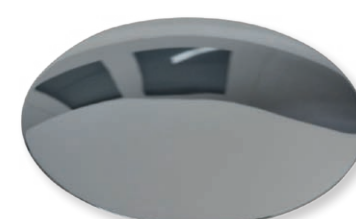

Cr
Solid brass, chrome-plated