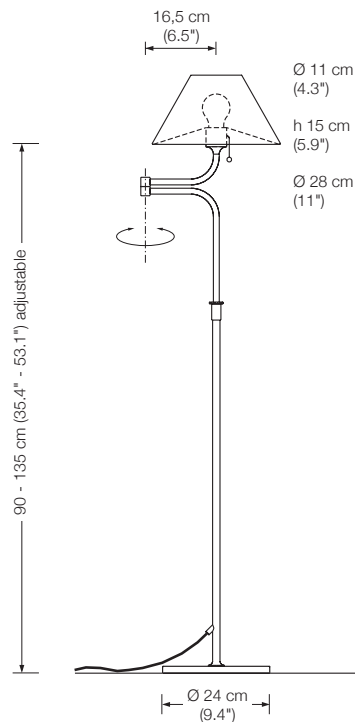

LESAN M

floor reading lamp

height: 90 - 135 cm (35.4" - 53.1") adjustable
shade: metal Ø 28 cm (11")
lampholder: E27, max. 100 W
bulb: 1 x E27 LED á 1055 Lumen, 10,5 W incl.
2700° K, 10,5 W $\hat{=}$ 75 W, dimmable
electric wire: 3 m (9.8 ft)
dimmer: on cord

LESAN M – Ms	Solid brass polished, lacquered	1.228 €
LESAN M – Mt	Solid brass matt brushed, lacquered	1.352 €
LESAN M – Ni	Solid brass, nickel-plated	1.228 €
LESAN M – Nm	Solid brass nickel-plated, matt brushed	1.352 €
LESAN M – Cr	Solid brass, chrome-plated	1.352 €
LESAN M – Cu	Solid brass copper-plated, lacquered	1.352 €
LESAN M – Cm	Solid brass copper-plated, matt brushed, lacquered	1.412 €
LESAN M – Br	Solid brass bronzed, lacquered	1.474 €
LESAN M – Bd	Solid brass dark-bronzed, lacquered	1.597 €

LESAN S

floor reading lamp

height: 90 - 135 cm (35.4" - 53.1") adjustable
shade: silk* Ø 28 cm (11")
lampholder: E27, max. 100 W
bulb: 1 x E27 LED á 1055 Lumen, 10,5 W incl.
2700° K, 10,5 W $\hat{=}$ 75 W, dimmable
electric wire: 3 m (9.8 ft)
dimmer: on cord

LESAN S – Ms	Solid brass polished, lacquered	1.068 €
LESAN S – Mt	Solid brass matt brushed, lacquered	1.142 €
LESAN S – Ni	Solid brass, nickel-plated	1.068 €
LESAN S – Nm	Solid brass nickel-plated, matt brushed	1.142 €
LESAN S – Cr	Solid brass, chrome-plated	1.142 €
LESAN S – Cu	Solid brass copper-plated, lacquered	1.175 €
LESAN S – Cm	Solid brass copper-plated, matt brushed, lacquered	1.228 €
LESAN S – Br	Solid brass bronzed, lacquered	1.282 €
LESAN S – Bd	Solid brass dark-bronzed, lacquered	1.388 €

* fabric required: 50 x 80 cm (19.7" x 31.5")

Energy class LESAN M / S: A++ to E
(Depending on the used bulb.)
This model will be sold with a class A+ bulb.