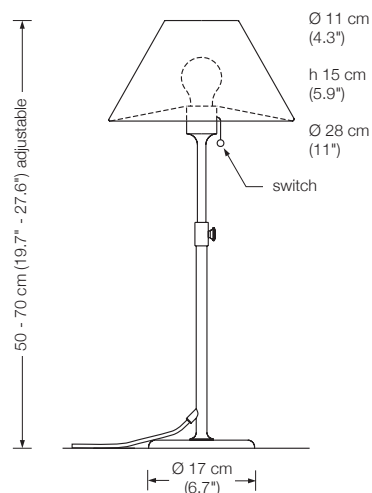

ELAS – Ms	Solid brass polished, lacquered	952 €
ELAS – Mt	Solid brass matt brushed, lacquered	1.048 €
ELAS – Ni	Solid brass, nickel-plated	952 €
ELAS – Nm	Solid brass nickel-plated, matt brushed	1.048 €
ELAS – Cr	Solid brass, chrome-plated	1.048 €
ELAS – Cu	Solid brass copper-plated, lacquered	1.048 €
ELAS – Cm	Solid brass copper-plated, matt brushed, lacquered	1.094 €
ELAS – Br	Solid brass bronzed, lacquered	1.142 €
ELAS – Bd	Solid brass dark-bronzed, lacquered	1.237 €

ELAS S

table lamp

height: 50 - 70 cm (19.7" - 27.6") adjustable
shade: silk* Ø 28 cm (11")
lampholder: E27, max. 100 W
bulb: 1 x E27 LED á 1055 Lumen, 10,5 W incl.
2700° K, 11 W $\hat{=}$ 75 W, dimmable
electric wire: 2,5 m (8.2 ft)
dimmer: on cord

ELAS S – Ms	Solid brass polished, lacquered	731 €
ELAS S – Mt	Solid brass matt brushed, lacquered	783 €
ELAS S – Ni	Solid brass, nickel-plated	731 €
ELAS S – Nm	Solid brass nickel-plated, matt brushed	783 €
ELAS S – Cr	Solid brass, chrome-plated	783 €
ELAS S – Cu	Solid brass copper-plated, lacquered	804 €
ELAS S – Cm	Solid brass copper-plated, matt brushed, lacquered	841 €
ELAS S – Br	Solid brass bronzed, lacquered	878 €
ELAS S – Bd	Solid brass dark-bronzed, lacquered	951 €

* fabric required: 50 x 80 cm (19.7" x 31.5")

Energy class ELAS / ELAS S: A++ to E
(Depending on the used bulb.)

This model will be sold with a class A+ bulb.