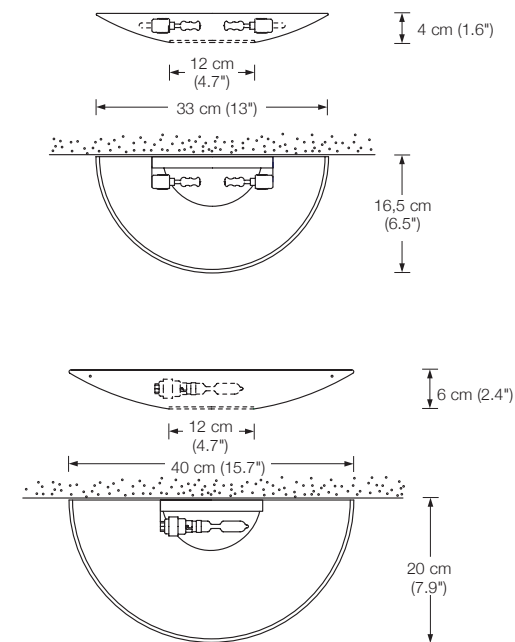

Please indicate with order.

Energy class: D

This model will be sold with a class D bulb.

ERA 40

wall lamp

width: 40 cm (15.7")
 bottom glass diffuser
 lampholder: B15d, max. 150 W / 230 V
 bulb: 1 x B15d, 100 W incl.

Please indicate with order.

Energy class: D

This model will be sold with a class D bulb.

EREA 55

ceiling lamp

height: standard 60 cm (23.6")
or on request
(min. 40 cm (15.7") to max. 200 cm (78.7"))

shade: glass white-opal Ø 55 cm (21.7")