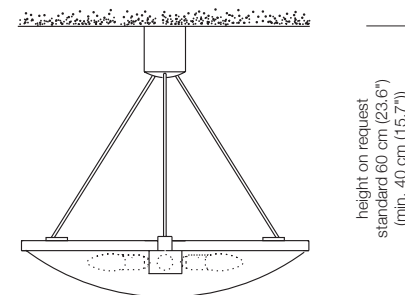

EREA 55

ceiling lamp

height: standard 60 cm (23.6")
or on request
(min. 40 cm (15.7") to max. 200 cm (78.7"))

shade: glass white-opal Ø 55 cm (21.7")

lampholder: 6 x E14, max. 6 x 60 W

dimmer: possible via house installation or Casambi*

EREA 55 – Ms	Solid brass polished, lacquered	2.047 €
EREA 55 – Mt	Solid brass matt brushed, lacquered	2.190 €
EREA 55 – Ni	Solid brass, nickel-plated	2.047 €
EREA 55 – Nm	Solid brass nickel-plated, matt brushed	2.190 €
EREA 55 – Cr	Solid brass, chrome-plated	2.190 €
EREA 55 – Cu	Solid brass copper-plated, lacquered	2.252 €
EREA 55 – Cm	Solid brass copper-plated, matt brushed, lacquered	2.354 €
EREA 55 – Br	Solid brass bronzed, lacquered	2.457 €
EREA 55 – Bd	Solid brass dark-bronzed, lacquered	2.661 €

Energy class: A++ to E
(Depending on the used bulb.)

* We recommend (without obligation) the following dimmer brands:

- Jung 1731DD
- Feller 40300.RC
- Arditì 027505
- Casambi Dimmer 800598 / 800680
- Kopp 8033