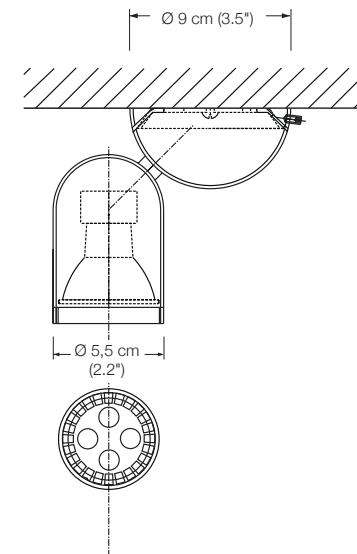

OY

spot
rotatable 360°

height of shade: 8,4 cm (3.3")
Ø shade: 5,5 cm (2.2")
Ø wall installation: 9 cm (3.5")
lampholder: GU10 (high-voltage)
bulb: 1 x GU10, 575 Lumen incl.
dimmable
exchangeable
color temperature: warmwhite 2700 K
color rendering: > 90 Ra

OY – Ms	Solid brass polished, lacquered	514 €
OY – Mt	Solid brass matt brushed, lacquered	557 €
OY – Ni	Solid brass, nickel-plated	514 €
OY – Nm	Solid brass nickel-plated, matt brushed	557 €
OY – Cr	Solid brass, chrome-plated	557 €
OY – Cu	Solid brass copper-plated, lacquered	565 €
OY – Cm	Solid brass copper-plated, matt brushed, lacquered	591 €
OY – Br	Solid brass bronzed, lacquered	617 €
OY – Bd	Solid brass dark-bronzed, lacquered	668 €

Energy class: A++ to A

Replacement bulbs can be ordered through VS Manufaktur.