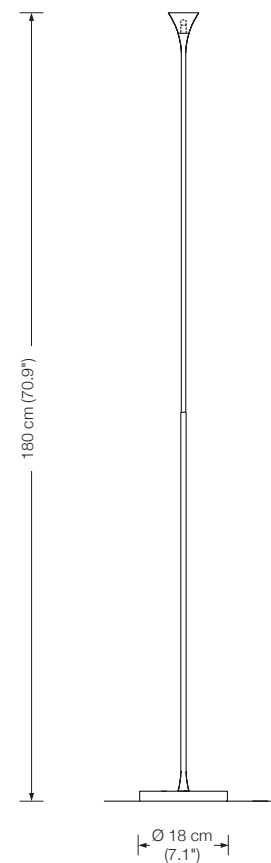

LOT

floor lamp

height: 180 cm (70.9")
shade: TEFLON white, Ø 7 cm (2.8")
lampholder: GY6.35, max. 50 W / 12 V
bulb: 1 x G6 incl., 50 W $\triangleq$ 75 W, dimmable
electric wire: 2,5 m (8.2 ft)
dimmer: sensor (touch dimmer)*

LOT – Ms	Solid brass polished, lacquered	1.037 €
LOT – Mt	Solid brass matt brushed, lacquered	1.141 €
LOT – Ni	Solid brass, nickel-plated	1.037 €
LOT – Nm	Solid brass nickel-plated, matt brushed	1.141 €
LOT – Cr	Solid brass, chrome-plated	1.141 €
LOT – Cu	Solid brass copper-plated, lacquered	1.141 €
LOT – Cm	Solid brass copper-plated, matt brushed, lacquered	1.193 €
LOT – Br	Solid brass bronzed, lacquered	1.245 €
LOT – Bd	Solid brass dark-bronzed, lacquered	1.349 €

* also available: dimmer on cord
Please indicate with order

Energy class: B
This model will be sold with a class B bulb.