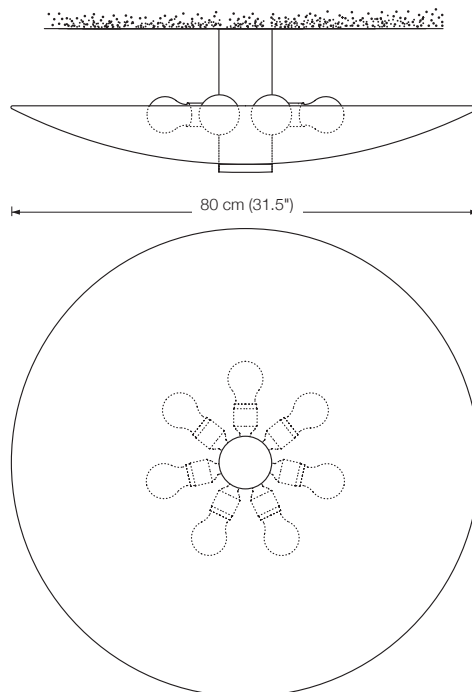

GELA 80

ceiling lamp

shade: glass white-opal Ø 80 cm (31.5")
lampholder: 7 x E27, max. 7 x 100 W
dimmer: possible via house installation or Casambi*

GELA 80 – Ms	Solid brass polished, lacquered	1.413 €
GELA 80 – Mt	Solid brass matt brushed, lacquered	1.483 €
GELA 80 – Ni	Solid brass, nickel-plated	1.413 €
GELA 80 – Nm	Solid brass nickel-plated, matt brushed	1.483 €
GELA 80 – Cr	Solid brass, chrome-plated	1.483 €
GELA 80 – Cu	Solid brass copper-plated, lacquered	1.554 €
GELA 80 – Cm	Solid brass copper-plated, matt brushed, lacquered	1.625 €
GELA 80 – Br	Solid brass bronzed, lacquered	1.695 €
GELA 80 – Bd	Solid brass dark-bronzed, lacquered	1.837 €
By request: 7 x E27 LED-bulb (75 W)		86 €

Please indicate with order.