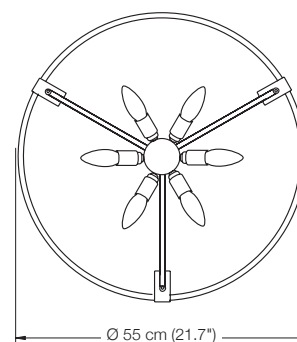

EREA 55

ceiling lamp

height: standard 60 cm (23.6")
or on request
(min. 40 cm (15.7") to max. 200 cm (78.7"))

shade: glass white-opal Ø 55 cm (21.7")

lampholder: 6 x E14, max. 6 x 60 W

dimmer: possible via house installation or Casambi*

EREA 55 – Ms	Solid brass polished, lacquered	2.047 €
EREA 55 – Mt	Solid brass matt brushed, lacquered	2.190 €
EREA 55 – Ni	Solid brass, nickel-plated	2.047 €
EREA 55 – Nm	Solid brass nickel-plated, matt brushed	2.190 €
EREA 55 – Cr	Solid brass, chrome-plated	2.190 €
EREA 55 – Cu	Solid brass copper-plated, lacquered	2.252 €
EREA 55 – Cm	Solid brass copper-plated, matt brushed, lacquered	2.354 €
EREA 55 – Br	Solid brass bronzed, lacquered	2.457 €
EREA 55 – Bd	Solid brass dark-bronzed, lacquered	2.661 €

Energy class: A++ to E
(Depending on the used bulb.)

* We recommend (without obligation) the following dimmer brands:

- Jung 1731DD
- Feller 40300.RC
- Arditì 027505
- Casambi Dimmer 800598 / 800680
- Kopp 8033