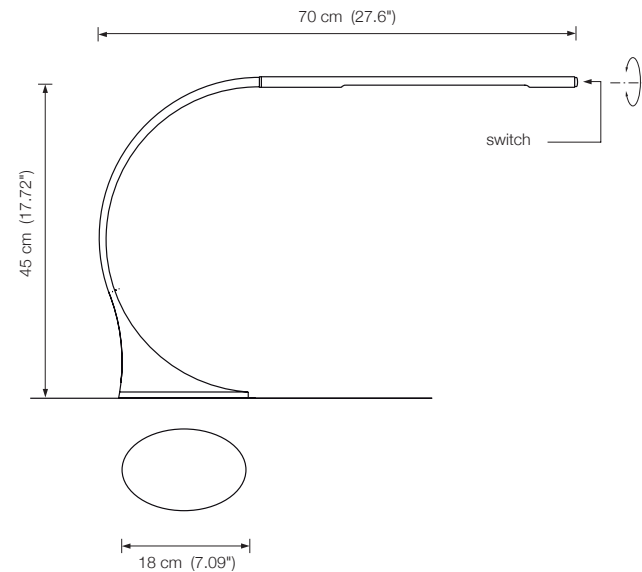

* optional: walnut cognac
 Please indicate with order.

Energy class: A+

TOLED desk lamp

height: 45 cm (17.7")
width: 70 cm (27.6")
shade: rotatable
bulb: 1 x LED 150 (approx. 6 Watt) incl.
exchangeable
approx. 600 Lumen
color temperature: warmwhite 2700 K
color rendering: > 90 Ra
electric wire: 2,5 m (8.2 ft)

Energy class: A++ to A

PIN T

desk lamp

height: 45 cm (17.7")
 width: 70 cm (27.6")
 shade: rotatable
 bulb: 1 x LED 150 (approx. 6 Watt) incl.
 exchangeable
 approx. 600 Lumen
 color temperature: warmwhite 2700 K
 color rendering: > 90 Ra
 electric wire: 3 m (9.8 ft)