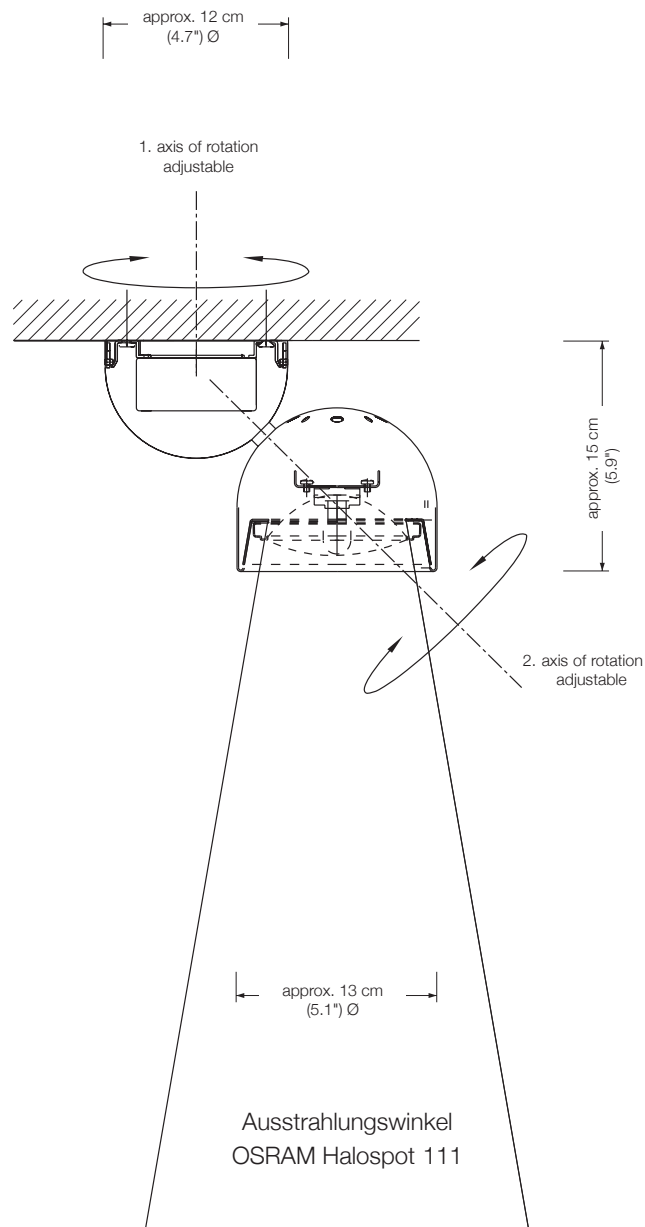

OYO

spotlight
swivelling to all sides
for reflector-lights

Ø wall installation: approx. 12 cm (4.7")
Ø shade: approx. 13 cm (5.1")
lampholder: G53
bulb: 1 x GU53 LED Spot (8,5 W $\hat{=}$ 50 W), 24 ° incl.*
dimmable
exchangeable
approx. 450 Lumen
color temperature: warmwhite 2700 K
color rendering: > 90 Ra

OYO – Ms	Solid brass polished, lacquered	750 €
OYO – Mt	Solid brass matt brushed, lacquered	825 €
OYO – Ni	Solid brass, nickel-plated	750 €
OYO – Nm	Solid brass nickel-plated, matt brushed	825 €
OYO – Cr	Solid brass, chrome-plated	825 €
OYO – Cu	Solid brass copper-plated, lacquered	825 €
OYO – Cm	Solid brass copper-plated, matt brushed, lacquered	862 €
OYO – Br	Solid brass bronzed, lacquered	900 €
OYO – Bd	Solid brass dark-bronzed, lacquered	975 €

* other bulbs on request.

Energy class: A
This model will be sold with a class A bulb.