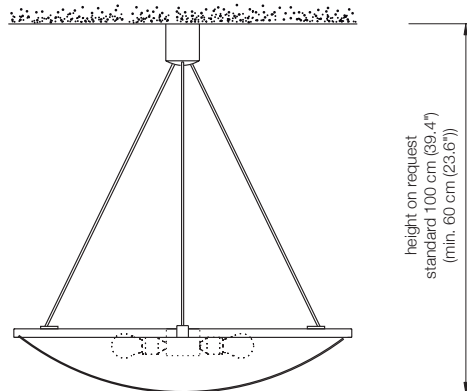

EREA 80 ceiling lamp

height: standard 100 cm (39.4")
or on request
(min. 60 cm (23.6") to max. 200 cm (78.7"))

shade: glass white-opal Ø 80 cm (31.5")

lampholder: 6 x E27, max. 6 x 205 W

dimmer: possible via house installation or Casambi*

EREA 80 – Ms	Solid brass polished, lacquered	2.115 €
EREA 80 – Mt	Solid brass matt brushed, lacquered	2.263 €
EREA 80 – Ni	Solid brass, nickel-plated	2.115 €
EREA 80 – Nm	Solid brass nickel-plated, matt brushed	2.263 €
EREA 80 – Cr	Solid brass, chrome-plated	2.263 €
EREA 80 – Cu	Solid brass copper-plated, lacquered	2.327 €
EREA 80 – Cm	Solid brass copper-plated, matt brushed, lacquered	2.433 €
EREA 80 – Br	Solid brass bronzed, lacquered	2.539 €
EREA 80 – Bd	Solid brass dark-bronzed, lacquered	2.750 €

Energy class: A++ to E
(Depending on the used bulb.)

* We recommend (without obligation) the following dimmer brands:

- Jung 1731DD
- Feller 40300.RC
- Arditì 027505
- Casambi Dimmer 800598 / 800680
- Kopp 8033