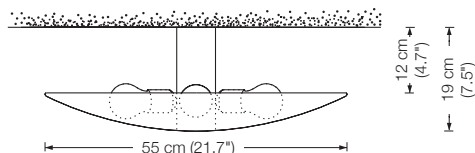

SELA 55

ceiling lamp, indirect lighting

shade: metal Ø 55 cm (21.7")
lampholder: 5 x E27, max. 5 x 100 W
dimmer: possible via house installation or Casambi*

SELA 55 – Ms	Solid brass polished, lacquered	900 €
SELA 55 – Mt	Solid brass matt brushed, lacquered	989 €
SELA 55 – Ni	Solid brass, nickel-plated	900 €
SELA 55 – Nm	Solid brass nickel-plated, matt brushed	989 €
SELA 55 – Cr	Solid brass, chrome-plated	989 €
SELA 55 – Cu	Solid brass copper-plated, lacquered	990 €
SELA 55 – Cm	Solid brass copper-plated, matt brushed, lacquered	1.035 €
SELA 55 – Br	Solid brass bronzed, lacquered	1.080 €
SELA 55 – Bd	Solid brass dark-bronzed, lacquered	1.170 €
By request: 5 x E27 LED-bulb (75 W)		61 €

Please indicate with order.