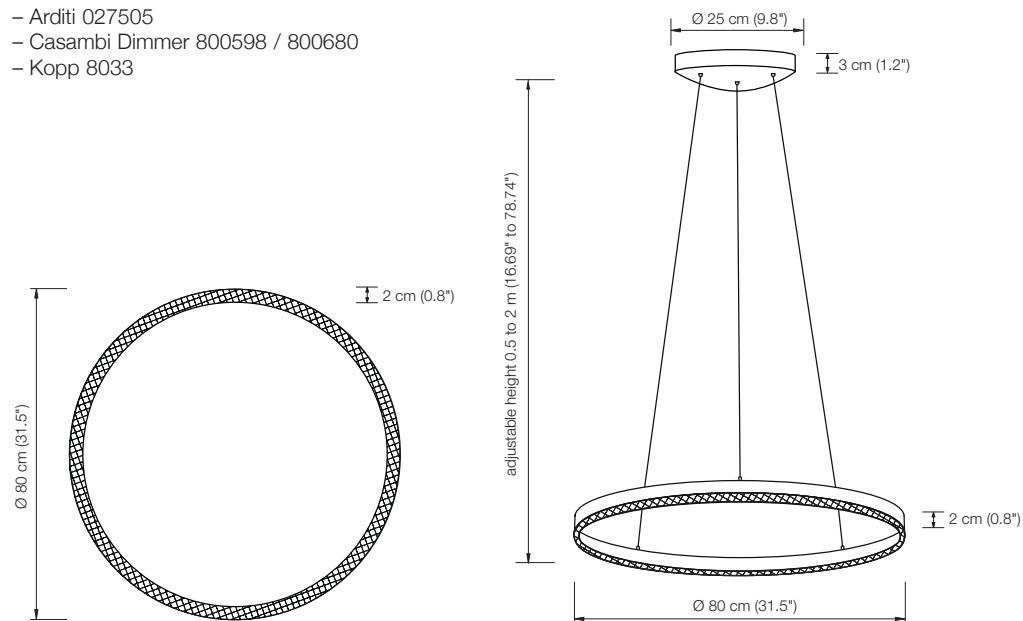

Cm
Solid brass copper-plated, matt brushed, lacquered

Br
Solid brass bronzed, lacquered

Bd
Solid brass dark-bronzed, lacquered

On request
according to RAL card.

ONE 58

LED chandelier

height: adjustable 0.5 to 2 m (16.69" to 78.74") (standard)*
 Ø Ring: 58 cm (22.8")
 Ø canopy: 25 cm (9.8")
 bulb: LED (31,4 Watt) with glare protection incl.
 light upwards and downwards
 approx. 3.020 Lumen
 color temperature: warmwhite 2700 K
 color rendering: > 95 Ra
 dimmer: possible via house installation or Casambi**

ONE 80

LED chandelier

height: adjustable 0.5 to 2 m (16.69" to 78.74") (standard)*
 Ø Ring: 80 cm (31.5")
 Ø canopy: 25 cm (9.8")
 bulb: LED (43 Watt) with glare protection incl.
 light upwards and downwards
 approx. 4.200 Lumen
 color temperature: warmwhite 2700 K
 color rendering: > 95 Ra
 dimmer: possible via house installation or Casambi**

OVA LED chandelier

height:	adjustable 1.5 to 2 m (59.06" to 78.74") (standard)*
oval shade:	125 cm long, 47 wide, 4 cm high (49.2" long, 18.5" wide, 1.6" high)
canopy:	47 cm long, 14 cm wide, 5 cm high (18.5" long, 5.5" wide, 2" high)
illuminant:	LED with glare protection incl. light upwards and downwards approx. 4800 Lumen**
color temperature:	warmwhite 2700 K***
color rendering:	> 95 Ra
dimmer:	possible via house installation or Casambi****