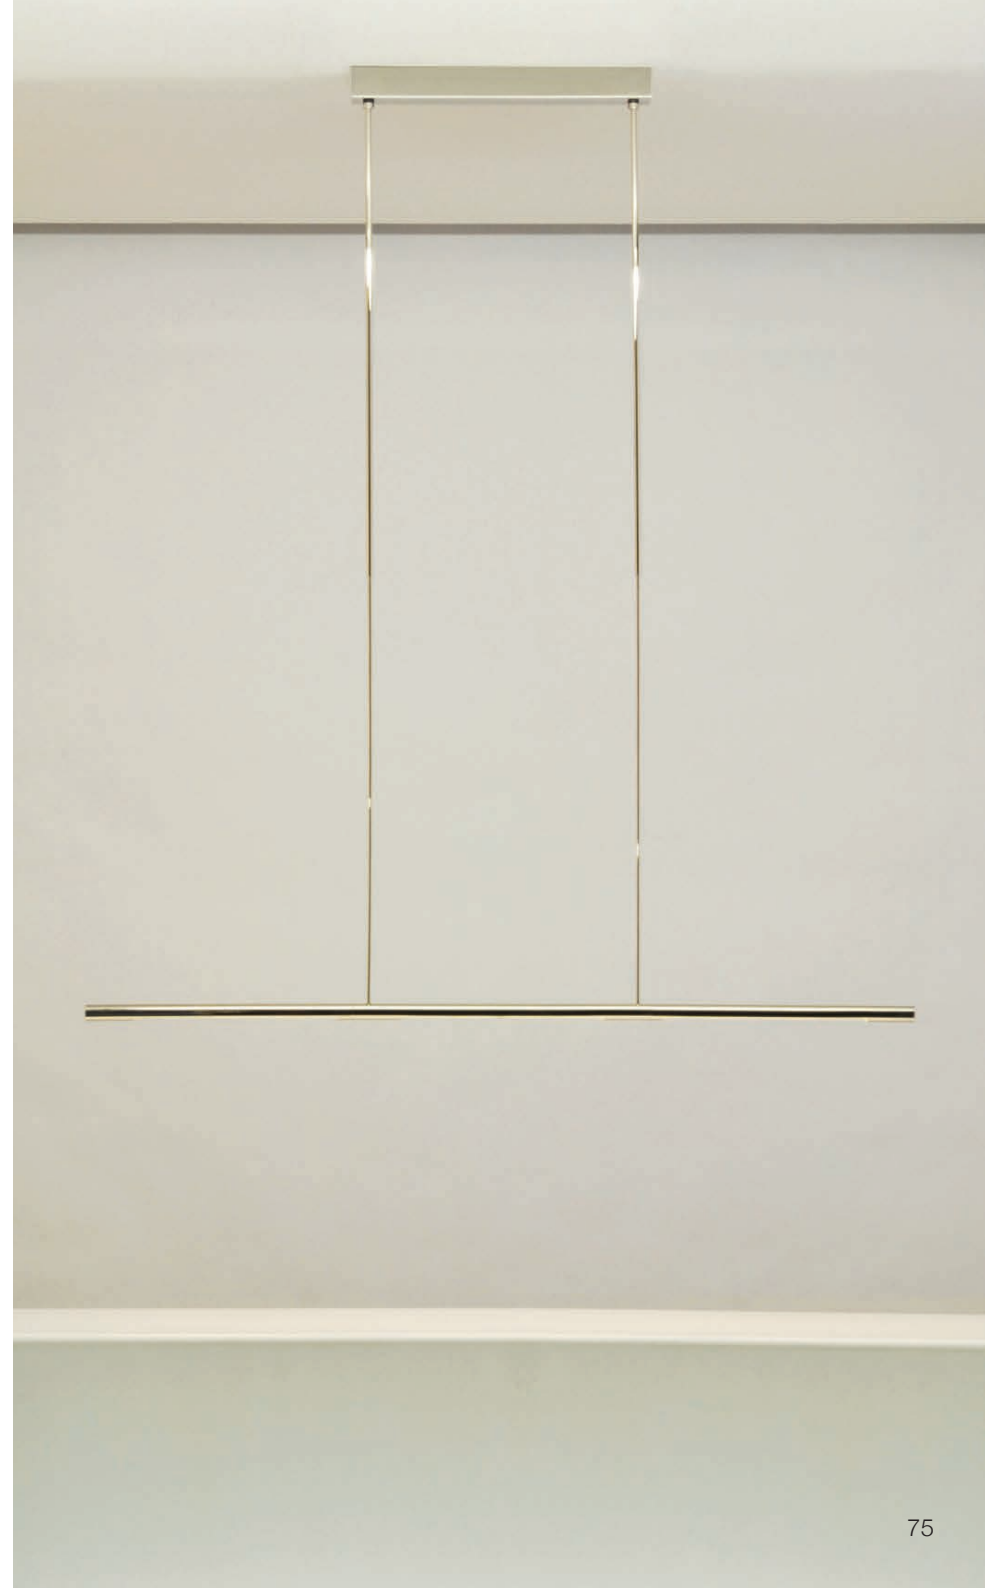

PEN 121

pendant lamp, height adjustable
outer light elements can be rotated (360°)

length: 121 cm (47.6")
canopy: 46,5 x 5 x 5 cm (18.3" x 2.0" x 2.0")
height: 80 to 140 cm (31.5" to 55.1") adjustable (standard)*
bulb: 3 x LED 150 (approx. 24 watts in total) incl.
exchangeable
approx. 2200 Lumen
color temperature: warmwhite 2700 K
color rendering: > 90 Ra
dimmer: possible via house installation or Casambi**

PEN 121 – Ms	Solid brass polished, lacquered	1.692 €
PEN 121 – Mt	Solid brass matt brushed, lacquered	1.853 €
PEN 121 – Ni	Solid brass, nickel-plated	1.692 €
PEN 121 – Nm	Solid brass nickel-plated, matt brushed	1.853 €
PEN 121 – Cr	Solid brass, chrome-plated	1.853 €
PEN 121 – Cu	Solid brass copper-plated, lacquered	1.861 €
PEN 121 – Cm	Solid brass copper-plated, matt brushed, lacquered	1.946 €
PEN 121 – Br	Solid brass bronzed, lacquered	2.031 €
PEN 121 – Bd	Solid brass dark-bronzed, lacquered	2.200 €

Energy class: A++ to A

* The following suspensions on request (without surcharge):

Overall height 105 – 200 cm (41.3" – 78.7")

Overall height 130 – 250 cm (51.2" – 98.4")

Other pendulum lengths possible on request (with additional charge of 286 €)

** We recommend (without obligation) the following dimmer brands:

- Jung 1731DD
- Feller 40300.RC
- Arditì 027505
- Casambi Dimmer 800598 / 800680
- Kopp 8033