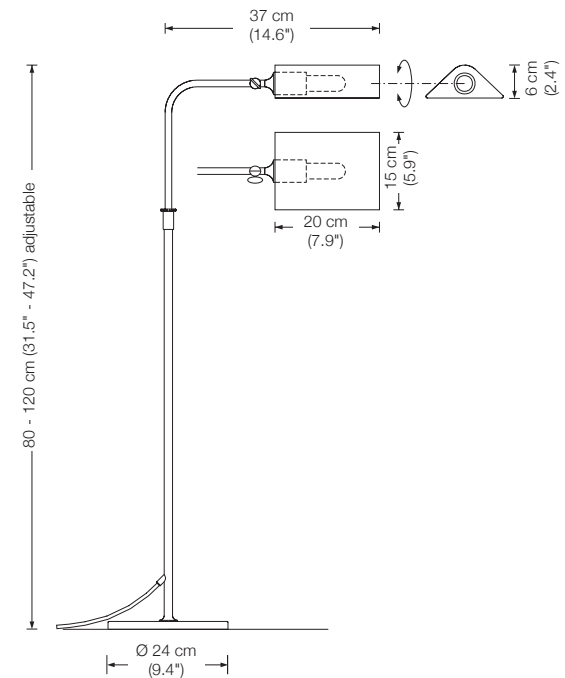

Energy class: B
 This model will be sold with a class B bulb.

CERVANTES

floor reading lamp

height:	80 - 120 cm (31.5" - 47.2") adjustable
shade:	80 - 120 cm (31.5" - 47.2") adjustable
lampholder:	E27, max. 100 W
bulb:	1 x E27 LED á 1055 Lumen, 10,5 W incl. 2700° K, 10,5 W $\hat{=}$ 75 W, dimmable
electric wire:	4 m (13.1 ft)
dimmer:	on cord

Energy class: A++ to E

(Depending on the used bulb.)

This model will be sold with a class A+ bulb.

TOPAN

table lamp

height: 51 cm (20.1")
width: 55 cm (21.7")
shade: Ø 3 cm (1.2"), approx. 23 cm (9.1") long, 180° rotatable
bulb: LED-Line TW (approx. 12,5 W) incl., exchangeable
approx. 1330 Lumen
dimmable
push button 1: tuning white infinitely variable from 2700° – 5700° K
push button 2: on / off / dimming
color rendering: > 95 Ra
electric wire: 3 m (9.8 ft) textile cable black (standard)
dimmer: built in