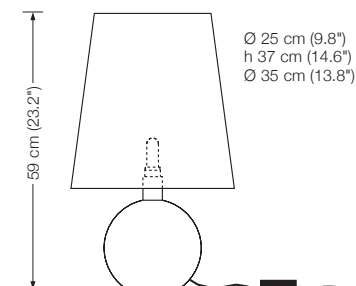

ORA

table lamp

shade: silk*
lampholder: E27, max. 150 W
bulb: 1 x E27 LED á 1055 Lumen, 10,5 W incl.
2700° K, 11 W $\hat{=}$ 75 W, dimmable
electric wire: 3 m (9.8 ft)
dimmer: on cord

ORA 20

metal ball Ø 20 cm (7.9")
height: 59 cm (23.2")

ORA 20 – Ms	Solid brass polished, lacquered	947 €
ORA 20 – Mt	Solid brass matt brushed, lacquered	1.023 €
ORA 20 – Ni	Solid brass, nickel-plated	947 €
ORA 20 – Nm	Solid brass nickel-plated, matt brushed	1.023 €
ORA 20 – Cr	Solid brass, chrome-plated	1.023 €
ORA 20 – Cu	Solid brass copper-plated, lacquered	1.041 €
ORA 20 – Cm	Solid brass copper-plated, matt brushed, lacquered	1.089 €
ORA 20 – Br	Solid brass bronzed, lacquered	1.136 €
ORA 20 – Bd	Solid brass dark-bronzed, lacquered	1.231 €

ORA 25

metal ball Ø 25 cm (9.8")
height: 71 cm (28")

ORA 25 – Ms	Solid brass polished, lacquered	1.058 €
ORA 25 – Mt	Solid brass matt brushed, lacquered	1.142 €
ORA 25 – Ni	Solid brass, nickel-plated	1.058 €
ORA 25 – Nm	Solid brass nickel-plated, matt brushed	1.142 €
ORA 25 – Cr	Solid brass, chrome-plated	1.142 €
ORA 25 – Cu	Solid brass copper-plated, lacquered	1.164 €
ORA 25 – Cm	Solid brass copper-plated, matt brushed, lacquered	1.216 €
ORA 25 – Br	Solid brass bronzed, lacquered	1.269 €
ORA 25 – Bd	Solid brass dark-bronzed, lacquered	1.375 €

Energy class ORA 20 / 25: A++ to E
(Depending on the used bulb.)
This model will be sold with a class A+ bulb.

* fabric required ORA 20: 120 x 60 cm (47.2" x 23.6")
fabric required ORA 25: 140 x 70 cm (55.1" x 27.6")