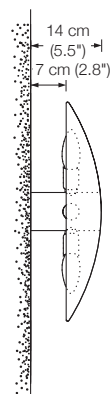

SELA 40

ceiling lamp, indirect lighting

shade: metal Ø 40 cm (15.7")
lampholder: 5 x E14, max. 5 x 60 W
dimmer: possible via house installation or Casambi*

SELA 40 – Ms	Solid brass polished, lacquered	804 €
SELA 40 – Mt	Solid brass matt brushed, lacquered	883 €
SELA 40 – Ni	Solid brass, nickel-plated	804 €
SELA 40 – Nm	Solid brass nickel-plated, matt brushed	883 €
SELA 40 – Cr	Solid brass, chrome-plated	883 €
SELA 40 – Cu	Solid brass copper-plated, lacquered	884 €
SELA 40 – Cm	Solid brass copper-plated, matt brushed, lacquered	924 €
SELA 40 – Br	Solid brass bronzed, lacquered	965 €
SELA 40 – Bd	Solid brass dark-bronzed, lacquered	1.045 €
By request: 5 x E14 LED-bulb (60 W)		100 €

Please indicate with order.