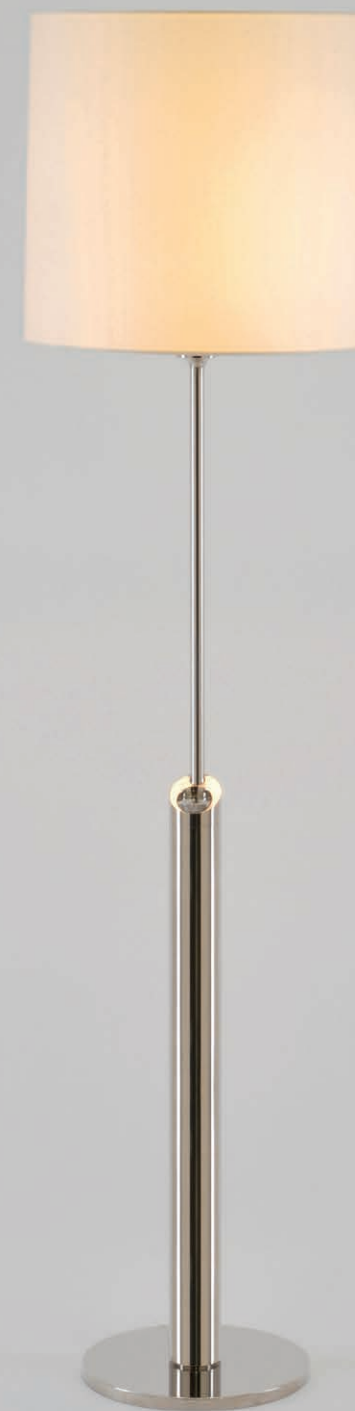

Energy class: A++ to E

(Depending on the used bulb.)

This model will be sold with a class A+ bulb.

* Please indicate with order.

fabric required: 120 x 60 cm (47.3" x 23.6")

YON

floor reading lamp

height: adjustable
 shade: metal Ø 12 cm (4.7"), rotatable
 lampholder: GY6.35, max. 50 W / 12 V
 bulb: 1 x G6 incl., 35 W $\hat{=}$ 50 W, dimmable
 electric wire: 4 m (13.1 ft)
 dimmer: built in