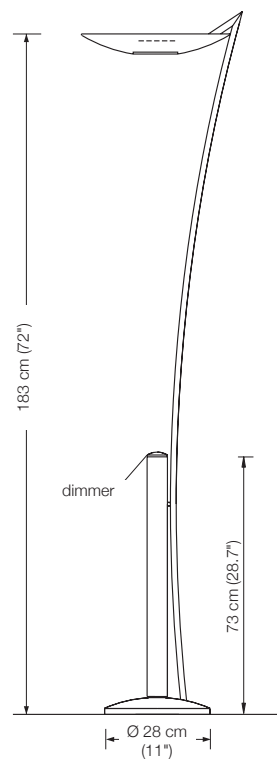

total height: min. 95 (37.4") - max. 315 cm (53.1") *
Ø: 140 cm (55.1")
lampholder: 24 x G4, max. 24 x 20 W / 12 V
bulb: 24 x G4 incl., dimmable
dimmer: brightness control is possible **

MESA 24 – Ms	Solid brass polished, lacquered	4.467 €
MESA 24 – Mt	Solid brass matt brushed, lacquered	4.912 €
MESA 24 – Ni	Solid brass, nickel-plated	4.467 €
MESA 24 – Nm	Solid brass nickel-plated, matt brushed	4.912 €
MESA 24 – Cr	Solid brass, chrome-plated	4.912 €
MESA 24 – Cu	Solid brass copper-plated, lacquered	4.913 €
MESA 24 – Cm	Solid brass copper-plated, matt brushed, lacquered	5.137 €
MESA 24 – Br	Solid brass bronzed, lacquered	5.360 €
MESA 24 – Bd	Solid brass dark-bronzed, lacquered	5.807 €

Other options available on request.

Please indicate with order.

** These lamps are equipped with 3 electronic transformers of 210 VA capacity each.

LED version on request.

LOT

floor lamp

height: 180 cm (70.9")
shade: TEFLON white, Ø 7 cm (2.8")
lampholder: GY6.35, max. 50 W / 12 V
bulb: 1 x G6 incl., 50 W \triangleq 75 W, dimmable
electric wire: 2,5 m (8.2 ft)
dimmer: sensor (touch dimmer)*

* also available: dimmer on cord
Please indicate with order

Energy class: B
This model will be sold with a class B bulb.

OKON floor lamp

height: 183 cm (72")
shade: metal Ø 40 cm (15.7") bottom glass diffuser
lampholder: R7s, max. 500 W
bulb: 1 x R7s incl., dimmable
electric wire: 5 m (16.4 ft)
dimmer: built in

Energy class: D

This model will be sold with a class D bulb.

LONEA

floor lamp

height: 180 cm (70.9")
 shade: glass white-opal, Ø 23 cm (9.1")
 lampholder: E27, max. 250 W
 bulb: 1 x OS E27 Parathom incl., 2452 Lumen,
 21 W $\hat{=}$ 150 W, 2700° K, dimmable
 electric wire: 3 m (9.8 ft)
 dimmer: on cord