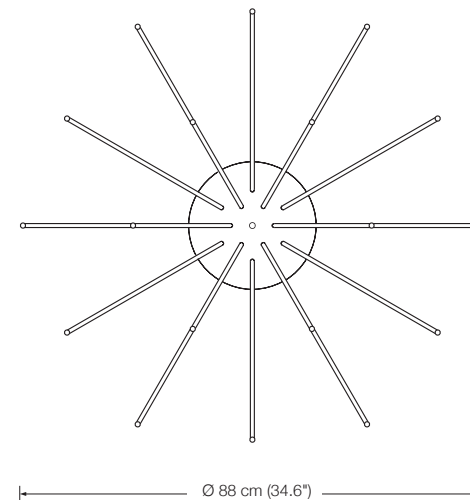

MESA 18

chandelier

18 removable metal arms

total height: min. 85 cm (33.5") - max. 305 cm (120.1") *
Ø: 88 cm (34.6")
lampholder: 18 x G4, max. 18 x 20 W / 12 V
bulb: 18 x G4 incl., dimmable
dimmer: brightness control is possible **

MESA 18 – Ms	Solid brass polished, lacquered	3.695 €
MESA 18 – Mt	Solid brass matt brushed, lacquered	4.065 €
MESA 18 – Ni	Solid brass, nickel-plated	3.695 €
MESA 18 – Nm	Solid brass nickel-plated, matt brushed	4.065 €
MESA 18 – Cr	Solid brass, chrome-plated	4.065 €
MESA 18 – Cu	Solid brass copper-plated, lacquered	4.065 €
MESA 18 – Cm	Solid brass copper-plated, matt brushed, lacquered	4.250 €
MESA 18 – Br	Solid brass bronzed, lacquered	4.435 €
MESA 18 – Bd	Solid brass dark-bronzed, lacquered	4.804 €

Energy class: C

This model will be sold with a class C bulb.

* telescopic adjustment:

total height 85 – 125 cm (33.5" – 49.2") (standard)

total height 115 – 185 cm (45.3" – 72.8")

total height 175 – 305 cm (68.9" – 120.1")

Other options available on request.

Please indicate with order.

** These lamps are equipped with 2 electronic transformers of 210 VA capacity each.

LED version on request.