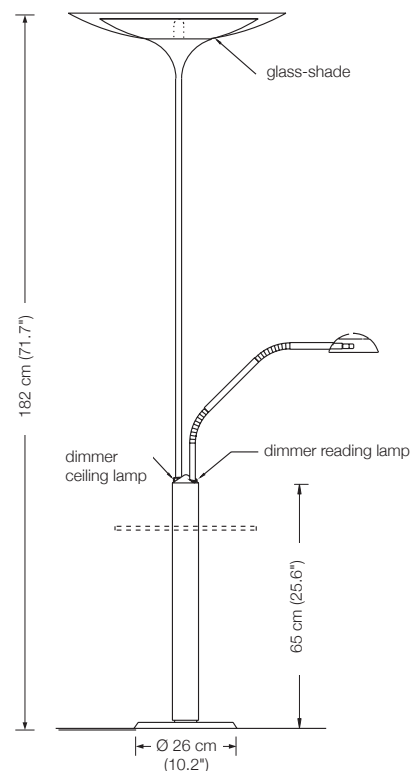

MYOS T 40 – Ms	Solid brass polished, lacquered	2.225 €
MYOS T 40 – Mt	Solid brass matt brushed, lacquered	2.447 €
MYOS T 40 – Ni	Solid brass, nickel-plated	2.225 €
MYOS T 40 – Nm	Solid brass nickel-plated, matt brushed	2.447 €
MYOS T 40 – Cr	Solid brass, chrome-plated	2.447 €
MYOS T 40 – Cu	Solid brass copper-plated, lacquered	2.447 €
MYOS T 40 – Cm	Solid brass copper-plated, matt brushed, lacquered	2.558 €
MYOS T 40 – Br	Solid brass bronzed, lacquered	2.670 €
MYOS T 40 – Bd	Solid brass dark-bronzed, lacquered	2.892 €
glass tabletop		306 €

Ø 36 cm (14.2"), height 50 cm (19.7"), clear glass 10 mm (0.4")

MYOS T 55

shade floor lamp: glass white-opal, Ø 55 cm (21.7")

MYOS T 55 – Ms	Solid brass polished, lacquered	2.232 €
MYOS T 55 – Mt	Solid brass matt brushed, lacquered	2.455 €
MYOS T 55 – Ni	Solid brass, nickel-plated	2.232 €
MYOS T 55 – Nm	Solid brass nickel-plated, matt brushed	2.455 €
MYOS T 55 – Cr	Solid brass, chrome-plated	2.455 €
MYOS T 55 – Cu	Solid brass copper-plated, lacquered	2.455 €
MYOS T 55 – Cm	Solid brass copper-plated, matt brushed, lacquered	2.567 €
MYOS T 55 – Br	Solid brass bronzed, lacquered	2.678 €
MYOS T 55 – Bd	Solid brass dark-bronzed, lacquered	2.901 €
glass tabletop		306 €

Ø 36 cm (14.2"), height 50 cm (19.7"), clear glass 10 mm (0.4")

Energy class floor lamp MYOS T 40 / 55: A++ to E
(Depending on the used bulb.)

This model will be sold with a class A+ bulb.

Energy class reading lamp MYOS T 40 / 55: B

This model will be sold with a class B bulb.