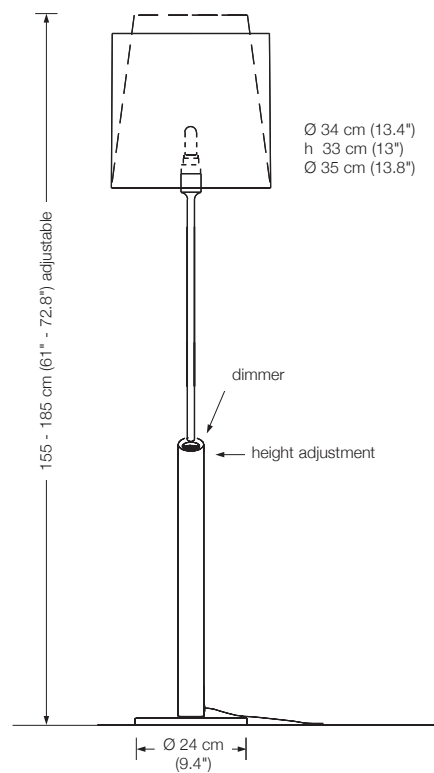

Energy class: A++ to E
 (Depending on the used bulb.)
 This model will be sold with a class A+ bulb.

* Please indicate with order.

fabric required: 120 x 60 cm (47.3" x 23.6")

INAS SD

floor reading lamp

height: 155 - 185 cm (61" - 72.8") adjustable
shade: silk, conical or straight*
lampholder: E27 max. 150 W
bulb: 1 x E27 LED á 1055 Lumen, 10,5 W incl.
2700° K, 10,5 W $\hat{=}$ 75 W, dimmable
electric wire: 4 m (13.1 ft)
dimmer: built in

Energy class: A++ to E

(Depending on the used bulb.)

This model will be sold with a class A+ bulb.

* Please indicate with order.

fabric required: 120 x 60 cm (47.3" x 23.6")

YON

floor reading lamp

height: adjustable
 shade: metal Ø 12 cm (4.7"), rotatable
 lampholder: GY6.35, max. 50 W / 12 V
 bulb: 1 x G6 incl., 35 W $\hat{=}$ 50 W, dimmable
 electric wire: 4 m (13.1 ft)
 dimmer: built in