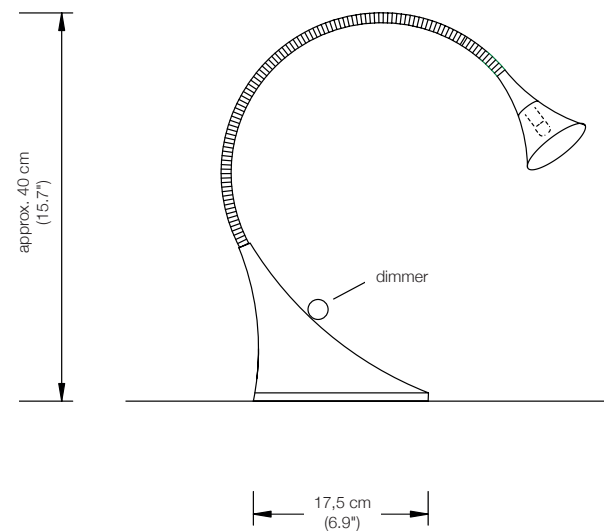

Energy class: B
 This model will be sold with a class B bulb.

TOA

table lamp

flexible and specially reinforced metal arm

height: up to max. 50 cm (19.7")
 shade: TEFLON white, Ø 7 cm (2.8")
 lampholder: GY6.35, max. 20 W / 12 V
 bulb: 1 x G6 incl., dimmable
 electric wire: 2,5 m (8.2 ft)
 dimmer: built in

Energy class: B

This model will be sold with a class B bulb.

ESA

table lamp

flexible and specially reinforced metal arm

height: up to 50 cm (19.7")
shade: TEFLON white, Ø 7 cm (2.8")
lampholder: GY6.35, max. 50 W
bulb: 1 x G6 incl., 35 W $\hat{=}$ 50 W, dimmable
electric wire: 2,5 m (8.2 ft)
dimmer: built in