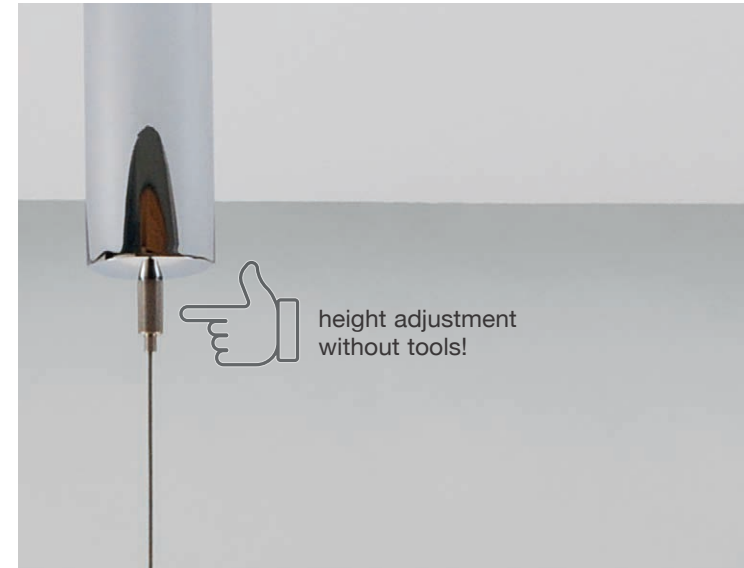

P80-1

pendant lamp, height adjustable

height: from 65 cm (25.6") – 135 cm (53.15") (standard)*
canopy: Ø 6 cm (2.36")
shade: Ø 8 cm (3.15"), 16,5 cm (6.5") high
bulb: 1 x LED (20 Watt) incl., 2000 Lumen
color temperature: Dim-to-Warm from 3100° – 1850 °K
color rendering: > 90 Ra
dimmer: possible via house installation**

P80-1 – Ms	Solid brass polished, lacquered	677 €
P80-1 – Mt	Solid brass matt brushed, lacquered	745 €
P80-1 – Ni	Solid brass, nickel-plated	677 €
P80-1 – Nm	Solid brass nickel-plated, matt brushed	745 €
P80-1 – Cr	Solid brass, chrome-plated	745 €
P80-1 – Cu	Solid brass copper-plated, lacquered	745 €
P80-1 – Cm	Solid brass copper-plated, matt brushed, lacquered	779 €
P80-1 – Br	Solid brass bronzed, lacquered	813 €
P80-1 – Bd	Solid brass dark-bronzed, lacquered	880 €

P80-3

triple pendant lamp, individually height-adjustable

height: 3 x from 65 cm (25.6") – 135 cm (53.15") (standard)*
canopy: 132 cm (51.97") long, 8 cm (3.15") wide, 4 cm (1.57") high
shade: 3 x Ø 8 cm (3.15"), 16,5 cm (6.5") high
bulb: 3 x LED (3 x 20 Watt) incl., 6000 Lumen
color temperature: Dim-to-Warm from 3100° – 1850 °K
color rendering: > 90 Ra
dimmer: possible via house installation**

P80-3 – Ms	Solid brass polished, lacquered	1.705 €
P80-3 – Mt	Solid brass matt brushed, lacquered	1.875 €
P80-3 – Ni	Solid brass, nickel-plated	1.705 €
P80-3 – Nm	Solid brass nickel-plated, matt brushed	1.875 €
P80-3 – Cr	Solid brass, chrome-plated	1.875 €
P80-3 – Cu	Solid brass copper-plated, lacquered	1.876 €
P80-3 – Cm	Solid brass copper-plated, matt brushed, lacquered	1.961 €
P80-3 – Br	Solid brass bronzed, lacquered	2.047 €
P80-3 – Bd	Solid brass dark-bronzed, lacquered	2.217 €

Energy class: A++ to A

* other suspension heights on request

** z.B. JUNG 1224 LED UDE