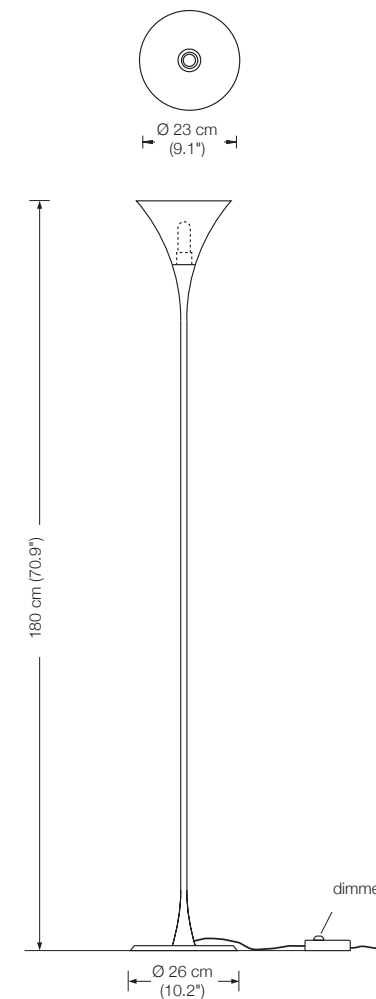

Other options available on request.

Please indicate with order.

** These lamps are equipped with 3 electronic transformers of 210 VA capacity each.

LED version on request.

LOT

floor lamp

height: 180 cm (70.9")
shade: TEFLON white, Ø 7 cm (2.8")
lampholder: GY6.35, max. 50 W / 12 V
bulb: 1 x G6 incl., 50 W \triangleq 75 W, dimmable
electric wire: 2,5 m (8.2 ft)
dimmer: sensor (touch dimmer)*

Energy class: D

This model will be sold with a class D bulb.

LONEA

floor lamp

height: 180 cm (70.9")
 shade: glass white-opal, Ø 23 cm (9.1")
 lampholder: E27, max. 250 W
 bulb: 1 x OS E27 Parathom incl., 2452 Lumen,
 21 W $\hat{=}$ 150 W, 2700° K, dimmable
 electric wire: 3 m (9.8 ft)
 dimmer: on cord

Energy class: A++ to E
 (Depending on the used bulb.)
 This model will be sold with a class A+ bulb.

LONEA SD

floor lamp

height: 160 - 190 cm (63" - 74.8") adjustable
shade: glass white-opal, Ø 23 cm (9.1")
lampholder: E27 max. 250 W
bulb: 1 x OS E27 Parathom incl., 2452 Lumen,
21 W $\hat{=}$ 150 W, 2700° K, dimmable
electric wire: 3 m (9.8 ft)
dimmer: built in