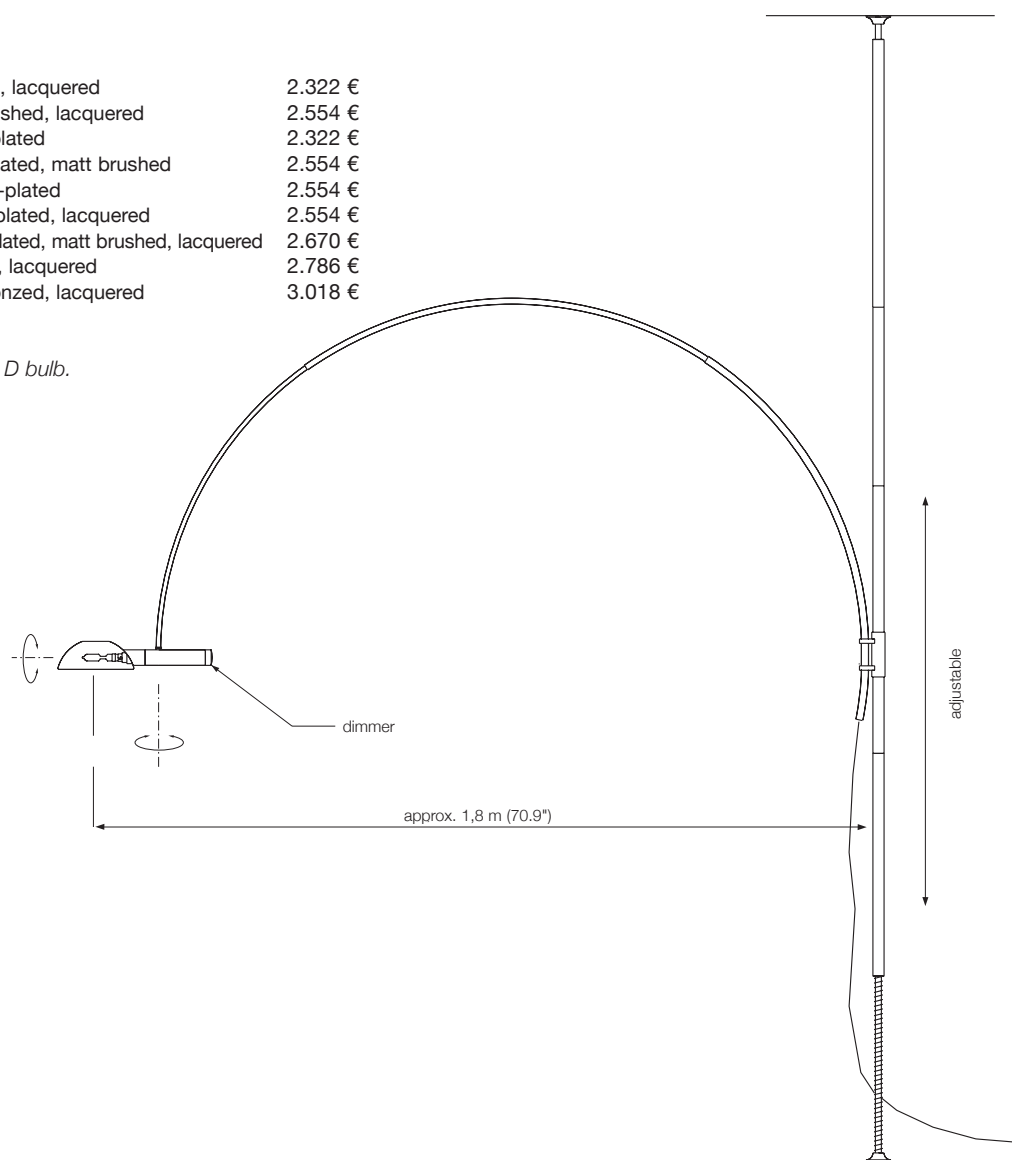

UNA

arc floor lamp

mounting between floor and ceiling

variable up to 3.20 m (10,5 ft) room height

arc height adjustable

shade: metal, Ø 17 cm (6.7"), rotatable
lampholder: B15d, max. 250 W
bulb: 1 x B15d incl., dimmable
electric wire: 5 m (16.4 ft)
dimmer: built in

UNA – Ms	Solid brass polished, lacquered	2.322 €
UNA – Mt	Solid brass matt brushed, lacquered	2.554 €
UNA – Ni	Solid brass, nickel-plated	2.322 €
UNA – Nm	Solid brass nickel-plated, matt brushed	2.554 €
UNA – Cr	Solid brass, chrome-plated	2.554 €
UNA – Cu	Solid brass copper-plated, lacquered	2.554 €
UNA – Cm	Solid brass copper-plated, matt brushed, lacquered	2.670 €
UNA – Br	Solid brass bronzed, lacquered	2.786 €
UNA – Bd	Solid brass dark-bronzed, lacquered	3.018 €

Energy class: D

This model will be sold with a class D bulb.