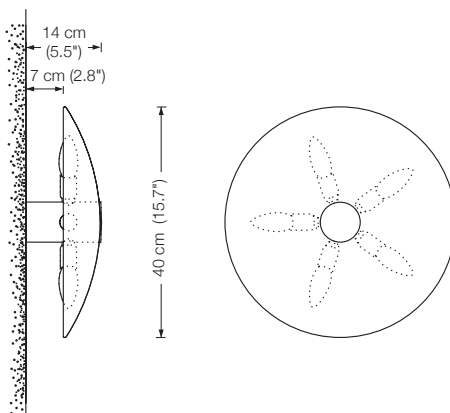

GELA 40

Wand- / Deckenleuchte

shade: glass white-opal Ø 40 cm (15.7")
lampholder: 5 x E14, max. 5 x 60 W
dimmer: possible via house installation or Casambi*

GELA 40 – Ms	Solid brass polished, lacquered	660 €
GELA 40 – Mt	Solid brass matt brushed, lacquered	693 €
GELA 40 – Ni	Solid brass, nickel-plated	660 €
GELA 40 – Nm	Solid brass nickel-plated, matt brushed	693 €
GELA 40 – Cr	Solid brass, chrome-plated	693 €
GELA 40 – Cu	Solid brass copper-plated, lacquered	726 €
GELA 40 – Cm	Solid brass copper-plated, matt brushed, lacquered	759 €
GELA 40 – Br	Solid brass bronzed, lacquered	792 €
GELA 40 – Bd	Solid brass dark-bronzed, lacquered	858 €
By request: 5 x E14 LED-bulb (60 W)		56 €

Please indicate with order.