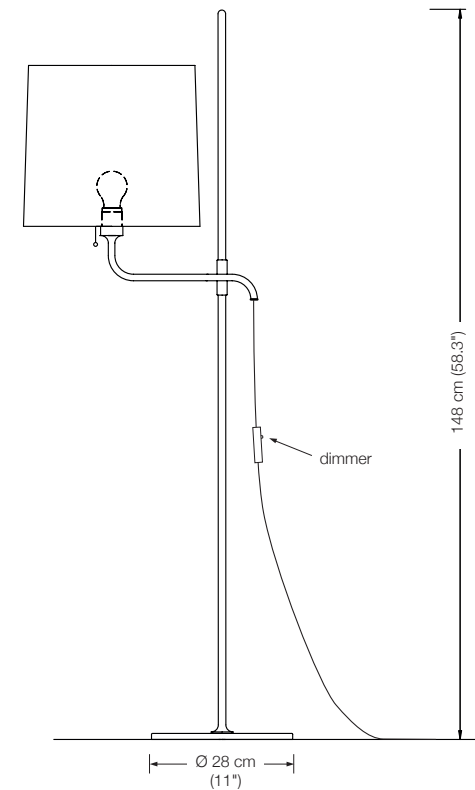

STE

floor reading lamp

height: adjustable
shade: silk*
lampholder: E27, max. 150 W
bulb: 1 x E27 LED á 1055 Lumen, 10,5 W incl.
2700° K, 11 W $\hat{=}$ 75 W, dimmable
electric wire: 3 m (9.8 ft) textile cable black (standard)
dimmer: on cord

STE – Ms	Solid brass polished, lacquered	1.055 €
STE – Mt	Solid brass matt brushed, lacquered	1.139 €
STE – Ni	Solid brass, nickel-plated	1.055 €
STE – Nm	Solid brass nickel-plated, matt brushed	1.139 €
STE – Cr	Solid brass, chrome-plated	1.139 €
STE – Cu	Solid brass copper-plated, lacquered	1.160 €
STE – Cm	Solid brass copper-plated, matt brushed, lacquered	1.213 €
STE – Br	Solid brass bronzed, lacquered	1.266 €
STE – Bd	Solid brass dark-bronzed, lacquered	1.371 €

Energy class: A++ to E
(Depending on the used bulb.)
This model will be sold with a class A+ bulb.

* fabric required: 120 x 60 cm (47.2" x 23.6")

Ø 34 cm (13.4")
h 33 cm (13")
Ø 35 cm (13.8")