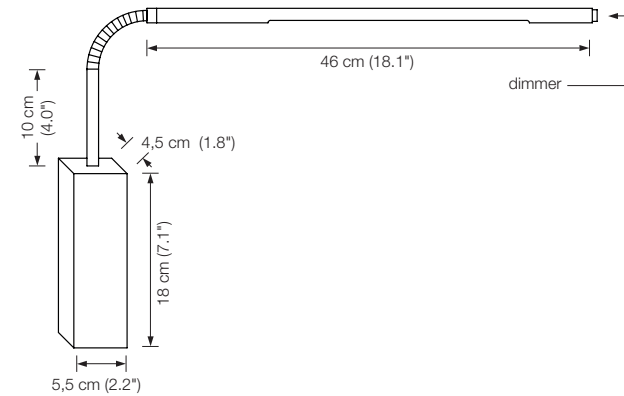

PIN W dim wall lamp

height: 35 cm (13.8")
width: 60 cm (23.6")
bulb: 1 x LED-Line 150 (approx. 8,4 Watt) incl.
exchangeable
approx. 840 Lumen
color temperature: warmwhite 2700 K
color rendering: > 90 Ra
dimmer: built in

PIN W dim – Ms	Solid brass polished, lacquered	728 €
PIN W dim – Mt	Solid brass matt brushed, lacquered	801 €
PIN W dim – Ni	Solid brass, nickel-plated	728 €
PIN W dim – Nm	Solid brass nickel-plated, matt brushed	801 €
PIN W dim – Cr	Solid brass, chrome-plated	801 €
PIN W dim – Cu	Solid brass copper-plated, lacquered	801 €
PIN W dim – Cm	Solid brass copper-plated, matt brushed, lacquered	838 €
PIN W dim – Br	Solid brass bronzed, lacquered	874 €
PIN W dim – Bd	Solid brass dark-bronzed, lacquered	947 €

Energy class: A++ to A.