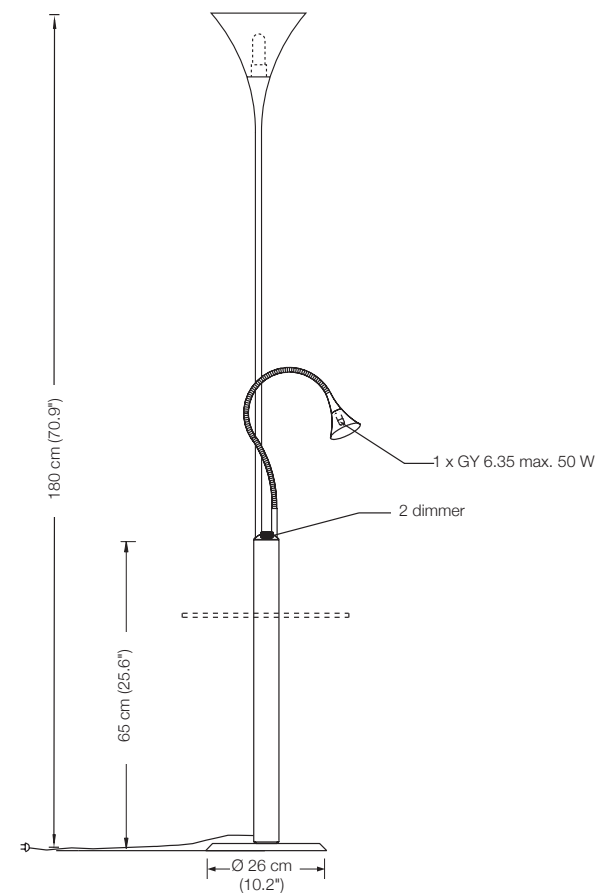

VAYO

floor lamp / reading lamp

height:	180 cm (70.9")
width reading lamp:	approx. 50 cm (19.7")
shade floor lamp:	glass white-opal, Ø 23 cm (9.1")
shade reading lamp:	TEFLON white Ø 7 cm (2.8")
lampholder floor lamp:	E27, max. 250 W / 230 V
bulb floor lamp:	1 x OS E27 Parathom incl., 2452 Lumen, 21 W $\hat{=}$ 150 W, 2700° K, dimmable
lampholder reading lamp:	GY6.35, max. 50 W / 12 V
bulb reading lamp:	1 x G6 incl., dimmable
electric wire:	4 m (13.1 ft)
dimmer:	2 x built in

VAYO – Ms	Solid brass polished, lacquered	1.602 €
VAYO – Mt	Solid brass matt brushed, lacquered	1.730 €
VAYO – Ni	Solid brass, nickel-plated	1.602 €
VAYO – Nm	Solid brass nickel-plated, matt brushed	1.730 €
VAYO – Cr	Solid brass, chrome-plated	1.730 €
VAYO – Cu	Solid brass copper-plated, lacquered	1.763 €
VAYO – Cm	Solid brass copper-plated, matt brushed, lacquered	1.843 €
VAYO – Br	Solid brass bronzed, lacquered	1.923 €
VAYO – Bd	Solid brass dark-bronzed, lacquered	2.083 €
glass tabletop		306 €
Ø 36 cm (14.2"), height 50 cm (19.7"), clear glass 10 mm (0.4")		

Energy class floor lamp: A++ to E
(Depending on the used bulb.)
This model will be sold with a class A+ bulb.

Energy class reading lamp: B
This model will be sold with a class B bulb.