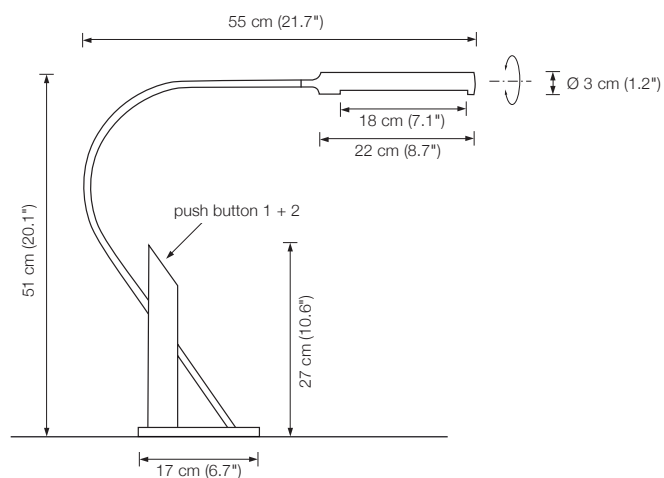

TOPAN

table lamp

height: 51 cm (20.1")
width: 55 cm (21.7")
shade: Ø 3 cm (1.2"), approx. 23 cm (9.1") long, 180° rotatable
bulb: LED-Line TW (approx. 12,5 W) incl., exchangeable
approx. 1330 Lumen
dimmable
push button 1: tuning white infinitely variable from 2700° – 5700° K
push button 2: on / off / dimming
color rendering: > 95 Ra
electric wire: 3 m (9.8 ft) textile cable black (standard)
dimmer: built in

TOPAN – Ms	Solid brass polished, lacquered	1.260 €
TOPAN – Mt	Solid brass matt brushed, lacquered	1.386 €
TOPAN – Ni	Solid brass, nickel-plated	1.260 €
TOPAN – Nm	Solid brass nickel-plated, matt brushed	1.386 €
TOPAN – Cr	Solid brass, chrome-plated	1.386 €
TOPAN – Cu	Solid brass copper-plated, lacquered	1.386 €
TOPAN – Cm	Solid brass copper-plated, matt brushed, lacquered	1.449 €
TOPAN – Br	Solid brass bronzed, lacquered	1.512 €
TOPAN – Bd	Solid brass dark-bronzed, lacquered	1.638 €

Energy class: A++ to A