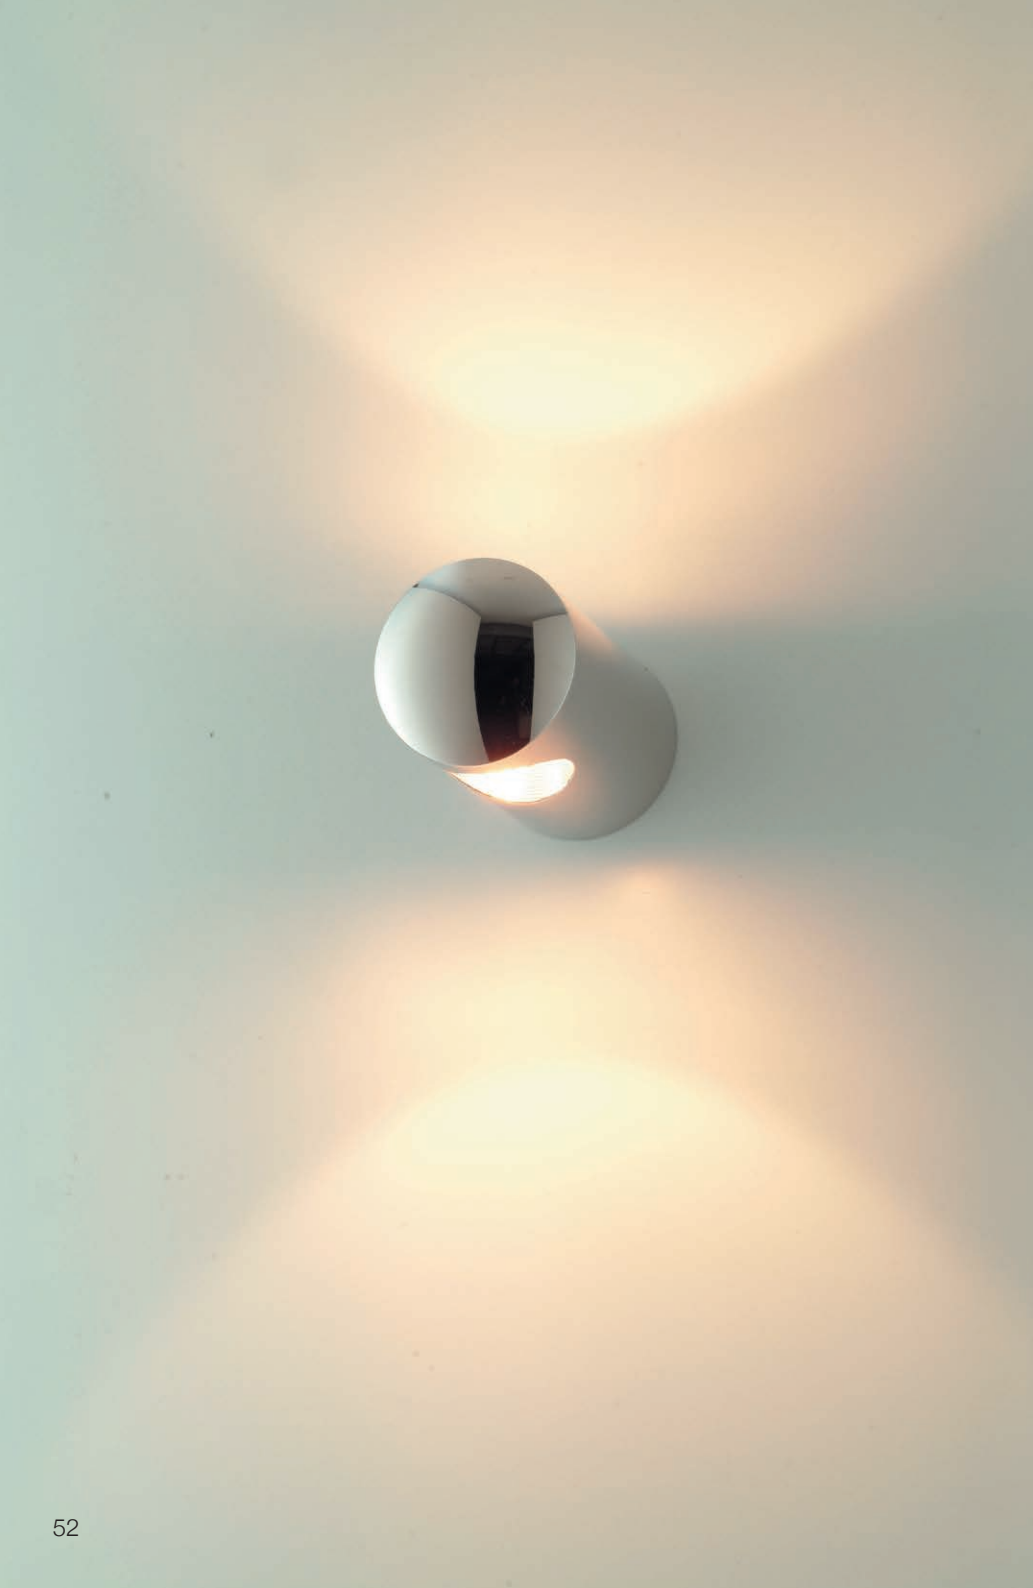

CINA W

wall lamp

width: approx. 14 cm (5.5")
lampholder: G9, max 75 W
bulb: 1 x G9 incl.

CINA W – Ms	Solid brass polished, lacquered	632 €
CINA W – Mt	Solid brass matt brushed, lacquered	695 €
CINA W – Ni	Solid brass, nickel-plated	632 €
CINA W – Nm	Solid brass nickel-plated, matt brushed	695 €
CINA W – Cr	Solid brass, chrome-plated	695 €
CINA W – Cu	Solid brass copper-plated, lacquered	696 €
CINA W – Cm	Solid brass copper-plated, matt brushed, lacquered	727 €
CINA W – Br	Solid brass bronzed, lacquered	759 €
CINA W – Bd	Solid brass dark-bronzed, lacquered	822 €

Energy class: D
This model will be sold with a class D bulb.