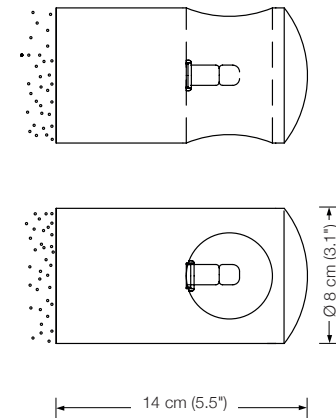

CINA W

wall lamp

width: approx. 14 cm (5.5")
lampholder: G9, max 75 W
bulb: 1 x G9 incl.

CINA W – Ms	Solid brass polished, lacquered	632 €
CINA W – Mt	Solid brass matt brushed, lacquered	695 €
CINA W – Ni	Solid brass, nickel-plated	632 €
CINA W – Nm	Solid brass nickel-plated, matt brushed	695 €
CINA W – Cr	Solid brass, chrome-plated	695 €
CINA W – Cu	Solid brass copper-plated, lacquered	696 €
CINA W – Cm	Solid brass copper-plated, matt brushed, lacquered	727 €
CINA W – Br	Solid brass bronzed, lacquered	759 €
CINA W – Bd	Solid brass dark-bronzed, lacquered	822 €

Energy class: D
This model will be sold with a class D bulb.