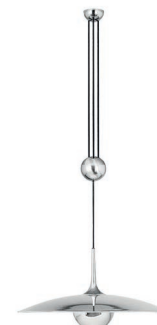

Energy class: A++ to E
 (Depending on the used bulb.)

Textile cable black. On request: brown, gold, silver.

ONOS 55 P – Pendant

Pendant lamp

canopy: Ø 12 cm (4.7")
 shade: metal Ø 55 cm (21.7"), metal light diffuser
 lampholder: E27, max. 100 W

ONOS 55 M – Center pull

Adjustable pendant lamp

canopy: Ø 7 cm (2.8")
 shade: metal Ø 55 cm (21.7"), metal light diffuser
 lampholder: E27, max. 100 W

ONOS 55 M – Ms	Solid brass polished, lacquered	1.425 €
ONOS 55 M – Mt	Solid brass matt brushed, lacquered	1.567 €
ONOS 55 M – Ni	Solid brass, nickel-plated	1.425 €
ONOS 55 M – Nm	Solid brass nickel-plated, matt brushed	1.567 €
ONOS 55 M – Cr	Solid brass, chrome-plated	1.567 €
ONOS 55 M – Cu	Solid brass copper-plated, lacquered	1.567 €
ONOS 55 M – Cm	Solid brass copper-plated, matt brushed, lacquered	1.639 €
ONOS 55 M – Br	Solid brass bronzed, lacquered	1.710 €
ONOS 55 M – Bd	Solid brass dark-bronzed, lacquered	1.852 €

ONOS 55 S – Side pull

Adjustable pendant lamp

canopy: Ø 7 cm (2.8")
 shade: metal Ø 55 cm (21.7"), metal light diffuser
 lampholder: E27, max. 100 W

ONOS 55 S – Ms	Solid brass polished, lacquered	1.425 €
ONOS 55 S – Mt	Solid brass matt brushed, lacquered	1.567 €
ONOS 55 S – Ni	Solid brass, nickel-plated	1.425 €
ONOS 55 S – Nm	Solid brass nickel-plated, matt brushed	1.567 €
ONOS 55 S – Cr	Solid brass, chrome-plated	1.567 €
ONOS 55 S – Cu	Solid brass copper-plated, lacquered	1.567 €
ONOS 55 S – Cm	Solid brass copper-plated, matt brushed, lacquered	1.639 €
ONOS 55 S – Br	Solid brass bronzed, lacquered	1.710 €
ONOS 55 S – Bd	Solid brass dark-bronzed, lacquered	1.852 €