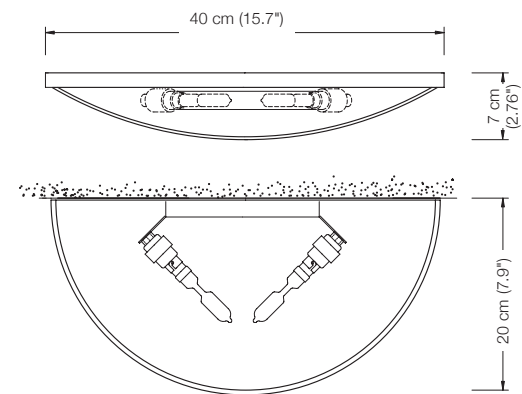

VEA wall lamp

Discontinued Model

width: 40 cm (15,7")
shade: glass white-opal
top glass diffuser
lampholder: 2 x B15d, max. 150 W each
bulb: 2 x B15d, 100 W incl.

VEA – Ms	Solid brass polished, lacquered	936 €
VEA – Mt	Solid brass matt brushed, lacquered	1.011 €
VEA – Ni	Solid brass, nickel-plated	936 €
VEA – Nm	Solid brass nickel-plated, matt brushed	1.011 €
VEA – Cr	Solid brass, chrome-plated	1.011 €
VEA – Cu	Solid brass copper-plated, lacquered	1.030 €
VEA – Cm	Solid brass copper-plated, matt brushed, lacquered	1.077 €
VEA – Br	Solid brass bronzed, lacquered	1.124 €
VEA – Bd	Solid brass dark-bronzed, lacquered	1.217 €

Energy class: D
This model will be sold with a class D bulb.