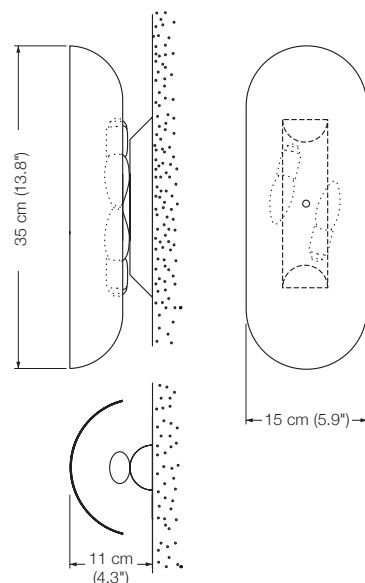

ALEA

wall lamp indirect light

height: 35 cm (13.8")
shade: metal
lampholder: 2 x E14, max. 60W
bulb: 2 x E14 LED á 806 Lumen, 2700° K, 8 W incl., dimmable
dimmer: on site

ALEA – Ms	Solid brass polished, lacquered	680 €
ALEA – Mt	Solid brass matt brushed, lacquered	747 €
ALEA – Ni	Solid brass, nickel-plated	680 €
ALEA – Nm	Solid brass nickel-plated, matt brushed	747 €
ALEA – Cr	Solid brass, chrome-plated	747 €
ALEA – Cu	Solid brass copper-plated, lacquered	748 €
ALEA – Cm	Solid brass copper-plated, matt brushed, lacquered	782 €
ALEA – Br	Solid brass bronzed, lacquered	816 €
ALEA – Bd	Solid brass dark-bronzed, lacquered	884 €

Energy class: A++ to E
(Depending on the used bulb.)
This model will be sold with a class A+ bulb.