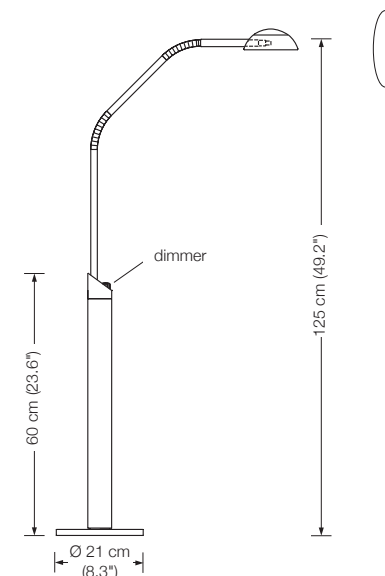

Energy class: A++ to E

(Depending on the used bulb.)

This model will be sold with a class A+ bulb.

* Please indicate with order.

fabric required: 120 x 60 cm (47.3" x 23.6")

YON

floor reading lamp

height: adjustable
 shade: metal Ø 12 cm (4.7"), rotatable
 lampholder: GY6.35, max. 50 W / 12 V
 bulb: 1 x G6 incl., 35 W $\hat{=}$ 50 W, dimmable
 electric wire: 4 m (13.1 ft)
 dimmer: built in

Energy class: B
 This model will be sold with a class B bulb.

YON G

floor reading lamp with glass tabletop Ø 30 cm (11.8"), clear glass

height: adjustable
 shade: metal Ø 12 cm (4.7"), rotatable
 lampholder: GY6.35, max. 50 W / 12 V
 bulb: 1 x G6 incl., 35 W $\hat{=}$ 50 W, dimmable
 electric wire: 4 m (13.1 ft)
 dimmer: built in