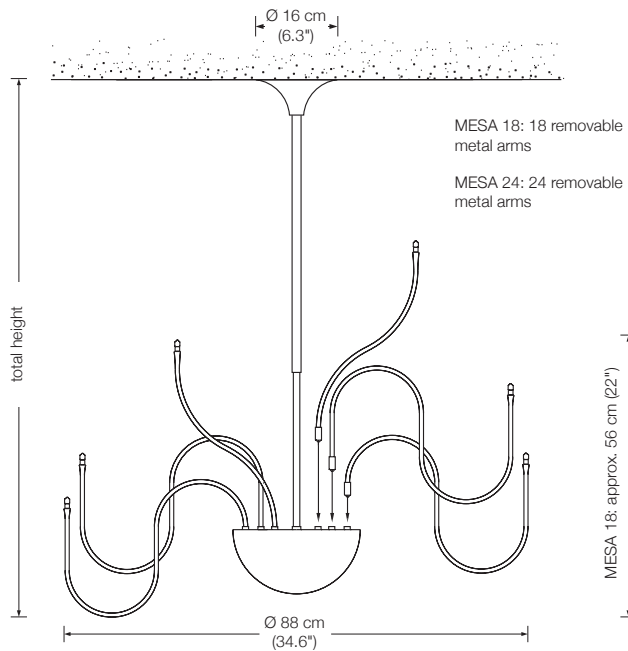

MESA 18

chandelier

18 removable metal arms

total height: min. 85 cm (33.5") - max. 305 cm (120.1") *
Ø: 88 cm (34.6")
lampholder: 18 x G4, max. 18 x 20 W / 12 V
bulb: 18 x G4 incl., dimmable
dimmer: brightness control is possible **

MESA 18 – Ms	Solid brass polished, lacquered	3.695 €
MESA 18 – Mt	Solid brass matt brushed, lacquered	4.065 €
MESA 18 – Ni	Solid brass, nickel-plated	3.695 €
MESA 18 – Nm	Solid brass nickel-plated, matt brushed	4.065 €
MESA 18 – Cr	Solid brass, chrome-plated	4.065 €
MESA 18 – Cu	Solid brass copper-plated, lacquered	4.065 €
MESA 18 – Cm	Solid brass copper-plated, matt brushed, lacquered	4.250 €
MESA 18 – Br	Solid brass bronzed, lacquered	4.435 €
MESA 18 – Bd	Solid brass dark-bronzed, lacquered	4.804 €

Energy class: C

This model will be sold with a class C bulb.

* telescopic adjustment:

total height 85 – 125 cm (33.5" – 49.2") (standard)

total height 115 – 185 cm (45.3" – 72.8")

total height 175 – 305 cm (68.9" – 120.1")

Other options available on request.

Please indicate with order.

** These lamps are equipped with 2 electronic transformers of 210 VA capacity each.

LED version on request.