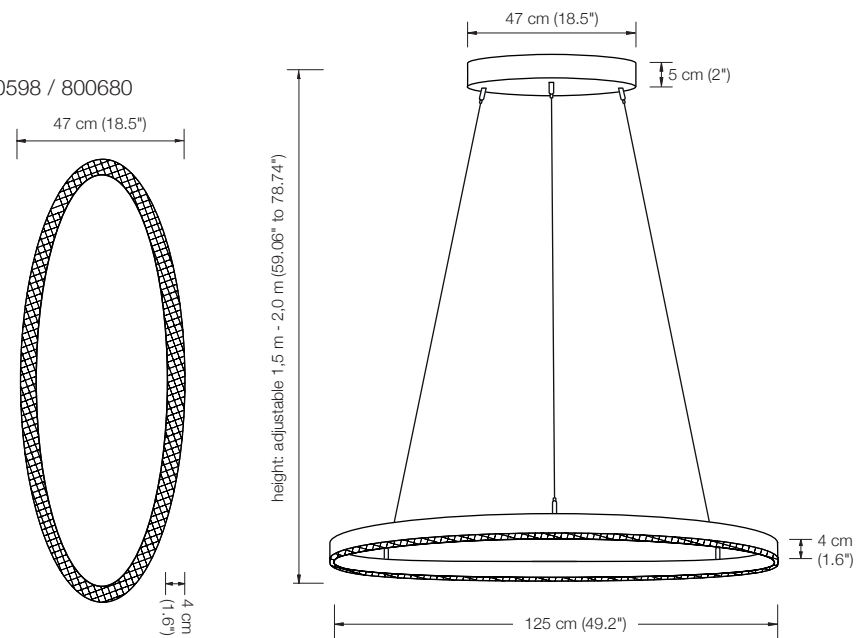

OVA LED chandelier

height:	adjustable 1.5 to 2 m (59.06" to 78.74") (standard)*
oval shade:	125 cm long, 47 wide, 4 cm high (49.2" long, 18.5" wide, 1.6" high)
canopy:	47 cm long, 14 cm wide, 5 cm high (18.5" long, 5.5" wide, 2" high)
illuminant:	LED with glare protection incl. light upwards and downwards approx. 4800 Lumen**
color temperature:	warmwhite 2700 K***
color rendering:	> 95 Ra
dimmer:	possible via house installation or Casambi****

- Jung 1731DD
- Feller 40300.RC
- Arditi 027505
- Casambi Dimmer 800598 / 800680
- Kopp 8033

MESA 18

chandelier

18 removable metal arms

total height: min. 85 cm (33.5") - max. 305 cm (120.1") *
 Ø: 88 cm (34.6")
 lampholder: 18 x G4, max. 18 x 20 W / 12 V
 bulb: 18 x G4 incl., dimmable
 dimmer: brightness control is possible **

Energy class: C

This model will be sold with a class C bulb.

* telescopic adjustment:

total height 85 – 125 cm (33.5" – 49.2") (standard)

total height 115 – 185 cm (45.3" – 72.8")

total height 175 – 305 cm (68.9" – 120.1")