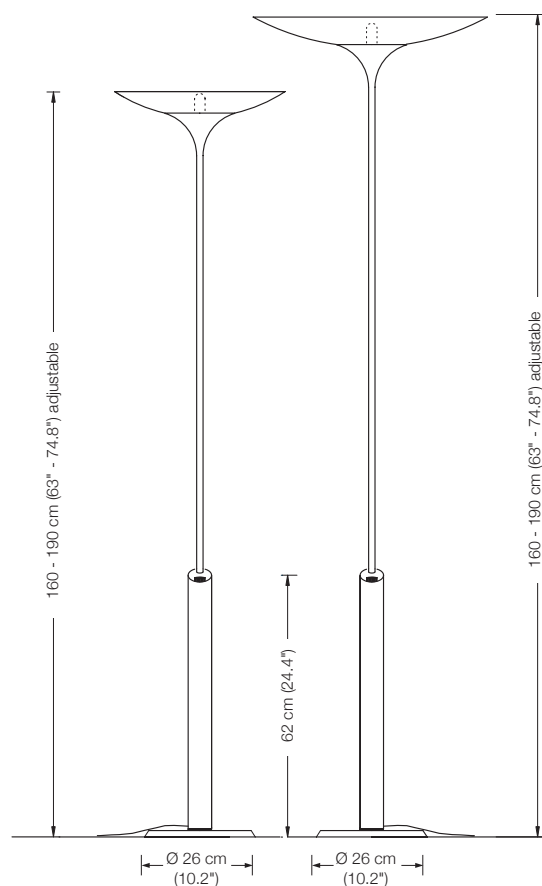

TAOS SD

floor lamp

height: 160 - 190 cm (63" - 74.8") adjustable
lampholder: E27 max. 250 W
bulb: 1 x E27 LED á 1521 Lumen, 14,5 W incl.
2700° K, dimmable
electric wire: 3 m (9.8 ft)
dimmer: built in

TAOS 55 SD

shade: glass white-opal Ø 55 cm (21.7")

TAOS 55 SD – Ms	Solid brass polished, lacquered	1.490 €
TAOS 55 SD – Mt	Solid brass matt brushed, lacquered	1.609 €
TAOS 55 SD – Ni	Solid brass, nickel-plated	1.490 €
TAOS 55 SD – Nm	Solid brass nickel-plated, matt brushed	1.609 €
TAOS 55 SD – Cr	Solid brass, chrome-plated	1.609 €
TAOS 55 SD – Cu	Solid brass copper-plated, lacquered	1.639 €
TAOS 55 SD – Cm	Solid brass copper-plated, matt brushed, lacquered	1.714 €
TAOS 55 SD – Br	Solid brass bronzed, lacquered	1.788 €
TAOS 55 SD – Bd	Solid brass dark-bronzed, lacquered	1.937 €

TAOS 40 SD

shade: glass white-opal Ø 40 cm (15.7")

TAOS 40 SD – Ms	Solid brass polished, lacquered	1.451 €
TAOS 40 SD – Mt	Solid brass matt brushed, lacquered	1.567 €
TAOS 40 SD – Ni	Solid brass, nickel-plated	1.451 €
TAOS 40 SD – Nm	Solid brass nickel-plated, matt brushed	1.567 €
TAOS 40 SD – Cr	Solid brass, chrome-plated	1.567 €
TAOS 40 SD – Cu	Solid brass copper-plated, lacquered	1.597 €
TAOS 40 SD – Cm	Solid brass copper-plated, matt brushed, lacquered	1.669 €
TAOS 40 SD – Br	Solid brass bronzed, lacquered	1.742 €
TAOS 40 SD – Bd	Solid brass dark-bronzed, lacquered	1.887 €

Energy class TAOS 55 SD / 40 SD: A++ to E
(Depending on the used bulb.)
This model will be sold with a class A+ bulb.