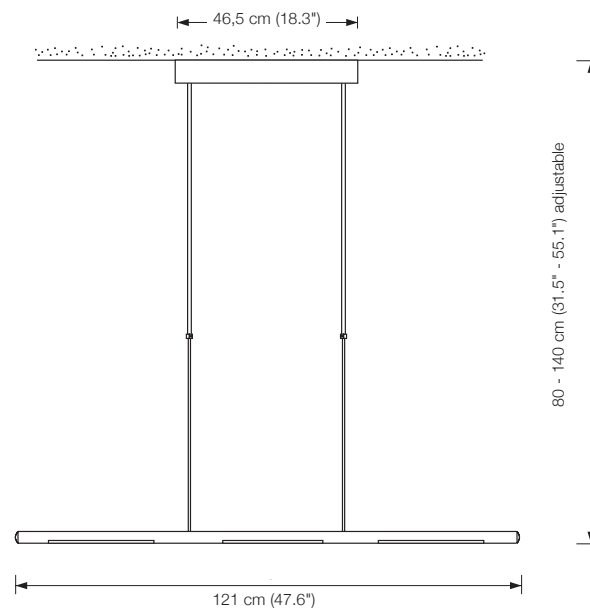

PEN 121

pendant lamp, height adjustable
outer light elements can be rotated (360°)

length: 121 cm (47.6")
canopy: 46,5 x 5 x 5 cm (18.3" x 2.0" x 2.0")
height: 80 to 140 cm (31.5" to 55.1") adjustable (standard)*
bulb: 3 x LED 150 (approx. 24 watts in total) incl.
exchangeable
approx. 2200 Lumen
color temperature: warmwhite 2700 K
color rendering: > 90 Ra
dimmer: possible via house installation or Casambi**

PEN 121 – Ms	Solid brass polished, lacquered	1.692 €
PEN 121 – Mt	Solid brass matt brushed, lacquered	1.853 €
PEN 121 – Ni	Solid brass, nickel-plated	1.692 €
PEN 121 – Nm	Solid brass nickel-plated, matt brushed	1.853 €
PEN 121 – Cr	Solid brass, chrome-plated	1.853 €
PEN 121 – Cu	Solid brass copper-plated, lacquered	1.861 €
PEN 121 – Cm	Solid brass copper-plated, matt brushed, lacquered	1.946 €
PEN 121 – Br	Solid brass bronzed, lacquered	2.031 €
PEN 121 – Bd	Solid brass dark-bronzed, lacquered	2.200 €

Energy class: A++ to A

* The following suspensions on request (without surcharge):

Overall height 105 – 200 cm (41.3" – 78.7")

Overall height 130 – 250 cm (51.2" – 98.4")

Other pendulum lengths possible on request (with additional charge of 286 €)

** We recommend (without obligation) the following dimmer brands:

- Jung 1731DD
- Feller 40300.RC
- Arditì 027505
- Casambi Dimmer 800598 / 800680
- Kopp 8033