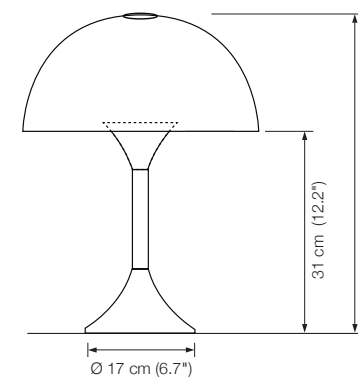

TAU table lamp

height: approx. 50 cm
shade: glass white-opal, Ø 36 cm (14.2")
lampholder: 3 x E27, max. 100 Watt
bulb: 3 x E27 LED á 1055 Lumen, 10,5 W incl., dimmable
middle part: walnut mocha (standard)*
electric wire: 2,5 m (8.2 ft)
dimmer: built in

TAU – Ms	Solid brass polished, lacquered	839 €
TAU – Mt	Solid brass matt brushed, lacquered	923 €
TAU – Ni	Solid brass, nickel-plated	839 €
TAU – Nm	Solid brass nickel-plated, matt brushed	923 €
TAU – Cr	Solid brass, chrome-plated	923 €
TAU – Cu	Solid brass copper-plated, lacquered	923 €
TAU – Cm	Solid brass copper-plated, matt brushed, lacquered	965 €
TAU – Br	Solid brass bronzed, lacquered	1.007 €
TAU – Bd	Solid brass dark-bronzed, lacquered	1.091 €

* optional: walnut cognac
Please indicate with order.

Energy class: A+