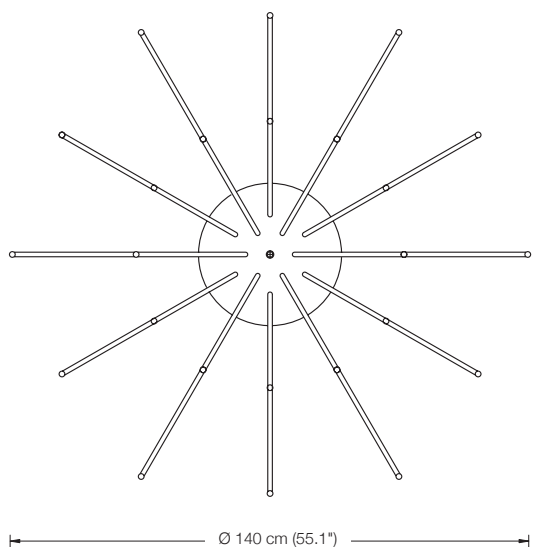

MESA 24

chandelier

24 removable metal arms

total height: min. 95 (37.4") - max. 315 cm (53.1") *
Ø: 140 cm (55.1")
lampholder: 24 x G4, max. 24 x 20 W / 12 V
bulb: 24 x G4 incl., dimmable
dimmer: brightness control is possible **

MESA 24 – Ms	Solid brass polished, lacquered	4.467 €
MESA 24 – Mt	Solid brass matt brushed, lacquered	4.912 €
MESA 24 – Ni	Solid brass, nickel-plated	4.467 €
MESA 24 – Nm	Solid brass nickel-plated, matt brushed	4.912 €
MESA 24 – Cr	Solid brass, chrome-plated	4.912 €
MESA 24 – Cu	Solid brass copper-plated, lacquered	4.913 €
MESA 24 – Cm	Solid brass copper-plated, matt brushed, lacquered	5.137 €
MESA 24 – Br	Solid brass bronzed, lacquered	5.360 €
MESA 24 – Bd	Solid brass dark-bronzed, lacquered	5.807 €

Energy class: C

This model will be sold with a class C bulb.

* telescopic adjustment:

total height 95 – 135 cm (37.4" – 53.1") (standard)

total height 125 – 195 cm (49.2" – 76.8")

total height 185 – 315 cm (72.8" – 124")

Other options available on request.

Please indicate with order.

** These lamps are equipped with 3 electronic transformers of 210 VA capacity each.

LED version on request.