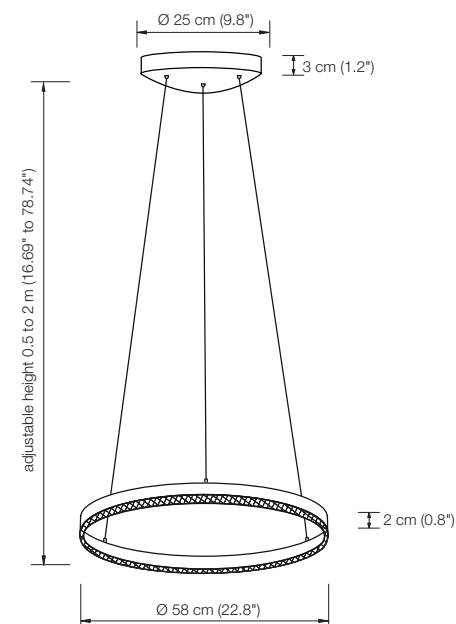

Cm
Solid brass copper-plated, matt brushed, lacquered

Br
Solid brass bronzed, lacquered

Bd
Solid brass dark-bronzed, lacquered

On request
according to RAL card.

ONE 58

LED chandelier

height: adjustable 0.5 to 2 m (16.69" to 78.74") (standard)*
 Ø Ring: 58 cm (22.8")
 Ø canopy: 25 cm (9.8")
 bulb: LED (31,4 Watt) with glare protection incl.
 light upwards and downwards
 approx. 3.020 Lumen
 color temperature: warmwhite 2700 K
 color rendering: > 95 Ra
 dimmer: possible via house installation or Casambi**

ONE 80

LED chandelier

height: adjustable 0.5 to 2 m (16.69" to 78.74") (standard)*
 Ø Ring: 80 cm (31.5")
 Ø canopy: 25 cm (9.8")
 bulb: LED (43 Watt) with glare protection incl.
 light upwards and downwards
 approx. 4.200 Lumen
 color temperature: warmwhite 2700 K
 color rendering: > 95 Ra
 dimmer: possible via house installation or Casambi**