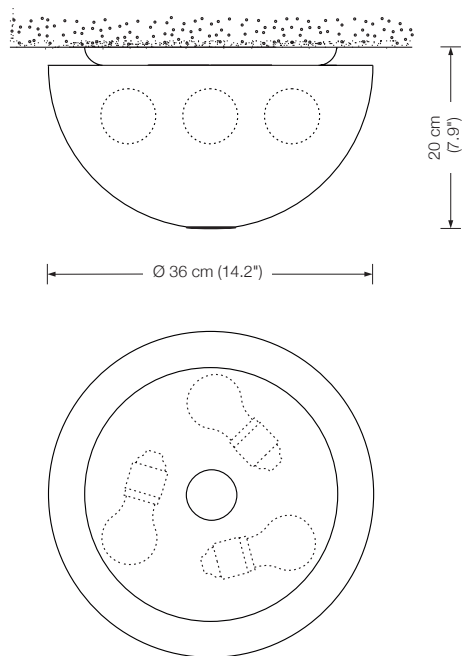

OLA 36 ceiling lamp

height: 20 cm (7.9")
shade: glass white-opal, Ø 36 cm (14.2")
lampholder: 3 x E27, max. 3 x 100 W
bulb: 3 x E27 LED á 1055 Lumen, 10,5 W incl., dimmable
2700° K, 10,5 W $\hat{=}$ 75 W
dimmer: possible via house installation

OLA 36 – Ms	Solid brass polished, lacquered	518 €
OLA 36 – Mt	Solid brass matt brushed, lacquered	544 €
OLA 36 – Ni	Solid brass, nickel-plated	518 €
OLA 36 – Nm	Solid brass nickel-plated, matt brushed	544 €
OLA 36 – Cr	Solid brass, chrome-plated	544 €
OLA 36 – Cu	Solid brass copper-plated, lacquered	570 €
OLA 36 – Cm	Solid brass copper-plated, matt brushed, lacquered	596 €
OLA 36 – Br	Solid brass bronzed, lacquered	622 €
OLA 36 – Bd	Solid brass dark-bronzed, lacquered	674 €

Energy class: A++ to E
(Depending on the used bulb.)
This model will be sold with a class A+ bulb.