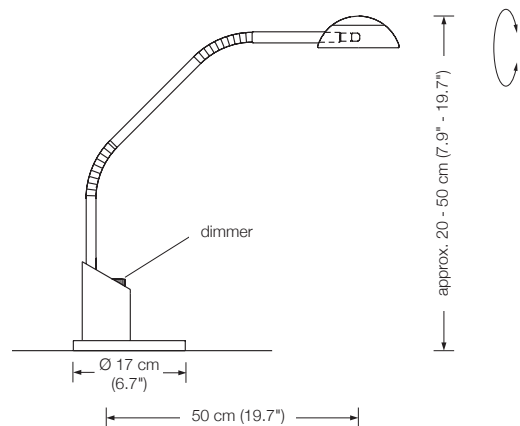

ORA 25

metal ball Ø 25 cm (9.8")
 height: 71 cm (28")

ORA 25 – Ms	Solid brass polished, lacquered	1.058 €
ORA 25 – Mt	Solid brass matt brushed, lacquered	1.142 €
ORA 25 – Ni	Solid brass, nickel-plated	1.058 €
ORA 25 – Nm	Solid brass nickel-plated, matt brushed	1.142 €
ORA 25 – Cr	Solid brass, chrome-plated	1.142 €
ORA 25 – Cu	Solid brass copper-plated, lacquered	1.164 €
ORA 25 – Cm	Solid brass copper-plated, matt brushed, lacquered	1.216 €
ORA 25 – Br	Solid brass bronzed, lacquered	1.269 €
ORA 25 – Bd	Solid brass dark-bronzed, lacquered	1.375 €

Energy class: B
 This model will be sold with a class B bulb.

TOA

table lamp

flexible and specially reinforced metal arm

height: up to max. 50 cm (19.7")
 shade: TEFLON white, Ø 7 cm (2.8")
 lampholder: GY6.35, max. 20 W / 12 V
 bulb: 1 x G6 incl., dimmable
 electric wire: 2,5 m (8.2 ft)
 dimmer: built in