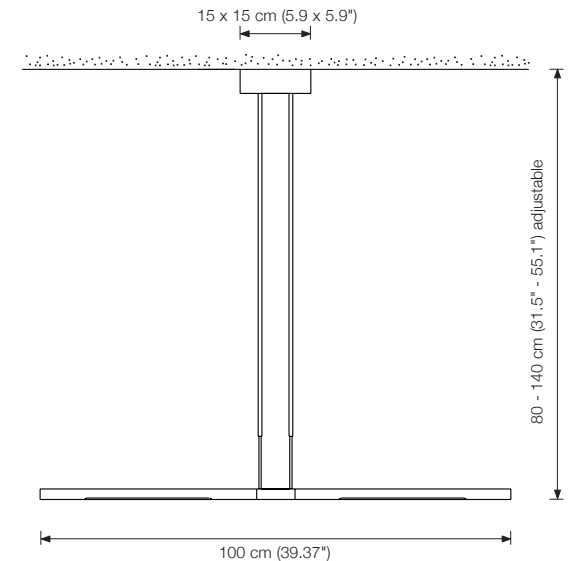

PEN 100

pendant lamp, height adjustable
both light elements can be rotated (360°)

length: 100 cm (39.4")
canopy: 15 x 15 x 5 cm (5.9" x 5.9" x 2.0")
height: 80 to 140 cm (31.5" to 55.1") adjustable (standard)*
bulb: 2 x LED 150 (approx. 12 watts in total) incl.
exchangeable
approx. 1200 Lumen
color temperature: warmwhite 2700 K
color rendering: > 90 Ra
dimmer: possible via house installation or Casambi**

PEN 100 – Ms	Solid brass polished, lacquered	1.371 €
PEN 100 – Mt	Solid brass matt brushed, lacquered	1.478 €
PEN 100 – Ni	Solid brass, nickel-plated	1.371 €
PEN 100 – Nm	Solid brass nickel-plated, matt brushed	1.478 €
PEN 100 – Cr	Solid brass, chrome-plated	1.478 €
PEN 100 – Cu	Solid brass copper-plated, lacquered	1.508 €
PEN 100 – Cm	Solid brass copper-plated, matt brushed, lacquered	1.577 €
PEN 100 – Br	Solid brass bronzed, lacquered	1.645 €
PEN 100 – Bd	Solid brass dark-bronzed, lacquered	1.782 €

Energy class: A++ to A

* The following suspensions on request (without surcharge):

Overall height 105 – 200 cm (41.3" – 78.7")

Overall height 130 – 250 cm (51.2" – 98.4")

Other pendulum lengths possible on request (with additional charge of 286 €)

** We recommend (without obligation) the following dimmer brands:

- Jung 1731DD
- Feller 40300.RC
- Arditi 027505
- Casambi Dimmer 800598 / 800680
- Kopp 8033