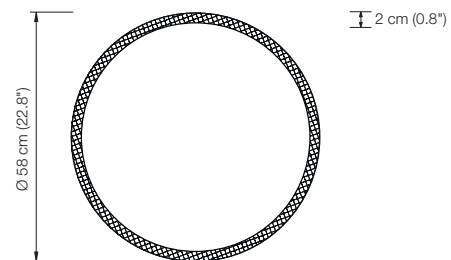

ONE 58

LED chandelier

height: adjustable 0.5 to 2 m (16.69" to 78.74") (standard)*
Ø Ring: 58 cm (22.8")
Ø canopy: 25 cm (9.8")
bulb: LED (31,4 Watt) with glare protection incl.
light upwards and downwards
approx. 3.020 Lumen
color temperature: warmwhite 2700 K
color rendering: > 95 Ra
dimmer: possible via house installation or Casambi**

ONE 58 – Ms	Solid brass polished, lacquered	3.007 €
ONE 58 – Mt	Solid brass matt brushed, lacquered	3.308 €
ONE 58 – Ni	Solid brass, nickel-plated	3.007 €
ONE 58 – Nm	Solid brass nickel-plated, matt brushed	3.308 €
ONE 58 – Cr	Solid brass, chrome-plated	3.308 €
ONE 58 – Cu	Solid brass copper-plated, lacquered	3.308 €
ONE 58 – Cm	Solid brass copper-plated, matt brushed, lacquered	3.458 €
ONE 58 – Br	Solid brass bronzed, lacquered	3.608 €
ONE 58 – Bd	Solid brass dark-bronzed, lacquered	3.909 €

Energy class: A++ to A.

* Other heights: available on request

** We recommend (without obligation) the following dimmer brands:

- Jung 1731DD
- Feller 40300.RC
- Arditi 027505
- Casambi Dimmer 800598 / 800680
- Kopp 8033