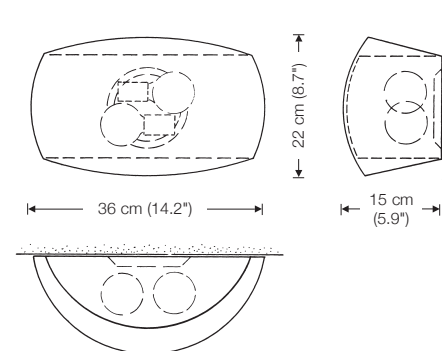

BEO

wall and stairway lamp
direct and indirect light
glass diffuser top and bottom

width: 36 cm (14.2")
lampholder: 2 x E27, max. 2 x 100 W
bulb: 2 x E27 LED á 1055 Lumen, 10,5 W incl., dimmable
2700° K, 11 W $\hat{=}$ 75 W

BEO – Ms	Solid brass polished, lacquered	948 €
BEO – Mt	Solid brass matt brushed, lacquered	1.043 €
BEO – Ni	Solid brass, nickel-plated	948 €
BEO – Nm	Solid brass nickel-plated, matt brushed	1.043 €
BEO – Cr	Solid brass, chrome-plated	1.043 €
BEO – Cu	Solid brass copper-plated, lacquered	1.043 €
BEO – Cm	Solid brass copper-plated, matt brushed, lacquered	1.090 €
BEO – Br	Solid brass bronzed, lacquered	1.137 €
BEO – Bd	Solid brass dark-bronzed, lacquered	1.232 €

Energy class: A++ to E

(Depending on the used bulb.)

This model will be sold with a class A+ bulb.