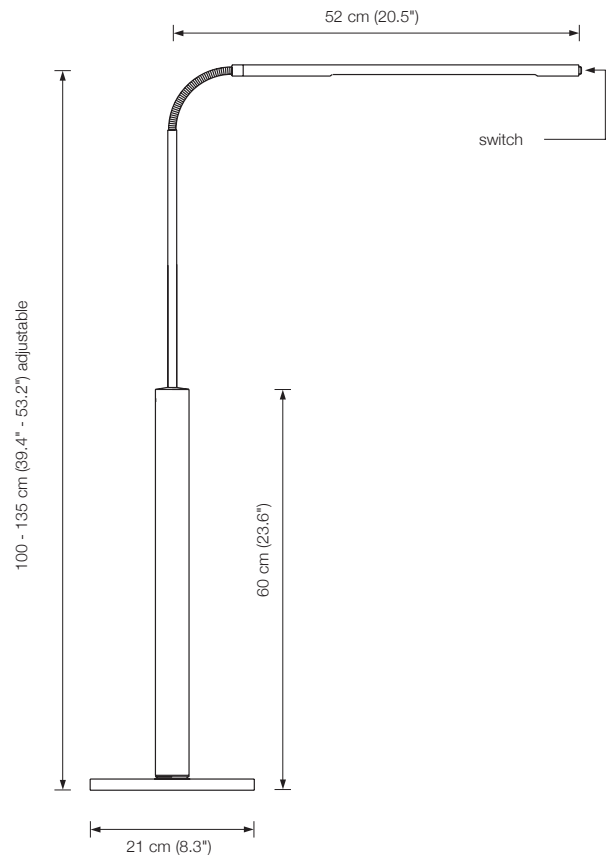

Energy class: D

This model will be sold with a class D bulb.

LONEA

floor lamp

height: 180 cm (70.9")
 shade: glass white-opal, Ø 23 cm (9.1")
 lampholder: E27, max. 250 W
 bulb: 1 x OS E27 Parathom incl., 2452 Lumen,
 21 W $\hat{=}$ 150 W, 2700° K, dimmable
 electric wire: 3 m (9.8 ft)
 dimmer: on cord

Energy class: A++ to E
 (Depending on the used bulb.)
 This model will be sold with a class A+ bulb.

LONEA SD

floor lamp

height: 160 - 190 cm (63" - 74.8") adjustable
shade: glass white-opal, Ø 23 cm (9.1")
lampholder: E27 max. 250 W
bulb: 1 x OS E27 Parathom incl., 2452 Lumen,
21 W $\hat{=}$ 150 W, 2700° K, dimmable
electric wire: 3 m (9.8 ft)
dimmer: built in

Energy class: A++ to A

PIN d

floor reading lamp dimmable

height: 105 - 140 cm (41.3" - 55.1") adjustable
width: approx. 52 cm (20.5")
bulb: 1 x LED 150 (approx. 8,4 Watt) incl.
exchangeable
approx. 840 Lumen
color temperature: warmwhite 2700 K
color rendering: > 90 Ra
electric wire: 3 m (9.8 ft)
dimmer: built in

Energy class: A++ to A

GO 30

floor reading lamp

height: 100 - 170 cm (39.37" - 66.9") adjustable
 shade: TEFLON white, Ø 10 cm (3.9")
 lampholder: GY6.35
 bulb: 1 x G6 incl., dimmable
 electric wire: 2,5 m (8.2 ft)
 dimmer: sensor (touch dimmer)*