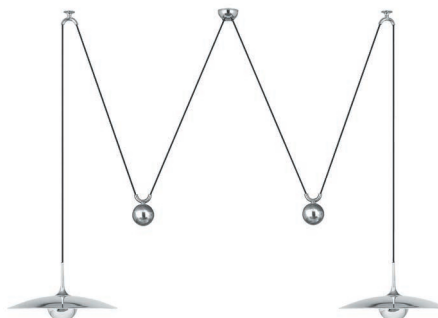

ONOS 40 D – Double pull

Adjustable pendant lamp

canopy: Ø 7 cm (2.8")
shade: metal Ø 40 cm (15.7"), metal light diffuser
lampholder: 2 x E27, max. 2 x 100 W

ONOS 40 D – Ms	Solid brass polished, lacquered	2.356 €
ONOS 40 D – Mt	Solid brass matt brushed, lacquered	2.592 €
ONOS 40 D – Ni	Solid brass, nickel-plated	2.356 €
ONOS 40 D – Nm	Solid brass nickel-plated, matt brushed	2.592 €
ONOS 40 D – Cr	Solid brass, chrome-plated	2.592 €
ONOS 40 D – Cu	Solid brass copper-plated, lacquered	2.592 €
ONOS 40 D – Cm	Solid brass copper-plated, matt brushed, lacquered	2.710 €
ONOS 40 D – Br	Solid brass bronzed, lacquered	2.827 €
ONOS 40 D – Bd	Solid brass dark-bronzed, lacquered	3.063 €