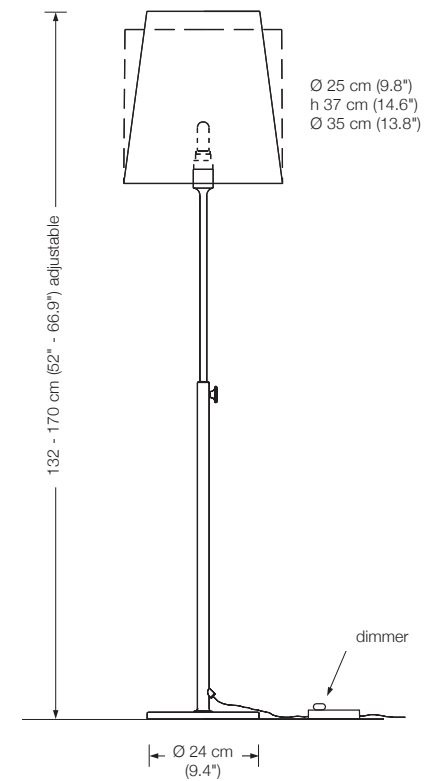

INAS

floor reading lamp

height: 132 - 170 cm (52" - 66.9") adjustable
shade: silk, conical or straight*
lampholder: E27, max. 150 W
bulb: 1 x E27 LED á 1055 Lumen, 10,5 W incl.
2700° K, 10,5 W $\hat{=}$ 75 W, dimmable
electric wire: 4 m (13.1 ft)
dimmer: on cord

INAS – Ms	Solid brass polished, lacquered	1.065 €
INAS – Mt	Solid brass matt brushed, lacquered	1.151 €
INAS – Ni	Solid brass, nickel-plated	1.065 €
INAS – Nm	Solid brass nickel-plated, matt brushed	1.151 €
INAS – Cr	Solid brass, chrome-plated	1.151 €
INAS – Cu	Solid brass copper-plated, lacquered	1.171 €
INAS – Cm	Solid brass copper-plated, matt brushed, lacquered	1.225 €
INAS – Br	Solid brass bronzed, lacquered	1.278 €
INAS – Bd	Solid brass dark-bronzed, lacquered	1.384 €

Energy class: A++ to E
(Depending on the used bulb.)
This model will be sold with a class A+ bulb.

* Please indicate with order.

fabric required: 120 x 60 cm (47.3" x 23.6")