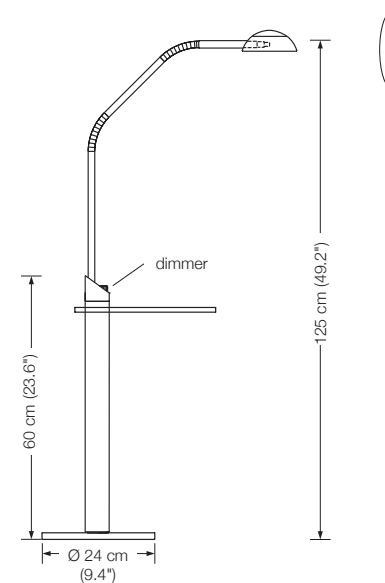

YON G

floor reading lamp with glass tabletop Ø 30 cm (11.8"), clear glass

height: adjustable
shade: metal Ø 12 cm (4.7"), rotatable
lampholder: GY6.35, max. 50 W / 12 V
bulb: 1 x G6 incl., 35 W $\hat{=}$ 50 W, dimmable
electric wire: 4 m (13.1 ft)
dimmer: built in

YON G – Ms	Solid brass polished, lacquered	1.349 €
YON G – Mt	Solid brass matt brushed, lacquered	1.484 €
YON G – Ni	Solid brass, nickel-plated	1.349 €
YON G – Nm	Solid brass nickel-plated, matt brushed	1.484 €
YON G – Cr	Solid brass, chrome-plated	1.484 €
YON G – Cu	Solid brass copper-plated, lacquered	1.484 €
YON G – Cm	Solid brass copper-plated, matt brushed, lacquered	1.552 €
YON G – Br	Solid brass bronzed, lacquered	1.619 €
YON G – Bd	Solid brass dark-bronzed, lacquered	1.754 €

Energy class: B
This model will be sold with a class B bulb.