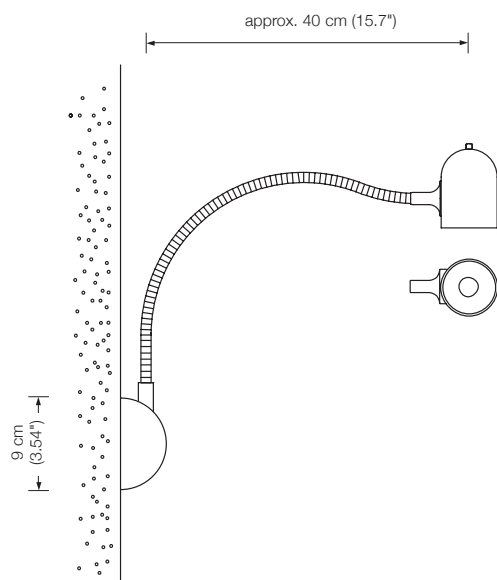

WED

wall lamp

width: 40 cm (15.7")
lampholder: GU5.3
bulb: 1 x GU5.3 incl.
approx. 660 Lumen
color temperature: warmwhite 2700 K
color rendering: > 82 Ra

WED – Ms	Solid brass polished, lacquered	621 €
WED – Mt	Solid brass matt brushed, lacquered	683 €
WED – Ni	Solid brass, nickel-plated	621 €
WED – Nm	Solid brass nickel-plated, matt brushed	683 €
WED – Cr	Solid brass, chrome-plated	683 €
WED – Cu	Solid brass copper-plated, lacquered	683 €
WED – Cm	Solid brass copper-plated, matt brushed, lacquered	714 €
WED – Br	Solid brass bronzed, lacquered	745 €
WED – Bd	Solid brass dark-bronzed, lacquered	808 €

Energy class: A++ to A

Replacement bulbs can be ordered through VS Manufaktur.