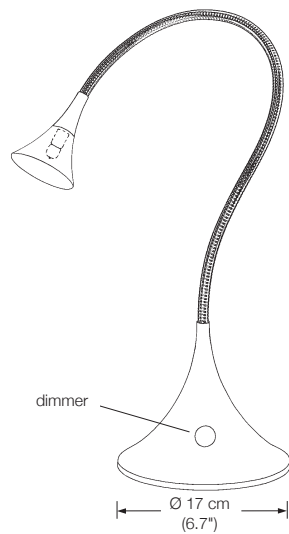

ESA

table lamp

flexible and specially reinforced metal arm

height: up to 50 cm (19.7")
shade: TEFLON white, Ø 7 cm (2.8")
lampholder: GY6.35, max. 50 W
bulb: 1 x G6 incl., 35 W $\hat{=}$ 50 W, dimmable
electric wire: 2,5 m (8.2 ft)
dimmer: built in

ESA – Ms	Solid brass polished, lacquered	622 €
ESA – Mt	Solid brass matt brushed, lacquered	684 €
ESA – Ni	Solid brass, nickel-plated	622 €
ESA – Nm	Solid brass nickel-plated, matt brushed	684 €
ESA – Cr	Solid brass, chrome-plated	684 €
ESA – Cu	Solid brass copper-plated, lacquered	684 €
ESA – Cm	Solid brass copper-plated, matt brushed, lacquered	716 €
ESA – Br	Solid brass bronzed, lacquered	747 €
ESA – Bd	Solid brass dark-bronzed, lacquered	809 €

Energy class: B

This model will be sold with a class B bulb.