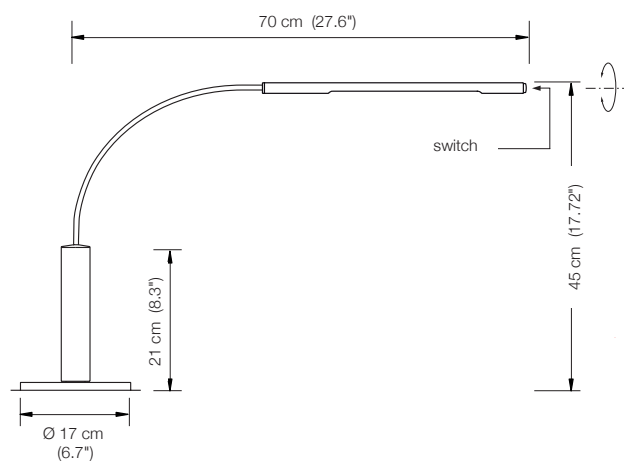

PIN T

desk lamp

height: 45 cm (17.7")
width: 70 cm (27.6")
shade: rotatable
bulb: 1 x LED 150 (approx. 6 Watt) incl.
exchangeable
approx. 600 Lumen
color temperature: warmwhite 2700 K
color rendering: > 90 Ra
electric wire: 3 m (9.8 ft)

PIN T – Ms	Solid brass polished, lacquered	900 €
PIN T – Mt	Solid brass matt brushed, lacquered	985 €
PIN T – Ni	Solid brass, nickel-plated	900 €
PIN T – Nm	Solid brass nickel-plated, matt brushed	985 €
PIN T – Cr	Solid brass, chrome-plated	985 €
PIN T – Cu	Solid brass copper-plated, lacquered	990 €
PIN T – Cm	Solid brass copper-plated, matt brushed, lacquered	1.035 €
PIN T – Br	Solid brass bronzed, lacquered	1.080 €
PIN T – Bd	Solid brass dark-bronzed, lacquered	1.170 €

Energy class: A++ to A