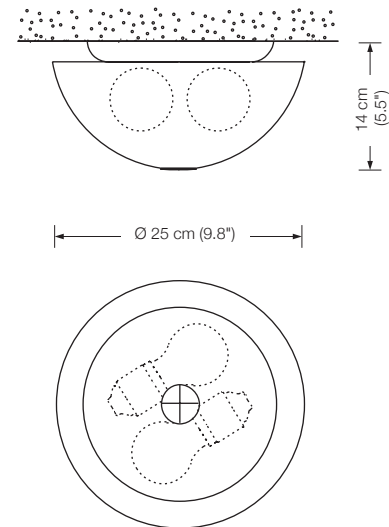

OLA 25 ceiling lamp

height: 14 cm (5.5")
shade: glass white-opal, Ø 25 cm (9.8")
lampholder: 2 x E27, max. 2 x 100 W
bulb: 2 x E27 LED á 1055 Lumen, 10,5 W incl., dimmable
2700° K, 10,5 W $\hat{=}$ 75 W
dimmer: possible via house installation

OLA 25 – Ms	Solid brass polished, lacquered	444 €
OLA 25 – Mt	Solid brass matt brushed, lacquered	466 €
OLA 25 – Ni	Solid brass, nickel-plated	444 €
OLA 25 – Nm	Solid brass nickel-plated, matt brushed	466 €
OLA 25 – Cr	Solid brass, chrome-plated	466 €
OLA 25 – Cu	Solid brass copper-plated, lacquered	488 €
OLA 25 – Cm	Solid brass copper-plated, matt brushed, lacquered	510 €
OLA 25 – Br	Solid brass bronzed, lacquered	532 €
OLA 25 – Bd	Solid brass dark-bronzed, lacquered	577 €

Energy class: A++ to E
(Depending on the used bulb.)
This model will be sold with a class A+ bulb.