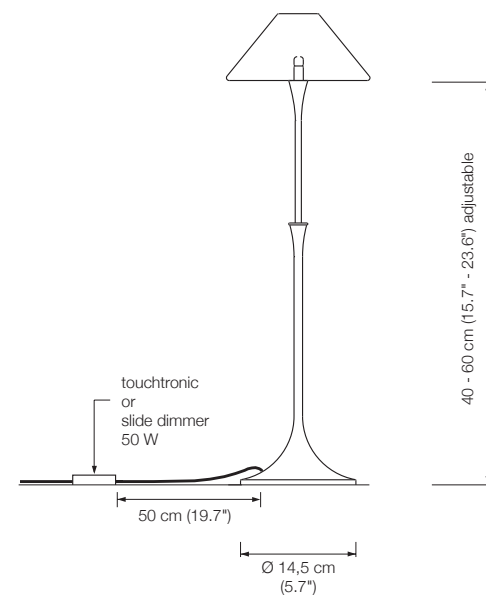

Energy class: B

This model will be sold with a class B bulb.

ESA

table lamp

flexible and specially reinforced metal arm

height: up to 50 cm (19.7")
shade: TEFLON white, Ø 7 cm (2.8")
lampholder: GY6.35, max. 50 W
bulb: 1 x G6 incl., 35 W $\hat{=}$ 50 W, dimmable
electric wire: 2,5 m (8.2 ft)
dimmer: built in

Energy class: B

This model will be sold with a class B bulb.

TES table lamp

height: 40 - 60 cm (15.7" - 23.6") adjustable
 shade: TEFLON white, Ø 18 cm (7.1")
 lampholder: GY6.35, max. 50 W / 12 V
 bulb: 1 x G6 incl., 35 W $\hat{=}$ 50 W, dimmable
 electric wire: 2,5 m (8.2 ft)
 dimmer: sensor (touch dimmer)*

Energy class: B
 This model will be sold with a class B bulb.

* also available: dimmer on cord
 Please indicate with order.

ELAS

table lamp

height: 50 - 70 cm (19.7" - 27.6") adjustable
 shade: metal Ø 28 cm (11")
 lampholder: E27, max. 100 W
 bulb: 1 x E27 LED á 1055 Lumen, 10,5 W incl.
 2700° K, 11 W $\hat{=}$ 75 W, dimmable
 electric wire: 2,5 m (8.2 ft)
 dimmer: on cord