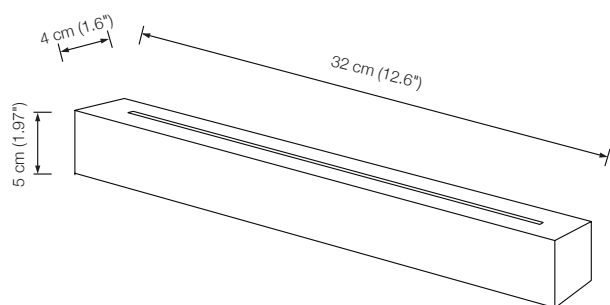

BLOC

wall lamp

height: 5 cm (1.97")
width: 32 cm (12.6")
depth: 4 cm (1.6")
bulb: 2 x LED 150 (approx. 12 Watt) incl.
exchangeable
approx. 1200 Lumen
color temperature: warmwhite 2700 K
color rendering: > 90 Ra

BLOC – Ms	Solid brass polished, lacquered	514 €
BLOC – Mt	Solid brass matt brushed, lacquered	557 €
BLOC – Ni	Solid brass, nickel-plated	514 €
BLOC – Nm	Solid brass nickel-plated, matt brushed	557 €
BLOC – Cr	Solid brass, chrome-plated	557 €
BLOC – Cu	Solid brass copper-plated, lacquered	565 €
BLOC – Cm	Solid brass copper-plated, matt brushed, lacquered	591 €
BLOC – Br	Solid brass bronzed, lacquered	617 €
BLOC – Bd	Solid brass dark-bronzed, lacquered	668 €

Energy class: A++ to A