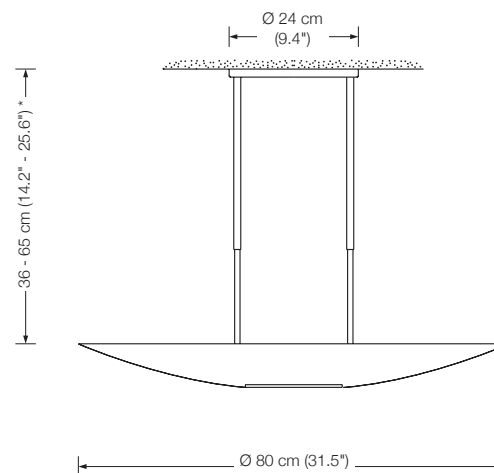

SOLA 80

ceiling lamp
direct and indirect light
bottom glass diffuser

height: 36 - 65 cm (14.2" - 25.6") adjustable *
shade: metal Ø 80 cm (31.5")
lampholder: R7s, max. 500 W
bulb: 1 x R7s incl.
dimmer: possible via house installation

SOLA 80 – Ms	Solid brass polished, lacquered	2.976 €
SOLA 80 – Mt	Solid brass matt brushed, lacquered	3.274 €
SOLA 80 – Ni	Solid brass, nickel-plated	2.976 €
SOLA 80 – Nm	Solid brass nickel-plated, matt brushed	3.274 €
SOLA 80 – Cr	Solid brass, chrome-plated	3.274 €
SOLA 80 – Cu	Solid brass copper-plated, lacquered	3.274 €
SOLA 80 – Cm	Solid brass copper-plated, matt brushed, lacquered	3.423 €
SOLA 80 – Br	Solid brass bronzed, lacquered	3.572 €
SOLA 80 – Bd	Solid brass dark-bronzed, lacquered	3.869 €

Energy class: D
This model will be sold with a class D bulb.

* special length on request