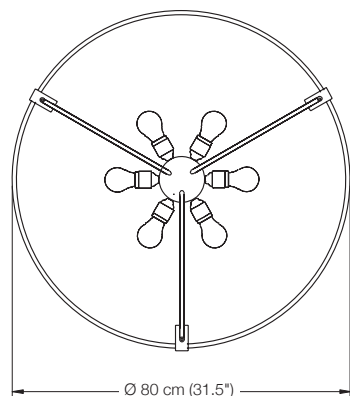

EREA 80 ceiling lamp

height: standard 100 cm (39.4")
or on request
(min. 60 cm (23.6") to max. 200 cm (78.7"))

shade: glass white-opal Ø 80 cm (31.5")

lampholder: 6 x E27, max. 6 x 205 W

dimmer: possible via house installation or Casambi*

EREA 80 – Ms	Solid brass polished, lacquered	2.115 €
EREA 80 – Mt	Solid brass matt brushed, lacquered	2.263 €
EREA 80 – Ni	Solid brass, nickel-plated	2.115 €
EREA 80 – Nm	Solid brass nickel-plated, matt brushed	2.263 €
EREA 80 – Cr	Solid brass, chrome-plated	2.263 €
EREA 80 – Cu	Solid brass copper-plated, lacquered	2.327 €
EREA 80 – Cm	Solid brass copper-plated, matt brushed, lacquered	2.433 €
EREA 80 – Br	Solid brass bronzed, lacquered	2.539 €
EREA 80 – Bd	Solid brass dark-bronzed, lacquered	2.750 €

Energy class: A++ to E
(Depending on the used bulb.)

* We recommend (without obligation) the following dimmer brands:

- Jung 1731DD
- Feller 40300.RC
- Arditì 027505
- Casambi Dimmer 800598 / 800680
- Kopp 8033