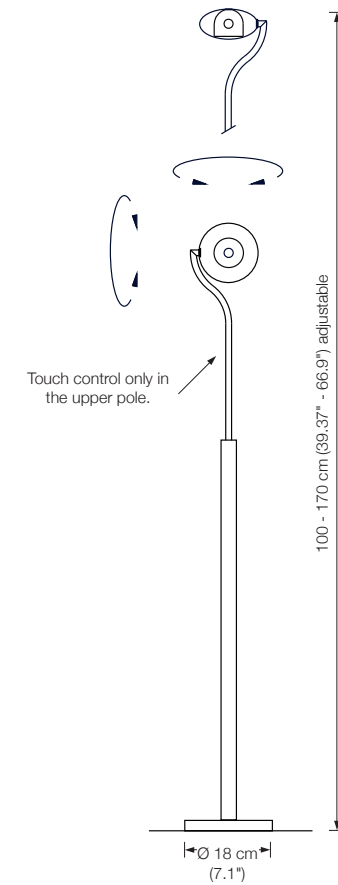

GO 30

floor reading lamp

height: 100 - 170 cm (39.37" - 66.9") adjustable
shade: TEFLON white, Ø 10 cm (3.9")
lampholder: GY6.35
bulb: 1 x G6 incl., dimmable
electric wire: 2,5 m (8.2 ft)
dimmer: sensor (touch dimmer)*

GO 30 - Ms	Solid brass polished, lacquered	900 €
GO 30 - Mt	Solid brass matt brushed, lacquered	985 €
GO 30 - Ni	Solid brass, nickel-plated	900 €
GO 30 - Nm	Solid brass nickel-plated, matt brushed	985 €
GO 30 - Cr	Solid brass, chrome-plated	985 €
GO 30 - Cu	Solid brass copper-plated, lacquered	990 €
GO 30 - Cm	Solid brass copper-plated, matt brushed, lacquered	1.035 €
GO 30 - Br	Solid brass bronzed, lacquered	1.080 €
GO 30 - Bd	Solid brass dark-bronzed, lacquered	1.170 €

Energy class: B

This model will be sold with a class B bulb.

* also available: dimmer on cord
Please indicate with order.