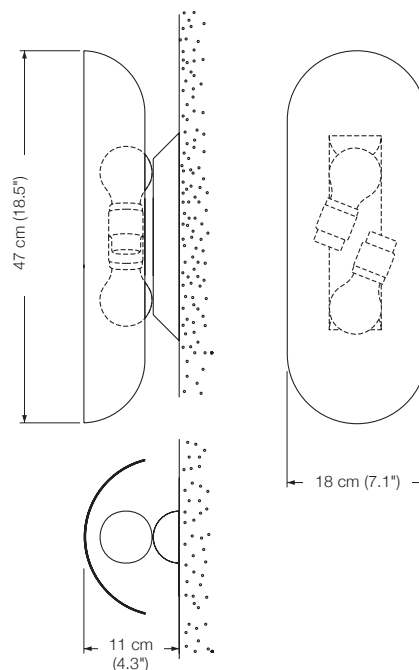

ALIA

wall lamp indirect light

height: 47 cm (18.5")
shade: metal
lampholder: 2 x E27, max. 2 x 100 W
bulb: 2 x E27 LED á 1055 Lumen, 10,5 W incl., dimmable
dimmer: on site

ALIA – Ms	Solid brass polished, lacquered	761 €
ALIA – Mt	Solid brass matt brushed, lacquered	836 €
ALIA – Ni	Solid brass, nickel-plated	761 €
ALIA – Nm	Solid brass nickel-plated, matt brushed	836 €
ALIA – Cr	Solid brass, chrome-plated	836 €
ALIA – Cu	Solid brass copper-plated, lacquered	837 €
ALIA – Cm	Solid brass copper-plated, matt brushed, lacquered	875 €
ALIA – Br	Solid brass bronzed, lacquered	913 €
ALIA – Bd	Solid brass dark-bronzed, lacquered	989 €

Energy class: A++ to E
(Depending on the used bulb.)
This model will be sold with a class A+ bulb.