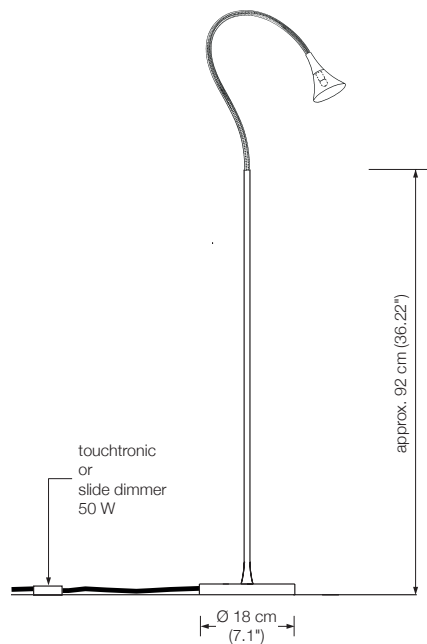

LIN

floor reading lamp

flexible and specially reinforced metal arm

height: approx. 140 cm (55.1")
shade: TEFLON white, Ø 7 cm (2.8")
lampholder: GY6.35, max. 50 W / 12 V
bulb: 1 x G6 incl., 50 W $\triangleq$ 75 W, dimmable
electric wire: 2,5 m (8.2 ft)
dimmer: sensor (touch dimmer)*

LIN – Ms	Solid brass polished, lacquered	895 €
LIN – Mt	Solid brass matt brushed, lacquered	984 €
LIN – Ni	Solid brass, nickel-plated	895 €
LIN – Nm	Solid brass nickel-plated, matt brushed	984 €
LIN – Cr	Solid brass, chrome-plated	984 €
LIN – Cu	Solid brass copper-plated, lacquered	984 €
LIN – Cm	Solid brass copper-plated, matt brushed, lacquered	1.029 €
LIN – Br	Solid brass bronzed, lacquered	1.073 €
LIN – Bd	Solid brass dark-bronzed, lacquered	1.163 €

Energy class: B

This model will be sold with a class B bulb.

* also available: dimmer on cord

Please indicate with order.