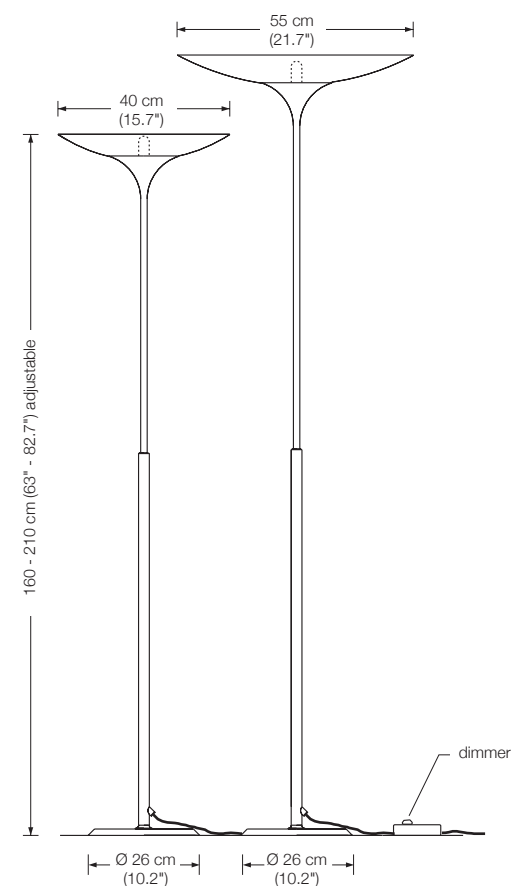

TAOS 40

shade: glass white-opal Ø 40 cm (15.7")

TAOS 40 – Ms	Solid brass polished, lacquered	1.254 €
TAOS 40 – Mt	Solid brass matt brushed, lacquered	1.354 €
TAOS 40 – Ni	Solid brass, nickel-plated	1.254 €
TAOS 40 – Nm	Solid brass nickel-plated, matt brushed	1.354 €
TAOS 40 – Cr	Solid brass, chrome-plated	1.354 €
TAOS 40 – Cu	Solid brass copper-plated, lacquered	1.379 €
TAOS 40 – Cm	Solid brass copper-plated, matt brushed, lacquered	1.442 €
TAOS 40 – Br	Solid brass bronzed, lacquered	1.504 €
TAOS 40 – Bd	Solid brass dark-bronzed, lacquered	1.630 €

Energy class TAOS 55 / 40: A++ to E
(Depending on the used bulb.)
This model will be sold with a class A+ bulb.