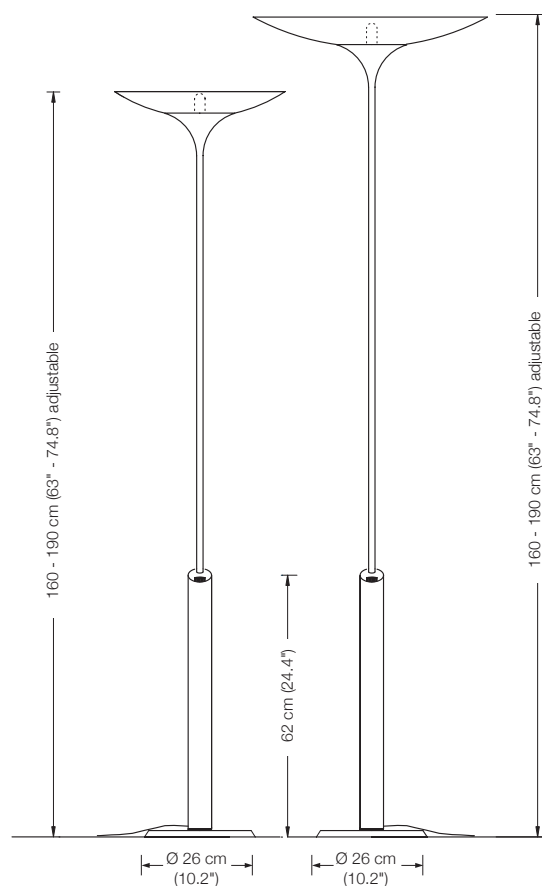

TAOS SD

floor lamp

height: 160 - 190 cm (63" - 74.8") adjustable
lampholder: E26, max. 250 W
electric wire: 3 m (9.8 ft)
dimmer: built in

TAOS 55 SD

shade: glass white-opal Ø 55 cm (21.7")

TAOS 55 SD – Ms	Solid brass polished, lacquered	1.490 €
TAOS 55 SD – Mt	Solid brass matt brushed, lacquered	1.609 €
TAOS 55 SD – Ni	Solid brass, nickel-plated	1.490 €
TAOS 55 SD – Nm	Solid brass nickel-plated, matt brushed	1.609 €
TAOS 55 SD – Cr	Solid brass, chrome-plated	1.609 €
TAOS 55 SD – Cu	Solid brass copper-plated, lacquered	1.639 €
TAOS 55 SD – Cm	Solid brass copper-plated, matt brushed, lacquered	1.714 €
TAOS 55 SD – Br	Solid brass bronzed, lacquered	1.788 €
TAOS 55 SD – Bd	Solid brass dark-bronzed, lacquered	1.937 €

TAOS 40 SD

shade: glass white-opal Ø 40 cm (15.7")

TAOS 40 SD – Ms	Solid brass polished, lacquered	1.451 €
TAOS 40 SD – Mt	Solid brass matt brushed, lacquered	1.567 €
TAOS 40 SD – Ni	Solid brass, nickel-plated	1.451 €
TAOS 40 SD – Nm	Solid brass nickel-plated, matt brushed	1.567 €
TAOS 40 SD – Cr	Solid brass, chrome-plated	1.567 €
TAOS 40 SD – Cu	Solid brass copper-plated, lacquered	1.597 €
TAOS 40 SD – Cm	Solid brass copper-plated, matt brushed, lacquered	1.669 €
TAOS 40 SD – Br	Solid brass bronzed, lacquered	1.742 €
TAOS 40 SD – Bd	Solid brass dark-bronzed, lacquered	1.887 €

Energy class TAOS 55 SD / 40 SD: A++ to E
(Depending on the used bulb.)

Additional USA 110 V conversion kit
(TAOS 55 SD / 40 SD):
110 V bulbs are not included

12 €