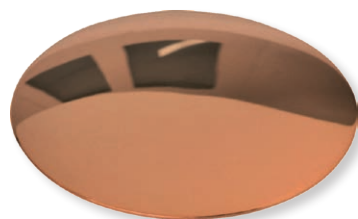

Cu
Solid brass copper-plated, lacquered