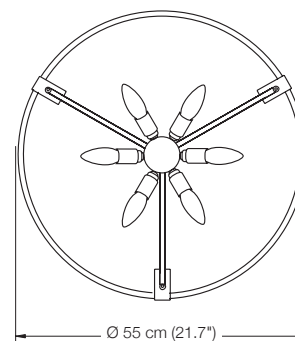

EREA 55

ceiling lamp

height: standard 60 cm (23.6")
or on request
(min. 40 cm (15.7") to max. 200 cm (78.7"))

shade: glass white-opal Ø 55 cm (21.7")

lampholder: 6 x E12, max. 6 x 60 W

dimmer: possible via house installation or Casambi*

EREA 55 – Ms	Solid brass polished, lacquered	2.047 €
EREA 55 – Mt	Solid brass matt brushed, lacquered	2.190 €
EREA 55 – Ni	Solid brass, nickel-plated	2.047 €
EREA 55 – Nm	Solid brass nickel-plated, matt brushed	2.190 €
EREA 55 – Cr	Solid brass, chrome-plated	2.190 €
EREA 55 – Cu	Solid brass copper-plated, lacquered	2.252 €
EREA 55 – Cm	Solid brass copper-plated, matt brushed, lacquered	2.354 €
EREA 55 – Br	Solid brass bronzed, lacquered	2.457 €
EREA 55 – Bd	Solid brass dark-bronzed, lacquered	2.661 €

Energy class: A++ to E
(Depending on the used bulb.)

4" junction box: not covered

Backplate Ø 12 cm (4.72") 68 €

Additional 110 V conversion kit: 36 €

110 V bulbs not included

* We recommend (without obligation) the following dimmer brands:

- Jung 1731DD
- Feller 40300.RC
- Arditì 027505
- Casambi Dimmer 800598 / 800680
- Kopp 8033