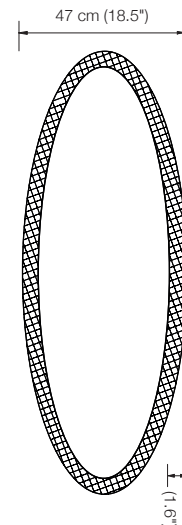

OVA

LED chandelier

height: adjustable 1.5 to 2 m (59.06" to 78.74") (standard)*
oval shade: 125 cm long, 47 wide, 4 cm high
(49.2" long, 18.5" wide, 1.6" high)
canopy: 47 cm long, 14 cm wide, 5 cm high
(18.5" long, 5.5" wide, 2" high)
illuminant: LED with glare protection incl.
light upwards and downwards
approx. 4800 Lumen**
color temperature: warmwhite 2700 K***
color rendering: > 95 Ra
dimmer: possible via house installation or Casambi****

OVA – Ms	Solid brass polished, lacquered	4.998 €
OVA – Mt	Solid brass matt brushed, lacquered	5.498 €
OVA – Ni	Solid brass, nickel-plated	4.998 €
OVA – Nm	Solid brass nickel-plated, matt brushed	5.498 €
OVA – Cr	Solid brass, chrome-plated	5.498 €
OVA – Cu	Solid brass copper-plated, lacquered	5.498 €
OVA – Cm	Solid brass copper-plated, matt brushed, lacquered	5.748 €
OVA – Br	Solid brass bronzed, lacquered	5.998 €
OVA – Bd	Solid brass dark-bronzed, lacquered	6.497 €

Energy class: A++ to A.

110 Volt/USA: not dimmable

4" junction box: covered

Additional USA 110 V conversion kit: 84 €

* Other heights possible, each with a range of 50 cm (19.7").

** higher lumens on request

*** 3000K + 4000K on request

**** We recommend (without obligation) the following dimmer brands:

- Jung 1731DD
- Feller 40300.RC
- Arditì 027505
- Casambi Dimmer 800598 / 800680
- Kopp 8033