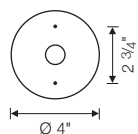

GELA 40 / 55 / 80: 4" junction box: not covered
Backplate Ø 12 cm (4.72") 68 €
Additional 110 V conversion kit: 12 €
110 V bulbs not included