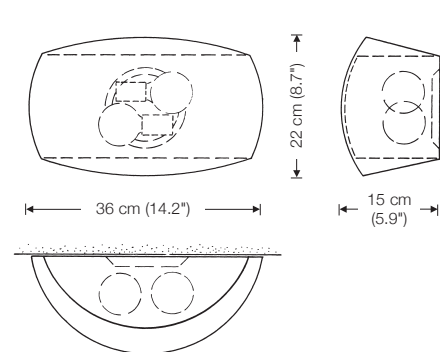

BEO

wall and stairway lamp
direct and indirect light
glass diffuser top and bottom

width: 36 cm (14.2")
lampholder: 2 x E26, max. 2 x 100 W

BEO – Ms	Solid brass polished, lacquered	948 €
BEO – Mt	Solid brass matt brushed, lacquered	1.043 €
BEO – Ni	Solid brass, nickel-plated	948 €
BEO – Nm	Solid brass nickel-plated, matt brushed	1.043 €
BEO – Cr	Solid brass, chrome-plated	1.043 €
BEO – Cu	Solid brass copper-plated, lacquered	1.043 €
BEO – Cm	Solid brass copper-plated, matt brushed, lacquered	1.090 €
BEO – Br	Solid brass bronzed, lacquered	1.137 €
BEO – Bd	Solid brass dark-bronzed, lacquered	1.232 €

Energy class: A++ to E
(Depending on the used bulb.)

4" junction box: covered 12 €
Additional USA 110 V conversion kit
110 V bulbs not included