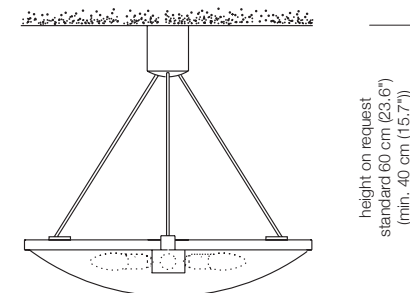

EREA 55

ceiling lamp

height: standard 60 cm (23.6")
or on request
(min. 40 cm (15.7") to max. 200 cm (78.7"))

shade: glass white-opal Ø 55 cm (21.7")

lampholder: 6 x E12, max. 6 x 60 W

dimmer: possible via house installation or Casambi*

EREA 55 – Ms	Solid brass polished, lacquered	2.047 €
EREA 55 – Mt	Solid brass matt brushed, lacquered	2.190 €
EREA 55 – Ni	Solid brass, nickel-plated	2.047 €
EREA 55 – Nm	Solid brass nickel-plated, matt brushed	2.190 €
EREA 55 – Cr	Solid brass, chrome-plated	2.190 €
EREA 55 – Cu	Solid brass copper-plated, lacquered	2.252 €
EREA 55 – Cm	Solid brass copper-plated, matt brushed, lacquered	2.354 €
EREA 55 – Br	Solid brass bronzed, lacquered	2.457 €
EREA 55 – Bd	Solid brass dark-bronzed, lacquered	2.661 €

Energy class: A++ to E
(Depending on the used bulb.)

4" junction box: not covered

Backplate Ø 12 cm (4.72") 68 €

Additional 110 V conversion kit: 36 €

110 V bulbs not included

* We recommend (without obligation) the following dimmer brands:

- Jung 1731DD
- Feller 40300.RC
- Arditì 027505
- Casambi Dimmer 800598 / 800680
- Kopp 8033