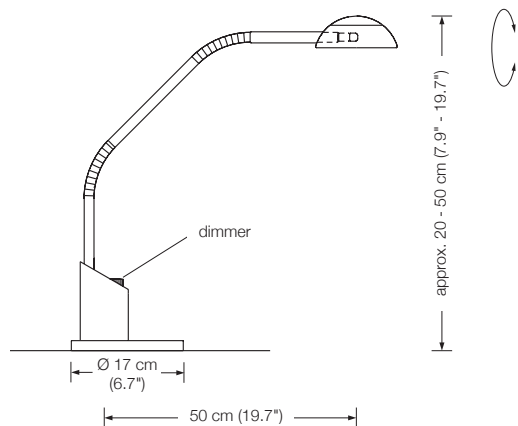

YON T

table lamp

shade: metal Ø 12 cm (4.7"), adjustable
 lampholder: GY6.35, max. 50 W / 12 V
 bulb: 1 x G6 incl., 35 W $\hat{=}$ 50 W, dimmable
 electric wire: 2,5 m (8.2 ft)
 dimmer: built in

YON T – Ms	Solid brass polished, lacquered	1.257 €
YON T – Mt	Solid brass matt brushed, lacquered	1.382 €
YON T – Ni	Solid brass, nickel-plated	1.257 €
YON T – Nm	Solid brass nickel-plated, matt brushed	1.382 €
YON T – Cr	Solid brass, chrome-plated	1.382 €
YON T – Cu	Solid brass copper-plated, lacquered	1.382 €
YON T – Cm	Solid brass copper-plated, matt brushed, lacquered	1.445 €
YON T – Br	Solid brass bronzed, lacquered	1.508 €
YON T – Bd	Solid brass dark-bronzed, lacquered	1.634 €

Energy class: B
This model will be sold with a class B bulb.

Additional USA 110 V conversion kit: 64 €

TOA

table lamp

flexible and specially reinforced metal arm

height: up to max. 50 cm (19.7")
 shade: TEFLON white, Ø 7 cm (2.8")
 lampholder: GY6.35, max. 20 W / 12 V
 bulb: 1 x G6 incl., dimmable
 electric wire: 2,5 m (8.2 ft)
 dimmer: built in