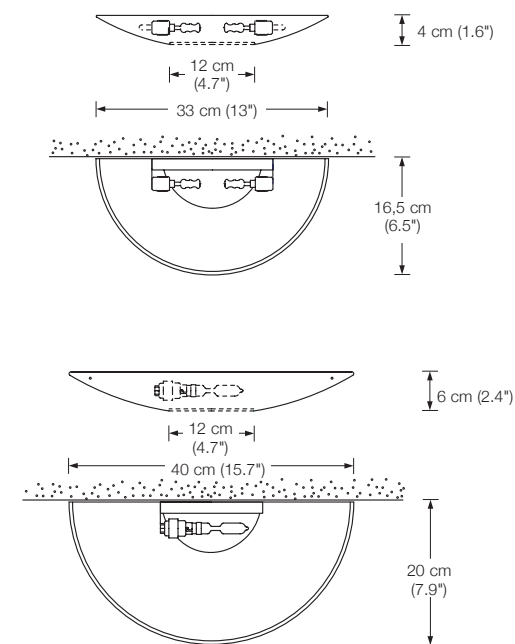

Energy class: D
This model will be sold with a class D bulb.

4" junction box: not covered
Additional USA 110 V conversion kit 12 €
110 V bulbs not included

ERA 40

wall lamp

width: 40 cm (15.7")
bottom glass diffuser
lampholder: B15d, max. 150 W / 230 V
bulb: 1 x B15d, 100 W incl.

ERA 40 – Ms	Solid brass polished, lacquered	728 €
ERA 40 – Mt	Solid brass matt brushed, lacquered	801 €
ERA 40 – Ni	Solid brass, nickel-plated	728 €
ERA 40 – Nm	Solid brass nickel-plated, matt brushed	801 €
ERA 40 – Cr	Solid brass, chrome-plated	801 €
ERA 40 – Cu	Solid brass copper-plated, lacquered	801 €
ERA 40 – Cm	Solid brass copper-plated, matt brushed, lacquered	838 €
ERA 40 – Br	Solid brass bronzed, lacquered	874 €
ERA 40 – Bd	Solid brass dark-bronzed, lacquered	947 €
additional top glass diffuser		28 €

Please indicate with order.

Energy class: D
This model will be sold with a class D bulb.

4" junction box: not covered
Additional USA 110 V conversion kit 12 €
110 V bulbs not included