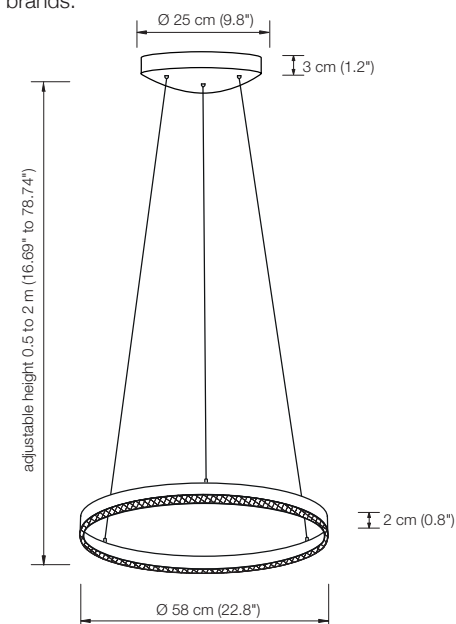

Cm
Solid brass copper-plated, matt brushed, lacquered

Br
Solid brass bronzed, lacquered

Bd
Solid brass dark-bronzed, lacquered

On request
according to RAL card.

ONE 58 LED chandelier

height: adjustable 0.5 to 2 m (16.69" to 78.74") (standard)*
 Ø Ring: 58 cm (22.8")
 Ø canopy: 25 cm (9.8")
 bulb: LED (31,4 Watt) with glare protection incl.
 light upwards and downwards
 approx. 3.020 Lumen
 color temperature: warmwhite 2700 K
 color rendering: > 95 Ra
 dimmer: possible via house installation or Casambi**

- Jung 1731DD
- Feller 40300.RC
- Arditì 027505
- Casambi Dimmer 800598 / 800680
- Kopp 8033

ONE 80

LED chandelier

height: adjustable 0.5 to 2 m (16.69" to 78.74") (standard)*
 Ø Ring: 80 cm (31.5")
 Ø canopy: 25 cm (9.8")
 bulb: LED (43 Watt) with glare protection incl.
 light upwards and downwards
 approx. 4.200 Lumen
 color temperature: warmwhite 2700 K
 color rendering: > 95 Ra
 dimmer: possible via house installation or Casambi**

18 removable metal arms

total height: min. 85 cm (33.5") - max. 305 cm (120.1") *
 Ø: 88 cm (34.6")
 lampholder: 18 x G4, max. 18 x 20 W / 12 V
 bulb: 18 x G4 incl., dimmable
 dimmer: brightness control is possible **