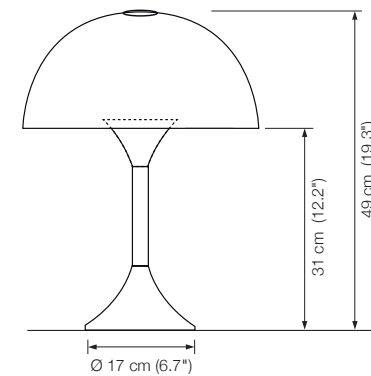

TAU table lamp

height: approx. 50 cm
shade: glass white-opal, Ø 36 cm (14.2")
lampholder: 3 x E26, max. 100 Watt
middle part: walnut mocha (standard)*
electric wire: 2,5 m (8.2 ft)
dimmer: built in

TAU – Ms	Solid brass polished, lacquered	839 €
TAU – Mt	Solid brass matt brushed, lacquered	923 €
TAU – Ni	Solid brass, nickel-plated	839 €
TAU – Nm	Solid brass nickel-plated, matt brushed	923 €
TAU – Cr	Solid brass, chrome-plated	923 €
TAU – Cu	Solid brass copper-plated, lacquered	923 €
TAU – Cm	Solid brass copper-plated, matt brushed, lacquered	965 €
TAU – Br	Solid brass bronzed, lacquered	1.007 €
TAU – Bd	Solid brass dark-bronzed, lacquered	1.091 €

* optional: walnut cognac
Please indicate with order.

Energy class: A+

Additional USA 110 V conversion kit: 12 €
110 V bulbs not included