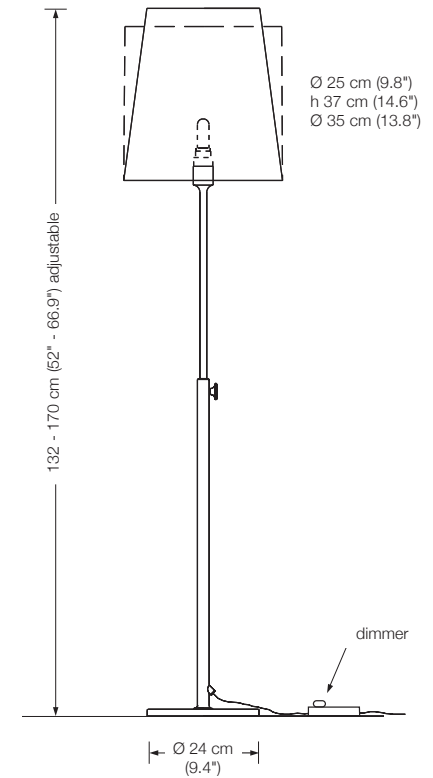

INAS

floor reading lamp

height: 132 - 170 cm (52" - 66.9") adjustable
shade: silk, conical or straight*
lampholder: E26, max. 150 W
electric wire: 4 m (13.1 ft)
dimmer: on cord

INAS - Ms	Solid brass polished, lacquered	1.065 €
INAS - Mt	Solid brass matt brushed, lacquered	1.151 €
INAS - Ni	Solid brass, nickel-plated	1.065 €
INAS - Nm	Solid brass nickel-plated, matt brushed	1.151 €
INAS - Cr	Solid brass, chrome-plated	1.151 €
INAS - Cu	Solid brass copper-plated, lacquered	1.171 €
INAS - Cm	Solid brass copper-plated, matt brushed, lacquered	1.225 €
INAS - Br	Solid brass bronzed, lacquered	1.278 €
INAS - Bd	Solid brass dark-bronzed, lacquered	1.384 €

Energy class: A++ to E
(Depending on the used bulb.)

Additional USA 110 V conversion kit: 24 €
110 V bulbs not included

* Please indicate with order.

fabric required: 120 x 60 cm (47.3" x 23.6")