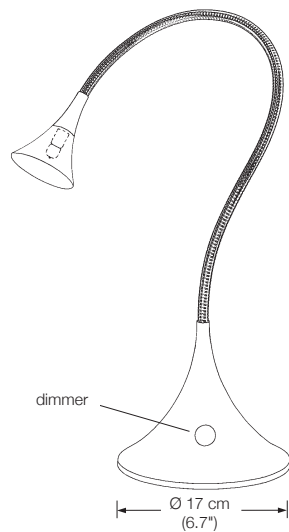

Energy class: B

This model will be sold with a class B bulb.

Additional USA 110 V conversion kit:

80 €

ESA

table lamp

flexible and specially reinforced metal arm

height: up to 50 cm (19.7")
shade: TEFLON white, Ø 7 cm (2.8")
lampholder: GY6.35, max. 50 W
bulb: 1 x G6 incl., 35 W $\hat{=}$ 50 W, dimmable
electric wire: 2,5 m (8.2 ft)
dimmer: built in

Energy class: B

This model will be sold with a class B bulb.

Additional USA 110 V conversion kit: 80 €

ELAS

table lamp

height: 50 - 70 cm (19.7" - 27.6") adjustable
 shade: metal Ø 28 cm (11")
 lampholder: E26, max. 100 W
 electric wire: 2,5 m (8.2 ft)
 dimmer: on cord