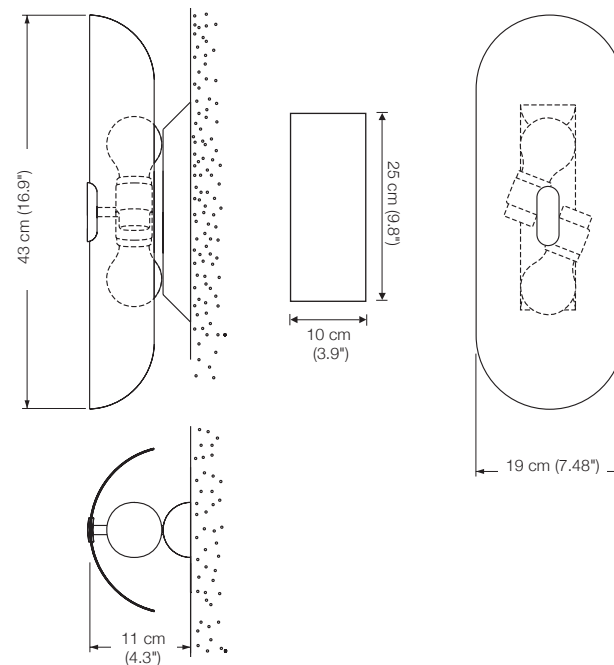

GEA wall lamp

height: 43 cm (16.9")
shade: glass white-opal
lampholder: 2 x E26, max. 2 x 100 W
dimmer: on site

GEA – Ms	Solid brass polished, lacquered	630 €
GEA – Mt	Solid brass matt brushed, lacquered	662 €
GEA – Ni	Solid brass, nickel-plated	630 €
GEA – Nm	Solid brass nickel-plated, matt brushed	662 €
GEA – Cr	Solid brass, chrome-plated	662 €
GEA – Cu	Solid brass copper-plated, lacquered	693 €
GEA – Cm	Solid brass copper-plated, matt brushed, lacquered	725 €
GEA – Br	Solid brass bronzed, lacquered	756 €
GEA – Bd	Solid brass dark-bronzed, lacquered	819 €

Energy class: A++ to E
(Depending on the used bulb.)

4" junction box: not covered
Backplate rectangular 25 x 10 cm (9.8" x 3.9", standard)
or 25 x 12 cm (9.8" x 4.7", please indicate with order) 166 €

Additional USA 110 V conversion kit: 12 €
110 V bulbs not included