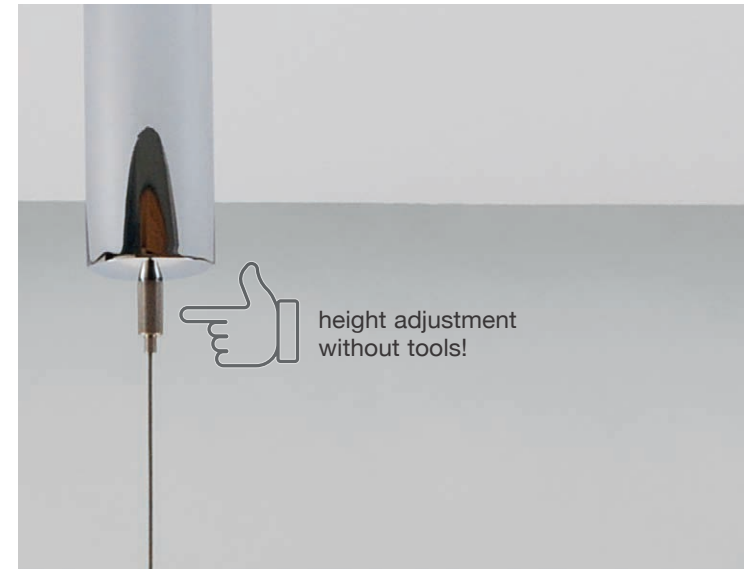

P80-1

pendant lamp, height adjustable

height: from 65 cm (25.6") – 135 cm (53.15") (standard)*
canopy: Ø 6 cm (2.36")
shade: Ø 8 cm (3.15"), 16,5 cm (6.5") high
bulb: 1 x LED (20 Watt) incl., 2000 Lumen
color temperature: Dim-to-Warm from 3100° – 1850 °K
color rendering: > 90 Ra
dimmer: possible via house installation**

P80-1 – Ms	Solid brass polished, lacquered	677 €
P80-1 – Mt	Solid brass matt brushed, lacquered	745 €
P80-1 – Ni	Solid brass, nickel-plated	677 €
P80-1 – Nm	Solid brass nickel-plated, matt brushed	745 €
P80-1 – Cr	Solid brass, chrome-plated	745 €
P80-1 – Cu	Solid brass copper-plated, lacquered	745 €
P80-1 – Cm	Solid brass copper-plated, matt brushed, lacquered	779 €
P80-1 – Br	Solid brass bronzed, lacquered	813 €
P80-1 – Bd	Solid brass dark-bronzed, lacquered	880 €

P80-3

triple pendant lamp, individually height-adjustable

height: 3 x from 65 cm (25.6") – 135 cm (53.15") (standard)*
canopy: 132 cm (51.97") long, 8 cm (3.15") wide, 4 cm (1.57") high
shade: 3 x Ø 8 cm (3.15"), 16,5 cm (6.5") high
bulb: 3 x LED (3 x 20 Watt) incl., 6000 Lumen
color temperature: Dim-to-Warm from 3100° – 1850 °K
color rendering: > 90 Ra
dimmer: possible via house installation**

P80-3 – Ms	Solid brass polished, lacquered	1.705 €
P80-3 – Mt	Solid brass matt brushed, lacquered	1.875 €
P80-3 – Ni	Solid brass, nickel-plated	1.705 €
P80-3 – Nm	Solid brass nickel-plated, matt brushed	1.875 €
P80-3 – Cr	Solid brass, chrome-plated	1.875 €
P80-3 – Cu	Solid brass copper-plated, lacquered	1.876 €
P80-3 – Cm	Solid brass copper-plated, matt brushed, lacquered	1.961 €
P80-3 – Br	Solid brass bronzed, lacquered	2.047 €
P80-3 – Bd	Solid brass dark-bronzed, lacquered	2.217 €

Energy class: A++ to A

4" junction box: covered
Additional USA 110 V conversion kit: available on request