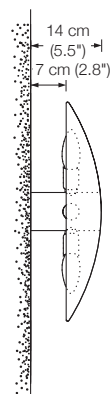

SELA 40

ceiling lamp, indirect lighting

shade: metal Ø 40 cm (15.7")
lampholder: 5 x E12, max. 5 x 60 W
dimmer: possible via house installation or Casambi*

SELA 40 – Ms	Solid brass polished, lacquered	804 €
SELA 40 – Mt	Solid brass matt brushed, lacquered	883 €
SELA 40 – Ni	Solid brass, nickel-plated	804 €
SELA 40 – Nm	Solid brass nickel-plated, matt brushed	883 €
SELA 40 – Cr	Solid brass, chrome-plated	883 €
SELA 40 – Cu	Solid brass copper-plated, lacquered	884 €
SELA 40 – Cm	Solid brass copper-plated, matt brushed, lacquered	924 €
SELA 40 – Br	Solid brass bronzed, lacquered	965 €
SELA 40 – Bd	Solid brass dark-bronzed, lacquered	1.045 €