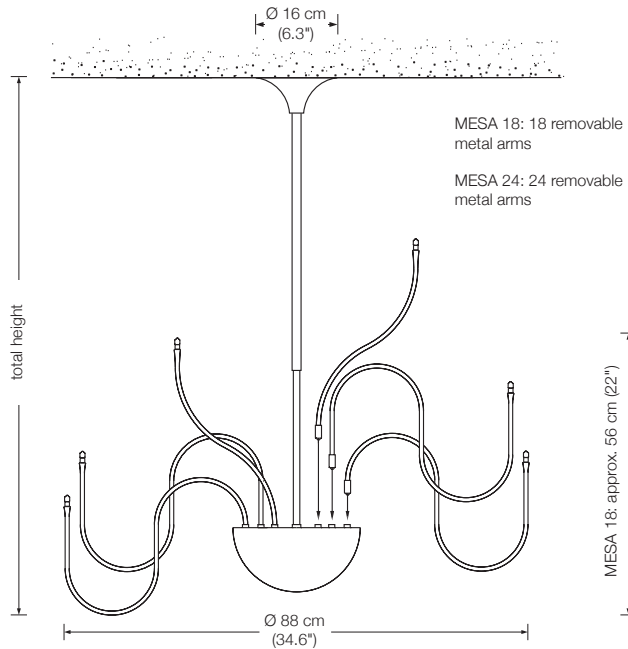

18 removable metal arms

total height: min. 85 cm (33.5") - max. 305 cm (120.1") *
 Ø: 88 cm (34.6")
 lampholder: 18 x G4, max. 18 x 20 W / 12 V
 bulb: 18 x G4 incl., dimmable
 dimmer: brightness control is possible **

Energy class: C

This model will be sold with a class C bulb.

4" junction box: covered

Additional USA 110 V conversion kit:

166 €

* telescopic adjustment:

total height 85 – 125 cm (33.5" – 49.2") (standard)

total height 115 – 185 cm (45.3" – 72.8")

total height 175 – 305 cm (68.9" – 120.1")

Other options available on request.

Please indicate with order.

** These lamps are equipped with 2 electronic transformers of 210 VA capacity each.

LED version on request.

MESA 24

chandelier

24 removable metal arms

total height: min. 95 (37.4") - max. 315 cm (53.1") *
Ø: 140 cm (55.1")
lampholder: 24 x G4, max. 24 x 20 W / 12 V
bulb: 24 x G4 incl., dimmable
dimmer: brightness control is possible **