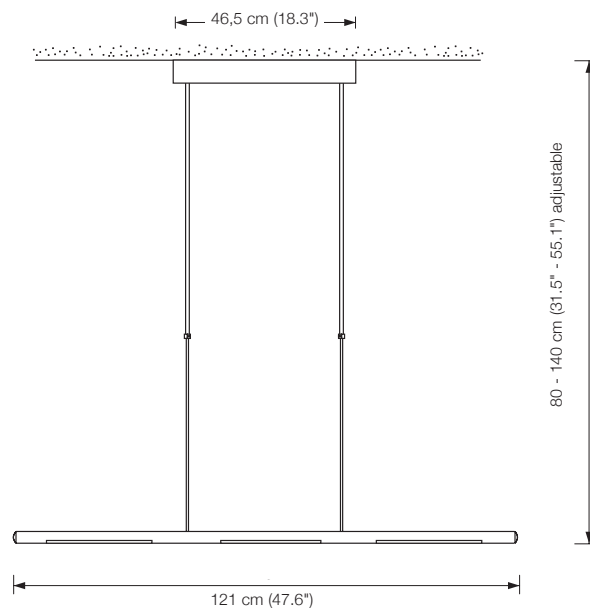

pendant lamp, height adjustable
outer light elements can be rotated (360°)

length: 121 cm (47.6")
canopy: 46,5 x 5 x 5 cm (18.3" x 2.0" x 2.0")
height: 80 to 140 cm (31.5" to 55.1") adjustable (standard)*
bulb: 3 x LED 150 (approx. 24 watts in total) incl.
exchangeable
approx. 2200 Lumen
color temperature: warmwhite 2700 K
color rendering: > 90 Ra
dimmer: possible via house installation or Casambi**

PEN 121 – Ms	Solid brass polished, lacquered	1.692 €
PEN 121 – Mt	Solid brass matt brushed, lacquered	1.853 €
PEN 121 – Ni	Solid brass, nickel-plated	1.692 €
PEN 121 – Nm	Solid brass nickel-plated, matt brushed	1.853 €
PEN 121 – Cr	Solid brass, chrome-plated	1.853 €
PEN 121 – Cu	Solid brass copper-plated, lacquered	1.861 €
PEN 121 – Cm	Solid brass copper-plated, matt brushed, lacquered	1.946 €
PEN 121 – Br	Solid brass bronzed, lacquered	2.031 €
PEN 121 – Bd	Solid brass dark-bronzed, lacquered	2.200 €

Energy class: A++ to A

4" junction box: not covered

Additional USA 110 V conversion kit:
including a rectangular backplate of
51 x 12 cm (20.1" x 4.7") 120 €

* The following suspensions on request (without surcharge):

Overall height 105 – 200 cm (41.3" – 78.7")

Overall height 130 – 250 cm (51.2" – 98.4")

Other pendulum lengths possible on request
(with additional charge of 286 €)

** We recommend (without obligation)

the following dimmer brands:

- Jung 1731DD
- Feller 40300.RC
- Arditì 027505
- Casambi Dimmer 800598 / 800680
- Kopp 8033