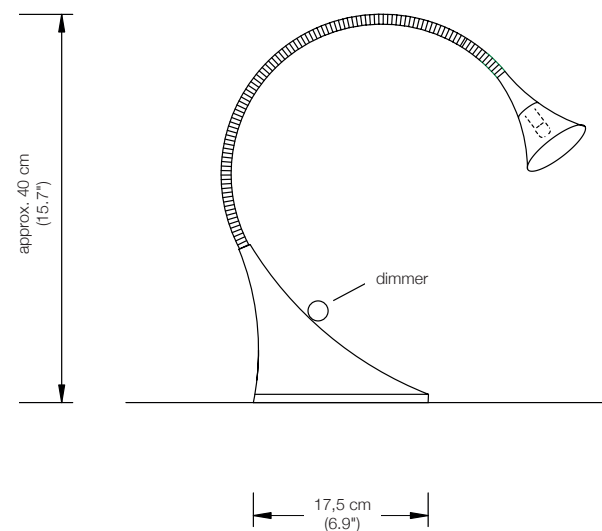

TOA

table lamp

flexible and specially reinforced metal arm

height: up to max. 50 cm (19.7")
shade: TEFLON white, Ø 7 cm (2.8")
lampholder: GY6.35, max. 20 W / 12 V
bulb: 1 x G6 incl., dimmable
electric wire: 2,5 m (8.2 ft)
dimmer: built in

TOA – Ms	Solid brass polished, lacquered	830 €
TOA – Mt	Solid brass matt brushed, lacquered	914 €
TOA – Ni	Solid brass, nickel-plated	830 €
TOA – Nm	Solid brass nickel-plated, matt brushed	914 €
TOA – Cr	Solid brass, chrome-plated	914 €
TOA – Cu	Solid brass copper-plated, lacquered	914 €
TOA – Cm	Solid brass copper-plated, matt brushed, lacquered	955 €
TOA – Br	Solid brass bronzed, lacquered	996 €
TOA – Bd	Solid brass dark-bronzed, lacquered	1.079 €

Energy class: B

This model will be sold with a class B bulb.

Additional USA 110 V conversion kit:

80 €