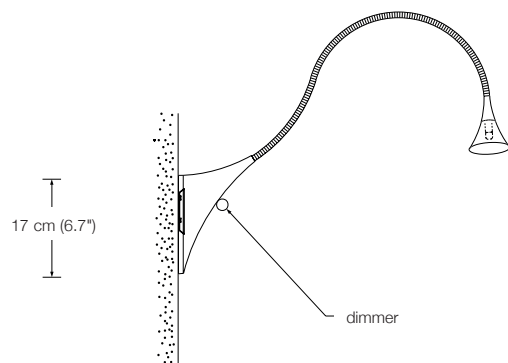

VAO

wall lamp,
flexible and specially reinforced metal arm

height: approx. 44 cm (17.3")
shade: TEFLON white, Ø 7 cm (2.8")
lampholder: GY6.35, max. 20 W / 12 V
bulb: 1 x G6 incl., 35 W $\hat{=}$ 50 W, dimmable
dimmer: built in

VAO – Ms	Solid brass polished, lacquered	765 €
VAO – Mt	Solid brass matt brushed, lacquered	840 €
VAO – Ni	Solid brass, nickel-plated	765 €
VAO – Nm	Solid brass nickel-plated, matt brushed	840 €
VAO – Cr	Solid brass, chrome-plated	840 €
VAO – Cu	Solid brass copper-plated, lacquered	842 €
VAO – Cm	Solid brass copper-plated, matt brushed, lacquered	880 €
VAO – Br	Solid brass bronzed, lacquered	918 €
VAO – Bd	Solid brass dark-bronzed, lacquered	995 €

Energy class: C

This model will be sold with a class C bulb.

4" junction box: covered

Additional USA 110 V conversion kit 80 €