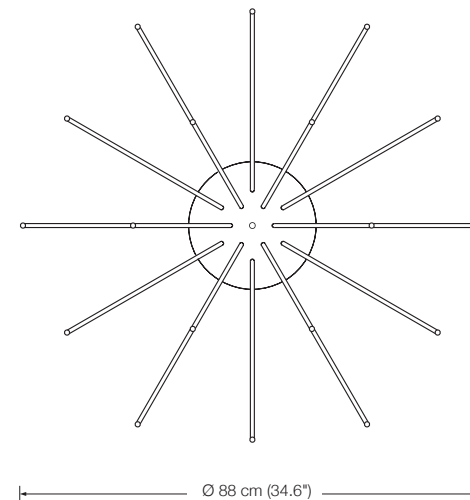

MESA 18

chandelier

18 removable metal arms

total height: min. 85 cm (33.5") - max. 305 cm (120.1") *
Ø: 88 cm (34.6")
lampholder: 18 x G4, max. 18 x 20 W / 12 V
bulb: 18 x G4 incl., dimmable
dimmer: brightness control is possible **

MESA 18 – Ms	Solid brass polished, lacquered	3.695 €
MESA 18 – Mt	Solid brass matt brushed, lacquered	4.065 €
MESA 18 – Ni	Solid brass, nickel-plated	3.695 €
MESA 18 – Nm	Solid brass nickel-plated, matt brushed	4.065 €
MESA 18 – Cr	Solid brass, chrome-plated	4.065 €
MESA 18 – Cu	Solid brass copper-plated, lacquered	4.065 €
MESA 18 – Cm	Solid brass copper-plated, matt brushed, lacquered	4.250 €
MESA 18 – Br	Solid brass bronzed, lacquered	4.435 €
MESA 18 – Bd	Solid brass dark-bronzed, lacquered	4.804 €

Energy class: C

This model will be sold with a class C bulb.

4" junction box: covered

Additional USA 110 V conversion kit:

166 €

* telescopic adjustment:

total height 85 – 125 cm (33.5" – 49.2") (standard)

total height 115 – 185 cm (45.3" – 72.8")

total height 175 – 305 cm (68.9" – 120.1")

Other options available on request.

Please indicate with order.

** These lamps are equipped with 2 electronic transformers of 210 VA capacity each.

LED version on request.