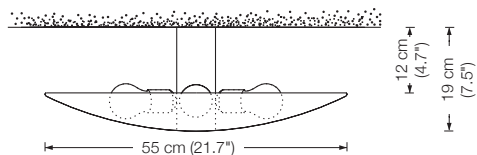

SELA 55

ceiling lamp, indirect lighting

shade: metal Ø 55 cm (21.7")
lampholder: 5 x E26, max. 5 x 100 W
dimmer: possible via house installation or Casambi*

SELA 55 – Ms	Solid brass polished, lacquered	900 €
SELA 55 – Mt	Solid brass matt brushed, lacquered	989 €
SELA 55 – Ni	Solid brass, nickel-plated	900 €
SELA 55 – Nm	Solid brass nickel-plated, matt brushed	989 €
SELA 55 – Cr	Solid brass, chrome-plated	989 €
SELA 55 – Cu	Solid brass copper-plated, lacquered	990 €
SELA 55 – Cm	Solid brass copper-plated, matt brushed, lacquered	1.035 €
SELA 55 – Br	Solid brass bronzed, lacquered	1.080 €
SELA 55 – Bd	Solid brass dark-bronzed, lacquered	1.170 €