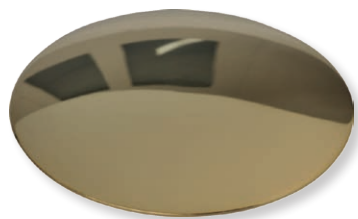

Finishes

Ms
Solid brass polished, lacquered