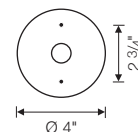

special length (distance to wall / ceiling) on request

Energy class SELA 55 / 40: A++ to E
(Depending on the used bulb.)

* We recommend (without obligation) the following

dimmer brands:

- Jung 1731DD
- Feller 40300.RC
- Arditi 027505
- Casambi Dimmer 800598 / 800680
- Kopp 8033

SELA 40 / 55:

4" junction box: not covered
Backplate Ø 12 cm (4.72")
Additional 110 V conversion kit:
110 V bulbs not included

68 €
12 €