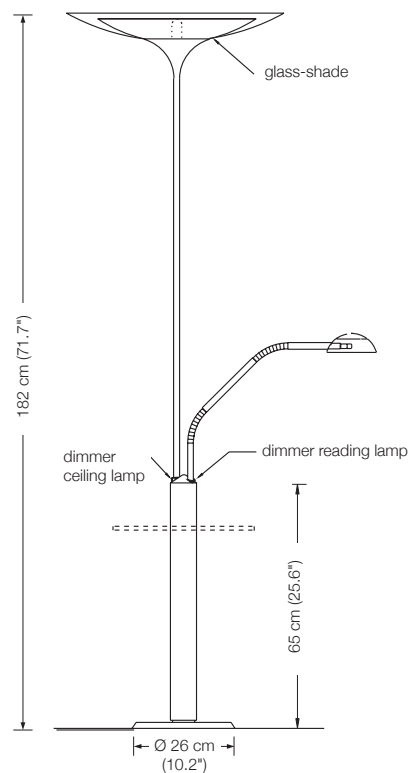

Energy class: D
 This model will be sold with a class D bulb.

Additional USA 110 V conversion kit: 18 €
 110 V bulbs are not included

LONEA

floor lamp

height: 180 cm (70.9")
 shade: glass white-opal, Ø 23 cm (9.1")
 lampholder: E26, max. 250 W
 electric wire: 3 m (9.8 ft)
 dimmer: on cord

64 €

MYOS T

floor lamp / floor reading lamp

height:	182 cm (71.7")
width reading lamp:	approx. 50 cm (19.7")
shade reading lamp:	metal Ø 12 cm (4.7"), adjustable
lampholder floor lamp:	E26, max. 250 W / 230 V
lampholder reading lamp:	GY6.35, max. 50 W / 12 V
bulb reading lamp:	1 x G6 incl., 35 W $\hat{=}$ 50 W, dimmable
electric wire:	4 m (13.1 ft)
dimmer:	2 x built in

Ø 36 cm (14.2"), height 50 cm (19.7"), clear glass 10 mm (0.4")

MYOS T 55

shade floor lamp: glass white-opal, Ø 55 cm (21.7")

MYOS T 55 – Ms	Solid brass polished, lacquered	2.232 €
MYOS T 55 – Mt	Solid brass matt brushed, lacquered	2.455 €
MYOS T 55 – Ni	Solid brass, nickel-plated	2.232 €
MYOS T 55 – Nm	Solid brass nickel-plated, matt brushed	2.455 €
MYOS T 55 – Cr	Solid brass, chrome-plated	2.455 €
MYOS T 55 – Cu	Solid brass copper-plated, lacquered	2.455 €
MYOS T 55 – Cm	Solid brass copper-plated, matt brushed, lacquered	2.567 €
MYOS T 55 – Br	Solid brass bronzed, lacquered	2.678 €
MYOS T 55 – Bd	Solid brass dark-bronzed, lacquered	2.901 €
glass tabletop		306 €

Ø 36 cm (14.2"), height 50 cm (19.7"), clear glass 10 mm (0.4")

Energy class floor lamp MYOS T 40 / 55: A++ to E
(Depending on the used bulb.)

Energy class reading lamp MYOS T 40 / 55: B
This model will be sold with a class B bulb.