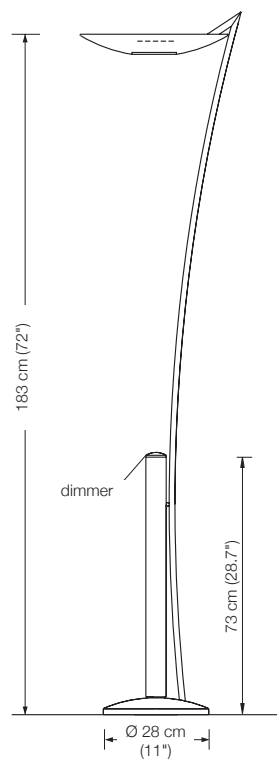

total height 125 – 195 cm (49.2" – 76.8")

total height 185 – 315 cm (72.8" – 124")

Other options available on request.

Please indicate with order.

** These lamps are equipped with 3 electronic transformers of 210 VA capacity each.

LED version on request.

VAYO

floor lamp / reading lamp

height:	180 cm (70.9")
width reading lamp:	approx. 50 cm (19.7")
shade floor lamp:	glass white-opal, Ø 23 cm (9.1")
shade reading lamp:	TEFLON white Ø 7 cm (2.8")
lampholder floor lamp:	E26, max. 250 W / 230 V
lampholder reading lamp:	GY6.35, max. 50 W / 12 V
bulb reading lamp:	1 x G6 incl., dimmable
electric wire:	4 m (13.1 ft)
dimmer:	2 x built in

VAYO – Ms	Solid brass polished, lacquered	1.602 €
VAYO – Mt	Solid brass matt brushed, lacquered	1.730 €
VAYO – Ni	Solid brass, nickel-plated	1.602 €
VAYO – Nm	Solid brass nickel-plated, matt brushed	1.730 €
VAYO – Cr	Solid brass, chrome-plated	1.730 €
VAYO – Cu	Solid brass copper-plated, lacquered	1.763 €
VAYO – Cm	Solid brass copper-plated, matt brushed, lacquered	1.843 €
VAYO – Br	Solid brass bronzed, lacquered	1.923 €
VAYO – Bd	Solid brass dark-bronzed, lacquered	2.083 €
glass tabletop		306 €
Ø 36 cm (14.2"), height 50 cm (19.7"), clear glass 10 mm (0.4")		

Energy class: D
 This model will be sold with a class D bulb.

Additional USA 110 V conversion kit: 18 €
 110 V bulbs are not included

LONEA

floor lamp

height: 180 cm (70.9")
 shade: glass white-opal, Ø 23 cm (9.1")
 lampholder: E26, max. 250 W
 electric wire: 3 m (9.8 ft)
 dimmer: on cord