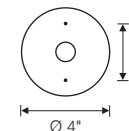

EREA 55

ceiling lamp

height: standard 60 cm (23.6")
or on request
(min. 40 cm (15.7") to max. 200 cm (78.7"))

shade: glass white-opal Ø 55 cm (21.7")

lampholder: 6 x E12, max. 6 x 60 W

dimmer: possible via house installation or Casambi*

EREA 55 – Ms	Solid brass polished, lacquered	2.047 €
EREA 55 – Mt	Solid brass matt brushed, lacquered	2.190 €
EREA 55 – Ni	Solid brass, nickel-plated	2.047 €
EREA 55 – Nm	Solid brass nickel-plated, matt brushed	2.190 €
EREA 55 – Cr	Solid brass, chrome-plated	2.190 €
EREA 55 – Cu	Solid brass copper-plated, lacquered	2.252 €
EREA 55 – Cm	Solid brass copper-plated, matt brushed, lacquered	2.354 €
EREA 55 – Br	Solid brass bronzed, lacquered	2.457 €
EREA 55 – Bd	Solid brass dark-bronzed, lacquered	2.661 €

Energy class: A++ to E
(Depending on the used bulb.)

4" junction box: not covered

Backplate Ø 12 cm (4.72") 68 €

Additional 110 V conversion kit: 36 €

110 V bulbs not included

* We recommend (without obligation) the following dimmer brands:

- Jung 1731DD
- Feller 40300.RC
- Arditì 027505
- Casambi Dimmer 800598 / 800680
- Kopp 8033