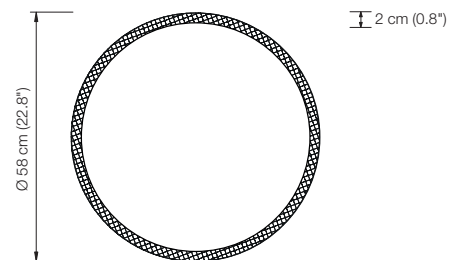

Cm
Solid brass copper-plated, matt brushed, lacquered

Br
Solid brass bronzed, lacquered

Bd
Solid brass dark-bronzed, lacquered

On request
according to RAL card.

ONE 58 LED chandelier

height: adjustable 0.5 to 2 m (16.69" to 78.74") (standard)*
 Ø Ring: 58 cm (22.8")
 Ø canopy: 25 cm (9.8")
 bulb: LED (31,4 Watt) with glare protection incl.
 light upwards and downwards
 approx. 3.020 Lumen
 color temperature: warmwhite 2700 K
 color rendering: > 95 Ra
 dimmer: possible via house installation or Casambi**

- Jung 1731DD
- Feller 40300.RC
- Arditì 027505
- Casambi Dimmer 800598 / 800680
- Kopp 8033

ONE 80

LED chandelier

height: adjustable 0.5 to 2 m (16.69" to 78.74") (standard)*
 Ø Ring: 80 cm (31.5")
 Ø canopy: 25 cm (9.8")
 bulb: LED (43 Watt) with glare protection incl.
 light upwards and downwards
 approx. 4.200 Lumen
 color temperature: warmwhite 2700 K
 color rendering: > 95 Ra
 dimmer: possible via house installation or Casambi**