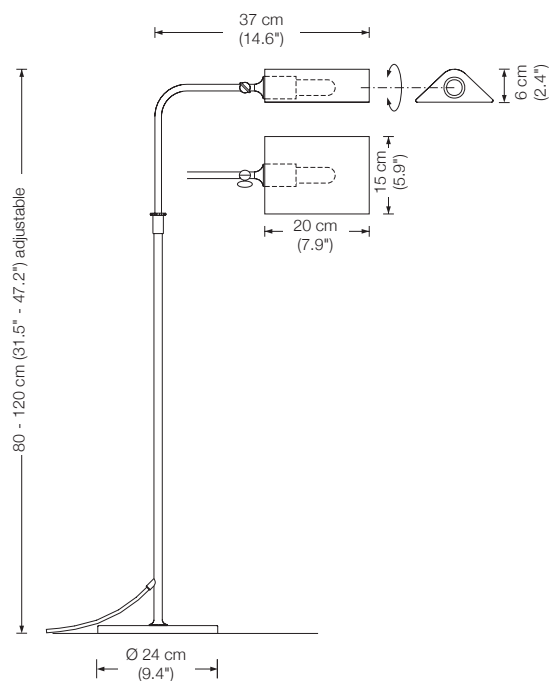

CERVANTES

floor reading lamp

height: 80 - 120 cm (31.5" - 47.2") adjustable
shade: 80 - 120 cm (31.5" - 47.2") adjustable
lampholder: E26, max. 100 W
electric wire: 4 m (13.1 ft)
dimmer: on cord

CERVANTES – Ms	Solid brass polished, lacquered	1.012 €
CERVANTES – Mt	Solid brass matt brushed, lacquered	1.114 €
CERVANTES – Ni	Solid brass, nickel-plated	1.012 €
CERVANTES – Nm	Solid brass nickel-plated, matt brushed	1.114 €
CERVANTES – Cr	Solid brass, chrome-plated	1.114 €
CERVANTES – Cu	Solid brass copper-plated, lacquered	1.114 €
CERVANTES – Cm	Solid brass copper-plated, matt brushed, lacquered	1.164 €
CERVANTES – Br	Solid brass bronzed, lacquered	1.214 €
CERVANTES – Bd	Solid brass dark-bronzed, lacquered	1.315 €

Energy class: A++ to E
(Depending on the used bulb.)

Additional USA 110 V conversion kit: 12 €
110 V bulbs not included