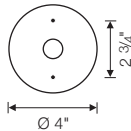

EREA 80 ceiling lamp

height: standard 100 cm (39.4")
or on request
(min. 60 cm (23.6") to max. 200 cm (78.7"))

shade: glass white-opal Ø 80 cm (31.5")

lampholder: 6 x E26, max. 6 x 205 W

dimmer: possible via house installation or Casambi*

EREA 80 – Ms	Solid brass polished, lacquered	2.115 €
EREA 80 – Mt	Solid brass matt brushed, lacquered	2.263 €
EREA 80 – Ni	Solid brass, nickel-plated	2.115 €
EREA 80 – Nm	Solid brass nickel-plated, matt brushed	2.263 €
EREA 80 – Cr	Solid brass, chrome-plated	2.263 €
EREA 80 – Cu	Solid brass copper-plated, lacquered	2.327 €
EREA 80 – Cm	Solid brass copper-plated, matt brushed, lacquered	2.433 €
EREA 80 – Br	Solid brass bronzed, lacquered	2.539 €
EREA 80 – Bd	Solid brass dark-bronzed, lacquered	2.750 €

Energy class: A++ to E
(Depending on the used bulb.)

4" junction box: not covered 68 €

Backplate Ø 12 cm (4.72") 36 €

Additional 110 V conversion kit: 36 €

110 V bulbs not included

* We recommend (without obligation) the following dimmer brands:

- Jung 1731DD
- Feller 40300.RC
- Arditì 027505
- Casambi Dimmer 800598 / 800680
- Kopp 8033