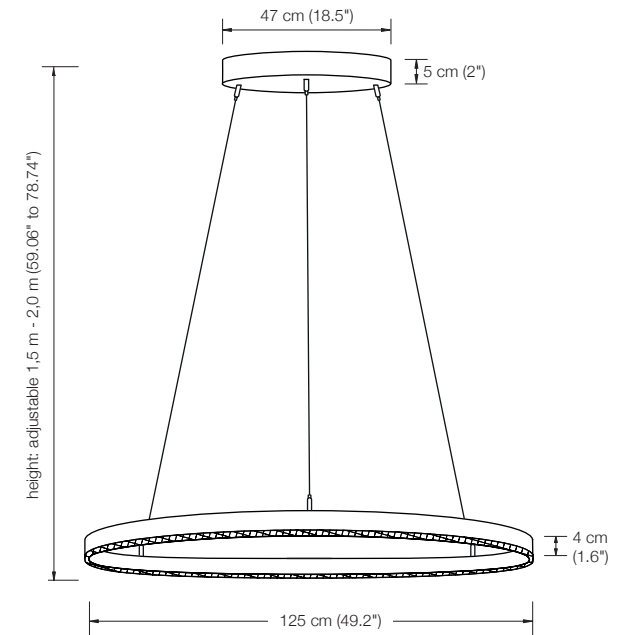

OVA

LED chandelier

height: adjustable 1.5 to 2 m (59.06" to 78.74") (standard)*
oval shade: 125 cm long, 47 wide, 4 cm high
(49.2" long, 18.5" wide, 1.6" high)
canopy: 47 cm long, 14 cm wide, 5 cm high
(18.5" long, 5.5" wide, 2" high)
illuminant: LED with glare protection incl.
light upwards and downwards
approx. 4800 Lumen**
color temperature: warmwhite 2700 K***
color rendering: > 95 Ra
dimmer: possible via house installation or Casambi****

OVA – Ms	Solid brass polished, lacquered	4.998 €
OVA – Mt	Solid brass matt brushed, lacquered	5.498 €
OVA – Ni	Solid brass, nickel-plated	4.998 €
OVA – Nm	Solid brass nickel-plated, matt brushed	5.498 €
OVA – Cr	Solid brass, chrome-plated	5.498 €
OVA – Cu	Solid brass copper-plated, lacquered	5.498 €
OVA – Cm	Solid brass copper-plated, matt brushed, lacquered	5.748 €
OVA – Br	Solid brass bronzed, lacquered	5.998 €
OVA – Bd	Solid brass dark-bronzed, lacquered	6.497 €

Energy class: A++ to A.

110 Volt/USA: not dimmable

4" junction box: covered

Additional USA 110 V conversion kit: 84 €

* Other heights possible, each with a range of 50 cm (19.7").

** higher lumens on request

*** 3000K + 4000K on request

**** We recommend (without obligation) the following dimmer brands:

- Jung 1731DD
- Feller 40300.RC
- Arditì 027505
- Casambi Dimmer 800598 / 800680
- Kopp 8033