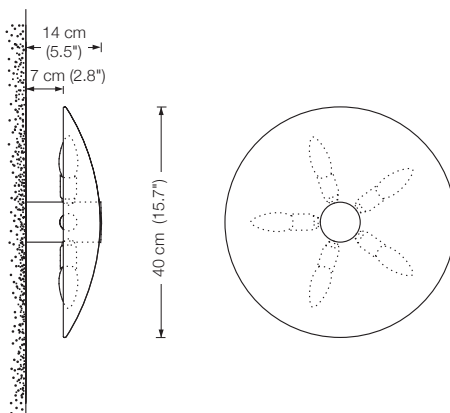

GELA 40

Wand- / Deckenleuchte

shade: glass white-opal Ø 40 cm (15.7")
lampholder: 5 x E12, max. 5 x 60 W
dimmer: possible via house installation or Casambi*

GELA 40 – Ms	Solid brass polished, lacquered	660 €
GELA 40 – Mt	Solid brass matt brushed, lacquered	693 €
GELA 40 – Ni	Solid brass, nickel-plated	660 €
GELA 40 – Nm	Solid brass nickel-plated, matt brushed	693 €
GELA 40 – Cr	Solid brass, chrome-plated	693 €
GELA 40 – Cu	Solid brass copper-plated, lacquered	726 €
GELA 40 – Cm	Solid brass copper-plated, matt brushed, lacquered	759 €
GELA 40 – Br	Solid brass bronzed, lacquered	792 €
GELA 40 – Bd	Solid brass dark-bronzed, lacquered	858 €

special length (distance to wall / ceiling) on request

Energy class: A++ to E
(Depending on the used bulb.)

GELA 55

ceiling lamp

shade: glass white-opal Ø 55 cm (21.7")
lampholder: 5 x E26, max. 5 x 100 W
dimmer: possible via house installation or Casambi*

GELA 55 – Ms	Solid brass polished, lacquered	684 €
GELA 55 – Mt	Solid brass matt brushed, lacquered	719 €
GELA 55 – Ni	Solid brass, nickel-plated	684 €
GELA 55 – Nm	Solid brass nickel-plated, matt brushed	719 €
GELA 55 – Cr	Solid brass, chrome-plated	719 €
GELA 55 – Cu	Solid brass copper-plated, lacquered	753 €
GELA 55 – Cm	Solid brass copper-plated, matt brushed, lacquered	787 €
GELA 55 – Br	Solid brass bronzed, lacquered	821 €
GELA 55 – Bd	Solid brass dark-bronzed, lacquered	890 €

special length (distance to wall / ceiling) on request

Energy class: A++ to E
(Depending on the used bulb.)