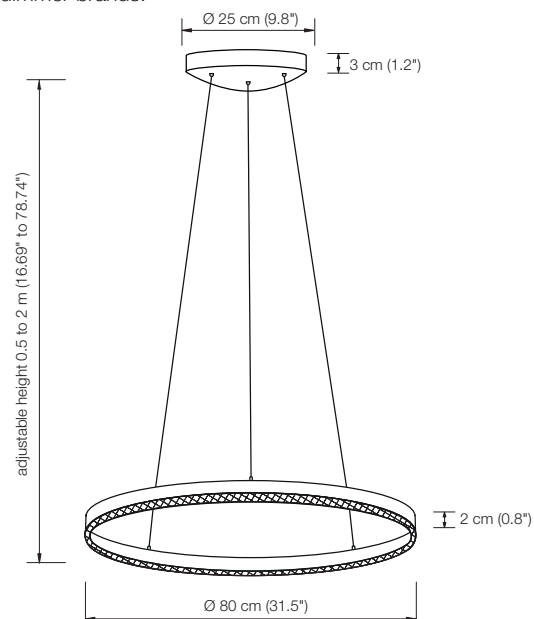

Cm
Solid brass copper-plated, matt brushed, lacquered

Br
Solid brass bronzed, lacquered

Bd
Solid brass dark-bronzed, lacquered

On request
according to RAL card.

ONE 58 LED chandelier

height: adjustable 0.5 to 2 m (16.69" to 78.74") (standard)*
 Ø Ring: 58 cm (22.8")
 Ø canopy: 25 cm (9.8")
 bulb: LED (31,4 Watt) with glare protection incl.
 light upwards and downwards
 approx. 3.020 Lumen
 color temperature: warmwhite 2700 K
 color rendering: > 95 Ra
 dimmer: possible via house installation or Casambi**

- Jung 1731DD
- Feller 40300.RC
- Arditì 027505
- Casambi Dimmer 800598 / 800680
- Kopp 8033

ONE 80

LED chandelier

height: adjustable 0.5 to 2 m (16.69" to 78.74") (standard)*
 Ø Ring: 80 cm (31.5")
 Ø canopy: 25 cm (9.8")
 bulb: LED (43 Watt) with glare protection incl.
 light upwards and downwards
 approx. 4.200 Lumen
 color temperature: warmwhite 2700 K
 color rendering: > 95 Ra
 dimmer: possible via house installation or Casambi**

- Jung 1731DD
- Feller 40300.RC
- Arditi 027505
- Casambi Dimmer 800598 / 800680
- Kopp 8033

OVA

LED chandelier

height: adjustable 1.5 to 2 m (59.06" to 78.74") (standard)*
 oval shade: 125 cm long, 47 wide, 4 cm high
 (49.2" long, 18.5" wide, 1.6" high)
 canopy: 47 cm long, 14 cm wide, 5 cm high
 (18.5" long, 5.5" wide, 2" high)
 illuminant: LED with glare protection incl.
 light upwards and downwards
 approx. 4800 Lumen**
 color temperature: warmwhite 2700 K***
 color rendering: > 95 Ra
 dimmer: possible via house installation or Casambi****

18 removable metal arms

total height: min. 85 cm (33.5") - max. 305 cm (120.1") *
 Ø: 88 cm (34.6")
 lampholder: 18 x G4, max. 18 x 20 W / 12 V
 bulb: 18 x G4 incl., dimmable
 dimmer: brightness control is possible **