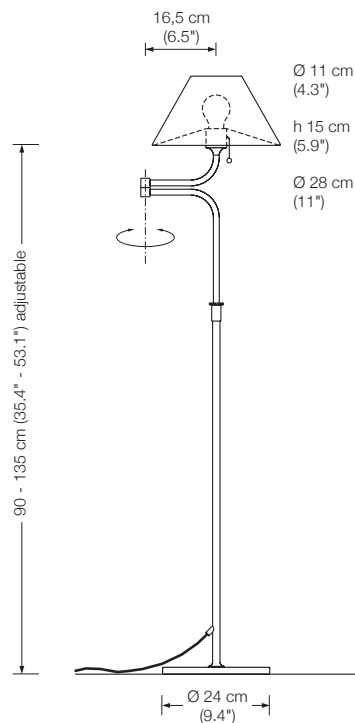

LESAN S

floor reading lamp

height: 90 - 135 cm (35.4" - 53.1") adjustable
shade: silk* Ø 28 cm (11")
lampholder: E26, max. 100 W
electric wire: 3 m (9.8 ft)
dimmer: on cord

LESAN S – Ms	Solid brass polished, lacquered	1.068 €
LESAN S – Mt	Solid brass matt brushed, lacquered	1.142 €
LESAN S – Ni	Solid brass, nickel-plated	1.068 €
LESAN S – Nm	Solid brass nickel-plated, matt brushed	1.142 €
LESAN S – Cr	Solid brass, chrome-plated	1.142 €
LESAN S – Cu	Solid brass copper-plated, lacquered	1.175 €
LESAN S – Cm	Solid brass copper-plated, matt brushed, lacquered	1.228 €
LESAN S – Br	Solid brass bronzed, lacquered	1.282 €
LESAN S – Bd	Solid brass dark-bronzed, lacquered	1.388 €

* fabric required: 50 x 80 cm (19.7" x 31.5")

Energy class LESAN M / S: A++ to E
(Depending on the used bulb.)

Additional USA 110 V conversion kit (LESAN M / S):
110 V bulbs not included

24 €