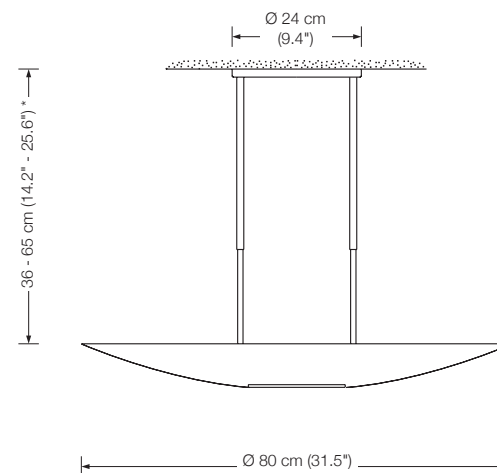

SOLA 80

ceiling lamp
direct and indirect light
bottom glass diffuser

height: 36 - 65 cm (14.2" - 25.6") adjustable *
shade: metal Ø 80 cm (31.5")
lampholder: R7s, max. 500 W
bulb: 1 x R7s incl.
dimmer: possible via house installation

SOLA 80 – Ms	Solid brass polished, lacquered	2.976 €
SOLA 80 – Mt	Solid brass matt brushed, lacquered	3.274 €
SOLA 80 – Ni	Solid brass, nickel-plated	2.976 €
SOLA 80 – Nm	Solid brass nickel-plated, matt brushed	3.274 €
SOLA 80 – Cr	Solid brass, chrome-plated	3.274 €
SOLA 80 – Cu	Solid brass copper-plated, lacquered	3.274 €
SOLA 80 – Cm	Solid brass copper-plated, matt brushed, lacquered	3.423 €
SOLA 80 – Br	Solid brass bronzed, lacquered	3.572 €
SOLA 80 – Bd	Solid brass dark-bronzed, lacquered	3.869 €

Energy class: D

This model will be sold with a class D bulb.

4" junction box: covered

Additional USA 110 V conversion kit

12 €

* special length on request