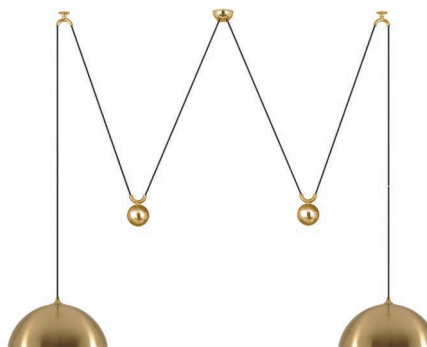

DUOS 36 R – Straight pull ceiling mounted

Adjustable pendant lamp

shade: metal Ø 36 cm (14.2")

lampholder: E26, max. 100 W

DUOS 36 R – Ms	Solid brass polished, lacquered	1.283 €
DUOS 36 R – Mt	Solid brass matt brushed, lacquered	1.412 €
DUOS 36 R – Ni	Solid brass, nickel-plated	1.283 €
DUOS 36 R – Nm	Solid brass nickel-plated, matt brushed	1.412 €
DUOS 36 R – Cr	Solid brass, chrome-plated	1.412 €
DUOS 36 R – Cu	Solid brass copper-plated, lacquered	1.411 €
DUOS 36 R – Cm	Solid brass copper-plated, matt brushed, lacquered	1.476 €
DUOS 36 R – Br	Solid brass bronzed, lacquered	1.540 €
DUOS 36 R – Bd	Solid brass dark-bronzed, lacquered	1.668 €

4" junction box: not necessary

Additional USA 110 V conversion kit

12 €

110 V bulbs not included

DUOS 36 D – Double pull Adjustable pendant lamp

canopy: Ø 7 cm (2.8")

shade: metal Ø 36 cm (14.2")

lampholder: 2 x E26, max. 2 x 100 W

DUOS 36 D – Ms	Solid brass polished, lacquered	2.142 €
DUOS 36 D – Mt	Solid brass matt brushed, lacquered	2.356 €
DUOS 36 D – Ni	Solid brass, nickel-plated	2.142 €
DUOS 36 D – Nm	Solid brass nickel-plated, matt brushed	2.356 €
DUOS 36 D – Cr	Solid brass, chrome-plated	2.356 €
DUOS 36 D – Cu	Solid brass copper-plated, lacquered	2.356 €
DUOS 36 D – Cm	Solid brass copper-plated, matt brushed, lacquered	2.463 €
DUOS 36 D – Br	Solid brass bronzed, lacquered	2.570 €
DUOS 36 D – Bd	Solid brass dark-bronzed, lacquered	2.785 €

4" junction box: covered by US canopy Ø 12 cm (4.7")

88 €

Additional USA 110 V conversion kit:

12 €

110 V bulbs not included

Energy class: A++ to E

(Depending on the used bulb.)

Textile cable black. On request: brown, gold, silver.