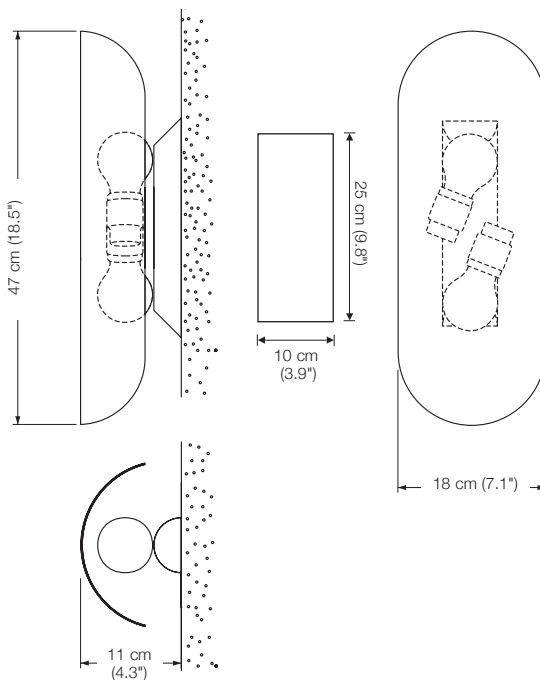

Energy class: A++ to A.

4" junction box: not covered

Backplate rectangular 25 x 10 cm (9.8" x 3.9", standard)
 or 25 x 12 cm (9.8" x 4.7", please indicate with order) 166 €

GEA wall lamp

height: 43 cm (16.9")
 shade: glass white-opal
 lampholder: 2 x E26, max. 2 x 100 W
 dimmer: on site

Additional USA 110 V conversion kit: 12 €
 110 V bulbs not included

ALIA

wall lamp, indirect light

height: 47 cm (18.5")
 shade: metal
 lampholder: 2 x E26, max. 2 x 100 W
 dimmer: on site

ALIA – Ms	Solid brass polished, lacquered	761 €
ALIA – Mt	Solid brass matt brushed, lacquered	836 €
ALIA – Ni	Solid brass, nickel-plated	761 €
ALIA – Nm	Solid brass nickel-plated, matt brushed	836 €
ALIA – Cr	Solid brass, chrome-plated	836 €
ALIA – Cu	Solid brass copper-plated, lacquered	837 €
ALIA – Cm	Solid brass copper-plated, matt brushed, lacquered	875 €
ALIA – Br	Solid brass bronzed, lacquered	913 €
ALIA – Bd	Solid brass dark-bronzed, lacquered	989 €

ALEA

wall lamp indirect light

height: 35 cm (13.8")
 shade: metal
 lampholder: 2 x E12, max. 60 W
 dimmer: on site

ALEA – Ms	Solid brass polished, lacquered	680 €
ALEA – Mt	Solid brass matt brushed, lacquered	747 €
ALEA – Ni	Solid brass, nickel-plated	680 €
ALEA – Nm	Solid brass nickel-plated, matt brushed	747 €
ALEA – Cr	Solid brass, chrome-plated	747 €
ALEA – Cu	Solid brass copper-plated, lacquered	748 €
ALEA – Cm	Solid brass copper-plated, matt brushed, lacquered	782 €
ALEA – Br	Solid brass bronzed, lacquered	816 €
ALEA – Bd	Solid brass dark-bronzed, lacquered	884 €