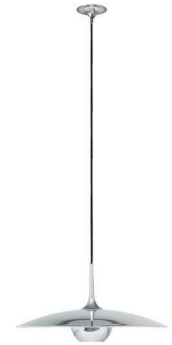

ONOS 55 P – Pendant Pendant lamp

canopy: Ø 12 cm (4.7")
shade: metal Ø 55 cm (21.7"), metal light diffuser
lampholder: E26, max. 100 W

ONOS 55 P – Ms	Solid brass polished, lacquered	1.157 €
ONOS 55 P – Mt	Solid brass matt brushed, lacquered	1.272 €
ONOS 55 P – Ni	Solid brass, nickel-plated	1.157 €
ONOS 55 P – Nm	Solid brass nickel-plated, matt brushed	1.272 €
ONOS 55 P – Cr	Solid brass, chrome-plated	1.272 €
ONOS 55 P – Cu	Solid brass copper-plated, lacquered	1.272 €
ONOS 55 P – Cm	Solid brass copper-plated, matt brushed, lacquered	1.330 €
ONOS 55 P – Br	Solid brass bronzed, lacquered	1.388 €
ONOS 55 P – Bd	Solid brass dark-bronzed, lacquered	1.504 €

4" junction box: covered
Additional USA 110 V conversion kit 12 €
110 V bulbs not included