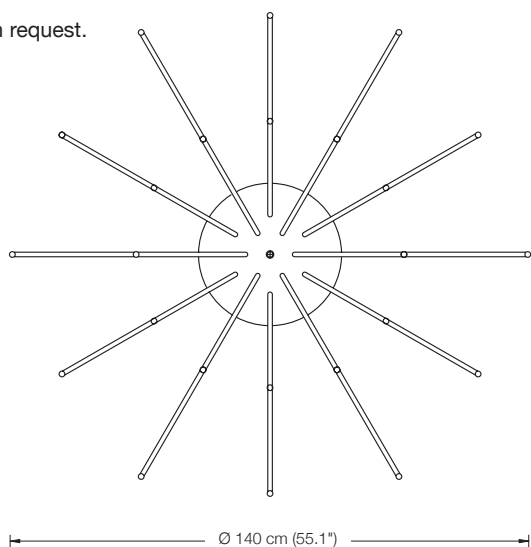

total height 125 – 195 cm (49.2" – 76.8")

total height 185 – 315 cm (72.8" – 124")

Other options available on request.

Please indicate with order.

** These lamps are equipped with 3 electronic transformers of 210 VA capacity each.

LED version on request.

VAYO

floor lamp / reading lamp

height:	180 cm (70.9")
width reading lamp:	approx. 50 cm (19.7")
shade floor lamp:	glass white-opal, Ø 23 cm (9.1")
shade reading lamp:	TEFLON white Ø 7 cm (2.8")
lampholder floor lamp:	E26, max. 250 W / 230 V
lampholder reading lamp:	GY6.35, max. 50 W / 12 V
bulb reading lamp:	1 x G6 incl., dimmable
electric wire:	4 m (13.1 ft)
dimmer:	2 x built in