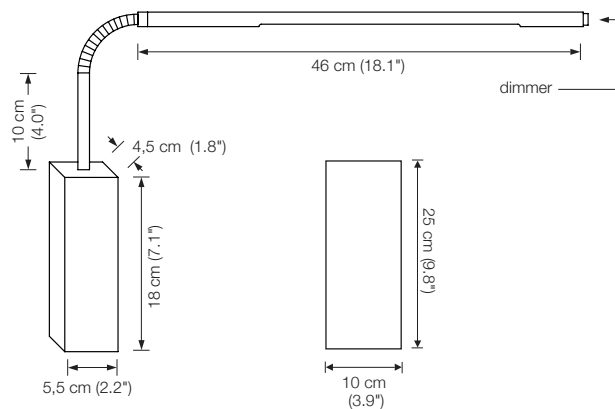

PIN W dim

wall lamp

height: 35 cm (13.8")
width: 60 cm (23.6")
bulb: 1 x LED-Line 150 (approx. 8,4 Watt) incl.
exchangeable
approx. 840 Lumen
color temperature: warmwhite 2700 K
color rendering: > 90 Ra
dimmer: built in

PIN W dim – Ms	Solid brass polished, lacquered	728 €
PIN W dim – Mt	Solid brass matt brushed, lacquered	801 €
PIN W dim – Ni	Solid brass, nickel-plated	728 €
PIN W dim – Nm	Solid brass nickel-plated, matt brushed	801 €
PIN W dim – Cr	Solid brass, chrome-plated	801 €
PIN W dim – Cu	Solid brass copper-plated, lacquered	801 €
PIN W dim – Cm	Solid brass copper-plated, matt brushed, lacquered	838 €
PIN W dim – Br	Solid brass bronzed, lacquered	874 €
PIN W dim – Bd	Solid brass dark-bronzed, lacquered	947 €

Energy class: A++ to A.

4" junction box: not covered

Backplate rectangular 25 x 10 cm (9.8" x 3.9", standard)
or 25 x 12 cm (9.8" x 4.7", please indicate with order) 166 €