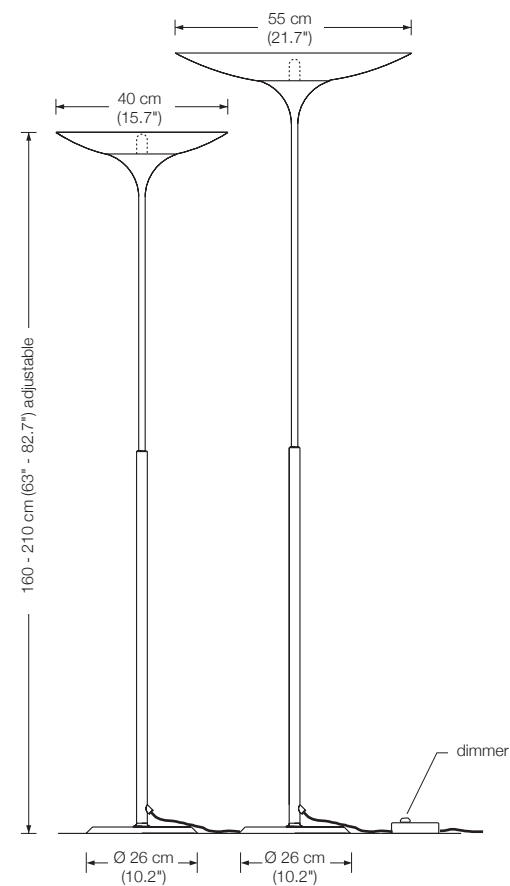

TAOS 40

shade: glass white-opal Ø 40 cm (15.7")

TAOS 40 – Ms	Solid brass polished, lacquered	1.254 €
TAOS 40 – Mt	Solid brass matt brushed, lacquered	1.354 €
TAOS 40 – Ni	Solid brass, nickel-plated	1.254 €
TAOS 40 – Nm	Solid brass nickel-plated, matt brushed	1.354 €
TAOS 40 – Cr	Solid brass, chrome-plated	1.354 €
TAOS 40 – Cu	Solid brass copper-plated, lacquered	1.379 €
TAOS 40 – Cm	Solid brass copper-plated, matt brushed, lacquered	1.442 €
TAOS 40 – Br	Solid brass bronzed, lacquered	1.504 €
TAOS 40 – Bd	Solid brass dark-bronzed, lacquered	1.630 €

Energy class TAOS 55 / 40: A++ to E
(Depending on the used bulb.)

Additional USA 110 V conversion kit
(TAOS 55 / 40):
110 V bulbs are not included

24 €