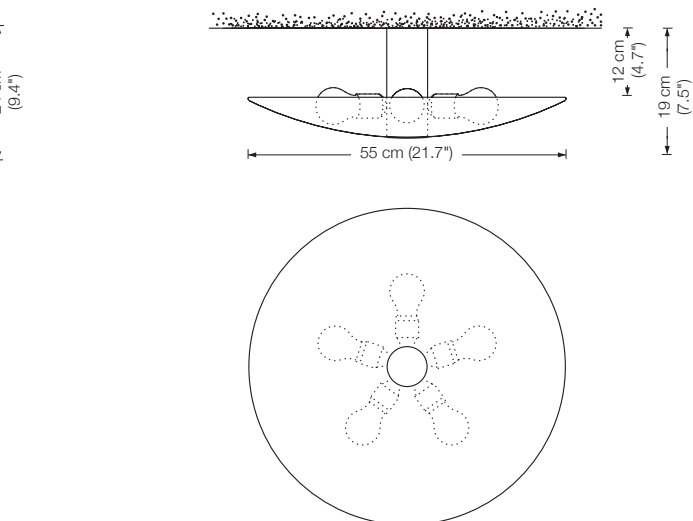

GELA 40

Wand- / Deckenleuchte

shade: glass white-opal Ø 40 cm (15.7")
lampholder: 5 x E12, max. 5 x 60 W
dimmer: possible via house installation or Casambi*

GELA 40 – Ms	Solid brass polished, lacquered	660 €
GELA 40 – Mt	Solid brass matt brushed, lacquered	693 €
GELA 40 – Ni	Solid brass, nickel-plated	660 €
GELA 40 – Nm	Solid brass nickel-plated, matt brushed	693 €
GELA 40 – Cr	Solid brass, chrome-plated	693 €
GELA 40 – Cu	Solid brass copper-plated, lacquered	726 €
GELA 40 – Cm	Solid brass copper-plated, matt brushed, lacquered	759 €
GELA 40 – Br	Solid brass bronzed, lacquered	792 €
GELA 40 – Bd	Solid brass dark-bronzed, lacquered	858 €

special length (distance to wall / ceiling) on request

Energy class: A++ to E
(Depending on the used bulb.)

GELA 55

ceiling lamp

shade: glass white-opal Ø 55 cm (21.7")
lampholder: 5 x E26, max. 5 x 100 W
dimmer: possible via house installation or Casambi*

GELA 55 – Ms	Solid brass polished, lacquered	684 €
GELA 55 – Mt	Solid brass matt brushed, lacquered	719 €
GELA 55 – Ni	Solid brass, nickel-plated	684 €
GELA 55 – Nm	Solid brass nickel-plated, matt brushed	719 €
GELA 55 – Cr	Solid brass, chrome-plated	719 €
GELA 55 – Cu	Solid brass copper-plated, lacquered	753 €
GELA 55 – Cm	Solid brass copper-plated, matt brushed, lacquered	787 €
GELA 55 – Br	Solid brass bronzed, lacquered	821 €
GELA 55 – Bd	Solid brass dark-bronzed, lacquered	890 €

special length (distance to wall / ceiling) on request

Energy class: A++ to E
(Depending on the used bulb.)

GELA 80

ceiling lamp

shade: glass white-opal Ø 80 cm (31.5")
lampholder: 7 x E26, max. 7 x 100 W
dimmer: possible via house installation or Casambi*