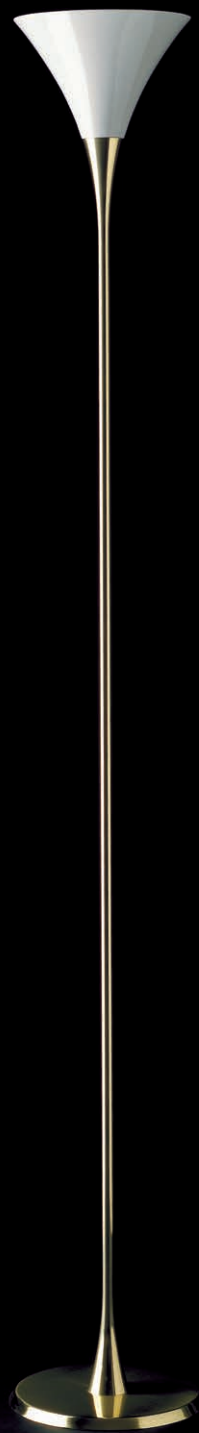

LONEA

floor lamp

height: 180 cm (70.9")
shade: glass white-opal, Ø 23 cm (9.1")
lampholder: E26, max. 250 W
electric wire: 3 m (9.8 ft)
dimmer: on cord

LONEA – Ms	Solid brass polished, lacquered	1.143 €
LONEA – Mt	Solid brass matt brushed, lacquered	1.259 €
LONEA – Ni	Solid brass, nickel-plated	1.143 €
LONEA – Nm	Solid brass nickel-plated, matt brushed	1.259 €
LONEA – Cr	Solid brass, chrome-plated	1.259 €
LONEA – Cu	Solid brass copper-plated, lacquered	1.259 €
LONEA – Cm	Solid brass copper-plated, matt brushed, lacquered	1.315 €
LONEA – Br	Solid brass bronzed, lacquered	1.372 €
LONEA – Bd	Solid brass dark-bronzed, lacquered	1.486 €

Energy class: A++ to E
(Depending on the used bulb.)

Additional USA 110 V conversion kit: 24 €
110 V bulbs are not included