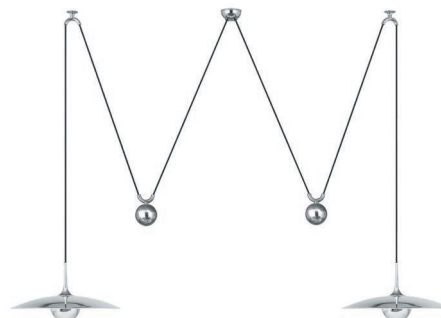

Energy class: A++ to E
(Depending on the used bulb.)

Textile cable black. On request: brown, gold, silver.