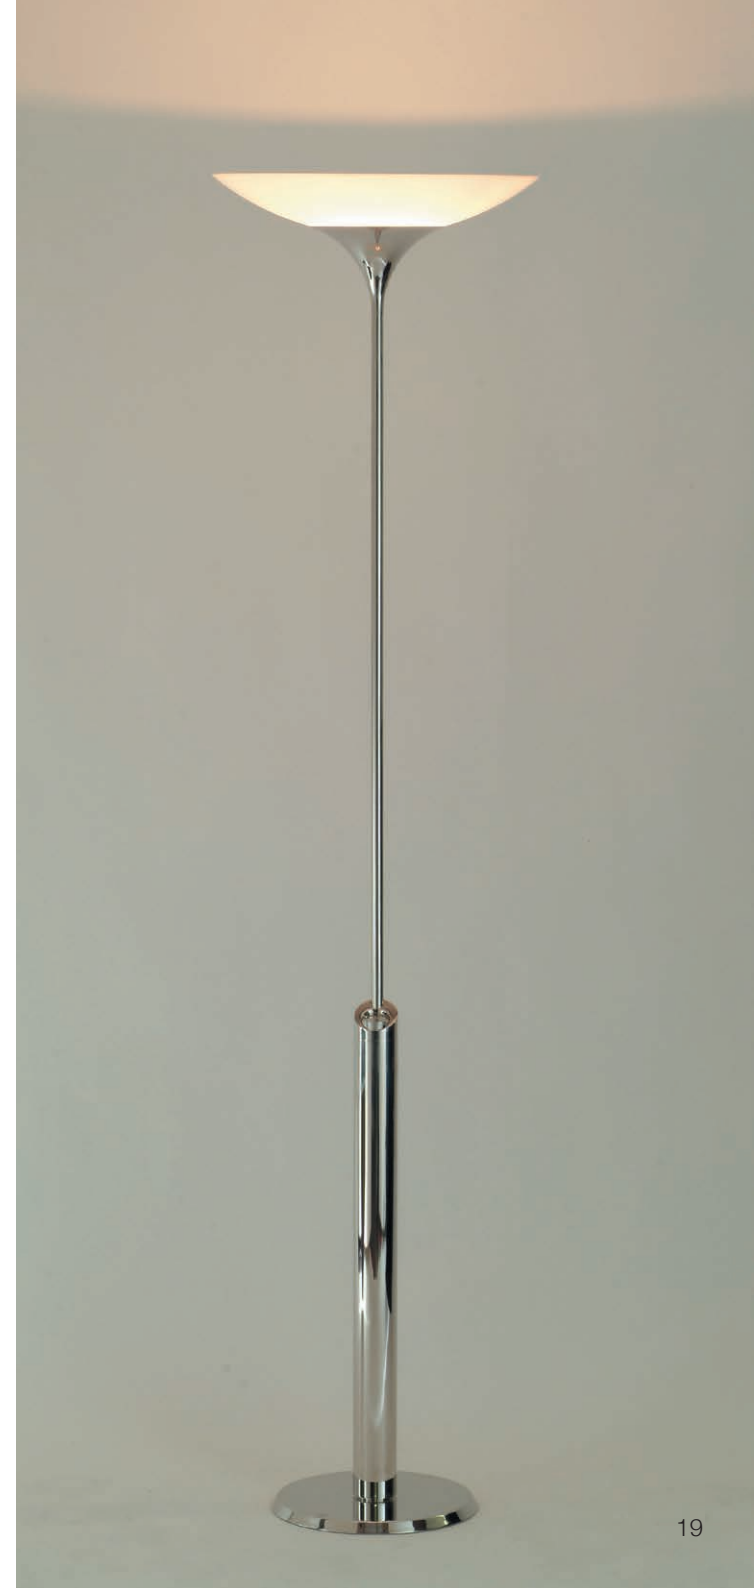

TAOS SD

floor lamp

height: 160 - 190 cm (63" - 74.8") adjustable
lampholder: E26, max. 250 W
electric wire: 3 m (9.8 ft)
dimmer: built in

TAOS 55 SD

shade: glass white-opal Ø 55 cm (21.7")

TAOS 55 SD – Ms	Solid brass polished, lacquered	1.490 €
TAOS 55 SD – Mt	Solid brass matt brushed, lacquered	1.609 €
TAOS 55 SD – Ni	Solid brass, nickel-plated	1.490 €
TAOS 55 SD – Nm	Solid brass nickel-plated, matt brushed	1.609 €
TAOS 55 SD – Cr	Solid brass, chrome-plated	1.609 €
TAOS 55 SD – Cu	Solid brass copper-plated, lacquered	1.639 €
TAOS 55 SD – Cm	Solid brass copper-plated, matt brushed, lacquered	1.714 €
TAOS 55 SD – Br	Solid brass bronzed, lacquered	1.788 €
TAOS 55 SD – Bd	Solid brass dark-bronzed, lacquered	1.937 €

TAOS 40 SD

shade: glass white-opal Ø 40 cm (15.7")

TAOS 40 SD – Ms	Solid brass polished, lacquered	1.451 €
TAOS 40 SD – Mt	Solid brass matt brushed, lacquered	1.567 €
TAOS 40 SD – Ni	Solid brass, nickel-plated	1.451 €
TAOS 40 SD – Nm	Solid brass nickel-plated, matt brushed	1.567 €
TAOS 40 SD – Cr	Solid brass, chrome-plated	1.567 €
TAOS 40 SD – Cu	Solid brass copper-plated, lacquered	1.597 €
TAOS 40 SD – Cm	Solid brass copper-plated, matt brushed, lacquered	1.669 €
TAOS 40 SD – Br	Solid brass bronzed, lacquered	1.742 €
TAOS 40 SD – Bd	Solid brass dark-bronzed, lacquered	1.887 €

Energy class TAOS 55 SD / 40 SD: A++ to E
(Depending on the used bulb.)

Additional USA 110 V conversion kit
(TAOS 55 SD / 40 SD):
110 V bulbs are not included

12 €