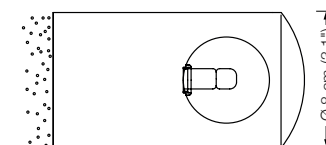

CINA W

wall lamp

width: approx. 14 cm (5.5")
lampholder: G9, max 75 W
bulb: 1 x G9 incl.

CINA W – Ms	Solid brass polished, lacquered	632 €
CINA W – Mt	Solid brass matt brushed, lacquered	695 €
CINA W – Ni	Solid brass, nickel-plated	632 €
CINA W – Nm	Solid brass nickel-plated, matt brushed	695 €
CINA W – Cr	Solid brass, chrome-plated	695 €
CINA W – Cu	Solid brass copper-plated, lacquered	696 €
CINA W – Cm	Solid brass copper-plated, matt brushed, lacquered	727 €
CINA W – Br	Solid brass bronzed, lacquered	759 €
CINA W – Bd	Solid brass dark-bronzed, lacquered	822 €

Energy class: D

This model will be sold with a class D bulb.

Backplate Ø 12 cm (4.72") 68 €

Additional USA 110 V conversion kit 12 €
110 V bulbs not included