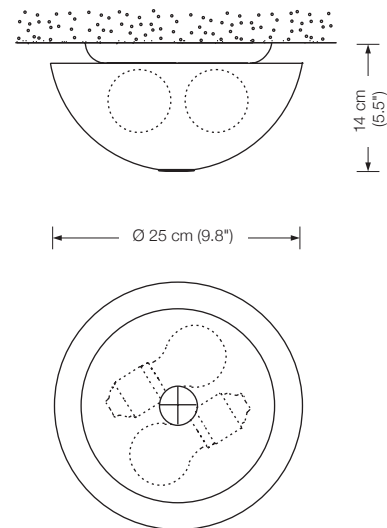

OLA 25

ceiling lamp

height: 14 cm (5.5")
shade: glass white-opal, Ø 25 cm (9.8")
lampholder: 2 x E26, max. 2 x 100 W
dimmer: possible via house installation

OLA 25 – Ms	Solid brass polished, lacquered	444 €
OLA 25 – Mt	Solid brass matt brushed, lacquered	466 €
OLA 25 – Ni	Solid brass, nickel-plated	444 €
OLA 25 – Nm	Solid brass nickel-plated, matt brushed	466 €
OLA 25 – Cr	Solid brass, chrome-plated	466 €
OLA 25 – Cu	Solid brass copper-plated, lacquered	488 €
OLA 25 – Cm	Solid brass copper-plated, matt brushed, lacquered	510 €
OLA 25 – Br	Solid brass bronzed, lacquered	532 €
OLA 25 – Bd	Solid brass dark-bronzed, lacquered	577 €

Energy class: A++ to E
(Depending on the used bulb.)

4" junction box: covered
Additional USA 110 V conversion kit 18 €
110 V bulbs not included