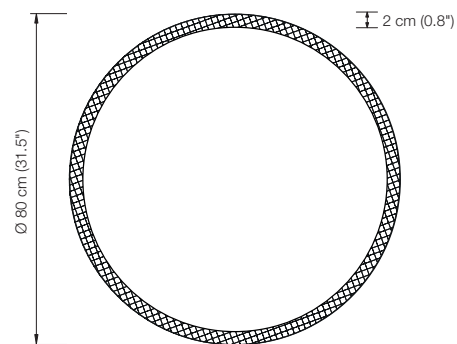

Cm
Solid brass copper-plated, matt brushed, lacquered

Br
Solid brass bronzed, lacquered

Bd
Solid brass dark-bronzed, lacquered

On request
according to RAL card.

ONE 58 LED chandelier

height: adjustable 0.5 to 2 m (16.69" to 78.74") (standard)*
 Ø Ring: 58 cm (22.8")
 Ø canopy: 25 cm (9.8")
 bulb: LED (31,4 Watt) with glare protection incl.
 light upwards and downwards
 approx. 3.020 Lumen
 color temperature: warmwhite 2700 K
 color rendering: > 95 Ra
 dimmer: possible via house installation or Casambi**

- Jung 1731DD
- Feller 40300.RC
- Arditi 027505
- Casambi Dimmer 800598 / 800680
- Kopp 8033

OVA

LED chandelier

height: adjustable 1.5 to 2 m (59.06" to 78.74") (standard)*
 oval shade: 125 cm long, 47 wide, 4 cm high
 (49.2" long, 18.5" wide, 1.6" high)
 canopy: 47 cm long, 14 cm wide, 5 cm high
 (18.5" long, 5.5" wide, 2" high)
 illuminant: LED with glare protection incl.
 light upwards and downwards
 approx. 4800 Lumen**
 color temperature: warmwhite 2700 K***
 color rendering: > 95 Ra
 dimmer: possible via house installation or Casambi****