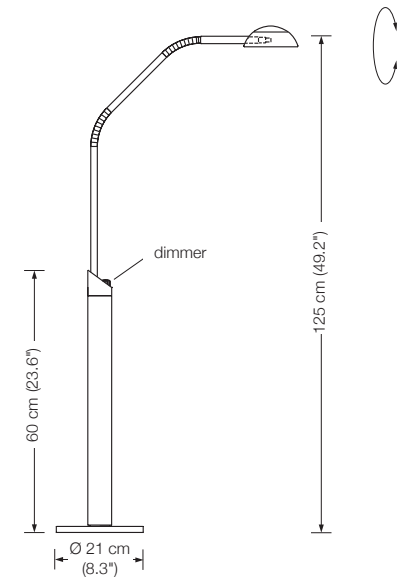

YON

floor reading lamp

height: adjustable
shade: metal Ø 12 cm (4.7"), rotatable
lampholder: GY6.35, max. 50 W / 12 V
bulb: 1 x G6 incl., 35 W $\hat{=}$ 50 W, dimmable
electric wire: 4 m (13.1 ft)
dimmer: built in

YON – Ms	Solid brass polished, lacquered	1.221 €
YON – Mt	Solid brass matt brushed, lacquered	1.343 €
YON – Ni	Solid brass, nickel-plated	1.221 €
YON – Nm	Solid brass nickel-plated, matt brushed	1.343 €
YON – Cr	Solid brass, chrome-plated	1.343 €
YON – Cu	Solid brass copper-plated, lacquered	1.343 €
YON – Cm	Solid brass copper-plated, matt brushed, lacquered	1.404 €
YON – Br	Solid brass bronzed, lacquered	1.465 €
YON – Bd	Solid brass dark-bronzed, lacquered	1.587 €

Energy class: B
This model will be sold with a class B bulb.

Additional USA 110 V conversion kit: 64 €