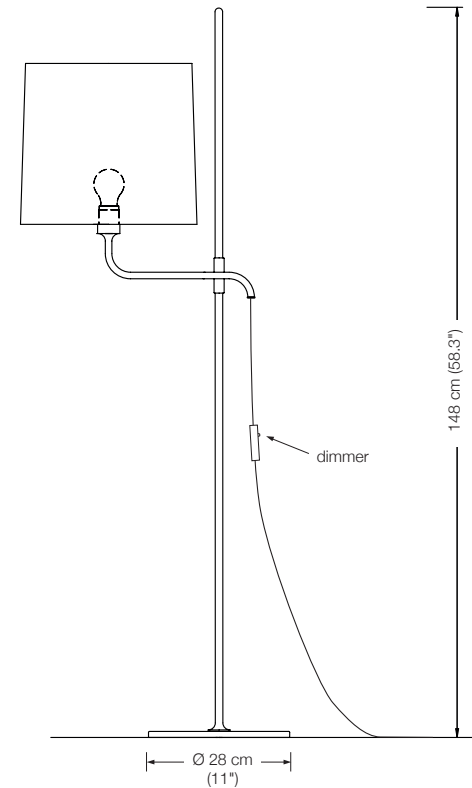

STE

floor reading lamp

height: adjustable
shade: silk*
lampholder: E26, max. 150 W
electric wire: 3 m (9.8 ft) textile cable black (standard)
dimmer: on cord

STE – Ms	Solid brass polished, lacquered	1.055 €
STE – Mt	Solid brass matt brushed, lacquered	1.139 €
STE – Ni	Solid brass nickel-plated	1.055 €
STE – Nm	Solid brass nickel-plated, matt brushed	1.139 €
STE – Cr	Solid brass chrome-plated	1.139 €
STE – Cu	Solid brass copper-plated, lacquered	1.160 €
STE – Cm	Solid brass copper-plated, matt brushed, lacquered	1.213 €
STE – Br	Solid brass bronzed, lacquered	1.266 €
STE – Bd	Solid brass dark-bronzed, lacquered	1.371 €

Energy class: A++ to E
(Depending on the used bulb.)

Additional USA 110 V conversion kit: 24 €
110 V bulbs not included

* fabric required: 120 x 60 cm (47.2" x 23.6")

Ø 34 cm (13.4")
h 33 cm (13")
Ø 35 cm (13.8")