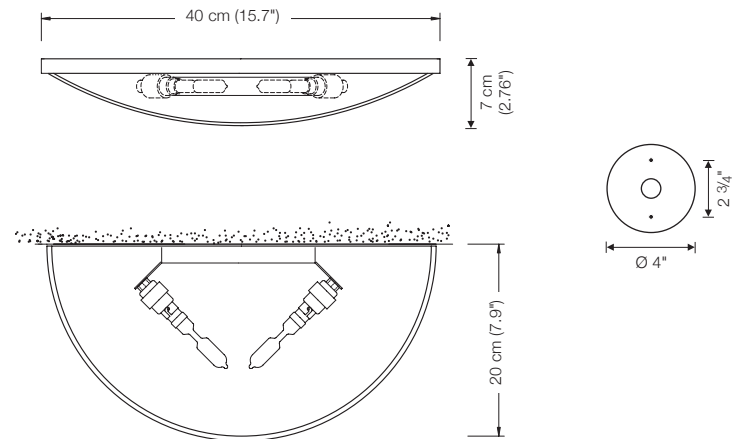

VEA
wall lamp

Discontinued Model

width: 40 cm (15.7")
shade: glass white-opal
top glass diffuser
lampholder: 2 x B15d, max. 150 W each
bulb: 2 x B15d, 100 W incl.

VEA – Ms	Solid brass polished, lacquered	936 €
VEA – Mt	Solid brass matt brushed, lacquered	1.011 €
VEA – Ni	Solid brass, nickel-plated	936 €
VEA – Nm	Solid brass nickel-plated, matt brushed	1.011 €
VEA – Cr	Solid brass, chrome-plated	1.011 €
VEA – Cu	Solid brass copper-plated, lacquered	1.030 €
VEA – Cm	Solid brass copper-plated, matt brushed, lacquered	1.077 €
VEA – Br	Solid brass bronzed, lacquered	1.124 €
VEA – Bd	Solid brass dark-bronzed, lacquered	1.217 €

Energy class: D
This model will be sold with a class D bulb.

4" junction box: not covered
Backplate Ø 12 cm (4.72") 68 €

Additional USA 110 V conversion kit 12 €