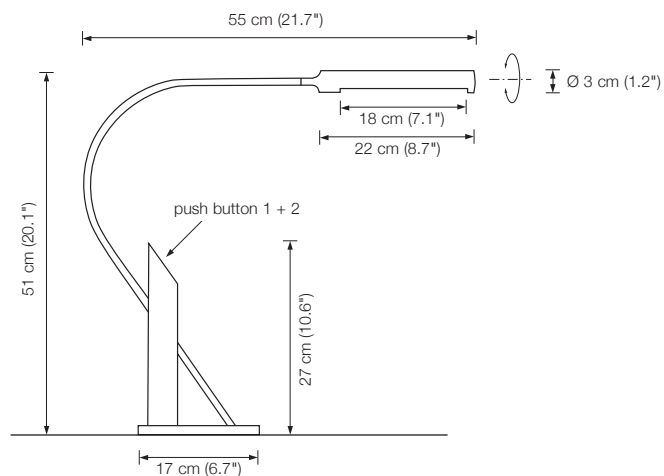

TOPAN

table lamp

height: 51 cm (20.1")
width: 55 cm (21.7")
shade: Ø 3 cm (1.2"), approx. 23 cm (9.1") long, 180° rotatable
bulb: LED-Line TW (approx. 12,5 W) incl., exchangeable
approx. 1330 Lumen
dimmable
push button 1: tuning white infinitely variable from 2700° – 5700° K
push button 2: on / off / dimming
color rendering: > 95 Ra
electric wire: 2 m (6.6 ft)
dimmer: built in

TOPAN – Ms	Solid brass polished, lacquered	1.260 €
TOPAN – Mt	Solid brass matt brushed, lacquered	1.386 €
TOPAN – Ni	Solid brass, nickel-plated	1.260 €
TOPAN – Nm	Solid brass nickel-plated, matt brushed	1.386 €
TOPAN – Cr	Solid brass, chrome-plated	1.386 €
TOPAN – Cu	Solid brass copper-plated, lacquered	1.386 €
TOPAN – Cm	Solid brass copper-plated, matt brushed, lacquered	1.449 €
TOPAN – Br	Solid brass bronzed, lacquered	1.512 €
TOPAN – Bd	Solid brass dark-bronzed, lacquered	1.638 €

Energy class: A++ to A

US Plug Adapter 20 €