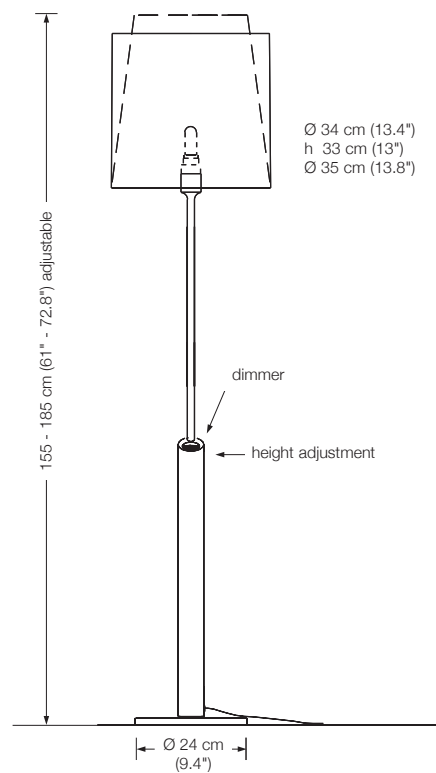

INAS SD

floor reading lamp

height: 155 - 185 cm (61" - 72.8") adjustable
shade: silk, conical or straight*
lampholder: E26, max. 150 W
electric wire: 4 m (13.1 ft)
dimmer: built in

INAS SD – Ms	Solid brass polished, lacquered	1.307 €
INAS SD – Mt	Solid brass matt brushed, lacquered	1.435 €
INAS SD – Ni	Solid brass, nickel-plated	1.307 €
INAS SD – Nm	Solid brass nickel-plated, matt brushed	1.435 €
INAS SD – Cr	Solid brass, chrome-plated	1.435 €
INAS SD – Cu	Solid brass copper-plated, lacquered	1.437 €
INAS SD – Cm	Solid brass copper-plated, matt brushed, lacquered	1.503 €
INAS SD – Br	Solid brass bronzed, lacquered	1.568 €
INAS SD – Bd	Solid brass dark-bronzed, lacquered	1.699 €

Energy class: A++ to E
(Depending on the used bulb.)

Additional USA 110 V conversion kit: 12 €
110 V bulbs not included

* Please indicate with order.

fabric required: 120 x 60 cm (47.3" x 23.6")