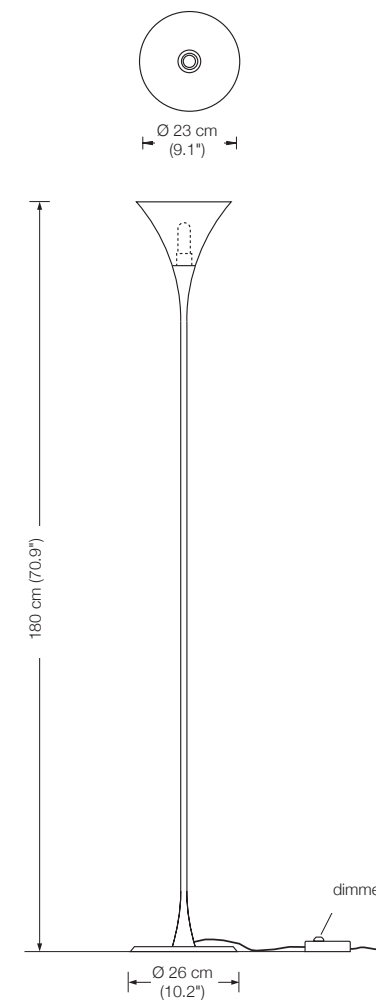

total height 175 – 305 cm (68.9" – 120.1")

Other options available on request.

Please indicate with order.

** These lamps are equipped with 2 electronic transformers of 210 VA capacity each.

LED version on request.

total height 125 – 195 cm (49.2" – 76.8")

total height 185 – 315 cm (72.8" – 124")

Other options available on request.

Please indicate with order.

** These lamps are equipped with 3 electronic transformers of 210 VA capacity each.

Energy class: D
 This model will be sold with a class D bulb.

Additional USA 110 V conversion kit: 18 €
 110 V bulbs are not included

LONEA

floor lamp

height: 180 cm (70.9")
 shade: glass white-opal, Ø 23 cm (9.1")
 lampholder: E26, max. 250 W
 electric wire: 3 m (9.8 ft)
 dimmer: on cord

Energy class: A++ to E
 (Depending on the used bulb.)

Additional USA 110 V conversion kit: 24 €
 110 V bulbs are not included

LONEA SD

floor lamp

height: 160 - 190 cm (63"- 74.8") adjustable
 shade: glass white-opal, Ø 23 cm (9.1")
 lampholder: E26, max. 250 W
 electric wire: 3 m (9.8 ft)
 dimmer: built in