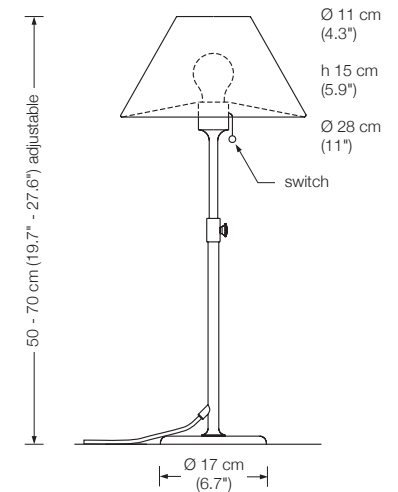

ELAS

table lamp

height: 50 - 70 cm (19.7" - 27.6") adjustable
shade: metal Ø 28 cm (11")
lampholder: E26, max. 100 W
electric wire: 2,5 m (8.2 ft)
dimmer: on cord

ELAS – Ms	Solid brass polished, lacquered	952 €
ELAS – Mt	Solid brass matt brushed, lacquered	1.048 €
ELAS – Ni	Solid brass, nickel-plated	952 €
ELAS – Nm	Solid brass nickel-plated, matt brushed	1.048 €
ELAS – Cr	Solid brass, chrome-plated	1.048 €
ELAS – Cu	Solid brass copper-plated, lacquered	1.048 €
ELAS – Cm	Solid brass copper-plated, matt brushed, lacquered	1.094 €
ELAS – Br	Solid brass bronzed, lacquered	1.142 €
ELAS – Bd	Solid brass dark-bronzed, lacquered	1.237 €

ELAS S

table lamp

height: 50 - 70 cm (19.7" - 27.6") adjustable
shade: silk* Ø 28 cm (11")
lampholder: E26, max. 100 W
electric wire: 2,5 m (8.2 ft)
dimmer: on cord

ELAS S – Ms	Solid brass polished, lacquered	731 €
ELAS S – Mt	Solid brass matt brushed, lacquered	783 €
ELAS S – Ni	Solid brass, nickel-plated	731 €
ELAS S – Nm	Solid brass nickel-plated, matt brushed	783 €
ELAS S – Cr	Solid brass, chrome-plated	783 €
ELAS S – Cu	Solid brass copper-plated, lacquered	804 €
ELAS S – Cm	Solid brass copper-plated, matt brushed, lacquered	841 €
ELAS S – Br	Solid brass bronzed, lacquered	878 €
ELAS S – Bd	Solid brass dark-bronzed, lacquered	951 €

* fabric required: 50 x 80 cm (19.7" x 31.5")

Energy class ELAS / ELAS S: A++ to E
(Depending on the used bulb.)

Additional USA 110 V conversion kit (ELAS / ELAS S) 24 €
110 V bulbs not included