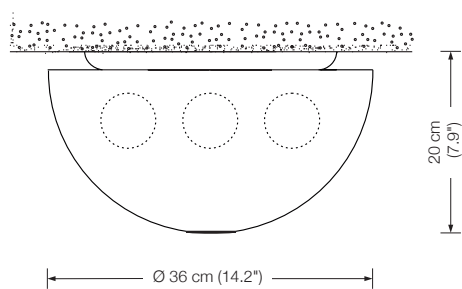

OLA 36 ceiling lamp

height: 20 cm (7.9")
shade: glass white-opal, Ø 36 cm (14.2")
lampholder: 3 x E26, max. 3 x 100 W
dimmer: possible via house installation

OLA 36 – Ms	Solid brass polished, lacquered	518 €
OLA 36 – Mt	Solid brass matt brushed, lacquered	544 €
OLA 36 – Ni	Solid brass, nickel-plated	518 €
OLA 36 – Nm	Solid brass nickel-plated, matt brushed	544 €
OLA 36 – Cr	Solid brass, chrome-plated	544 €
OLA 36 – Cu	Solid brass copper-plated, lacquered	570 €
OLA 36 – Cm	Solid brass copper-plated, matt brushed, lacquered	596 €
OLA 36 – Br	Solid brass bronzed, lacquered	622 €
OLA 36 – Bd	Solid brass dark-bronzed, lacquered	674 €

Energy class: A++ to E
(Depending on the used bulb.)

4" junction box: covered
Additional USA 110 V conversion kit 24 €
110 V bulbs not included