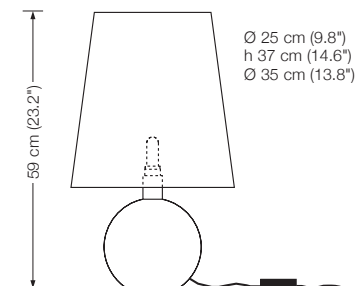

ORA

table lamp

shade: silk*
lampholder: E26, max. 150 W
electric wire: 3 m (9.8 ft)
dimmer: on cord

ORA 20

metal ball Ø 20 cm (7.9")
height: 59 cm (23.2")

ORA 20 – Ms	Solid brass polished, lacquered	947 €
ORA 20 – Mt	Solid brass matt brushed, lacquered	1.023 €
ORA 20 – Ni	Solid brass, nickel-plated	947 €
ORA 20 – Nm	Solid brass nickel-plated, matt brushed	1.023 €
ORA 20 – Cr	Solid brass, chrome-plated	1.023 €
ORA 20 – Cu	Solid brass copper-plated, lacquered	1.041 €
ORA 20 – Cm	Solid brass copper-plated, matt brushed, lacquered	1.089 €
ORA 20 – Br	Solid brass bronzed, lacquered	1.136 €
ORA 20 – Bd	Solid brass dark-bronzed, lacquered	1.231 €

ORA 25

metal ball Ø 25 cm (9.8")
height: 71 cm (28")

ORA 25 – Ms	Solid brass polished, lacquered	1.058 €
ORA 25 – Mt	Solid brass matt brushed, lacquered	1.142 €
ORA 25 – Ni	Solid brass, nickel-plated	1.058 €
ORA 25 – Nm	Solid brass nickel-plated, matt brushed	1.142 €
ORA 25 – Cr	Solid brass, chrome-plated	1.142 €
ORA 25 – Cu	Solid brass copper-plated, lacquered	1.164 €
ORA 25 – Cm	Solid brass copper-plated, matt brushed, lacquered	1.216 €
ORA 25 – Br	Solid brass bronzed, lacquered	1.269 €
ORA 25 – Bd	Solid brass dark-bronzed, lacquered	1.375 €

Energy class ORA 20 / 25: A++ to E
(Depending on the used bulb.)

Additional USA 110 V conversion kit (ORA 20 / 25): 12 €
110 V bulbs not included

* fabric required ORA 20: 120 x 60 cm (47.2" x 23.6")
fabric required ORA 25: 140 x 70 cm (55.1" x 27.6")