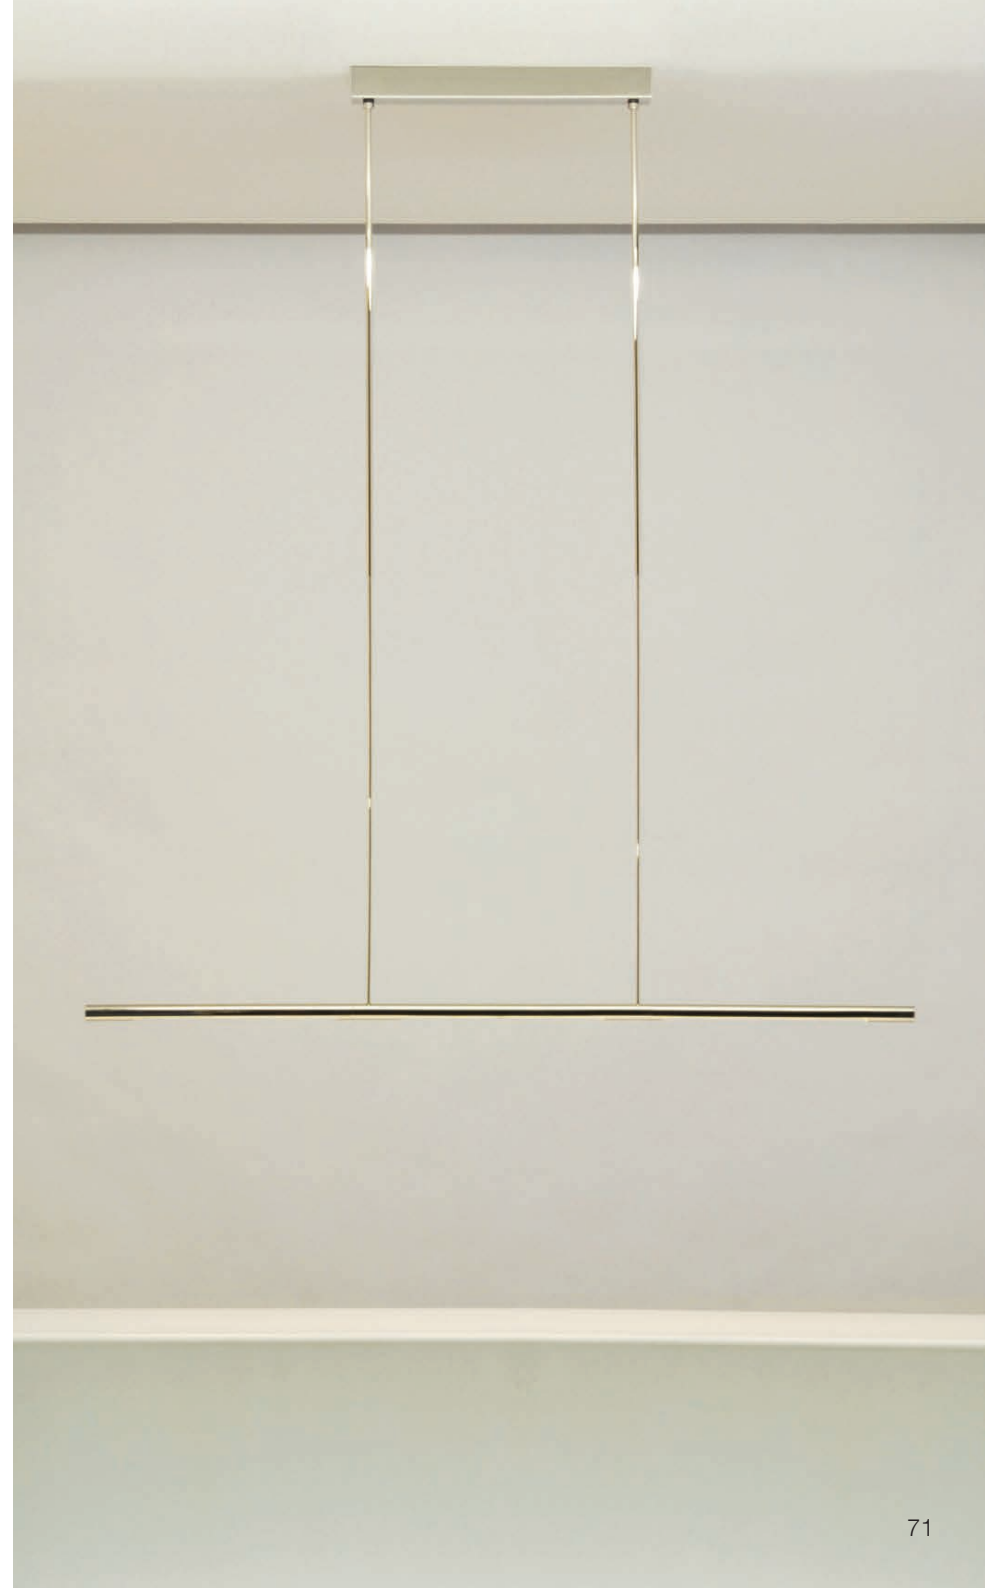

PEN 121

pendant lamp, height adjustable
outer light elements can be rotated (360°)

length: 121 cm (47.6")
canopy: 46,5 x 5 x 5 cm (18.3" x 2.0" x 2.0")
height: 80 to 140 cm (31.5" to 55.1") adjustable (standard)*
bulb: 3 x LED 150 (approx. 24 watts in total) incl.
exchangeable
approx. 2200 Lumen
color temperature: warmwhite 2700 K
color rendering: > 90 Ra
dimmer: possible via house installation or Casambi**

Overall height 105 – 200 cm (41.3" – 78.7")

Overall height 130 – 250 cm (51.2" – 98.4")

Other pendulum lengths possible on request
(with additional charge of 286 €)

** We recommend (without obligation)

the following dimmer brands:

- Jung 1731DD
- Feller 40300.RC
- Arditì 027505
- Casambi Dimmer 800598 / 800680
- Kopp 8033

PEN 142

pendant lamp, height adjustable
all light elements can be rotated (360°)

length: 142 cm (55.9")
 canopy: 53 x 5 x 5 cm (20.9" x 2.0" x 2.0")
 height: 80 to 140 cm (31.5" to 55.1") adjustable (standard)*
 bulb: 3 x LED 150 (approx. 24 watts in total) incl.
 exchangeable
 approx. 2200 Lumen
 color temperature: warmwhite 2700 K
 color rendering: > 90 Ra
 dimmer: possible via house installation or Casambi**