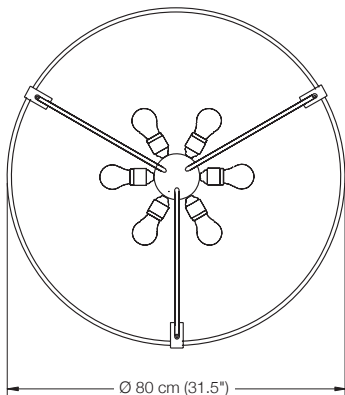

EREA 80 ceiling lamp

height: standard 100 cm (39.4")
or on request
(min. 60 cm (23.6") to max. 200 cm (78.7"))

shade: glass white-opal Ø 80 cm (31.5")

lampholder: 6 x E26, max. 6 x 205 W

dimmer: possible via house installation or Casambi*

EREA 80 – Ms	Solid brass polished, lacquered	2.115 €
EREA 80 – Mt	Solid brass matt brushed, lacquered	2.263 €
EREA 80 – Ni	Solid brass, nickel-plated	2.115 €
EREA 80 – Nm	Solid brass nickel-plated, matt brushed	2.263 €
EREA 80 – Cr	Solid brass, chrome-plated	2.263 €
EREA 80 – Cu	Solid brass copper-plated, lacquered	2.327 €
EREA 80 – Cm	Solid brass copper-plated, matt brushed, lacquered	2.433 €
EREA 80 – Br	Solid brass bronzed, lacquered	2.539 €
EREA 80 – Bd	Solid brass dark-bronzed, lacquered	2.750 €

Energy class: A++ to E
(Depending on the used bulb.)

4" junction box: not covered 68 €

Backplate Ø 12 cm (4.72") 36 €

Additional 110 V conversion kit: 36 €

110 V bulbs not included

* We recommend (without obligation) the following dimmer brands:

- Jung 1731DD
- Feller 40300.RC
- Arditì 027505
- Casambi Dimmer 800598 / 800680
- Kopp 8033