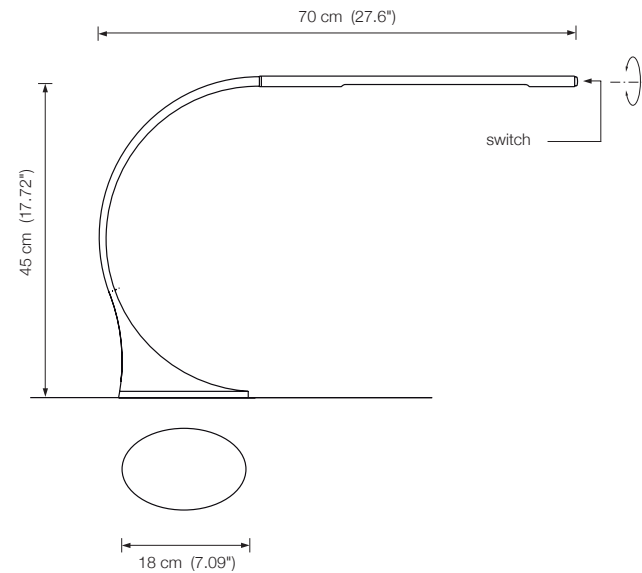

TOLED desk lamp

height: 45 cm (17.7")
width: 70 cm (27.6")
shade: rotatable
bulb: 1 x LED 150 (approx. 6 Watt) incl.
exchangeable
approx. 600 Lumen
color temperature: warmwhite 2700 K
color rendering: > 90 Ra
electric wire: 2,5 m (8.2 ft)

TOLED – Ms	Solid brass polished, lacquered	1.367 €
TOLED – Mt	Solid brass matt brushed, lacquered	1.510 €
TOLED – Ni	Solid brass, nickel-plated	1.367 €
TOLED – Nm	Solid brass nickel-plated, matt brushed	1.510 €
TOLED – Cr	Solid brass, chrome-plated	1.510 €
TOLED – Cu	Solid brass copper-plated, lacquered	1.510 €
TOLED – Cm	Solid brass copper-plated, matt brushed, lacquered	1.572 €
TOLED – Br	Solid brass bronzed, lacquered	1.640 €
TOLED – Bd	Solid brass dark-bronzed, lacquered	1.777 €

Energy class: A++ to A

Additional USA 110 V conversion kit: 31 €