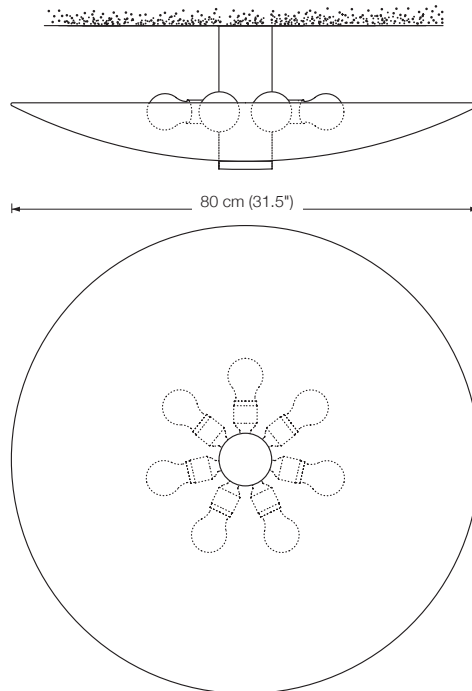

GELA 80

ceiling lamp

shade: glass white-opal Ø 80 cm (31.5")
lampholder: 7 x E26, max. 7 x 100 W
dimmer: possible via house installation or Casambi*

GELA 80 – Ms	Solid brass polished, lacquered	1.413 €
GELA 80 – Mt	Solid brass matt brushed, lacquered	1.483 €
GELA 80 – Ni	Solid brass, nickel-plated	1.413 €
GELA 80 – Nm	Solid brass nickel-plated, matt brushed	1.483 €
GELA 80 – Cr	Solid brass, chrome-plated	1.483 €
GELA 80 – Cu	Solid brass copper-plated, lacquered	1.554 €
GELA 80 – Cm	Solid brass copper-plated, matt brushed, lacquered	1.625 €
GELA 80 – Br	Solid brass bronzed, lacquered	1.695 €
GELA 80 – Bd	Solid brass dark-bronzed, lacquered	1.837 €

special length (distance to wall / ceiling) on request

Energy class: A++ to E
(Depending on the used bulb.)