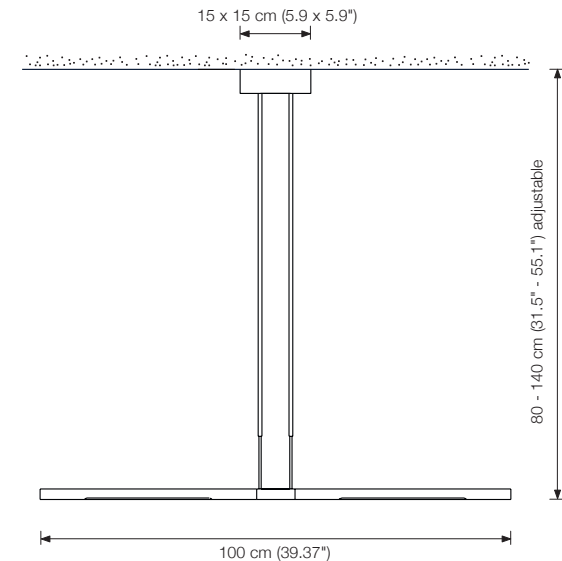

PEN 100

pendant lamp, height adjustable
both light elements can be rotated (360°)

length: 100 cm (39.4")
canopy: 15 x 15 x 5 cm (5.9" x 5.9" x 2.0")
height: 80 to 140 cm (31.5" to 55.1") adjustable (standard)*
bulb: 2 x LED 150 (approx. 12 watts in total) incl.
exchangeable
approx. 1200 Lumen
color temperature: warmwhite 2700 K
color rendering: > 90 Ra
dimmer: possible via house installation or Casambi**

PEN 100 – Ms	Solid brass polished, lacquered	1.371 €
PEN 100 – Mt	Solid brass matt brushed, lacquered	1.478 €
PEN 100 – Ni	Solid brass, nickel-plated	1.371 €
PEN 100 – Nm	Solid brass nickel-plated, matt brushed	1.478 €
PEN 100 – Cr	Solid brass, chrome-plated	1.478 €
PEN 100 – Cu	Solid brass copper-plated, lacquered	1.508 €
PEN 100 – Cm	Solid brass copper-plated, matt brushed, lacquered	1.577 €
PEN 100 – Br	Solid brass bronzed, lacquered	1.645 €
PEN 100 – Bd	Solid brass dark-bronzed, lacquered	1.782 €

Energy class: A++ to A

4" junction box: covered

Additional USA 110 V conversion kit:

40 €

* The following suspensions on request (without surcharge):

Overall height 105 – 200 cm (41.3" – 78.7")

Overall height 130 – 250 cm (51.2" – 98.4")

Other pendulum lengths possible on request
(with additional charge of 286 €)

** We recommend (without obligation)

the following dimmer brands:

- Jung 1731DD
- Feller 40300.RC
- Arditì 027505
- Casambi Dimmer 800598 / 800680
- Kopp 8033