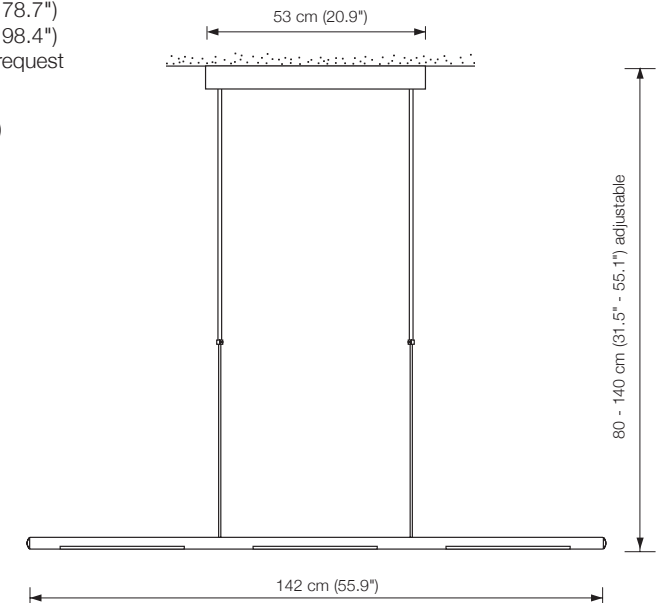

pendant lamp, height adjustable
all light elements can be rotated (360°)

length: 142 cm (55.9")
canopy: 53 x 5 x 5 cm (20.9" x 2.0" x 2.0")
height: 80 to 140 cm (31.5" to 55.1") adjustable (standard)*
bulb: 3 x LED 150 (approx. 24 watts in total) incl.
exchangeable
approx. 2200 Lumen
color temperature: warmwhite 2700 K
color rendering: > 90 Ra
dimmer: possible via house installation or Casambi**

PEN 142 – Ms	Solid brass polished, lacquered	1.692 €
PEN 142 – Mt	Solid brass matt brushed, lacquered	1.853 €
PEN 142 – Ni	Solid brass, nickel-plated	1.692 €
PEN 142 – Nm	Solid brass nickel-plated, matt brushed	1.853 €
PEN 142 – Cr	Solid brass, chrome-plated	1.853 €
PEN 142 – Cu	Solid brass copper-plated, lacquered	1.861 €
PEN 142 – Cm	Solid brass copper-plated, matt brushed, lacquered	1.946 €
PEN 142 – Br	Solid brass bronzed, lacquered	2.031 €
PEN 142 – Bd	Solid brass dark-bronzed, lacquered	2.200 €

Energy class: A++ to A

4" junction box: not covered

Additional USA 110 V conversion kit:
including a rectangular backplate of
57,5 x 12 cm (22.6" x 4.7") 120 €

* The following suspensions on request (without surcharge):

Overall height 105 – 200 cm (41.3" – 78.7")

Overall height 130 – 250 cm (51.2" – 98.4")

Other pendulum lengths possible on request
(with additional charge of 286 €)

** We recommend (without obligation)

the following dimmer brands:

- Jung 1731DD
- Feller 40300.FC
- Arditi 027505
- Casambi Dimmer 800598 / 800680
- Kopp 8033