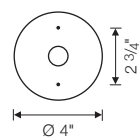

CINA W

wall lamp

width: approx. 14 cm (5.5")
lampholder: G9, max 75 W
bulb: 1 x G9 incl.

CINA W – Ms	Solid brass polished, lacquered	632 €
CINA W – Mt	Solid brass matt brushed, lacquered	695 €
CINA W – Ni	Solid brass, nickel-plated	632 €
CINA W – Nm	Solid brass nickel-plated, matt brushed	695 €
CINA W – Cr	Solid brass, chrome-plated	695 €
CINA W – Cu	Solid brass copper-plated, lacquered	696 €
CINA W – Cm	Solid brass copper-plated, matt brushed, lacquered	727 €
CINA W – Br	Solid brass bronzed, lacquered	759 €
CINA W – Bd	Solid brass dark-bronzed, lacquered	822 €

Energy class: D

This model will be sold with a class D bulb.

Backplate Ø 12 cm (4.72") 68 €

Additional USA 110 V conversion kit 12 €
110 V bulbs not included