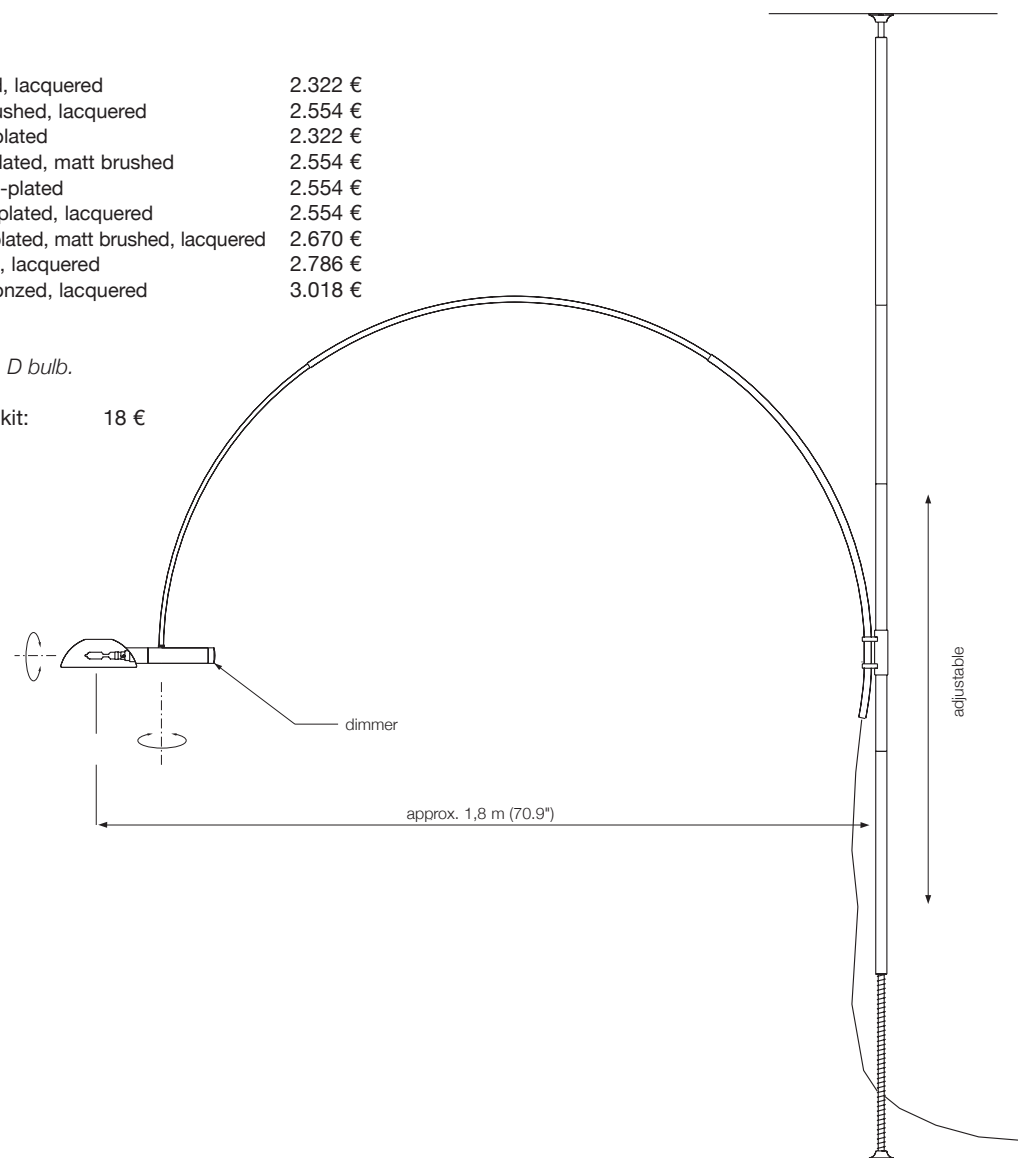

UNA

arc floor lamp
mounting between floor and ceiling
variable up to 3.20 m (10,5 ft) room height
arc height adjustable

shade: metal, Ø 17 cm (6.7"), rotatable
lampholder: B15d, max. 250 W
bulb: 1 x B15d incl., dimmable
electric wire: 5 m (16.4 ft)
dimmer: built in

UNA – Ms	Solid brass polished, lacquered	2.322 €
UNA – Mt	Solid brass matt brushed, lacquered	2.554 €
UNA – Ni	Solid brass, nickel-plated	2.322 €
UNA – Nm	Solid brass nickel-plated, matt brushed	2.554 €
UNA – Cr	Solid brass, chrome-plated	2.554 €
UNA – Cu	Solid brass copper-plated, lacquered	2.554 €
UNA – Cm	Solid brass copper-plated, matt brushed, lacquered	2.670 €
UNA – Br	Solid brass bronzed, lacquered	2.786 €
UNA – Bd	Solid brass dark-bronzed, lacquered	3.018 €

Energy class: D
This model will be sold with a class D bulb.

Additional USA 110 V conversion kit: 18 €