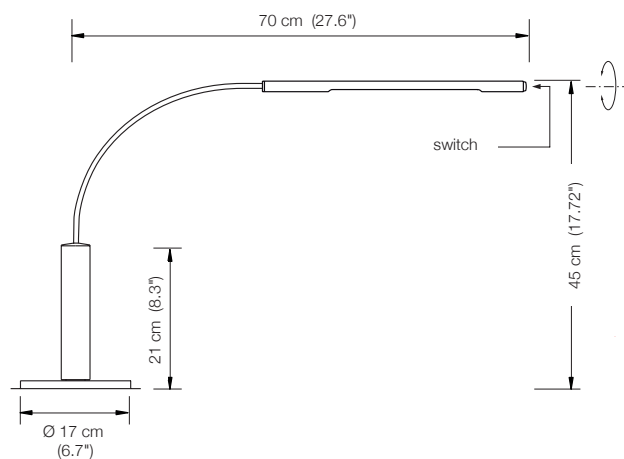

PIN T desk lamp

height: 45 cm (17.7")
width: 70 cm (27.6")
shade: rotatable
bulb: 1 x LED 150 (approx. 6 Watt) incl.
exchangeable
approx. 600 Lumen
color temperature: warmwhite 2700 K
color rendering: > 90 Ra
electric wire: 3 m (9.8 ft)

PIN T – Ms	Solid brass polished, lacquered	900 €
PIN T – Mt	Solid brass matt brushed, lacquered	985 €
PIN T – Ni	Solid brass, nickel-plated	900 €
PIN T – Nm	Solid brass nickel-plated, matt brushed	985 €
PIN T – Cr	Solid brass, chrome-plated	985 €
PIN T – Cu	Solid brass copper-plated, lacquered	990 €
PIN T – Cm	Solid brass copper-plated, matt brushed, lacquered	1.035 €
PIN T – Br	Solid brass bronzed, lacquered	1.080 €
PIN T – Bd	Solid brass dark-bronzed, lacquered	1.170 €

Energy class: A++ to A

Additional USA 110 V conversion kit: 31 €