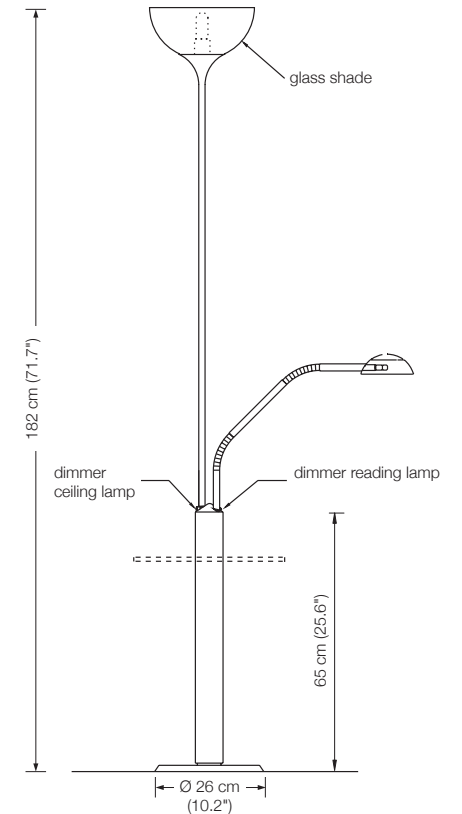

MYOS

floor lamp / floor reading lamp

height:	182 cm (71.7")
width reading lamp:	approx. 50 cm (19.7")
shade floor lamp:	glass white-opal, Ø 26 cm (10.2")
shade reading lamp:	metal Ø 12 cm (4.7"), adjustable
lampholder floor lamp:	E26, max. 250 W / 230 V
lampholder reading lamp:	GY6.35, max. 50 W / 12 V
bulb reading lamp:	1 x G6 incl., 35 W $\hat{=}$ 50 W, dimmable
electric wire:	4 m (13.1 ft)
dimmer:	2 x built in

MYOS – Ms	Solid brass polished, lacquered	2.177 €
MYOS – Mt	Solid brass matt brushed, lacquered	2.394 €
MYOS – Ni	Solid brass, nickel-plated	2.177 €
MYOS – Nm	Solid brass nickel-plated, matt brushed	2.394 €
MYOS – Cr	Solid brass, chrome-plated	2.394 €
MYOS – Cu	Solid brass copper-plated, lacquered	2.394 €
MYOS – Cm	Solid brass copper-plated, matt brushed, lacquered	2.503 €
MYOS – Br	Solid brass bronzed, lacquered	2.612 €
MYOS – Bd	Solid brass dark-bronzed, lacquered	2.830 €
glass tabletop		306 €
Ø 36 cm (14.2"), height 50 cm (19.7"), clear glass 10 mm (0.4")		

Energy class: A++ to E
(Depending on the used bulb.)

Energy class reading lamp: B
This model will be sold with a class B bulb.

Additional USA 110 V conversion kit:
floor lamp 110 V bulbs are not included

64 €