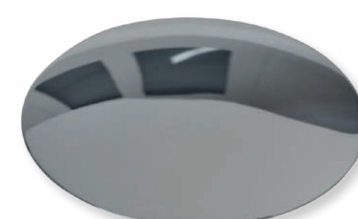

Cr
Solid brass, chrome-plated