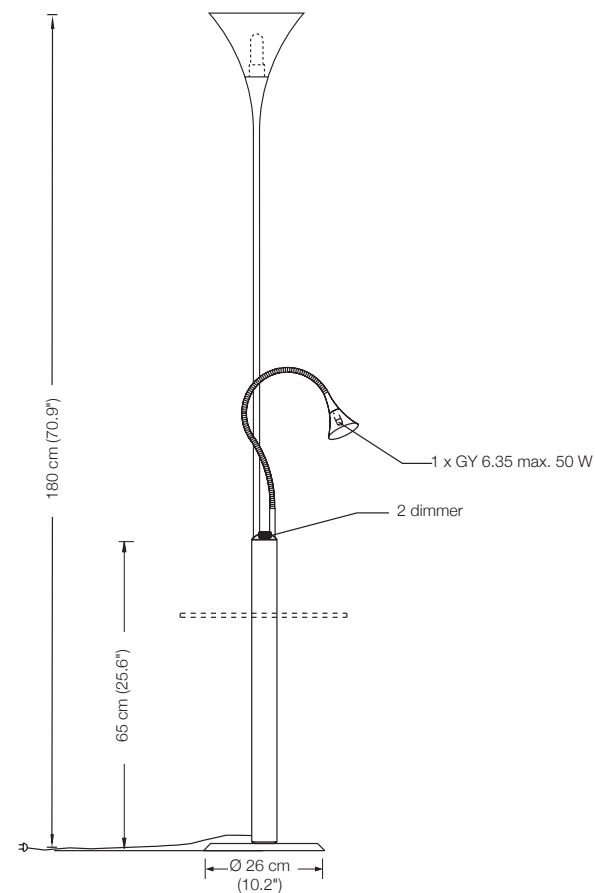

VAYO

floor lamp / reading lamp

height:	180 cm (70.9")
width reading lamp:	approx. 50 cm (19.7")
shade floor lamp:	glass white-opal, Ø 23 cm (9.1")
shade reading lamp:	TEFLON white Ø 7 cm (2.8")
lampholder floor lamp:	E26, max. 250 W / 230 V
lampholder reading lamp:	GY6.35, max. 50 W / 12 V
bulb reading lamp:	1 x G6 incl., dimmable
electric wire:	4 m (13.1 ft)
dimmer:	2 x built in

VAYO – Ms	Solid brass polished, lacquered	1.602 €
VAYO – Mt	Solid brass matt brushed, lacquered	1.730 €
VAYO – Ni	Solid brass, nickel-plated	1.602 €
VAYO – Nm	Solid brass nickel-plated, matt brushed	1.730 €
VAYO – Cr	Solid brass, chrome-plated	1.730 €
VAYO – Cu	Solid brass copper-plated, lacquered	1.763 €
VAYO – Cm	Solid brass copper-plated, matt brushed, lacquered	1.843 €
VAYO – Br	Solid brass bronzed, lacquered	1.923 €
VAYO – Bd	Solid brass dark-bronzed, lacquered	2.083 €
glass tabletop		306 €
Ø 36 cm (14.2"), height 50 cm (19.7"), clear glass 10 mm (0.4")		

Energy class floor lamp: A++ to E
(Depending on the used bulb.)

Energy class reading lamp: B
This model will be sold with a class B bulb.

Additional USA 110 V conversion kit: 64 €
floor lamp 110 V bulbs are not included