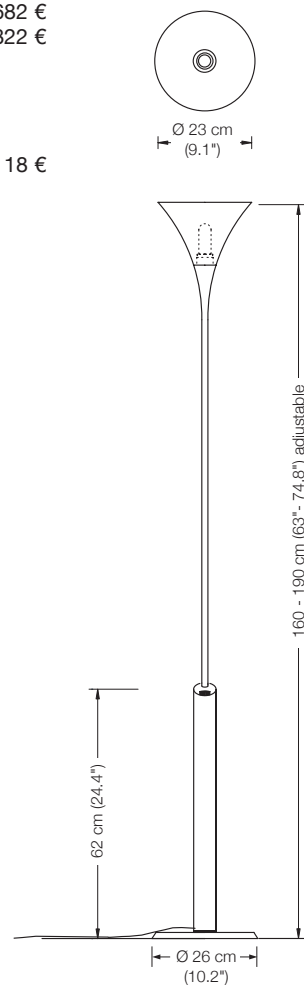

LONEA SD

floor lamp

height: 160 - 190 cm (63"- 74.8") adjustable
shade: glass white-opal, Ø 23 cm (9.1")
lampholder: E26, max. 250 W
electric wire: 3 m (9.8 ft)
dimmer: built in

LONEA SD – Ms	Solid brass polished, lacquered	1.401 €
LONEA SD – Mt	Solid brass matt brushed, lacquered	1.542 €
LONEA SD – Ni	Solid brass, nickel-plated	1.401 €
LONEA SD – Nm	Solid brass nickel-plated, matt brushed	1.542 €
LONEA SD – Cr	Solid brass, chrome-plated	1.542 €
LONEA SD – Cu	Solid brass copper-plated, lacquered	1.542 €
LONEA SD – Cm	Solid brass copper-plated, matt brushed, lacquered	1.612 €
LONEA SD – Br	Solid brass bronzed, lacquered	1.682 €
LONEA SD – Bd	Solid brass dark-bronzed, lacquered	1.822 €

Energy class: A++ to E
(Depending on the used bulb.)

Additional USA 110 V conversion kit: 18 €
110 V bulbs are not included