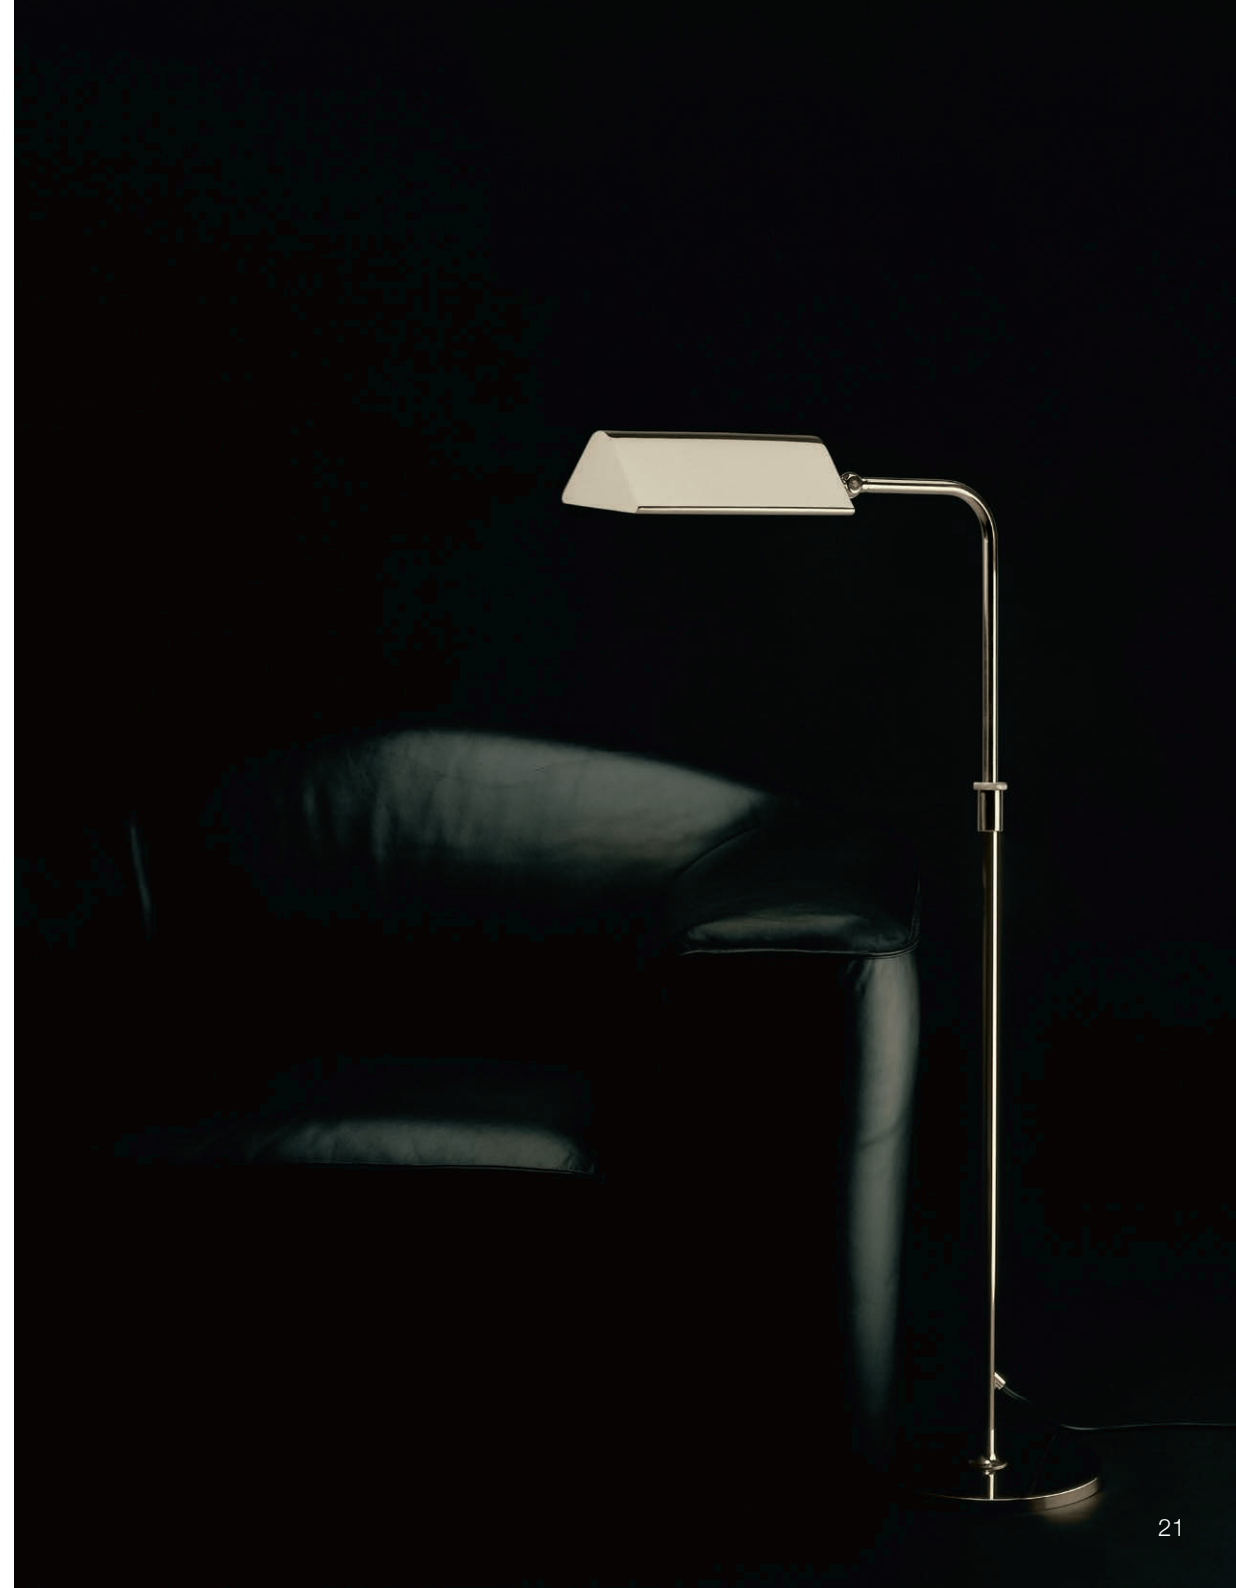

CERVANTES

floor reading lamp

height: 80 - 120 cm (31.5" - 47.2") adjustable
shade: 80 - 120 cm (31.5" - 47.2") adjustable
lampholder: E26, max. 100 W
electric wire: 4 m (13.1 ft)
dimmer: on cord

CERVANTES – Ms	Solid brass polished, lacquered	1.012 €
CERVANTES – Mt	Solid brass matt brushed, lacquered	1.114 €
CERVANTES – Ni	Solid brass, nickel-plated	1.012 €
CERVANTES – Nm	Solid brass nickel-plated, matt brushed	1.114 €
CERVANTES – Cr	Solid brass, chrome-plated	1.114 €
CERVANTES – Cu	Solid brass copper-plated, lacquered	1.114 €
CERVANTES – Cm	Solid brass copper-plated, matt brushed, lacquered	1.164 €
CERVANTES – Br	Solid brass bronzed, lacquered	1.214 €
CERVANTES – Bd	Solid brass dark-bronzed, lacquered	1.315 €

Energy class: A++ to E
(Depending on the used bulb.)

Additional USA 110 V conversion kit: 12 €
110 V bulbs not included