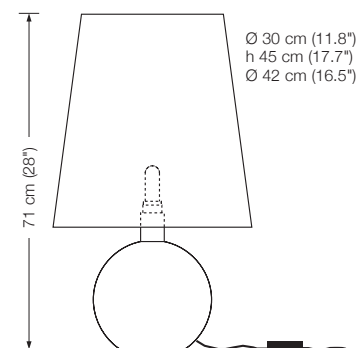

ORA 25

metal ball Ø 25 cm (9.8")
height: 71 cm (28")

ORA 25 – Ms	Solid brass polished, lacquered	1.058 €
ORA 25 – Mt	Solid brass matt brushed, lacquered	1.142 €
ORA 25 – Ni	Solid brass, nickel-plated	1.058 €
ORA 25 – Nm	Solid brass nickel-plated, matt brushed	1.142 €
ORA 25 – Cr	Solid brass, chrome-plated	1.142 €
ORA 25 – Cu	Solid brass copper-plated, lacquered	1.164 €
ORA 25 – Cm	Solid brass copper-plated, matt brushed, lacquered	1.216 €
ORA 25 – Br	Solid brass bronzed, lacquered	1.269 €
ORA 25 – Bd	Solid brass dark-bronzed, lacquered	1.375 €