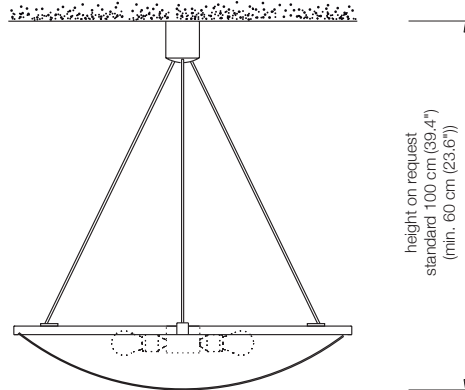

EREA 80 ceiling lamp

height: standard 100 cm (39.4")
or on request
(min. 60 cm (23.6") to max. 200 cm (78.7"))

shade: glass white-opal Ø 80 cm (31.5")

lampholder: 6 x E26, max. 6 x 205 W

dimmer: possible via house installation or Casambi*

EREA 80 – Ms	Solid brass polished, lacquered	2.115 €
EREA 80 – Mt	Solid brass matt brushed, lacquered	2.263 €
EREA 80 – Ni	Solid brass, nickel-plated	2.115 €
EREA 80 – Nm	Solid brass nickel-plated, matt brushed	2.263 €
EREA 80 – Cr	Solid brass, chrome-plated	2.263 €
EREA 80 – Cu	Solid brass copper-plated, lacquered	2.327 €
EREA 80 – Cm	Solid brass copper-plated, matt brushed, lacquered	2.433 €
EREA 80 – Br	Solid brass bronzed, lacquered	2.539 €
EREA 80 – Bd	Solid brass dark-bronzed, lacquered	2.750 €

Energy class: A++ to E
(Depending on the used bulb.)

4" junction box: not covered 68 €

Backplate Ø 12 cm (4.72") 36 €

Additional 110 V conversion kit: 36 €

110 V bulbs not included

* We recommend (without obligation) the following dimmer brands:

- Jung 1731DD
- Feller 40300.RC
- Arditì 027505
- Casambi Dimmer 800598 / 800680
- Kopp 8033