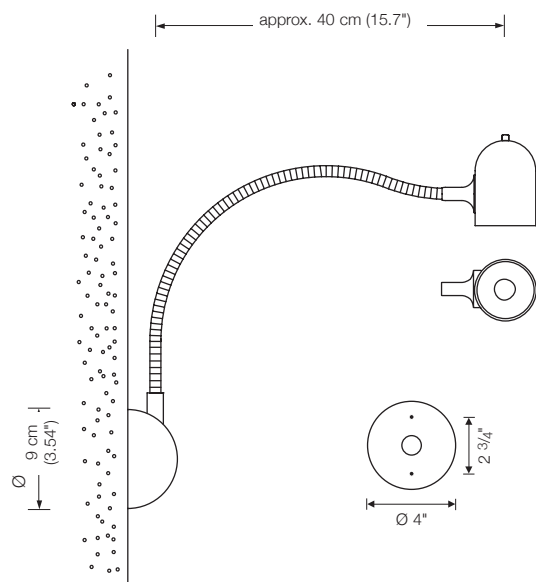

WED

wall lamp

width: 40 cm (15.7")
lampholder: GU5.3
bulb: 1 x GU5.3 incl.
approx. 660 Lumen
color temperature: warmwhite 2700 K
color rendering: > 82 Ra

WED – Ms	Solid brass polished, lacquered	621 €
WED – Mt	Solid brass matt brushed, lacquered	683 €
WED – Ni	Solid brass, nickel-plated	621 €
WED – Nm	Solid brass nickel-plated, matt brushed	683 €
WED – Cr	Solid brass, chrome-plated	683 €
WED – Cu	Solid brass copper-plated, lacquered	683 €
WED – Cm	Solid brass copper-plated, matt brushed, lacquered	714 €
WED – Br	Solid brass bronzed, lacquered	745 €
WED – Bd	Solid brass dark-bronzed, lacquered	808 €

Energy class: A++ to A

Replacement bulbs can be ordered through VS Manufaktur.

4" junction box: not covered
Backplate Ø 12 cm (4.72") 68 €

Additional USA 110 V conversion kit 12 €