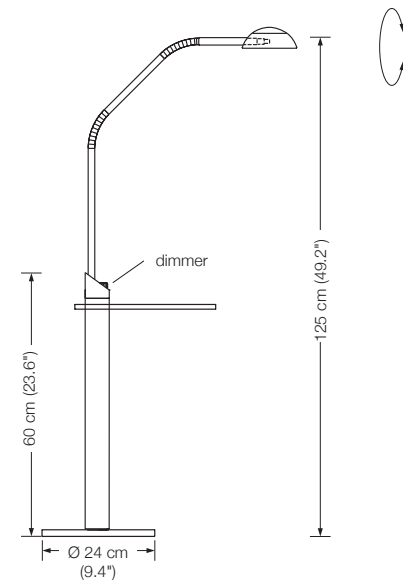

YON G

floor reading lamp with glass tabletop Ø 30 cm (11.8"), clear glass

height: adjustable
shade: metal Ø 12 cm (4.7"), rotatable
lampholder: GY6.35, max. 50 W / 12 V
bulb: 1 x G6 incl., 35 W $\hat{=}$ 50 W, dimmable
electric wire: 4 m (13.1 ft)
dimmer: built in

YON G – Ms	Solid brass polished, lacquered	1.349 €
YON G – Mt	Solid brass matt brushed, lacquered	1.484 €
YON G – Ni	Solid brass, nickel-plated	1.349 €
YON G – Nm	Solid brass nickel-plated, matt brushed	1.484 €
YON G – Cr	Solid brass, chrome-plated	1.484 €
YON G – Cu	Solid brass copper-plated, lacquered	1.484 €
YON G – Cm	Solid brass copper-plated, matt brushed, lacquered	1.552 €
YON G – Br	Solid brass bronzed, lacquered	1.619 €
YON G – Bd	Solid brass dark-bronzed, lacquered	1.754 €

Energy class: B
This model will be sold with a class B bulb.

Additional USA 110 V conversion kit: 64 €