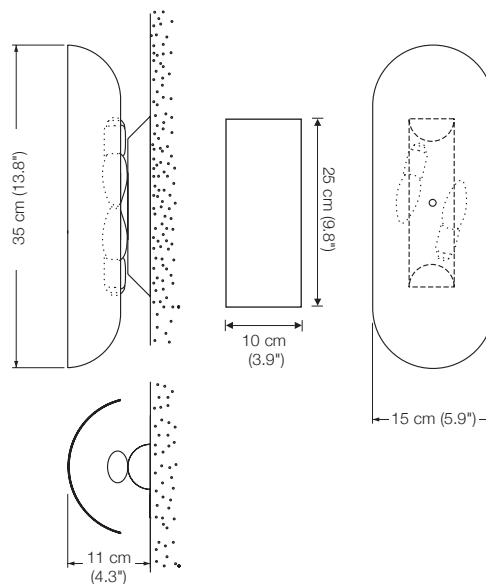

Energy class: A++ to A.

4" junction box: not covered

Backplate rectangular 25 x 10 cm (9.8" x 3.9", standard)
 or 25 x 12 cm (9.8" x 4.7", please indicate with order) 166 €

GEA wall lamp

height: 43 cm (16.9")
 shade: glass white-opal
 lampholder: 2 x E26, max. 2 x 100 W
 dimmer: on site

Additional USA 110 V conversion kit: 12 €
 110 V bulbs not included

ALIA

wall lamp, indirect light

height: 47 cm (18.5")
 shade: metal
 lampholder: 2 x E26, max. 2 x 100 W
 dimmer: on site

ALIA – Ms	Solid brass polished, lacquered	761 €
ALIA – Mt	Solid brass matt brushed, lacquered	836 €
ALIA – Ni	Solid brass, nickel-plated	761 €
ALIA – Nm	Solid brass nickel-plated, matt brushed	836 €
ALIA – Cr	Solid brass, chrome-plated	836 €
ALIA – Cu	Solid brass copper-plated, lacquered	837 €
ALIA – Cm	Solid brass copper-plated, matt brushed, lacquered	875 €
ALIA – Br	Solid brass bronzed, lacquered	913 €
ALIA – Bd	Solid brass dark-bronzed, lacquered	989 €

ALEA

wall lamp indirect light

height: 35 cm (13.8")
 shade: metal
 lampholder: 2 x E12, max. 60 W
 dimmer: on site

ALEA – Ms	Solid brass polished, lacquered	680 €
ALEA – Mt	Solid brass matt brushed, lacquered	747 €
ALEA – Ni	Solid brass, nickel-plated	680 €
ALEA – Nm	Solid brass nickel-plated, matt brushed	747 €
ALEA – Cr	Solid brass, chrome-plated	747 €
ALEA – Cu	Solid brass copper-plated, lacquered	748 €
ALEA – Cm	Solid brass copper-plated, matt brushed, lacquered	782 €
ALEA – Br	Solid brass bronzed, lacquered	816 €
ALEA – Bd	Solid brass dark-bronzed, lacquered	884 €