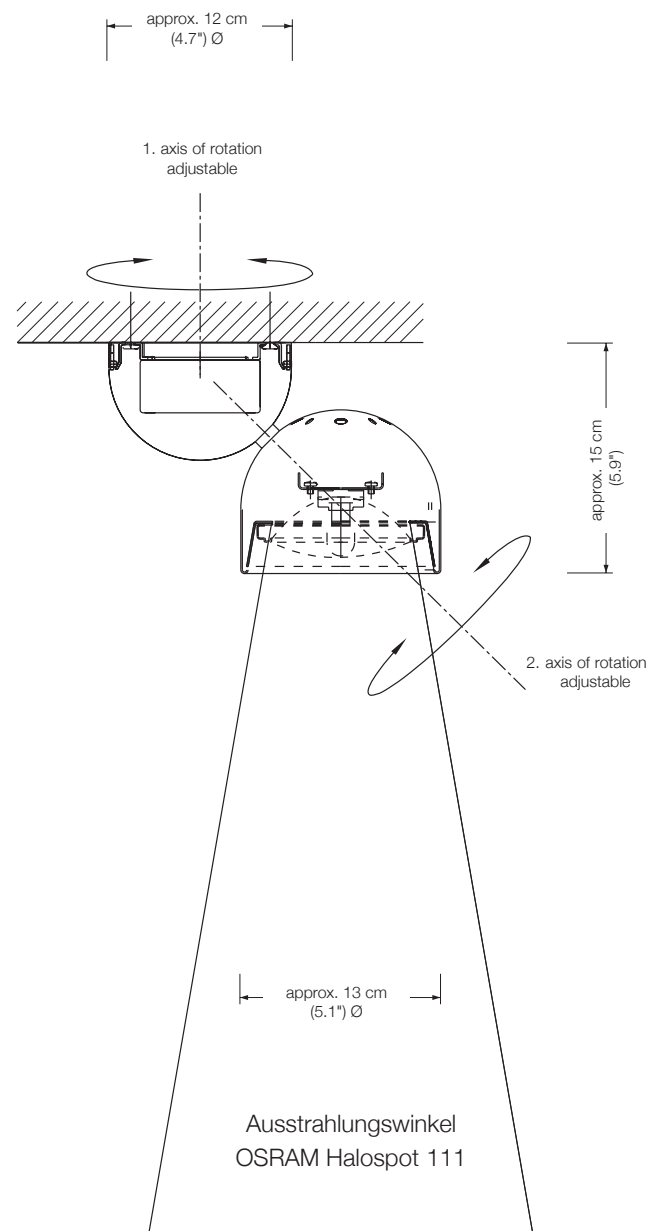

OYO

spotlight
swivelling to all sides
for reflector-lights

Ø wall installation: approx. 12 cm (4.7")
Ø shade: approx. 13 cm (5.1")
lampholder: G53
bulb: 1 x GU53 LED Spot (8,5 W $\hat{=}$ 50 W), 24 ° incl.*
dimmable
exchangeable
approx. 450 Lumen
color temperature: warmwhite 2700 K
color rendering: > 90 Ra

OYO – Ms	Solid brass polished, lacquered	750 €
OYO – Mt	Solid brass matt brushed, lacquered	825 €
OYO – Ni	Solid brass, nickel-plated	750 €
OYO – Nm	Solid brass nickel-plated, matt brushed	825 €
OYO – Cr	Solid brass, chrome-plated	825 €
OYO – Cu	Solid brass copper-plated, lacquered	825 €
OYO – Cm	Solid brass copper-plated, matt brushed, lacquered	862 €
OYO – Br	Solid brass bronzed, lacquered	900 €
OYO – Bd	Solid brass dark-bronzed, lacquered	975 €

* other bulbs on request.

Energy class: A
This model will be sold with a class A bulb.

4" junction box: covered
Additional USA 110 V conversion kit: 32 €