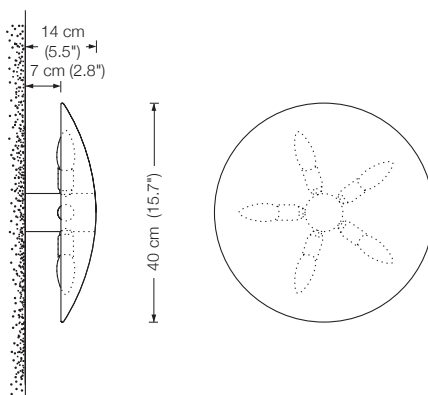

SELA 40

ceiling lamp
indirect lighting

shade: metal Ø 40 cm (15.7")
lampholder: 5 x E27, max. 5 x 100 W
dimmer: possible via house installation or Casambi*

SELA 40 – Ms Solid brass polished, lacquered
SELA 40 – Mt Solid brass matt brushed, lacquered
SELA 40 – Ni Solid brass, nickel-plated
SELA 40 – Nm Solid brass nickel-plated, matt brushed
SELA 40 – Cr Solid brass, chrome-plated

By request: 5 x E14 LED-bulb (60 W)
Please indicate with order.

special length (distance to wall / ceiling) on request

Energy class: A++ to E
(Depending on the used bulb.)

* We recommend (without obligation) the following dimmer brands:

- GIRA 0307 00/102
- JUNG 1731 DD
- BERKER 2874
- FELLER 40300.FC
- BUSCH-JÄGER 6523U
- ARDITI 027505
- CASAMBI Dimmer 800598 / 800680
- KOPP 8033