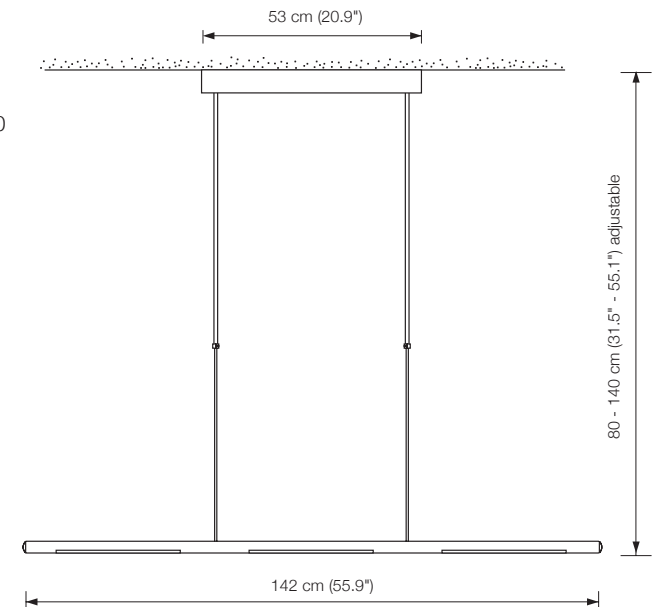

PEN 142

pendant lamp, height adjustable
all light elements can be rotated (360°)

length: 142 cm (55.9")
canopy: 53 x 5 x 5 cm (20.9" x 2.0" x 2.0")
height: 80 to 140 cm (31.5" to 55.1") adjustable (standard)*
bulb: 3 x LED-Line 150 (approx. 24 watts in total) incl.
exchangeable
approx. 2200 Lumen
color temperature: warmwhite 2700 K
colour rendering: > 90 Ra
dimmer: possible via house installation or Casambi**

PEN 142 – Ms Solid brass polished, lacquered
PEN 142 – Mt Solid brass matt brushed, lacquered
PEN 142 – Ni Solid brass, nickel-plated
PEN 142 – Nm Solid brass nickel-plated, matt brushed
PEN 142 – Cr Solid brass, chrome-plated

Energy class: A++ to A

* The following suspensions on request (without surcharge):

Overall height 105 – 200 cm (41.3" – 78.7")

Overall height 130 – 250 cm (51.2" – 98.4")

Other pendulum lengths possible on request (with additional charge)

** We recommend (without obligation) the following dimmer brands:

- GIRA 0307 00/102
- JUNG 1731 DD
- BERKER 2874
- FELLER 40300.RC
- BUSCH-JÄGER 6523U
- ARDITI 027505
- CASAMBI Dimmer 800598 / 800680
- KOPP 8033