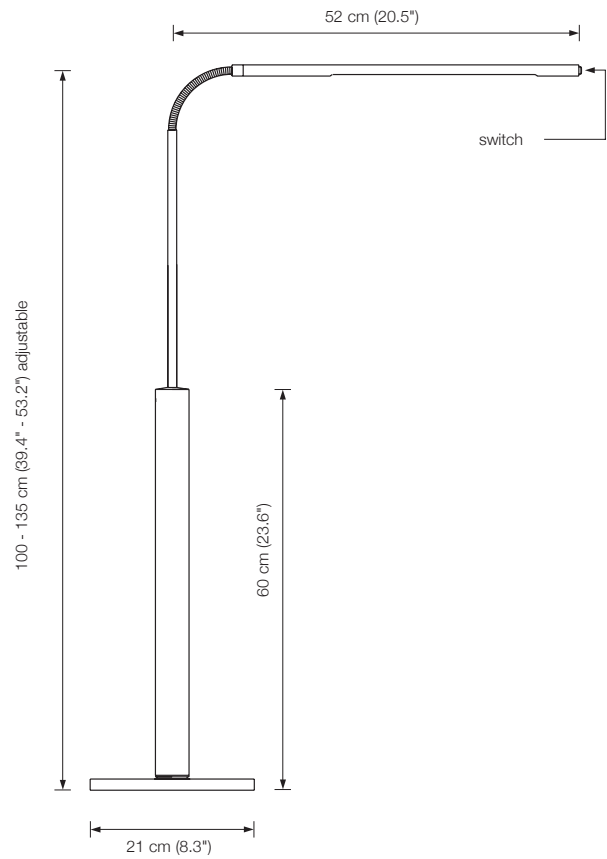

height: 105 - 140 cm (41.3" - 55.1") adjustable

width: approx. 52 cm (20.5")

bulb: LED-Line 150 (approx. 8,4 Watt) incl.
exchangeable
approx. 840 Lumen

color temperature: warmwhite 2700 Kelvin

colour rendering: > 90 Ra

PIN d – Cr Solid brass, chrome-plated

Energy class: A++ to A

STE

floor reading lamp

height: adjustable
 shade: silk*
 lampholder: E27, max. 250 W
 bulb: 1 x OS E27 Parathom, dimmable
 1080 Lumen, 2700° K, 11 W $\hat{=}$ 75 W incl.
 electric wire: 3 m (9.8 ft) textile cable black (standard)
 dimmer: on cord