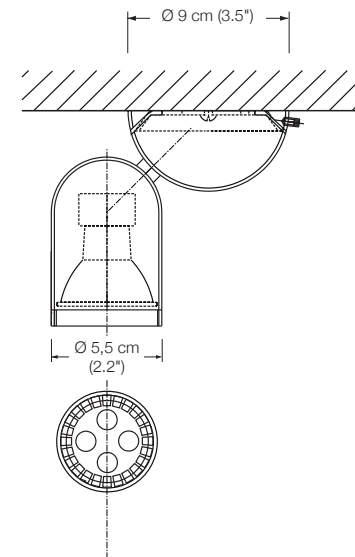

OY

spot
rotatable 360°
height of shade: 8,4 cm (3.3")
Ø shade: 5,5 cm (2.2")
Ø canopy: 9 cm (3.5")
lampholder: GU 10 (high-voltage)
bulb: LED Spot Retrofit (4,6 Watt) incl.
dimnable
exchangeable
approx. 575 Lumen
color temperature: warmwhite 2700 Kelvin
colour rendering: > 90 Ra

OY – Ms Solid brass polished, lacquered
OY – Mt Solid brass matt brushed, lacquered
OY – Ni Solid brass, nickel-plated
OY – Nm Solid brass nickel-plated, matt brushed
OY – Cr Solid brass, chrome-plated

Energy class: A++ to A

Replacement bulbs can be ordered through VS Manufaktur.