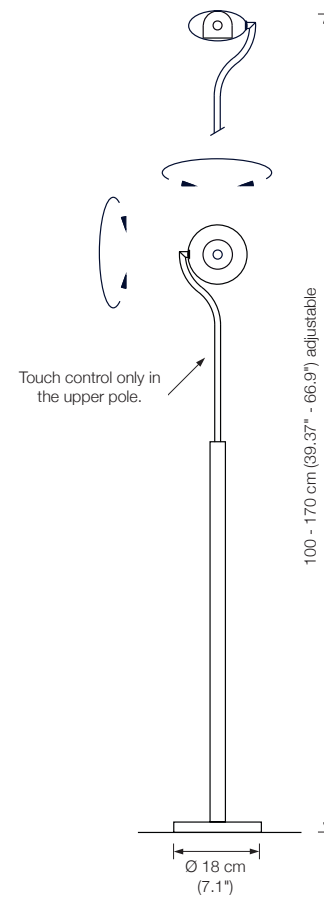

GO 30

floor reading lamp

height: 100 - 170 cm (39.37" - 66.9") adjustable
shade: TEFLON white, Ø 10 cm (3.9")
lampholder: GY 6.35
bulb: OSRAM HALOSTAR ECO
50 W $\hat{=}$ 75 W incl.
electric wire: 2,5 m (8.2 ft)
dimmer: sensor (touch dimmer)*

GO 30 – Ms Solid brass polished, lacquered
GO 30 – Mt Solid brass matt brushed, lacquered
GO 30 – Ni Solid brass, nickel-plated
GO 30 – Nm Solid brass nickel-plated, matt brushed
GO 30 – Cr Solid brass, chrome-plated

Energy class: B

This model will be sold with a class B bulb.

* also available: dimmer on cord
Please indicate with order.