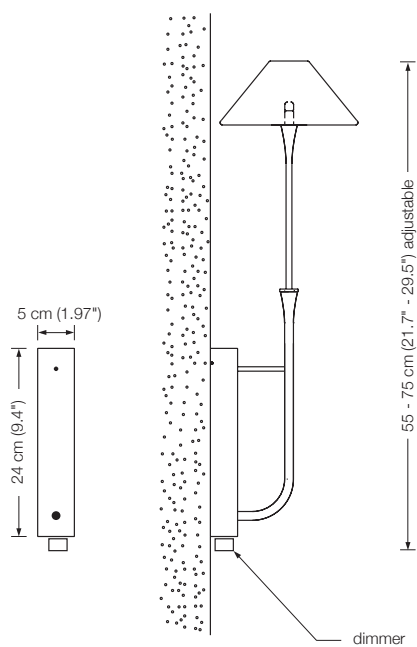

Energy class: D

This model will be sold with a class D bulb.

14 cm (5.5")

WIN

wall lamp

height: 55 - ca. 80 cm (21.7" - 31.5") adjustable

shade: TEFLON white Ø 18 cm (7.1")

lampholder: GY 6.35, max. 50 W / 12 V

WIN - Cr Solid brass, chrome-plated

Energy class: B

This model will be sold with a class B bulb.

VEA

wall lamp

width: 40 cm (15,7")
shade: glass white-opal
top glass diffuser
lampholder:: 2 x B15d, max. 2 x 150 W
bulb:: 2 x OSRAM HALOLUX CERAM ECO
100 W incl.