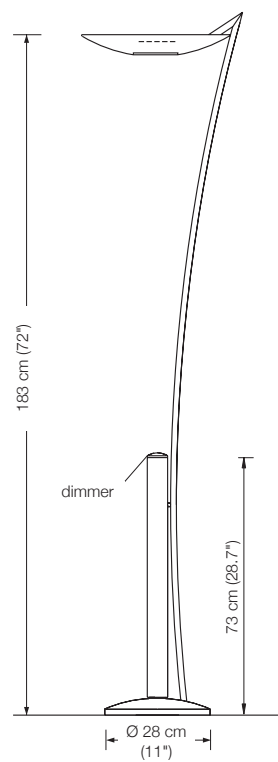

total height 95 – 135 cm (37.4" – 53.1") (standard)

total height 125 – 195 cm (49.2" – 76.8")

total height 185 – 315 cm (72.8" – 124")

Other options available on request.

Please indicate with order.

** These lamps are equipped with 3 electronic transformers of 210 VA capacity each.

LOT

floor lamp
height: 180 cm (70.9")
shade: TEFLON white Ø 7 cm (2.8")
lampholder: GY 6.35, max. 50 W / 12 V
bulb: OSRAM HALOSTAR ECO
35 W $\hat{=}$ 50 W incl.
electric wire: 2,5 m (8.2 ft)
dimmer: sensor (touch dimmer) *

* also available: dimmer on cord
Please indicate with order

Energy class: B
This model will be sold with a class B bulb.

OKON

floor lamp

height: 183 cm (72")
shade: metal Ø 40 cm (15.7") bottom glass diffuser
lampholder: R7s, max. 500 W
bulb: OSRAM HALOLINE ECO 230 W incl.
electric wire: 5 m (16.4 ft)
Dimmer: built in

Energy class: D

This model will be sold with a class D bulb.

LONEA

floor lamp

height: 180 cm (70.9")
shade: glass white-opal, Ø 23 cm (9.1")
lampholder:: E27, max. 250 W
bulb: 1 x OS E27 Superstar, dimmable
2452 Lumen, 2700° K, 21 W ≙ 150 W incl.
electric wire: 3 m (9.8 ft)
dimmer: on cord