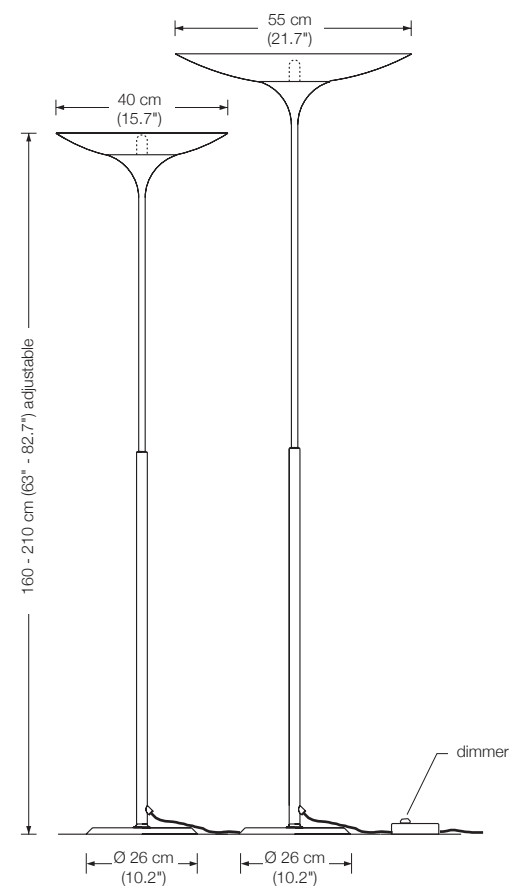

TAOS 55
floor lamp
height: 160 - 210 cm (63" - 82.7") adjustable
shade: glass white-opal Ø 55 cm (21.7")
lampholder: E27, max. 250 W
bulb: 1 x OS E27 Parathom, dimmable
1080 Lumen, 2700° K, 11 W $\triangleq$ 75 W incl.
electric wire: 3 m (9.8 ft)
dimmer: on cord

TAOS 55 – Ms Solid brass polished, lacquered
TAOS 55 – Mt Solid brass matt brushed, lacquered
TAOS 55 – Ni Solid brass, nickel-plated
TAOS 55 – Nm Solid brass nickel-plated, matt brushed
TAOS 55 – Cr Solid brass, chrome-plated

TAOS 40
floor lamp
height: 160 - 210 cm (63" - 82.7") adjustable
shade: glass white-opal Ø 40 cm (15.7")
lampholder: E27, max. 250 W
bulb: 1 x OS E27 Parathom, dimmable
1080 Lumen, 2700° K, 11 W $\triangleq$ 75 W incl.
electric wire: 3 m (9.8 ft)
dimmer: on cord

TAOS 40 – Ms Solid brass polished, lacquered
TAOS 40 – Mt Solid brass matt brushed, lacquered
TAOS 40 – Ni Solid brass, nickel-plated
TAOS 40 – Nm Solid brass nickel-plated, matt brushed
TAOS 40 – Cr Solid brass, chrome-plated

Energy class TAOS 55 / 40: A++ to E
(Depending on the used bulb.)
This model will be sold with a class A+ bulb.