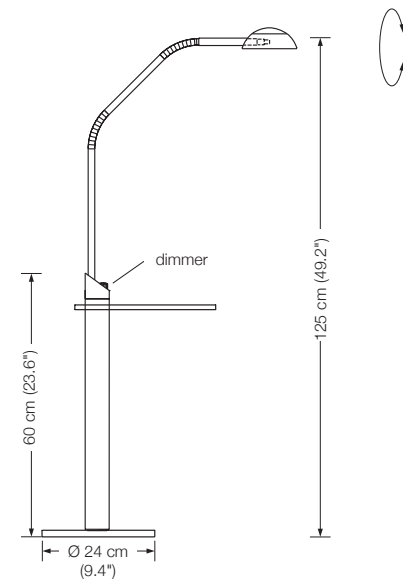

YON G

floor reading lamp

with glass tabletop Ø 30 cm (11.8"), clear glass
height: adjustable
shade: metal Ø 12 cm (4.7"), rotatable
lampholder: GY6.35, max. 50 W / 12 V
bulb: OSRAM HALOSTAR ECO 35 W $\triangleq$ 50 W incl.
electric wire: 4 m (13.1 ft)
dimmer: on cord

YON G – Ms Solid brass polished, lacquered
YON G – Mt Solid brass matt brushed, lacquered
YON G – Ni Solid brass, nickel-plated
YON G – Nm Solid brass nickel-plated, matt brushed
YON G – Cr Solid brass, chrome-plated

Energy class: B

This model will be sold with a class B bulb.