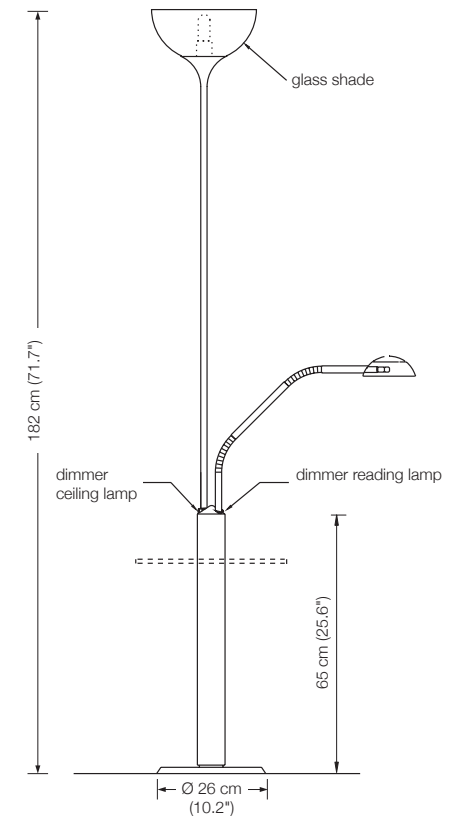

Energy class: D

This model will be sold with a class D bulb.

LONEA

floor lamp

height: 180 cm (70.9")
shade: glass white-opal, Ø 23 cm (9.1")
lampholder:: E27, max. 250 W
bulb: 1 x OS E27 Superstar, dimmable
2452 Lumen, 2700° K, 21 W ≙ 150 W incl.
electric wire: 3 m (9.8 ft)
dimmer: on cord

Energy class floor lamp: A++ to E
(Depending on the used bulb.)
This model will be sold with a class A+ bulb.

LONEA SD

floor lamp

height: 160 - 190 cm (63" - 74.8") adjustable
shade: glass white-opal, Ø 23 cm (9.1")
lampholder:: E27, max. 250 W
bulb: 1 x OS E27 Superstar, dimmable
2452 Lumen, 2700° K, 21 W ≙ 150 W incl.
dimmer: built in

Optional:

glass tabletop Ø 36 cm (14.2"), height 50 cm (19.7"),
clear glass 10 mm (0.4")

Energy class floor lamp: A++ to E

(Depending on the used bulb.)

This model will be sold with a class A+ bulb.

Energy class reading lamp: B

This model will be sold with a class B bulb.

MYOS T 40

floor lamp / reading lamp

height:	182 cm (71.7")
width reading lamp:	approx. 50 cm (19.7")
shade floor lamp:	glass white-opal, Ø 40 cm (15.7")
shade reading lamp:	metal Ø 12 cm (4.7"), adjustable
lampholder floor lamp:	E27, max. 250 W
bulb floor lamp:	1 x OS E27 Parathom, dimmable 1080 Lumen, 2700° K, 11 W $\hat{=}$ 75 W incl.
lampholder reading lamp:	GY6.35, max. 50 W / 12 V
bulb reading lamp:	OSRAM HALOSTAR ECO 35 W $\hat{=}$ 50 W incl.
dimmer:	2 x built in