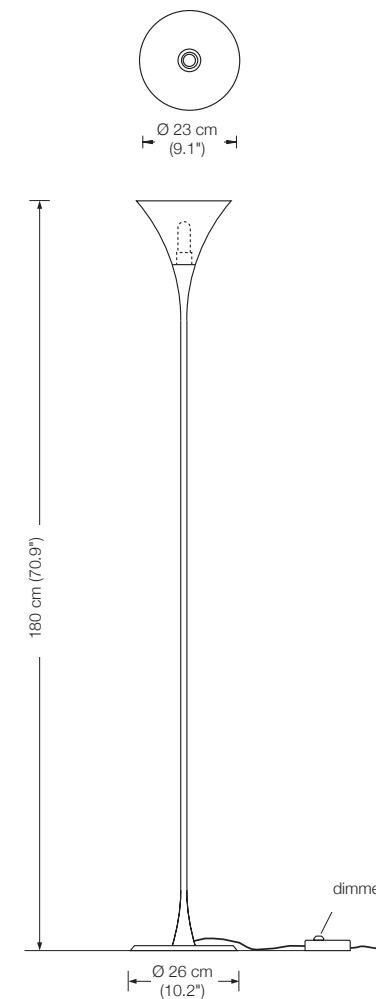

total height 95 – 135 cm (37.4" – 53.1") (standard)

total height 125 – 195 cm (49.2" – 76.8")

total height 185 – 315 cm (72.8" – 124")

Other options available on request.

Please indicate with order.

** These lamps are equipped with 3 electronic transformers of 210 VA capacity each.

LOT

floor lamp
height: 180 cm (70.9")
shade: TEFLON white Ø 7 cm (2.8")
lampholder: GY 6.35, max. 50 W / 12 V
bulb: OSRAM HALOSTAR ECO
35 W $\hat{=}$ 50 W incl.
electric wire: 2,5 m (8.2 ft)
dimmer: sensor (touch dimmer) *

Energy class: D

This model will be sold with a class D bulb.

LONEA

floor lamp

height: 180 cm (70.9")
shade: glass white-opal, Ø 23 cm (9.1")
lampholder:: E27, max. 250 W
bulb: 1 x OS E27 Superstar, dimmable
2452 Lumen, 2700° K, 21 W ≙ 150 W incl.
electric wire: 3 m (9.8 ft)
dimmer: on cord

Energy class floor lamp: A++ to E
(Depending on the used bulb.)
This model will be sold with a class A+ bulb.

LONEA SD

floor lamp

height: 160 - 190 cm (63" - 74.8") adjustable
shade: glass white-opal, Ø 23 cm (9.1")
lampholder:: E27, max. 250 W
bulb: 1 x OS E27 Superstar, dimmable
2452 Lumen, 2700° K, 21 W ≙ 150 W incl.
dimmer: built in