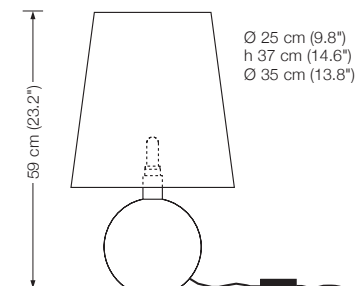

ORA 20

table lamp
metal ball Ø 20 cm (7.9")
height: 59 cm (23.2")
shade: silk*
lampholder: E27, max. 150 W
bulb: 1 x OS E27 Parathom, dimmable
1080 Lumen, 2700° K, 11 W ≙ 75 W incl.
electric wire: 3 m (9.8 ft)
dimmer: on cord

ORA 20 – Ms Solid brass polished, lacquered
ORA 20 – Mt Solid brass matt brushed, lacquered
ORA 20 – Ni Solid brass, nickel-plated
ORA 20 – Nm Solid brass nickel-plated, matt brushed
ORA 20 – Cr Solid brass, chrome-plated

* fabric required: 120 x 60 cm (47.2" x 23.6")

ORA 25

table lamp
metal ball Ø 25 cm (9.8")
height: 71 cm (28")
shade: silk*
lampholder: E27, max. 150 W
bulb: 1 x OS E27 Parathom, dimmable
1080 Lumen, 2700° K, 11 W ≙ 75 W incl.
electric wire: 3 m (9.8 ft)
dimmer: on cord

ORA 25 – Ms Solid brass polished, lacquered
ORA 25 – Mt Solid brass matt brushed, lacquered
ORA 25 – Ni Solid brass, nickel-plated
ORA 25 – Nm Solid brass nickel-plated, matt brushed
ORA 25 – Cr Solid brass, chrome-plated

* fabric required: 140 x 70 cm (55.1" x 27.6")

Energy class ORA 20 / 25: A++ to E
(Depending on the used bulb.)
This model will be sold with a class A+ bulb.