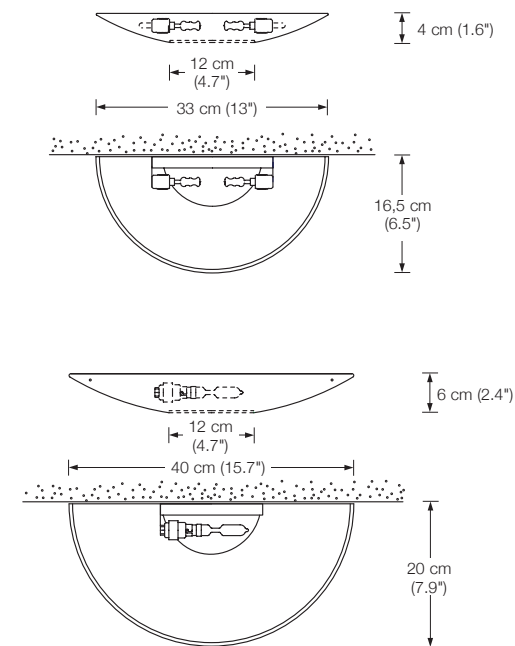

ERA 33

wall lamp
width:

33 cm (13")
bottom glass diffuser

lampholder: 2 x G9, max. 2 x 75 W / 230 V

bulb: 2 x OSRAM HALOPIN ECO 60 W incl.

- ERA 33 – Ms Solid brass polished, lacquered
- ERA 33 – Mt Solid brass matt brushed, lacquered
- ERA 33 – Ni Solid brass, nickel-plated
- ERA 33 – Nm Solid brass nickel-plated, matt brushed
- ERA 33 – Cr Solid brass, chrome-plated

Optional: additional top glass diffuser
Please indicate with order

Energy class: D

This model will be sold with a class D bulb.

ERA 40

wall lamp
width:

40 cm (15.7")
bottom glass diffuser

lampholder: B15d, max. 150 W / 230 V

bulb: OSRAM HALOLUX CERAM ECO 100 W incl.

- ERA 40 – Ms Solid brass polished, lacquered
- ERA 40 – Mt Solid brass matt brushed, lacquered
- ERA 40 – Ni Solid brass, nickel-plated
- ERA 40 – Nm Solid brass nickel-plated, matt brushed
- ERA 40 – Cr Solid brass, chrome-plated

Optional: additional top glass diffuser
Please indicate with order

Energy class: D

This model will be sold with a class D bulb.