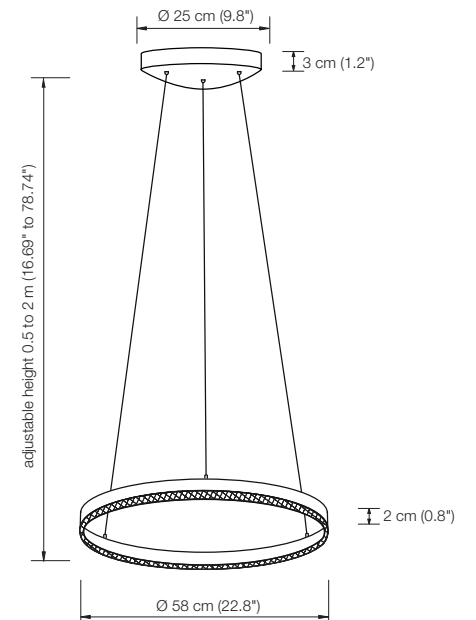

ONE 58

LED chandelier

height: adjustable 0,5 to 2 m (16.69" to 78.74") (standard)*

Ø ring: 58 cm (22.8")

Ø canopy: 25 cm (9.8")

illuminant: LED (31,4 Watt) with glare protection incl.
light upwards and downwards
approx. 3.020 Lumen

ONE 80

LED chandelier

height: adjustable 0.5 to 2 m (16.69" to 78.74") (standard)*

Ø ring: 80 cm (31.5")

Ø canopy: 25 cm (9.8")

illuminant: LED (43 Watt) with glare protection incl.
light upwards and downwards
approx. 4.200 Lumen