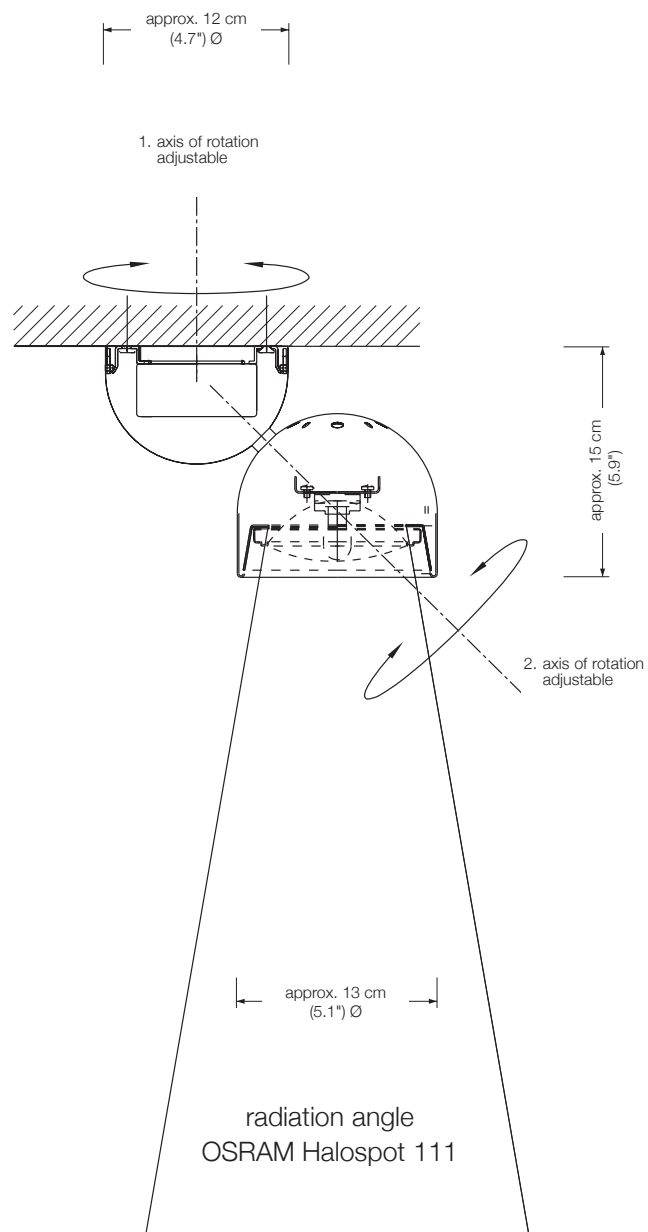

OYO

spotlight
swivelling to all sides
for reflector-lights

Ø wall installation: approx. 12 cm (4.7")
Ø shade: approx. 13 cm (5.1")
lampholder: G53
bulb: LED Spot (8,5 W $\hat{=}$ 50 W), 24 ° incl.*
dimmable
exchangeable
approx. 450 Lumen
color temperature: warmwhite 2700 K
colour rendering: > 90 Ra

OYO – Ms Solid brass polished, lacquered
OYO – Mt Solid brass matt brushed, lacquered
OYO – Ni Solid brass, nickel-plated
OYO – Nm Solid brass nickel-plated, matt brushed
OYO – Cr Solid brass, chrome-plated

* optional:

LED Spot (8,5 W $\hat{=}$ 50 W), 24 ° - 4000 K
LED Spot (8,5 W $\hat{=}$ 50 W), 40 ° - 2700 K
LED Spot (15,5 W $\hat{=}$ 75 W), 24 ° - 2700 K
LED Spot (15,5 W $\hat{=}$ 75 W), 24 ° - 4000 K
LED Spot (15,5 W $\hat{=}$ 75 W), 40 ° - 2700 K

Please indicate with order.

Energy class: A

This model will be sold with a class A bulb.