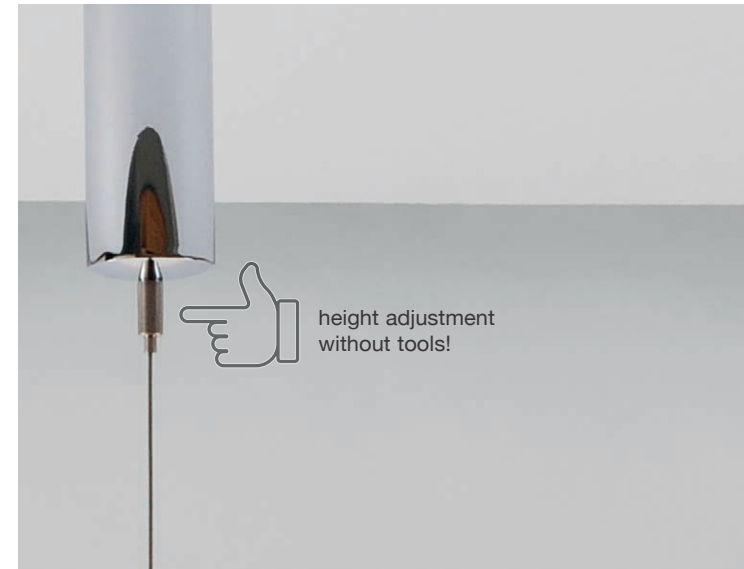

P80-1

pendant lamp, height adjustable

height: from 65 cm (25.6") – 135 cm (53.15") (standard)*
canopy: Ø 6 cm (2.36")
shade: Ø 8 cm (3.15")
illuminant: LED (20 Watt) incl., 6000 Lumen
color temperature: Dim-to-Warm from 3100° – 1850 °K
colour rendering: > 90 Ra
dimmer: possible via house installation**

P80-1 – Ms Solid brass polished, lacquered
P80-1 – Mt Solid brass matt brushed, lacquered
P80-1 – Ni Solid brass, nickel-plated
P80-1 – Nm Solid brass nickel-plated, matt brushed
P80-1 – Cr Solid brass, chrome-plated

P80-3

triple pendant lamp, individually height-adjustable

height: 3 x from 65 cm (25.6") – 135 cm (53.15") (standard)*
canopy: 132 cm (51.97") long, 8 cm (3.15") wide, 4 cm (1.57") high
shade: 3 x Ø 8 cm (3.15")
illuminant: 3 x LED (3 x 20 Watt) incl., 6000 Lumen
color temperature: Dim-to-Warm from 3100° – 1850 °K
colour rendering: > 90 Ra
dimmer: possible via house installation**

P80-3 – Ms Solid brass polished, lacquered
P80-3 – Mt Solid brass matt brushed, lacquered
P80-3 – Ni Solid brass, nickel-plated
P80-3 – Nm Solid brass nickel-plated, matt brushed
P80-3 – Cr Solid brass, chrome-plated

Energy class: A++ to A

*other suspension heights on request

** e.g. JUNG 1224 LED UDE