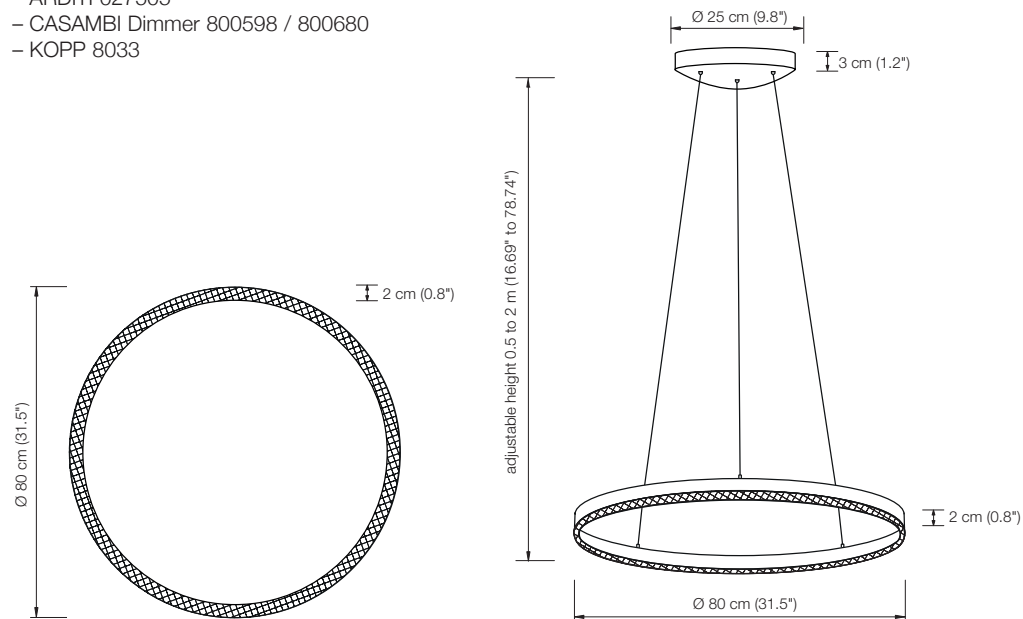

ONE 58

LED chandelier

height: adjustable 0,5 to 2 m (16.69" to 78.74") (standard)*

Ø ring: 58 cm (22.8")

Ø canopy: 25 cm (9.8")

illuminant: LED (31,4 Watt) with glare protection incl.
light upwards and downwards
approx. 3.020 Lumen

ONE 80

LED chandelier

height: adjustable 0.5 to 2 m (16.69" to 78.74") (standard)*

Ø ring: 80 cm (31.5")

Ø canopy: 25 cm (9.8")

illuminant: LED (43 Watt) with glare protection incl.
light upwards and downwards
approx. 4.200 Lumen

OVA

LED chandelier
 height: adjustable 1.5 to 2 m (59.06" to 78.74") (standard)*
 oval shade: 125 cm long, 47 wide, 4 cm high
 (49.2" long, 18.5" wide, 1.6" high)
 canopy: 47 cm long, 14 cm wide, 5 cm high
 (18.5" long, 5.5" wide, 2" high)
 illuminant: LED with glare protection incl.
 light upwards and downwards
 approx. 3.000 Lumen
 colour rendering: > 90 Ra
 dimmer: possible via house installation or Casambi**