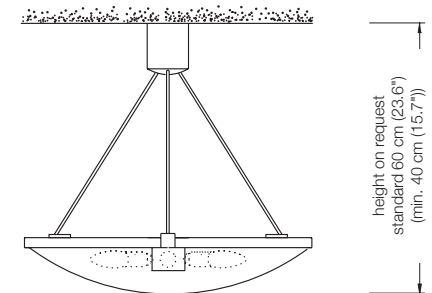

EREA 55

ceiling lamp

height: standard 60 cm (23.6")
or on request
(min. 40 cm (15.7") to max. 200 cm (78.7"))

shade: glass white-opal Ø 55 cm (21.7")

lampholder: 6 x E14, max. 6 x 60 W

dimmer: possible via house installation or Casambi*

EREA 55 – Ms	Solid brass polished, lacquered
EREA 55 – Mt	Solid brass matt brushed, lacquered
EREA 55 – Ni	Solid brass, nickel-plated
EREA 55 – Nm	Solid brass nickel-plated, matt brushed
EREA 55 – Cr	Solid brass, chrome-plated

Energy class: A++ to E
(Depending on the used bulb.)

* We recommend (without obligation) the following dimmer brands:

- GIRA 0307 00/102
- JUNG 1731 DD
- BERKER 2874
- FELLER 40300.FC
- BUSCH-JÄGER 6523U
- ARDITI 027505
- CASAMBI Dimmer 800598 / 800680
- KOPP 8033