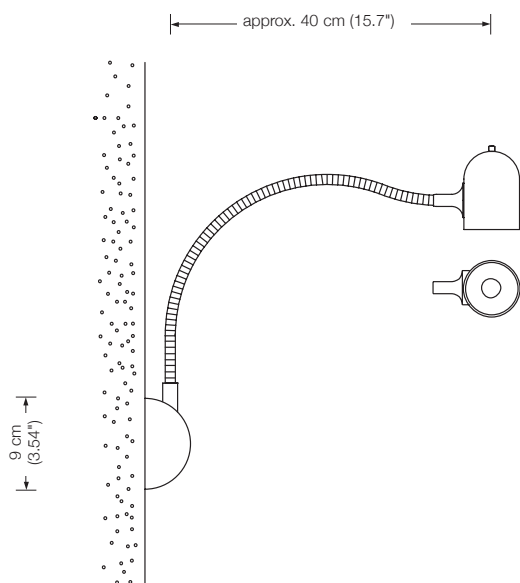

PIN W dim – Cr Solid brass, chrome-plated

Energy class: A++ to A

WED

wall lamp

width: 40 cm (15.7")

lampholder: GU5.3

bulb: Philips MASTER LEDspot 8 - 50 W incl.

MR16 830 36° DIM

WED – Nm Solid brass nickel-plated, matt brushed

WED – Cr Solid brass, chrome-plated

Energy class: A++ to A

Replacement bulbs can be ordered through VS Manufaktur.

GEA

wall lamp

height: 43 cm (16.9")

shade: glass white-opal