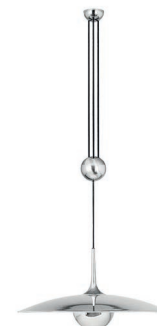

ONOS 55 M – center pull

Adjustable pendant lamp

shade: metal Ø 55 cm (21.7")
metal light diffuser

lampholder: E27, max. 100 W

ONOS 55 M – Ms Solid brass polished, lacquered
ONOS 55 M – Mt Solid brass matt brushed, lacquered
ONOS 55 M – Ni Solid brass, nickel-plated
ONOS 55 M – Nm Solid brass nickel-plated, matt brushed
ONOS 55 M – Cr Solid brass, chrome-plated

ONOS 55 S – side pull

Adjustable pendant lamp

shade: metal Ø 55 cm (21.7")
metal light diffuser

lampholder: E27, max. 100 W

ONOS 55 S – Ms Solid brass polished, lacquered
ONOS 55 S – Mt Solid brass matt brushed, lacquered
ONOS 55 S – Ni Solid brass, nickel-plated
ONOS 55 S – Nm Solid brass nickel-plated, matt brushed
ONOS 55 S – Cr Solid brass, chrome-plated