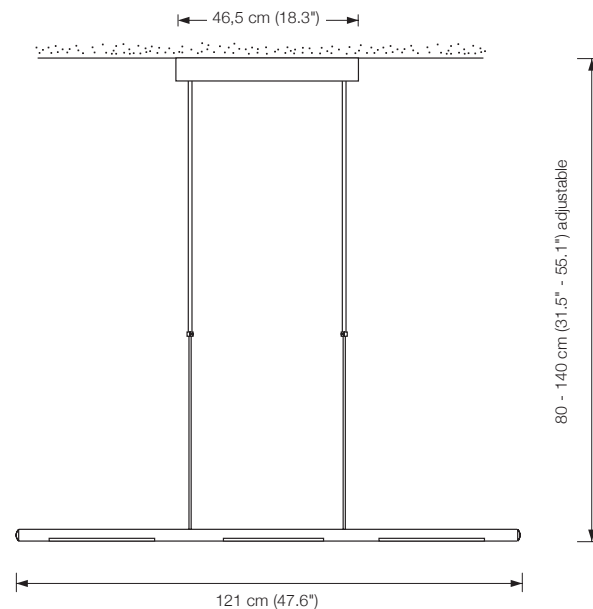

PEN 121

pendant lamp, height adjustable
outer light elements can be rotated (360°)

length: 121 cm (47.6")
canopy: 46,5 x 5 x 5 cm (18.3" x 2.0" x 2.0")
height: 80 to 140 cm (31.5" to 55.1") adjustable (standard)*
bulb: 3 x LED-Line 150 (approx. 24 watts in total) incl.
exchangeable
approx. 2200 Lumen
color temperature: warmwhite 2700 K
colour rendering: > 90 Ra
dimmer: possible via house installation or Casambi**

PEN 121 – Ms Solid brass polished, lacquered
PEN 121 – Mt Solid brass matt brushed, lacquered
PEN 121 – Ni Solid brass, nickel-plated
PEN 121 – Nm Solid brass nickel-plated, matt brushed
PEN 121 – Cr Solid brass, chrome-plated

Energy class: A++ to A

* The following suspensions on request (without surcharge):

Overall height 105 – 200 cm (41.3" – 78.7")

Overall height 130 – 250 cm (51.2" – 98.4")

Other pendulum lengths possible on request (with additional charge)

** We recommend (without obligation) the following dimmer brands:

- GIRA 0307 00/102
- JUNG 1731 DD
- BERKER 2874
- FELLER 40300.RC
- BUSCH-JÄGER 6523U
- ARDITI 027505
- CASAMBI Dimmer 800598 / 800680
- KOPP 8033