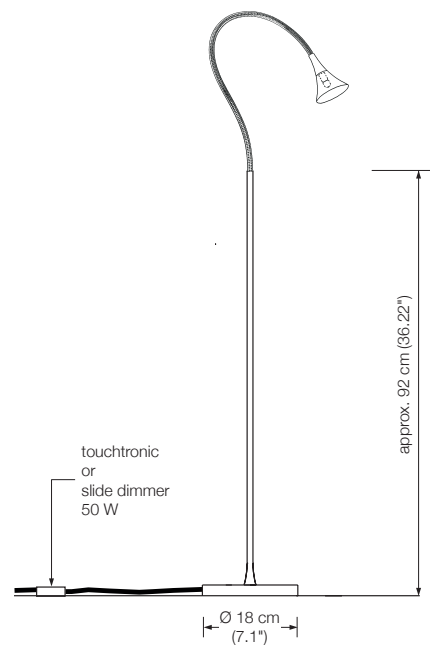

height: approx. 140 cm (55.1")

shade: TEFLON white, Ø 7 cm (2.8")

lampholder: GY 6.35, max. 50 W 12 V

bulb: OSRAM HALOSTAR ECO
35 W $\hat{=}$ 50 W incl.

electric wire: 2,5 m (8.2 ft)

dimmer: sensor (touch dimmer) *

Energy class: B

This model will be sold with a class B bulb.

* also available: dimmer on cord

Please indicate with order.

INAS

floor reading lamp

height: 132 - 170 cm (52" - 66.9") adjustable
 shade: silk, conical or straight*
 lampholder: E27, max. 250 W
 bulb: 1 x OS E27 Parathom, dimmable
 1080 Lumen, 2700° K, 11 W $\hat{=}$ 75 W incl.
 electric wire: 4 m (13.1 ft)
 dimmer: on cord