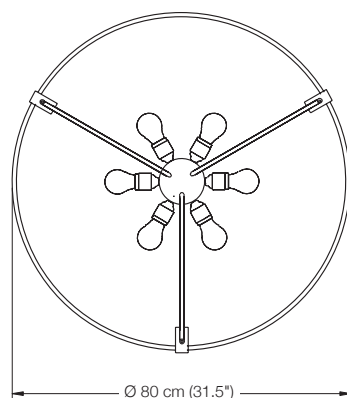

EREA 80

ceiling lamp
height:

standard 100 cm (39.4")
or on request
(min. 60 cm (23.6") to max. 200 cm (78.7"))

shade:

glass white-opal Ø 80 cm (31.5")

lampholder:

6 x E27, max. 6 x 205 W

dimmer:

possible via house installation or Casambi*

EREA 80 – Ms	Solid brass polished, lacquered
EREA 80 – Mt	Solid brass matt brushed, lacquered
EREA 80 – Ni	Solid brass, nickel-plated
EREA 80 – Nm	Solid brass nickel-plated, matt brushed
EREA 80 – Cr	Solid brass, chrome-plated

Energy class: A++ to E

(Depending on the used bulb.)

* We recommend (without obligation) the following dimmer brands:

- GIRA 0307 00/102
- JUNG 1731 DD
- BERKER 2874
- FELLER 40300.RC
- BUSCH-JÄGER 6523U
- ARDITI 027505
- CASAMBI Dimmer 800598 / 800680
- KOPP 8033