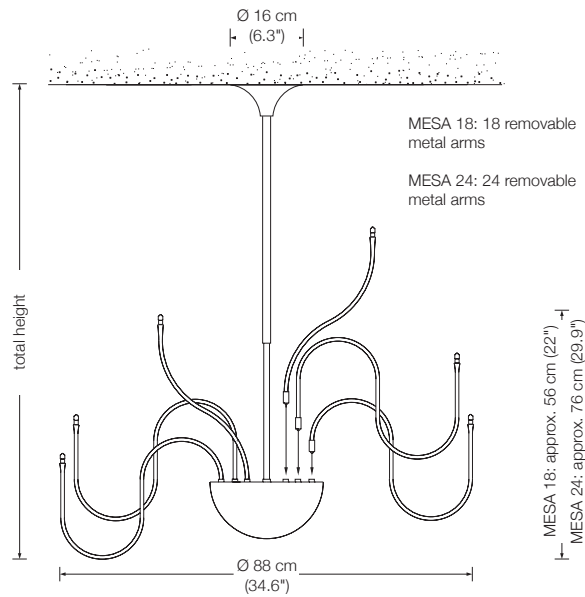

MESA 18

chandelier

18 removable metal arms

total height: min. 85 cm (33.5") - max. 305 cm (120.1") *

Ø: 88 cm (34.6")

lampholder: 18 x G 4, max. 18 x 20 W / 12 V

bulb: 20 x OSRAM HALOSTAR 20 W incl.

dimmer: brightness control is possible **

Energy class: C

This model will be sold with a class C bulb.

* telescopic adjustment:

total height 85 – 125 cm (33.5" – 49.2") (standard)

total height 115 – 185 cm (45.3" – 72.8")

total height 175 – 305 cm (68.9" – 120.1")

Other options available on request.

Please indicate with order.

** These lamps are equipped with 2 electronic transformers of 210 VA capacity each.

MESA 24

chandelier

24 removable metal arms

total height: min. 95 (37.4") - max. 315 cm (53.1") *

Ø: 140 cm (55.1")

lampholder: 24 x G4, max. 24 x 20 W / 12 V

bulb: 28 x OSRAM HALOSTAR 20 W incl.

dimmer: brightness control is possible **

MESA 24 – Ms Solid brass polished, lacquered

MESA 24 – Mt Solid brass matt brushed, lacquered