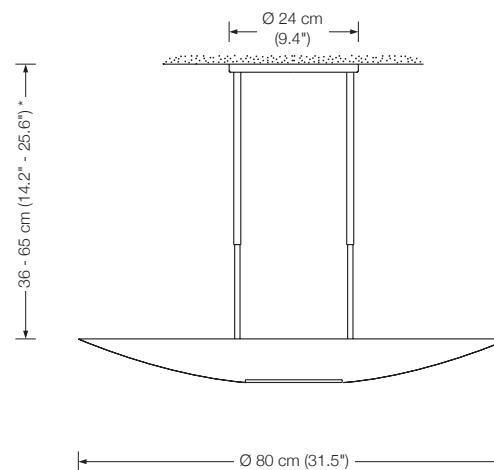

SOLA 80

ceiling lamp
direct and indirect light
bottom glass diffuser
height: 36 - 65 cm (14.2" - 25.6") adjustable *
shade: metal Ø 80 cm (31.5")
lampholder: R7s, max. 500 W
bulb: OSRAM HALOLINE ECO 400 W incl.
dimmer: possible via house installation

SOLA 80 – Ms	Solid brass polished, lacquered
SOLA 80 – Mt	Solid brass matt brushed, lacquered
SOLA 80 – Ni	Solid brass, nickel-plated
SOLA 80 – Nm	Solid brass nickel-plated, matt brushed
SOLA 80 – Cr	Solid brass, chrome-plated

Energy class: D
This model will be sold with a class D bulb.

* special length on request