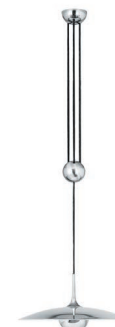

ONOS 40 M – center pull

Adjustable pendant lamp
shade: metal Ø 40 cm (15.7")
metal light diffuser
lampholder: E27, max. 100 W

- ONOS 40 M – Ms Solid brass polished, lacquered
- ONOS 40 M – Mt Solid brass matt brushed, lacquered
- ONOS 40 M – Ni Solid brass, nickel-plated
- ONOS 40 M – Nm Solid brass nickel-plated, matt brushed
- ONOS 40 M – Cr Solid brass, chrome-plated