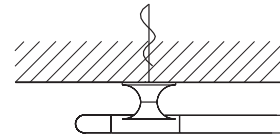

DESY-E

end piece

- Ms Solid brass polished, lacquered
- Mt Solid brass matt brushed, lacquered
- Ni Solid brass, nickel-plated
- Nm Solid brass nickel-plated, matt brushed
- Cr Solid brass, chrome-plated