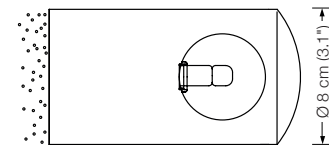

14 cm (5.5")