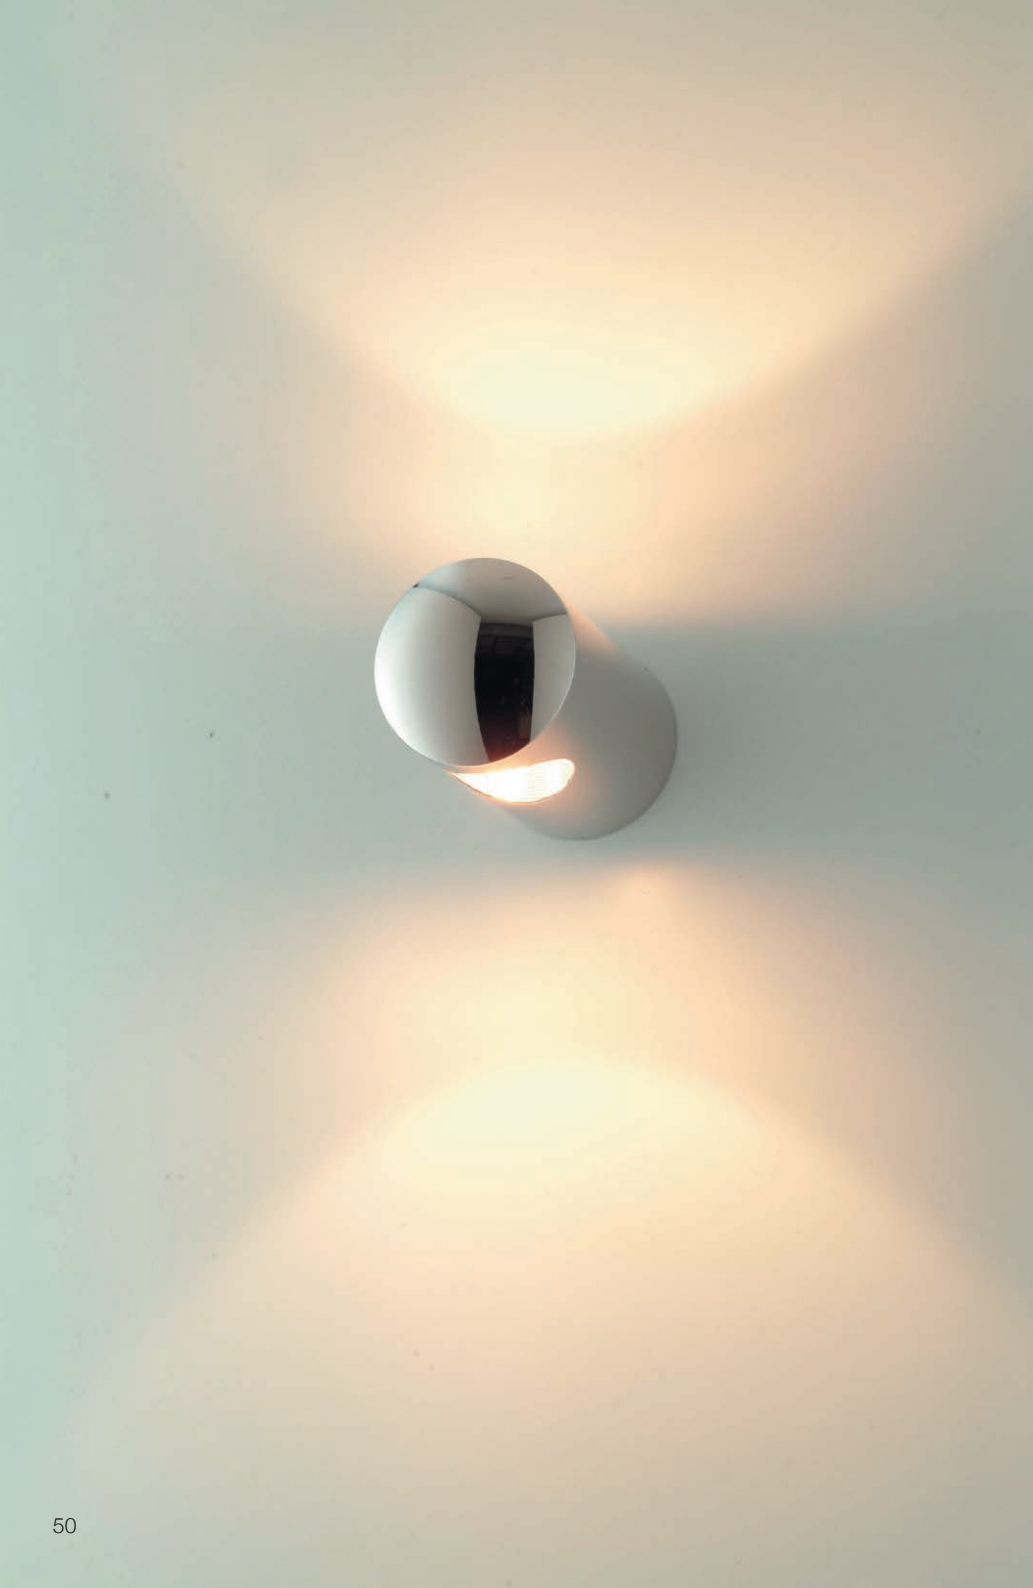

CINA W

wall lamp

width: approx. 14 cm (5.5")
lampholder: G9, max 75 W
bulb: OSRAM HALOPIN ECO 33 W incl.

CINA W – Ms Solid brass polished, lacquered
CINA W – Mt Solid brass matt brushed, lacquered
CINA W – Ni Solid brass, nickel-plated
CINA W – Nm Solid brass nickel-plated, matt brushed
CINA W – Cr Solid brass, chrome-plated

Energy class: D

This model will be sold with a class D bulb.

14 cm (5.5")