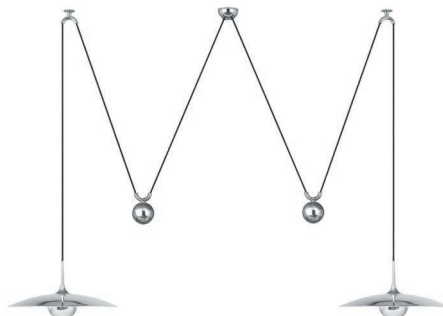

ONOS 40 S – side pull

Adjustable pendant lamp
 shade: metal Ø 40 cm (15.7")
 metal light diffuser
 lampholder: E27, max. 100 W

- ONOS 40 S – Ms Solid brass polished, lacquered
- ONOS 40 S – Mt Solid brass matt brushed, lacquered
- ONOS 40 S – Ni Solid brass, nickel-plated
- ONOS 40 S – Nm Solid brass nickel-plated, matt brushed
- ONOS 40 S – Cr Solid brass, chrome-plated

ONOS 40 R – straight pull ceiling mounted

Adjustable pendant lamp

shade: metal Ø 40 cm (15.7")
metal light diffuser
lampholder: E27, max. 100 W

ONOS 40 R – Ms Solid brass polished, lacquered
ONOS 40 R – Mt Solid brass matt brushed, lacquered
ONOS 40 R – Ni Solid brass, nickel-plated
ONOS 40 R – Nm Solid brass nickel-plated, matt brushed
ONOS 40 R – Cr Solid brass, chrome-plated

ONOS 40 D – double pull

Adjustable pendant lamp

shade: metal Ø 40 cm (15.7")
metal light diffuser
lampholder: 2 x E27, max. 2 x 100 W

ONOS 40 D – Ms Solid brass polished, lacquered
ONOS 40 D – Mt Solid brass matt brushed, lacquered
ONOS 40 D – Ni Solid brass, nickel-plated
ONOS 40 D – Nm Solid brass nickel-plated, matt brushed
ONOS 40 D – Cr Solid brass, chrome-plated