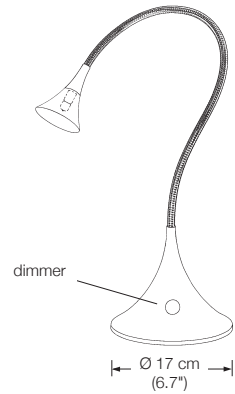

ESA

table lamp
flexible and specially reinforced metal arm

height: up to 50 cm (19.7")
shade: TEFLON white, Ø 7 cm (2.8")
lampholder: GY 6.35, max. 20 W
bulb: OSRAM HALOSTAR IRC 20 W incl.
electric wire: 2,5 m (8.2 ft)
dimmer: built in

ESA – Ms Solid brass polished, lacquered
ESA – Mt Solid brass matt brushed, lacquered
ESA – Ni Solid brass, nickel-plated
ESA – Nm Solid brass nickel-plated, matt brushed
ESA – Cr Solid brass, chrome-plated

Energy class: C

This model will be sold with a class C bulb.