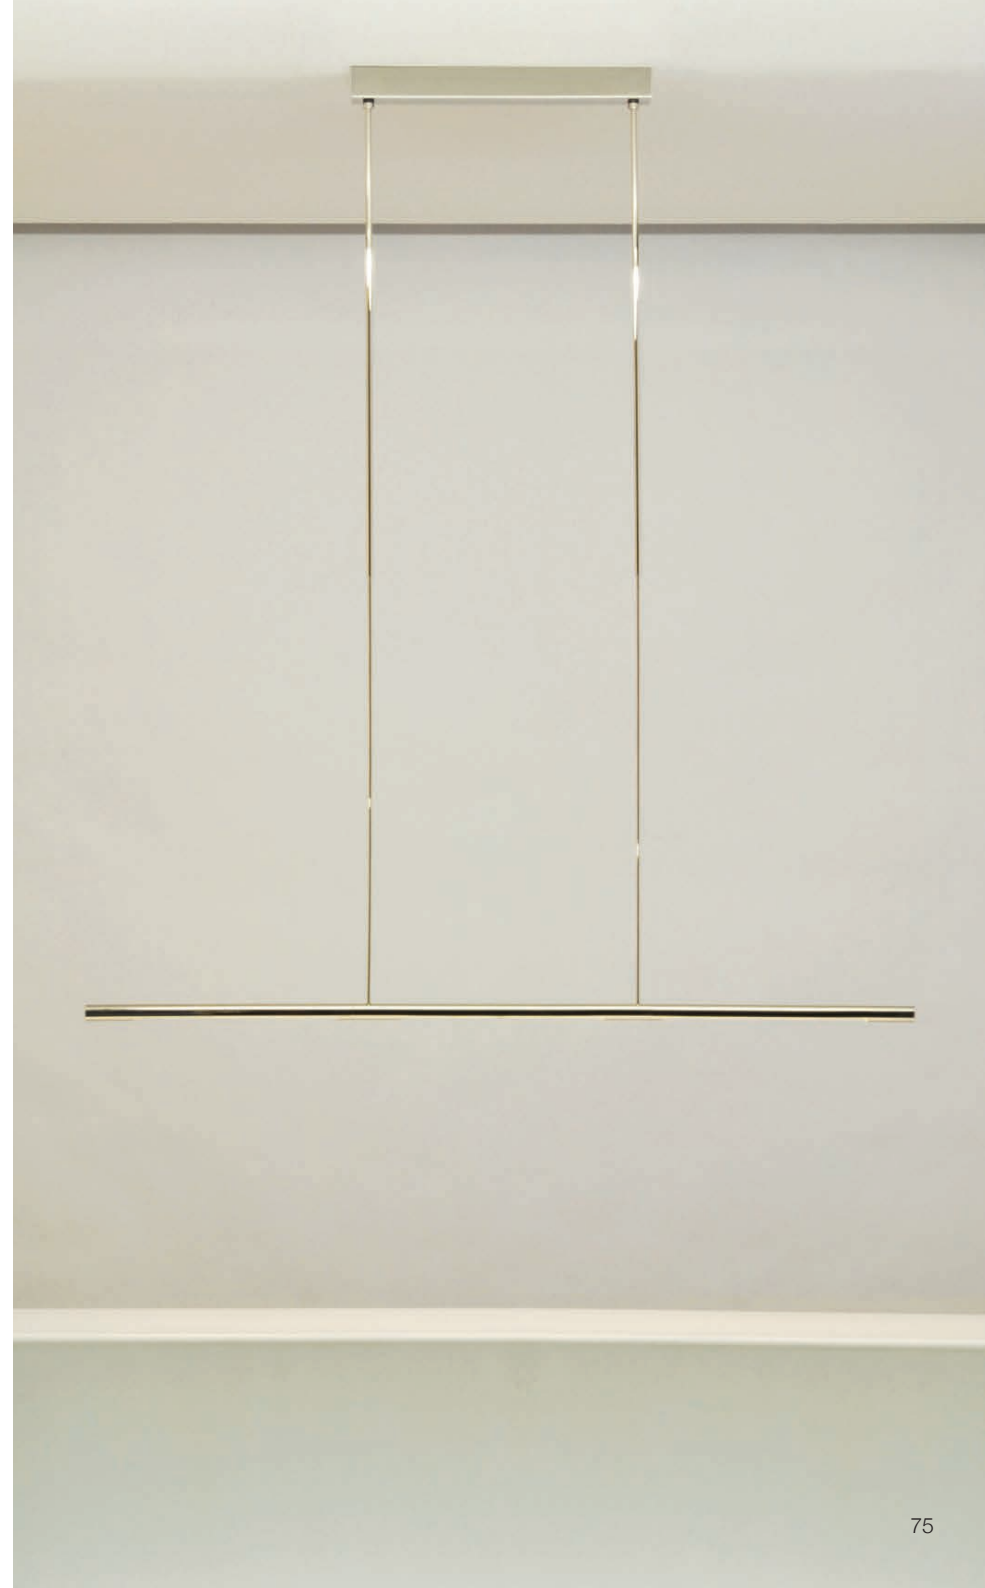

PEN 121

pendant lamp, height adjustable
outer light elements can be rotated (360°)

length: 121 cm (47.6")
canopy: 46,5 x 5 x 5 cm (18.3" x 2.0" x 2.0")
height: 80 to 140 cm (31.5" to 55.1") adjustable (standard)*
bulb: 3 x LED-Line 150 (approx. 24 watts in total) incl.
exchangeable
approx. 2200 Lumen
color temperature: warmwhite 2700 K
colour rendering: > 90 Ra
dimmer: possible via house installation or Casambi**

Energy class: A++ to A

* The following suspensions on request (without surcharge):

Overall height 105 – 200 cm (41.3" – 78.7")

Overall height 130 – 250 cm (51.2" – 98.4")

Other pendulum lengths possible on request (with additional charge)

PEN 142

pendant lamp, height adjustable
all light elements can be rotated (360°)

length: 142 cm (55.9")
 canopy: 53 x 5 x 5 cm (20.9" x 2.0" x 2.0")
 height: 80 to 140 cm (31.5" to 55.1") adjustable (standard)*
 bulb: 3 x LED-Line 150 (approx. 24 watts in total) incl.
 exchangeable
 approx. 2200 Lumen
 color temperature: warmwhite 2700 K
 colour rendering: > 90 Ra
 dimmer: possible via house installation or Casambi**