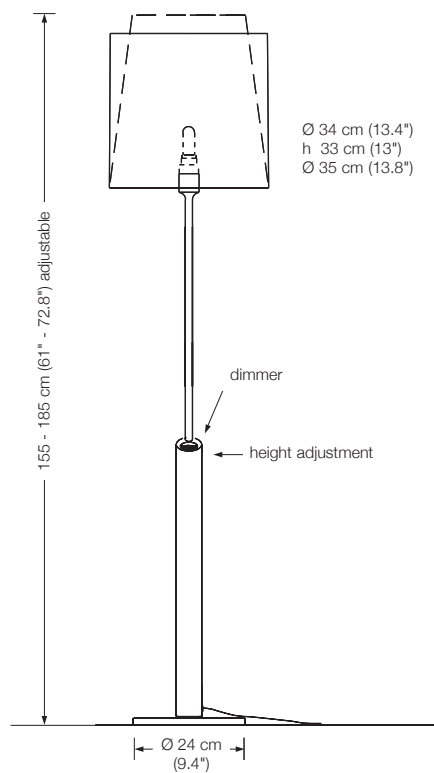

Energy class: A++ to E
 (Depending on the used bulb.)

This model will be sold with a class A+ bulb.

* Please indicate with order.

fabric required: 120 x 60 cm (47.3" x 23.6")

INAS SD

floor reading lamp

height: 155 - 185 cm (61" - 72.8") adjustable
shade: silk, conical or straight*
lampholder: E27, max. 250 W
bulb: 1 x OS E27 Parathom, dimmable
1080 Lumen, 2700° K, 11 W $\hat{=}$ 75 W incl.
electric wire: 4 m (13.1 ft)
dimmer: built in

Energy class: A++ to E

(Depending on the used bulb.)

This model will be sold with a class A+ bulb.

* Please indicate with order.

fabric required: 120 x 60 cm (47.3" x 23.6")

YON

floor reading lamp

height: adjustable
 shade: metal Ø 12 cm (4.7"), rotatable
 lampholder: GY6.35, max. 50 W / 12 V
 bulb: OSRAM HALOSTAR ECO 35 W \triangleq 50 W incl.
 electric wire: 4 m (13.1 ft)
 dimmer: on cord