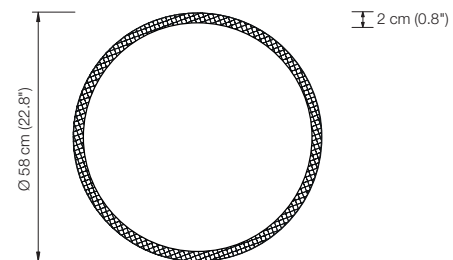

ONE 58

LED chandelier

height: adjustable 0,5 to 2 m (16.69" to 78.74") (standard)*

Ø ring: 58 cm (22.8")

Ø canopy: 25 cm (9.8")

illuminant: LED (31,4 Watt) with glare protection incl.
light upwards and downwards
approx. 3.020 Lumen

ONE 80

LED chandelier

height: adjustable 0.5 to 2 m (16.69" to 78.74") (standard)*

Ø ring: 80 cm (31.5")

Ø canopy: 25 cm (9.8")

illuminant: LED (43 Watt) with glare protection incl.
light upwards and downwards
approx. 4.200 Lumen