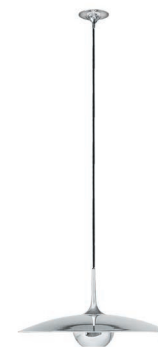

ONOS 55 P – pendant

Pendant lamp

shade: metal Ø 55 cm (21.7")
metal light diffuser

lampholder: E27, max. 100 W

ONOS 55 P – Ms Solid brass polished, lacquered
ONOS 55 P – Mt Solid brass matt brushed, lacquered
ONOS 55 P – Ni Solid brass, nickel-plated
ONOS 55 P – Nm Solid brass nickel-plated, matt brushed
ONOS 55 P – Cr Solid brass, chrome-plated