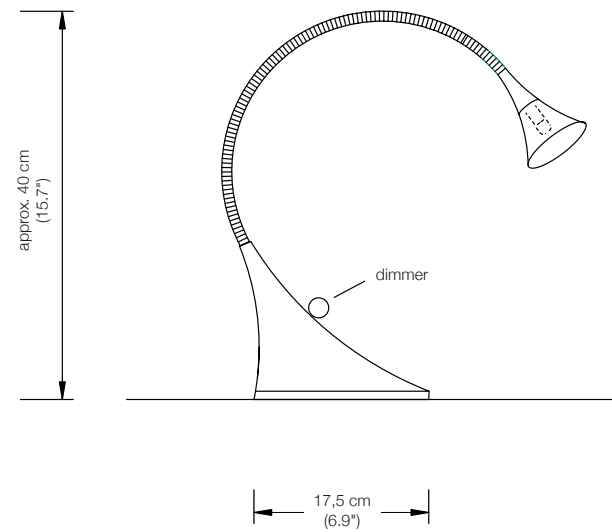

ESA

table lamp
flexible and specially reinforced metal arm

height: up to 50 cm (19.7")
shade: TEFLON white, Ø 7 cm (2.8")
lampholder: GY 6.35, max. 20 W
bulb: OSRAM HALOSTAR IRC 20 W incl.
electric wire: 2,5 m (8.2 ft)
dimmer: built in