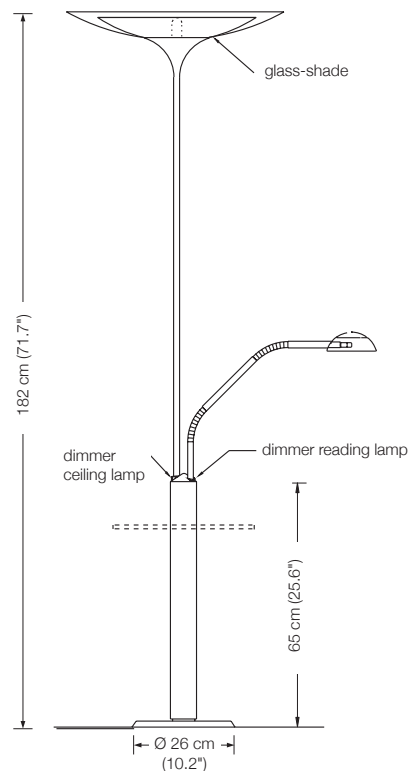

MYOS T 40 – Ms	Solid brass polished, lacquered
MYOS T 40 – Mt	Solid brass matt brushed, lacquered
MYOS T 40 – Ni	Solid brass, nickel-plated
MYOS T 40 – Nm	Solid brass nickel-plated, matt brushed
MYOS T 40 – Cr	Solid brass, chrome-plated

Optional: glass tabletop Ø 36 cm (14.2"), height 50 cm (19.7"), clear glass 10 mm (0.4")

MYOS T 55

floor lamp / reading lamp

height:	182 cm (71.7")
width reading lamp:	approx. 50 cm (19.7")
shade floor lamp:	glass white-opal, Ø 55 cm (21.7")
shade reading lamp:	metal Ø 12 cm (4.7"), adjustable
lampholder floor lamp:	E27, max. 250 W
bulb floor lamp:	1 x OS E27 Parathom, dimmable 1080 Lumen, 2700° K, 11 W $\hat{=}$ 75 W incl.
lampholder reading lamp:	GY6.35, max. 50 W / 12 V
bulb reading lamp:	OSRAM HALOSTAR ECO 35 W $\hat{=}$ 50 W incl.
dimmer:	2 x built in

MYOS T 55 – Ms	Solid brass polished, lacquered
MYOS T 55 – Mt	Solid brass matt brushed, lacquered
MYOS T 55 – Ni	Solid brass, nickel-plated
MYOS T 55 – Nm	Solid brass nickel-plated, matt brushed
MYOS T 55 – Cr	Solid brass, chrome-plated

Optional: glass tabletop Ø 36 cm (14.2"), height 50 cm (19.7"), clear glass 10 mm (0.4")

Energy class floor lamp MYOS T 40 / 55: A++ bis E
(Depending on the used bulb.)

This model will be sold with a class A+ bulb.

Energy class reading lamp MYOS T 40 / 55: B

This model will be sold with a class B bulb.