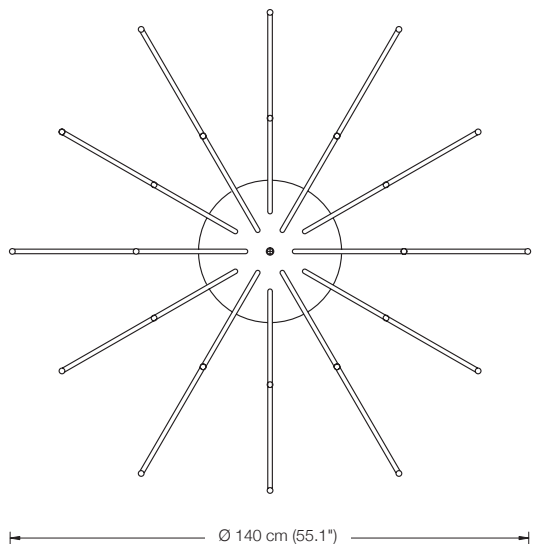

total height 95 – 135 cm (37.4" – 53.1") (standard)

total height 125 – 195 cm (49.2" – 76.8")

total height 185 – 315 cm (72.8" – 124")

Other options available on request.

Please indicate with order.

** These lamps are equipped with 3 electronic transformers of 210 VA capacity each.