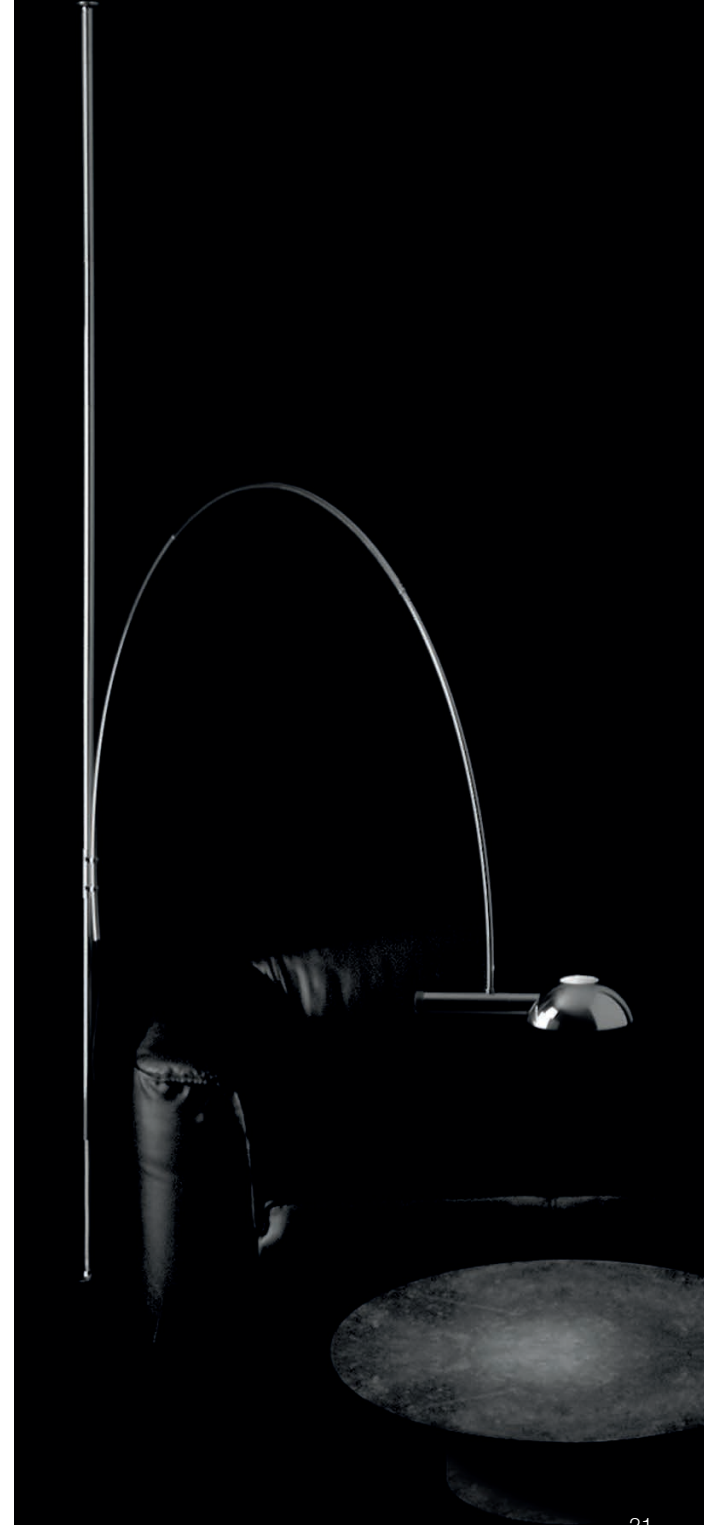

Optional:

glass tabletop Ø 36 cm (14.2"), height 50 cm (19.7"),
clear glass 10 mm (0.4")

Energy class floor lamp: A++ to E
(Depending on the used bulb.)

This model will be sold with a class A+ bulb.

Energy class reading lamp: B

This model will be sold with a class B bulb.

UNA

arc floor lamp
mounting between floor and ceiling
variable up to 3.20 m (126") room height
arc height adjustable

shade: metal, Ø 17 cm (6.7"), rotatable
lampholder: B15d, max. 250 W
bulb: OSRAM HALOLUX CERAM ECO 150 W incl.
electric wire: 5 m (16.4 ft)
dimmer: built in

Energy class: D

This model will be sold with a class D bulb.

DROP

floor reading lamp / piano light

height: adjustable from 80 – 135 cm (31.5" – 53.1")

width: 70 cm (27.6")

shade: Ø 3 cm (1.2"), approx. 34 cm (13.4") long, 180° rotatable