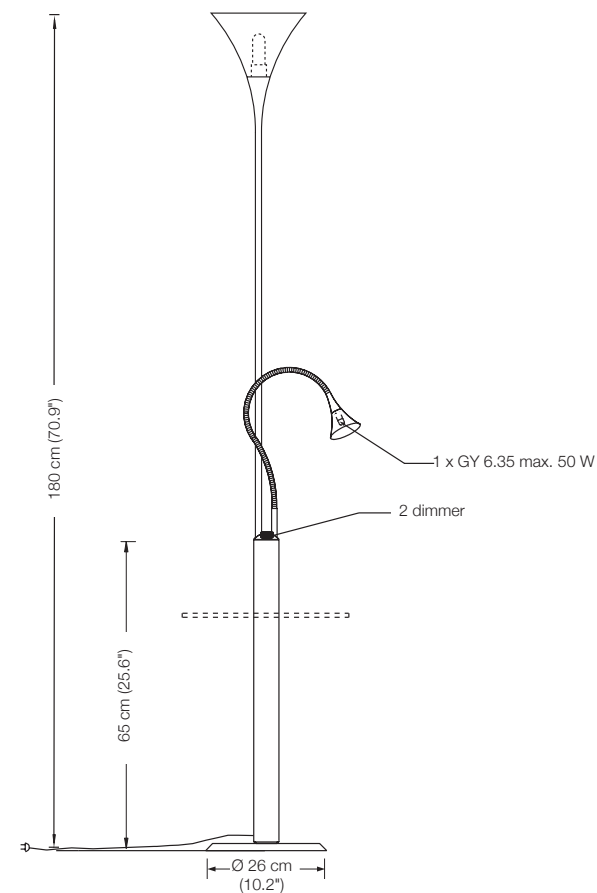

Energy class: D

This model will be sold with a class D bulb.

LONEA

floor lamp

height: 180 cm (70.9")
shade: glass white-opal, Ø 23 cm (9.1")
lampholder:: E27, max. 250 W
bulb: 1 x OS E27 Superstar, dimmable
2452 Lumen, 2700° K, 21 W ≙ 150 W incl.
electric wire: 3 m (9.8 ft)
dimmer: on cord

Energy class floor lamp: A++ to E
(Depending on the used bulb.)
This model will be sold with a class A+ bulb.

LONEA SD

floor lamp

height: 160 - 190 cm (63" - 74.8") adjustable
shade: glass white-opal, Ø 23 cm (9.1")
lampholder:: E27, max. 250 W
bulb: 1 x OS E27 Superstar, dimmable
2452 Lumen, 2700° K, 21 W ≙ 150 W incl.
dimmer: built in

Optional:

glass tabletop Ø 36 cm (14.2"), height 50 cm (19.7"),
clear glass 10 mm (0.4")

Energy class floor lamp: A++ to E
(Depending on the used bulb.)

This model will be sold with a class A+ bulb.

Energy class reading lamp: B

This model will be sold with a class B bulb.

UNA

arc floor lamp
mounting between floor and ceiling
variable up to 3.20 m (126") room height
arc height adjustable

shade: metal, Ø 17 cm (6.7"), rotatable
lampholder: B15d, max. 250 W
bulb: OSRAM HALOLUX CERAM ECO 150 W incl.
electric wire: 5 m (16.4 ft)
dimmer: built in