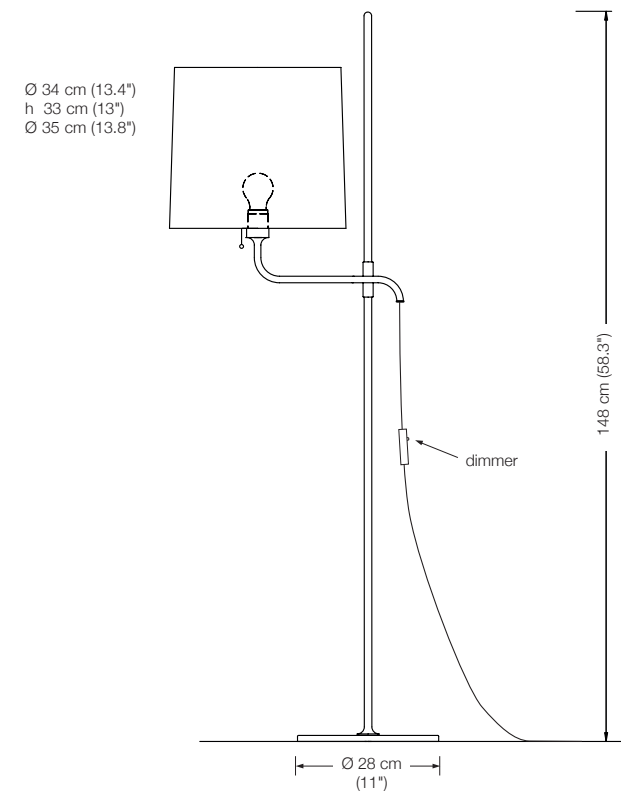

STE

floor reading lamp

height: adjustable
shade: silk*
lampholder: E27, max. 250 W
bulb: 1 x OS E27 Parathom, dimmable
1080 Lumen, 2700° K, 11 W $\hat{=}$ 75 W incl.
electric wire: 3 m (9.8 ft) textile cable black (standard)
dimmer: on cord

STE – Ms Solid brass polished, lacquered
STE – Mt Solid brass matt brushed, lacquered
STE – Ni Solid brass, nickel-plated
STE – Nm Solid brass nickel-plated, matt brushed
STE – Cr Solid brass, chrome-plated

Energy class: A++ to E
(Depending on the used bulb.)
This model will be sold with a class A+ bulb.

* fabric required: 120 x 60 cm (47.2" x 23.6")