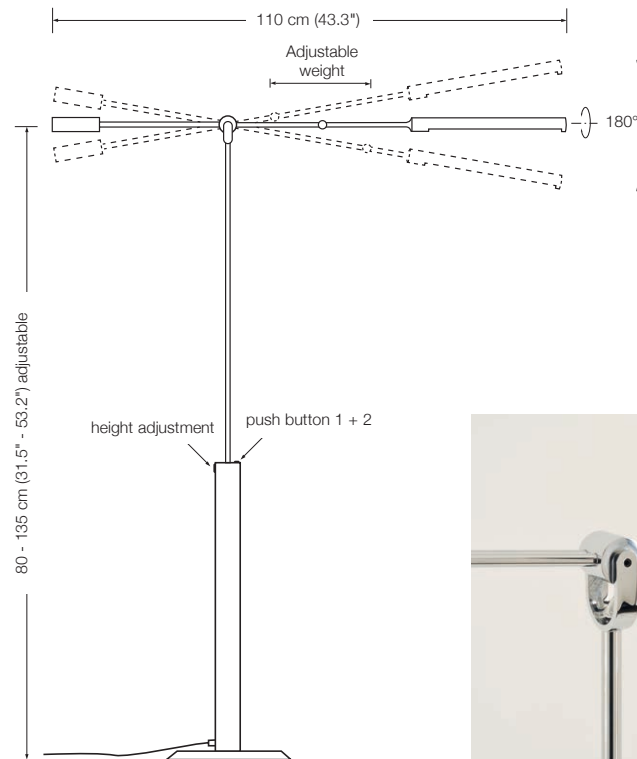

Energy class: D

This model will be sold with a class D bulb.

LONEA

floor lamp

height: 180 cm (70.9")
shade: glass white-opal, Ø 23 cm (9.1")
lampholder:: E27, max. 250 W
bulb: 1 x OS E27 Superstar, dimmable
2452 Lumen, 2700° K, 21 W ≙ 150 W incl.
electric wire: 3 m (9.8 ft)
dimmer: on cord

Energy class floor lamp: A++ to E
(Depending on the used bulb.)
This model will be sold with a class A+ bulb.

LONEA SD

floor lamp

height: 160 - 190 cm (63" - 74.8") adjustable
shade: glass white-opal, Ø 23 cm (9.1")
lampholder:: E27, max. 250 W
bulb: 1 x OS E27 Superstar, dimmable
2452 Lumen, 2700° K, 21 W ≙ 150 W incl.
dimmer: built in

Energy class: D

This model will be sold with a class D bulb.

DROP

floor reading lamp / piano light

height: adjustable from 80 – 135 cm (31.5" – 53.1")

width: 70 cm (27.6")

shade: Ø 3 cm (1.2"), approx. 34 cm (13.4") long, 180° rotatable

DROP – Cr Solid brass, chrome-plated

Energy class: A++ to A

GO 30

floor reading lamp

height: 100 - 170 cm (39.37" - 66.9") adjustable
 shade: TEFLON white, Ø 10 cm (3.9")
 lampholder: GY 6.35
 bulb: OSRAM HALOSTAR ECO
 50 W $\hat{=}$ 75 W incl.
 electric wire: 2,5 m (8.2 ft)
 dimmer: sensor (touch dimmer)*