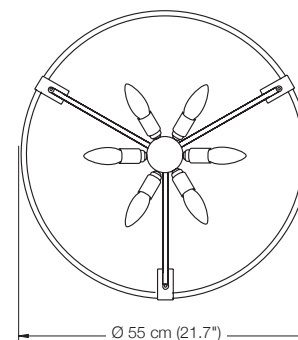

EREA 55

ceiling lamp

height: standard 60 cm (23.6")
or on request
(min. 40 cm (15.7") to max. 200 cm (78.7"))

shade: glass white-opal Ø 55 cm (21.7")

lampholder: 6 x E14, max. 6 x 60 W

dimmer: possible via house installation or Casambi*

EREA 55 – Ms	Solid brass polished, lacquered
EREA 55 – Mt	Solid brass matt brushed, lacquered
EREA 55 – Ni	Solid brass, nickel-plated
EREA 55 – Nm	Solid brass nickel-plated, matt brushed
EREA 55 – Cr	Solid brass, chrome-plated

Energy class: A++ to E
(Depending on the used bulb.)

* We recommend (without obligation) the following dimmer brands:

- GIRA 0307 00/102
- JUNG 1731 DD
- BERKER 2874
- FELLER 40300.FC
- BUSCH-JÄGER 6523U
- ARDITI 027505
- CASAMBI Dimmer 800598 / 800680
- KOPP 8033