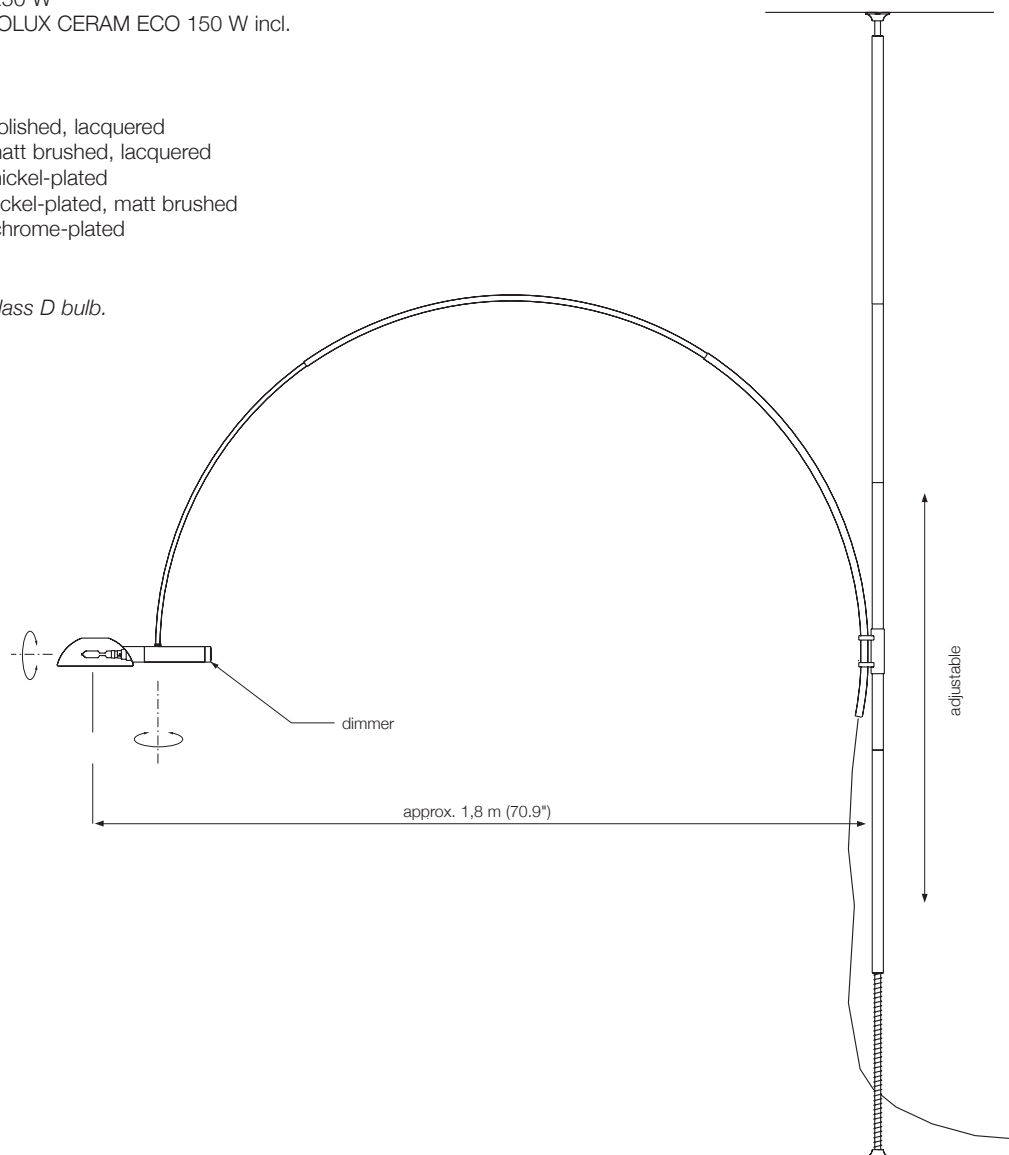

UNA

arc floor lamp
mounting between floor and ceiling
variable up to 3.20 m (126") room height
arc height adjustable

shade: metal, Ø 17 cm (6.7"), rotatable
lampholder: B15d, max. 250 W
bulb: OSRAM HALOLUX CERAM ECO 150 W incl.
electric wire: 5 m (16.4 ft)
dimmer: built in

UNA – Ms Solid brass polished, lacquered
UNA – Mt Solid brass matt brushed, lacquered
UNA – Ni Solid brass, nickel-plated
UNA – Nm Solid brass nickel-plated, matt brushed
UNA – Cr Solid brass, chrome-plated

Energy class: D

This model will be sold with a class D bulb.