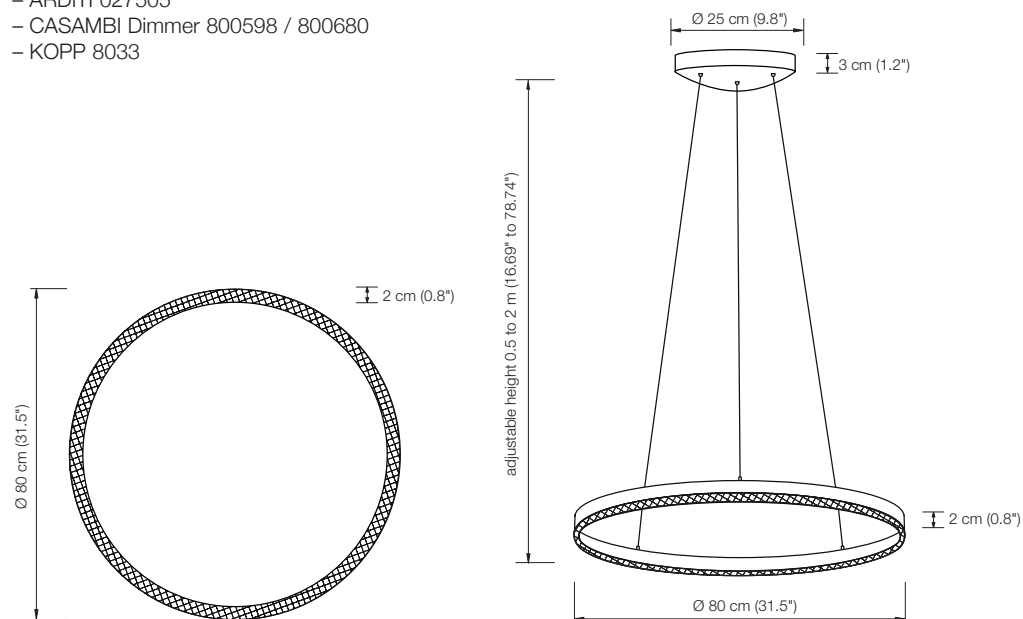

ONE 58

LED chandelier

height: adjustable 0,5 to 2 m (16.69" to 78.74") (standard)*

Ø ring: 58 cm (22.8")

Ø canopy: 25 cm (9.8")

illuminant: LED (31,4 Watt) with glare protection incl.
light upwards and downwards
approx. 3.020 Lumen

ONE 80

LED chandelier

height: adjustable 0.5 to 2 m (16.69" to 78.74") (standard)*

Ø ring: 80 cm (31.5")

Ø canopy: 25 cm (9.8")

illuminant: LED (43 Watt) with glare protection incl.
light upwards and downwards
approx. 4.200 Lumen

OVA

LED chandelier
 height: adjustable 1.5 to 2 m (59.06" to 78.74") (standard)*
 oval shade: 125 cm long, 47 wide, 4 cm high
 (49.2" long, 18.5" wide, 1.6" high)
 canopy: 47 cm long, 14 cm wide, 5 cm high
 (18.5" long, 5.5" wide, 2" high)
 illuminant: LED with glare protection incl.
 light upwards and downwards
 approx. 3.000 Lumen
 colour rendering: > 90 Ra
 dimmer: possible via house installation or Casambi**