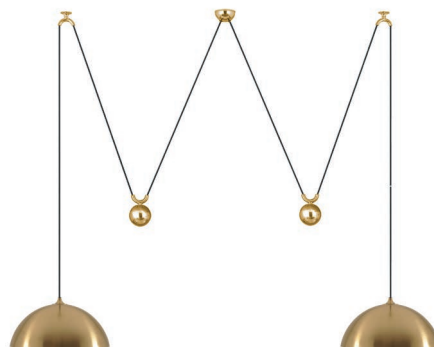

DUOS 36 S – side pull

Adjustable pendant lamp
 shade: metal Ø 36 cm (14.2")
 lampholder: E27, max. 100 W

DUOS 36 S – Ms	Solid brass polished, lacquered	€ 1050.–
DUOS 36 S – Mt	Solid brass matt brushed, lacquered	€ 1155.–
DUOS 36 S – Ni	Solid brass, nickel-plated	€ 1050.–
DUOS 36 S – Nm	Solid brass nickel-plated, matt brushed	€ 1155.–
DUOS 36 S – Cr	Solid brass, chrome-plated	€ 1155.–

DUOS 36 R – straight pull ceiling mounted

Adjustable pendant lamp

shade: metal Ø 36 cm (14.2")

lampholder: E27, max. 100 W

DUOS 36 R – Ms	Solid brass polished, lacquered	€ 1258.–
DUOS 36 R – Mt	Solid brass matt brushed, lacquered	€ 1384.–
DUOS 36 R – Ni	Solid brass, nickel-plated	€ 1258.–
DUOS 36 R – Nm	Solid brass nickel-plated, matt brushed	€ 1384.–
DUOS 36 R – Cr	Solid brass, chrome-plated	€ 1384.–

DUOS 36 D – double pull

Adjustable pendant lamp

shade: metal Ø 36 cm (14.2")

lampholder: 2 x E27, max. 2 x 100 W

DUOS 36 D – Ms	Solid brass polished, lacquered	€ 2100.–
DUOS 36 D – Mt	Solid brass matt brushed, lacquered	€ 2310.–
DUOS 36 D – Ni	Solid brass, nickel-plated	€ 2100.–
DUOS 36 D – Nm	Solid brass nickel-plated, matt brushed	€ 2310.–
DUOS 36 D – Cr	Solid brass, chrome-plated	€ 2310.–