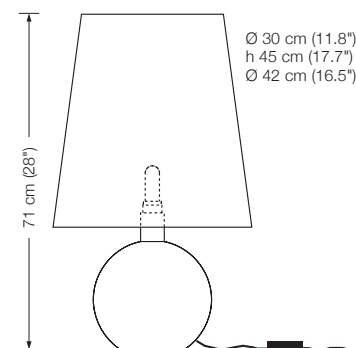

ORA 25

table lamp
metal ball Ø 25 cm (9.8")
height: 71 cm (28")
shade: silk*
lampholder: E27, max. 150 W
bulb: 1 x OS E27 Parathom, dimmable
1080 Lumen, 2700° K, 11 W ≙ 75 W incl.
electric wire: 3 m (9.8 ft)
dimmer: on cord

		€
ORA 25 – Ms	Solid brass polished, lacquered	1037.–
ORA 25 – Mt	Solid brass matt brushed, lacquered	1120.–
ORA 25 – Ni	Solid brass, nickel-plated	1037.–
ORA 25 – Nm	Solid brass nickel-plated, matt brushed	1120.–
ORA 25 – Cr	Solid brass, chrome-plated	1120.–

* fabric required: 140 x 70 cm (55.1" x 27.6")