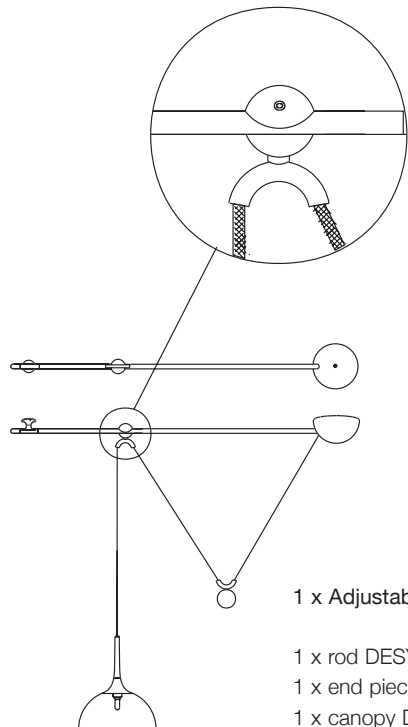

This upper
cable guide is a
lockable hook.

1 x Adjustable pendant lamp – S (side pull)

1 x rod DESY-ST
1 x end piece DESY-E
1 x canopy DESY-S