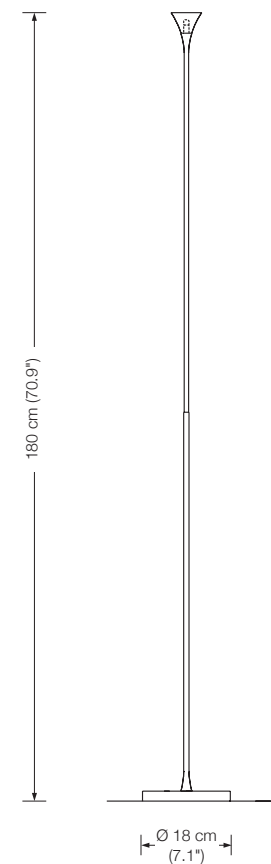

LOT

floor lamp
height: 180 cm (70.9")
shade: TEFLON white Ø 7 cm (2.8")
lampholder: GY 6.35, max. 50 W / 12 V
bulb: OSRAM HALOSTAR ECO
35 W $\hat{=}$ 50 W incl.
electric wire: 2,5 m (8.2 ft)
dimmer: sensor (touch dimmer) *

		€
LOT – Ms	Solid brass polished, lacquered	1017.–
LOT – Mt	Solid brass matt brushed, lacquered	1119.–
LOT – Ni	Solid brass, nickel-plated	1017.–
LOT – Nm	Solid brass nickel-plated, matt brushed	1119.–
LOT – Cr	Solid brass, chrome-plated	1119.–

* also available: dimmer on cord
Please indicate with order

Energy class: B

This model will be sold with a class B bulb.