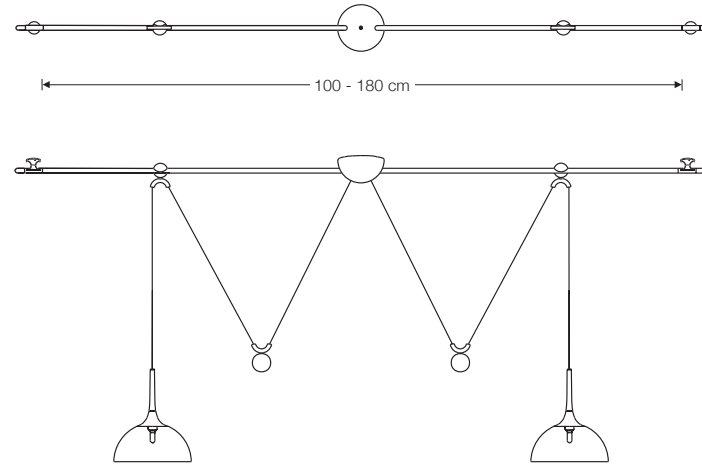

DESY Example

1 x Adjustable pendant lamp – S (side pull)

1 x rod DESY-ST
2 x end pieces DESY-E

1 x external canopy
included in Adjustable pendant lamp – S
(side pull).

1 x Adjustable pendant lamp – D
(double pull)