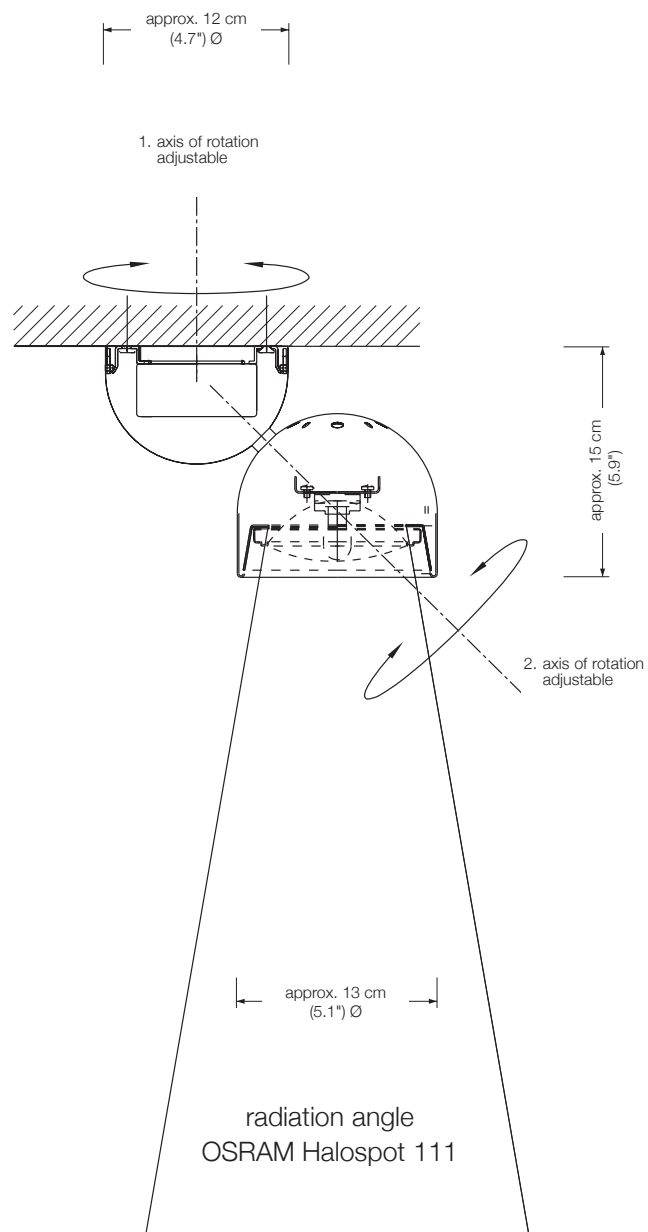

OYO

spotlight
swivelling to all sides
for reflector-lights

Ø wall installation: approx. 12 cm (4.7")
Ø shade: approx. 13 cm (5.1")
lampholder: G53
bulb: LED Spot (8,5 W $\hat{=}$ 50 W), 24 ° incl.*
dimmable
exchangeable
approx. 450 Lumen
color temperature: warmwhite 2700 K
colour rendering: > 90 Ra

		€
OYO – Ms	Solid brass polished, lacquered	735.–
OYO – Mt	Solid brass matt brushed, lacquered	809.–
OYO – Ni	Solid brass, nickel-plated	735.–
OYO – Nm	Solid brass nickel-plated, matt brushed	809.–
OYO – Cr	Solid brass, chrome-plated	809.–

* optional:

LED Spot (8,5 W $\hat{=}$ 50 W), 24 ° - 4000 K
LED Spot (8,5 W $\hat{=}$ 50 W), 40 ° - 2700 K
LED Spot (15,5 W $\hat{=}$ 75 W), 24 ° - 2700 K
LED Spot (15,5 W $\hat{=}$ 75 W), 24 ° - 4000 K
LED Spot (15,5 W $\hat{=}$ 75 W), 40 ° - 2700 K

Please indicate with order.

Energy class: A

This model will be sold with a class A bulb.