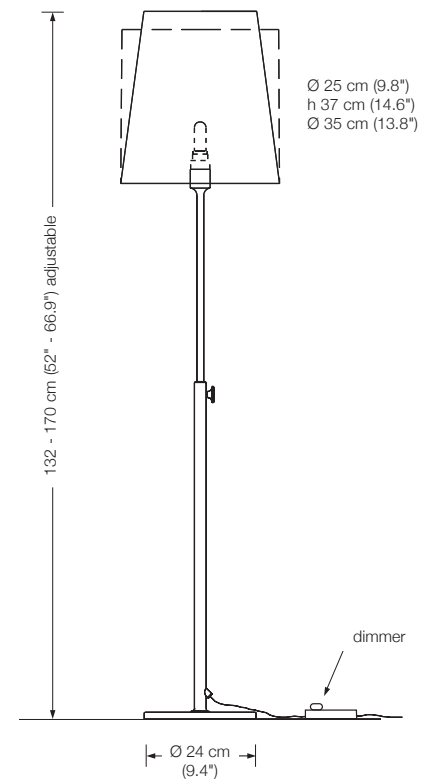

INAS

floor reading lamp

height: 132 - 170 cm (52" - 66.9") adjustable
shade: silk, conical or straight*
lampholder: E27, max. 250 W
bulb: 1 x OS E27 Parathom, dimmable
1080 Lumen, 2700° K, 11 W $\hat{=}$ 75 W incl.
electric wire: 4 m (13.1 ft)
dimmer: on cord

		€
INAS – Ms	Solid brass polished, lacquered	1044.-
INAS – Mt	Solid brass matt brushed, lacquered	1128.-
INAS – Ni	Solid brass, nickel-plated	1044.-
INAS – Nm	Solid brass nickel-plated, matt brushed	1128.-
INAS – Cr	Solid brass, chrome-plated	1128.-

Energy class: A++ to E
(Depending on the used bulb.)
This model will be sold with a class A+ bulb.

* Please indicate with order.
fabric required: 120 x 60 cm (47.3" x 23.6")