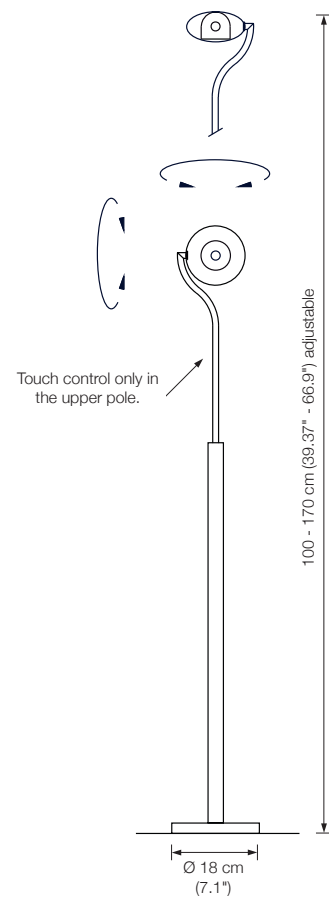

glass tabletop Ø 36 cm (14.2"), height 50 cm (19.7"),
clear glass 10 mm (0.4") 300.–

Energy class floor lamp: A++ to E
(Depending on the used bulb.)
This model will be sold with a class A+ bulb.

Energy class reading lamp: B
This model will be sold with a class B bulb.

Energy class: A++ to A

GO 30

floor reading lamp

height: 100 - 170 cm (39.37" - 66.9") adjustable

shade: TEFLON white, Ø 10 cm (3.9")

lampholder: GY 6.35

bulb: OSRAM HALOSTAR ECO

50 W $\hat{=}$ 75 W incl.

Energy class: B

This model will be sold with a class B bulb.

* also available: dimmer on cord

Please indicate with order.

PIN

floor reading lamp

height: 100 - 135 cm (39.4" - 53.2") adjustable

width: approx. 52 cm (20.5")

Energy class: A++ to A

PIN d

floor reading lamp

height: 105 - 140 cm (41.3" - 55.1") adjustable

width: approx. 52 cm (20.5")

bulb: LED-Line 150 (approx. 8,4 Watt) incl.

exchangeable

approx. 840 Lumen