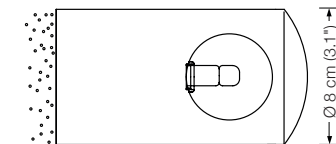

14 cm (5.5")