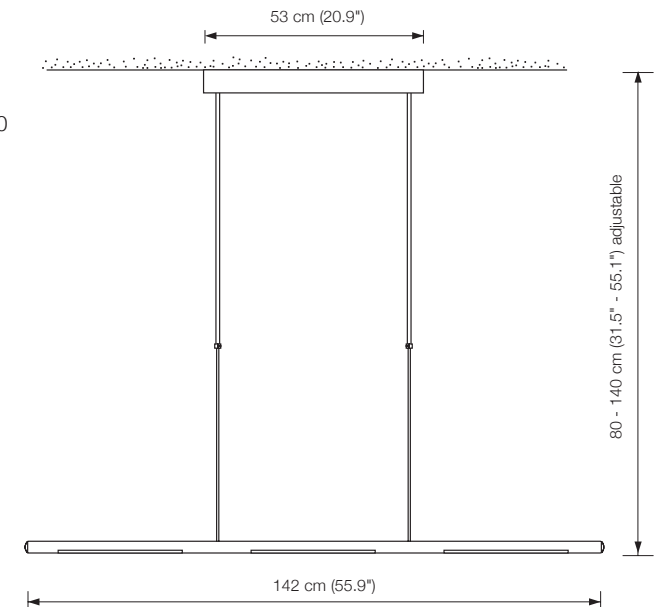

PEN 142

pendant lamp, height adjustable
all light elements can be rotated (360°)

length: 142 cm (55.9")
canopy: 53 x 5 x 5 cm (20.9" x 2.0" x 2.0")
height: 80 to 140 cm (31.5" to 55.1") adjustable (standard)*
bulb: 3 x LED-Line 150 (approx. 24 watts in total) incl. exchangeable approx. 2200 Lumen
color temperature: warmwhite 2700 K
colour rendering: > 90 Ra
dimmer: possible via house installation or Casambi**

		€
PEN 142 – Ms	Solid brass polished, lacquered	1659.-
PEN 142 – Mt	Solid brass matt brushed, lacquered	1817.-
PEN 142 – Ni	Solid brass, nickel-plated	1659.-
PEN 142 – Nm	Solid brass nickel-plated, matt brushed	1817.-
PEN 142 – Cr	Solid brass, chrome-plated	1817.-

Energy class: A++ to A

* The following suspensions on request (without surcharge):

Overall height 105 – 200 cm (41.3" – 78.7")

Overall height 130 – 250 cm (51.2" – 98.4")

Other pendulum lengths possible on request (with additional charge of 280.-)

** We recommend (without obligation) the following dimmer brands:

- GIRA 0307 00/102
- JUNG 1731 DD
- BERKER 2874
- FELLER 40300.RC
- BUSCH-JÄGER 6523U
- ARDITI 027505
- CASAMBI Dimmer 800598 / 800680
- KOPP 8033