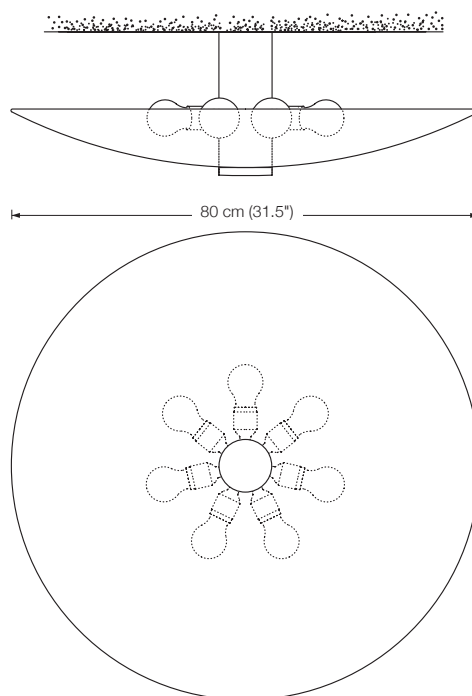

* We recommend (without obligation) the following dimmer brands:

- GIRA 0307 00/102
- JUNG 1731 DD
- BERKER 2874
- FELLER 40300.RC
- BUSCH-JÄGER 6523U
- ARDITI 027505
- CASAMBI Dimmer 800598 / 800680
- KOPP 8033