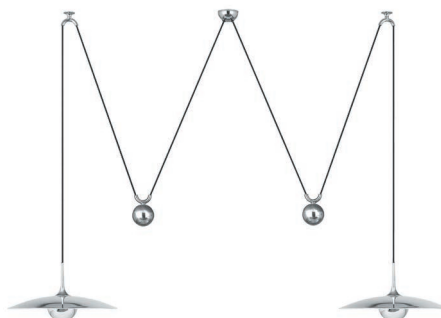

ONOS 40 S – side pull

Adjustable pendant lamp

shade: metal Ø 40 cm (15.7")
metal light diffuser

lampholder: E27, max. 100 W

		€
ONOS 40 S – Ms	Solid brass polished, lacquered	1239.–
ONOS 40 S – Mt	Solid brass matt brushed, lacquered	1363.–
ONOS 40 S – Ni	Solid brass, nickel-plated	1239.–
ONOS 40 S – Nm	Solid brass nickel-plated, matt brushed	1363.–
ONOS 40 S – Cr	Solid brass, chrome-plated	1363.–

ONOS 40 R – straight pull ceiling mounted

Adjustable pendant lamp

shade: metal Ø 40 cm (15.7")
metal light diffuser
lampholder: E27, max. 100 W

ONOS 40 R – Ms	Solid brass polished, lacquered	€ 1418.–
ONOS 40 R – Mt	Solid brass matt brushed, lacquered	€ 1559.–
ONOS 40 R – Ni	Solid brass, nickel-plated	€ 1418.–
ONOS 40 R – Nm	Solid brass nickel-plated, matt brushed	€ 1559.–
ONOS 40 R – Cr	Solid brass, chrome-plated	€ 1559.–

ONOS 40 D – double pull

Adjustable pendant lamp

shade: metal Ø 40 cm (15.7")
metal light diffuser
lampholder: 2 x E27, max. 2 x 100 W

ONOS 40 D – Ms	Solid brass polished, lacquered	€ 2310.–
ONOS 40 D – Mt	Solid brass matt brushed, lacquered	€ 2541.–
ONOS 40 D – Ni	Solid brass, nickel-plated	€ 2310.–
ONOS 40 D – Nm	Solid brass nickel-plated, matt brushed	€ 2541.–
ONOS 40 D – Cr	Solid brass, chrome-plated	€ 2541.–