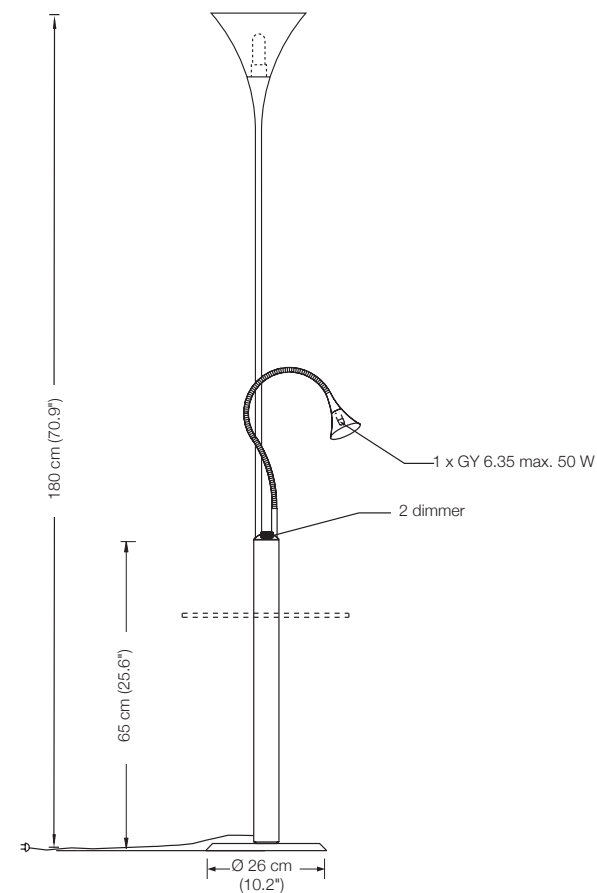

Energy class floor lamp: A++ to E
 (Depending on the used bulb.)
 This model will be sold with a class A+ bulb.

LONEA SD

floor lamp

height: 160 - 190 cm (63" - 74.8") adjustable
shade: glass white-opal, Ø 23 cm (9.1")
lampholder:: E27, max. 250 W
bulb: 1 x OS E27 Superstar, dimmable
2452 Lumen, 2700° K, 21 W ≙ 150 W incl.
dimmer: built in

TAOS 40 SD

floor lamp

height: 160 - 190 cm (63" - 74.8") adjustable
shade: glass white-opal Ø 40 cm (15.7")
lampholder: E27, max. 250 W
bulb: 1 x OS E27 Parathom, dimmable
1080 Lumen, 2700° K, 11 W ≙ 75 W incl.
electric wire: 3 m (9.8 ft)
dimmer: built in

Energy class TAOS 55 SD / 40 SD: A++ to E
(Depending on the used bulb.)
This model will be sold with a class A+ bulb.

VAYO

floor lamp / reading lamp

height:	180 cm (70.9")
width reading lamp:	approx. 50 cm (19.7")
shade floor lamp:	glass white-opal, Ø 23 cm (9.1")
shade reading lamp:	TEFLON white Ø 7 cm (2.8")
lampholder floor lamp::	E27, max. 250 W / 230 V
bulb floor lamp:	1 x OS E27 Superstar, dimmable 2452 Lumen, 2700° K, 21 W $\hat{=}$ 150 W incl.
lampholder reading lamp:	GY6.35, max. 50 W / 12 V
bulb reading lamp:	OSRAM HALOSTAR ECO 35 W $\hat{=}$ 50 W incl.
electric wire:	4 m (13.1 ft)
dimmer:	2 x built in

glass tabletop Ø 36 cm (14.2"), height 50 cm (19.7"),
clear glass 10 mm (0.4") 300.–

Energy class floor lamp: A++ to E
(Depending on the used bulb.)
This model will be sold with a class A+ bulb.

Energy class reading lamp: B
This model will be sold with a class B bulb.