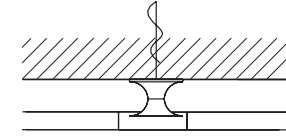

Ceiling guiding system for pendant lamps DESY

With the elements of this system ceiling guides for pendant lamp groups are combinable.

A simple rehanging of the shades allows an illumination even of temporary table combinations (e.g. long table, around the corner etc).

DESY-ST

rod max. 80 cm (31.5")

		€
Ms	Solid brass polished, lacquered	48.-
Mt	Solid brass matt brushed, lacquered	54.-
Ni	Solid brass, nickel-plated	48.-
Nm	Solid brass nickel-plated, matt brushed	54.-
Cr	Solid brass, chrome-plated	54.-

DESY-E

end piece

		€
Ms	Solid brass polished, lacquered	91.-
Mt	Solid brass matt brushed, lacquered	101.-
Ni	Solid brass, nickel-plated	91.-
Nm	Solid brass nickel-plated, matt brushed	101.-
Cr	Solid brass, chrome-plated	101.-

DESY-M

center piece

		€
Ms	Solid brass polished, lacquered	64.-
Mt	Solid brass matt brushed, lacquered	70.-
Ni	Solid brass, nickel-plated	64.-
Nm	Solid brass nickel-plated, matt brushed	70.-
Cr	Solid brass, chrome-plated	70.-