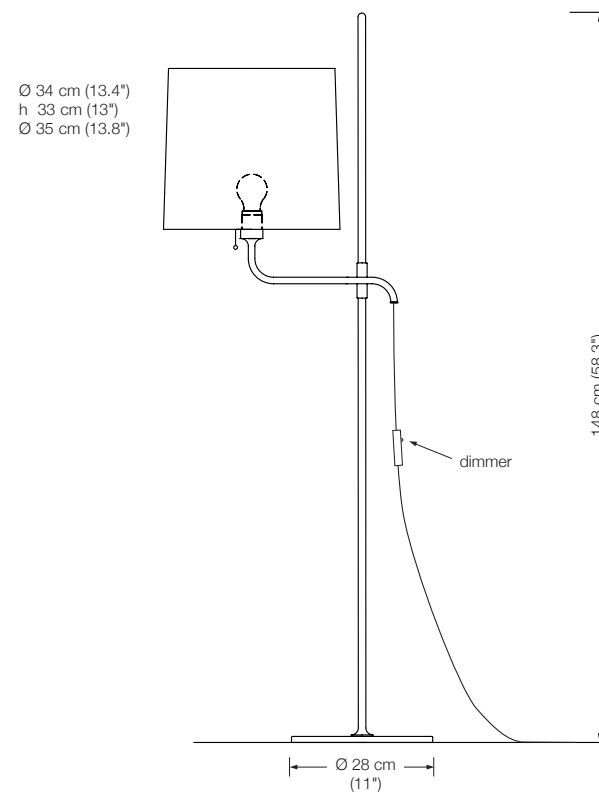

STE

floor reading lamp

height: adjustable
shade: silk*
lampholder: E27, max. 250 W
bulb: 1 x OS E27 Parathom, dimmable
1080 Lumen, 2700° K, 11 W $\hat{=}$ 75 W incl.
electric wire: 3 m (9.8 ft) textile cable black (standard)
dimmer: on cord

		€
STE – Ms	Solid brass polished, lacquered	1034.–
STE – Mt	Solid brass matt brushed, lacquered	1117.–
STE – Ni	Solid brass, nickel-plated	1034.–
STE – Nm	Solid brass nickel-plated, matt brushed	1117.–
STE – Cr	Solid brass, chrome-plated	1117.–

Energy class: A++ to E

(Depending on the used bulb.)

This model will be sold with a class A+ bulb.

* fabric required: 120 x 60 cm (47.2" x 23.6")