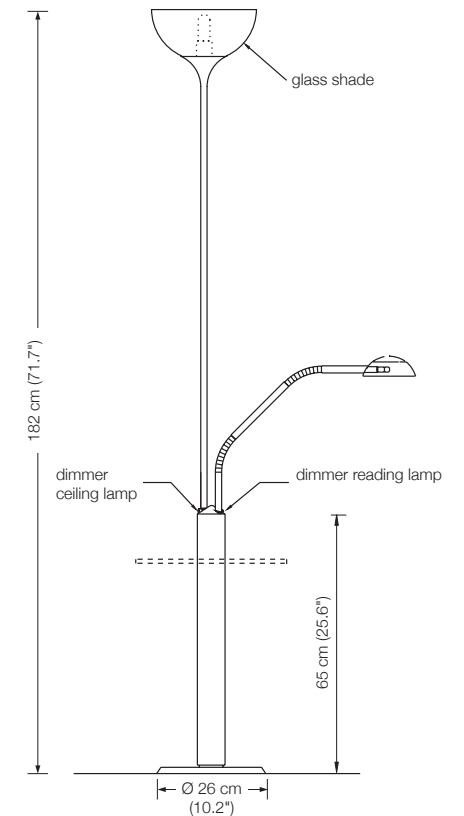

Energy class: D

This model will be sold with a class D bulb.

LONEA

floor lamp

height: 180 cm (70.9")
 shade: glass white-opal, Ø 23 cm (9.1")
 lampholder:: E27, max. 250 W
 bulb: 1 x OS E27 Superstar, dimmable
 2452 Lumen, 2700° K, 21 W ≙ 150 W incl.
 electric wire: 3 m (9.8 ft)
 dimmer: on cord

Energy class floor lamp: A++ to E
 (Depending on the used bulb.)
 This model will be sold with a class A+ bulb.

LONEA SD

floor lamp

height: 160 - 190 cm (63" - 74.8") adjustable
shade: glass white-opal, Ø 23 cm (9.1")
lampholder:: E27, max. 250 W
bulb: 1 x OS E27 Superstar, dimmable
2452 Lumen, 2700° K, 21 W ≙ 150 W incl.
dimmer: built in

glass tabletop Ø 36 cm (14.2"), height 50 cm (19.7"),
clear glass 10 mm (0.4") 300.–

Energy class floor lamp: A++ to E

(Depending on the used bulb.)

This model will be sold with a class A+ bulb.

Energy class reading lamp: B

This model will be sold with a class B bulb.

MYOS T 40

floor lamp / reading lamp

height:	182 cm (71.7")
width reading lamp:	approx. 50 cm (19.7")
shade floor lamp:	glass white-opal, Ø 40 cm (15.7")
shade reading lamp:	metal Ø 12 cm (4.7"), adjustable
lampholder floor lamp:	E27, max. 250 W
bulb floor lamp:	1 x OS E27 Parathom, dimmable 1080 Lumen, 2700° K, 11 W $\hat{=}$ 75 W incl.
lampholder reading lamp:	GY6.35, max. 50 W / 12 V
bulb reading lamp:	OSRAM HALOSTAR ECO 35 W $\hat{=}$ 50 W incl.
dimmer:	2 x built in