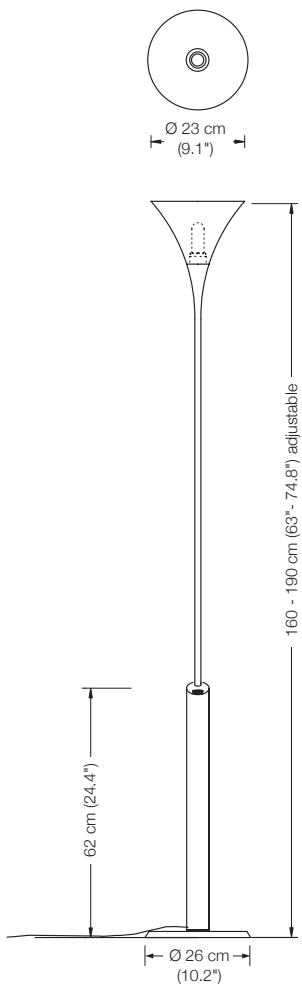

LONEA SD

floor lamp

height: 160 - 190 cm (63" - 74.8") adjustable
shade: glass white-opal, Ø 23 cm (9.1")
lampholder:: E27, max. 250 W
bulb: 1 x OS E27 Superstar, dimmable
2452 Lumen, 2700° K, 21 W ≙ 150 W incl.
dimmer: built in

		€
LONEA SD – Ms	Solid brass polished, lacquered	1374.–
LONEA SD – Mt	Solid brass matt brushed, lacquered	1512.–
LONEA SD – Ni	Solid brass, nickel-plated	1374.–
LONEA SD – Nm	Solid brass nickel-plated, matt brushed	1512.–
LONEA SD – Cr	Solid brass, chrome-plated	1512.–

Energy class floor lamp: A++ to E
(Depending on the used bulb.)
This model will be sold with a class A+ bulb.