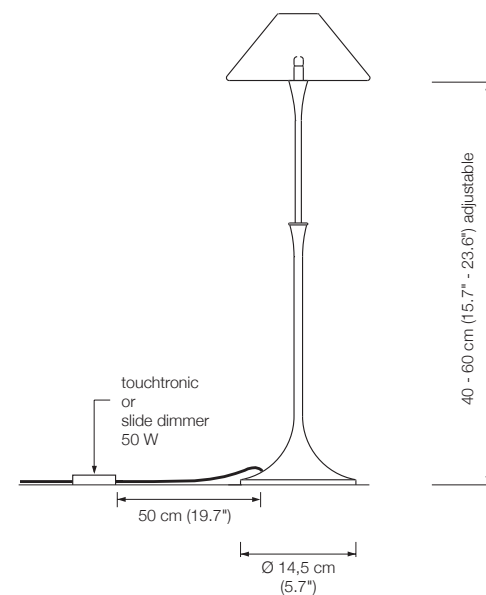

TES

table lamp

height: 40 - 60 cm (15.7" - 23.6") adjustable
shade: TEFLON white, Ø 18 cm (7.1")
lampholder: GY6.35, max. 50 W / 12 V
bulb: OSRAM HALOSTAR ECO 35 W $\hat{=}$ 50 W incl.
electric wire: 2,5 m (8.2 ft)
dimmer: sensor (touch dimmer)*

		€
TES - Ms	Solid brass polished, lacquered	981.-
TES - Mt	Solid brass matt brushed, lacquered	1078.-
TES - Ni	Solid brass, nickel-plated	981.-
TES - Nm	Solid brass nickel-plated, matt brushed	1078.-
TES - Cr	Solid brass, chrome-plated	1078.-

Energy class: B

This model will be sold with a class B bulb.

* also available: dimmer on cord
Please indicate with order