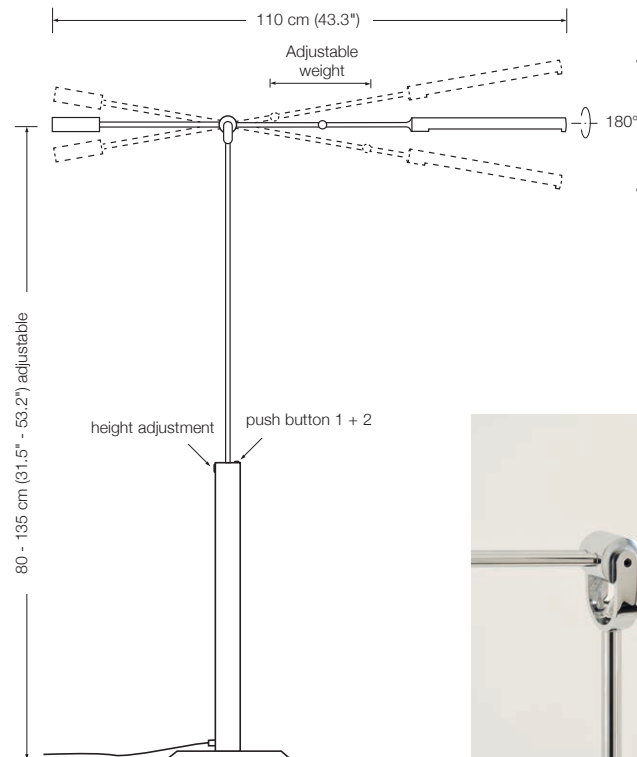

Energy class: D

This model will be sold with a class D bulb.

LONEA

floor lamp

height: 180 cm (70.9")
 shade: glass white-opal, Ø 23 cm (9.1")
 lampholder:: E27, max. 250 W
 bulb: 1 x OS E27 Superstar, dimmable
 2452 Lumen, 2700° K, 21 W ≙ 150 W incl.
 electric wire: 3 m (9.8 ft)
 dimmer: on cord

Energy class floor lamp: A++ to E
 (Depending on the used bulb.)
 This model will be sold with a class A+ bulb.

LONEA SD

floor lamp

height: 160 - 190 cm (63" - 74.8") adjustable
shade: glass white-opal, Ø 23 cm (9.1")
lampholder:: E27, max. 250 W
bulb: 1 x OS E27 Superstar, dimmable
2452 Lumen, 2700° K, 21 W ≙ 150 W incl.
dimmer: built in

Energy class: D

This model will be sold with a class D bulb.

DROP

floor reading lamp / piano light

height: adjustable from 80 – 135 cm (31.5" – 53.1")

width: 70 cm (27.6")

shade: Ø 3 cm (1.2"), approx. 34 cm (13.4") long, 180° rotatable

Energy class: A++ to A

GO 30

floor reading lamp

height: 100 - 170 cm (39.37" - 66.9") adjustable

shade: TEFLON white, Ø 10 cm (3.9")

lampholder: GY 6.35

bulb: OSRAM HALOSTAR ECO

50 W $\hat{=}$ 75 W incl.