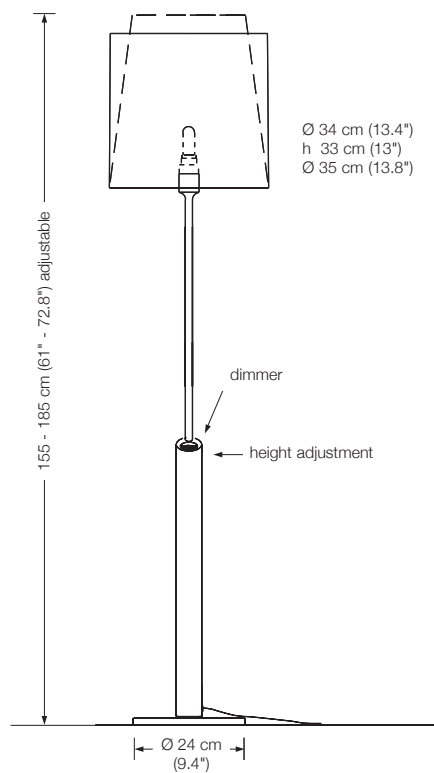

Energy class: A++ to A

PIN d

floor reading lamp

height: 105 - 140 cm (41.3" - 55.1") adjustable

width: approx. 52 cm (20.5")

bulb: LED-Line 150 (approx. 8,4 Watt) incl.

exchangeable

approx. 840 Lumen

height: 155 - 185 cm (61" - 72.8") adjustable
shade: silk, conical or straight*
lampholder: E27, max. 250 W
bulb: 1 x OS E27 Parathom, dimmable
1080 Lumen, 2700° K, 11 W $\hat{=}$ 75 W incl.
electric wire: 4 m (13.1 ft)
dimmer: built in

Energy class: A++ to E

(Depending on the used bulb.)

This model will be sold with a class A+ bulb.

* Please indicate with order.

fabric required: 120 x 60 cm (47.3" x 23.6")

YON

floor reading lamp

height: adjustable
 shade: metal Ø 12 cm (4.7"), rotatable
 lampholder: GY6.35, max. 50 W / 12 V
 bulb: OSRAM HALOSTAR ECO 35 W \triangleq 50 W incl.
 electric wire: 4 m (13.1 ft)
 dimmer: on cord