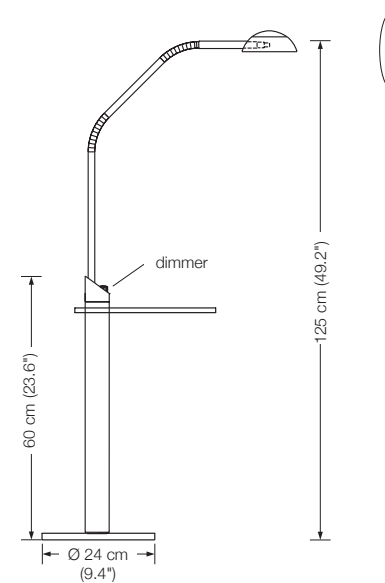

YON G

floor reading lamp

with glass tabletop Ø 30 cm (11.8"), clear glass
height: adjustable
shade: metal Ø 12 cm (4.7"), rotatable
lampholder: GY6.35, max. 50 W / 12 V
bulb: OSRAM HALOSTAR ECO 35 W $\triangleq$ 50 W incl.
electric wire: 4 m (13.1 ft)
dimmer: on cord

		€
YON G – Ms	Solid brass polished, lacquered	1323.–
YON G – Mt	Solid brass matt brushed, lacquered	1455.–
YON G – Ni	Solid brass, nickel-plated	1323.–
YON G – Nm	Solid brass nickel-plated, matt brushed	1455.–
YON G – Cr	Solid brass, chrome-plated	1455.–

Energy class: B

This model will be sold with a class B bulb.