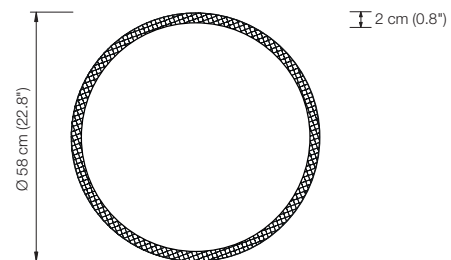

ONE 58

LED chandelier

height: adjustable 0,5 to 2 m (16.69" to 78.74") (standard)*

Ø ring: 58 cm (22.8")

Ø canopy: 25 cm (9.8")

illuminant: LED (31,4 Watt) with glare protection incl.
light upwards and downwards
approx. 3.020 Lumen

ONE 80

LED chandelier

height: adjustable 0.5 to 2 m (16.69" to 78.74") (standard)*

Ø ring: 80 cm (31.5")

Ø canopy: 25 cm (9.8")

illuminant: LED (43 Watt) with glare protection incl.
light upwards and downwards
approx. 4.200 Lumen