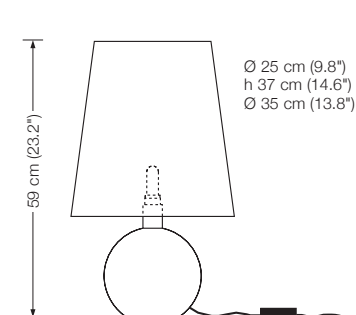

ORA 20

table lamp
metal ball Ø 20 cm (7.9")
height: 59 cm (23.2")
shade: silk*
lampholder: E27, max. 150 W
bulb: 1 x OS E27 Parathom, dimmable
1080 Lumen, 2700° K, 11 W ≙ 75 W incl.
electric wire: 3 m (9.8 ft)
dimmer: on cord

		€
ORA 20 – Ms	Solid brass polished, lacquered	928.–
ORA 20 – Mt	Solid brass matt brushed, lacquered	1003.–
ORA 20 – Ni	Solid brass, nickel-plated	928.–
ORA 20 – Nm	Solid brass nickel-plated, matt brushed	1003.–
ORA 20 – Cr	Solid brass, chrome-plated	1003.–

* fabric required: 120 x 60 cm (47.2" x 23.6")

ORA 25

table lamp
metal ball Ø 25 cm (9.8")
height: 71 cm (28")
shade: silk*
lampholder: E27, max. 150 W
bulb: 1 x OS E27 Parathom, dimmable
1080 Lumen, 2700° K, 11 W ≙ 75 W incl.
electric wire: 3 m (9.8 ft)
dimmer: on cord

		€
ORA 25 – Ms	Solid brass polished, lacquered	1037.–
ORA 25 – Mt	Solid brass matt brushed, lacquered	1120.–
ORA 25 – Ni	Solid brass, nickel-plated	1037.–
ORA 25 – Nm	Solid brass nickel-plated, matt brushed	1120.–
ORA 25 – Cr	Solid brass, chrome-plated	1120.–

* fabric required: 140 x 70 cm (55.1" x 27.6")

Energy class ORA 20 / 25: A++ to E
(Depending on the used bulb.)
This model will be sold with a class A+ bulb.