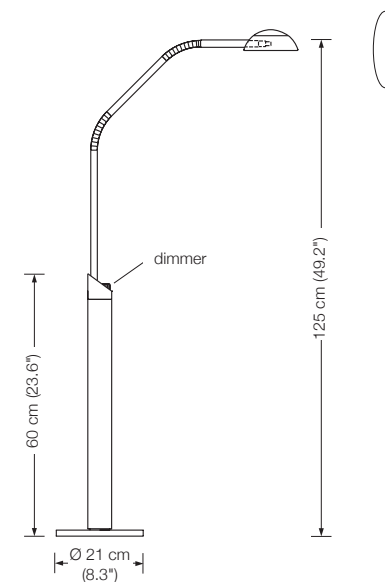

YON

floor reading lamp

height: adjustable
shade: metal Ø 12 cm (4.7"), rotatable
lampholder: GY6.35, max. 50 W / 12 V
bulb: OSRAM HALOSTAR ECO 35 W $\triangleq$ 50 W incl.
electric wire: 4 m (13.1 ft)
dimmer: on cord

		€
YON – Ms	Solid brass polished, lacquered	1197.–
YON – Mt	Solid brass matt brushed, lacquered	1317.–
YON – Ni	Solid brass, nickel-plated	1197.–
YON – Nm	Solid brass nickel-plated, matt brushed	1317.–
YON – Cr	Solid brass, chrome-plated	1317.–

Energy class: B

This model will be sold with a class B bulb.