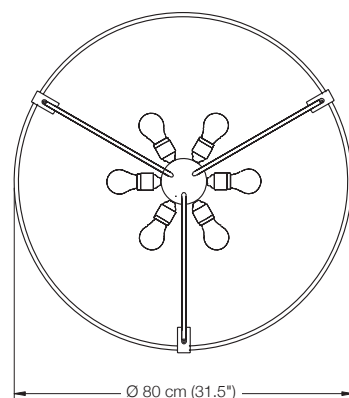

EREA 80

ceiling lamp
height:

standard 100 cm (39.4")
or on request
(min. 60 cm (23.6") to max. 200 cm (78.7"))

shade:

glass white-opal Ø 80 cm (31.5")

lampholder:

6 x E27, max. 6 x 205 W

dimmer:

possible via house installation or Casambi*

		€
EREA 80 – Ms	Solid brass polished, lacquered	2074.–
EREA 80 – Mt	Solid brass matt brushed, lacquered	2219.–
EREA 80 – Ni	Solid brass, nickel-plated	2074.–
EREA 80 – Nm	Solid brass nickel-plated, matt brushed	2219.–
EREA 80 – Cr	Solid brass, chrome-plated	2219.–

Energy class: A++ to E

(Depending on the used bulb.)

* We recommend (without obligation) the following dimmer brands:

- GIRA 0307 00/102
- JUNG 1731 DD
- BERKER 2874
- FELLER 40300.RC
- BUSCH-JÄGER 6523U
- ARDITI 027505
- CASAMBI Dimmer 800598 / 800680
- KOPP 8033