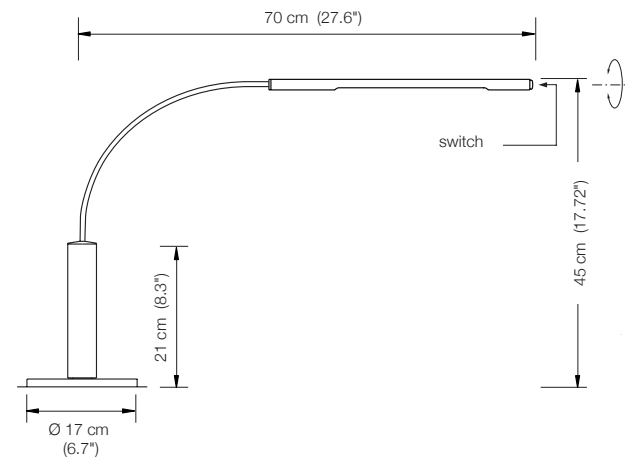

PIN T

desk lamp

height: 45 cm (17.7")
width: 70 cm (27.6")
shade: rotatable
bulb: LED-Line 150 (approx. 6 Watt) incl.
exchangeable
approx. 600 Lumen
color temperature: warmwhite 2700 Kelvin
colour rendering: > 90 Ra
electric wire: 3 m (9.8 ft)

		€
PIN T – Ms	Solid brass polished, lacquered	882.–
PIN T – Mt	Solid brass matt brushed, lacquered	966.–
PIN T – Ni	Solid brass, nickel-plated	882.–
PIN T – Nm	Solid brass nickel-plated, matt brushed	966.–
PIN T – Cr	Solid brass, chrome-plated	966.–

Energy class: A++ to A