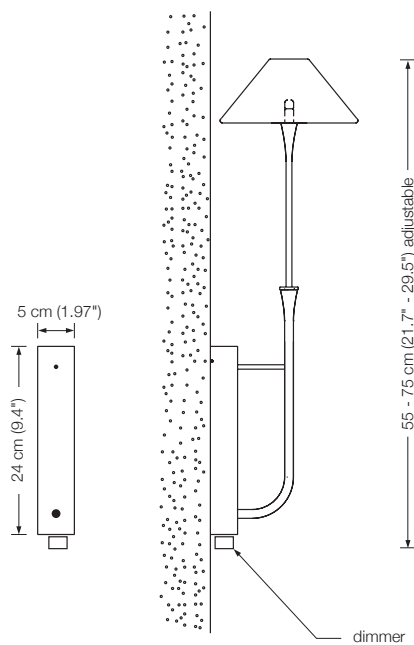

WIN

wall lamp

height: 55 - ca. 80 cm (21.7" - 31.5") adjustable

shade: TEFLON white Ø 18 cm (7.1")

lampholder: GY 6.35, max. 50 W / 12 V

bulb: OSRAM HALOSTAR ECO 35 W (equal 50 W) incl.

dimmer: built in

		€
WIN - Ms	Solid brass polished, lacquered	1043.-
WIN - Mt	Solid brass matt brushed, lacquered	1147.-
WIN - Ni	Solid brass, nickel-plated	1043.-
WIN - Nm	Solid brass nickel-plated, matt brushed	1147.-
WIN - Cr	Solid brass, chrome-plated	1147.-

Energy class: B

This model will be sold with a class B bulb.