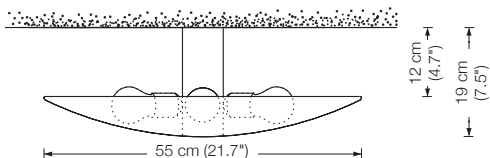

SELA 55

ceiling lamp
indirect lighting

shade: metal Ø 55 cm (21.7")
lampholder: 5 x E27, max. 5 x 100 W
dimmer: possible via house installation or Casambi*

SELA 55 – Ms	Solid brass polished, lacquered	882.–
SELA 55 – Mt	Solid brass matt brushed, lacquered	970.–
SELA 55 – Ni	Solid brass, nickel-plated	882.–
SELA 55 – Nm	Solid brass nickel-plated, matt brushed	970.–
SELA 55 – Cr	Solid brass, chrome-plated	970.–

By request: 5 x E27 LED-bulb (75 W) 60.–
Please indicate with order.