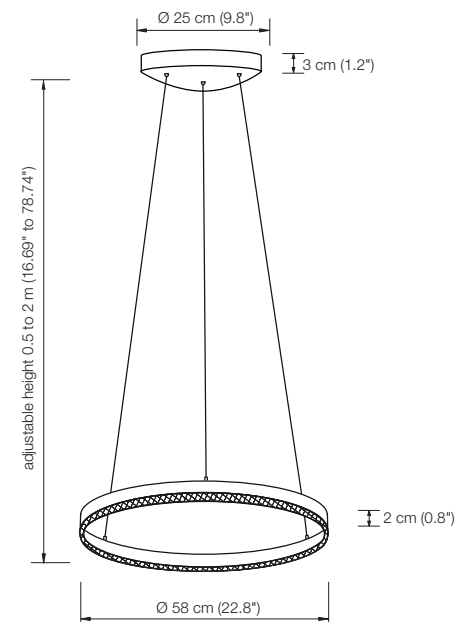

ONE 58

LED chandelier

height: adjustable 0,5 to 2 m (16.69" to 78.74") (standard)*

Ø ring: 58 cm (22.8")

Ø canopy: 25 cm (9.8")

illuminant: LED (31,4 Watt) with glare protection incl.
light upwards and downwards
approx. 3.020 Lumen

ONE 80

LED chandelier

height: adjustable 0.5 to 2 m (16.69" to 78.74") (standard)*

Ø ring: 80 cm (31.5")

Ø canopy: 25 cm (9.8")

illuminant: LED (43 Watt) with glare protection incl.
light upwards and downwards
approx. 4.200 Lumen