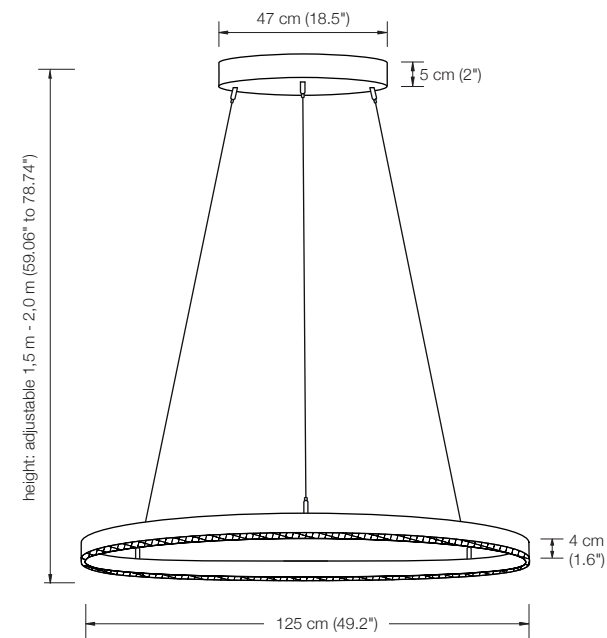

OVA

LED chandelier
height: adjustable 1.5 to 2 m (59.06" to 78.74") (standard)*
oval shade: 125 cm long, 47 wide, 4 cm high
(49.2" long, 18.5" wide, 1.6" high)
canopy: 47 cm long, 14 cm wide, 5 cm high
(18.5" long, 5.5" wide, 2" high)
illuminant: LED with glare protection incl.
light upwards and downwards
approx. 3.000 Lumen
colour rendering: > 90 Ra
dimmer: possible via house installation or Casambi**

		€
OVA – Ms	Solid brass polished, lacquered	4900.–
OVA – Mt	Solid brass matt brushed, lacquered	5390.–
OVA – Ni	Solid brass, nickel-plated	4900.–
OVA – Nm	Solid brass nickel-plated, matt brushed	5390.–
OVA – Cr	Solid brass, chrome-plated	5390.–

Energy class: A++ to A.

* Other heights possible, each with a range of 50 cm (19.7").

** We recommend (without obligation) the following dimmer brands:

- GIRA 0307 00/102
- JUNG 1731 DD
- BERKER 2874
- FELLER 40300.RC
- BUSCH-JÄGER 6523U
- ARDITI 027505
- CASAMBI Dimmer 800598 / 800680
- KOPP 8033