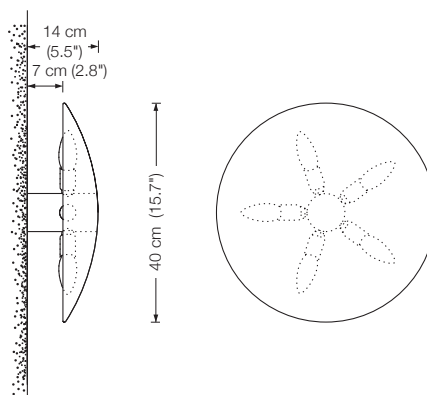

SELA 40

ceiling lamp
indirect lighting

shade: metal Ø 40 cm (15.7")
lampholder: 5 x E27, max. 5 x 100 W
dimmer: possible via house installation or Casambi*

SELA 40 – Ms	Solid brass polished, lacquered	788.–
SELA 40 – Mt	Solid brass matt brushed, lacquered	866.–
SELA 40 – Ni	Solid brass, nickel-plated	788.–
SELA 40 – Nm	Solid brass nickel-plated, matt brushed	866.–
SELA 40 – Cr	Solid brass, chrome-plated	866.–

By request: 5 x E14 LED-bulb (60 W) 55.–
Please indicate with order.

special length (distance to wall / ceiling) on request

Energy class: A++ to E

(Depending on the used bulb.)

* We recommend (without obligation) the following dimmer brands:

- GIRA 0307 00/102
- JUNG 1731 DD
- BERKER 2874
- FELLER 40300.FC
- BUSCH-JÄGER 6523U
- ARDITI 027505
- CASAMBI Dimmer 800598 / 800680
- KOPP 8033