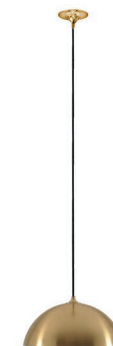

Energy class: A++ to E

(Depending on the used bulb.)

This model will be sold with a class A+ bulb.

DUOS 36 P – pendant

Pendant lamp
 shade: metal Ø 36 cm (14.2")
 lampholder: E27, max. 100 W

DUOS 36 P – Ms	Solid brass polished, lacquered	€ 840.–
DUOS 36 P – Mt	Solid brass matt brushed, lacquered	€ 924.–
DUOS 36 P – Ni	Solid brass, nickel-plated	€ 840.–
DUOS 36 P – Nm	Solid brass nickel-plated, matt brushed	€ 924.–
DUOS 36 P – Cr	Solid brass, chrome-plated	€ 924.–