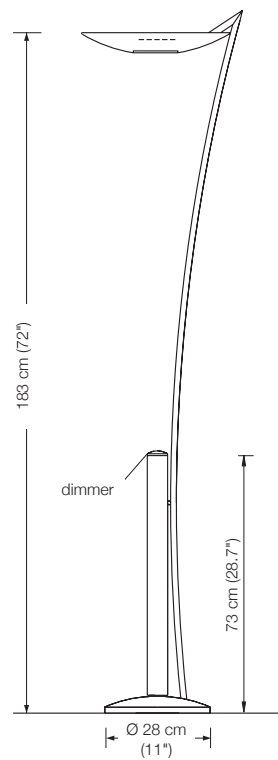

Energy class: C

This model will be sold with a class C bulb.

* telescopic adjustment:

total height 95 – 135 cm (37.4" – 53.1") (standard)

total height 125 – 195 cm (49.2" – 76.8")

total height 185 – 315 cm (72.8" – 124")

Other options available on request.

Please indicate with order.

** These lamps are equipped with 3 electronic transformers of 210 VA capacity each.

LOT

floor lamp
height: 180 cm (70.9")
shade: TEFLON white Ø 7 cm (2.8")
lampholder: GY 6.35, max. 50 W / 12 V
bulb: OSRAM HALOSTAR ECO
35 W $\hat{=}$ 50 W incl.
electric wire: 2,5 m (8.2 ft)
dimmer: sensor (touch dimmer) *

* also available: dimmer on cord
Please indicate with order

Energy class: B

This model will be sold with a class B bulb.

OKON

floor lamp

height: 183 cm (72")
shade: metal Ø 40 cm (15.7") bottom glass diffuser
lampholder: R7s, max. 500 W
bulb: OSRAM HALOLINE ECO 230 W incl.
electric wire: 5 m (16.4 ft)
Dimmer: built in

Energy class: D

This model will be sold with a class D bulb.

LONEA

floor lamp

height: 180 cm (70.9")
 shade: glass white-opal, Ø 23 cm (9.1")
 lampholder:: E27, max. 250 W
 bulb: 1 x OS E27 Superstar, dimmable
 2452 Lumen, 2700° K, 21 W ≙ 150 W incl.
 electric wire: 3 m (9.8 ft)
 dimmer: on cord