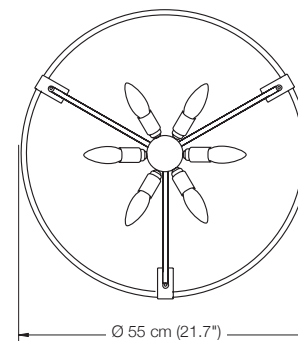

EREA 55

ceiling lamp

height: standard 60 cm (23.6")
or on request
(min. 40 cm (15.7") to max. 200 cm (78.7"))

shade: glass white-opal Ø 55 cm (21.7")

lampholder: 6 x E14, max. 6 x 60 W

dimmer: possible via house installation or Casambi*

		€
EREA 55 – Ms	Solid brass polished, lacquered	2007.–
EREA 55 – Mt	Solid brass matt brushed, lacquered	2147.–
EREA 55 – Ni	Solid brass, nickel-plated	2007.–
EREA 55 – Nm	Solid brass nickel-plated, matt brushed	2147.–
EREA 55 – Cr	Solid brass, chrome-plated	2147.–

Energy class: A++ to E
(Depending on the used bulb.)

* We recommend (without obligation) the following dimmer brands:

- GIRA 0307 00/102
- JUNG 1731 DD
- BERKER 2874
- FELLER 40300.FC
- BUSCH-JÄGER 6523U
- ARDITI 027505
- CASAMBI Dimmer 800598 / 800680
- KOPP 8033