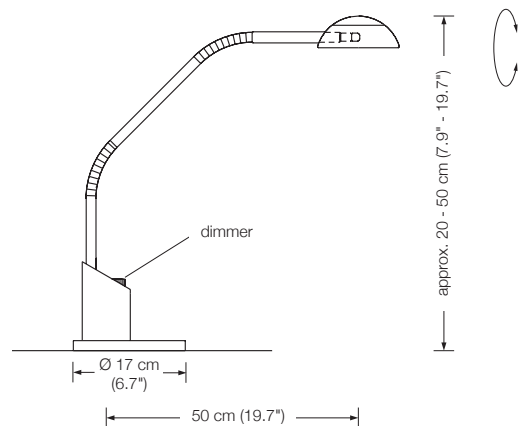

Energy class: A++ to A

PIN T

desk lamp

height: 45 cm (17.7")
width: 70 cm (27.6")
shade: rotatable
bulb: LED-Line 150 (approx. 6 Watt) incl.
exchangeable
approx. 600 Lumen
color temperature: warmwhite 2700 Kelvin
colour rendering: > 90 Ra
electric wire: 3 m (9.8 ft)

Energy class: A++ to A

YON T

table lamp

shade: metal Ø 12 cm (4.7"), adjustable

lampholder: GY 6.35, max. 50 W / 12 V

bulb: OSRAM HALOSTAR ECO 35 W $\hat{=}$ 50 W incl.

electric wire: 2,5 m (8.2 ft)

dimmer: built in

Energy class: B

This model will be sold with a class B bulb.

ORA 20

table lamp
 metal ball Ø 20 cm (7.9")
 height: 59 cm (23.2")
 shade: silk*
 lampholder: E27, max. 150 W
 bulb: 1 x OS E27 Parathom, dimmable
 1080 Lumen, 2700° K, 11 W ≙ 75 W incl.
 electric wire: 3 m (9.8 ft)
 dimmer: on cord