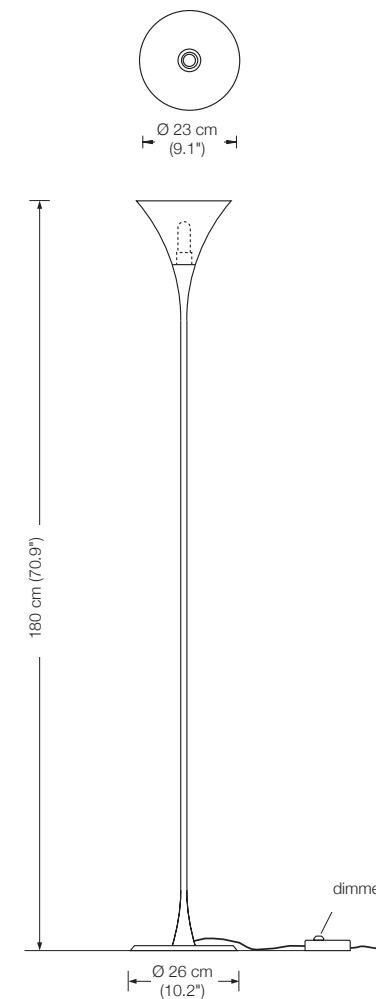

Energy class: D

This model will be sold with a class D bulb.

LONEA

floor lamp

height: 180 cm (70.9")
 shade: glass white-opal, Ø 23 cm (9.1")
 lampholder:: E27, max. 250 W
 bulb: 1 x OS E27 Superstar, dimmable
 2452 Lumen, 2700° K, 21 W ≙ 150 W incl.
 electric wire: 3 m (9.8 ft)
 dimmer: on cord

Energy class floor lamp: A++ to E
 (Depending on the used bulb.)
 This model will be sold with a class A+ bulb.

LONEA SD

floor lamp

height: 160 - 190 cm (63" - 74.8") adjustable
shade: glass white-opal, Ø 23 cm (9.1")
lampholder:: E27, max. 250 W
bulb: 1 x OS E27 Superstar, dimmable
2452 Lumen, 2700° K, 21 W ≙ 150 W incl.
dimmer: built in