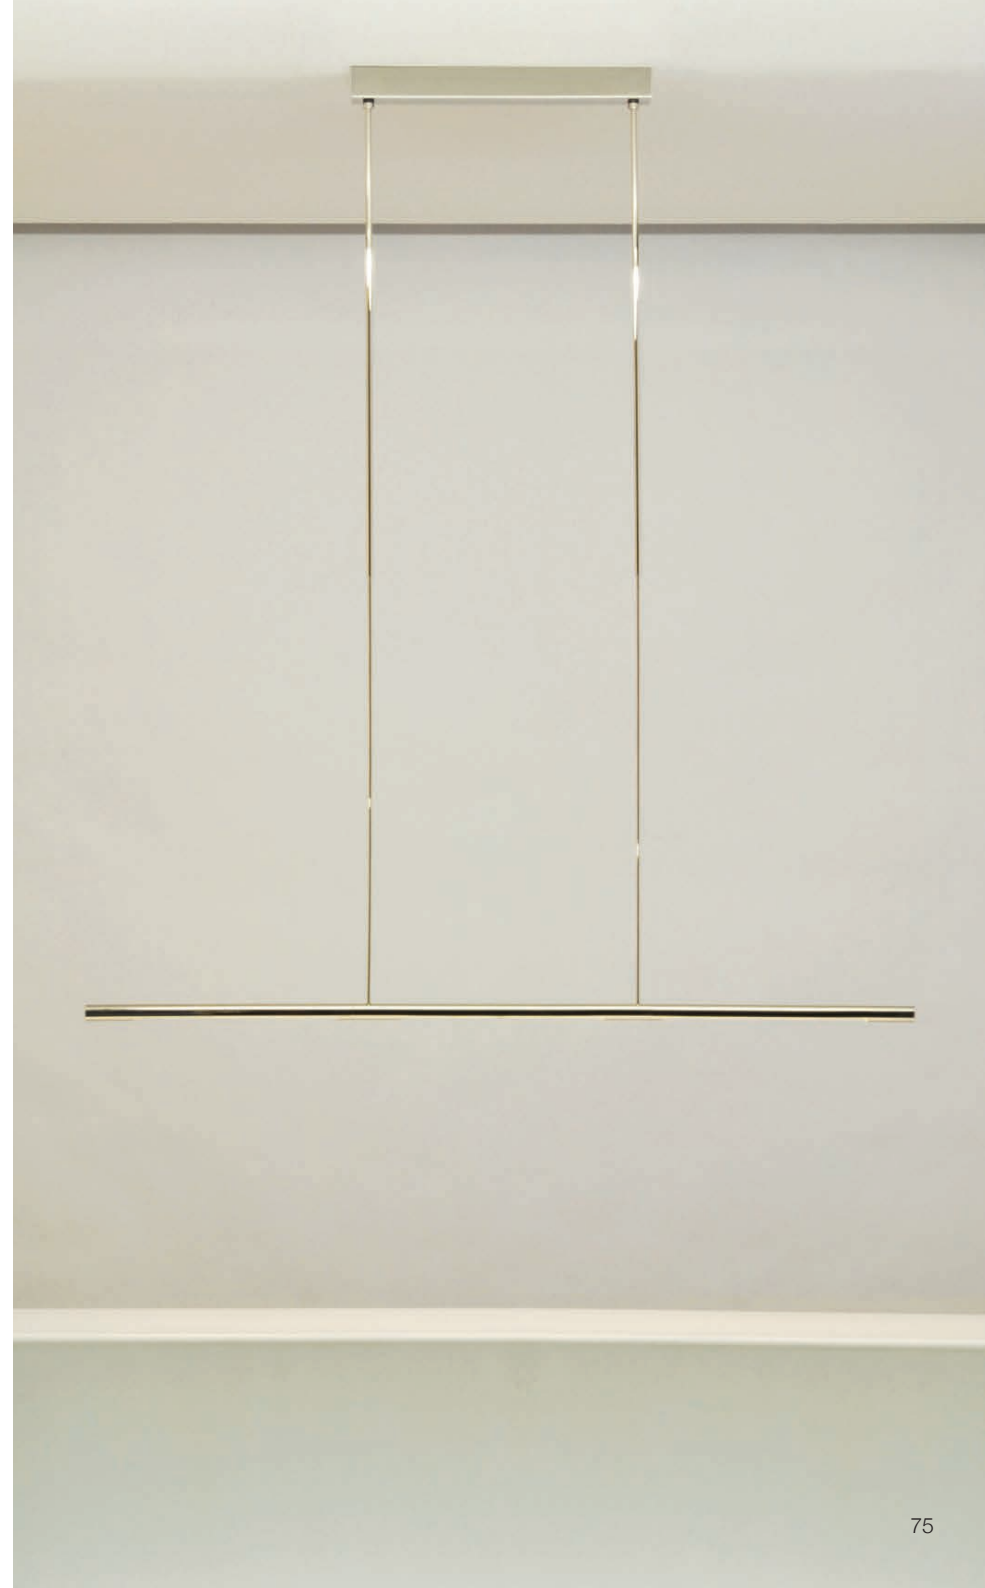

PEN 121

pendant lamp, height adjustable
outer light elements can be rotated (360°)

length: 121 cm (47.6")
 canopy: 46,5 x 5 x 5 cm (18.3" x 2.0" x 2.0")
 height: 80 to 140 cm (31.5" to 55.1") adjustable (standard)*
 bulb: 3 x LED-Line 150 (approx. 24 watts in total) incl.
 exchangeable
 approx. 2200 Lumen
 color temperature: warmwhite 2700 K
 colour rendering: > 90 Ra
 dimmer: possible via house installation or Casambi**

Energy class: A++ to A

* The following suspensions on request (without surcharge):

Overall height 105 – 200 cm (41.3" – 78.7")

Overall height 130 – 250 cm (51.2" – 98.4")

Other pendulum lengths possible on request (with additional charge of 280.-)

PEN 142

pendant lamp, height adjustable
all light elements can be rotated (360°)

length: 142 cm (55.9")
 canopy: 53 x 5 x 5 cm (20.9" x 2.0" x 2.0")
 height: 80 to 140 cm (31.5" to 55.1") adjustable (standard)*
 bulb: 3 x LED-Line 150 (approx. 24 watts in total) incl. exchangeable approx. 2200 Lumen
 color temperature: warmwhite 2700 K
 colour rendering: > 90 Ra
 dimmer: possible via house installation or Casambi**