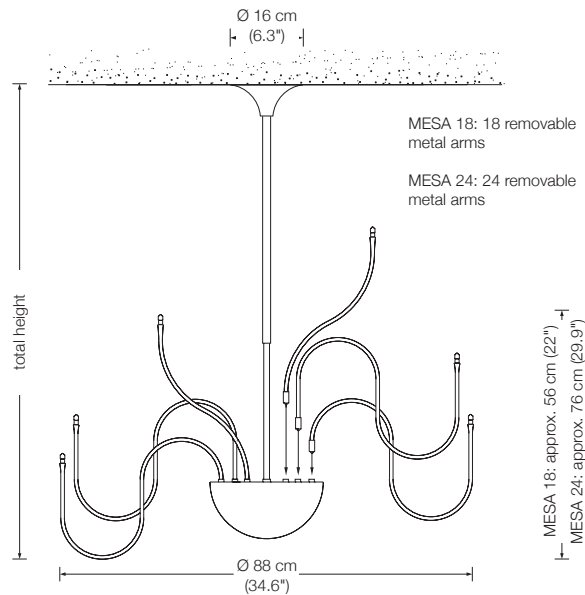

Energy class: C

This model will be sold with a class C bulb.

* telescopic adjustment:

total height 85 – 125 cm (33.5" – 49.2") (standard)

total height 115 – 185 cm (45.3" – 72.8")

total height 175 – 305 cm (68.9" – 120.1")

Other options available on request.

Please indicate with order.

** These lamps are equipped with 2 electronic transformers of 210 VA capacity each.

MESA 24

chandelier

24 removable metal arms

total height: min. 95 (37.4") - max. 315 cm (53.1") *

Ø: 140 cm (55.1")

lampholder: 24 x G4, max. 24 x 20 W / 12 V

bulb: 28 x OSRAM HALOSTAR 20 W incl.

dimmer: brightness control is possible **

		€
MESA 24 – Ms	Solid brass polished, lacquered	4379.–
MESA 24 – Mt	Solid brass matt brushed, lacquered	4816.–
MESA 24 – Ni	Solid brass, nickel-plated	4379.–
MESA 24 – Nm	Solid brass nickel-plated, matt brushed	4816.–
MESA 24 – Cr	Solid brass, chrome-plated	4816.–

Energy class: C

This model will be sold with a class C bulb.

* telescopic adjustment:

total height 95 – 135 cm (37.4" – 53.1") (standard)

total height 125 – 195 cm (49.2" – 76.8")

total height 185 – 315 cm (72.8" – 124")