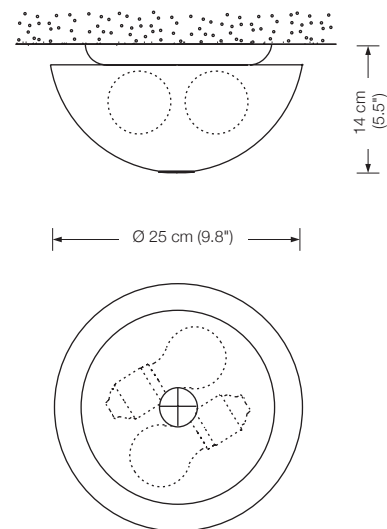

OLA 25

ceiling lamp

height: 14 cm (5.5")
shade: glass white-opal, Ø 25 cm (9.8")
lampholder: 2 x E27, max. 2 x 100 W
bulb: 2 x OS E27 Parathom, dimmable
à 1080 Lumen, 2700° K, 11 W $\hat{=}$ 75 W incl.
dimmer: possible via house installation

		€
OLA 25 – Ms	Solid brass polished, lacquered	435.–
OLA 25 – Mt	Solid brass matt brushed, lacquered	457.–
OLA 25 – Ni	Solid brass, nickel-plated	435.–
OLA 25 – Nm	Solid brass nickel-plated, matt brushed	457.–
OLA 25 – Cr	Solid brass, chrome-plated	457.–

Energy class: A++ to E

(Depending on the used bulb.)

This model will be sold with a class A+ bulb.