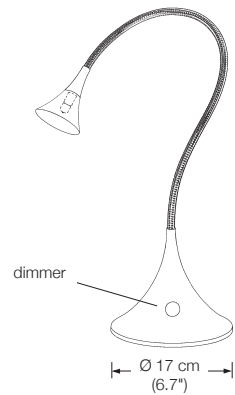

ESA

table lamp
flexible and specially reinforced metal arm

height: up to 50 cm (19.7")
shade: TEFLON white, Ø 7 cm (2.8")
lampholder: GY 6.35, max. 20 W
bulb: OSRAM HALOSTAR IRC 20 W incl.
electric wire: 2,5 m (8.2 ft)
dimmer: built in

		€
ESA – Ms	Solid brass polished, lacquered	610.–
ESA – Mt	Solid brass matt brushed, lacquered	671.–
ESA – Ni	Solid brass, nickel-plated	610.–
ESA – Nm	Solid brass nickel-plated, matt brushed	671.–
ESA – Cr	Solid brass, chrome-plated	671.–

Energy class: C

This model will be sold with a class C bulb.