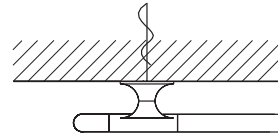

Ceiling guiding system for pendant lamps DESY

With the elements of this system ceiling guides for pendant lamp groups are combinable.

A simple rehanging of the shades allows an illumination even of temporary table combinations (e.g. long table, around the corner etc).

DESY-ST

rod max. 80 cm (31.5")

		€
Ms	Solid brass polished, lacquered	48.-
Mt	Solid brass matt brushed, lacquered	54.-
Ni	Solid brass, nickel-plated	48.-
Nm	Solid brass nickel-plated, matt brushed	54.-
Cr	Solid brass, chrome-plated	54.-

DESY-E

end piece

		€
Ms	Solid brass polished, lacquered	91.-
Mt	Solid brass matt brushed, lacquered	101.-
Ni	Solid brass, nickel-plated	91.-
Nm	Solid brass nickel-plated, matt brushed	101.-
Cr	Solid brass, chrome-plated	101.-

DESY-M

center piece

		€
Ms	Solid brass polished, lacquered	64.-
Mt	Solid brass matt brushed, lacquered	70.-
Ni	Solid brass, nickel-plated	64.-
Nm	Solid brass nickel-plated, matt brushed	70.-
Cr	Solid brass, chrome-plated	70.-