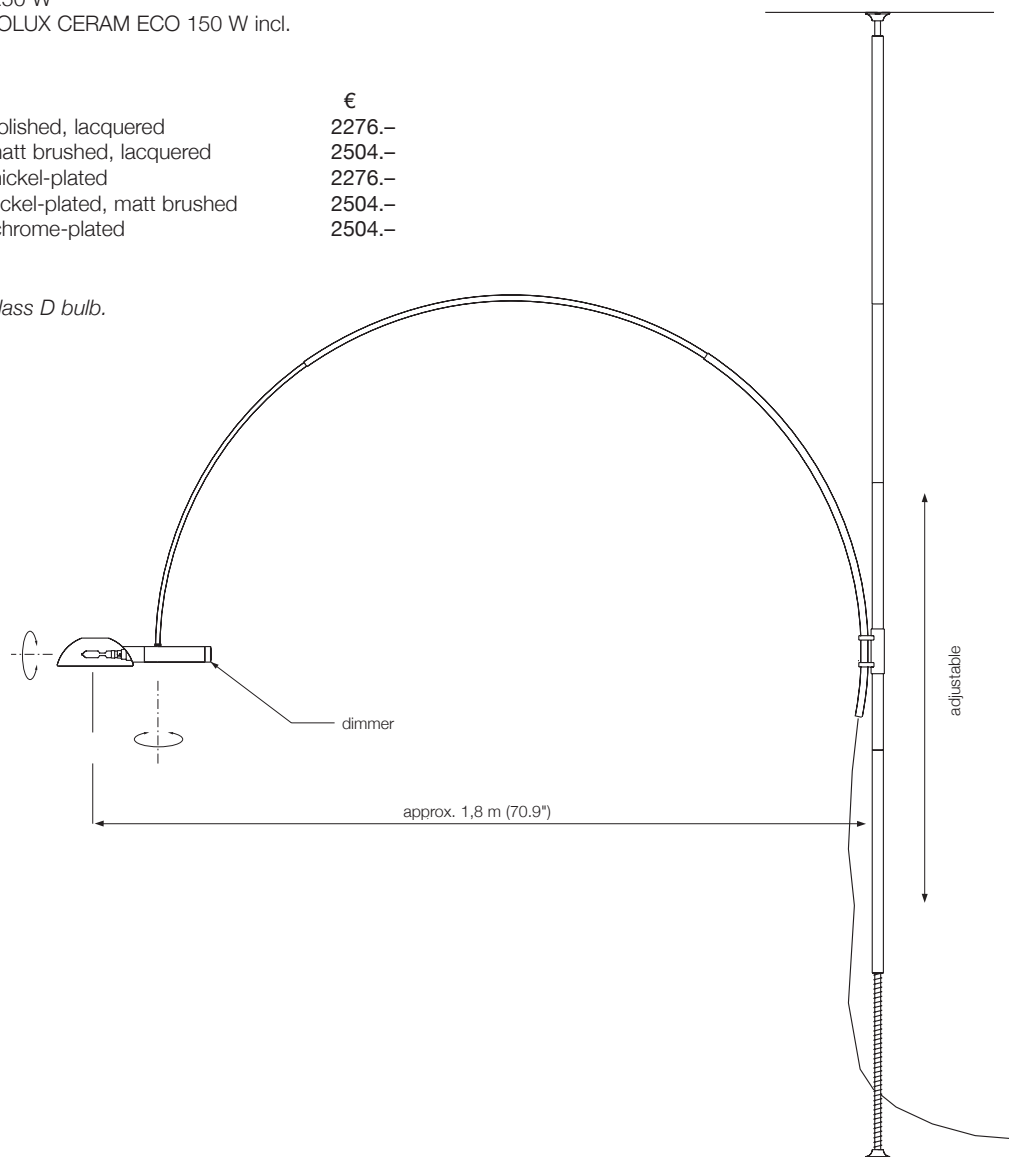

UNA

arc floor lamp
mounting between floor and ceiling
variable up to 3.20 m (126") room height
arc height adjustable

shade: metal, Ø 17 cm (6.7"), rotatable
lampholder: B15d, max. 250 W
bulb: OSRAM HALOLUX CERAM ECO 150 W incl.
electric wire: 5 m (16.4 ft)
dimmer: built in

		€
UNA – Ms	Solid brass polished, lacquered	2276.–
UNA – Mt	Solid brass matt brushed, lacquered	2504.–
UNA – Ni	Solid brass, nickel-plated	2276.–
UNA – Nm	Solid brass nickel-plated, matt brushed	2504.–
UNA – Cr	Solid brass, chrome-plated	2504.–

Energy class: D

This model will be sold with a class D bulb.