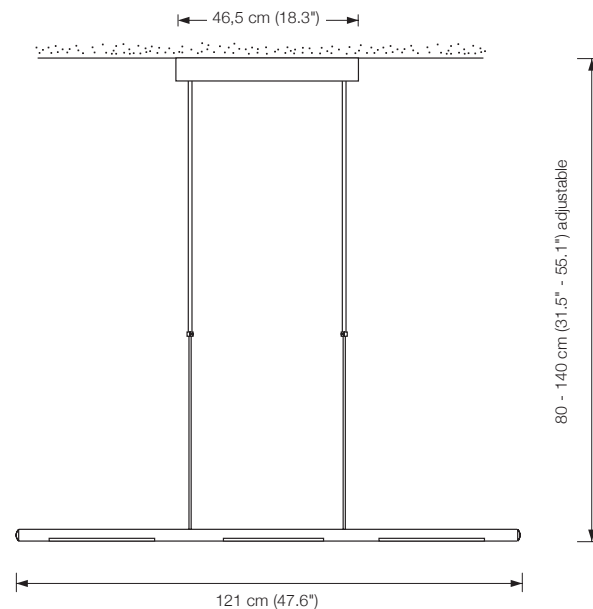

PEN 121

pendant lamp, height adjustable
outer light elements can be rotated (360°)

length: 121 cm (47.6")
canopy: 46,5 x 5 x 5 cm (18.3" x 2.0" x 2.0")
height: 80 to 140 cm (31.5" to 55.1") adjustable (standard)*
bulb: 3 x LED-Line 150 (approx. 24 watts in total) incl.
exchangeable
approx. 2200 Lumen
color temperature: warmwhite 2700 K
colour rendering: > 90 Ra
dimmer: possible via house installation or Casambi**

		€
PEN 121 – Ms	Solid brass polished, lacquered	1659.–
PEN 121 – Mt	Solid brass matt brushed, lacquered	1817.–
PEN 121 – Ni	Solid brass, nickel-plated	1659.–
PEN 121 – Nm	Solid brass nickel-plated, matt brushed	1817.–
PEN 121 – Cr	Solid brass, chrome-plated	1817.–

Energy class: A++ to A

* The following suspensions on request (without surcharge):

Overall height 105 – 200 cm (41.3" – 78.7")

Overall height 130 – 250 cm (51.2" – 98.4")

Other pendulum lengths possible on request (with additional charge of 280.-)

** We recommend (without obligation) the following dimmer brands:

- GIRA 0307 00/102
- JUNG 1731 DD
- BERKER 2874
- FELLER 40300.RC
- BUSCH-JÄGER 6523U
- ARDITI 027505
- CASAMBI Dimmer 800598 / 800680
- KOPP 8033