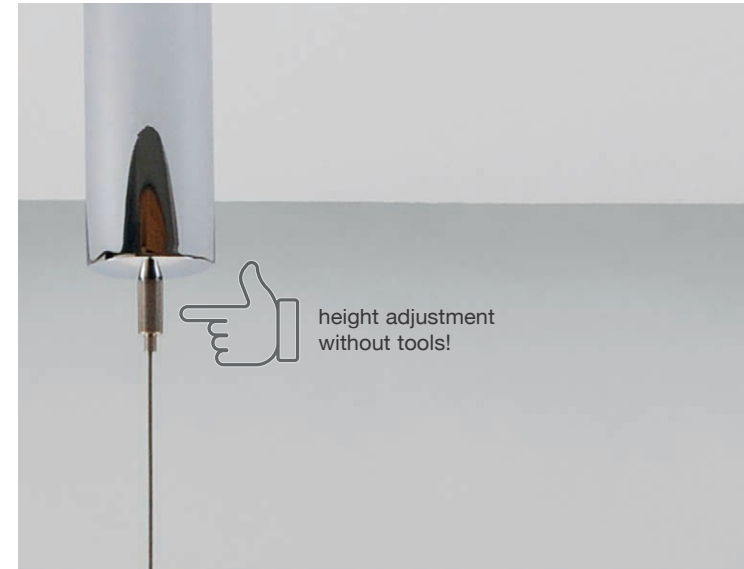

P80-1

pendant lamp, height adjustable

height: from 65 cm (25.6") – 135 cm (53.15") (standard)*
canopy: Ø 6 cm (2.36")
shade: Ø 8 cm (3.15")
illuminant: LED (20 Watt) incl., 6000 Lumen
color temperature: Dim-to-Warm from 3100° – 1850 °K
colour rendering: > 90 Ra
dimmer: possible via house installation**

		€
P80-1 – Ms	Solid brass polished, lacquered	664.–
P80-1 – Mt	Solid brass matt brushed, lacquered	730.–
P80-1 – Ni	Solid brass, nickel-plated	664.–
P80-1 – Nm	Solid brass nickel-plated, matt brushed	730.–
P80-1 – Cr	Solid brass, chrome-plated	730.–

P80-3

triple pendant lamp, individually height-adjustable

height: 3 x from 65 cm (25.6") – 135 cm (53.15") (standard)*
canopy: 132 cm (51.97") long, 8 cm (3.15") wide, 4 cm (1.57") high
shade: 3 x Ø 8 cm (3.15")
illuminant: 3 x LED (3 x 20 Watt) incl., 6000 Lumen
color temperature: Dim-to-Warm from 3100° – 1850 °K
colour rendering: > 90 Ra
dimmer: possible via house installation**

		€
P80-3 – Ms	Solid brass polished, lacquered	1672.–
P80-3 – Mt	Solid brass matt brushed, lacquered	1838.–
P80-3 – Ni	Solid brass, nickel-plated	1672.–
P80-3 – Nm	Solid brass nickel-plated, matt brushed	1838.–
P80-3 – Cr	Solid brass, chrome-plated	1838.–

Energy class: A++ to A

*other suspension heights on request

** e.g. JUNG 1224 LED UDE