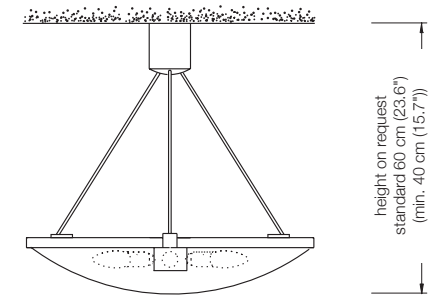

EREA 55

ceiling lamp

height: standard 60 cm (23.6")
or on request
(min. 40 cm (15.7") to max. 200 cm (78.7"))

shade: glass white-opal Ø 55 cm (21.7")

lampholder: 6 x E14, max. 6 x 60 W

dimmer: possible via house installation or Casambi*

		€
EREA 55 – Ms	Solid brass polished, lacquered	2007.–
EREA 55 – Mt	Solid brass matt brushed, lacquered	2147.–
EREA 55 – Ni	Solid brass, nickel-plated	2007.–
EREA 55 – Nm	Solid brass nickel-plated, matt brushed	2147.–
EREA 55 – Cr	Solid brass, chrome-plated	2147.–

Energy class: A++ to E
(Depending on the used bulb.)

* We recommend (without obligation) the following dimmer brands:

- GIRA 0307 00/102
- JUNG 1731 DD
- BERKER 2874
- FELLER 40300.FC
- BUSCH-JÄGER 6523U
- ARDITI 027505
- CASAMBI Dimmer 800598 / 800680
- KOPP 8033