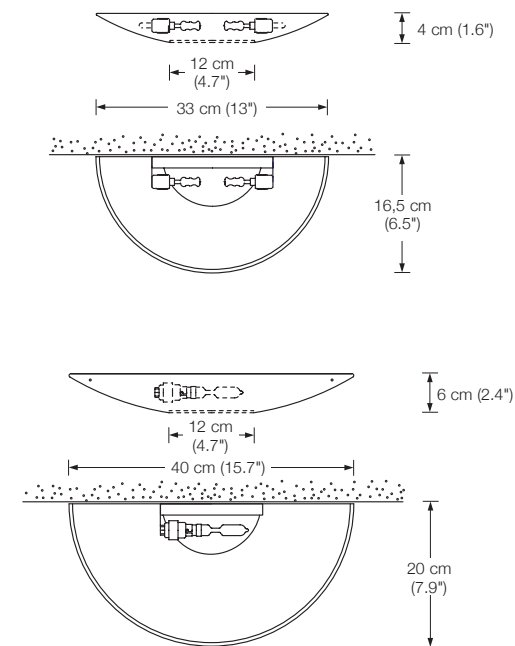

ERA 33

wall lamp
width:

33 cm (13")
bottom glass diffuser

lampholder:
bulb:

2 x G9, max. 2 x 75 W / 230 V
2 x OSRAM HALOPIN ECO 60 W incl.

		€
ERA 33 – Ms	Solid brass polished, lacquered	609.–
ERA 33 – Mt	Solid brass matt brushed, lacquered	670.–
ERA 33 – Ni	Solid brass, nickel-plated	609.–
ERA 33 – Nm	Solid brass nickel-plated, matt brushed	670.–
ERA 33 – Cr	Solid brass, chrome-plated	670.–

additional top glass diffuser 25.–
Please indicate with order

Energy class: D
This model will be sold with a class D bulb.

ERA 40

wall lamp
width:

40 cm (15.7")
bottom glass diffuser

lampholder:
bulb:

B15d, max. 150 W / 230 V
OSRAM HALOLUX CERAM ECO 100 W incl.

		€
ERA 40 – Ms	Solid brass polished, lacquered	714.–
ERA 40 – Mt	Solid brass matt brushed, lacquered	785.–
ERA 40 – Ni	Solid brass, nickel-plated	714.–
ERA 40 – Nm	Solid brass nickel-plated, matt brushed	785.–
ERA 40 – Cr	Solid brass, chrome-plated	785.–

additional top glass diffuser 27.–
Please indicate with order

Energy class: D
This model will be sold with a class D bulb.