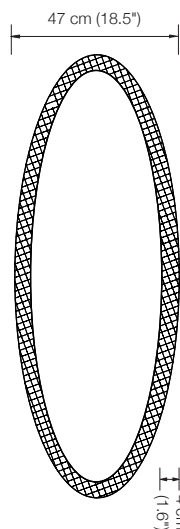

OVA

LED chandelier
height: adjustable 1.5 to 2 m (59.06" to 78.74") (standard)*
oval shade: 125 cm long, 47 wide, 4 cm high
(49.2" long, 18.5" wide, 1.6" high)
canopy: 47 cm long, 14 cm wide, 5 cm high
(18.5" long, 5.5" wide, 2" high)
illuminant: LED with glare protection incl.
light upwards and downwards
approx. 3.000 Lumen
colour rendering: > 90 Ra
dimmer: possible via house installation or Casambi**

		€
OVA – Ms	Solid brass polished, lacquered	4900.–
OVA – Mt	Solid brass matt brushed, lacquered	5390.–
OVA – Ni	Solid brass, nickel-plated	4900.–
OVA – Nm	Solid brass nickel-plated, matt brushed	5390.–
OVA – Cr	Solid brass, chrome-plated	5390.–

Energy class: A++ to A.

* Other heights possible, each with a range of 50 cm (19.7").

** We recommend (without obligation) the following dimmer brands:

- GIRA 0307 00/102
- JUNG 1731 DD
- BERKER 2874
- FELLER 40300.RC
- BUSCH-JÄGER 6523U
- ARDITI 027505
- CASAMBI Dimmer 800598 / 800680
- KOPP 8033