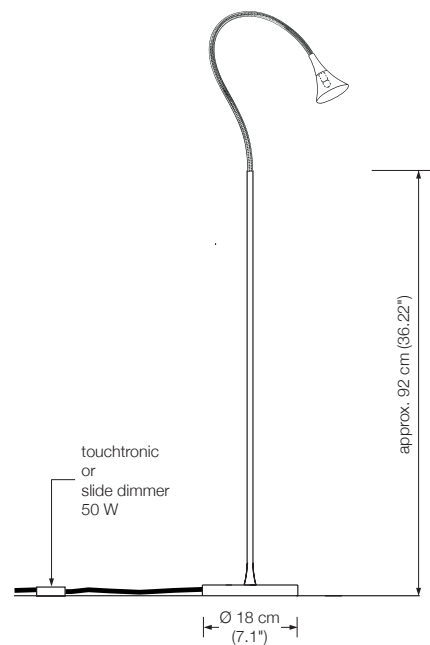

LIN

floor reading lamp

flexible and specially reinforced metal arm

height: approx. 140 cm (55.1")

shade: TEFLON white, Ø 7 cm (2.8")

lampholder: GY 6.35, max. 50 W 12 V

bulb: OSRAM HALOSTAR ECO

35 W $\hat{=}$ 50 W incl.

electric wire: 2,5 m (8.2 ft)

dimmer: sensor (touch dimmer) *

		€
LIN – Ms	Solid brass polished, lacquered	877.–
LIN – Mt	Solid brass matt brushed, lacquered	965.–
LIN – Ni	Solid brass, nickel-plated	877.–
LIN – Nm	Solid brass nickel-plated, matt brushed	965.–
LIN – Cr	Solid brass, chrome-plated	965.–

Energy class: B

This model will be sold with a class B bulb.

* also available: dimmer on cord

Please indicate with order.