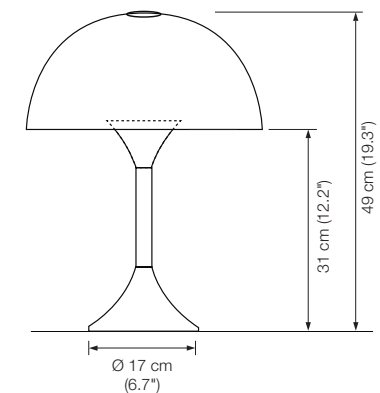

TAU

table lamp

height: approx. 50 cm (19.7")
shade: glass white-opal, Ø 36 cm (14.2")
lampholder: 3 x E27, max. 100 Watt
bulb: 3 x OS E27 incl., 11 W, 2700 °K, á 1050 Lumen, dimmable
middle section: stained walnut, lacquered
electric wire: 2,5 m (8.2 ft)
dimmer: on cord

TAU – Ms Solid brass polished, lacquered
TAU – Mt Solid brass matt brushed, lacquered
TAU – Ni Solid brass, nickel plated
TAU – Nm Solid brass nickel plated, matt brushed
TAU – Cr Solid brass, chrome-plated
TAU – Cu Solid brass copper-plated, lacquered
TAU – Cm Solid brass copper-plated, matt brushed, lacquered
TAU – Br Solid brass bronzed, lacquered
TAU – Bd Solid brass dark-bronzed, lacquered

EU Energy class: A+

110 Volt/USA:

US Plug Adapter: available on request