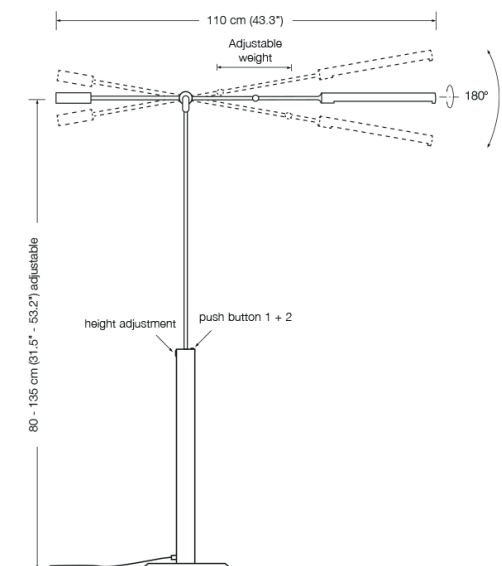

DROP

floor reading lamp / piano light

height:	adjustable from 80 – 135 cm (31.5" – 53.1")
width:	70 cm (27.6")
shade:	Ø 3 cm (1.2"), approx. 34 cm (13.4") long, 180° rotatable
bulb:	LED-Line TW (approx. 18,6 W) incl., exchangeable approx. 1800 Lumen
color temperature:	infinitely variable from 2700° – 5700° K
push button 1:	tuning white
push button 2:	on / off / dimming
color rendering:	> 92 Ra
electric wire:	2,5 m (8.2 ft)
dimmer:	built in

- DROP – Ms Solid brass polished, lacquered
- DROP – Mt Solid brass matt brushed, lacquered
- DROP – Ni Solid brass, nickel plated
- DROP – Nm Solid brass nickel plated, matt brushed
- DROP – Cr Solid brass, chrome-plated

Energy class: A++ to A

110 Volt/USA:
US Plug Adapter: available on request