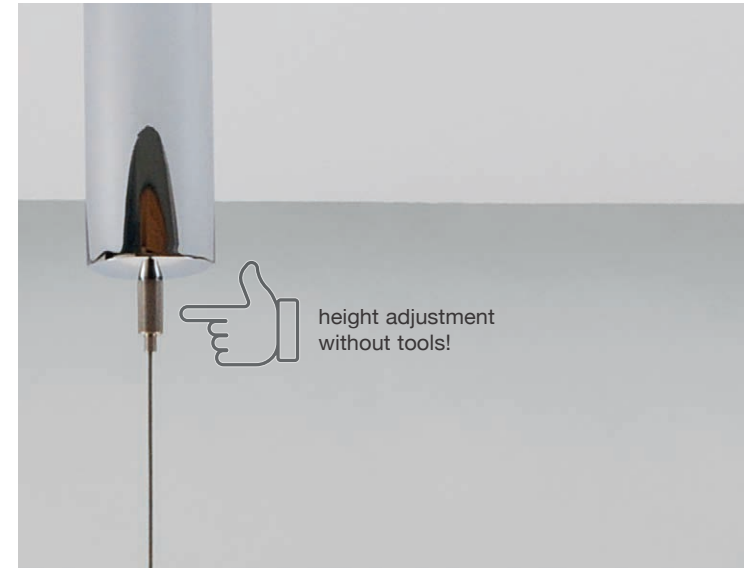

P80-1

pendant lamp, height adjustable

height: from 65 cm (25.6") – 135 cm (53.15") (standard)*
canopy: Ø 6 cm (2.36")
shade: Ø 8 cm (3.15")
illuminant: LED (20 Watt) incl., 6000 Lumen
color temperature: Dim-to-Warm from 3100° – 1850 °K
colour rendering: > 90 Ra
dimmer: possible via house installation**

P80-1 – Ms Solid brass polished, lacquered
P80-1 – Mt Solid brass matt brushed, lacquered
P80-1 – Ni Solid brass, nickel-plated
P80-1 – Nm Solid brass nickel-plated, matt brushed
P80-1 – Cr Solid brass, chrome-plated

P80-3

triple pendant lamp, individually height-adjustable

height: 3 x from 65 cm (25.6") – 135 cm (53.15") (standard)*
canopy: 132 cm (51.97") long, 8 cm (3.15") wide, 4 cm (1.57") high
shade: 3 x Ø 8 cm (3.15")
illuminant: 3 x LED (3 x 20 Watt) incl., 6000 Lumen
color temperature: Dim-to-Warm from 3100° – 1850 °K
colour rendering: > 90 Ra
dimmer: possible via house installation**

P80-3 – Ms Solid brass polished, lacquered
P80-3 – Mt Solid brass matt brushed, lacquered
P80-3 – Ni Solid brass, nickel-plated
P80-3 – Nm Solid brass nickel-plated, matt brushed
P80-3 – Cr Solid brass, chrome-plated

Energy class: A++ to A

*other suspension heights on request

** e.g. JUNG 1224 LED UDE