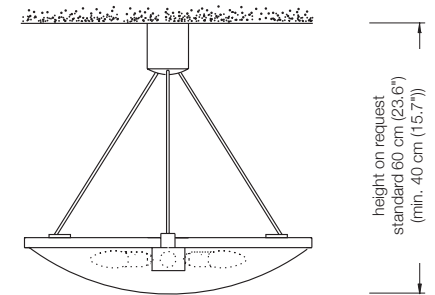

EREA 55

ceiling lamp

height: standard 60 cm (23.6")
or on request
(min. 40 cm (15.7") to max. 200 cm (78.7"))

shade: glass white-opal Ø 55 cm (21.7")

lampholder: 6 x E14, max. 6 x 60 W

dimmer: possible via house installation or Casambi*

EREA 55 – Ms	Solid brass polished, lacquered
EREA 55 – Mt	Solid brass matt brushed, lacquered
EREA 55 – Ni	Solid brass, nickel-plated
EREA 55 – Nm	Solid brass nickel-plated, matt brushed
EREA 55 – Cr	Solid brass, chrome-plated

Energy class: A++ to E
(Depending on the used bulb.)

* We recommend (without obligation) the following dimmer brands:

- GIRA 0307 00/102
- JUNG 1731 DD
- BERKER 2874
- FELLER 40300.FC
- BUSCH-JÄGER 6523U
- ARDITI 027505
- CASAMBI Dimmer 800598 / 800680
- KOPP 8033