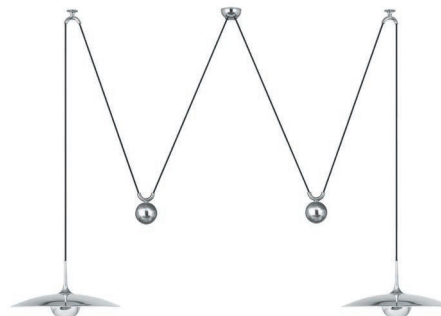

ONOS 40 S – side pull

Adjustable pendant lamp

shade: metal Ø 40 cm (15.7")
metal light diffuser

lampholder: E27, max. 100 W

- ONOS 40 S – Ms Solid brass polished, lacquered
- ONOS 40 S – Mt Solid brass matt brushed, lacquered
- ONOS 40 S – Ni Solid brass, nickel-plated
- ONOS 40 S – Nm Solid brass nickel-plated, matt brushed
- ONOS 40 S – Cr Solid brass, chrome-plated

ONOS 40 R – straight pull ceiling mounted

Adjustable pendant lamp

shade: metal Ø 40 cm (15.7")
metal light diffuser
lampholder: E27, max. 100 W

ONOS 40 R – Ms Solid brass polished, lacquered
ONOS 40 R – Mt Solid brass matt brushed, lacquered
ONOS 40 R – Ni Solid brass, nickel-plated
ONOS 40 R – Nm Solid brass nickel-plated, matt brushed
ONOS 40 R – Cr Solid brass, chrome-plated

ONOS 40 D – double pull

Adjustable pendant lamp

shade: metal Ø 40 cm (15.7")
metal light diffuser
lampholder: 2 x E27, max. 2 x 100 W

ONOS 40 D – Ms Solid brass polished, lacquered
ONOS 40 D – Mt Solid brass matt brushed, lacquered
ONOS 40 D – Ni Solid brass, nickel-plated
ONOS 40 D – Nm Solid brass nickel-plated, matt brushed
ONOS 40 D – Cr Solid brass, chrome-plated