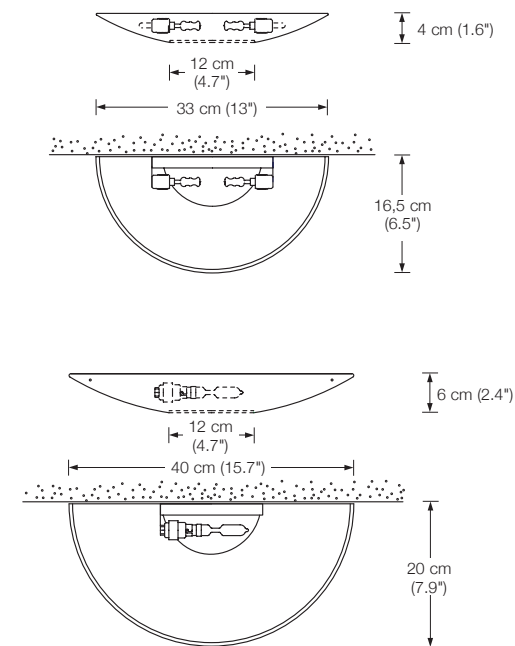

ERA 33

wall lamp

width: 33 cm (13")
bottom glass diffuser
lampholder: 2 x G9, max. 2 x 75 W / 230 V
bulb: 2 x OSRAM HALOPIN ECO 60 W incl.

ERA 33 – Ms Solid brass polished, lacquered
ERA 33 – Mt Solid brass matt brushed, lacquered
ERA 33 – Ni Solid brass, nickel-plated
ERA 33 – Nm Solid brass nickel-plated, matt brushed
ERA 33 – Cr Solid brass, chrome-plated

Optional: additional top glass diffuser
Please indicate with order

Energy class: D
This model will be sold with a class D bulb.

ERA 40

wall lamp

width: 40 cm (15.7")
bottom glass diffuser
lampholder: B15d, max. 150 W / 230 V
bulb: OSRAM HALOLUX CERAM ECO 100 W incl.

ERA 40 – Ms Solid brass polished, lacquered
ERA 40 – Mt Solid brass matt brushed, lacquered
ERA 40 – Ni Solid brass, nickel-plated
ERA 40 – Nm Solid brass nickel-plated, matt brushed
ERA 40 – Cr Solid brass, chrome-plated

Optional: additional top glass diffuser
Please indicate with order

Energy class: D
This model will be sold with a class D bulb.