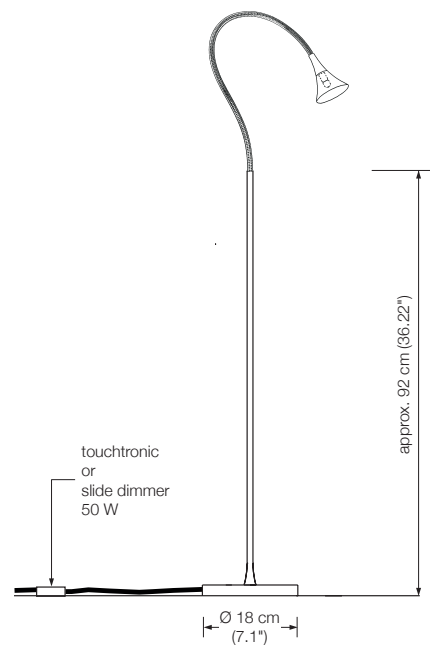

flexible and specially reinforced metal arm

height: approx. 140 cm (55.1")

shade: TEFLON white, Ø 7 cm (2.8")

lampholder: GY 6.35, max. 50 W 12 V

bulb: OSRAM HALOSTAR ECO
35 W $\hat{=}$ 50 W incl.

electric wire: 2,5 m (8.2 ft)

Energy class: B

This model will be sold with a class B bulb.

* also available: dimmer on cord

Please indicate with order.

INAS

floor reading lamp

height: 132 - 170 cm (52" - 66.9") adjustable
 shade: silk, conical or straight*
 lampholder: E27, max. 250 W
 bulb: 1 x OS E27 Parathom, dimmable
 1080 Lumen, 2700° K, 11 W $\hat{=}$ 75 W incl.
 electric wire: 4 m (13.1 ft)
 dimmer: on cord