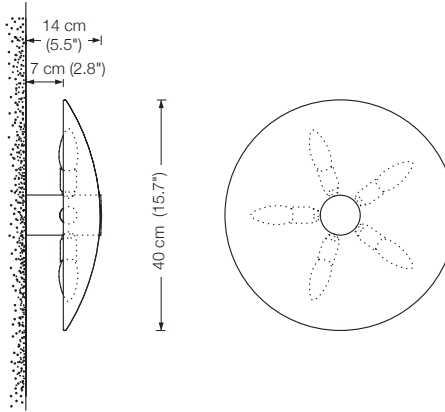

By request: 5 x E14 LED-bulb (60 W)
 Please indicate with order.

special length (distance to wall / ceiling) on request

Energy class: A++ to E
 (Depending on the used bulb.)

GELA 55
 ceiling lamp
 shade: glass white-opal Ø 55 cm (21.7")
 lampholder: 5 x E27, max. 5 x 100 W
 dimmer: possible via house installation or Casambi*