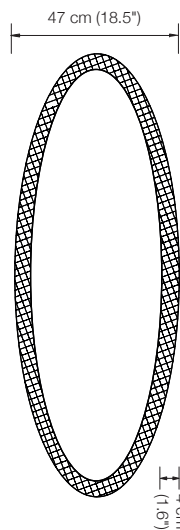

OVA

LED chandelier
height: adjustable 1.5 to 2 m (59.06" to 78.74") (standard)*
oval shade: 125 cm long, 47 wide, 4 cm high
(49.2" long, 18.5" wide, 1.6" high)
canopy: 47 cm long, 14 cm wide, 5 cm high
(18.5" long, 5.5" wide, 2" high)
illuminant: LED with glare protection incl.
light upwards and downwards
approx. 3.000 Lumen
colour rendering: > 90 Ra
dimmer: possible via house installation or Casambi**

OVA – Ms Solid brass polished, lacquered
OVA – Mt Solid brass matt brushed, lacquered
OVA – Ni Solid brass, nickel-plated
OVA – Nm Solid brass nickel-plated, matt brushed
OVA – Cr Solid brass, chrome-plated

Energy class: A++ to A.

* Other heights possible, each with a range of 50 cm (19.7").

** We recommend (without obligation) the following dimmer brands:

- GIRA 0307 00/102
- JUNG 1731 DD
- BERKER 2874
- FELLER 40300.RC
- BUSCH-JÄGER 6523U
- ARDITI 027505
- CASAMBI Dimmer 800598 / 800680
- KOPP 8033