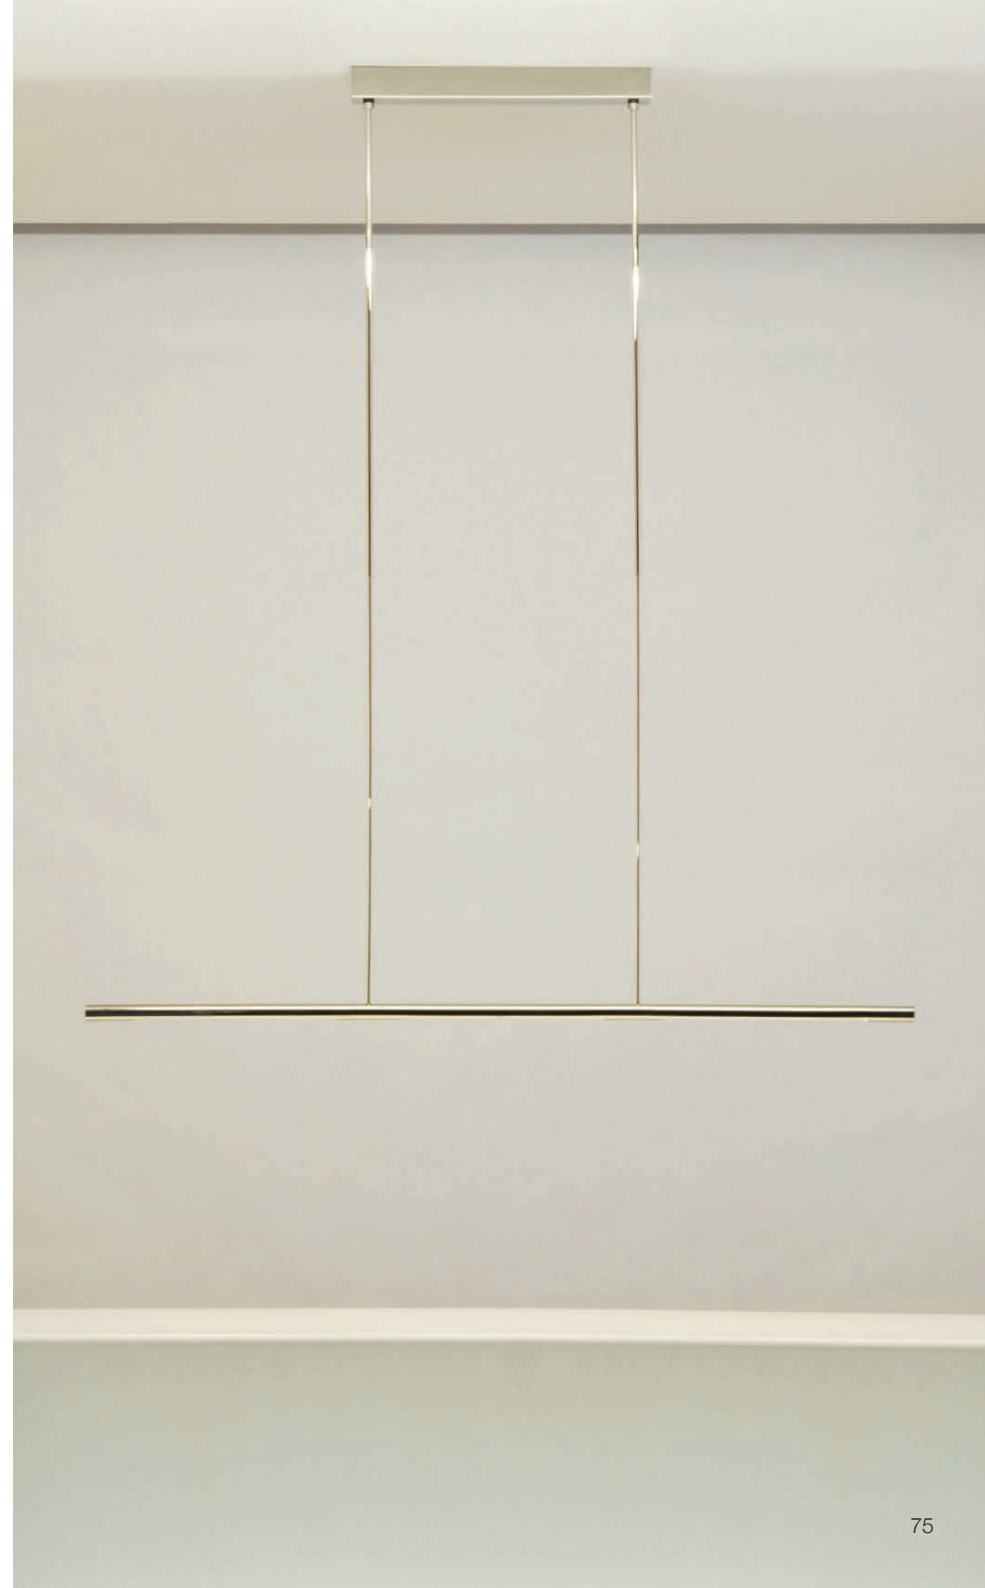

PEN 121

pendant lamp, height adjustable
outer light elements can be rotated (360°)

length: 121 cm (47.6")
canopy: 46,5 x 5 x 5 cm (18.3" x 2.0" x 2.0")
height: 80 to 140 cm (31.5" to 55.1") adjustable (standard)*
bulb: 3 x LED-Line 150 (approx. 24 watts in total) incl.
exchangeable
approx. 2200 Lumen
color temperature: warmwhite 2700 K
colour rendering: > 90 Ra
dimmer: possible via house installation or Casambi**

Energy class: A++ to A

* The following suspensions on request (without surcharge):

Overall height 105 – 200 cm (41.3" – 78.7")

Overall height 130 – 250 cm (51.2" – 98.4")

Other pendulum lengths possible on request (with additional charge)

PEN 142

pendant lamp, height adjustable
all light elements can be rotated (360°)

length: 142 cm (55.9")
 canopy: 53 x 5 x 5 cm (20.9" x 2.0" x 2.0")
 height: 80 to 140 cm (31.5" to 55.1") adjustable (standard)*
 bulb: 3 x LED-Line 150 (approx. 24 watts in total) incl. exchangeable approx. 2200 Lumen
 color temperature: warmwhite 2700 K
 colour rendering: > 90 Ra
 dimmer: possible via house installation or Casambi**