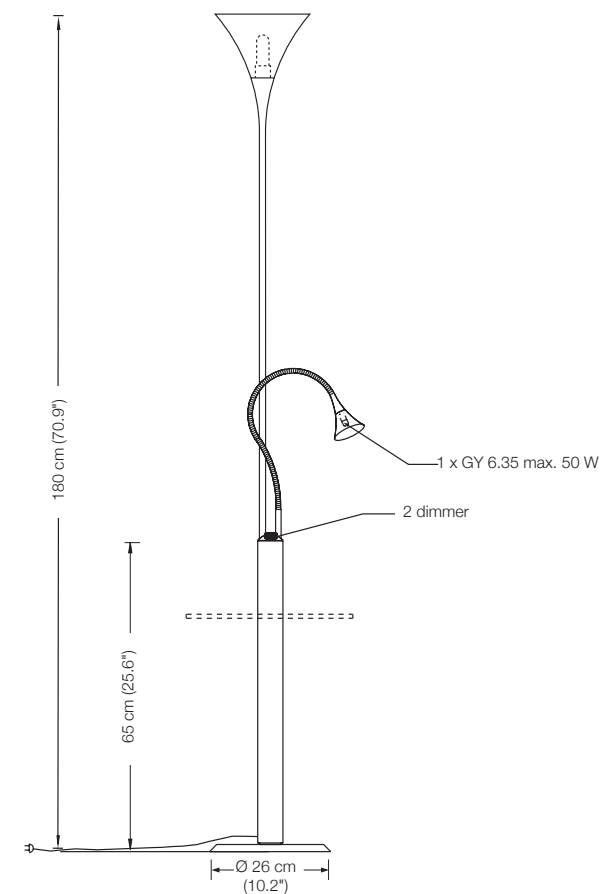

Energy class: D

This model will be sold with a class D bulb.

LONEA

floor lamp

height: 180 cm (70.9")
shade: glass white-opal, Ø 23 cm (9.1")
lampholder: E27, max. 250 W
bulb: 1 x OS E27 Superstar, dimmable
2452 Lumen, 2700° K, 21 W ≙ 150 W incl.
electric wire: 3 m (9.8 ft)
dimmer: on cord

Energy class floor lamp: A++ to E
(Depending on the used bulb.)
This model will be sold with a class A+ bulb.

LONEA SD

floor lamp

height: 160 - 190 cm (63" - 74.8") adjustable
shade: glass white-opal, Ø 23 cm (9.1")
lampholder:: E27, max. 250 W
bulb: 1 x OS E27 Superstar, dimmable
2452 Lumen, 2700° K, 21 W ≙ 150 W incl.
dimmer: built in

Optional:

glass tabletop Ø 36 cm (14.2"), height 50 cm (19.7"),
clear glass 10 mm (0.4")

Energy class floor lamp: A++ to E
(Depending on the used bulb.)

This model will be sold with a class A+ bulb.

Energy class reading lamp: B

This model will be sold with a class B bulb.

UNA

arc floor lamp
mounting between floor and ceiling
variable up to 3.20 m (126") room height
arc height adjustable

shade: metal, Ø 17 cm (6.7"), rotatable
lampholder: B15d, max. 250 W
bulb: OSRAM HALOLUX CERAM ECO 150 W incl.
electric wire: 5 m (16.4 ft)
dimmer: built in