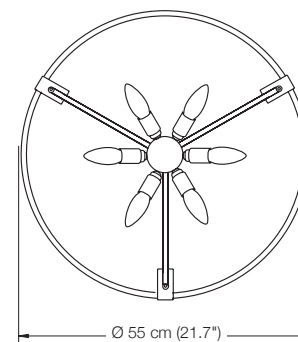

EREA 55

ceiling lamp

height: standard 60 cm (23.6")
or on request
(min. 40 cm (15.7") to max. 200 cm (78.7"))

shade: glass white-opal Ø 55 cm (21.7")

lampholder: 6 x E14, max. 6 x 60 W

dimmer: possible via house installation or Casambi*

EREA 55 – Ms	Solid brass polished, lacquered
EREA 55 – Mt	Solid brass matt brushed, lacquered
EREA 55 – Ni	Solid brass, nickel-plated
EREA 55 – Nm	Solid brass nickel-plated, matt brushed
EREA 55 – Cr	Solid brass, chrome-plated

Energy class: A++ to E
(Depending on the used bulb.)

* We recommend (without obligation) the following dimmer brands:

- GIRA 0307 00/102
- JUNG 1731 DD
- BERKER 2874
- FELLER 40300.FC
- BUSCH-JÄGER 6523U
- ARDITI 027505
- CASAMBI Dimmer 800598 / 800680
- KOPP 8033