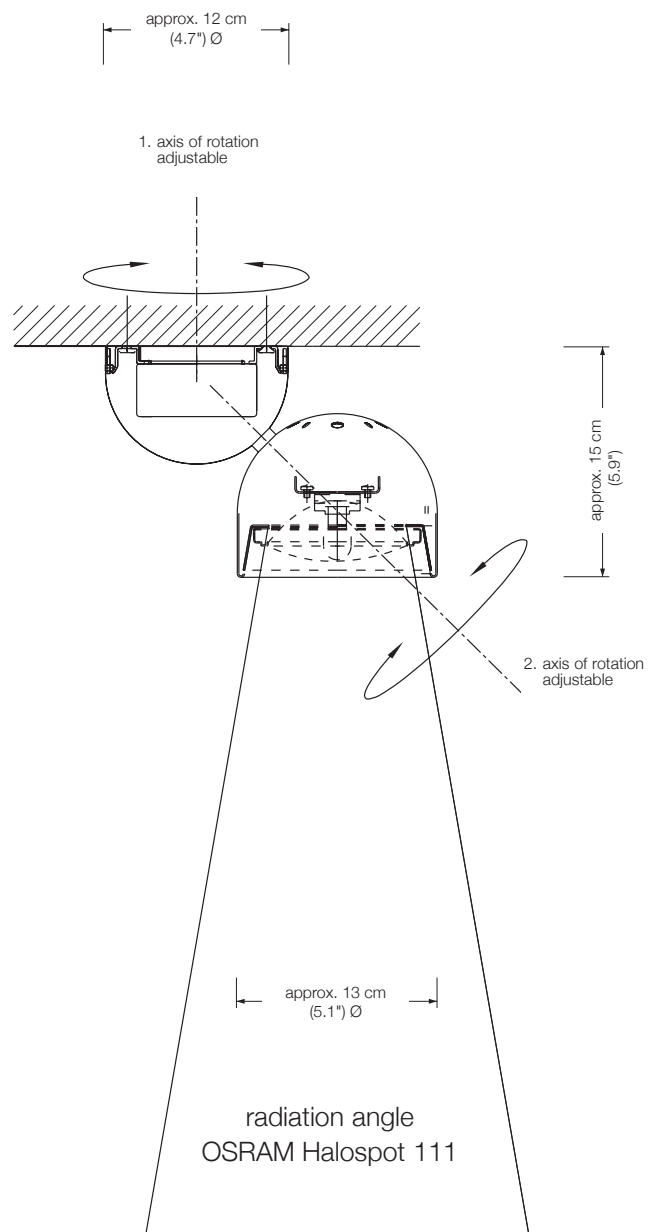

OYO

spotlight
swivelling to all sides
for reflector-lights

Ø wall installation: approx. 12 cm (4.7")
Ø shade: approx. 13 cm (5.1")
lampholder: G53
bulb: LED Spot (8,5 W $\hat{=}$ 50 W), 24 ° incl.*
dimmable
exchangeable
approx. 450 Lumen
color temperature: warmwhite 2700 K
colour rendering: > 90 Ra

OYO – Ms Solid brass polished, lacquered
OYO – Mt Solid brass matt brushed, lacquered
OYO – Ni Solid brass, nickel-plated
OYO – Nm Solid brass nickel-plated, matt brushed
OYO – Cr Solid brass, chrome-plated

* optional:

LED Spot (8,5 W $\hat{=}$ 50 W), 24 ° - 4000 K
LED Spot (8,5 W $\hat{=}$ 50 W), 40 ° - 2700 K
LED Spot (15,5 W $\hat{=}$ 75 W), 24 ° - 2700 K
LED Spot (15,5 W $\hat{=}$ 75 W), 24 ° - 4000 K
LED Spot (15,5 W $\hat{=}$ 75 W), 40 ° - 2700 K

Please indicate with order.

Energy class: A

This model will be sold with a class A bulb.