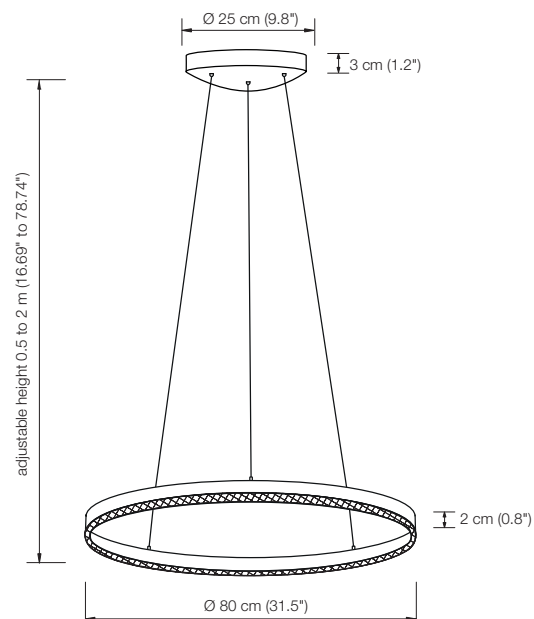

ONE 58

LED chandelier

height: adjustable 0,5 to 2 m (16.69" to 78.74") (standard)*

Ø ring: 58 cm (22.8")

Ø canopy: 25 cm (9.8")

illuminant: LED (31,4 Watt) with glare protection incl.
light upwards and downwards
approx. 3.020 Lumen

ONE 80

LED chandelier

height: adjustable 0.5 to 2 m (16.69" to 78.74") (standard)*

Ø ring: 80 cm (31.5")

Ø canopy: 25 cm (9.8")

illuminant: LED (43 Watt) with glare protection incl.
light upwards and downwards
approx. 4.200 Lumen

OVA

LED chandelier
 height: adjustable 1.5 to 2 m (59.06" to 78.74") (standard)*
 oval shade: 125 cm long, 47 wide, 4 cm high
 (49.2" long, 18.5" wide, 1.6" high)
 canopy: 47 cm long, 14 cm wide, 5 cm high
 (18.5" long, 5.5" wide, 2" high)
 illuminant: LED with glare protection incl.
 light upwards and downwards
 approx. 3.000 Lumen
 colour rendering: > 90 Ra
 dimmer: possible via house installation or Casambi**