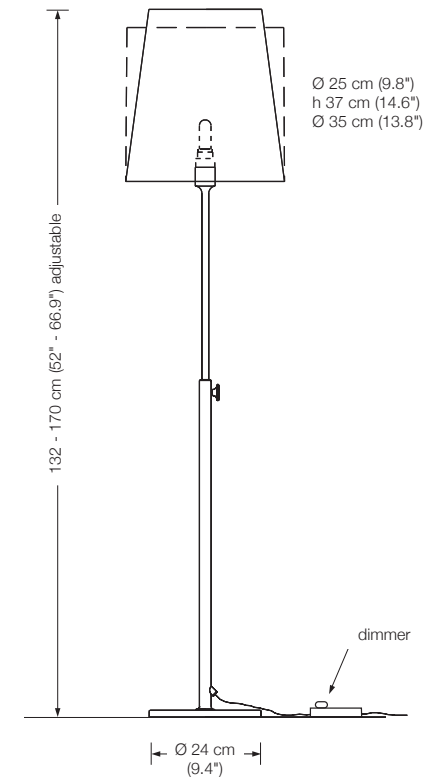

INAS

floor reading lamp

height: 132 - 170 cm (52" - 66.9") adjustable
shade: silk, conical or straight*
lampholder: E27, max. 250 W
bulb: 1 x OS E27 Parathom, dimmable
1080 Lumen, 2700° K, 11 W $\hat{=}$ 75 W incl.
electric wire: 4 m (13.1 ft)
dimmer: on cord

INAS – Ms Solid brass polished, lacquered
INAS – Mt Solid brass matt brushed, lacquered
INAS – Ni Solid brass, nickel-plated
INAS – Nm Solid brass nickel-plated, matt brushed
INAS – Cr Solid brass, chrome-plated

Energy class: A++ to E
(Depending on the used bulb.)

This model will be sold with a class A+ bulb.

* Please indicate with order.

fabric required: 120 x 60 cm (47.3" x 23.6")