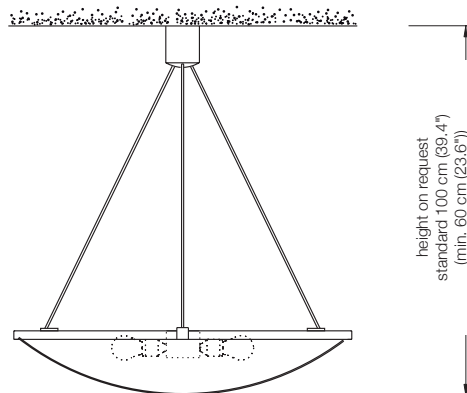

EREA 80

ceiling lamp
height: standard 100 cm (39.4")
or on request
(min. 60 cm (23.6") to max. 200 cm (78.7"))
shade: glass white-opal Ø 80 cm (31.5")
lampholder: 6 x E27, max. 6 x 205 W
dimmer: possible via house installation or Casambi*

EREA 80 – Ms Solid brass polished, lacquered
EREA 80 – Mt Solid brass matt brushed, lacquered
EREA 80 – Ni Solid brass, nickel-plated
EREA 80 – Nm Solid brass nickel-plated, matt brushed
EREA 80 – Cr Solid brass, chrome-plated

Energy class: A++ to E
(Depending on the used bulb.)

* We recommend (without obligation) the following dimmer brands:

- GIRA 0307 00/102
- JUNG 1731 DD
- BERKER 2874
- FELLER 40300.RC
- BUSCH-JÄGER 6523U
- ARDITI 027505
- CASAMBI Dimmer 800598 / 800680
- KOPP 8033