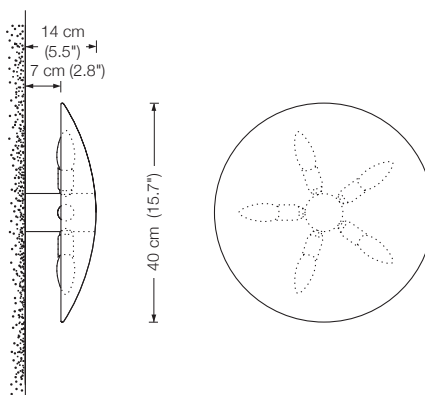

SELA 40

ceiling lamp
indirect lighting

shade: metal Ø 40 cm (15.7")
lampholder: 5 x E27, max. 5 x 100 W
dimmer: possible via house installation or Casambi*

SELA 40 – Ms Solid brass polished, lacquered
SELA 40 – Mt Solid brass matt brushed, lacquered
SELA 40 – Ni Solid brass, nickel-plated
SELA 40 – Nm Solid brass nickel-plated, matt brushed
SELA 40 – Cr Solid brass, chrome-plated

By request: 5 x E14 LED-bulb (60 W)
Please indicate with order.

special length (distance to wall / ceiling) on request

Energy class: A++ to E
(Depending on the used bulb.)

* We recommend (without obligation) the following dimmer brands:

- GIRA 0307 00/102
- JUNG 1731 DD
- BERKER 2874
- FELLER 40300.FC
- BUSCH-JÄGER 6523U
- ARDITI 027505
- CASAMBI Dimmer 800598 / 800680
- KOPP 8033