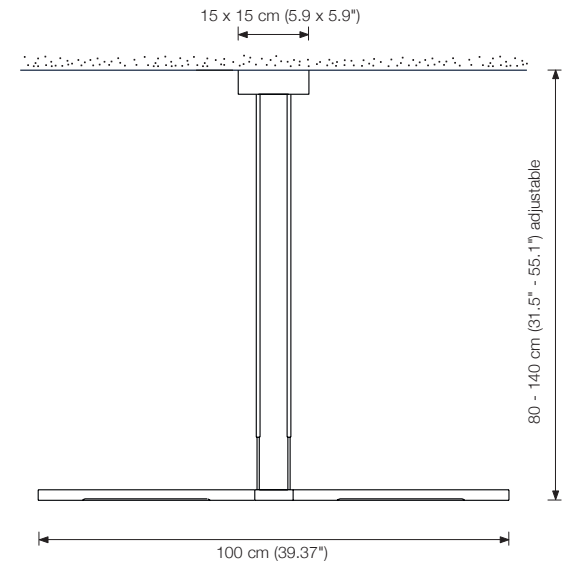

PEN 100

pendant lamp, height adjustable
both light elements can be rotated (360°)

length: 100 cm (39.4")
canopy: 15 x 15 x 5 cm (5.9" x 5.9" x 2.0")
height: 80 to 140 cm (31.5" to 55.1") adjustable (standard)*
illuminant: 2 x LED-Line 150 (approx. 12 watts in total) incl.
exchangeable
approx. 1200 Lumen
color temperature: warmwhite 2700 K
colour rendering: > 90 Ra
dimmer: possible via house installation or Casambi**

PEN 100 – Ms	Solid brass polished, lacquered
PEN 100 – Mt	Solid brass matt brushed, lacquered
PEN 100 – Ni	Solid brass, nickel-plated
PEN 100 – Nm	Solid brass nickel-plated, matt brushed
PEN 100 – Cr	Solid brass, chrome-plated

Energy class: A++ to A

* The following suspensions on request (without surcharge):

Overall height 105 – 200 cm (41.3" – 78.7")

Overall height 130 – 250 cm (51.2" – 98.4")

Other pendulum lengths possible on request (with additional charge)

** We recommend (without obligation) the following dimmer brands:

- GIRA 0307 00/102
- JUNG 1731 DD
- BERKER 2874
- FELLER 40300.RC
- BUSCH-JÄGER 6523U
- ARDITI 027505
- CASAMBI Dimmer 800598 / 800680
- KOPP 8033