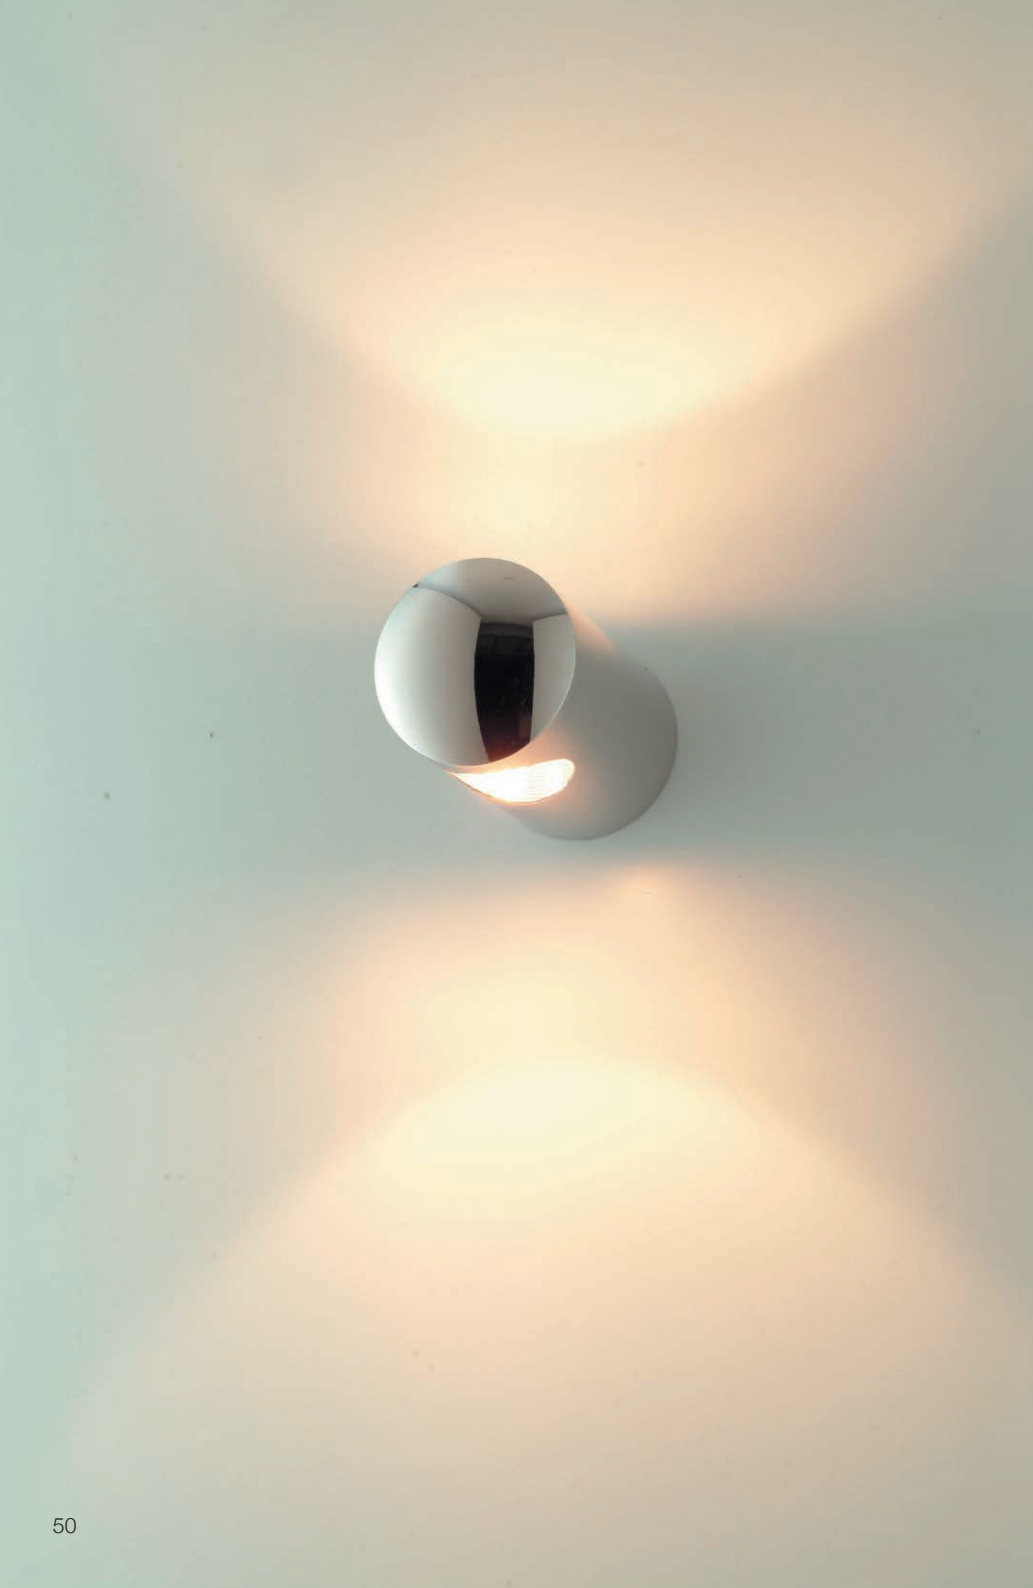

CINA W

wall lamp

width: approx. 14 cm (5.5")
lampholder: G9, max 75 W
bulb: OSRAM HALOPIN ECO 33 W incl.

CINA W – Ms Solid brass polished, lacquered
CINA W – Mt Solid brass matt brushed, lacquered
CINA W – Ni Solid brass, nickel-plated
CINA W – Nm Solid brass nickel-plated, matt brushed
CINA W – Cr Solid brass, chrome-plated

Energy class: D

This model will be sold with a class D bulb.