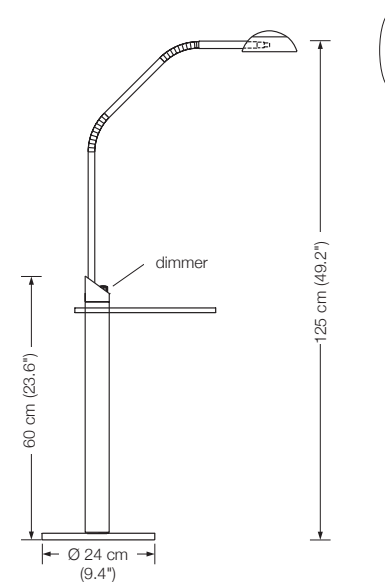

YON G

floor reading lamp

with glass tabletop Ø 30 cm (11.8"), clear glass
height: adjustable
shade: metal Ø 12 cm (4.7"), rotatable
lampholder: GY6.35, max. 50 W / 12 V
bulb: OSRAM HALOSTAR ECO 35 W $\triangleq$ 50 W incl.
electric wire: 4 m (13.1 ft)
dimmer: on cord

YON G – Ms Solid brass polished, lacquered
YON G – Mt Solid brass matt brushed, lacquered
YON G – Ni Solid brass, nickel-plated
YON G – Nm Solid brass nickel-plated, matt brushed
YON G – Cr Solid brass, chrome-plated

Energy class: B

This model will be sold with a class B bulb.