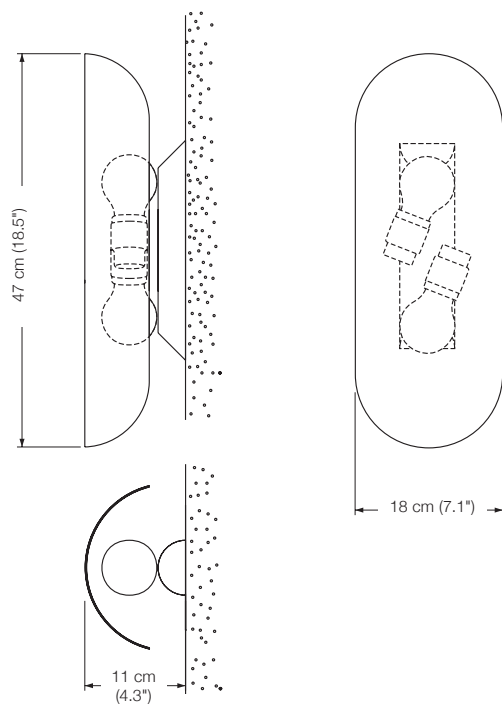

ALIA

wall lamp
indirect light

height: 47 cm (18.5")

shade: metal

lampholder: 2 x E27, max. 2 x 100 W

bulb: 2 x OS E27 Parathom, dimmable
à 1080 Lumen, 2700° K, 11 W $\hat{=}$ 75 W incl.

ALIA – Ms Solid brass polished, lacquered

ALIA – Mt Solid brass matt brushed, lacquered

ALIA – Ni Solid brass, nickel-plated

ALIA – Nm Solid brass nickel-plated, matt brushed

ALIA – Cr Solid brass, chrome-plated

Energy class: A++ to E

(Depending on the used bulb.)

This model will be sold with a class A+ bulb.