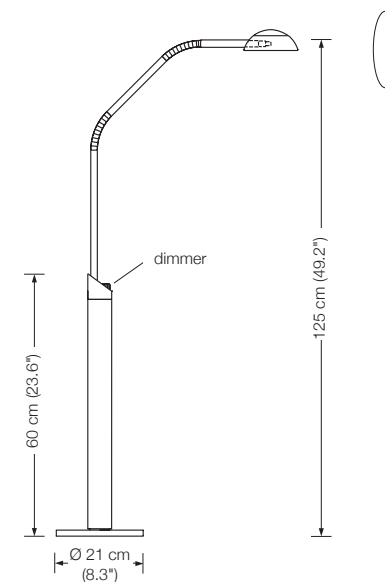

YON

floor reading lamp

height: adjustable
shade: metal Ø 12 cm (4.7"), rotatable
lampholder: GY6.35, max. 50 W / 12 V
bulb: OSRAM HALOSTAR ECO 35 W $\triangleq$ 50 W incl.
electric wire: 4 m (13.1 ft)
dimmer: on cord

YON – Ms Solid brass polished, lacquered
YON – Mt Solid brass matt brushed, lacquered
YON – Ni Solid brass, nickel-plated
YON – Nm Solid brass nickel-plated, matt brushed
YON – Cr Solid brass, chrome-plated

Energy class: B

This model will be sold with a class B bulb.