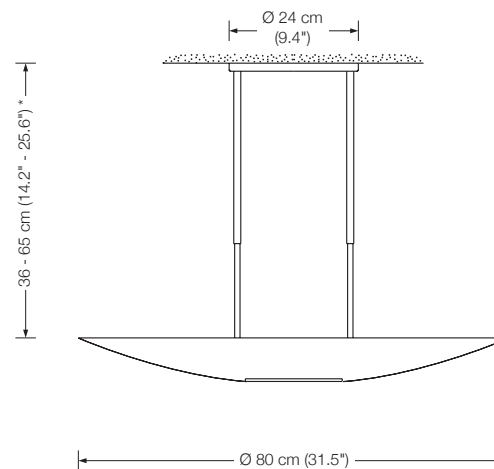

SOLA 80

ceiling lamp
direct and indirect light
bottom glass diffuser
height: 36 - 65 cm (14.2" - 25.6") adjustable *
shade: metal Ø 80 cm (31.5")
lampholder: R7s, max. 500 W
bulb: OSRAM HALOLINE ECO 400 W incl.
dimmer: possible via house installation

SOLA 80 – Ms	Solid brass polished, lacquered
SOLA 80 – Mt	Solid brass matt brushed, lacquered
SOLA 80 – Ni	Solid brass, nickel-plated
SOLA 80 – Nm	Solid brass nickel-plated, matt brushed
SOLA 80 – Cr	Solid brass, chrome-plated

Energy class: D
This model will be sold with a class D bulb.

* special length on request