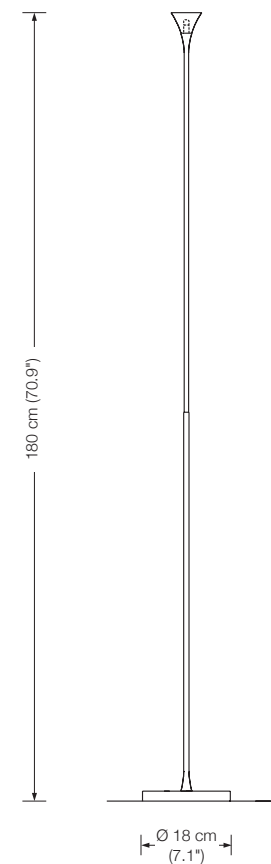

LOT

floor lamp
height: 180 cm (70.9")
shade: TEFLON white Ø 7 cm (2.8")
lampholder: GY 6.35, max. 50 W / 12 V
bulb: OSRAM HALOSTAR ECO
35 W $\hat{=}$ 50 W incl.
electric wire: 2,5 m (8.2 ft)
dimmer: sensor (touch dimmer) *

LOT – Ms Solid brass polished, lacquered
LOT – Mt Solid brass matt brushed, lacquered
LOT – Ni Solid brass, nickel-plated
LOT – Nm Solid brass nickel-plated, matt brushed
LOT – Cr Solid brass, chrome-plated

* also available: dimmer on cord
Please indicate with order

Energy class: B
This model will be sold with a class B bulb.