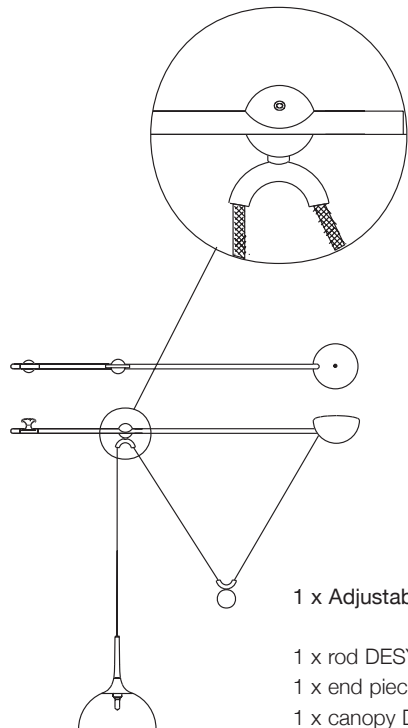

This upper
cable guide is a
lockable hook.

1 x Adjustable pendant lamp – S (side pull)

1 x rod DESY-ST
1 x end piece DESY-E
1 x canopy DESY-S