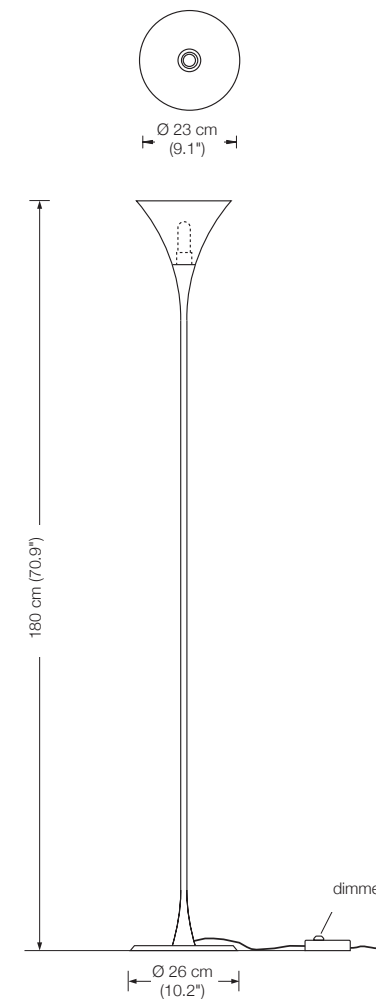

total height 95 – 135 cm (37.4" – 53.1") (standard)

total height 125 – 195 cm (49.2" – 76.8")

total height 185 – 315 cm (72.8" – 124")

Other options available on request.

Please indicate with order.

** These lamps are equipped with 3 electronic transformers of 210 VA capacity each.

LOT

floor lamp
height: 180 cm (70.9")
shade: TEFLON white Ø 7 cm (2.8")
lampholder: GY 6.35, max. 50 W / 12 V
bulb: OSRAM HALOSTAR ECO
35 W $\hat{=}$ 50 W incl.
electric wire: 2,5 m (8.2 ft)
dimmer: sensor (touch dimmer) *

Energy class: D

This model will be sold with a class D bulb.

LONEA

floor lamp

height: 180 cm (70.9")
shade: glass white-opal, Ø 23 cm (9.1")
lampholder: E27, max. 250 W
bulb: 1 x OS E27 Superstar, dimmable
2452 Lumen, 2700° K, 21 W ≙ 150 W incl.
electric wire: 3 m (9.8 ft)
dimmer: on cord

Energy class floor lamp: A++ to E
(Depending on the used bulb.)
This model will be sold with a class A+ bulb.

LONEA SD

floor lamp

height: 160 - 190 cm (63" - 74.8") adjustable
shade: glass white-opal, Ø 23 cm (9.1")
lampholder:: E27, max. 250 W
bulb: 1 x OS E27 Superstar, dimmable
2452 Lumen, 2700° K, 21 W ≙ 150 W incl.
dimmer: built in