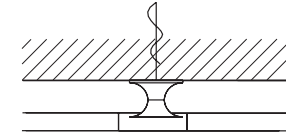

DESY-M

center piece

- Ms Solid brass polished, lacquered
- Mt Solid brass matt brushed, lacquered
- Ni Solid brass, nickel-plated
- Nm Solid brass nickel-plated, matt brushed
- Cr Solid brass, chrome-plated