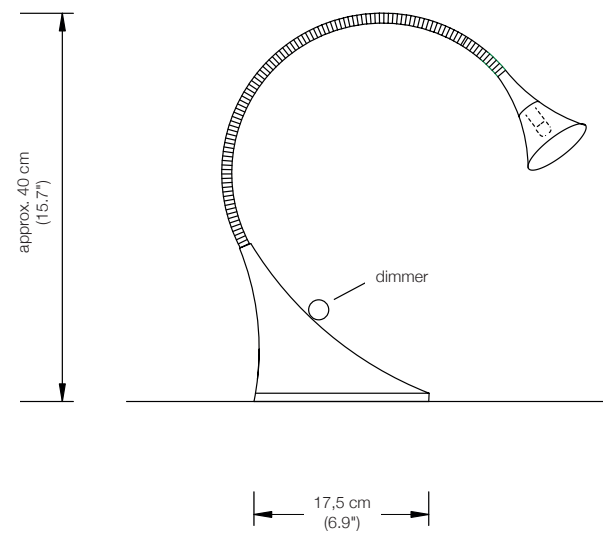

ESA

table lamp
flexible and specially reinforced metal arm

height: up to 50 cm (19.7")
shade: TEFLON white, Ø 7 cm (2.8")
lampholder: GY 6.35, max. 20 W
bulb: OSRAM HALOSTAR IRC 20 W incl.
electric wire: 2,5 m (8.2 ft)
dimmer: built in