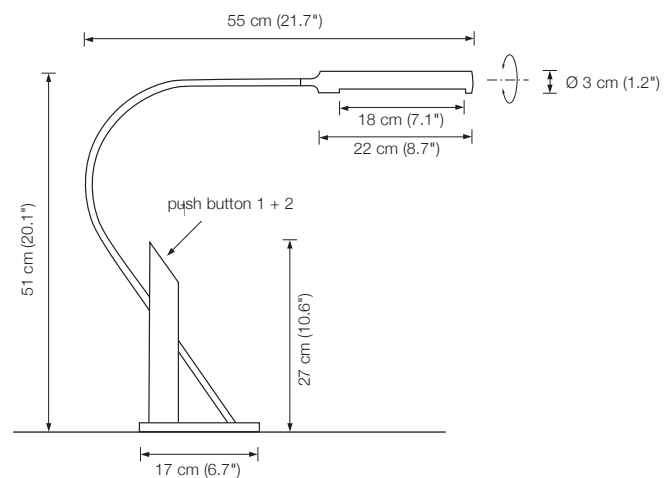

Energy class: A++ to E
 (Depending on the used bulb.)
 This model will be sold with a class A+ bulb.

* fabric required: 50 x 80 cm (19.7" x 31.5")

TOPAN

table lamp
 height: 51 cm (20.1")
 width: 55 cm (21.7")
 shade: Ø 3 cm (1.2"), approx. 23 cm (9.1") long, 180° rotatable
 bulb: LED-Line TW (approx. 12,5 W) incl., exchangeable
 approx. 1330 Lumen
 color temperature: infinitely variable from 2700° – 5700° K
 push button 1: tuning white
 push button 2: on / off / dimming
 colour rendering: > 92 Ra
 electric wire: 3 m (9.8 ft) textile cable black (standard)
 dimmer: built in

Energy class: A++ to A

TOLED

desk lamp

height: 45 cm (17.7")
width: 70 cm (27.6")
shade: rotatable
bulb: LED-Line 150 (approx. 6 Watt) incl.
exchangeable
approx. 600 Lumen
color temperature: warmwhite 2700 Kelvin
colour rendering: > 90 Ra
electric wire: 2,5 m (8.2 ft)