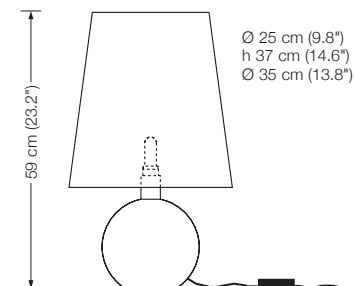

ORA 20

table lamp
metal ball Ø 20 cm (7.9")
height: 59 cm (23.2")
shade: silk*
lampholder: E27, max. 150 W
bulb: 1 x OS E27 Parathom, dimmable
1080 Lumen, 2700° K, 11 W ≙ 75 W incl.
electric wire: 3 m (9.8 ft)
dimmer: on cord

ORA 20 – Ms Solid brass polished, lacquered
ORA 20 – Mt Solid brass matt brushed, lacquered
ORA 20 – Ni Solid brass, nickel-plated
ORA 20 – Nm Solid brass nickel-plated, matt brushed
ORA 20 – Cr Solid brass, chrome-plated

* fabric required: 120 x 60 cm (47.2" x 23.6")

ORA 25

table lamp
metal ball Ø 25 cm (9.8")
height: 71 cm (28")
shade: silk*
lampholder: E27, max. 150 W
bulb: 1 x OS E27 Parathom, dimmable
1080 Lumen, 2700° K, 11 W ≙ 75 W incl.
electric wire: 3 m (9.8 ft)
dimmer: on cord

ORA 25 – Ms Solid brass polished, lacquered
ORA 25 – Mt Solid brass matt brushed, lacquered
ORA 25 – Ni Solid brass, nickel-plated
ORA 25 – Nm Solid brass nickel-plated, matt brushed
ORA 25 – Cr Solid brass, chrome-plated

* fabric required: 140 x 70 cm (55.1" x 27.6")

Energy class ORA 20 / 25: A++ to E
(Depending on the used bulb.)
This model will be sold with a class A+ bulb.