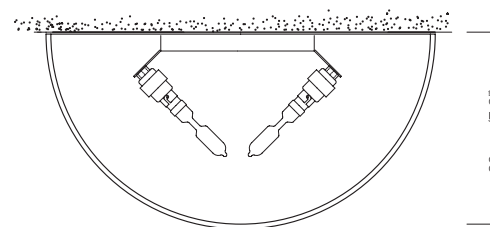

VEA

wall lamp

width: 40 cm (15,7")
shade: glass white-opal
top glass diffuser
lampholder:: 2 x B15d, max. 2 x 150 W
bulb:: 2 x OSRAM HALOLUX CERAM ECO
100 W incl.

VEA – Ms Solid brass polished, lacquered
VEA – Mt Solid brass matt brushed, lacquered
VEA – Ni Solid brass, nickel-plated
VEA – Nm Solid brass nickel-plated, matt brushed
VEA – Cr Solid brass, chrome-plated

Energy class: D

This model will be sold with a class D bulb.