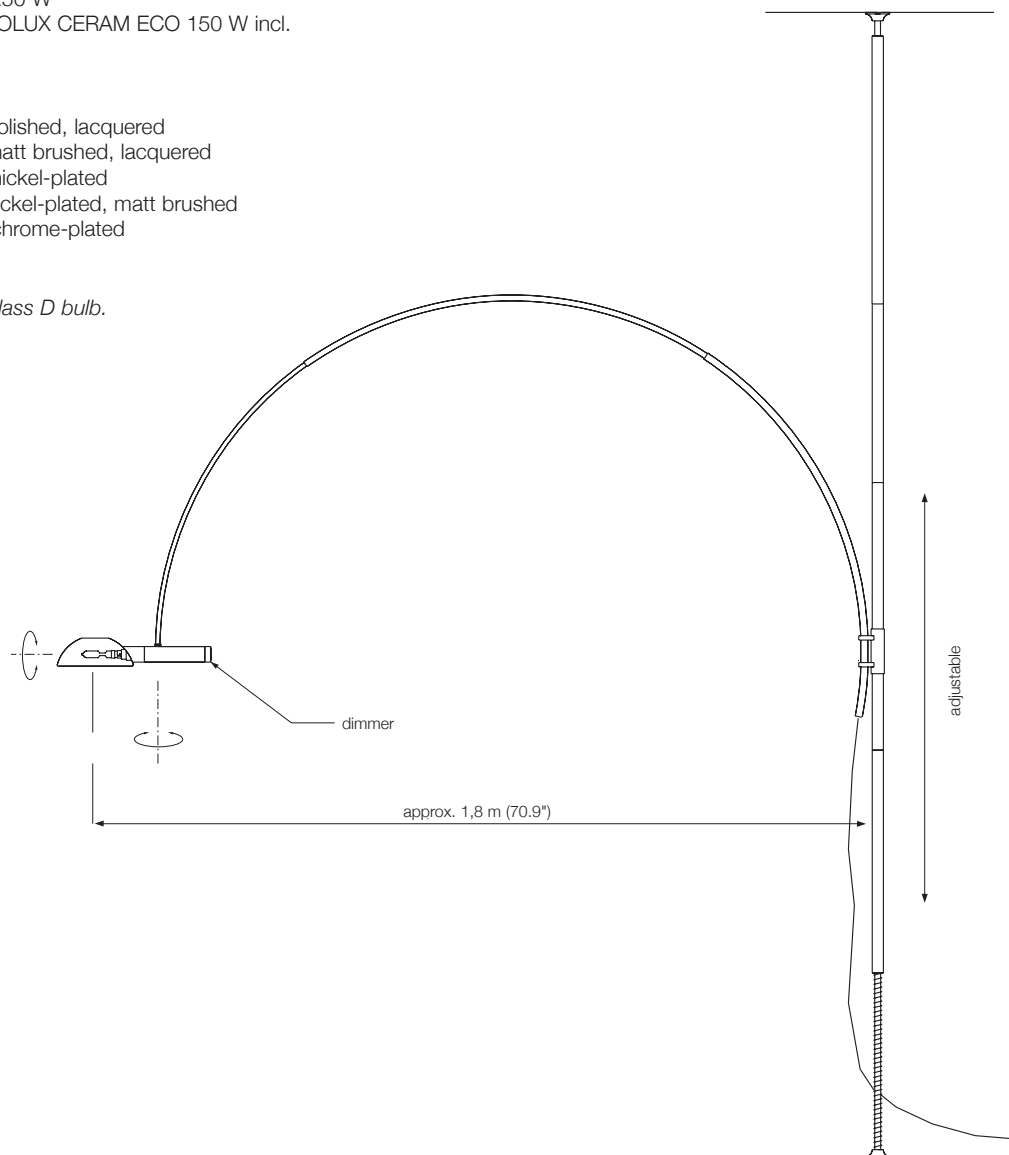

UNA

arc floor lamp
mounting between floor and ceiling
variable up to 3.20 m (126") room height
arc height adjustable

shade: metal, Ø 17 cm (6.7"), rotatable
lampholder: B15d, max. 250 W
bulb: OSRAM HALOLUX CERAM ECO 150 W incl.
electric wire: 5 m (16.4 ft)
dimmer: built in

UNA – Ms Solid brass polished, lacquered
UNA – Mt Solid brass matt brushed, lacquered
UNA – Ni Solid brass, nickel-plated
UNA – Nm Solid brass nickel-plated, matt brushed
UNA – Cr Solid brass, chrome-plated

Energy class: D

This model will be sold with a class D bulb.