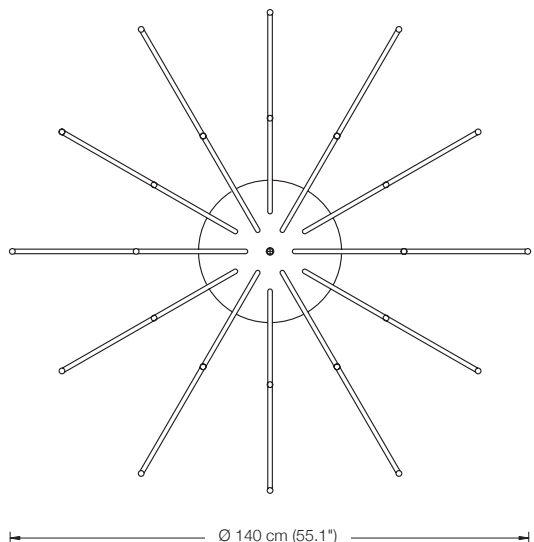

total height 95 – 135 cm (37.4" – 53.1") (standard)

total height 125 – 195 cm (49.2" – 76.8")

total height 185 – 315 cm (72.8" – 124")

Other options available on request.

Please indicate with order.

** These lamps are equipped with 3 electronic transformers of 210 VA capacity each.