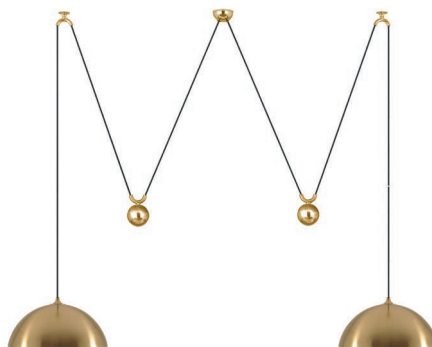

DUOS 36 S – side pull

Adjustable pendant lamp

shade: metal Ø 36 cm (14.2")

lampholder: E27, max. 100 W

- DUOS 36 S – Ms Solid brass polished, lacquered
- DUOS 36 S – Mt Solid brass matt brushed, lacquered
- DUOS 36 S – Ni Solid brass, nickel-plated
- DUOS 36 S – Nm Solid brass nickel-plated, matt brushed
- DUOS 36 S – Cr Solid brass, chrome-plated

DUOS 36 R – straight pull ceiling mounted

Adjustable pendant lamp

shade: metal Ø 36 cm (14.2")

lampholder: E27, max. 100 W

- DUOS 36 R – Ms Solid brass polished, lacquered
- DUOS 36 R – Mt Solid brass matt brushed, lacquered
- DUOS 36 R – Ni Solid brass, nickel-plated
- DUOS 36 R – Nm Solid brass nickel-plated, matt brushed
- DUOS 36 R – Cr Solid brass, chrome-plated

DUOS 36 D – double pull

Adjustable pendant lamp

shade: metal Ø 36 cm (14.2")

lampholder: 2 x E27, max. 2 x 100 W

- DUOS 36 D – Ms Solid brass polished, lacquered
- DUOS 36 D – Mt Solid brass matt brushed, lacquered
- DUOS 36 D – Ni Solid brass, nickel-plated
- DUOS 36 D – Nm Solid brass nickel-plated, matt brushed
- DUOS 36 D – Cr Solid brass, chrome-plated