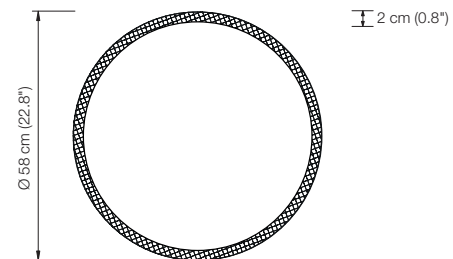

ONE 58

LED chandelier

height: adjustable 0,5 to 2 m (16.69" to 78.74") (standard)*

Ø ring: 58 cm (22.8")

Ø canopy: 25 cm (9.8")

illuminant: LED (31,4 Watt) with glare protection incl.
light upwards and downwards
approx. 3.020 Lumen

ONE 80

LED chandelier

height: adjustable 0.5 to 2 m (16.69" to 78.74") (standard)*

Ø ring: 80 cm (31.5")

Ø canopy: 25 cm (9.8")

illuminant: LED (43 Watt) with glare protection incl.
light upwards and downwards
approx. 4.200 Lumen