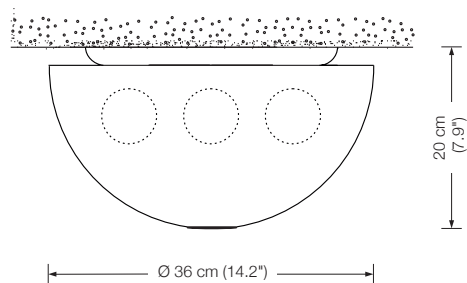

OLA 36

ceiling lamp

height: 20 cm (7.9")
shade: glass white-opal, Ø 36 cm (14.2")
lampholder: 3 x E27, max. 3 x 100 W
bulb: 3 x OS E27 Parathom, dimmable
à 1080 Lumen, 2700° K, 11 W $\hat{=}$ 75 W incl.
dimmer: possible via house installation

OLA 36 – Ms Solid brass polished, lacquered
OLA 36 – Mt Solid brass matt brushed, lacquered
OLA 36 – Ni Solid brass, nickel-plated
OLA 36 – Nm Solid brass nickel-plated, matt brushed
OLA 36 – Cr Solid brass, chrome-plated

Energy class: A++ to E

(Depending on the used bulb.)

This model will be sold with a class A+ bulb.