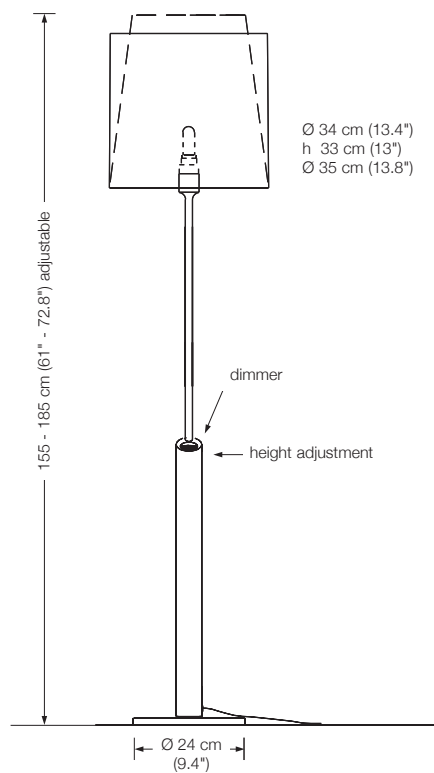

PIN – Cr Solid brass, chrome-plated

Energy class: A++ to A

PIN d

floor reading lamp

height: 105 - 140 cm (41.3" - 55.1") adjustable

width: approx. 52 cm (20.5")

bulb: LED-Line 150 (approx. 8,4 Watt) incl.
exchangeable
approx. 840 Lumen

Energy class: A++ to E
 (Depending on the used bulb.)

This model will be sold with a class A+ bulb.

* Please indicate with order.

fabric required: 120 x 60 cm (47.3" x 23.6")

INAS SD

floor reading lamp

height: 155 - 185 cm (61" - 72.8") adjustable
shade: silk, conical or straight*
lampholder: E27, max. 250 W
bulb: 1 x OS E27 Parathom, dimmable
1080 Lumen, 2700° K, 11 W $\hat{=}$ 75 W incl.
electric wire: 4 m (13.1 ft)
dimmer: built in

Energy class: A++ to E

(Depending on the used bulb.)

This model will be sold with a class A+ bulb.

* Please indicate with order.

fabric required: 120 x 60 cm (47.3" x 23.6")

YON

floor reading lamp

height: adjustable
shade: metal Ø 12 cm (4.7"), rotatable
lampholder: GY6.35, max. 50 W / 12 V
bulb: OSRAM HALOSTAR ECO 35 W \triangleq 50 W incl.
electric wire: 4 m (13.1 ft)
dimmer: on cord