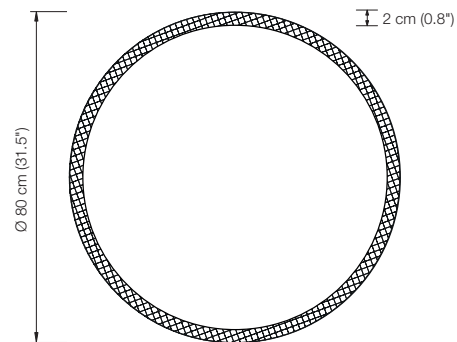

ONE 80

LED chandelier

height: adjustable 0.5 to 2 m (16.69" to 78.74") (standard)*

Ø ring: 80 cm (31.5")

Ø canopy: 25 cm (9.8")

illuminant: LED (43 Watt) with glare protection incl.
light upwards and downwards
approx. 4.200 Lumen

colour temperature: warm white 2700 K

colour rendering: > 90 Ra

dimmer: possible via house installation or Casambi**

ONE 80 – Ms	Solid brass polished, lacquered
ONE 80 – Mt	Solid brass matt brushed, lacquered
ONE 80 – Ni	Solid brass, nickel-plated
ONE 80 – Nm	Solid brass nickel-plated, matt brushed
ONE 80 – Cr	Solid brass, chrome-plated

Energy class: A++ to A.

* Other heights: available on request

** We recommend (without obligation) the following dimmer brands:

- GIRA 0307 00/102
- JUNG 1731 DD
- BERKER 2874
- FELLER 40300.FC
- BUSCH-JÄGER 6523U
- ARDITI 027505
- CASAMBI Dimmer 800598 / 800680
- KOPP 8033