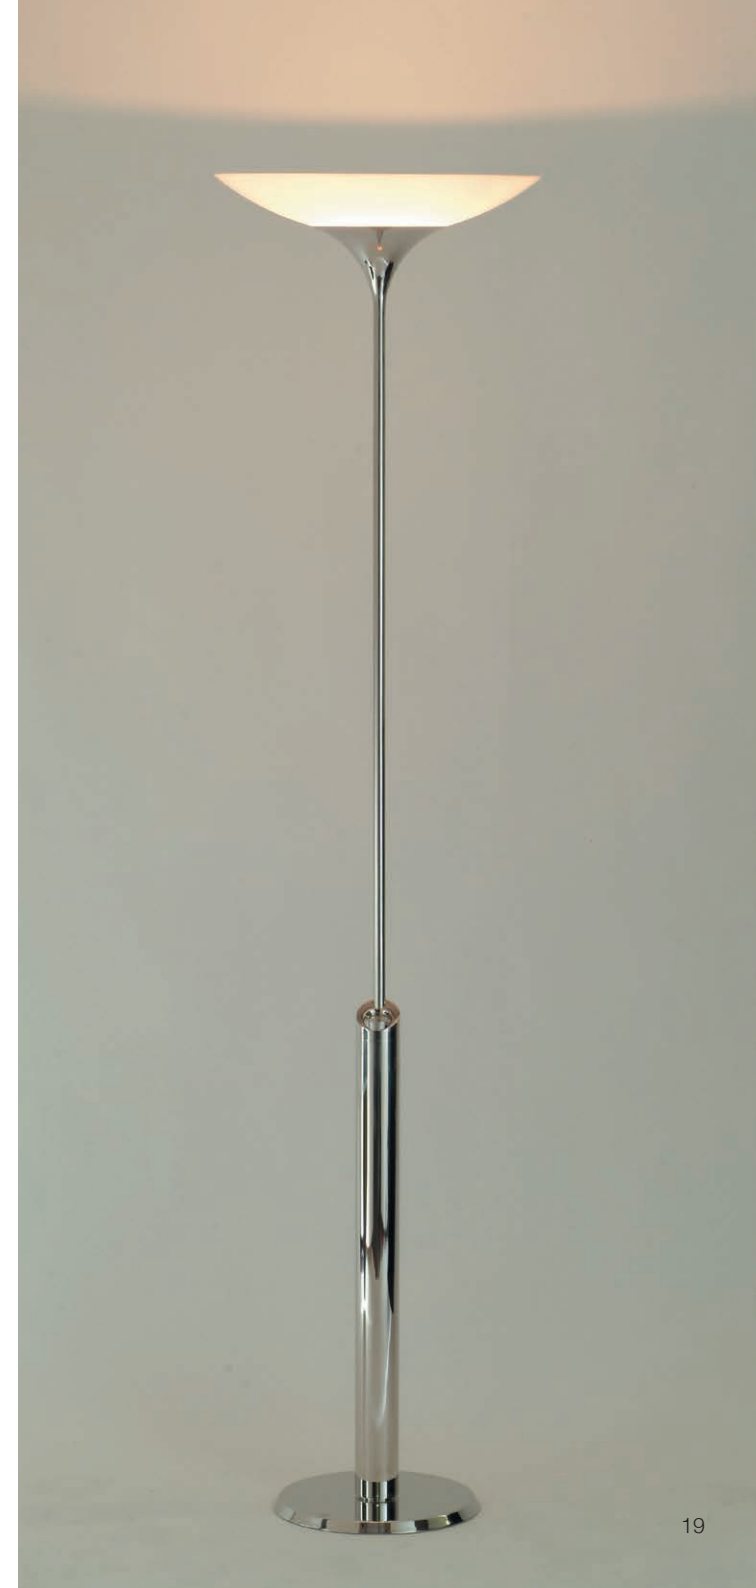

TAOS 55 SD

floor lamp

height: 160 - 190 cm (63" - 74.8") adjustable
shade: glass white-opal Ø 55 cm (21.7")
lampholder: E27, max. 250 W
bulb: 1 x OS E27 Parathom, dimmable
1080 Lumen, 2700° K, 11 W ≙ 75 W incl.
electric wire: 3 m (9.8 ft)
dimmer: built in

TAOS 55 SD – Ms Solid brass polished, lacquered
TAOS 55 SD – Mt Solid brass matt brushed, lacquered
TAOS 55 SD – Ni Solid brass, nickel-plated
TAOS 55 SD – Nm Solid brass nickel-plated, matt brushed
TAOS 55 SD – Cr Solid brass, chrome-plated

TAOS 40 SD

floor lamp

height: 160 - 190 cm (63" - 74.8") adjustable
shade: glass white-opal Ø 40 cm (15.7")
lampholder: E27, max. 250 W
bulb: 1 x OS E27 Parathom, dimmable
1080 Lumen, 2700° K, 11 W ≙ 75 W incl.
electric wire: 3 m (9.8 ft)
dimmer: built in

TAOS 40 SD – Ms Solid brass polished, lacquered
TAOS 40 SD – Mt Solid brass matt brushed, lacquered
TAOS 40 SD – Ni Solid brass, nickel-plated
TAOS 40 SD – Nm Solid brass nickel-plated, matt brushed
TAOS 40 SD – Cr Solid brass, chrome-plated

Energy class TAOS 55 SD / 40 SD: A++ to E
(Depending on the used bulb.)
This model will be sold with a class A+ bulb.