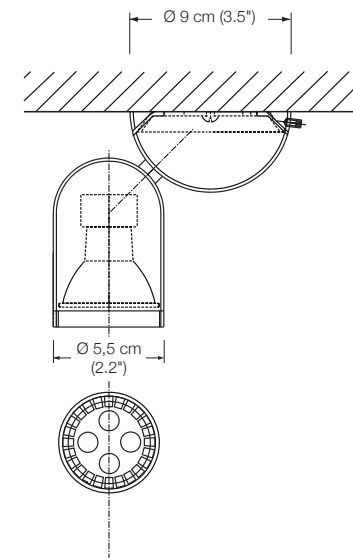

OY

spot
rotatable 360°
height of shade: 8,4 cm (3.3")
Ø shade: 5,5 cm (2.2")
Ø canopy: 9 cm (3.5")
lampholder: GU 10 (high-voltage)
bulb: LED Spot Retrofit (4,6 Watt) incl.
dimnable
exchangeable
approx. 575 Lumen
color temperature: warmwhite 2700 Kelvin
colour rendering: > 90 Ra

OY – Ms Solid brass polished, lacquered
OY – Mt Solid brass matt brushed, lacquered
OY – Ni Solid brass, nickel-plated
OY – Nm Solid brass nickel-plated, matt brushed
OY – Cr Solid brass, chrome-plated

Energy class: A++ to A

Replacement bulbs can be ordered through VS Manufaktur.