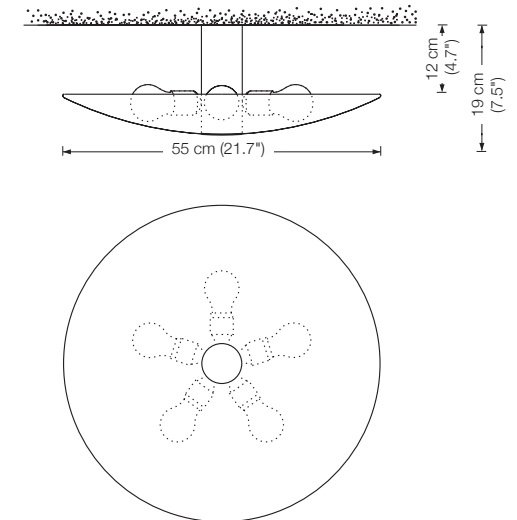

GELA 80
ceiling lamp
shade: glass white-opal Ø 80 cm (31.5")
lampholder: 7 x E27, max. 7 x 100 W
dimmer: possible via house installation or Casambi*

GELA 80 – Ms Solid brass polished, lacquered
GELA 80 – Mt Solid brass matt brushed, lacquered
GELA 80 – Ni Solid brass, nickel-plated
GELA 80 – Nm Solid brass nickel-plated, matt brushed
GELA 80 – Cr Solid brass, chrome-plated

By request: 7 x E27 LED-bulb (75 W)
Please indicate with order.

special length (distance to ceiling) on request

Energy class: A++ to E
(Depending on the used bulb.)