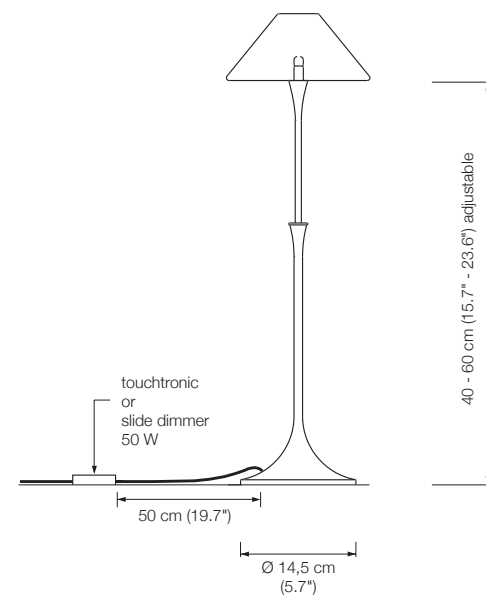

TES

table lamp

height: 40 - 60 cm (15.7" - 23.6") adjustable
shade: TEFLON white, Ø 18 cm (7.1")
lampholder: GY6.35, max. 50 W / 12 V
bulb:: OSRAM HALOSTAR ECO 35 W $\hat{=}$ 50 W incl.
electric wire: 2,5 m (8.2 ft)
dimmer: sensor (touch dimmer)*

TES – Ms Solid brass polished, lacquered
TES – Mt Solid brass matt brushed, lacquered
TES – Ni Solid brass, nickel-plated
TES – Nm Solid brass nickel-plated, matt brushed
TES – Cr Solid brass, chrome-plated

Energy class: B

This model will be sold with a class B bulb.

* also available: dimmer on cord
Please indicate with order