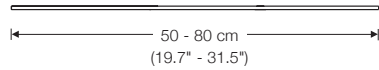

Ceiling guiding system for pendant lamps DESY

With the elements of this system ceiling guides for pendant lamp groups are combinable.

A simple rehanging of the shades allows an illumination even of temporary table combinations (e.g. long table, around the corner etc).

DESY-ST

rod max. 80 cm (31.5")

- Ms Solid brass polished, lacquered
- Mt Solid brass matt brushed, lacquered
- Ni Solid brass, nickel-plated
- Nm Solid brass nickel-plated, matt brushed
- Cr Solid brass, chrome-plated