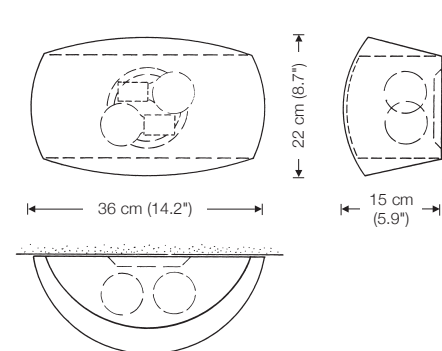

BEO

wall and stairway lamp

direct and indirect light

glass diffuser top and bottom

width: 36 cm (14.2")

lampholder: 2 x E27, max. 2 x 100 W

bulb: 2 x OS E27 Parathom, dimmable
à 1080 Lumen, 2700° K, 11 W $\hat{=}$ 75 W incl.

BEO – Ms	Solid brass polished, lacquered
BEO – Mt	Solid brass matt brushed, lacquered
BEO – Ni	Solid brass, nickel-plated
BEO – Nm	Solid brass nickel-plated, matt brushed
BEO – Cr	Solid brass, chrome-plated

Energy class: A++ to E

(Depending on the used bulb.)

This model will be sold with a class A+ bulb.