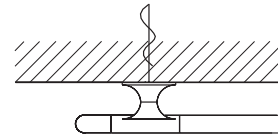

DESY-E

end piece

- Ms Solid brass polished, lacquered
- Mt Solid brass matt brushed, lacquered
- Ni Solid brass, nickel-plated
- Nm Solid brass nickel-plated, matt brushed
- Cr Solid brass, chrome-plated