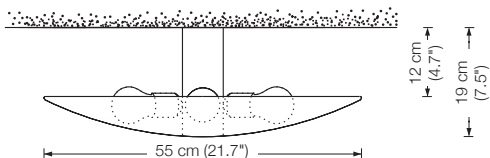

SELA 55

ceiling lamp
indirect lighting

shade: metal Ø 55 cm (21.7")
lampholder: 5 x E27, max. 5 x 100 W
dimmer: possible via house installation or Casambi*

SELA 55 – Ms Solid brass polished, lacquered
SELA 55 – Mt Solid brass matt brushed, lacquered
SELA 55 – Ni Solid brass, nickel-plated
SELA 55 – Nm Solid brass nickel-plated, matt brushed
SELA 55 – Cr Solid brass, chrome-plated

By request: 5 x E27 LED-bulb (75 W)
Please indicate with order.