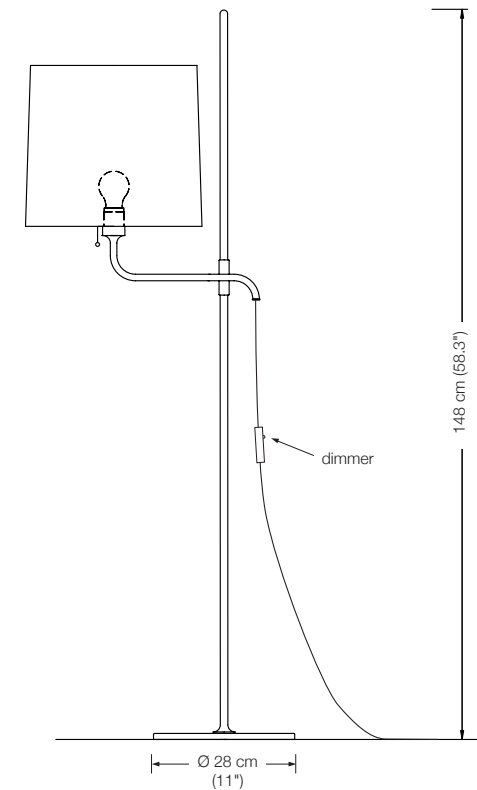

STE

floor reading lamp

height: adjustable
shade: silk*
lampholder: E27, max. 250 W
bulb: 1 x OS E27 Parathom, dimmable
1080 Lumen, 2700° K, 11 W $\hat{=}$ 75 W incl.
electric wire: 3 m (9.8 ft) textile cable black (standard)
dimmer: on cord

STE – Ms Solid brass polished, lacquered
STE – Mt Solid brass matt brushed, lacquered
STE – Ni Solid brass, nickel-plated
STE – Nm Solid brass nickel-plated, matt brushed
STE – Cr Solid brass, chrome-plated

Energy class: A++ to E
(Depending on the used bulb.)
This model will be sold with a class A+ bulb.

* fabric required: 120 x 60 cm (47.2" x 23.6")

Ø 34 cm (13.4")
h 33 cm (13")
Ø 35 cm (13.8")