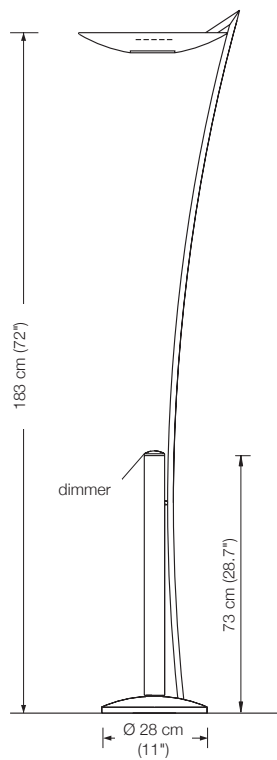

total height 95 – 135 cm (37.4" – 53.1") (standard)

total height 125 – 195 cm (49.2" – 76.8")

total height 185 – 315 cm (72.8" – 124")

Other options available on request.

Please indicate with order.

** These lamps are equipped with 3 electronic transformers of 210 VA capacity each.

LOT

floor lamp
height: 180 cm (70.9")
shade: TEFLON white Ø 7 cm (2.8")
lampholder: GY 6.35, max. 50 W / 12 V
bulb: OSRAM HALOSTAR ECO
35 W $\hat{=}$ 50 W incl.
electric wire: 2,5 m (8.2 ft)
dimmer: sensor (touch dimmer) *

* also available: dimmer on cord
Please indicate with order

Energy class: B
This model will be sold with a class B bulb.

OKON

floor lamp

height: 183 cm (72")
shade: metal Ø 40 cm (15.7") bottom glass diffuser
lampholder: R7s, max. 500 W
bulb: OSRAM HALOLINE ECO 230 W incl.
electric wire: 5 m (16.4 ft)
Dimmer: built in

Energy class: D

This model will be sold with a class D bulb.

LONEA

floor lamp

height: 180 cm (70.9")
shade: glass white-opal, Ø 23 cm (9.1")
lampholder: E27, max. 250 W
bulb: 1 x OS E27 Superstar, dimmable
2452 Lumen, 2700° K, 21 W ≙ 150 W incl.
electric wire: 3 m (9.8 ft)
dimmer: on cord