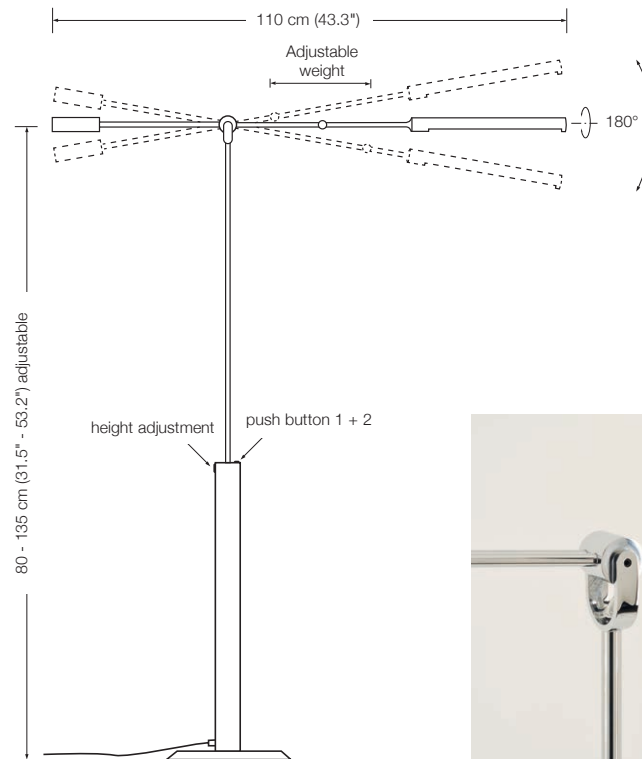

Energy class: D

This model will be sold with a class D bulb.

LONEA

floor lamp

height: 180 cm (70.9")
shade: glass white-opal, Ø 23 cm (9.1")
lampholder: E27, max. 250 W
bulb: 1 x OS E27 Superstar, dimmable
2452 Lumen, 2700° K, 21 W ≙ 150 W incl.
electric wire: 3 m (9.8 ft)
dimmer: on cord

Energy class: D

This model will be sold with a class D bulb.

DROP

floor reading lamp / piano light

height: adjustable from 80 – 135 cm (31.5" – 53.1")

width: 70 cm (27.6")

shade: Ø 3 cm (1.2"), approx. 34 cm (13.4") long, 180° rotatable

electric wire: 3 m (9.8 ft) textile cable black (standard)

dimmer: built in

DROP – Ms Solid brass polished, lacquered

DROP – Mt Solid brass matt brushed, lacquered

DROP – Ni Solid brass, nickel-plated

DROP – Nm Solid brass nickel-plated, matt brushed

DROP – Cr Solid brass, chrome-plated

Energy class: A++ to A

GO 30

floor reading lamp

height: 100 - 170 cm (39.37" - 66.9") adjustable

shade: TEFLON white, Ø 10 cm (3.9")

lampholder: GY 6.35

bulb: OSRAM HALOSTAR ECO