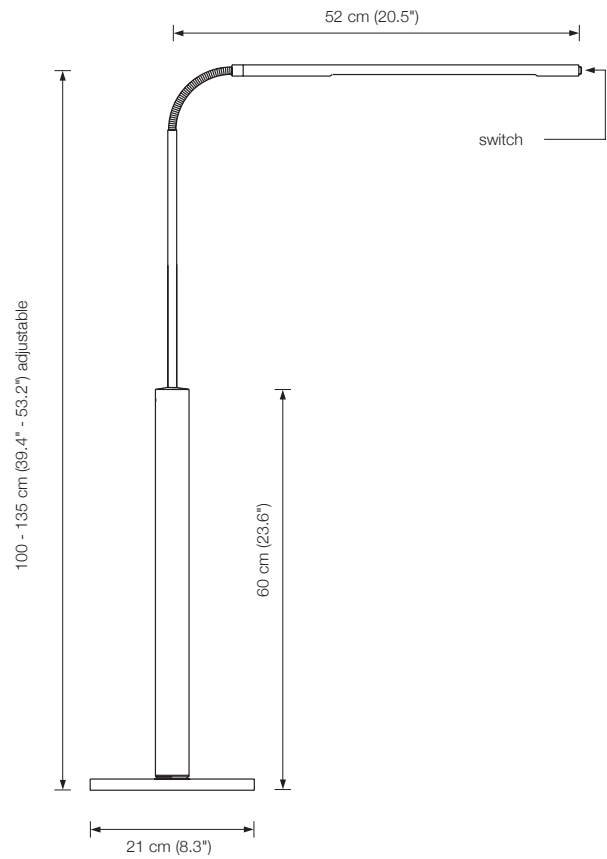

PIN – Cr Solid brass, chrome-plated

Energy class: A++ to A

PIN d

floor reading lamp

height: 105 - 140 cm (41.3" - 55.1") adjustable

width: approx. 52 cm (20.5")

bulb: LED-Line 150 (approx. 8,4 Watt) incl.
exchangeable
approx. 840 Lumen

PIN d – Nm Solid brass nickel-plated, matt brushed

PIN d – Cr Solid brass, chrome-plated

Energy class: A++ to A

STE

floor reading lamp

height: adjustable
 shade: silk*
 lampholder: E27, max. 250 W
 bulb: 1 x OS E27 Parathom, dimmable
 1080 Lumen, 2700° K, 11 W $\hat{=}$ 75 W incl.
 electric wire: 3 m (9.8 ft) textile cable black (standard)
 dimmer: on cord