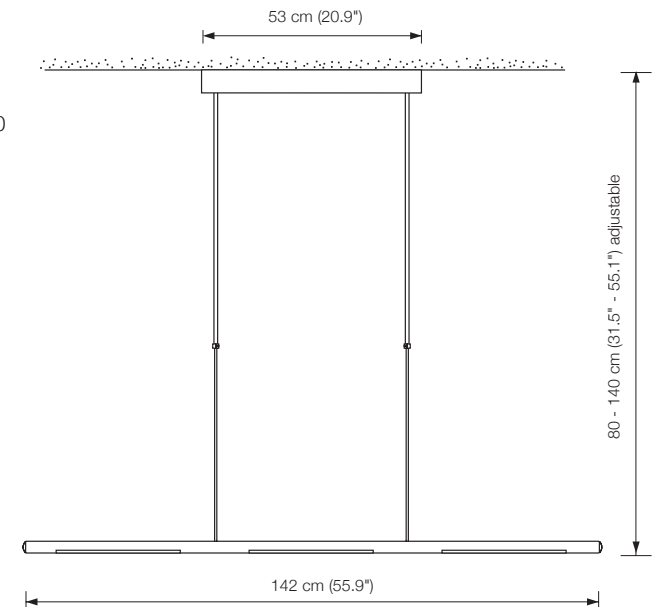

PEN 142

pendant lamp, height adjustable
all light elements can be rotated (360°)

length: 142 cm (55.9")
canopy: 53 x 5 x 5 cm (20.9" x 2.0" x 2.0")
height: 80 to 140 cm (31.5" to 55.1") adjustable (standard)*
bulb: 3 x LED-Line 150 (approx. 24 watts in total) incl. exchangeable approx. 2200 Lumen
color temperature: warmwhite 2700 K
colour rendering: > 90 Ra
dimmer: possible via house installation or Casambi**

PEN 142 – Ms Solid brass polished, lacquered
PEN 142 – Mt Solid brass matt brushed, lacquered
PEN 142 – Ni Solid brass, nickel-plated
PEN 142 – Nm Solid brass nickel-plated, matt brushed
PEN 142 – Cr Solid brass, chrome-plated

Energy class: A++ to A

* The following suspensions on request (without surcharge):

Overall height 105 – 200 cm (41.3" – 78.7")

Overall height 130 – 250 cm (51.2" – 98.4")

Other pendulum lengths possible on request (with additional charge)

** We recommend (without obligation) the following dimmer brands:

- GIRA 0307 00/102
- JUNG 1731 DD
- BERKER 2874
- FELLER 40300.RC
- BUSCH-JÄGER 6523U
- ARDITI 027505
- CASAMBI Dimmer 800598 / 800680
- KOPP 8033