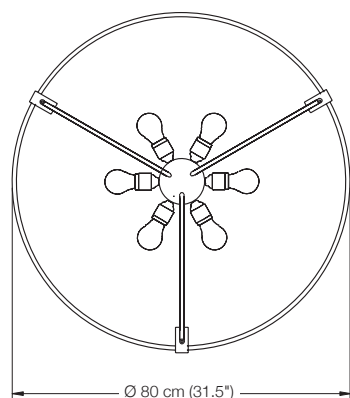

EREA 80

ceiling lamp
height: standard 100 cm (39.4")
or on request
(min. 60 cm (23.6") to max. 200 cm (78.7"))
shade: glass white-opal Ø 80 cm (31.5")
lampholder: 6 x E27, max. 6 x 205 W
dimmer: possible via house installation or Casambi*

EREA 80 – Ms Solid brass polished, lacquered
EREA 80 – Mt Solid brass matt brushed, lacquered
EREA 80 – Ni Solid brass, nickel-plated
EREA 80 – Nm Solid brass nickel-plated, matt brushed
EREA 80 – Cr Solid brass, chrome-plated

Energy class: A++ to E
(Depending on the used bulb.)

* We recommend (without obligation) the following dimmer brands:

- GIRA 0307 00/102
- JUNG 1731 DD
- BERKER 2874
- FELLER 40300.RC
- BUSCH-JÄGER 6523U
- ARDITI 027505
- CASAMBI Dimmer 800598 / 800680
- KOPP 8033