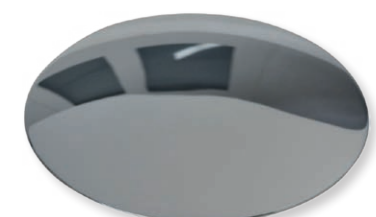

Cr
Solid brass, chrome-plated