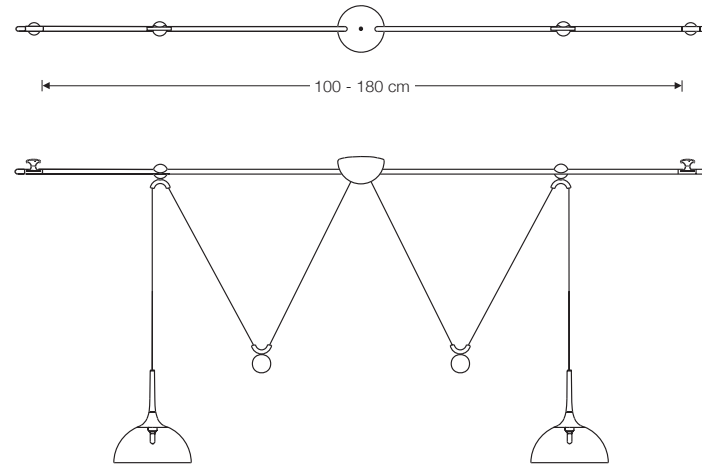

DESY Example

1 x Adjustable pendant lamp – S (side pull)

1 x rod DESY-ST
2 x end pieces DESY-E

1 x external canopy
included in Adjustable pendant lamp – S
(side pull).

1 x Adjustable pendant lamp – D
(double pull)