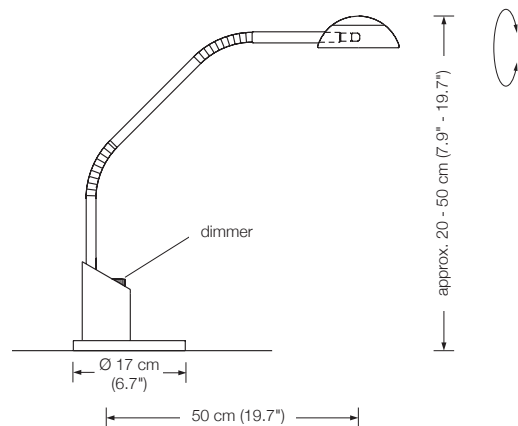

Energy class: A++ to A

PIN T

desk lamp

height: 45 cm (17.7")

width: 70 cm (27.6")

shade: rotatable

bulb: LED-Line 150 (approx. 6 Watt) incl.
exchangeable
approx. 600 Lumen

color temperature: warmwhite 2700 Kelvin

electric wire: 2,5 m (8.2 ft)

dimmer: built in

YON T – Ms Solid brass polished, lacquered

YON T – Mt Solid brass matt brushed, lacquered

YON T – Ni Solid brass, nickel-plated

YON T – Nm Solid brass nickel-plated, matt brushed

YON T – Cr Solid brass, chrome-plated

Energy class: B

This model will be sold with a class B bulb.

ORA 20

table lamp
 metal ball Ø 20 cm (7.9")
 height: 59 cm (23.2")
 shade: silk*
 lampholder: E27, max. 150 W
 bulb: 1 x OS E27 Parathom, dimmable
 1080 Lumen, 2700° K, 11 W ≙ 75 W incl.
 electric wire: 3 m (9.8 ft)
 dimmer: on cord