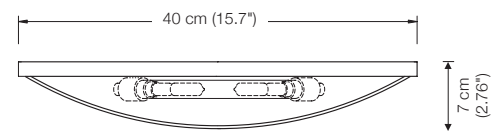

VEA

wall lamp

width: 40 cm (15,7")
shade: glass white-opal
top glass diffuser
lampholder:: 2 x B15d, max. 2 x 150 W
bulb:: 2 x OSRAM HALOLUX CERAM ECO
100 W incl.

VEA – Ms Solid brass polished, lacquered
VEA – Mt Solid brass matt brushed, lacquered
VEA – Ni Solid brass, nickel-plated
VEA – Nm Solid brass nickel-plated, matt brushed
VEA – Cr Solid brass, chrome-plated

Energy class: D

This model will be sold with a class D bulb.