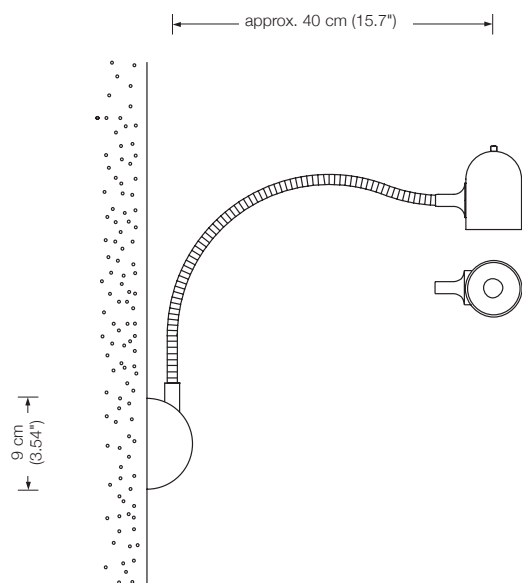

PIN W dim – Cr Solid brass, chrome-plated

Energy class: A++ to A

WED

wall lamp

width: 40 cm (15.7")

lampholder: GU5.3

bulb: Philips MASTER LEDspot 8 - 50 W incl.

MR16 830 36° DIM

WED – Nm Solid brass nickel-plated, matt brushed

WED – Cr Solid brass, chrome-plated

Energy class: A++ to A

Replacement bulbs can be ordered through VS Manufaktur.

GEA

wall lamp

height: 43 cm (16.9")

shade: glass white-opal