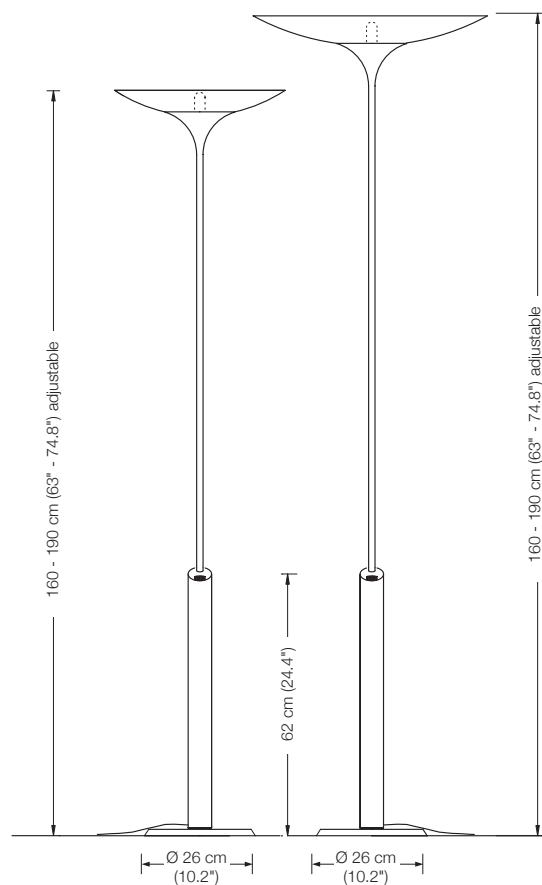

TAOS 55 SD

floor lamp

height: 160 - 190 cm (63" - 74.8") adjustable
shade: glass white-opal Ø 55 cm (21.7")
lampholder: E27, max. 250 W
bulb: 1 x OS E27 Parathom, dimmable
1080 Lumen, 2700° K, 11 W ≙ 75 W incl.
electric wire: 3 m (9.8 ft)
dimmer: built in

TAOS 55 SD – Ms Solid brass polished, lacquered
TAOS 55 SD – Mt Solid brass matt brushed, lacquered
TAOS 55 SD – Ni Solid brass, nickel-plated
TAOS 55 SD – Nm Solid brass nickel-plated, matt brushed
TAOS 55 SD – Cr Solid brass, chrome-plated

TAOS 40 SD

floor lamp

height: 160 - 190 cm (63" - 74.8") adjustable
shade: glass white-opal Ø 40 cm (15.7")
lampholder: E27, max. 250 W
bulb: 1 x OS E27 Parathom, dimmable
1080 Lumen, 2700° K, 11 W ≙ 75 W incl.
electric wire: 3 m (9.8 ft)
dimmer: built in

TAOS 40 SD – Ms Solid brass polished, lacquered
TAOS 40 SD – Mt Solid brass matt brushed, lacquered
TAOS 40 SD – Ni Solid brass, nickel-plated
TAOS 40 SD – Nm Solid brass nickel-plated, matt brushed
TAOS 40 SD – Cr Solid brass, chrome-plated

Energy class TAOS 55 SD / 40 SD: A++ to E
(Depending on the used bulb.)
This model will be sold with a class A+ bulb.