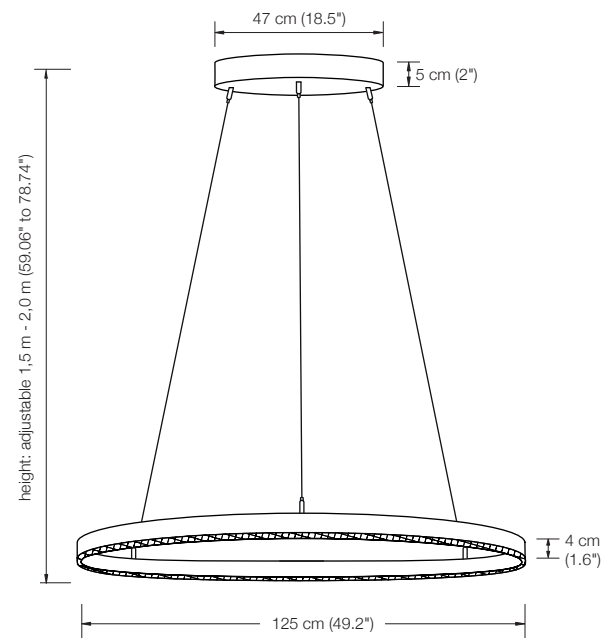

OVA

LED chandelier
height: adjustable 1.5 to 2 m (59.06" to 78.74") (standard)*
oval shade: 125 cm long, 47 wide, 4 cm high
(49.2" long, 18.5" wide, 1.6" high)
canopy: 47 cm long, 14 cm wide, 5 cm high
(18.5" long, 5.5" wide, 2" high)
illuminant: LED with glare protection incl.
light upwards and downwards
approx. 3.000 Lumen
colour rendering: > 90 Ra
dimmer: possible via house installation or Casambi**

OVA – Ms Solid brass polished, lacquered
OVA – Mt Solid brass matt brushed, lacquered
OVA – Ni Solid brass, nickel-plated
OVA – Nm Solid brass nickel-plated, matt brushed
OVA – Cr Solid brass, chrome-plated

Energy class: A++ to A.

* Other heights possible, each with a range of 50 cm (19.7").

** We recommend (without obligation) the following dimmer brands:

- GIRA 0307 00/102
- JUNG 1731 DD
- BERKER 2874
- FELLER 40300.RC
- BUSCH-JÄGER 6523U
- ARDITI 027505
- CASAMBI Dimmer 800598 / 800680
- KOPP 8033