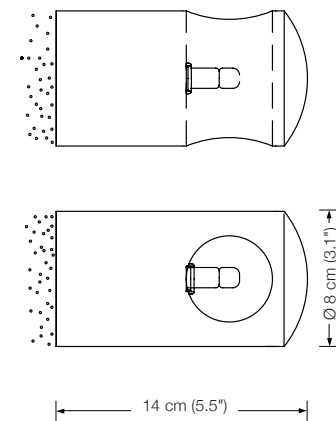

CINA W

wall lamp

width: approx. 14 cm (5.5")
lampholder: G9, max 75 W
bulb: OSRAM HALOPIN ECO 33 W incl.

CINA W – Ms Solid brass polished, lacquered
CINA W – Mt Solid brass matt brushed, lacquered
CINA W – Ni Solid brass, nickel-plated
CINA W – Nm Solid brass nickel-plated, matt brushed
CINA W – Cr Solid brass, chrome-plated

Energy class: D

This model will be sold with a class D bulb.