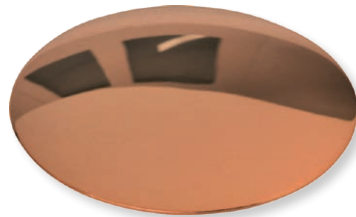

Non-standard finishes

Cu
Solid brass copper-plated, lacquered