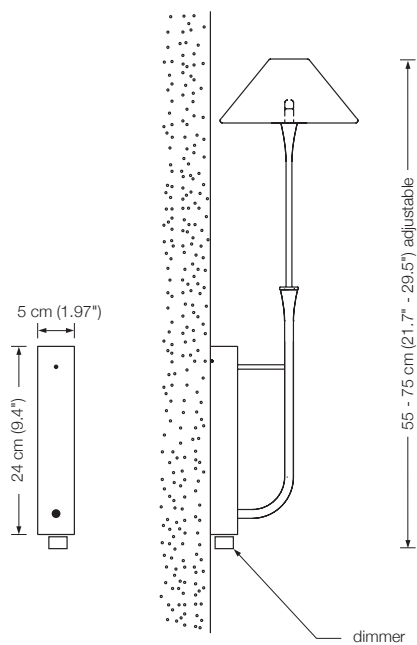

Energy class: D

This model will be sold with a class D bulb.

WIN

wall lamp

height: 55 - ca. 80 cm (21.7" - 31.5") adjustable

shade: TEFLON white Ø 18 cm (7.1")

lampholder: GY 6.35, max. 50 W / 12 V

bulb: OSRAM HALOSTAR ECO 35 W (equal 50 W) incl.

Energy class: B

This model will be sold with a class B bulb.

VEA

wall lamp

width: 40 cm (15,7")
shade: glass white-opal
top glass diffuser
lampholder:: 2 x B15d, max. 2 x 150 W
bulb:: 2 x OSRAM HALOLUX CERAM ECO
100 W incl.