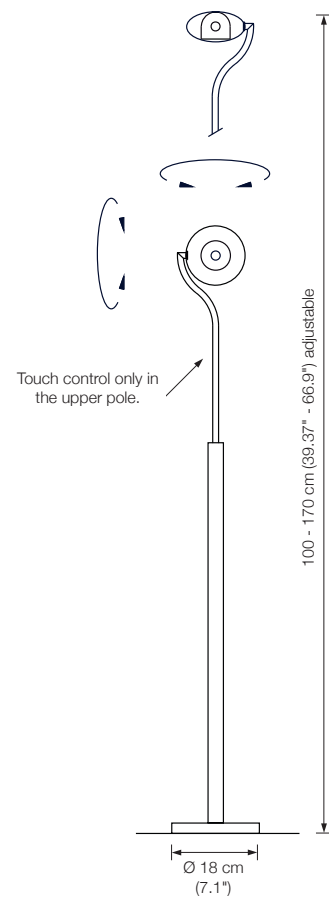

Energy class floor lamp: A++ to E
(Depending on the used bulb.)
This model will be sold with a class A+ bulb.

LONEA SD

floor lamp

height: 160 - 190 cm (63" - 74.8") adjustable
shade: glass white-opal, Ø 23 cm (9.1")
lampholder:: E27, max. 250 W
bulb: 1 x OS E27 Superstar, dimmable
2452 Lumen, 2700° K, 21 W ≙ 150 W incl.
dimmer: built in

Energy class: D

This model will be sold with a class D bulb.

DROP

floor reading lamp / piano light

height: adjustable from 80 – 135 cm (31.5" – 53.1")

width: 70 cm (27.6")

shade: Ø 3 cm (1.2"), approx. 34 cm (13.4") long, 180° rotatable

PIN

floor reading lamp

height: 100 - 135 cm (39.4" - 53.2") adjustable

width: approx. 52 cm (20.5")

bulb: LED-Line 150 (approx. 6,4 Watt) incl.
exchangeable
approx. 650 Lumen

color temperature: warmwhite 2700 Kelvin

PIN – Cr Solid brass, chrome-plated

Energy class: A++ to A

PIN d

floor reading lamp

height: 105 - 140 cm (41.3" - 55.1") adjustable

width: approx. 52 cm (20.5")

bulb: LED-Line 150 (approx. 8,4 Watt) incl.
exchangeable
approx. 840 Lumen