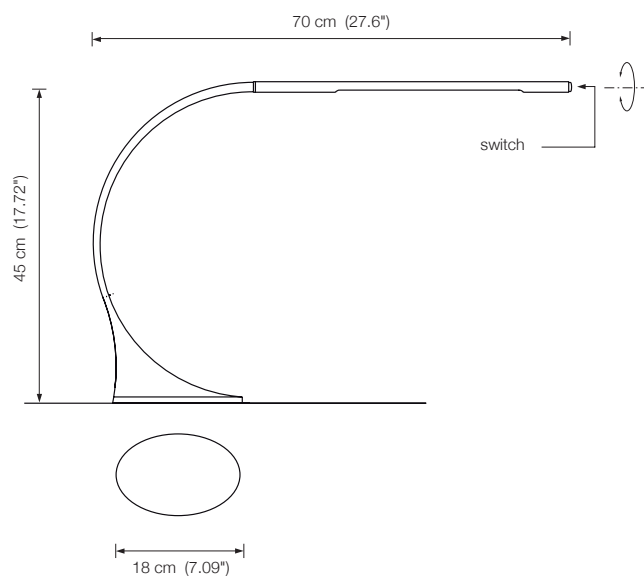

Energy class: A++ to E
 (Depending on the used bulb.)
 This model will be sold with a class A+ bulb.

* fabric required: 50 x 80 cm (19.7" x 31.5")

TOPAN

table lamp
 height: 51 cm (20.1")
 width: 55 cm (21.7")
 shade: Ø 3 cm (1.2"), approx. 23 cm (9.1") long, 180° rotatable
 bulb: LED-Line TW (approx. 12,5 W) incl., exchangeable
 approx. 1330 Lumen
 color temperature: infinitely variable from 2700° – 5700° K
 push button 1: tuning white
 push button 2: on / off / dimming
 colour rendering: > 92 Ra
 electric wire: 3 m (9.8 ft) textile cable black (standard)
 dimmer: built in

Energy class: A++ to A

TOLED

desk lamp

height: 45 cm (17.7")
width: 70 cm (27.6")
shade: rotatable
bulb: LED-Line 150 (approx. 6 Watt) incl.
exchangeable
approx. 600 Lumen
color temperature: warmwhite 2700 Kelvin
colour rendering: > 90 Ra
electric wire: 2,5 m (8.2 ft)

Energy class: A++ to A

PIN T

desk lamp

height: 45 cm (17.7")

width: 70 cm (27.6")

shade: rotatable

bulb: LED-Line 150 (approx. 6 Watt) incl.
exchangeable
approx. 600 Lumen

color temperature: warmwhite 2700 Kelvin