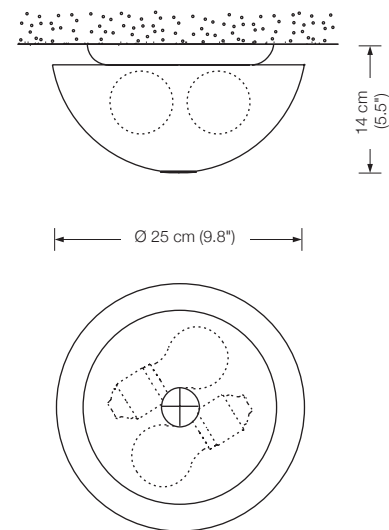

Energy class: A++ to E

(Depending on the used bulb.)

This model will be sold with a class A+ bulb.

OLA 36

ceiling lamp

height: 20 cm (7.9")
shade: glass white-opal, Ø 36 cm (14.2")
lampholder: 3 x E27, max. 3 x 100 W
bulb: 3 x OS E27 Parathom, dimmable
à 1080 Lumen, 2700° K, 11 W $\hat{=}$ 75 W incl.
dimmer: possible via house installation