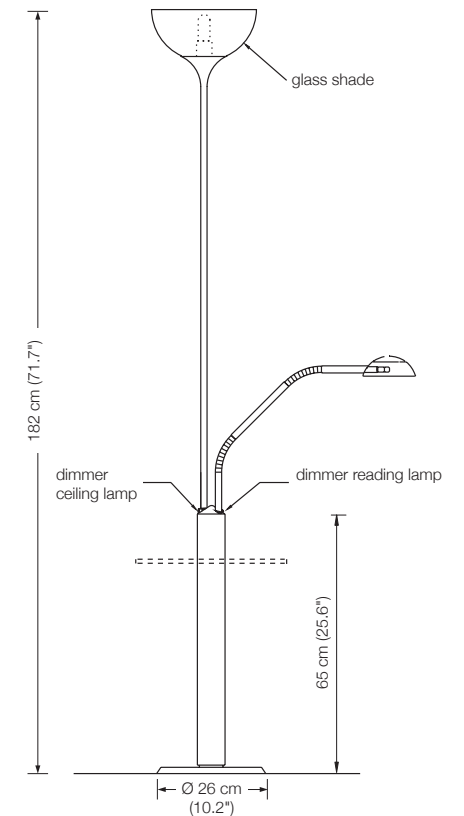

Energy class: D

This model will be sold with a class D bulb.

LONEA

floor lamp

height: 180 cm (70.9")
shade: glass white-opal, Ø 23 cm (9.1")
lampholder: E27, max. 250 W
bulb: 1 x OS E27 Superstar, dimmable
2452 Lumen, 2700° K, 21 W ≙ 150 W incl.
electric wire: 3 m (9.8 ft)
dimmer: on cord

Energy class floor lamp: A++ to E
(Depending on the used bulb.)
This model will be sold with a class A+ bulb.

LONEA SD

floor lamp

height: 160 - 190 cm (63" - 74.8") adjustable
shade: glass white-opal, Ø 23 cm (9.1")
lampholder:: E27, max. 250 W
bulb: 1 x OS E27 Superstar, dimmable
2452 Lumen, 2700° K, 21 W ≙ 150 W incl.
dimmer: built in

Optional:

glass tabletop Ø 36 cm (14.2"), height 50 cm (19.7"),
clear glass 10 mm (0.4")

Energy class floor lamp: A++ to E

(Depending on the used bulb.)

This model will be sold with a class A+ bulb.

Energy class reading lamp: B

This model will be sold with a class B bulb.

MYOS T 40

floor lamp / reading lamp

height:	182 cm (71.7")
width reading lamp:	approx. 50 cm (19.7")
shade floor lamp:	glass white-opal, Ø 40 cm (15.7")
shade reading lamp:	metal Ø 12 cm (4.7"), adjustable
lampholder floor lamp:	E27, max. 250 W
bulb floor lamp:	1 x OS E27 Parathom, dimmable 1080 Lumen, 2700° K, 11 W $\hat{=}$ 75 W incl.
lampholder reading lamp:	GY6.35, max. 50 W / 12 V
bulb reading lamp:	OSRAM HALOSTAR ECO 35 W $\hat{=}$ 50 W incl.
dimmer:	2 x built in