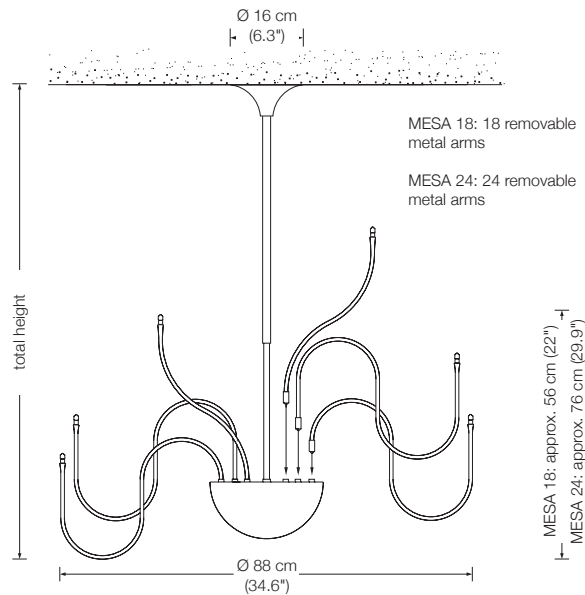

MESA 18

chandelier

18 removable metal arms

total height: min. 85 cm (33.5") - max. 305 cm (120.1") *

Ø: 88 cm (34.6")

lampholder: 18 x G 4, max. 18 x 20 W / 12 V

bulb: 20 x OSRAM HALOSTAR 20 W incl.

dimmer: brightness control is possible **

Energy class: C

This model will be sold with a class C bulb.

* telescopic adjustment:

total height 85 – 125 cm (33.5" – 49.2") (standard)

total height 115 – 185 cm (45.3" – 72.8")

total height 175 – 305 cm (68.9" – 120.1")

Other options available on request.

Please indicate with order.

** These lamps are equipped with 2 electronic transformers of 210 VA capacity each.

MESA 24

chandelier

24 removable metal arms

total height: min. 95 (37.4") - max. 315 cm (53.1") *

Ø: 140 cm (55.1")

lampholder: 24 x G4, max. 24 x 20 W / 12 V

bulb: 28 x OSRAM HALOSTAR 20 W incl.

dimmer: brightness control is possible **

MESA 24 – Ms Solid brass polished, lacquered

MESA 24 – Mt Solid brass matt brushed, lacquered