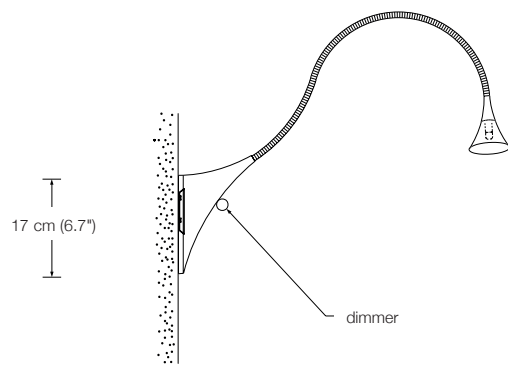

VAO

wall lamp
flexible and specially reinforced metal arm

height: approx. 44 cm (17.3")
shade: TEFLON white, Ø 7 cm (2.8")
Fassung: GY6.35, max. 20 W / 12 V
Leuchtmittel: OSRAM HALOSTAR IRC 20 W incl.
dimmer: built in

VAO – Ms Solid brass polished, lacquered
VAO – Mt Solid brass matt brushed, lacquered
VAO – Ni Solid brass, nickel-plated
VAO – Nm Solid brass nickel-plated, matt brushed
VAO – Cr Solid brass, chrome-plated

Energy class: C

This model will be sold with a class C bulb.