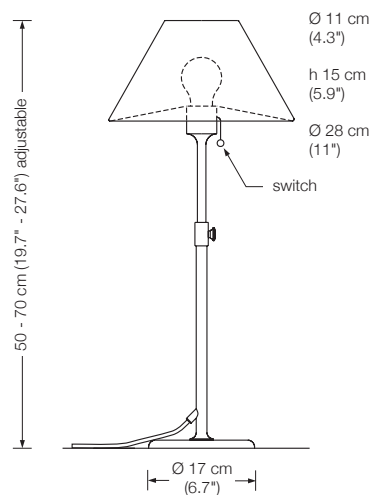

ELAS

table lamp

height: 50 - 70 cm (19.7" - 27.6") adjustable
shade: metal Ø 28 cm (11")
lampholder: E27, max. 100 W
bulb: 1 x OS E27 Parathom, dimmable
1080 Lumen, 2700° K, 11 W $\hat{=}$ 75 W incl.
electric wire: 2,5 m (8.2 ft)
dimmer: on cord

ELAS - Ms Solid brass polished, lacquered
ELAS - Mt Solid brass matt brushed, lacquered
ELAS - Ni Solid brass, nickel-plated
ELAS - Nm Solid brass nickel-plated, matt brushed
ELAS - Cr Solid brass, chrome-plated

Energy class: A++ to E

(Depending on the used bulb.)

This model will be sold with a class A+ bulb.

ELAS S

table lamp

height: 50 - 70 cm (19.7" - 27.6") adjustable
shade: silk* Ø 28 cm (11")
lampholder: E27, max. 100 W
bulb: 1 x OS E27 Parathom, dimmable
1080 Lumen, 2700° K, 11 W $\hat{=}$ 75 W incl.
electric wire: 2,5 m (8.2 ft)
dimmer: on cord

ELAS S - Ms Solid brass polished, lacquered
ELAS S - Mt Solid brass matt brushed, lacquered
ELAS S - Ni Solid brass, nickel-plated
ELAS S - Nm Solid brass nickel-plated, matt brushed
ELAS S - Cr Solid brass, chrome-plated

Energy class: A++ to E

(Depending on the used bulb.)

This model will be sold with a class A+ bulb.

* fabric required: 50 x 80 cm (19.7" x 31.5")