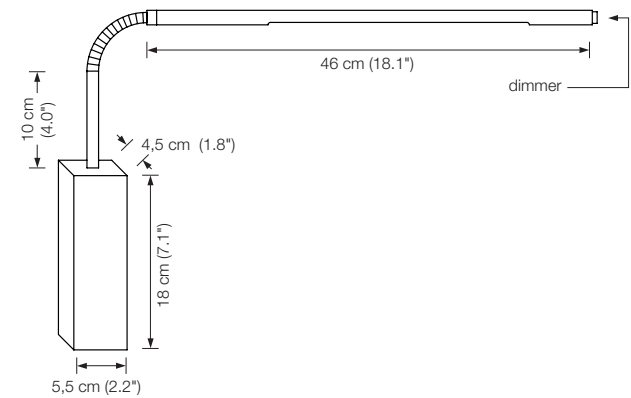

Energy class: A++ to A

PIN W dim

wall lamp

height: 48 cm (18.9")

width: 65 cm (25.6")

bulb: LED-Line 150 (approx. 8,4 Watt) incl.
exchangeable
approx. 840 Lumen

color temperature: warmwhite 2700 Kelvin

colour rendering: > 90 Ra

PIN W dim – Cr Solid brass, chrome-plated

Energy class: A++ to A

WED

wall lamp

width: 40 cm (15.7")

lampholder: GU5.3

bulb: Philips MASTER LEDspot 8 - 50 W incl.

MR16 830 36° DIM