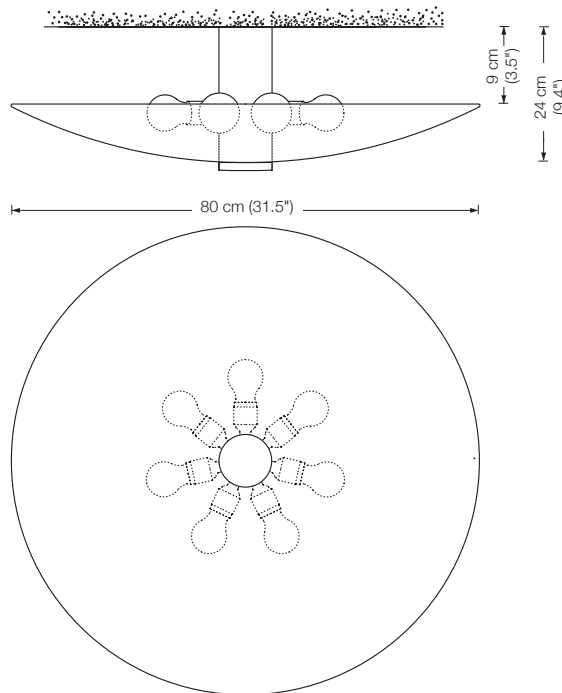

* We recommend (without obligation) the following dimmer brands:

- GIRA 0307 00/102
- JUNG 1731 DD
- BERKER 2874
- FELLER 40300.RC
- BUSCH-JÄGER 6523U
- ARDITI 027505
- CASAMBI Dimmer 800598 / 800680
- KOPP 8033