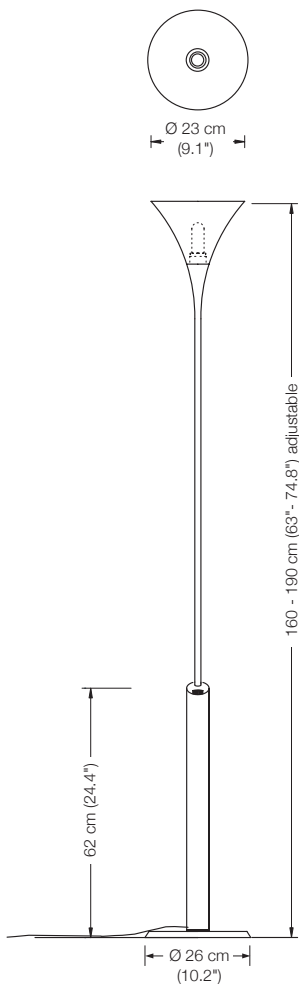

LONEA SD

floor lamp

height: 160 - 190 cm (63" - 74.8") adjustable
shade: glass white-opal, Ø 23 cm (9.1")
lampholder:: E27, max. 250 W
bulb: 1 x OS E27 Superstar, dimmable
2452 Lumen, 2700° K, 21 W ≙ 150 W incl.
dimmer: built in

LONEA SD – Ms	Solid brass polished, lacquered
LONEA SD – Mt	Solid brass matt brushed, lacquered
LONEA SD – Ni	Solid brass, nickel-plated
LONEA SD – Nm	Solid brass nickel-plated, matt brushed
LONEA SD – Cr	Solid brass, chrome-plated

Energy class floor lamp: A++ to E
(Depending on the used bulb.)
This model will be sold with a class A+ bulb.