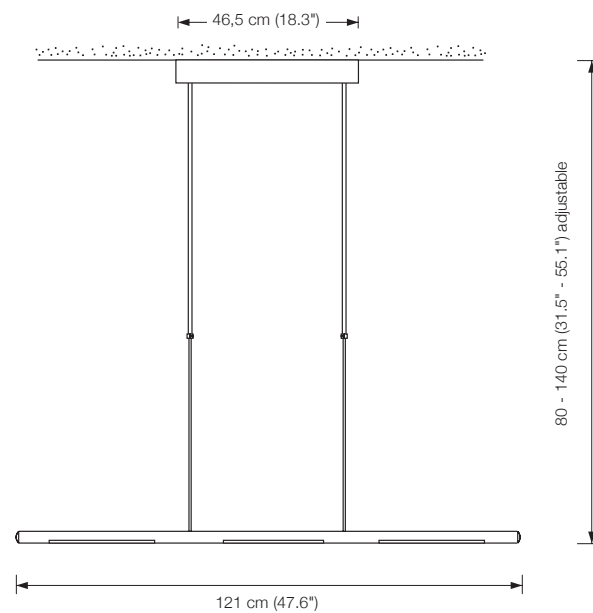

PEN 121

pendant lamp, height adjustable
outer light elements can be rotated (360°)

length: 121 cm (47.6")
canopy: 46,5 x 5 x 5 cm (18.3" x 2.0" x 2.0")
height: 80 to 140 cm (31.5" to 55.1") adjustable (standard)*
bulb: 3 x LED-Line 150 (approx. 24 watts in total) incl.
exchangeable
approx. 2200 Lumen
color temperature: warmwhite 2700 K
colour rendering: > 90 Ra
dimmer: possible via house installation or Casambi**

PEN 121 – Ms Solid brass polished, lacquered
PEN 121 – Mt Solid brass matt brushed, lacquered
PEN 121 – Ni Solid brass, nickel-plated
PEN 121 – Nm Solid brass nickel-plated, matt brushed
PEN 121 – Cr Solid brass, chrome-plated

Energy class: A++ to A

* The following suspensions on request (without surcharge):

Overall height 105 – 200 cm (41.3" – 78.7")

Overall height 130 – 250 cm (51.2" – 98.4")

Other pendulum lengths possible on request (with additional charge)

** We recommend (without obligation) the following dimmer brands:

- GIRA 0307 00/102
- JUNG 1731 DD
- BERKER 2874
- FELLER 40300.RC
- BUSCH-JÄGER 6523U
- ARDITI 027505
- CASAMBI Dimmer 800598 / 800680
- KOPP 8033