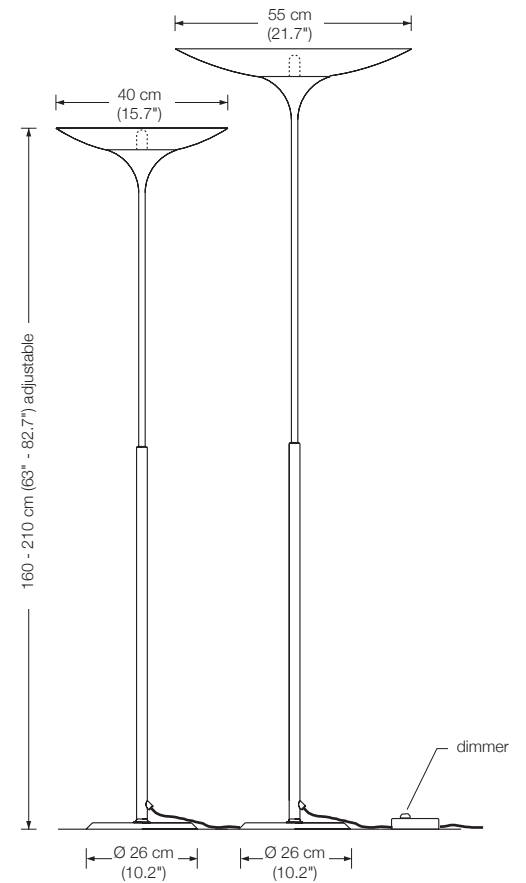

TAOS 55
floor lamp
height: 160 - 210 cm (63" - 82.7") adjustable
shade: glass white-opal Ø 55 cm (21.7")
lampholder: E27, max. 250 W
bulb: 1 x OS E27 Parathom, dimmable
1080 Lumen, 2700° K, 11 W $\triangleq$ 75 W incl.
electric wire: 3 m (9.8 ft)
dimmer: on cord

TAOS 55 – Ms Solid brass polished, lacquered
TAOS 55 – Mt Solid brass matt brushed, lacquered
TAOS 55 – Ni Solid brass, nickel-plated
TAOS 55 – Nm Solid brass nickel-plated, matt brushed
TAOS 55 – Cr Solid brass, chrome-plated

TAOS 40
floor lamp
height: 160 - 210 cm (63" - 82.7") adjustable
shade: glass white-opal Ø 40 cm (15.7")
lampholder: E27, max. 250 W
bulb: 1 x OS E27 Parathom, dimmable
1080 Lumen, 2700° K, 11 W $\triangleq$ 75 W incl.
electric wire: 3 m (9.8 ft)
dimmer: on cord

TAOS 40 – Ms Solid brass polished, lacquered
TAOS 40 – Mt Solid brass matt brushed, lacquered
TAOS 40 – Ni Solid brass, nickel-plated
TAOS 40 – Nm Solid brass nickel-plated, matt brushed
TAOS 40 – Cr Solid brass, chrome-plated

Energy class TAOS 55 / 40: A++ to E
(Depending on the used bulb.)
This model will be sold with a class A+ bulb.