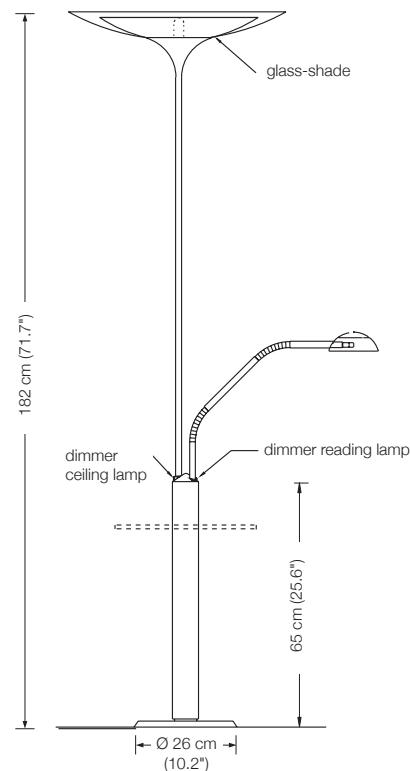

MYOS T 40 – Ms	Solid brass polished, lacquered
MYOS T 40 – Mt	Solid brass matt brushed, lacquered
MYOS T 40 – Ni	Solid brass, nickel-plated
MYOS T 40 – Nm	Solid brass nickel-plated, matt brushed
MYOS T 40 – Cr	Solid brass, chrome-plated

Optional: glass tabletop Ø 36 cm (14.2"), height 50 cm (19.7"),
clear glass 10 mm (0.4")

MYOS T 55

floor lamp / reading lamp

height:	182 cm (71.7")
width reading lamp:	approx. 50 cm (19.7")
shade floor lamp:	glass white-opal, Ø 55 cm (21.7")
shade reading lamp:	metal Ø 12 cm (4.7"), adjustable
lampholder floor lamp:	E27, max. 250 W
bulb floor lamp:	1 x OS E27 Parathom, dimmable 1080 Lumen, 2700° K, 11 W $\hat{=}$ 75 W incl.
lampholder reading lamp:	GY6.35, max. 50 W / 12 V
bulb reading lamp:	OSRAM HALOSTAR ECO 35 W $\hat{=}$ 50 W incl.
dimmer:	2 x built in

MYOS T 55 – Ms	Solid brass polished, lacquered
MYOS T 55 – Mt	Solid brass matt brushed, lacquered
MYOS T 55 – Ni	Solid brass, nickel-plated
MYOS T 55 – Nm	Solid brass nickel-plated, matt brushed
MYOS T 55 – Cr	Solid brass, chrome-plated

Optional: glass tabletop Ø 36 cm (14.2"), height 50 cm (19.7"),
clear glass 10 mm (0.4")

Energy class floor lamp MYOS T 40 / 55: A++ bis E
(Depending on the used bulb.)

This model will be sold with a class A+ bulb.

Energy class reading lamp MYOS T 40 / 55: B

This model will be sold with a class B bulb.