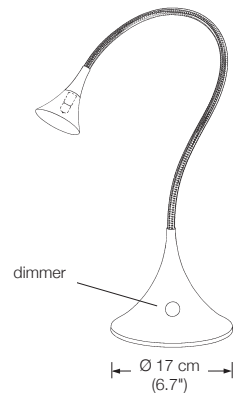

ESA

table lamp
flexible and specially reinforced metal arm

height: up to 50 cm (19.7")
shade: TEFLON white, Ø 7 cm (2.8")
lampholder: GY 6.35, max. 20 W
bulb: OSRAM HALOSTAR IRC 20 W incl.
electric wire: 2,5 m (8.2 ft)
dimmer: built in

ESA – Ms Solid brass polished, lacquered
ESA – Mt Solid brass matt brushed, lacquered
ESA – Ni Solid brass, nickel-plated
ESA – Nm Solid brass nickel-plated, matt brushed
ESA – Cr Solid brass, chrome-plated

Energy class: C

This model will be sold with a class C bulb.