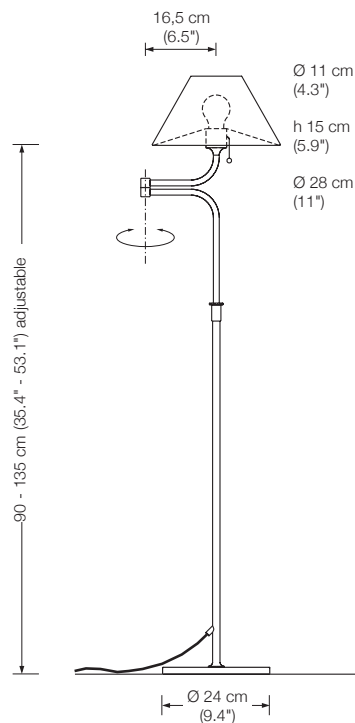

Energy class: A++ to E
 (Depending on the used bulb.)
 This model will be sold with a class A+ bulb.

LESAN M

floor reading lamp

height: 90 - 135 cm (35.4" - 53.1") adjustable
 shade: metal Ø 28 cm (11")
 lampholder: E27, max. 100 W
 bulb: 1 x OS E27 Parathom, dimmable
 1080 Lumen, 2700° K, 11 W $\hat{=}$ 75 W incl.
 electric wire: 3 m (9.8 ft)
 dimmer: on cord

Energy class: A++ to E
 (Depending on the used bulb.)
 This model will be sold with a class A+ bulb.

LESAN S

floor reading lamp

height: 90 - 135 cm (35.4" - 53.1") adjustable
 shade: silk* Ø 28 cm (11")
 lampholder: E27, max. 100 W
 bulb: 1 x OS E27 Parathom, dimmable
 1080 Lumen, 2700° K, 11 W $\hat{=}$ 75 W incl.
 electric wire: 3 m (9.8 ft)
 dimmer: on cord

Energy class: A++ to E
 (Depending on the used bulb.)
 This model will be sold with a class A+ bulb.

* fabric required: 50 x 80 cm (19.7" x 31.5")

TOPAN

table lamp
 height: 51 cm (20.1")
 width: 55 cm (21.7")
 shade: Ø 3 cm (1.2"), approx. 23 cm (9.1") long, 180° rotatable
 bulb: LED-Line TW (approx. 12,5 W) incl., exchangeable
 approx. 1330 Lumen
 color temperature: infinitely variable from 2700° – 5700° K
 push button 1: tuning white
 push button 2: on / off / dimming
 colour rendering: > 92 Ra
 electric wire: 3 m (9.8 ft) textile cable black (standard)
 dimmer: built in

Energy class: A++ to A

TOLED

desk lamp

height: 45 cm (17.7")
width: 70 cm (27.6")
shade: rotatable
bulb: LED-Line 150 (approx. 6 Watt) incl.
exchangeable
approx. 600 Lumen
color temperature: warmwhite 2700 Kelvin
colour rendering: > 90 Ra
electric wire: 2,5 m (8.2 ft)