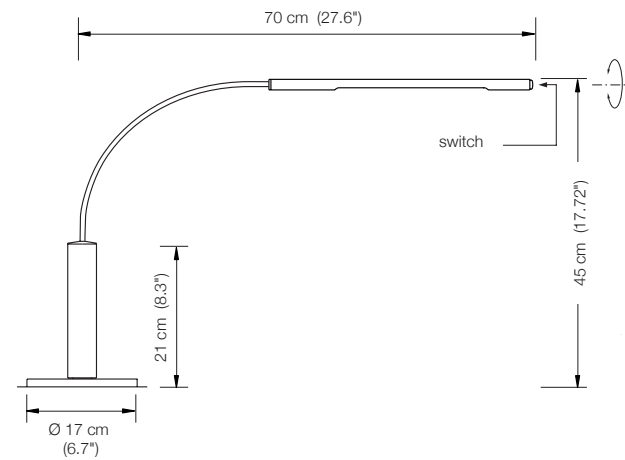

PIN T

desk lamp

height: 45 cm (17.7")

width: 70 cm (27.6")

shade: rotatable

bulb: LED-Line 150 (approx. 6 Watt) incl.
exchangeable
approx. 600 Lumen

color temperature: warmwhite 2700 Kelvin

colour rendering: > 90 Ra

electric wire: 3 m (9.8 ft)

PIN T – Ms Solid brass polished, lacquered

PIN T – Mt Solid brass matt brushed, lacquered

PIN T – Ni Solid brass, nickel-plated

PIN T – Nm Solid brass nickel-plated, matt brushed

PIN T – Cr Solid brass, chrome-plated

Energy class: A++ to A