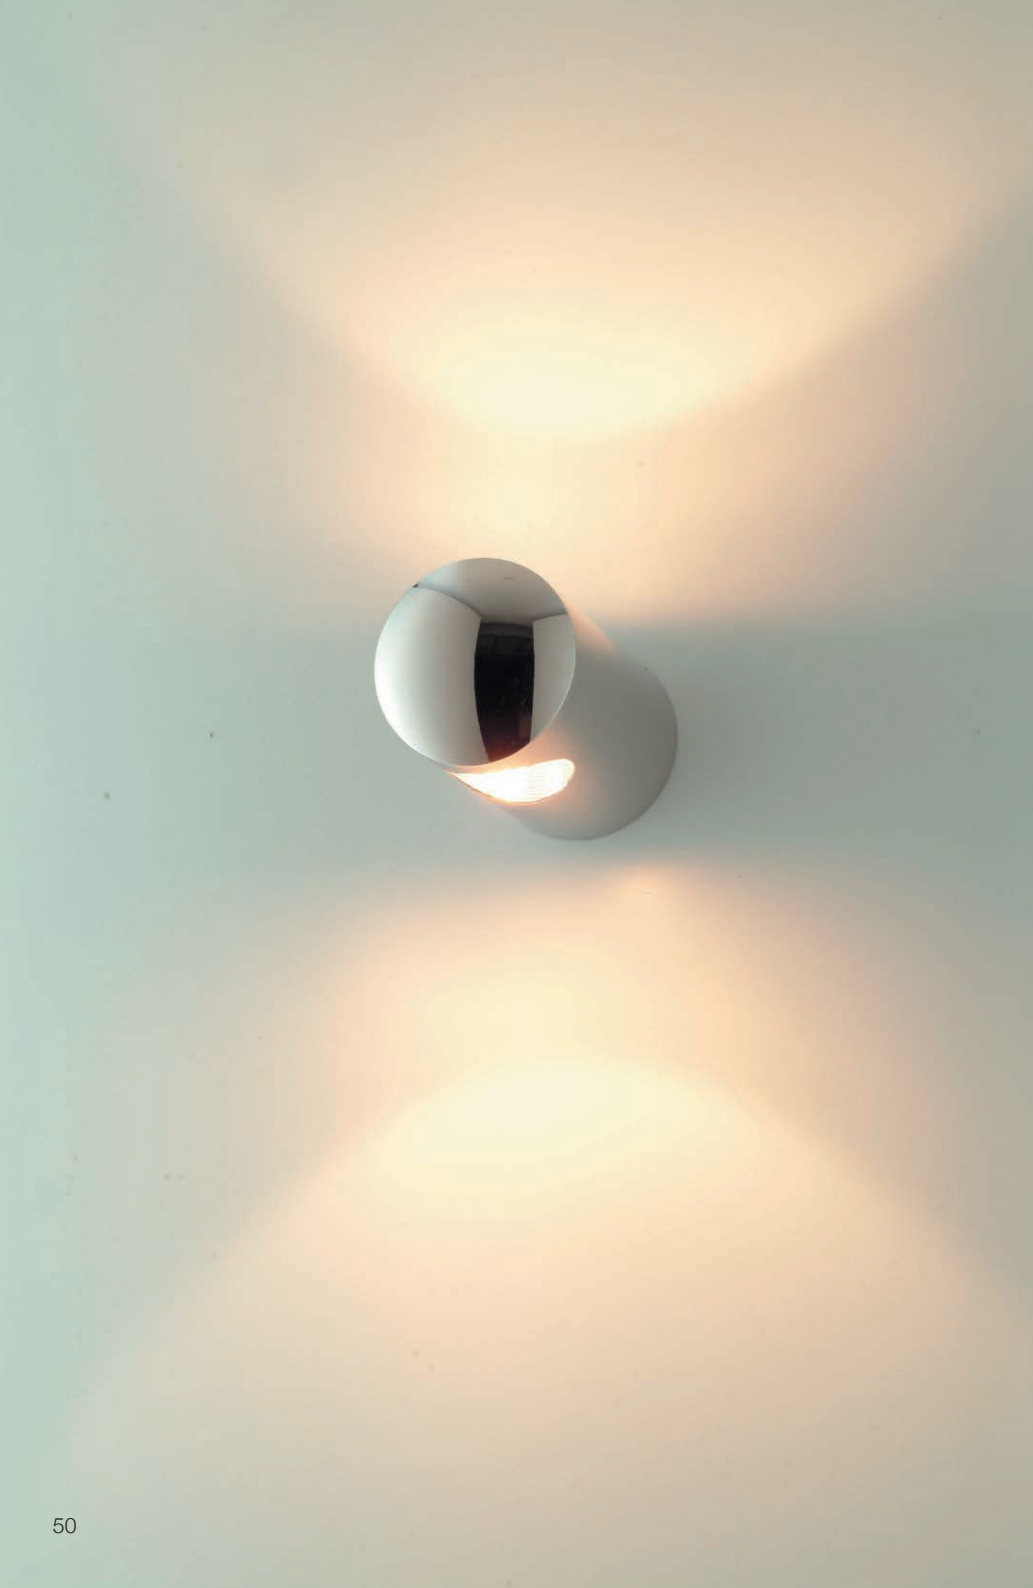

CINA W

wall lamp

width: approx. 14 cm (5.5")
lampholder: G9, max 75 W
bulb: OSRAM HALOPIN ECO 33 W incl.

		€
CINA W – Ms	Solid brass polished, lacquered	620.–
CINA W – Mt	Solid brass matt brushed, lacquered	681.–
CINA W – Ni	Solid brass, nickel-plated	620.–
CINA W – Nm	Solid brass nickel-plated, matt brushed	681.–
CINA W – Cr	Solid brass, chrome-plated	681.–

Energy class: D

This model will be sold with a class D bulb.

14 cm (5.5")