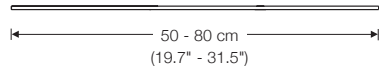

Ceiling guiding system for pendant lamps DESY

With the elements of this system ceiling guides for pendant lamp groups are combinable.

A simple rehanging of the shades allows an illumination even of temporary table combinations (e.g. long table, around the corner etc).

DESY-ST

rod max. 80 cm (31.5")

		€
Ms	Solid brass polished, lacquered	48.-
Mt	Solid brass matt brushed, lacquered	54.-
Ni	Solid brass, nickel-plated	48.-
Nm	Solid brass nickel-plated, matt brushed	54.-
Cr	Solid brass, chrome-plated	54.-

DESY-E

end piece

		€
Ms	Solid brass polished, lacquered	91.-
Mt	Solid brass matt brushed, lacquered	101.-
Ni	Solid brass, nickel-plated	91.-
Nm	Solid brass nickel-plated, matt brushed	101.-
Cr	Solid brass, chrome-plated	101.-

DESY-M

center piece

		€
Ms	Solid brass polished, lacquered	64.-
Mt	Solid brass matt brushed, lacquered	70.-
Ni	Solid brass, nickel-plated	64.-
Nm	Solid brass nickel-plated, matt brushed	70.-
Cr	Solid brass, chrome-plated	70.-