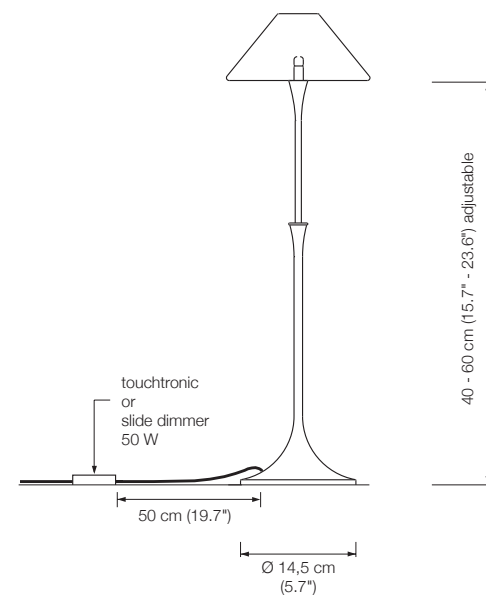

TES

table lamp

height: 40 - 60 cm (15.7" - 23.6") adjustable
shade: TEFLON white, Ø 18 cm (7.1")
lampholder: GY6.35, max. 50 W / 12 V
bulb:: OSRAM HALOSTAR ECO 35 W $\hat{=}$ 50 W incl.
electric wire: 2,5 m (8.2 ft)
dimmer: sensor (touch dimmer)*

		€
TES - Ms	Solid brass polished, lacquered	981.-
TES - Mt	Solid brass matt brushed, lacquered	1078.-
TES - Ni	Solid brass, nickel-plated	981.-
TES - Nm	Solid brass nickel-plated, matt brushed	1078.-
TES - Cr	Solid brass, chrome-plated	1078.-

Energy class: B

This model will be sold with a class B bulb.

* also available: dimmer on cord
Please indicate with order