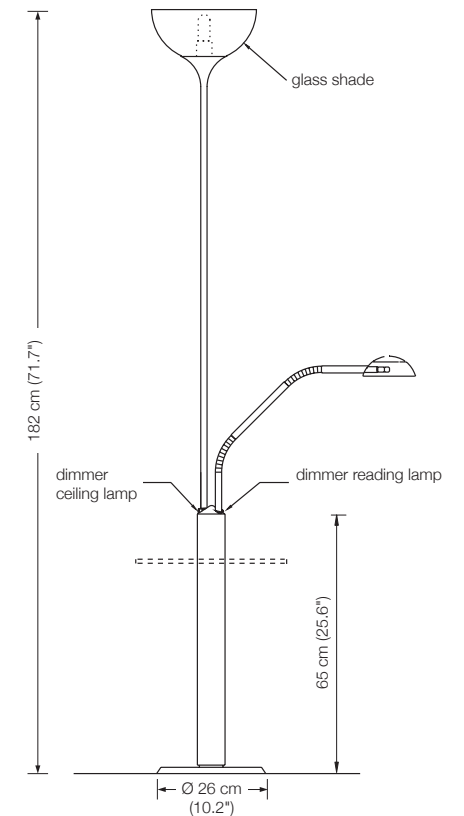

Energy class: D

This model will be sold with a class D bulb.

LONEA

floor lamp

height: 180 cm (70.9")
 shade: glass white-opal, Ø 23 cm (9.1")
 lampholder:: E27, max. 250 W
 bulb: 1 x OS E27 Superstar, dimmable
 2452 Lumen, 2700° K, 21 W ≙ 150 W incl.
 electric wire: 3 m (9.8 ft)
 dimmer: on cord

Energy class floor lamp: A++ to E
 (Depending on the used bulb.)
 This model will be sold with a class A+ bulb.

Ø 23 cm
(9.1")

LONEA SD

floor lamp

height: 160 - 190 cm (63" - 74.8") adjustable
shade: glass white-opal, Ø 23 cm (9.1")
lampholder:: E27, max. 250 W
bulb: 1 x OS E27 Superstar, dimmable
2452 Lumen, 2700° K, 21 W ≙ 150 W incl.
dimmer: built in

glass tabletop Ø 36 cm (14.2"), height 50 cm (19.7"),
clear glass 10 mm (0.4") 300.–

Energy class floor lamp: A++ to E

(Depending on the used bulb.)

This model will be sold with a class A+ bulb.

Energy class reading lamp: B

This model will be sold with a class B bulb.

MYOS T 40

floor lamp / reading lamp

height:	182 cm (71.7")
width reading lamp:	approx. 50 cm (19.7")
shade floor lamp:	glass white-opal, Ø 40 cm (15.7")
shade reading lamp:	metal Ø 12 cm (4.7"), adjustable
lampholder floor lamp:	E27, max. 250 W
bulb floor lamp:	1 x OS E27 Parathom, dimmable 1080 Lumen, 2700° K, 11 W $\hat{=}$ 75 W incl.
lampholder reading lamp:	GY6.35, max. 50 W / 12 V
bulb reading lamp:	OSRAM HALOSTAR ECO 35 W $\hat{=}$ 50 W incl.
dimmer:	2 x built in