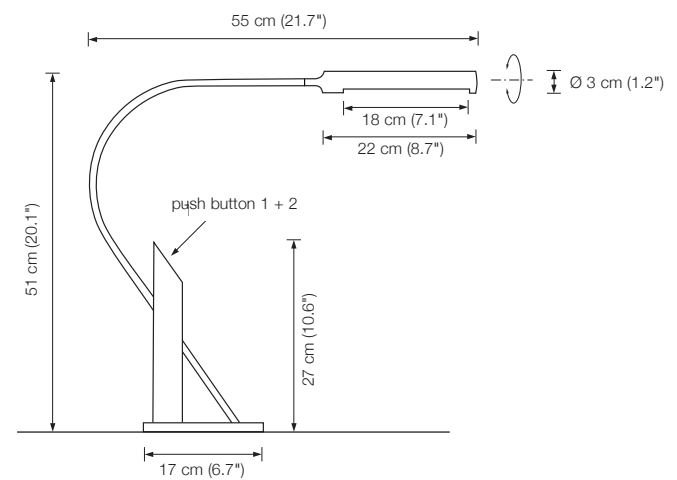

Energy class: A++ to E

(Depending on the used bulb.)

This model will be sold with a class A+ bulb.

* fabric required: 50 x 80 cm (19.7" x 31.5")

TOPAN

table lamp

height: 51 cm (20.1")
 width: 55 cm (21.7")
 shade: Ø 3 cm (1.2"), approx. 23 cm (9.1") long, 180° rotatable
 bulb: LED-Line TW (approx. 12,5 W) incl., exchangeable
 approx. 1330 Lumen
 color temperature: infinitely variable from 2700° – 5700° K
 push button 1: tuning white
 push button 2: on / off / dimming
 colour rendering: > 92 Ra
 electric wire: 3 m (9.8 ft) textile cable black (standard)
 dimmer: built in

Energy class: A++ to A

TOLED

desk lamp

height: 45 cm (17.7")
width: 70 cm (27.6")
shade: rotatable
bulb: LED-Line 150 (approx. 6 Watt) incl.
exchangeable
approx. 600 Lumen
color temperature: warmwhite 2700 Kelvin
colour rendering: > 90 Ra
electric wire: 2,5 m (8.2 ft)