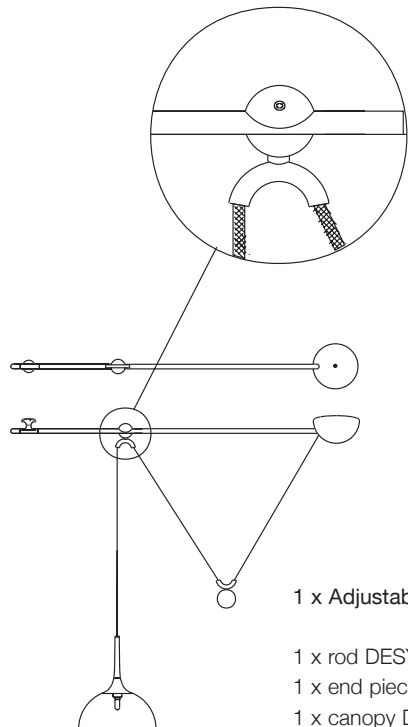

DESY Example

1 x Adjustable pendant lamp – S (side pull)

1 x rod DESY-ST
2 x end pieces DESY-E

1 x external canopy
included in Adjustable pendant lamp – S
(side pull).

1 x Adjustable pendant lamp – D
(double pull)

2 x rods DESY-ST
2 x end pieces DESY-E
1 x canopy DESY-D

1 x Adjustable pendant lamp – S (side pull)

1 x rod DESY-ST
1 x end piece DESY-E
1 x canopy DESY-S

1 x Adjustable pendant lamp – D
(double pull)

3 x rods DESY-ST
2 x end pieces DESY-E
1 x center piece DESY-M
1 x corner piece DESY-EK