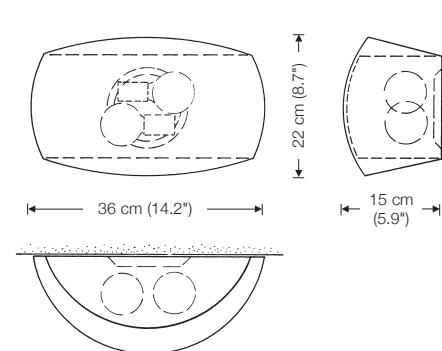

BEO

wall and stairway lamp

direct and indirect light

glass diffuser top and bottom

width: 36 cm (14.2")

lampholder: 2 x E27, max. 2 x 100 W

bulb: 2 x OS E27 Parathom, dimmable
à 1080 Lumen, 2700° K, 11 W $\hat{=}$ 75 W incl.

		€
BEO – Ms	Solid brass polished, lacquered	929.–
BEO – Mt	Solid brass matt brushed, lacquered	1023.–
BEO – Ni	Solid brass, nickel-plated	929.–
BEO – Nm	Solid brass nickel-plated, matt brushed	1023.–
BEO – Cr	Solid brass, chrome-plated	1023.–

Energy class: A++ to E

(Depending on the used bulb.)

This model will be sold with a class A+ bulb.