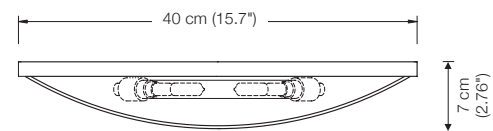

VEA

wall lamp

width: 40 cm (15,7")
shade: glass white-opal
top glass diffuser
lampholder:: 2 x B15d, max. 2 x 150 W
bulb:: 2 x OSRAM HALOLUX CERAM ECO
100 W incl.

		€
VEA – Ms	Solid brass polished, lacquered	918.–
VEA – Mt	Solid brass matt brushed, lacquered	991.–
VEA – Ni	Solid brass, nickel-plated	918.–
VEA – Nm	Solid brass nickel-plated, matt brushed	991.–
VEA – Cr	Solid brass, chrome-plated	991.–

Energy class: D

This model will be sold with a class D bulb.