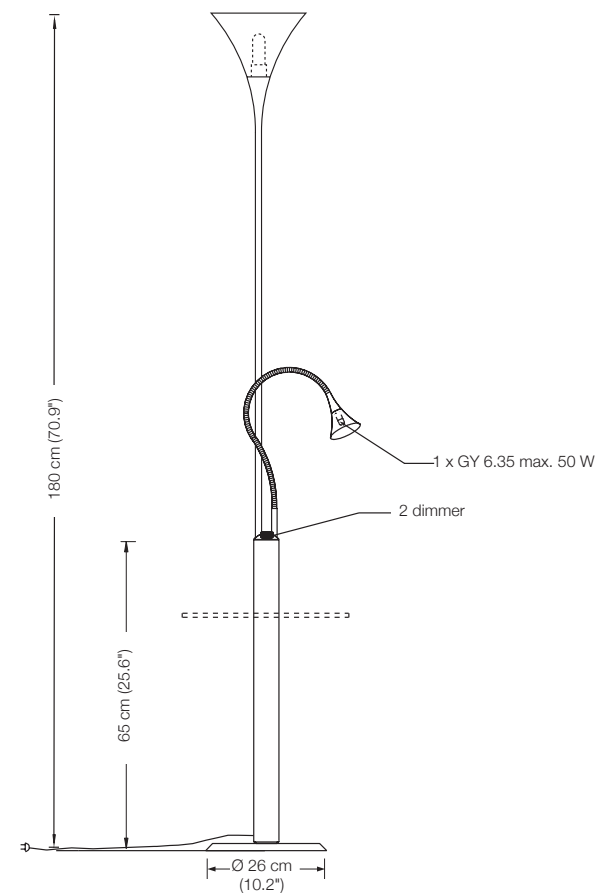

Energy class floor lamp: A++ to E
 (Depending on the used bulb.)
 This model will be sold with a class A+ bulb.

Ø 23 cm
(9.1")

LONEA SD

floor lamp

height: 160 - 190 cm (63" - 74.8") adjustable
shade: glass white-opal, Ø 23 cm (9.1")
lampholder:: E27, max. 250 W
bulb: 1 x OS E27 Superstar, dimmable
2452 Lumen, 2700° K, 21 W ≙ 150 W incl.
dimmer: built in

TAOS 40 SD

floor lamp

height: 160 - 190 cm (63" - 74.8") adjustable
shade: glass white-opal Ø 40 cm (15.7")
lampholder: E27, max. 250 W
bulb: 1 x OS E27 Parathom, dimmable
1080 Lumen, 2700° K, 11 W ≙ 75 W incl.
electric wire: 3 m (9.8 ft)
dimmer: built in

Energy class TAOS 55 SD / 40 SD: A++ to E
(Depending on the used bulb.)
This model will be sold with a class A+ bulb.

VAYO

floor lamp / reading lamp

height:	180 cm (70.9")
width reading lamp:	approx. 50 cm (19.7")
shade floor lamp:	glass white-opal, Ø 23 cm (9.1")
shade reading lamp:	TEFLON white Ø 7 cm (2.8")
lampholder floor lamp::	E27, max. 250 W / 230 V
bulb floor lamp:	1 x OS E27 Superstar, dimmable 2452 Lumen, 2700° K, 21 W ≙ 150 W incl.
lampholder reading lamp:	GY6.35, max. 50 W / 12 V
bulb reading lamp:	OSRAM HALOSTAR ECO 35 W ≙ 50 W incl.
electric wire:	4 m (13.1 ft)
dimmer:	2 x built in

glass tabletop Ø 36 cm (14.2"), height 50 cm (19.7"),
clear glass 10 mm (0.4") 300.–

Energy class floor lamp: A++ to E
(Depending on the used bulb.)
This model will be sold with a class A+ bulb.

Energy class reading lamp: B
This model will be sold with a class B bulb.