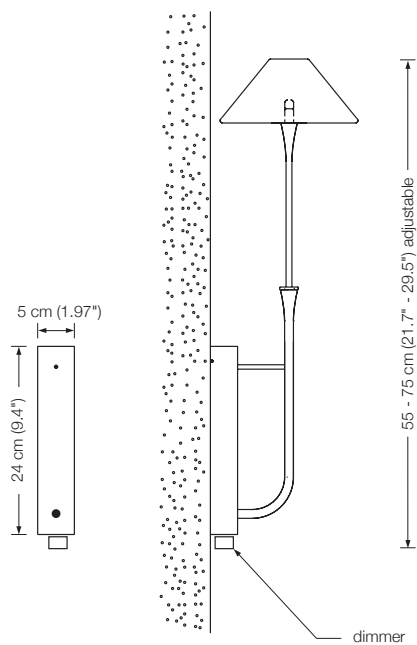

WIN

wall lamp

height: 55 - ca. 80 cm (21.7" - 31.5") adjustable

shade: TEFLON white Ø 18 cm (7.1")

lampholder: GY 6.35, max. 50 W / 12 V

bulb: OSRAM HALOSTAR ECO 35 W (equal 50 W) incl.

dimmer: built in

		€
WIN - Ms	Solid brass polished, lacquered	1043.-
WIN - Mt	Solid brass matt brushed, lacquered	1147.-
WIN - Ni	Solid brass, nickel-plated	1043.-
WIN - Nm	Solid brass nickel-plated, matt brushed	1147.-
WIN - Cr	Solid brass, chrome-plated	1147.-

Energy class: B

This model will be sold with a class B bulb.