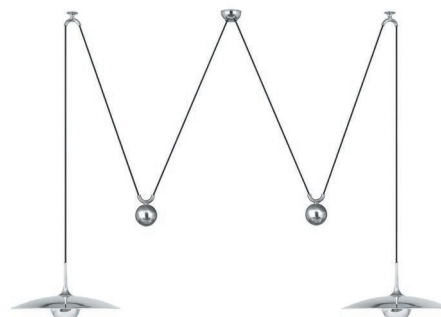

ONOS 40 S – side pull

Adjustable pendant lamp

shade: metal Ø 40 cm (15.7")
metal light diffuser

lampholder: E27, max. 100 W

		€
ONOS 40 S – Ms	Solid brass polished, lacquered	1239.–
ONOS 40 S – Mt	Solid brass matt brushed, lacquered	1363.–
ONOS 40 S – Ni	Solid brass, nickel-plated	1239.–
ONOS 40 S – Nm	Solid brass nickel-plated, matt brushed	1363.–
ONOS 40 S – Cr	Solid brass, chrome-plated	1363.–

ONOS 40 R – straight pull ceiling mounted

Adjustable pendant lamp

shade: metal Ø 40 cm (15.7")
metal light diffuser
lampholder: E27, max. 100 W

ONOS 40 R – Ms	Solid brass polished, lacquered	€ 1418.–
ONOS 40 R – Mt	Solid brass matt brushed, lacquered	€ 1559.–
ONOS 40 R – Ni	Solid brass, nickel-plated	€ 1418.–
ONOS 40 R – Nm	Solid brass nickel-plated, matt brushed	€ 1559.–
ONOS 40 R – Cr	Solid brass, chrome-plated	€ 1559.–

ONOS 40 D – double pull

Adjustable pendant lamp

shade: metal Ø 40 cm (15.7")
metal light diffuser
lampholder: 2 x E27, max. 2 x 100 W

ONOS 40 D – Ms	Solid brass polished, lacquered	€ 2310.–
ONOS 40 D – Mt	Solid brass matt brushed, lacquered	€ 2541.–
ONOS 40 D – Ni	Solid brass, nickel-plated	€ 2310.–
ONOS 40 D – Nm	Solid brass nickel-plated, matt brushed	€ 2541.–
ONOS 40 D – Cr	Solid brass, chrome-plated	€ 2541.–