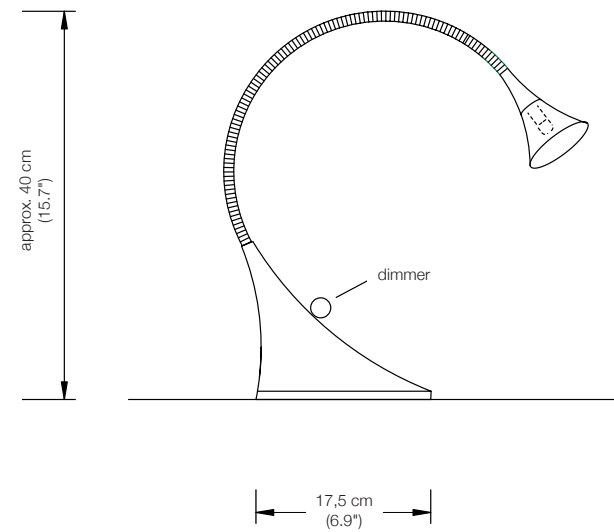

Energy class: A++ to E

(Depending on the used bulb.)

This model will be sold with a class A+ bulb.

* fabric required: 50 x 80 cm (19.7" x 31.5")

TOA

table lamp

flexible and specially reinforced metal arm

height: up to max. 50 cm (19.7")

shade: TEFLON white, Ø 7 cm (2.8")

lampholder: GY6.35, max. 20 W / 12 V

Leuchtmittel: OSRAM HALOSTAR ECO 35 W \triangleq 50 W incl.

electric wire: 2,5 m (8.2 ft)

dimmer: built in

		€
TOA – Ms	Solid brass polished, lacquered	814.–
TOA – Mt	Solid brass matt brushed, lacquered	896.–
TOA – Ni	Solid brass, nickel-plated	814.–
TOA – Nm	Solid brass nickel-plated, matt brushed	896.–
TOA – Cr	Solid brass, chrome-plated	896.–

Energy class: B

This model will be sold with a class B bulb.

ESA

table lamp
flexible and specially reinforced metal arm

height: up to 50 cm (19.7")
shade: TEFLON white, Ø 7 cm (2.8")
lampholder: GY 6.35, max. 20 W
bulb: OSRAM HALOSTAR IRC 20 W incl.
electric wire: 2,5 m (8.2 ft)
dimmer: built in