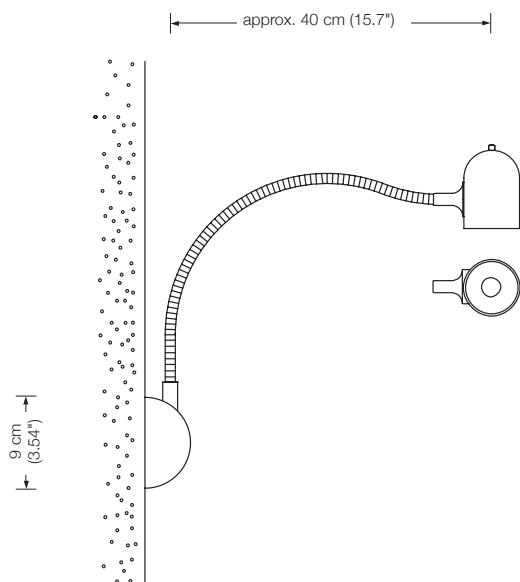

WED

wall lamp

width: 40 cm (15.7")

lampholder: GU5.3

bulb: Philips MASTER LEDspot 8 - 50 W incl.

MR16 830 36° DIM

approx. 660 Lumen

color temperature: warmwhite 2700 Kelvin

colour rendering: > 82 Ra

		€
WED – Ms	Solid brass polished, lacquered	609.-
WED – Mt	Solid brass matt brushed, lacquered	670.-
WED – Ni	Solid brass, nickel-plated	609.-
WED – Nm	Solid brass nickel-plated, matt brushed	670.-
WED – Cr	Solid brass, chrome-plated	670.-

Energy class: A++ to A

Replacement bulbs can be ordered through VS Manufaktur.