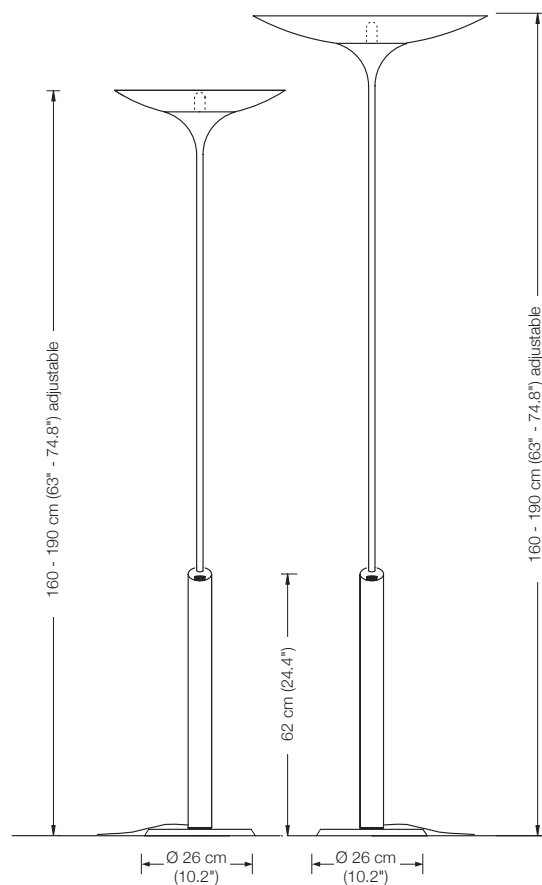

TAOS 55 SD

floor lamp

height: 160 - 190 cm (63" - 74.8") adjustable
shade: glass white-opal Ø 55 cm (21.7")
lampholder: E27, max. 250 W
bulb: 1 x OS E27 Parathom, dimmable
1080 Lumen, 2700° K, 11 W ≙ 75 W incl.
electric wire: 3 m (9.8 ft)
dimmer: built in

		€
TAOS 55 SD – Ms	Solid brass polished, lacquered	1461.–
TAOS 55 SD – Mt	Solid brass matt brushed, lacquered	1577.–
TAOS 55 SD – Ni	Solid brass, nickel-plated	1461.–
TAOS 55 SD – Nm	Solid brass nickel-plated, matt brushed	1577.–
TAOS 55 SD – Cr	Solid brass, chrome-plated	1577.–

TAOS 40 SD

floor lamp

height: 160 - 190 cm (63" - 74.8") adjustable
shade: glass white-opal Ø 40 cm (15.7")
lampholder: E27, max. 250 W
bulb: 1 x OS E27 Parathom, dimmable
1080 Lumen, 2700° K, 11 W ≙ 75 W incl.
electric wire: 3 m (9.8 ft)
dimmer: built in

		€
TAOS 40 SD – Ms	Solid brass polished, lacquered	1423.–
TAOS 40 SD – Mt	Solid brass matt brushed, lacquered	1536.–
TAOS 40 SD – Ni	Solid brass, nickel-plated	1423.–
TAOS 40 SD – Nm	Solid brass nickel-plated, matt brushed	1536.–
TAOS 40 SD – Cr	Solid brass, chrome-plated	1536.–

Energy class TAOS 55 SD / 40 SD: A++ to E
(Depending on the used bulb.)
This model will be sold with a class A+ bulb.