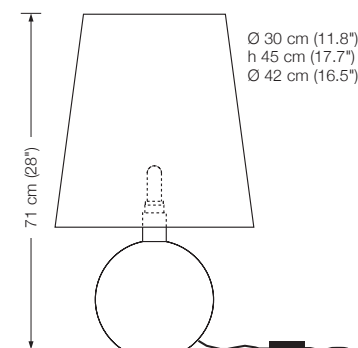

ORA 25

table lamp
metal ball Ø 25 cm (9.8")
height: 71 cm (28")
shade: silk*
lampholder: E27, max. 150 W
bulb: 1 x OS E27 Parathom, dimmable
1080 Lumen, 2700° K, 11 W ≙ 75 W incl.
electric wire: 3 m (9.8 ft)
dimmer: on cord

		€
ORA 25 – Ms	Solid brass polished, lacquered	1037.–
ORA 25 – Mt	Solid brass matt brushed, lacquered	1120.–
ORA 25 – Ni	Solid brass, nickel-plated	1037.–
ORA 25 – Nm	Solid brass nickel-plated, matt brushed	1120.–
ORA 25 – Cr	Solid brass, chrome-plated	1120.–

* fabric required: 140 x 70 cm (55.1" x 27.6")