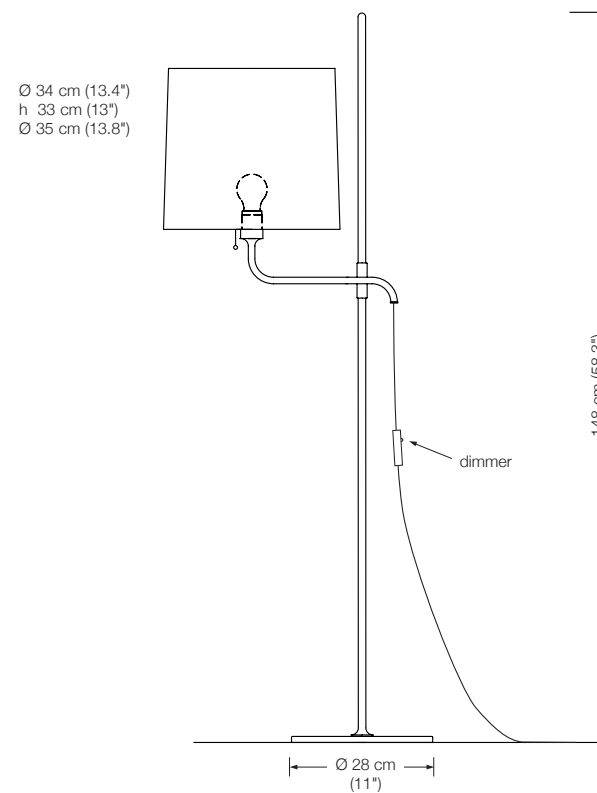

STE

floor reading lamp

height: adjustable
shade: silk*
lampholder: E27, max. 250 W
bulb: 1 x OS E27 Parathom, dimmable
1080 Lumen, 2700° K, 11 W $\hat{=}$ 75 W incl.
electric wire: 3 m (9.8 ft) textile cable black (standard)
dimmer: on cord

		€
STE – Ms	Solid brass polished, lacquered	1034.–
STE – Mt	Solid brass matt brushed, lacquered	1117.–
STE – Ni	Solid brass, nickel-plated	1034.–
STE – Nm	Solid brass nickel-plated, matt brushed	1117.–
STE – Cr	Solid brass, chrome-plated	1117.–

Energy class: A++ to E

(Depending on the used bulb.)

This model will be sold with a class A+ bulb.

* fabric required: 120 x 60 cm (47.2" x 23.6")