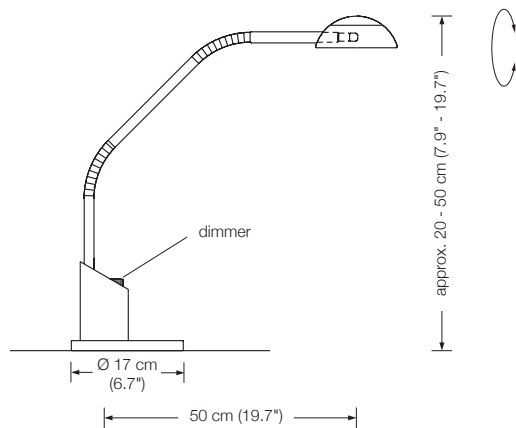

Energy class: A++ to A

PIN T

desk lamp

height: 45 cm (17.7")
width: 70 cm (27.6")
shade: rotatable
bulb: LED-Line 150 (approx. 6 Watt) incl.
exchangeable
approx. 600 Lumen
color temperature: warmwhite 2700 Kelvin
colour rendering: > 90 Ra
electric wire: 3 m (9.8 ft)

Energy class: A++ to A

YON T

table lamp

shade: metal Ø 12 cm (4.7"), adjustable

lampholder: GY 6.35, max. 50 W / 12 V

bulb: OSRAM HALOSTAR ECO 35 W $\hat{=}$ 50 W incl.

electric wire: 2,5 m (8.2 ft)

dimmer: built in

Energy class: B

This model will be sold with a class B bulb.

ORA 20

table lamp
 metal ball Ø 20 cm (7.9")
 height: 59 cm (23.2")
 shade: silk*
 lampholder: E27, max. 150 W
 bulb: 1 x OS E27 Parathom, dimmable
 1080 Lumen, 2700° K, 11 W ≙ 75 W incl.
 electric wire: 3 m (9.8 ft)
 dimmer: on cord