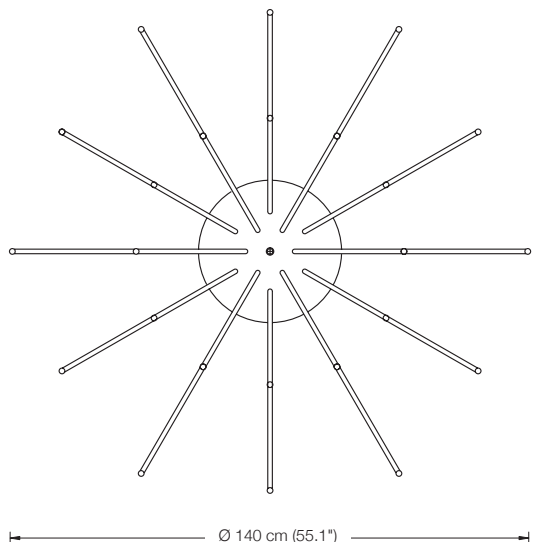

MESA 24

chandelier

24 removable metal arms

total height: min. 95 (37.4") - max. 315 cm (53.1") *

Ø: 140 cm (55.1")

lampholder: 24 x G4, max. 24 x 20 W / 12 V

bulb: 28 x OSRAM HALOSTAR 20 W incl.

dimmer: brightness control is possible **

		€
MESA 24 – Ms	Solid brass polished, lacquered	4379.–
MESA 24 – Mt	Solid brass matt brushed, lacquered	4816.–
MESA 24 – Ni	Solid brass, nickel-plated	4379.–
MESA 24 – Nm	Solid brass nickel-plated, matt brushed	4816.–
MESA 24 – Cr	Solid brass, chrome-plated	4816.–

Energy class: C

This model will be sold with a class C bulb.

* telescopic adjustment:

total height 95 – 135 cm (37.4" – 53.1") (standard)

total height 125 – 195 cm (49.2" – 76.8")

total height 185 – 315 cm (72.8" – 124")

Other options available on request.

Please indicate with order.

** These lamps are equipped with 3 electronic transformers of 210 VA capacity each.