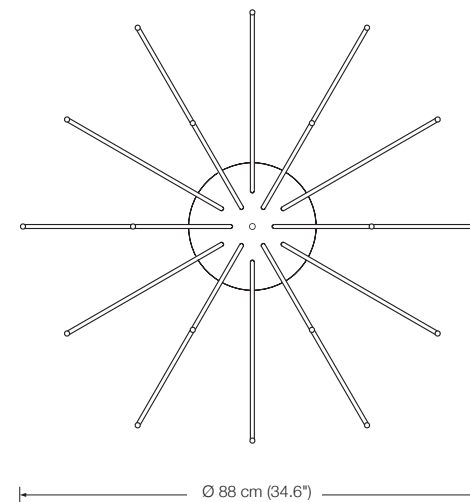

MESA 18

chandelier

18 removable metal arms

total height: min. 85 cm (33.5") - max. 305 cm (120.1") *

Ø: 88 cm (34.6")

lampholder: 18 x G 4, max. 18 x 20 W / 12 V

bulb: 20 x OSRAM HALOSTAR 20 W incl.

dimmer: brightness control is possible **

		€
MESA 18 – Ms	Solid brass polished, lacquered	3623.–
MESA 18 – Mt	Solid brass matt brushed, lacquered	3985.–
MESA 18 – Ni	Solid brass, nickel-plated	3623.–
MESA 18 – Nm	Solid brass nickel-plated, matt brushed	3985.–
MESA 18 – Cr	Solid brass, chrome-plated	3985.–

Energy class: C

This model will be sold with a class C bulb.

* telescopic adjustment:

total height 85 – 125 cm (33.5" – 49.2") (standard)

total height 115 – 185 cm (45.3" – 72.8")

total height 175 – 305 cm (68.9" – 120.1")

Other options available on request.

Please indicate with order.

** These lamps are equipped with 2 electronic transformers of 210 VA capacity each.