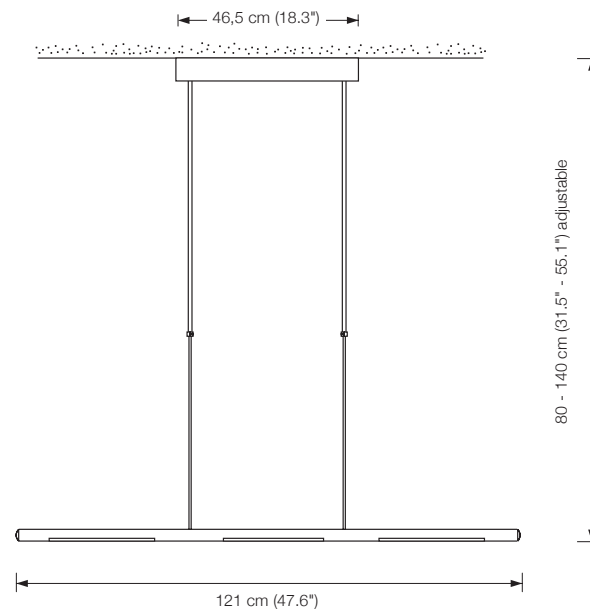

PEN 121

pendant lamp, height adjustable
outer light elements can be rotated (360°)

length: 121 cm (47.6")
canopy: 46,5 x 5 x 5 cm (18.3" x 2.0" x 2.0")
height: 80 to 140 cm (31.5" to 55.1") adjustable (standard)*
bulb: 3 x LED-Line 150 (approx. 24 watts in total) incl. exchangeable
approx. 2200 Lumen
color temperature: warmwhite 2700 K
colour rendering: > 90 Ra
dimmer: possible via house installation or Casambi**

		€
PEN 121 – Ms	Solid brass polished, lacquered	1659.–
PEN 121 – Mt	Solid brass matt brushed, lacquered	1817.–
PEN 121 – Ni	Solid brass, nickel-plated	1659.–
PEN 121 – Nm	Solid brass nickel-plated, matt brushed	1817.–
PEN 121 – Cr	Solid brass, chrome-plated	1817.–

Energy class: A++ to A

* The following suspensions on request (without surcharge):
Overall height 105 – 200 cm (41.3" – 78.7")
Overall height 130 – 250 cm (51.2" – 98.4")
Other pendulum lengths possible on request (with additional charge of 280.–)

** We recommend (without obligation) the following dimmer brands:
– GIRA 0307 00/102
– JUNG 1731 DD
– BERKER 2874
– FELLER 40300.RC
– BUSCH-JÄGER 6523U
– ARDITI 027505
– CASAMBI Dimmer 800598 / 800680
– KOPP 8033