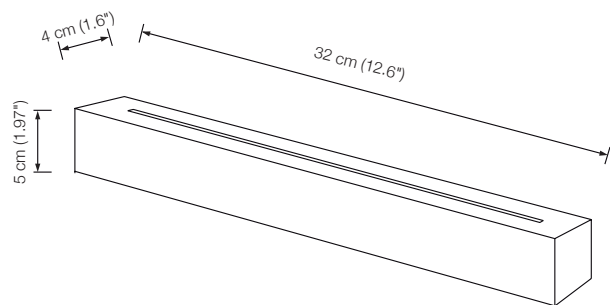

BLOC

wall lamp

height: 5 cm (1.97")
width: 32 cm (12.6")
depth: 4 cm (1.6")
bulb: 2 x LED-Line 150 (approx. 12 Watt) incl.
exchangeable
approx. 1200 Lumen
color temperature: warmwhite 2700 Kelvin
colour rendering: > 90 Ra

		€
BLOC – Ms	Solid brass polished, lacquered	504.–
BLOC – Mt	Solid brass matt brushed, lacquered	546.–
BLOC – Ni	Solid brass, nickel-plated	504.–
BLOC – Nm	Solid brass nickel-plated, matt brushed	546.–
BLOC – Cr	Solid brass, chrome-plated	546.–

Energy class: A++ to A