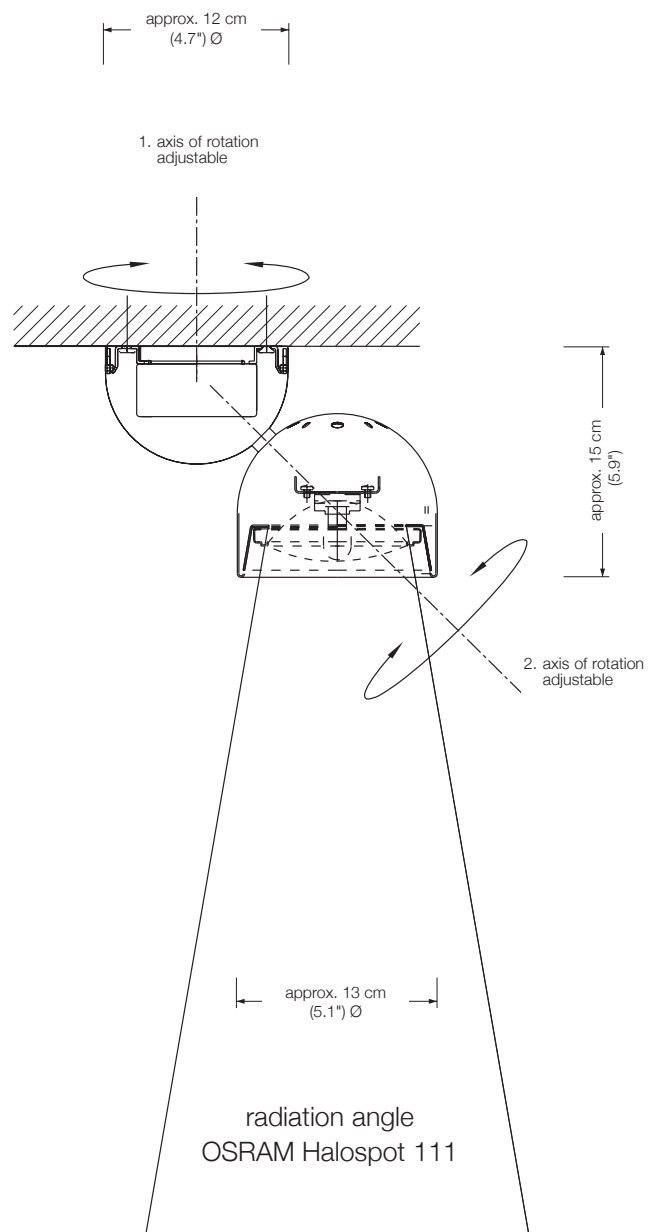

OYO

spotlight
swivelling to all sides
for reflector-lights

Ø wall installation: approx. 12 cm (4.7")
Ø shade: approx. 13 cm (5.1")
lampholder: G53
bulb: LED Spot (8,5 W $\hat{=}$ 50 W), 24 ° incl.*
dimmable
exchangeable
approx. 450 Lumen
color temperature: warmwhite 2700 K
colour rendering: > 90 Ra

		€
OYO – Ms	Solid brass polished, lacquered	735.-
OYO – Mt	Solid brass matt brushed, lacquered	809.-
OYO – Ni	Solid brass, nickel-plated	735.-
OYO – Nm	Solid brass nickel-plated, matt brushed	809.-
OYO – Cr	Solid brass, chrome-plated	809.-

* optional:

LED Spot (8,5 W $\hat{=}$ 50 W), 24 ° - 4000 K
LED Spot (8,5 W $\hat{=}$ 50 W), 40 ° - 2700 K
LED Spot (15,5 W $\hat{=}$ 75 W), 24 ° - 2700 K
LED Spot (15,5 W $\hat{=}$ 75 W), 24 ° - 4000 K
LED Spot (15,5 W $\hat{=}$ 75 W), 40 ° - 2700 K

Please indicate with order.

Energy class: A

This model will be sold with a class A bulb.