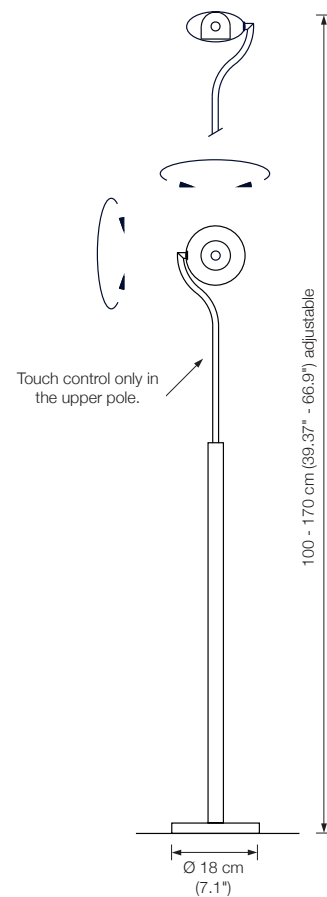

Energy class floor lamp: A++ to E
 (Depending on the used bulb.)
 This model will be sold with a class A+ bulb.

Ø 23 cm
(9.1")

LONEA SD

floor lamp

height: 160 - 190 cm (63" - 74.8") adjustable
shade: glass white-opal, Ø 23 cm (9.1")
lampholder:: E27, max. 250 W
bulb: 1 x OS E27 Superstar, dimmable
2452 Lumen, 2700° K, 21 W ≙ 150 W incl.
dimmer: built in

Energy class: A++ to A

GO 30

floor reading lamp

height: 100 - 170 cm (39.37" - 66.9") adjustable

shade: TEFLON white, Ø 10 cm (3.9")

lampholder: GY 6.35

bulb: OSRAM HALOSTAR ECO

50 W $\hat{=}$ 75 W incl.

Energy class: B

This model will be sold with a class B bulb.

* also available: dimmer on cord

Please indicate with order.

PIN

floor reading lamp

height: 100 - 135 cm (39.4" - 53.2") adjustable

width: approx. 52 cm (20.5")

Energy class: A++ to A

PIN d

floor reading lamp

height: 105 - 140 cm (41.3" - 55.1") adjustable

width: approx. 52 cm (20.5")

bulb: LED-Line 150 (approx. 8,4 Watt) incl.

exchangeable

approx. 840 Lumen