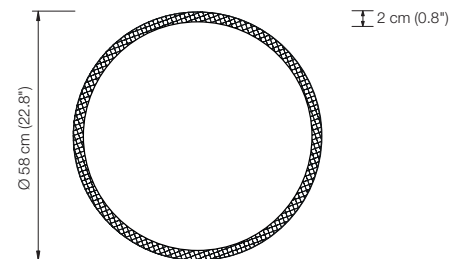

ONE 58

LED chandelier

height: adjustable 0,5 to 2 m (16.69" to 78.74") (standard)*

Ø ring: 58 cm (22.8")

Ø canopy: 25 cm (9.8")

illuminant: LED (31,4 Watt) with glare protection incl.
light upwards and downwards
approx. 3.020 Lumen

ONE 80

LED chandelier

height: adjustable 0.5 to 2 m (16.69" to 78.74") (standard)*

Ø ring: 80 cm (31.5")

Ø canopy: 25 cm (9.8")

illuminant: LED (43 Watt) with glare protection incl.
light upwards and downwards
approx. 4.200 Lumen