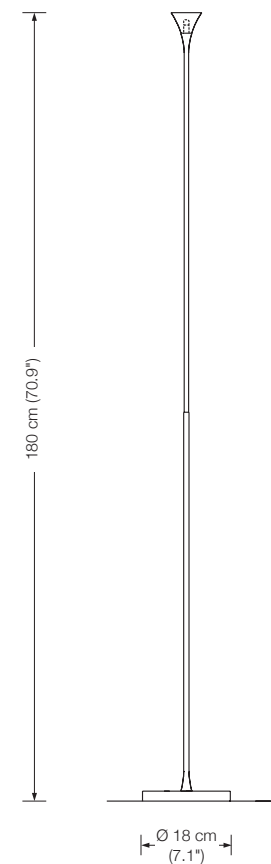

LOT

floor lamp
height: 180 cm (70.9")
shade: TEFLON white Ø 7 cm (2.8")
lampholder: GY 6.35, max. 50 W / 12 V
bulb: OSRAM HALOSTAR ECO
35 W $\hat{=}$ 50 W incl.
electric wire: 2,5 m (8.2 ft)
dimmer: sensor (touch dimmer) *

		€
LOT – Ms	Solid brass polished, lacquered	1017.–
LOT – Mt	Solid brass matt brushed, lacquered	1119.–
LOT – Ni	Solid brass, nickel-plated	1017.–
LOT – Nm	Solid brass nickel-plated, matt brushed	1119.–
LOT – Cr	Solid brass, chrome-plated	1119.–

* also available: dimmer on cord
Please indicate with order

Energy class: B
This model will be sold with a class B bulb.