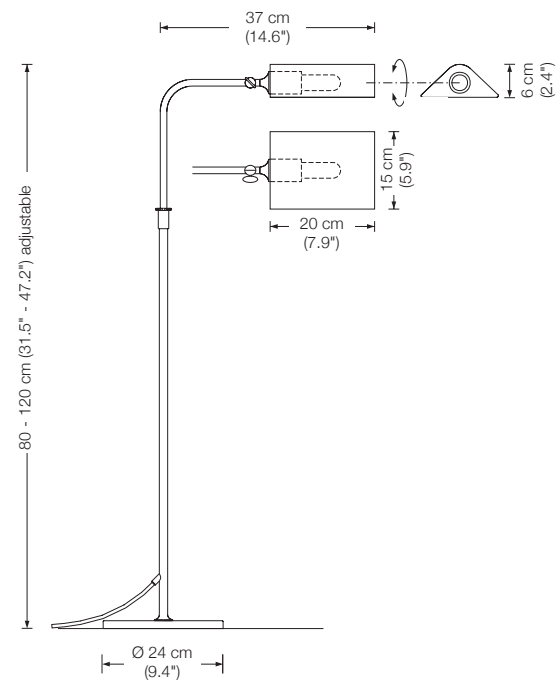

CERVANTES

floor reading lamp

height: 80 - 120 cm (31.5" - 47.2") adjustable
shade: metal, rotatable
lampholder: E27, max. 100 W
bulb: 1 x OS E27 Parathom, dimmable
1080 Lumen, 2700° K, 11 W $\hat{=}$ 75 W incl.
electric wire: 4 m (13.1 ft)
dimmer: on cord

		€
CERVANTES – Ms	Solid brass polished, lacquered	992.–
CERVANTES – Mt	Solid brass matt brushed, lacquered	1092.–
CERVANTES – Ni	Solid brass, nickel-plated	992.–
CERVANTES – Nm	Solid brass nickel-plated, matt brushed	1092.–
CERVANTES – Cr	Solid brass, chrome-plated	1092.–

Energy class: A++ to E

(Depending on the used bulb.)

This model will be sold with a class A+ bulb.