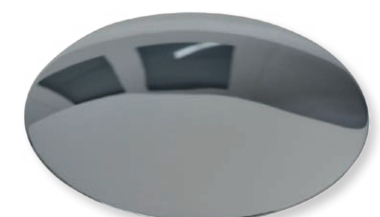

Cr
Solid brass, chrome-plated