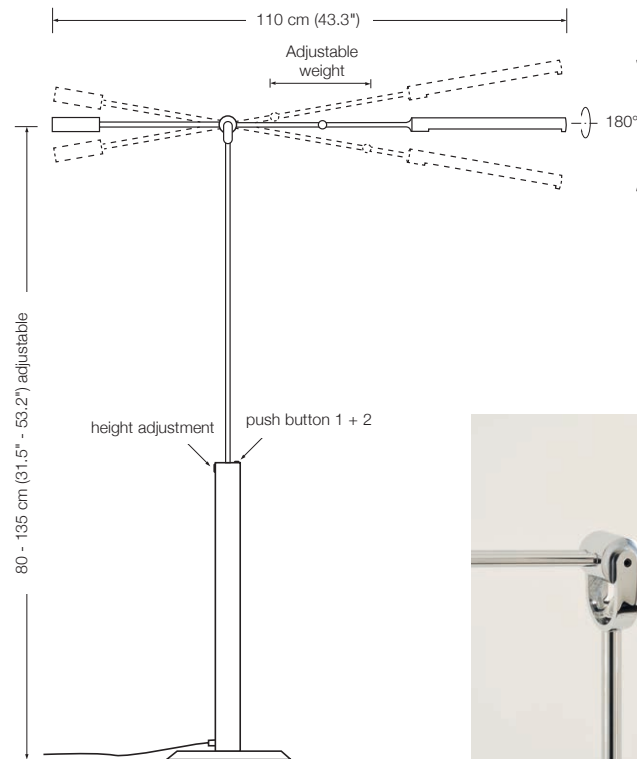

Energy class: D

This model will be sold with a class D bulb.

LONEA

floor lamp

height: 180 cm (70.9")
 shade: glass white-opal, Ø 23 cm (9.1")
 lampholder:: E27, max. 250 W
 bulb: 1 x OS E27 Superstar, dimmable
 2452 Lumen, 2700° K, 21 W ≙ 150 W incl.
 electric wire: 3 m (9.8 ft)
 dimmer: on cord

Energy class floor lamp: A++ to E
 (Depending on the used bulb.)
 This model will be sold with a class A+ bulb.

Ø 23 cm
(9.1")

LONEA SD

floor lamp

height: 160 - 190 cm (63" - 74.8") adjustable
shade: glass white-opal, Ø 23 cm (9.1")
lampholder:: E27, max. 250 W
bulb: 1 x OS E27 Superstar, dimmable
2452 Lumen, 2700° K, 21 W ≙ 150 W incl.
dimmer: built in

Energy class: D

This model will be sold with a class D bulb.

DROP

floor reading lamp / piano light

height: adjustable from 80 – 135 cm (31.5" – 53.1")

width: 70 cm (27.6")

shade: Ø 3 cm (1.2"), approx. 34 cm (13.4") long, 180° rotatable

Energy class: A++ to A

GO 30

floor reading lamp

height: 100 - 170 cm (39.37" - 66.9") adjustable

shade: TEFLON white, Ø 10 cm (3.9")

lampholder: GY 6.35

bulb: OSRAM HALOSTAR ECO

50 W $\hat{=}$ 75 W incl.