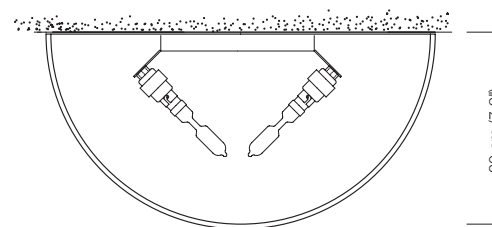

VEA

wall lamp

width: 40 cm (15,7")
shade: glass white-opal
top glass diffuser
lampholder:: 2 x B15d, max. 2 x 150 W
bulb:: 2 x OSRAM HALOLUX CERAM ECO
100 W incl.

		€
VEA – Ms	Solid brass polished, lacquered	918.–
VEA – Mt	Solid brass matt brushed, lacquered	991.–
VEA – Ni	Solid brass, nickel-plated	918.–
VEA – Nm	Solid brass nickel-plated, matt brushed	991.–
VEA – Cr	Solid brass, chrome-plated	991.–

Energy class: D

This model will be sold with a class D bulb.