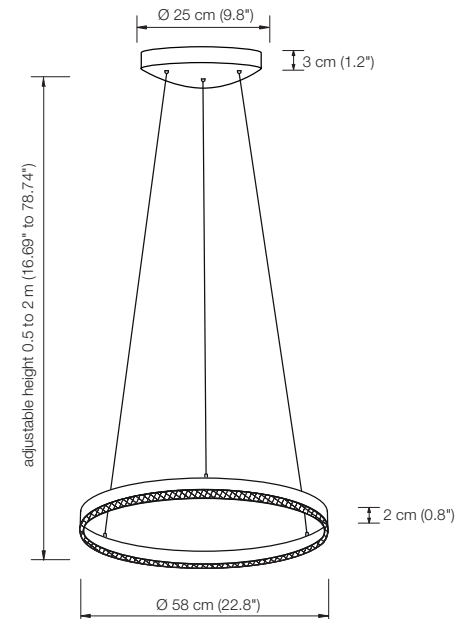

ONE 58

LED chandelier

height: adjustable 0,5 to 2 m (16.69" to 78.74") (standard)*

Ø ring: 58 cm (22.8")

Ø canopy: 25 cm (9.8")

illuminant: LED (31,4 Watt) with glare protection incl.
light upwards and downwards
approx. 3.020 Lumen

ONE 80

LED chandelier

height: adjustable 0.5 to 2 m (16.69" to 78.74") (standard)*

Ø ring: 80 cm (31.5")

Ø canopy: 25 cm (9.8")

illuminant: LED (43 Watt) with glare protection incl.
light upwards and downwards
approx. 4.200 Lumen