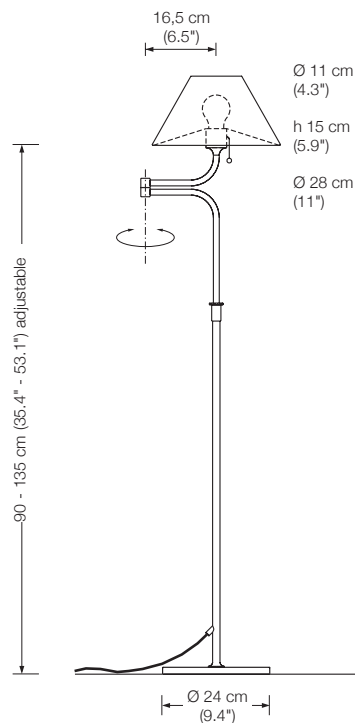

Energy class: A++ to E

(Depending on the used bulb.)

This model will be sold with a class A+ bulb.

LESAN M

floor reading lamp

height: 90 - 135 cm (35.4" - 53.1") adjustable
 shade: metal Ø 28 cm (11")
 lampholder: E27, max. 100 W
 bulb: 1 x OS E27 Parathom, dimmable
 1080 Lumen, 2700° K, 11 W $\hat{=}$ 75 W incl.
 electric wire: 3 m (9.8 ft)
 dimmer: on cord

Energy class: A++ to E

(Depending on the used bulb.)

This model will be sold with a class A+ bulb.

LESAN S

floor reading lamp

height: 90 - 135 cm (35.4" - 53.1") adjustable
 shade: silk* Ø 28 cm (11")
 lampholder: E27, max. 100 W
 bulb: 1 x OS E27 Parathom, dimmable
 1080 Lumen, 2700° K, 11 W $\hat{=}$ 75 W incl.
 electric wire: 3 m (9.8 ft)
 dimmer: on cord

Energy class: A++ to E

(Depending on the used bulb.)

This model will be sold with a class A+ bulb.

* fabric required: 50 x 80 cm (19.7" x 31.5")

TOPAN

table lamp

height: 51 cm (20.1")
 width: 55 cm (21.7")
 shade: Ø 3 cm (1.2"), approx. 23 cm (9.1") long, 180° rotatable
 bulb: LED-Line TW (approx. 12,5 W) incl., exchangeable
 approx. 1330 Lumen
 color temperature: infinitely variable from 2700° – 5700° K
 push button 1: tuning white
 push button 2: on / off / dimming
 colour rendering: > 92 Ra
 electric wire: 3 m (9.8 ft) textile cable black (standard)
 dimmer: built in

Energy class: A++ to A

TOLED

desk lamp

height: 45 cm (17.7")
width: 70 cm (27.6")
shade: rotatable
bulb: LED-Line 150 (approx. 6 Watt) incl.
exchangeable
approx. 600 Lumen
color temperature: warmwhite 2700 Kelvin
colour rendering: > 90 Ra
electric wire: 2,5 m (8.2 ft)