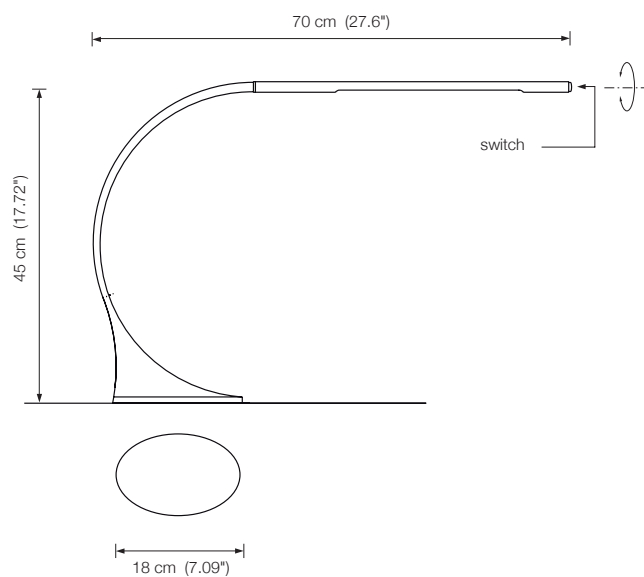

Energy class: A++ to E

(Depending on the used bulb.)

This model will be sold with a class A+ bulb.

* fabric required: 50 x 80 cm (19.7" x 31.5")

TOPAN

table lamp

height: 51 cm (20.1")
 width: 55 cm (21.7")
 shade: Ø 3 cm (1.2"), approx. 23 cm (9.1") long, 180° rotatable
 bulb: LED-Line TW (approx. 12,5 W) incl., exchangeable
 approx. 1330 Lumen
 color temperature: infinitely variable from 2700° – 5700° K
 push button 1: tuning white
 push button 2: on / off / dimming
 colour rendering: > 92 Ra
 electric wire: 3 m (9.8 ft) textile cable black (standard)
 dimmer: built in

Energy class: A++ to A

TOLED

desk lamp

height: 45 cm (17.7")
width: 70 cm (27.6")
shade: rotatable
bulb: LED-Line 150 (approx. 6 Watt) incl.
exchangeable
approx. 600 Lumen
color temperature: warmwhite 2700 Kelvin
colour rendering: > 90 Ra
electric wire: 2,5 m (8.2 ft)

Energy class: A++ to A

PIN T

desk lamp

height: 45 cm (17.7")
width: 70 cm (27.6")
shade: rotatable
bulb: LED-Line 150 (approx. 6 Watt) incl.
exchangeable
approx. 600 Lumen
color temperature: warmwhite 2700 Kelvin
colour rendering: > 90 Ra
electric wire: 3 m (9.8 ft)