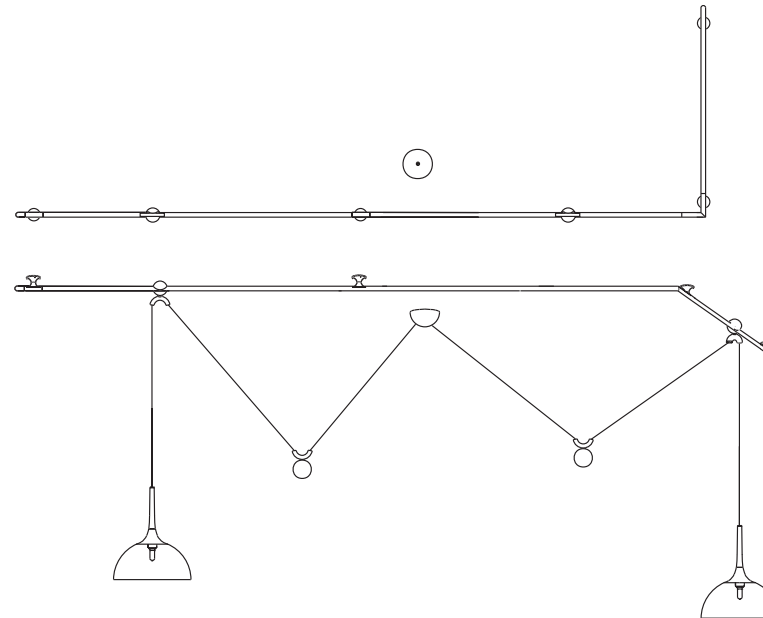

1 x Adjustable pendant lamp – D
(double pull)

3 x rods DESY-ST
2 x end pieces DESY-E
1 x center piece DESY-M
1 x corner piece DESY-EK

1 x external canopy
included in Adjustable pendant lamp – D
(double pull)