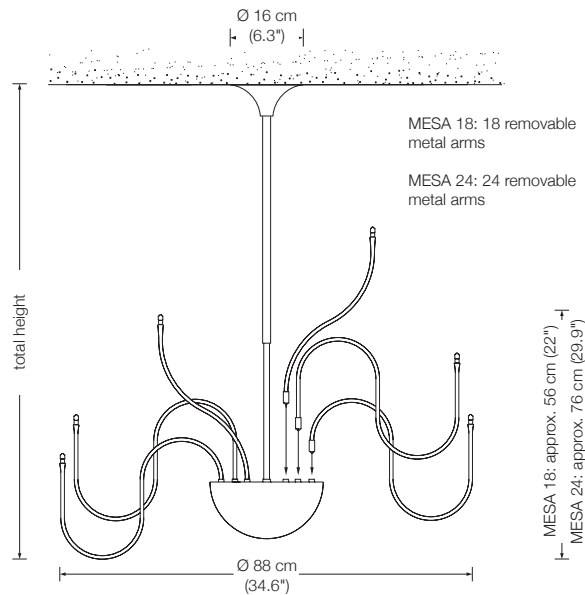

Energy class: C

This model will be sold with a class C bulb.

* telescopic adjustment:

total height 85 – 125 cm (33.5" – 49.2") (standard)

total height 115 – 185 cm (45.3" – 72.8")

total height 175 – 305 cm (68.9" – 120.1")

Other options available on request.

Please indicate with order.

** These lamps are equipped with 2 electronic transformers of 210 VA capacity each.

MESA 24

chandelier

24 removable metal arms

total height: min. 95 (37.4") - max. 315 cm (53.1") *

Ø: 140 cm (55.1")

lampholder: 24 x G4, max. 24 x 20 W / 12 V

bulb: 28 x OSRAM HALOSTAR 20 W incl.

dimmer: brightness control is possible **

		€
MESA 24 – Ms	Solid brass polished, lacquered	4379.–
MESA 24 – Mt	Solid brass matt brushed, lacquered	4816.–
MESA 24 – Ni	Solid brass, nickel-plated	4379.–
MESA 24 – Nm	Solid brass nickel-plated, matt brushed	4816.–
MESA 24 – Cr	Solid brass, chrome-plated	4816.–

Energy class: C

This model will be sold with a class C bulb.

* telescopic adjustment:

total height 95 – 135 cm (37.4" – 53.1") (standard)

total height 125 – 195 cm (49.2" – 76.8")

total height 185 – 315 cm (72.8" – 124")