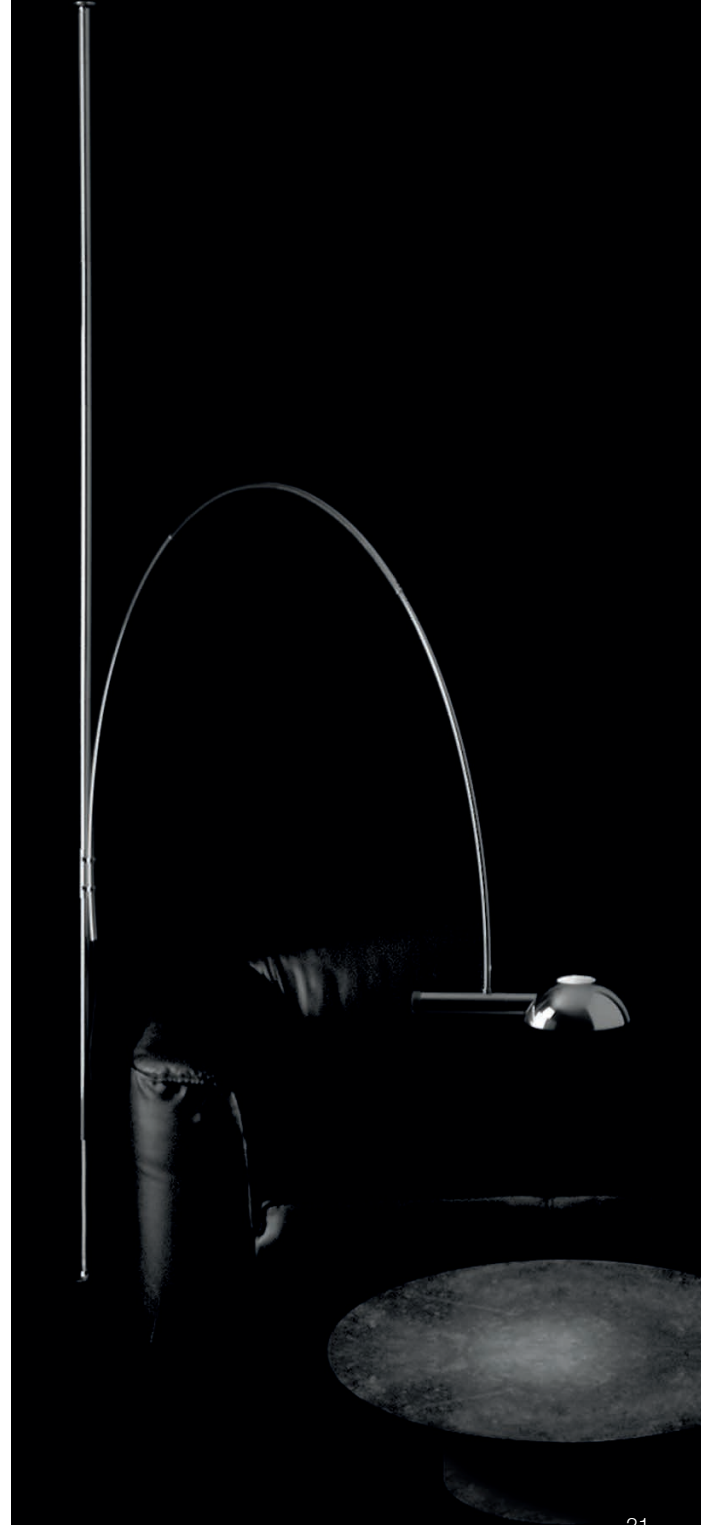

glass tabletop Ø 36 cm (14.2"), height 50 cm (19.7"),
clear glass 10 mm (0.4") 300.–

Energy class floor lamp: A++ to E
(Depending on the used bulb.)
This model will be sold with a class A+ bulb.

Energy class reading lamp: B
This model will be sold with a class B bulb.

UNA

arc floor lamp
mounting between floor and ceiling
variable up to 3.20 m (126") room height
arc height adjustable

shade: metal, Ø 17 cm (6.7"), rotatable
lampholder: B15d, max. 250 W
bulb: OSRAM HALOLUX CERAM ECO 150 W incl.
electric wire: 5 m (16.4 ft)
dimmer: built in

Energy class: D

This model will be sold with a class D bulb.

DROP

floor reading lamp / piano light

height: adjustable from 80 – 135 cm (31.5" – 53.1")

width: 70 cm (27.6")

shade: Ø 3 cm (1.2"), approx. 34 cm (13.4") long, 180° rotatable