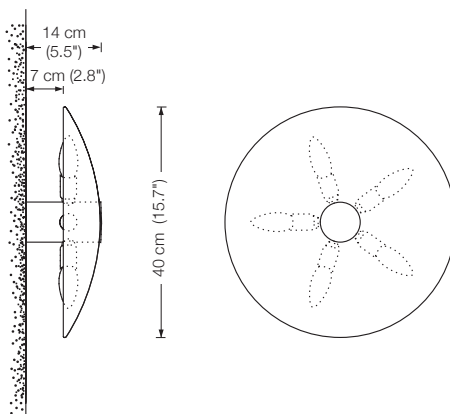

By request: 5 x E14 LED-bulb (60 W) 55.–
 Please indicate with order.

special length (distance to wall / ceiling) on request

Energy class: A++ to E
 (Depending on the used bulb.)

GELA 55
 ceiling lamp
 shade: glass white-opal Ø 55 cm (21.7")
 lampholder: 5 x E27, max. 5 x 100 W
 dimmer: possible via house installation or Casambi*