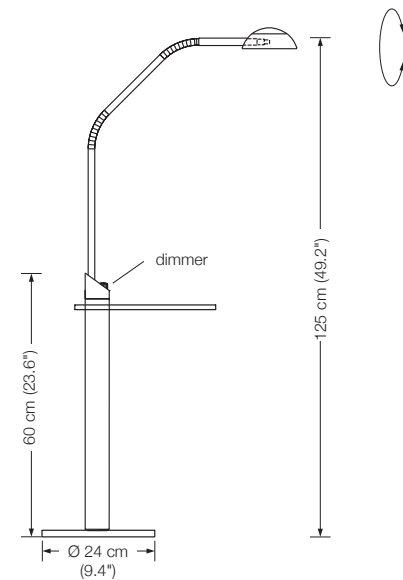

YON G

floor reading lamp

with glass tabletop Ø 30 cm (11.8"), clear glass
height: adjustable
shade: metal Ø 12 cm (4.7"), rotatable
lampholder: GY6.35, max. 50 W / 12 V
bulb: OSRAM HALOSTAR ECO 35 W $\triangleq$ 50 W incl.
electric wire: 4 m (13.1 ft)
dimmer: on cord

		€
YON G – Ms	Solid brass polished, lacquered	1323.–
YON G – Mt	Solid brass matt brushed, lacquered	1455.–
YON G – Ni	Solid brass, nickel-plated	1323.–
YON G – Nm	Solid brass nickel-plated, matt brushed	1455.–
YON G – Cr	Solid brass, chrome-plated	1455.–

Energy class: B

This model will be sold with a class B bulb.