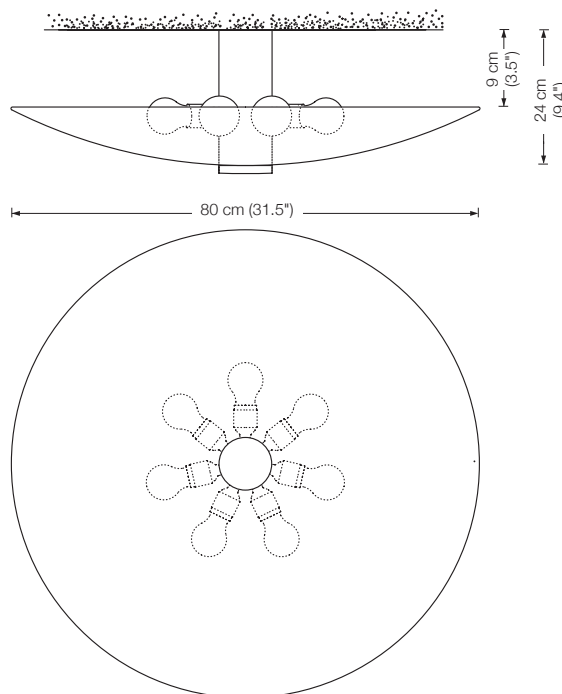

* We recommend (without obligation) the following dimmer brands:

- GIRA 0307 00/102
- JUNG 1731 DD
- BERKER 2874
- FELLER 40300.RC
- BUSCH-JÄGER 6523U
- ARDITI 027505
- CASAMBI Dimmer 800598 / 800680
- KOPP 8033