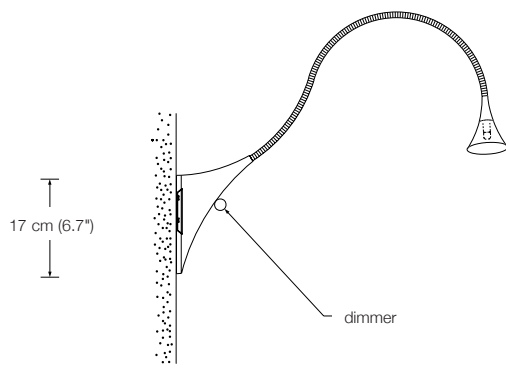

VAO

wall lamp
flexible and specially reinforced metal arm

height: approx. 44 cm (17.3")
shade: TEFLON white, Ø 7 cm (2.8")
Fassung: GY6.35, max. 20 W / 12 V
Leuchtmittel: OSRAM HALOSTAR IRC 20 W incl.
dimmer: built in

		€
VAO – Ms	Solid brass polished, lacquered	750.–
VAO – Mt	Solid brass matt brushed, lacquered	824.–
VAO – Ni	Solid brass, nickel-plated	750.–
VAO – Nm	Solid brass nickel-plated, matt brushed	824.–
VAO – Cr	Solid brass, chrome-plated	824.–

Energy class: C

This model will be sold with a class C bulb.