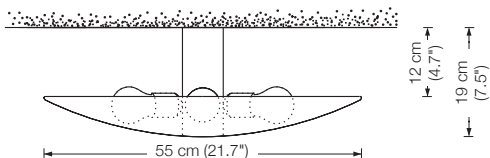

SELA 55

ceiling lamp
indirect lighting

shade: metal Ø 55 cm (21.7")

lampholder: 5 x E27, max. 5 x 100 W

dimmer: possible via house installation or Casambi*

SELA 55 – Ms	Solid brass polished, lacquered	882.–
SELA 55 – Mt	Solid brass matt brushed, lacquered	970.–
SELA 55 – Ni	Solid brass, nickel-plated	882.–
SELA 55 – Nm	Solid brass nickel-plated, matt brushed	970.–
SELA 55 – Cr	Solid brass, chrome-plated	970.–

By request: 5 x E27 LED-bulb (75 W)

Please indicate with order.