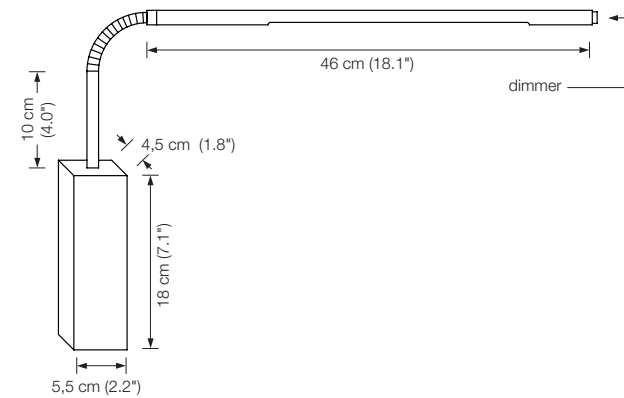

PIN W dim

wall lamp

height: 48 cm (18.9")

width: 65 cm (25.6")

bulb: LED-Line 150 (approx. 8,4 Watt) incl.
exchangeable
approx. 840 Lumen

color temperature: warmwhite 2700 Kelvin

colour rendering: > 90 Ra

dimmer: built in

		€
PIN W dim – Ms	Solid brass polished, lacquered	714.–
PIN W dim – Mt	Solid brass matt brushed, lacquered	785.–
PIN W dim – Ni	Solid brass, nickel-plated	714.–
PIN W dim – Nm	Solid brass nickel-plated, matt brushed	785.–
PIN W dim – Cr	Solid brass, chrome-plated	785.–

Energy class: A++ to A