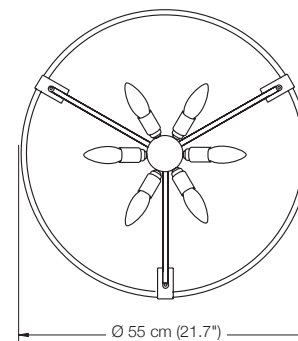

Energy class: C

This model will be sold with a class C bulb.

EREA 55

ceiling lamp

height: standard 60 cm (23.6")
or on request
(min. 40 cm (15.7") to max. 200 cm (78.7"))

shade: glass white-opal Ø 55 cm (21.7")

height on request
standard 60 cm (23.6")
(min. 40 cm (15.7"))

EREA 80

ceiling lamp
height:

standard 100 cm (39.4")
or on request
(min. 60 cm (23.6") to max. 200 cm (78.7"))

shade:

glass white-opal Ø 80 cm (31.5")