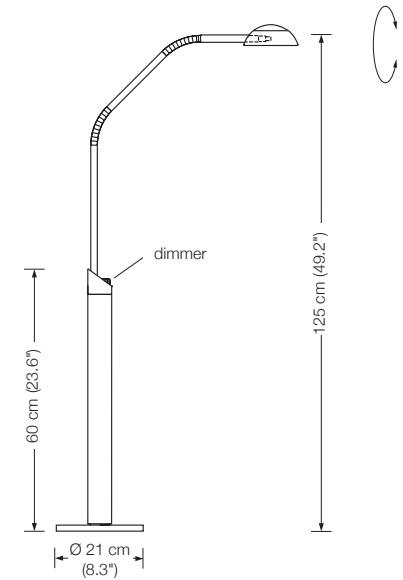

YON

floor reading lamp

height: adjustable
shade: metal Ø 12 cm (4.7"), rotatable
lampholder: GY6.35, max. 50 W / 12 V
bulb: OSRAM HALOSTAR ECO 35 W $\triangleq$ 50 W incl.
electric wire: 4 m (13.1 ft)
dimmer: on cord

		€
YON – Ms	Solid brass polished, lacquered	1197.–
YON – Mt	Solid brass matt brushed, lacquered	1317.–
YON – Ni	Solid brass, nickel-plated	1197.–
YON – Nm	Solid brass nickel-plated, matt brushed	1317.–
YON – Cr	Solid brass, chrome-plated	1317.–

Energy class: B

This model will be sold with a class B bulb.