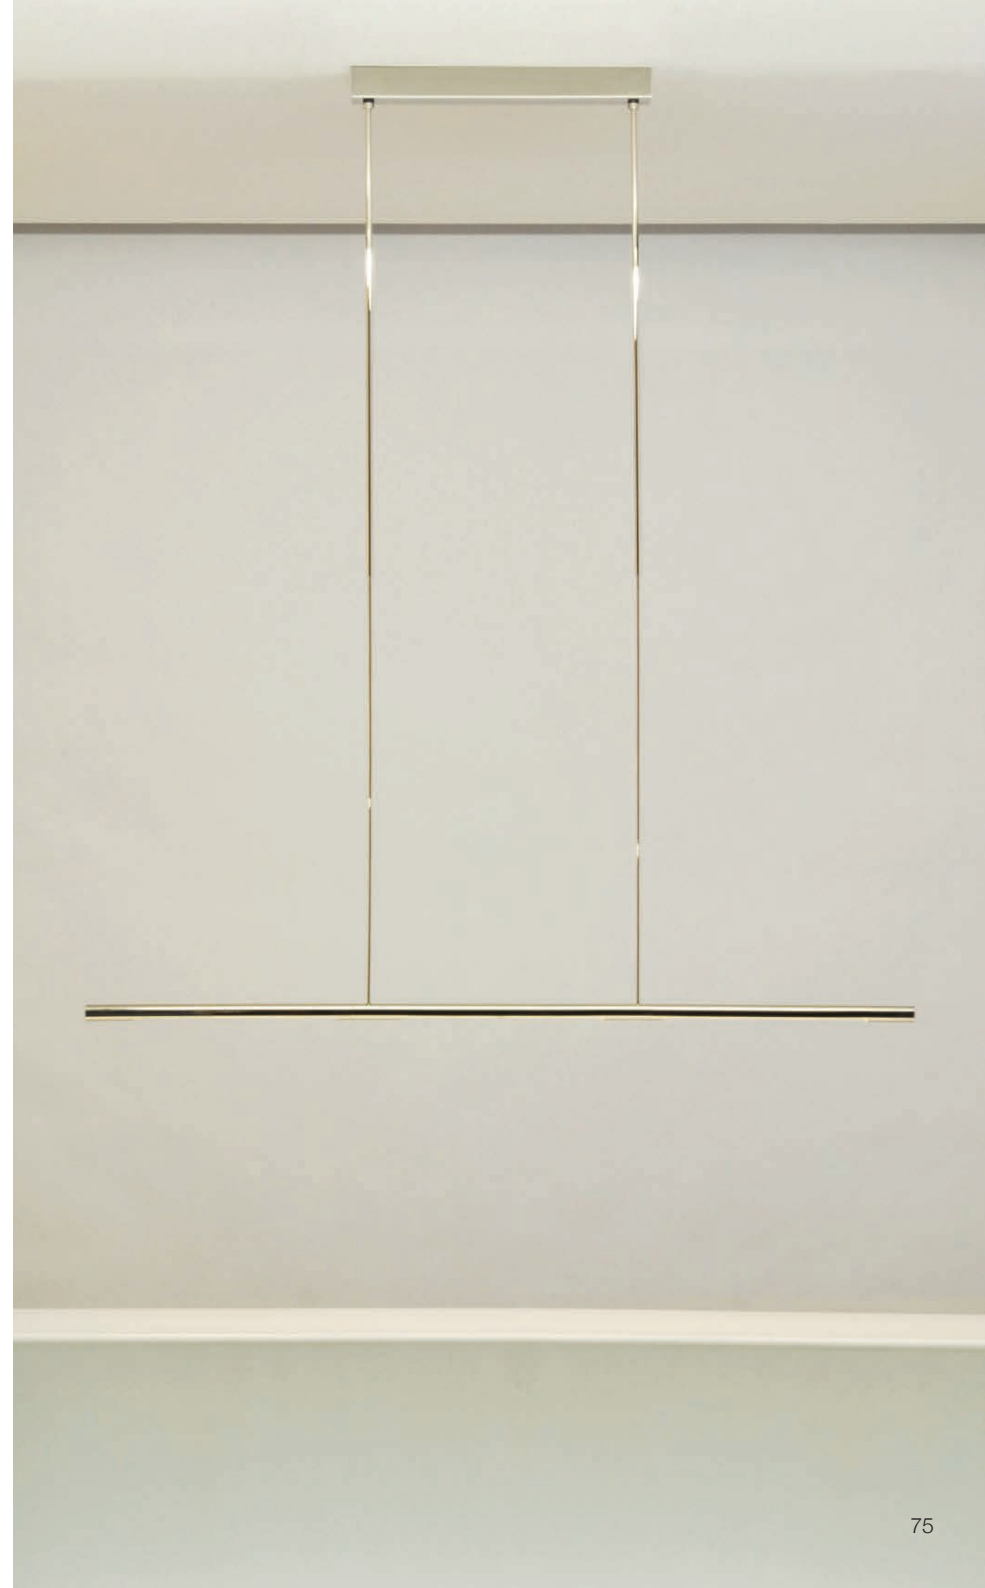

PEN 121

pendant lamp, height adjustable
outer light elements can be rotated (360°)

length: 121 cm (47.6")
canopy: 46,5 x 5 x 5 cm (18.3" x 2.0" x 2.0")
height: 80 to 140 cm (31.5" to 55.1") adjustable (standard)*
bulb: 3 x LED-Line 150 (approx. 24 watts in total) incl. exchangeable
approx. 2200 Lumen
color temperature: warmwhite 2700 K
colour rendering: > 90 Ra
dimmer: possible via house installation or Casambi**

		€
PEN 121 – Ms	Solid brass polished, lacquered	1659.–
PEN 121 – Mt	Solid brass matt brushed, lacquered	1817.–
PEN 121 – Ni	Solid brass, nickel-plated	1659.–
PEN 121 – Nm	Solid brass nickel-plated, matt brushed	1817.–
PEN 121 – Cr	Solid brass, chrome-plated	1817.–

Energy class: A++ to A

* The following suspensions on request (without surcharge):
Overall height 105 – 200 cm (41.3" – 78.7")
Overall height 130 – 250 cm (51.2" – 98.4")
Other pendulum lengths possible on request (with additional charge of 280.–)

** We recommend (without obligation) the following dimmer brands:
– GIRA 0307 00/102
– JUNG 1731 DD
– BERKER 2874
– FELLER 40300.RC
– BUSCH-JÄGER 6523U
– ARDITI 027505
– CASAMBI Dimmer 800598 / 800680
– KOPP 8033