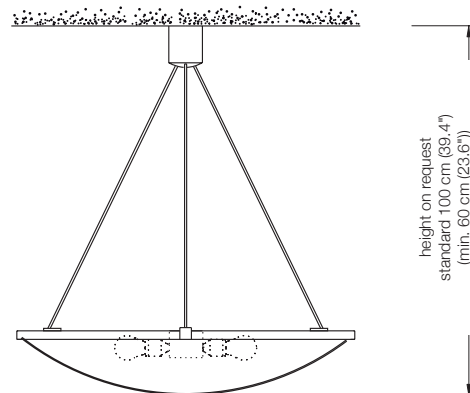

EREA 80

ceiling lamp
height:

standard 100 cm (39.4")
or on request
(min. 60 cm (23.6") to max. 200 cm (78.7"))

shade:

glass white-opal Ø 80 cm (31.5")

lampholder:

6 x E27, max. 6 x 205 W

dimmer:

possible via house installation or Casambi*

		€
EREA 80 – Ms	Solid brass polished, lacquered	2074.–
EREA 80 – Mt	Solid brass matt brushed, lacquered	2219.–
EREA 80 – Ni	Solid brass, nickel-plated	2074.–
EREA 80 – Nm	Solid brass nickel-plated, matt brushed	2219.–
EREA 80 – Cr	Solid brass, chrome-plated	2219.–

Energy class: A++ to E

(Depending on the used bulb.)

* We recommend (without obligation) the following dimmer brands:

- GIRA 0307 00/102
- JUNG 1731 DD
- BERKER 2874
- FELLER 40300.RC
- BUSCH-JÄGER 6523U
- ARDITI 027505
- CASAMBI Dimmer 800598 / 800680
- KOPP 8033