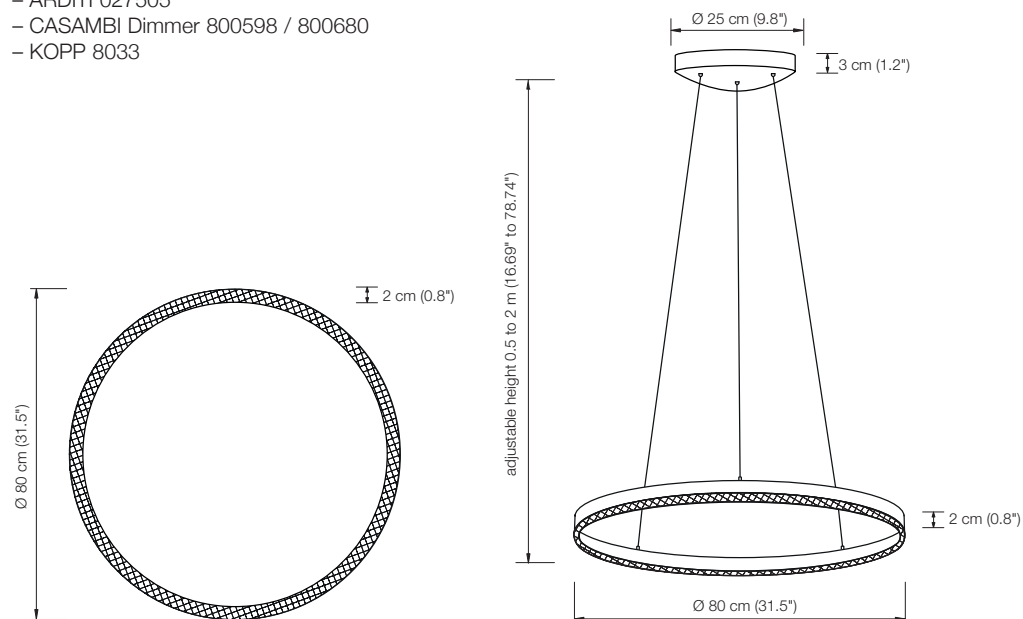

ONE 58

LED chandelier

height: adjustable 0,5 to 2 m (16.69" to 78.74") (standard)*

Ø ring: 58 cm (22.8")

Ø canopy: 25 cm (9.8")

illuminant: LED (31,4 Watt) with glare protection incl.
light upwards and downwards
approx. 3.020 Lumen

ONE 80

LED chandelier

height: adjustable 0.5 to 2 m (16.69" to 78.74") (standard)*

Ø ring: 80 cm (31.5")

Ø canopy: 25 cm (9.8")

illuminant: LED (43 Watt) with glare protection incl.
light upwards and downwards
approx. 4.200 Lumen

OVA

LED chandelier
 height: adjustable 1.5 to 2 m (59.06" to 78.74") (standard)*
 oval shade: 125 cm long, 47 wide, 4 cm high
 (49.2" long, 18.5" wide, 1.6" high)
 canopy: 47 cm long, 14 cm wide, 5 cm high
 (18.5" long, 5.5" wide, 2" high)
 illuminant: LED with glare protection incl.
 light upwards and downwards
 approx. 3.000 Lumen
 colour rendering: > 90 Ra
 dimmer: possible via house installation or Casambi**