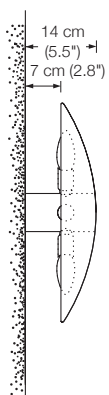

SELA 40

ceiling lamp
indirect lighting

shade: metal Ø 40 cm (15.7")

lampholder: 5 x E27, max. 5 x 100 W

dimmer: possible via house installation or Casambi*

SELA 40 – Ms	Solid brass polished, lacquered	788.–
SELA 40 – Mt	Solid brass matt brushed, lacquered	866.–
SELA 40 – Ni	Solid brass, nickel-plated	788.–
SELA 40 – Nm	Solid brass nickel-plated, matt brushed	866.–
SELA 40 – Cr	Solid brass, chrome-plated	866.–

By request: 5 x E14 LED-bulb (60 W)

Please indicate with order.

special length (distance to wall / ceiling) on request

Energy class: A++ to E

(Depending on the used bulb.)

* We recommend (without obligation) the following dimmer brands:

- GIRA 0307 00/102
- JUNG 1731 DD
- BERKER 2874
- FELLER 40300.FC
- BUSCH-JÄGER 6523U
- ARDITI 027505
- CASAMBI Dimmer 800598 / 800680
- KOPP 8033