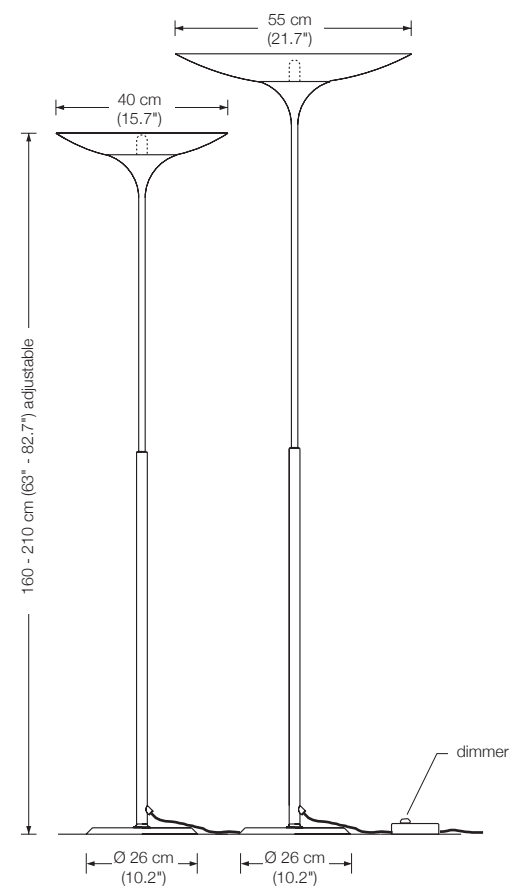

TAOS 55		
floor lamp		
height:	160 - 210 cm (63" - 82.7") adjustable	
shade:	glass white-opal Ø 55 cm (21.7")	
lampholder:	E27, max. 250 W	
bulb:	1 x OS E27 Parathom, dimmable 1080 Lumen, 2700° K, 11 W $\triangleq$ 75 W incl.	
electric wire:	3 m (9.8 ft)	
dimmer:	on cord	
		€
TAOS 55 – Ms	Solid brass polished, lacquered	1244.–
TAOS 55 – Mt	Solid brass matt brushed, lacquered	1344.–
TAOS 55 – Ni	Solid brass, nickel-plated	1244.–
TAOS 55 – Nm	Solid brass nickel-plated, matt brushed	1344.–
TAOS 55 – Cr	Solid brass, chrome-plated	1344.–

TAOS 40		
floor lamp		
height:	160 - 210 cm (63" - 82.7") adjustable	
shade:	glass white-opal Ø 40 cm (15.7")	
lampholder:	E27, max. 250 W	
bulb:	1 x OS E27 Parathom, dimmable 1080 Lumen, 2700° K, 11 W $\triangleq$ 75 W incl.	
electric wire:	3 m (9.8 ft)	
dimmer:	on cord	
		€
TAOS 40 – Ms	Solid brass polished, lacquered	1229.–
TAOS 40 – Mt	Solid brass matt brushed, lacquered	1327.–
TAOS 40 – Ni	Solid brass, nickel-plated	1229.–
TAOS 40 – Nm	Solid brass nickel-plated, matt brushed	1327.–
TAOS 40 – Cr	Solid brass, chrome-plated	1327.–

Energy class TAOS 55 / 40: A++ to E
(Depending on the used bulb.)
This model will be sold with a class A+ bulb.