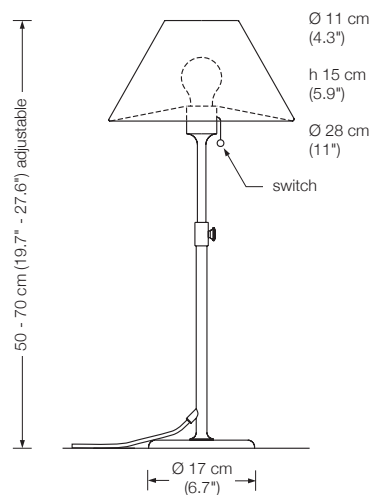

ELAS

table lamp

height: 50 - 70 cm (19.7" - 27.6") adjustable
shade: metal Ø 28 cm (11")
lampholder: E27, max. 100 W
bulb: 1 x OS E27 Parathom, dimmable
1080 Lumen, 2700° K, 11 W $\hat{=}$ 75 W incl.
electric wire: 2,5 m (8.2 ft)
dimmer: on cord

ELAS – Ms	Solid brass polished, lacquered	€ 933.–
ELAS – Mt	Solid brass matt brushed, lacquered	1027.–
ELAS – Ni	Solid brass, nickel-plated	933.–
ELAS – Nm	Solid brass nickel-plated, matt brushed	1027.–
ELAS – Cr	Solid brass, chrome-plated	1027.–

Energy class: A++ to E

(Depending on the used bulb.)

This model will be sold with a class A+ bulb.

ELAS S

table lamp

height: 50 - 70 cm (19.7" - 27.6") adjustable
shade: silk* Ø 28 cm (11")
lampholder: E27, max. 100 W
bulb: 1 x OS E27 Parathom, dimmable
1080 Lumen, 2700° K, 11 W $\hat{=}$ 75 W incl.
electric wire: 2,5 m (8.2 ft)
dimmer: on cord

ELAS S – Ms	Solid brass polished, lacquered	€ 717.–
ELAS S – Mt	Solid brass matt brushed, lacquered	768.–
ELAS S – Ni	Solid brass, nickel-plated	717.–
ELAS S – Nm	Solid brass nickel-plated, matt brushed	768.–
ELAS S – Cr	Solid brass, chrome-plated	768.–

Energy class: A++ to E

(Depending on the used bulb.)

This model will be sold with a class A+ bulb.

* fabric required: 50 x 80 cm (19.7" x 31.5")