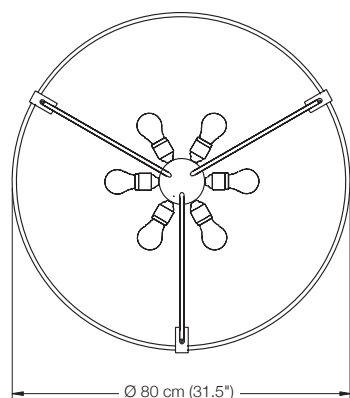

EREA 80

ceiling lamp
height:

standard 100 cm (39.4")
or on request
(min. 60 cm (23.6") to max. 200 cm (78.7"))

shade:

glass white-opal Ø 80 cm (31.5")

lampholder:

6 x E27, max. 6 x 205 W

dimmer:

possible via house installation or Casambi*

		€
EREA 80 – Ms	Solid brass polished, lacquered	2074.–
EREA 80 – Mt	Solid brass matt brushed, lacquered	2219.–
EREA 80 – Ni	Solid brass, nickel-plated	2074.–
EREA 80 – Nm	Solid brass nickel-plated, matt brushed	2219.–
EREA 80 – Cr	Solid brass, chrome-plated	2219.–

Energy class: A++ to E

(Depending on the used bulb.)

* We recommend (without obligation) the following dimmer brands:

- GIRA 0307 00/102
- JUNG 1731 DD
- BERKER 2874
- FELLER 40300.RC
- BUSCH-JÄGER 6523U
- ARDITI 027505
- CASAMBI Dimmer 800598 / 800680
- KOPP 8033