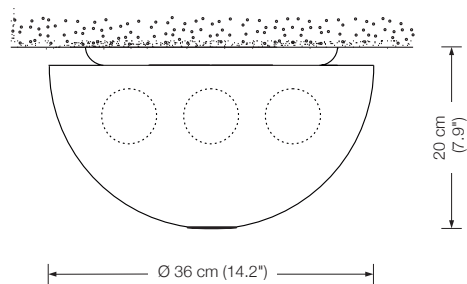

OLA 36

ceiling lamp

height: 20 cm (7.9")
shade: glass white-opal, Ø 36 cm (14.2")
lampholder: 3 x E27, max. 3 x 100 W
bulb: 3 x OS E27 Parathom, dimmable
à 1080 Lumen, 2700° K, 11 W $\hat{=}$ 75 W incl.
dimmer: possible via house installation

		€
OLA 36 – Ms	Solid brass polished, lacquered	508.–
OLA 36 – Mt	Solid brass matt brushed, lacquered	533.–
OLA 36 – Ni	Solid brass, nickel-plated	508.–
OLA 36 – Nm	Solid brass nickel-plated, matt brushed	533.–
OLA 36 – Cr	Solid brass, chrome-plated	533.–

Energy class: A++ to E

(Depending on the used bulb.)

This model will be sold with a class A+ bulb.