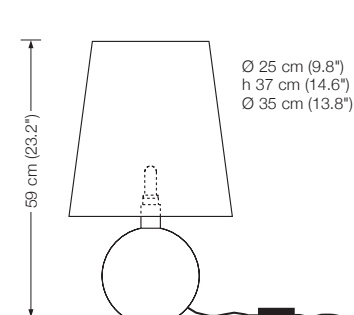

ORA 20

table lamp
metal ball Ø 20 cm (7.9")
height: 59 cm (23.2")
shade: silk*
lampholder: E27, max. 150 W
bulb: 1 x OS E27 Parathom, dimmable
1080 Lumen, 2700° K, 11 W ≙ 75 W incl.
electric wire: 3 m (9.8 ft)
dimmer: on cord

		€
ORA 20 – Ms	Solid brass polished, lacquered	928.–
ORA 20 – Mt	Solid brass matt brushed, lacquered	1003.–
ORA 20 – Ni	Solid brass, nickel-plated	928.–
ORA 20 – Nm	Solid brass nickel-plated, matt brushed	1003.–
ORA 20 – Cr	Solid brass, chrome-plated	1003.–

* fabric required: 120 x 60 cm (47.2" x 23.6")

ORA 25

table lamp
metal ball Ø 25 cm (9.8")
height: 71 cm (28")
shade: silk*
lampholder: E27, max. 150 W
bulb: 1 x OS E27 Parathom, dimmable
1080 Lumen, 2700° K, 11 W ≙ 75 W incl.
electric wire: 3 m (9.8 ft)
dimmer: on cord

		€
ORA 25 – Ms	Solid brass polished, lacquered	1037.–
ORA 25 – Mt	Solid brass matt brushed, lacquered	1120.–
ORA 25 – Ni	Solid brass, nickel-plated	1037.–
ORA 25 – Nm	Solid brass nickel-plated, matt brushed	1120.–
ORA 25 – Cr	Solid brass, chrome-plated	1120.–

* fabric required: 140 x 70 cm (55.1" x 27.6")

Energy class ORA 20 / 25: A++ to E
(Depending on the used bulb.)
This model will be sold with a class A+ bulb.