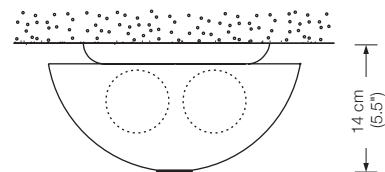

OLA 25

ceiling lamp

height: 14 cm (5.5")
shade: glass white-opal, Ø 25 cm (9.8")
lampholder: 2 x E27, max. 2 x 100 W
bulb: 2 x OS E27 Parathom, dimmable
à 1080 Lumen, 2700° K, 11 W $\hat{=}$ 75 W incl.
dimmer: possible via house installation

		€
OLA 25 – Ms	Solid brass polished, lacquered	435.–
OLA 25 – Mt	Solid brass matt brushed, lacquered	457.–
OLA 25 – Ni	Solid brass, nickel-plated	435.–
OLA 25 – Nm	Solid brass nickel-plated, matt brushed	457.–
OLA 25 – Cr	Solid brass, chrome-plated	457.–

Energy class: A++ to E

(Depending on the used bulb.)

This model will be sold with a class A+ bulb.