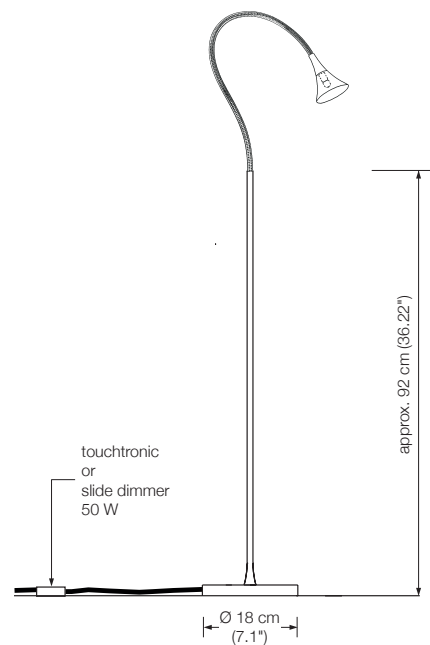

LIN

floor reading lamp

flexible and specially reinforced metal arm

height: approx. 140 cm (55.1")

shade: TEFLON white, Ø 7 cm (2.8")

lampholder: GY 6.35, max. 50 W 12 V

bulb: OSRAM HALOSTAR ECO
35 W $\hat{=}$ 50 W incl.

electric wire: 2,5 m (8.2 ft)

dimmer: sensor (touch dimmer) *

		€
LIN – Ms	Solid brass polished, lacquered	877.–
LIN – Mt	Solid brass matt brushed, lacquered	965.–
LIN – Ni	Solid brass, nickel-plated	877.–
LIN – Nm	Solid brass nickel-plated, matt brushed	965.–
LIN – Cr	Solid brass, chrome-plated	965.–

Energy class: B

This model will be sold with a class B bulb.

* also available: dimmer on cord

Please indicate with order.