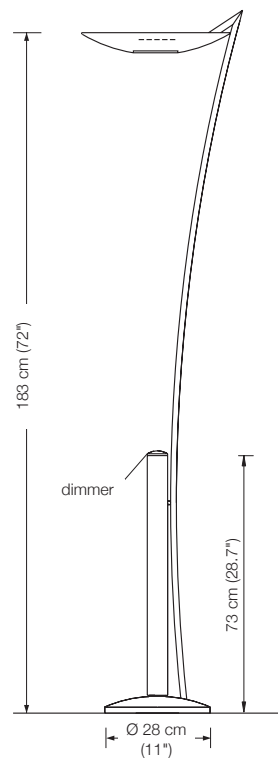

Energy class: C

This model will be sold with a class C bulb.

* telescopic adjustment:

total height 95 – 135 cm (37.4" – 53.1") (standard)

total height 125 – 195 cm (49.2" – 76.8")

total height 185 – 315 cm (72.8" – 124")

* also available: dimmer on cord
 Please indicate with order

Energy class: B
 This model will be sold with a class B bulb.

OKON

floor lamp

height: 183 cm (72")
shade: metal Ø 40 cm (15.7") bottom glass diffuser
lampholder: R7s, max. 500 W
bulb: OSRAM HALOLINE ECO 230 W incl.
electric wire: 5 m (16.4 ft)
Dimmer: built in

Energy class: D

This model will be sold with a class D bulb.

LONEA

floor lamp

height: 180 cm (70.9")
 shade: glass white-opal, Ø 23 cm (9.1")
 lampholder:: E27, max. 250 W
 bulb: 1 x OS E27 Superstar, dimmable
 2452 Lumen, 2700° K, 21 W ≙ 150 W incl.
 electric wire: 3 m (9.8 ft)
 dimmer: on cord

Energy class floor lamp: A++ to E
 (Depending on the used bulb.)
 This model will be sold with a class A+ bulb.

Ø 23 cm
(9.1")

LONEA SD

floor lamp

height: 160 - 190 cm (63" - 74.8") adjustable
shade: glass white-opal, Ø 23 cm (9.1")
lampholder:: E27, max. 250 W
bulb: 1 x OS E27 Superstar, dimmable
2452 Lumen, 2700° K, 21 W ≙ 150 W incl.
dimmer: built in