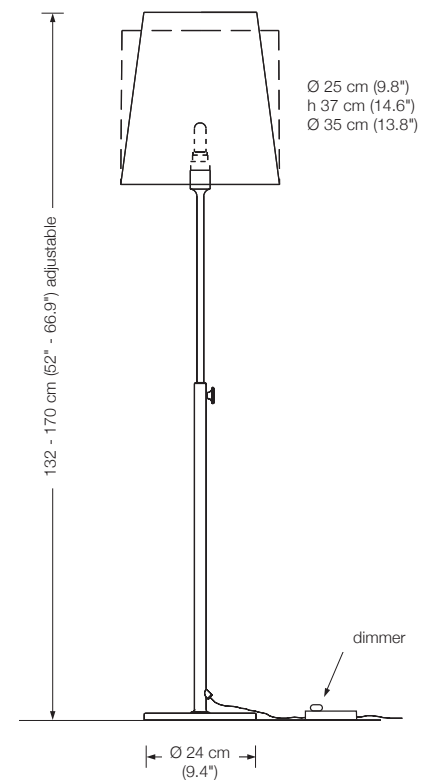

INAS

floor reading lamp

height: 132 - 170 cm (52" - 66.9") adjustable
shade: silk, conical or straight*
lampholder: E27, max. 250 W
bulb: 1 x OS E27 Parathom, dimmable
1080 Lumen, 2700° K, 11 W $\hat{=}$ 75 W incl.
electric wire: 4 m (13.1 ft)
dimmer: on cord

		€
INAS – Ms	Solid brass polished, lacquered	1044.-
INAS – Mt	Solid brass matt brushed, lacquered	1128.-
INAS – Ni	Solid brass, nickel-plated	1044.-
INAS – Nm	Solid brass nickel-plated, matt brushed	1128.-
INAS – Cr	Solid brass, chrome-plated	1128.-

Energy class: A++ to E
(Depending on the used bulb.)
This model will be sold with a class A+ bulb.

* Please indicate with order.

fabric required: 120 x 60 cm (47.3" x 23.6")