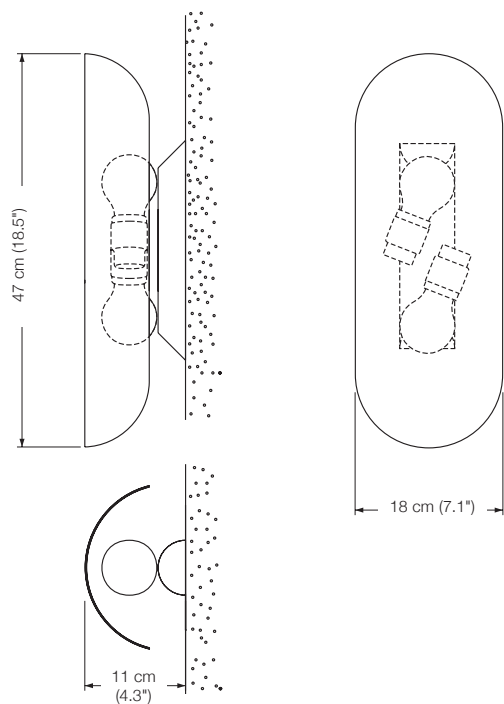

ALIA

wall lamp
indirect light

height: 47 cm (18.5")

shade: metal

lampholder: 2 x E27, max. 2 x 100 W

bulb: 2 x OS E27 Parathom, dimmable
à 1080 Lumen, 2700° K, 11 W $\hat{=}$ 75 W incl.

		€
ALIA – Ms	Solid brass polished, lacquered	746.–
ALIA – Mt	Solid brass matt brushed, lacquered	820.–
ALIA – Ni	Solid brass, nickel-plated	746.–
ALIA – Nm	Solid brass nickel-plated, matt brushed	820.–
ALIA – Cr	Solid brass, chrome-plated	820.–

Energy class: A++ to E

(Depending on the used bulb.)

This model will be sold with a class A+ bulb.