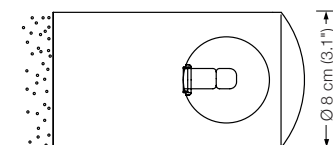

14 cm (5.5")