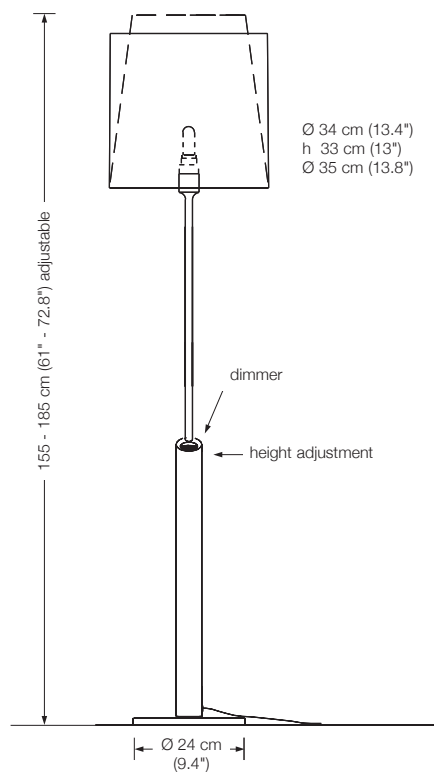

glass tabletop Ø 36 cm (14.2"), height 50 cm (19.7"),
clear glass 10 mm (0.4") 300.–

Energy class floor lamp: A++ to E
(Depending on the used bulb.)
This model will be sold with a class A+ bulb.

Energy class reading lamp: B
This model will be sold with a class B bulb.

Energy class: A++ to A

PIN d

floor reading lamp

height: 105 - 140 cm (41.3" - 55.1") adjustable

width: approx. 52 cm (20.5")

bulb: LED-Line 150 (approx. 8,4 Watt) incl.

exchangeable

approx. 840 Lumen

Energy class: A++ to E
 (Depending on the used bulb.)
 This model will be sold with a class A+ bulb.

* Please indicate with order.

fabric required: 120 x 60 cm (47.3" x 23.6")

INAS SD

floor reading lamp

height: 155 - 185 cm (61" - 72.8") adjustable
 shade: silk, conical or straight*
 lampholder: E27, max. 250 W
 bulb: 1 x OS E27 Parathom, dimmable
 1080 Lumen, 2700° K, 11 W $\hat{=}$ 75 W incl.
 electric wire: 4 m (13.1 ft)
 dimmer: built in

Energy class: A++ to E

(Depending on the used bulb.)

This model will be sold with a class A+ bulb.

* Please indicate with order.

fabric required: 120 x 60 cm (47.3" x 23.6")

YON

floor reading lamp

height: adjustable
 shade: metal Ø 12 cm (4.7"), rotatable
 lampholder: GY6.35, max. 50 W / 12 V
 bulb: OSRAM HALOSTAR ECO 35 W \triangleq 50 W incl.
 electric wire: 4 m (13.1 ft)
 dimmer: on cord