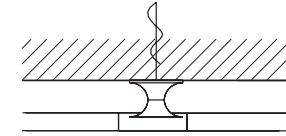

Ceiling guiding system for pendant lamps DESY

With the elements of this system ceiling guides for pendant lamp groups are combinable.

A simple rehanging of the shades allows an illumination even of temporary table combinations (e.g. long table, around the corner etc).

DESY-ST

rod max. 80 cm (31.5")

		€
Ms	Solid brass polished, lacquered	48.-
Mt	Solid brass matt brushed, lacquered	54.-
Ni	Solid brass, nickel-plated	48.-
Nm	Solid brass nickel-plated, matt brushed	54.-
Cr	Solid brass, chrome-plated	54.-

DESY-E

end piece

		€
Ms	Solid brass polished, lacquered	91.-
Mt	Solid brass matt brushed, lacquered	101.-
Ni	Solid brass, nickel-plated	91.-
Nm	Solid brass nickel-plated, matt brushed	101.-
Cr	Solid brass, chrome-plated	101.-

DESY-M

center piece

		€
Ms	Solid brass polished, lacquered	64.-
Mt	Solid brass matt brushed, lacquered	70.-
Ni	Solid brass, nickel-plated	64.-
Nm	Solid brass nickel-plated, matt brushed	70.-
Cr	Solid brass, chrome-plated	70.-