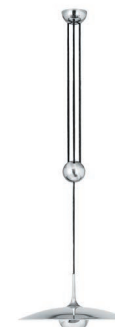

ONOS 40 M – center pull

Adjustable pendant lamp

shade: metal Ø 40 cm (15.7")
metal light diffuser

lampholder: E27, max. 100 W

		€
ONOS 40 M – Ms	Solid brass polished, lacquered	1239.–
ONOS 40 M – Mt	Solid brass matt brushed, lacquered	1363.–
ONOS 40 M – Ni	Solid brass, nickel-plated	1239.–
ONOS 40 M – Nm	Solid brass nickel-plated, matt brushed	1363.–
ONOS 40 M – Cr	Solid brass, chrome-plated	1363.–