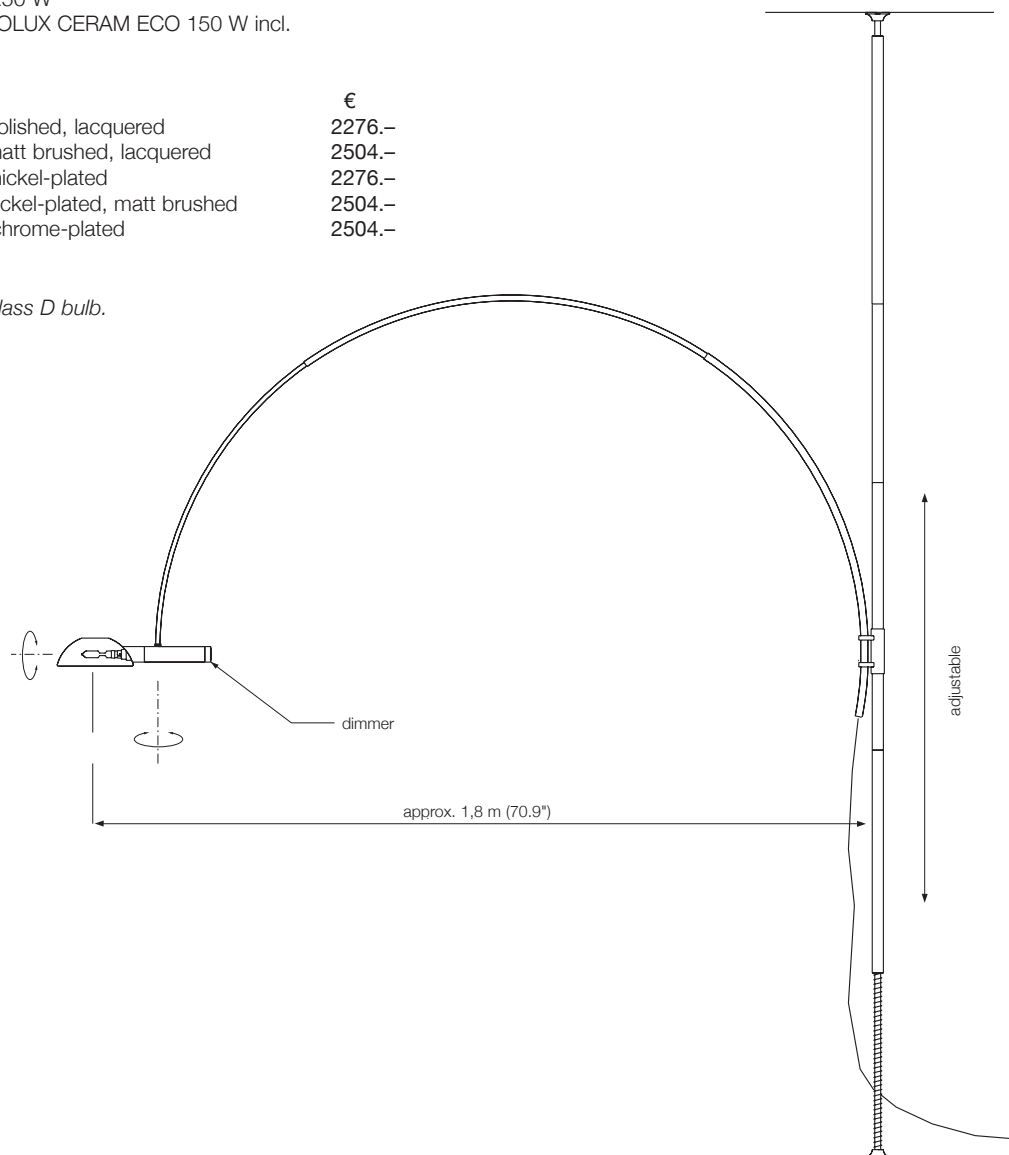

UNA

arc floor lamp
mounting between floor and ceiling
variable up to 3.20 m (126") room height
arc height adjustable

shade: metal, Ø 17 cm (6.7"), rotatable
lampholder: B15d, max. 250 W
bulb: OSRAM HALOLUX CERAM ECO 150 W incl.
electric wire: 5 m (16.4 ft)
dimmer: built in

		€
UNA – Ms	Solid brass polished, lacquered	2276.–
UNA – Mt	Solid brass matt brushed, lacquered	2504.–
UNA – Ni	Solid brass, nickel-plated	2276.–
UNA – Nm	Solid brass nickel-plated, matt brushed	2504.–
UNA – Cr	Solid brass, chrome-plated	2504.–

Energy class: D

This model will be sold with a class D bulb.