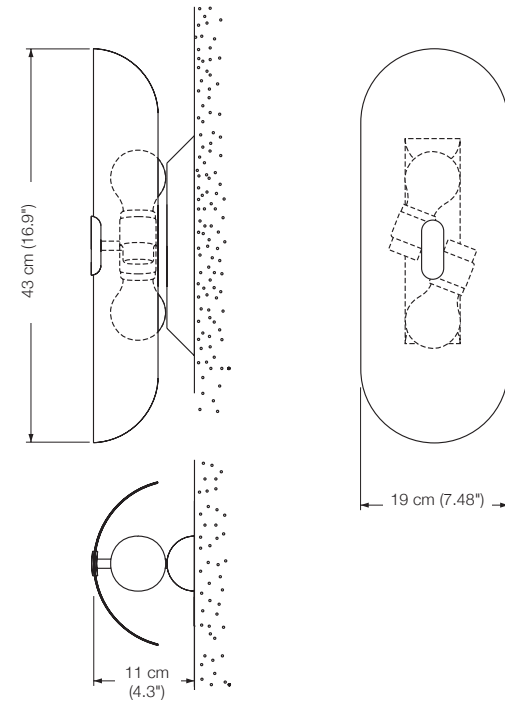

GEA

wall lamp
height: 43 cm (16.9")
shade: glass white-opal
lampholder: 2 x E27, max. 2 x 100 W
bulb: 2 x OS E27 Parathom, dimmable
à 1080 Lumen, 2700° K, 11 W $\hat{=}$ 75 W incl.

		€
GEA – Ms	Solid brass polished, lacquered	618.–
GEA – Mt	Solid brass matt brushed, lacquered	649.–
GEA – Ni	Solid brass, nickel-plated	618.–
GEA – Nm	Solid brass nickel-plated, matt brushed	649.–
GEA – Cr	Solid brass, chrome-plated	649.–

Energy class: A++ to E

(Depending on the used bulb.)

This model will be sold with a class A+ bulb.