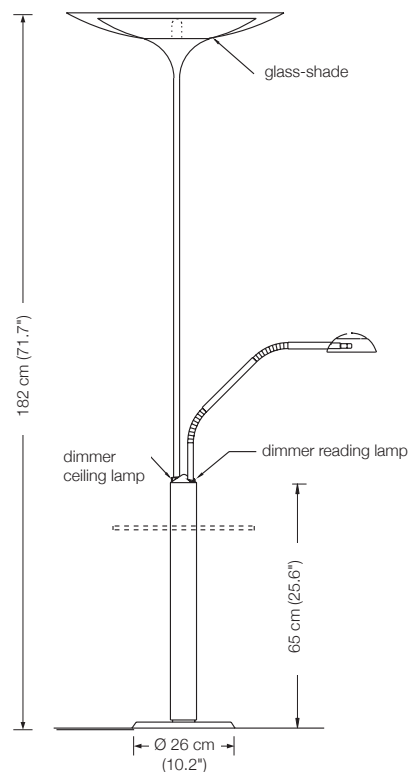

€
MYOS T 40 – Ms	Solid brass polished, lacquered	2181.–
MYOS T 40 – Mt	Solid brass matt brushed, lacquered	2399.–
MYOS T 40 – Ni	Solid brass, nickel-plated	2181.–
MYOS T 40 – Nm	Solid brass nickel-plated, matt brushed	2399.–
MYOS T 40 – Cr	Solid brass, chrome-plated	2399.–

glass tabletop Ø 36 cm (14.2"), height 50 cm (19.7"),
clear glass 10 mm (0.4") 300.–

MYOS T 55

floor lamp / reading lamp

height:	182 cm (71.7")
width reading lamp:	approx. 50 cm (19.7")
shade floor lamp:	glass white-opal, Ø 55 cm (21.7")
shade reading lamp:	metal Ø 12 cm (4.7"), adjustable
lampholder floor lamp:	E27, max. 250 W
bulb floor lamp:	1 x OS E27 Parathom, dimmable 1080 Lumen, 2700° K, 11 W $\hat{=}$ 75 W incl.
lampholder reading lamp:	GY6.35, max. 50 W / 12 V
bulb reading lamp:	OSRAM HALOSTAR ECO 35 W $\hat{=}$ 50 W incl.
dimmer:	2 x built in

		€
MYOS T 55 – Ms	Solid brass polished, lacquered	2188.–
MYOS T 55 – Mt	Solid brass matt brushed, lacquered	2407.–
MYOS T 55 – Ni	Solid brass, nickel-plated	2188.–
MYOS T 55 – Nm	Solid brass nickel-plated, matt brushed	2407.–
MYOS T 55 – Cr	Solid brass, chrome-plated	2407.–

glass tabletop Ø 36 cm (14.2"), height 50 cm (19.7"),
clear glass 10 mm (0.4") 300.–

Energy class floor lamp MYOS T 40 / 55: A++ bis E
(Depending on the used bulb.)

This model will be sold with a class A+ bulb.

Energy class reading lamp MYOS T 40 / 55: B

This model will be sold with a class B bulb.