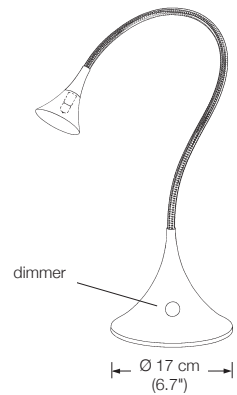

ESA

table lamp
flexible and specially reinforced metal arm

height: up to 50 cm (19.7")
shade: TEFLON white, Ø 7 cm (2.8")
lampholder: GY 6.35, max. 20 W
bulb: OSRAM HALOSTAR IRC 20 W incl.
electric wire: 2,5 m (8.2 ft)
dimmer: built in

		€
ESA – Ms	Solid brass polished, lacquered	610.–
ESA – Mt	Solid brass matt brushed, lacquered	671.–
ESA – Ni	Solid brass, nickel-plated	610.–
ESA – Nm	Solid brass nickel-plated, matt brushed	671.–
ESA – Cr	Solid brass, chrome-plated	671.–

Energy class: C

This model will be sold with a class C bulb.