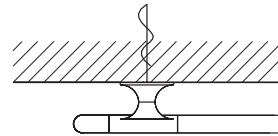

Ceiling guiding system for pendant lamps DESY

With the elements of this system ceiling guides for pendant lamp groups are combinable.

A simple rehanging of the shades allows an illumination even of temporary table combinations (e.g. long table, around the corner etc).

DESY-ST

rod max. 80 cm (31.5")

		€
Ms	Solid brass polished, lacquered	48.-
Mt	Solid brass matt brushed, lacquered	54.-
Ni	Solid brass, nickel-plated	48.-
Nm	Solid brass nickel-plated, matt brushed	54.-
Cr	Solid brass, chrome-plated	54.-

DESY-E

end piece

		€
Ms	Solid brass polished, lacquered	91.-
Mt	Solid brass matt brushed, lacquered	101.-
Ni	Solid brass, nickel-plated	91.-
Nm	Solid brass nickel-plated, matt brushed	101.-
Cr	Solid brass, chrome-plated	101.-

DESY-M

center piece

		€
Ms	Solid brass polished, lacquered	64.-
Mt	Solid brass matt brushed, lacquered	70.-
Ni	Solid brass, nickel-plated	64.-
Nm	Solid brass nickel-plated, matt brushed	70.-
Cr	Solid brass, chrome-plated	70.-