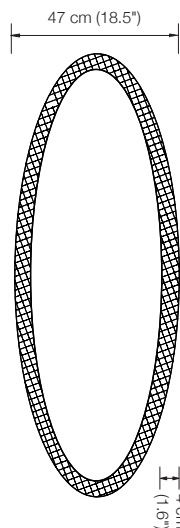

OVA

LED chandelier
height: adjustable 1.5 to 2 m (59.06" to 78.74") (standard)*
oval shade: 125 cm long, 47 wide, 4 cm high
(49.2" long, 18.5" wide, 1.6" high)
canopy: 47 cm long, 14 cm wide, 5 cm high
(18.5" long, 5.5" wide, 2" high)
illuminant: LED with glare protection incl.
light upwards and downwards
approx. 3.000 Lumen
colour rendering: > 90 Ra
dimmer: possible via house installation or Casambi**

		€
OVA – Ms	Solid brass polished, lacquered	4900.–
OVA – Mt	Solid brass matt brushed, lacquered	5390.–
OVA – Ni	Solid brass, nickel-plated	4900.–
OVA – Nm	Solid brass nickel-plated, matt brushed	5390.–
OVA – Cr	Solid brass, chrome-plated	5390.–

Energy class: A++ to A.

* Other heights possible, each with a range of 50 cm (19.7").

** We recommend (without obligation) the following dimmer brands:

- GIRA 0307 00/102
- JUNG 1731 DD
- BERKER 2874
- FELLER 40300.RC
- BUSCH-JÄGER 6523U
- ARDITI 027505
- CASAMBI Dimmer 800598 / 800680
- KOPP 8033