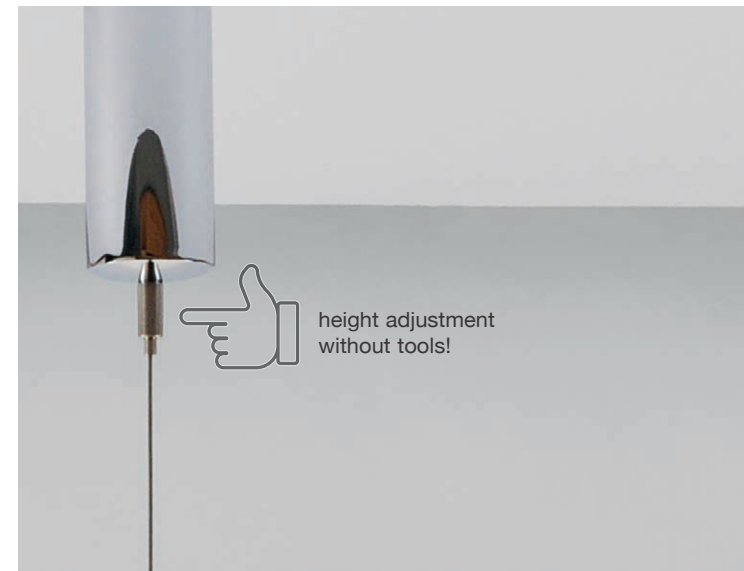

P80-1

pendant lamp, height adjustable

height: from 65 cm (25.6") – 135 cm (53.15") (standard)*
canopy: Ø 6 cm (2.36")
shade: Ø 8 cm (3.15")
illuminant: LED (20 Watt) incl., 6000 Lumen
color temperature: Dim-to-Warm from 3100° – 1850 °K
colour rendering: > 90 Ra
dimmer: possible via house installation**

		€
P80-1 – Ms	Solid brass polished, lacquered	664.–
P80-1 – Mt	Solid brass matt brushed, lacquered	730.–
P80-1 – Ni	Solid brass, nickel-plated	664.–
P80-1 – Nm	Solid brass nickel-plated, matt brushed	730.–
P80-1 – Cr	Solid brass, chrome-plated	730.–

P80-3

triple pendant lamp, individually height-adjustable

height: 3 x from 65 cm (25.6") – 135 cm (53.15") (standard)*
canopy: 132 cm (51.97") long, 8 cm (3.15") wide, 4 cm (1.57") high
shade: 3 x Ø 8 cm (3.15")
illuminant: 3 x LED (3 x 20 Watt) incl., 6000 Lumen
color temperature: Dim-to-Warm from 3100° – 1850 °K
colour rendering: > 90 Ra
dimmer: possible via house installation**

		€
P80-3 – Ms	Solid brass polished, lacquered	1672.–
P80-3 – Mt	Solid brass matt brushed, lacquered	1838.–
P80-3 – Ni	Solid brass, nickel-plated	1672.–
P80-3 – Nm	Solid brass nickel-plated, matt brushed	1838.–
P80-3 – Cr	Solid brass, chrome-plated	1838.–

Energy class: A++ to A

*other suspension heights on request

** e.g. JUNG 1224 LED UDE