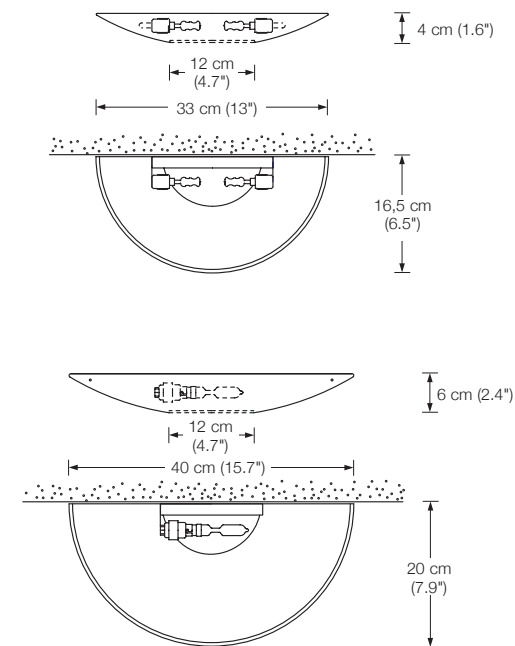

ERA 33

wall lamp
width:

33 cm (13")
bottom glass diffuser

lampholder: 2 x G9, max. 2 x 75 W / 230 V

bulb: 2 x OSRAM HALOPIN ECO 60 W incl.

		€
ERA 33 – Ms	Solid brass polished, lacquered	609.–
ERA 33 – Mt	Solid brass matt brushed, lacquered	670.–
ERA 33 – Ni	Solid brass, nickel-plated	609.–
ERA 33 – Nm	Solid brass nickel-plated, matt brushed	670.–
ERA 33 – Cr	Solid brass, chrome-plated	670.–

additional top glass diffuser 25.–
Please indicate with order

Energy class: D
This model will be sold with a class D bulb.

ERA 40

wall lamp
width:

40 cm (15.7")
bottom glass diffuser

lampholder: B15d, max. 150 W / 230 V

bulb: OSRAM HALOLUX CERAM ECO 100 W incl.

		€
ERA 40 – Ms	Solid brass polished, lacquered	714.–
ERA 40 – Mt	Solid brass matt brushed, lacquered	785.–
ERA 40 – Ni	Solid brass, nickel-plated	714.–
ERA 40 – Nm	Solid brass nickel-plated, matt brushed	785.–
ERA 40 – Cr	Solid brass, chrome-plated	785.–

additional top glass diffuser 27.–
Please indicate with order

Energy class: D
This model will be sold with a class D bulb.