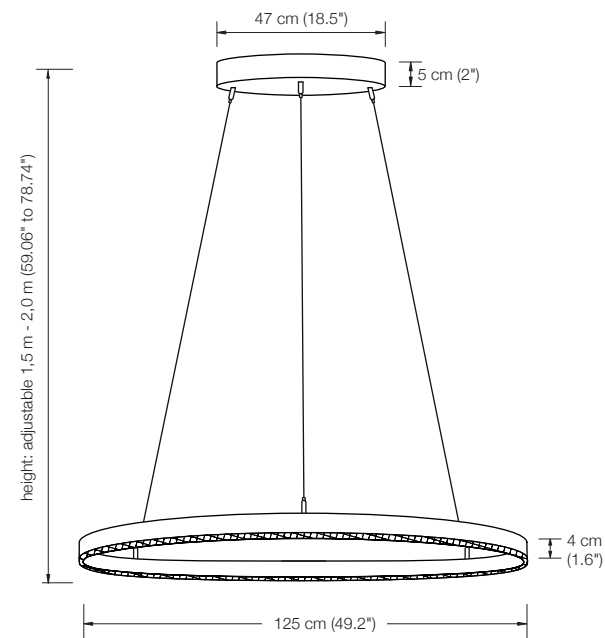

OVA

LED chandelier
height: adjustable 1.5 to 2 m (59.06" to 78.74") (standard)*
oval shade: 125 cm long, 47 wide, 4 cm high
(49.2" long, 18.5" wide, 1.6" high)
canopy: 47 cm long, 14 cm wide, 5 cm high
(18.5" long, 5.5" wide, 2" high)
illuminant: LED with glare protection incl.
light upwards and downwards
approx. 3.000 Lumen
colour rendering: > 90 Ra
dimmer: possible via house installation or Casambi**

		€
OVA – Ms	Solid brass polished, lacquered	4900.–
OVA – Mt	Solid brass matt brushed, lacquered	5390.–
OVA – Ni	Solid brass, nickel-plated	4900.–
OVA – Nm	Solid brass nickel-plated, matt brushed	5390.–
OVA – Cr	Solid brass, chrome-plated	5390.–

Energy class: A++ to A.

* Other heights possible, each with a range of 50 cm (19.7").

** We recommend (without obligation) the following dimmer brands:

- GIRA 0307 00/102
- JUNG 1731 DD
- BERKER 2874
- FELLER 40300.RC
- BUSCH-JÄGER 6523U
- ARDITI 027505
- CASAMBI Dimmer 800598 / 800680
- KOPP 8033