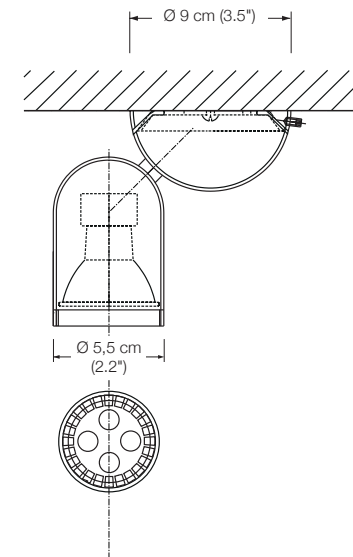

OY

spot
rotatable 360°
height of shade: 8,4 cm (3.3")
Ø shade: 5,5 cm (2.2")
Ø canopy: 9 cm (3.5")
lampholder: GU 10 (high-voltage)
bulb: LED Spot Retrofit (4,6 Watt) incl.
dimmable
exchangeable
approx. 575 Lumen
color temperature: warmwhite 2700 Kelvin
colour rendering: > 90 Ra

		€
OY – Ms	Solid brass polished, lacquered	504.–
OY – Mt	Solid brass matt brushed, lacquered	546.–
OY – Ni	Solid brass, nickel-plated	504.–
OY – Nm	Solid brass nickel-plated, matt brushed	546.–
OY – Cr	Solid brass, chrome-plated	546.–

Energy class: A++ to A

Replacement bulbs can be ordered through VS Manufaktur.