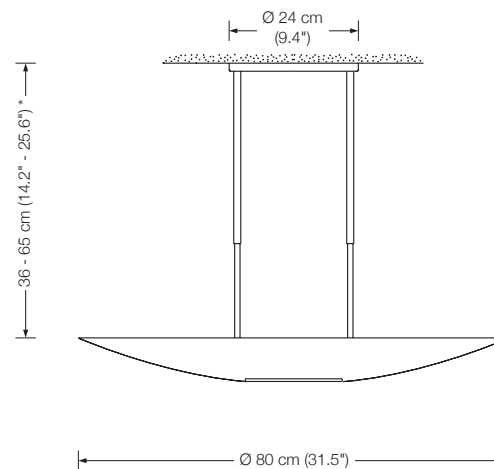

SOLA 80

ceiling lamp
direct and indirect light
bottom glass diffuser
height: 36 - 65 cm (14.2" - 25.6") adjustable *
shade: metal Ø 80 cm (31.5")
lampholder: R7s, max. 500 W
bulb: OSRAM HALOLINE ECO 400 W incl.
dimmer: possible via house installation

		€
SOLA 80 – Ms	Solid brass polished, lacquered	2918.–
SOLA 80 – Mt	Solid brass matt brushed, lacquered	3210.–
SOLA 80 – Ni	Solid brass, nickel-plated	2918.–
SOLA 80 – Nm	Solid brass nickel-plated, matt brushed	3210.–
SOLA 80 – Cr	Solid brass, chrome-plated	3210.–

Energy class: D
This model will be sold with a class D bulb.

* special length on request