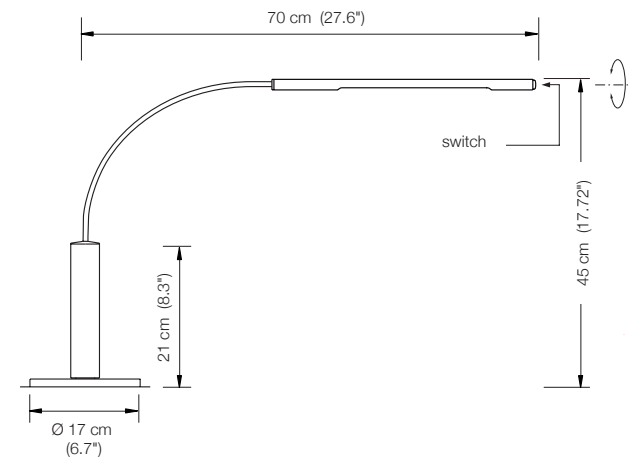

PIN T

desk lamp

height: 45 cm (17.7")
width: 70 cm (27.6")
shade: rotatable
bulb: LED-Line 150 (approx. 6 Watt) incl.
exchangeable
approx. 600 Lumen
color temperature: warmwhite 2700 Kelvin
colour rendering: > 90 Ra
electric wire: 3 m (9.8 ft)

		€
PIN T – Ms	Solid brass polished, lacquered	882.–
PIN T – Mt	Solid brass matt brushed, lacquered	966.–
PIN T – Ni	Solid brass, nickel-plated	882.–
PIN T – Nm	Solid brass nickel-plated, matt brushed	966.–
PIN T – Cr	Solid brass, chrome-plated	966.–

Energy class: A++ to A