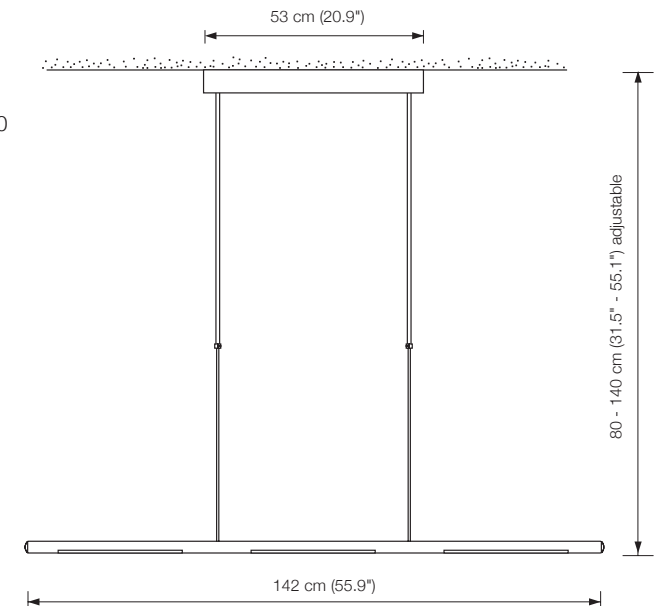

PEN 142

pendant lamp, height adjustable
all light elements can be rotated (360°)

length: 142 cm (55.9")
canopy: 53 x 5 x 5 cm (20.9" x 2.0" x 2.0")
height: 80 to 140 cm (31.5" to 55.1") adjustable (standard)*
bulb: 3 x LED-Line 150 (approx. 24 watts in total) incl. exchangeable approx. 2200 Lumen
color temperature: warmwhite 2700 K
colour rendering: > 90 Ra
dimmer: possible via house installation or Casambi**

		€
PEN 142 – Ms	Solid brass polished, lacquered	1659.-
PEN 142 – Mt	Solid brass matt brushed, lacquered	1817.-
PEN 142 – Ni	Solid brass, nickel-plated	1659.-
PEN 142 – Nm	Solid brass nickel-plated, matt brushed	1817.-
PEN 142 – Cr	Solid brass, chrome-plated	1817.-

Energy class: A++ to A

* The following suspensions on request (without surcharge):

Overall height 105 – 200 cm (41.3" – 78.7")

Overall height 130 – 250 cm (51.2" – 98.4")

Other pendulum lengths possible on request (with additional charge of 280.-)

** We recommend (without obligation) the following dimmer brands:

- GIRA 0307 00/102
- JUNG 1731 DD
- BERKER 2874
- FELLER 40300.RC
- BUSCH-JÄGER 6523U
- ARDITI 027505
- CASAMBI Dimmer 800598 / 800680
- KOPP 8033