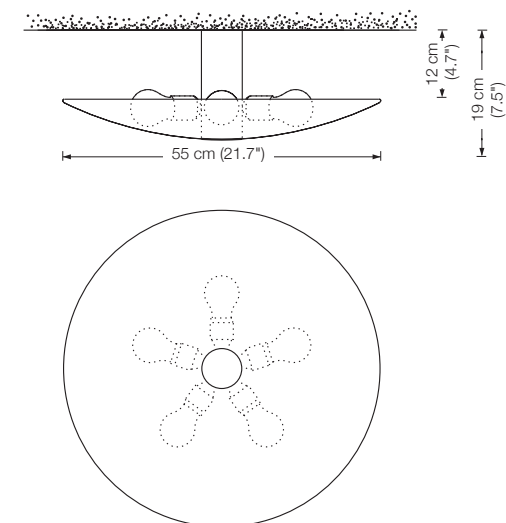

GELA 80
ceiling lamp
shade: glass white-opal Ø 80 cm (31.5")
lampholder: 7 x E27, max. 7 x 100 W
dimmer: possible via house installation or Casambi*

		€
GELA 80 – Ms	Solid brass polished, lacquered	1385.–
GELA 80 – Mt	Solid brass matt brushed, lacquered	1454.–
GELA 80 – Ni	Solid brass, nickel-plated	1385.–
GELA 80 – Nm	Solid brass nickel-plated, matt brushed	1454.–
GELA 80 – Cr	Solid brass, chrome-plated	1454.–

By request: 7 x E27 LED-bulb (75 W) 84.–
Please indicate with order.

special length (distance to ceiling) on request

Energy class: A++ to E
(Depending on the used bulb.)