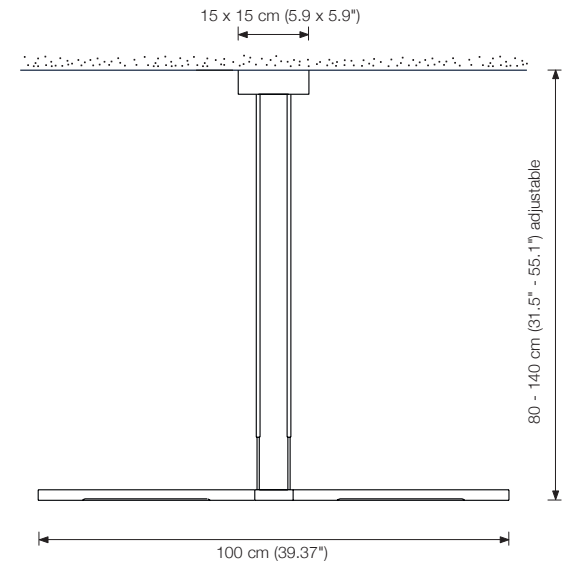

PEN 121

pendant lamp, height adjustable
 outer light elements can be rotated (360°)

length: 121 cm (47.6")
 canopy: 46,5 x 5 x 5 cm (18.3" x 2.0" x 2.0")
 height: 80 to 140 cm (31.5" to 55.1") adjustable (standard)*
 bulb: 3 x LED-Line 150 (approx. 24 watts in total) incl. exchangeable
 approx. 2200 Lumen
 color temperature: warmwhite 2700 K
 colour rendering: > 90 Ra
 dimmer: possible via house installation or Casambi**