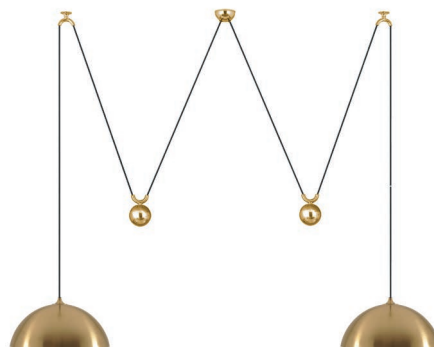

DUOS 36 S – side pull

Adjustable pendant lamp

shade: metal Ø 36 cm (14.2")

lampholder: E27, max. 100 W

DUOS 36 S – Ms	Solid brass polished, lacquered	€ 1050.–
DUOS 36 S – Mt	Solid brass matt brushed, lacquered	€ 1155.–
DUOS 36 S – Ni	Solid brass, nickel-plated	€ 1050.–
DUOS 36 S – Nm	Solid brass nickel-plated, matt brushed	€ 1155.–
DUOS 36 S – Cr	Solid brass, chrome-plated	€ 1155.–

DUOS 36 R – straight pull ceiling mounted

Adjustable pendant lamp

shade: metal Ø 36 cm (14.2")

lampholder: E27, max. 100 W

DUOS 36 R – Ms	Solid brass polished, lacquered	€ 1258.–
DUOS 36 R – Mt	Solid brass matt brushed, lacquered	€ 1384.–
DUOS 36 R – Ni	Solid brass, nickel-plated	€ 1258.–
DUOS 36 R – Nm	Solid brass nickel-plated, matt brushed	€ 1384.–
DUOS 36 R – Cr	Solid brass, chrome-plated	€ 1384.–

DUOS 36 D – double pull

Adjustable pendant lamp

shade: metal Ø 36 cm (14.2")

lampholder: 2 x E27, max. 2 x 100 W

DUOS 36 D – Ms	Solid brass polished, lacquered	€ 2100.–
DUOS 36 D – Mt	Solid brass matt brushed, lacquered	€ 2310.–
DUOS 36 D – Ni	Solid brass, nickel-plated	€ 2100.–
DUOS 36 D – Nm	Solid brass nickel-plated, matt brushed	€ 2310.–
DUOS 36 D – Cr	Solid brass, chrome-plated	€ 2310.–