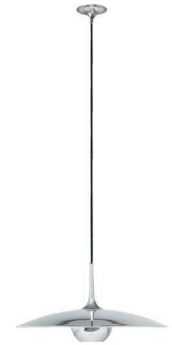

ONOS 55 P – pendant

Pendant lamp

shade: metal Ø 55 cm (21.7")
metal light diffuser

lampholder: E27, max. 100 W

		€
ONOS 55 P – Ms	Solid brass polished, lacquered	1134.–
ONOS 55 P – Mt	Solid brass matt brushed, lacquered	1247.–
ONOS 55 P – Ni	Solid brass, nickel-plated	1134.–
ONOS 55 P – Nm	Solid brass nickel-plated, matt brushed	1247.–
ONOS 55 P – Cr	Solid brass, chrome-plated	1247.–