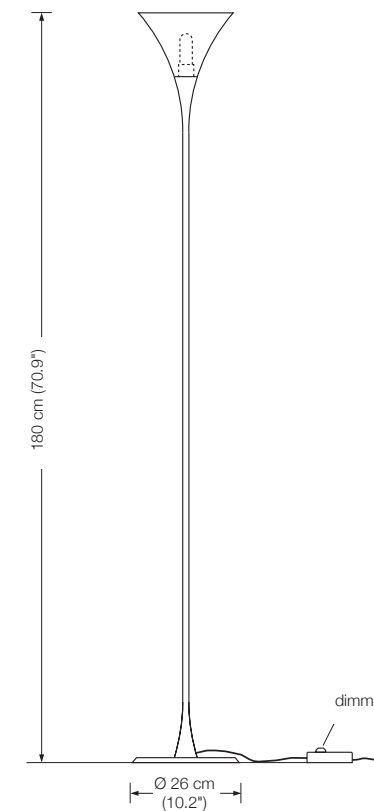

* also available: dimmer on cord
 Please indicate with order

Energy class: B
 This model will be sold with a class B bulb.

OKON

floor lamp

height: 183 cm (72")
shade: metal Ø 40 cm (15.7") bottom glass diffuser
lampholder: R7s, max. 500 W
bulb: OSRAM HALOLINE ECO 230 W incl.
electric wire: 5 m (16.4 ft)
Dimmer: built in

Energy class: D

This model will be sold with a class D bulb.

LONEA

floor lamp

height: 180 cm (70.9")
 shade: glass white-opal, Ø 23 cm (9.1")
 lampholder:: E27, max. 250 W
 bulb: 1 x OS E27 Superstar, dimmable
 2452 Lumen, 2700° K, 21 W ≙ 150 W incl.
 electric wire: 3 m (9.8 ft)
 dimmer: on cord

Energy class floor lamp: A++ to E
 (Depending on the used bulb.)
 This model will be sold with a class A+ bulb.

Ø 23 cm
(9.1")

LONEA SD

floor lamp

height: 160 - 190 cm (63" - 74.8") adjustable
shade: glass white-opal, Ø 23 cm (9.1")
lampholder:: E27, max. 250 W
bulb: 1 x OS E27 Superstar, dimmable
2452 Lumen, 2700° K, 21 W ≙ 150 W incl.
dimmer: built in