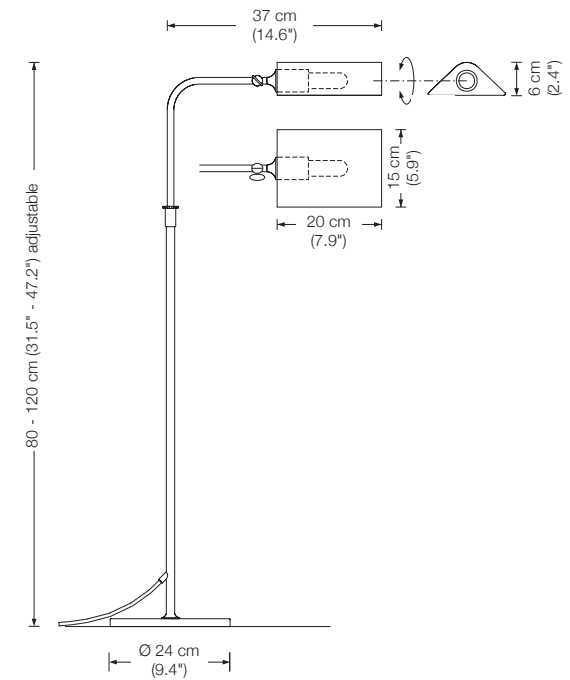

Additional USA 110 V conversion kit: € 64.–

CERVANTES

floor reading lamp

height: 80 - 120 cm (31.5" - 47.2") adjustable

shade: metal, rotatable

lampholder: E 27, max. 100 W

		€
CERVANTES – Ms	Solid brass polished, lacquered	992.–
CERVANTES – Ni	Solid brass, nickel plated	992.–
CERVANTES – Mt	Solid brass matt brushed, lacquered	1092.–
CERVANTES – Nm	Solid brass nickel plated, matt brushed	1092.–
CERVANTES – Cr	Solid brass, chrome-plated	1092.–

Additional USA 110 V conversion kit:

24.–

110 V bulbs not incl.

LESAN M

floor reading lamp

height: 90 - 135 cm (35.4" - 53.1") adjustable

shade: metal Ø 28 cm (11")

lampholder: E 27, max. 100 W