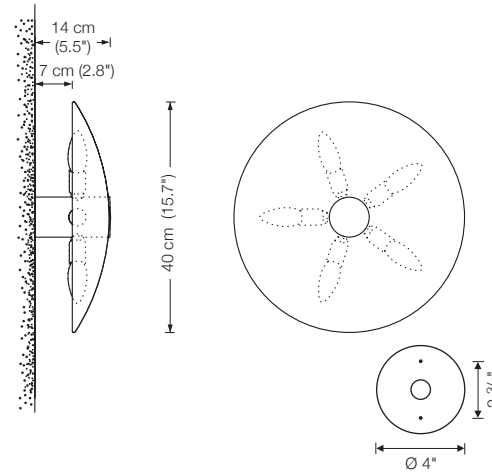

GELA 40

wall / ceiling lamp

shade: glass white-opal Ø 40 cm (15.7")
lampholder: 5 x E 14, max. 5 x 60 W

GELA 40 – Ms	Solid brass polished, lacquered
GELA 40 – Ni	Solid brass, nickel plated
GELA 40 – Mt	Solid brass matt brushed, lacquered
GELA 40 – Nm	Solid brass nickel plated, matt brushed
GELA 40 – Cr	Solid brass, chrome-plated

4" junction box: not covered
Backplate Ø 12 cm (4.72")
Additional 110 V conversion kit:
110 V bulbs not included

special length (distance to wall / ceiling) on request

€
647.–
647.–
679.–
679.–
679.–

68.–
12.–

GELA 80

ceiling lamp

shade: glass white-opal Ø 80 cm (31.5")
lampholder: 7 x E 27, max. 7 x 100 W

GELA 80 – Ms	Solid brass polished, lacquered
GELA 80 – Ni	Solid brass, nickel plated
GELA 80 – Mt	Solid brass matt brushed, lacquered
GELA 80 – Nm	Solid brass nickel plated, matt brushed
GELA 80 – Cr	Solid brass, chrome-plated

4" junction box: not covered
Backplate Ø 12 cm (4.72")
Additional 110 V conversion kit:
110 V bulbs not included

special length (distance to ceiling) on request

€
1385.–
1385.–
1454.–
1454.–
1454.–

68.–
12.–