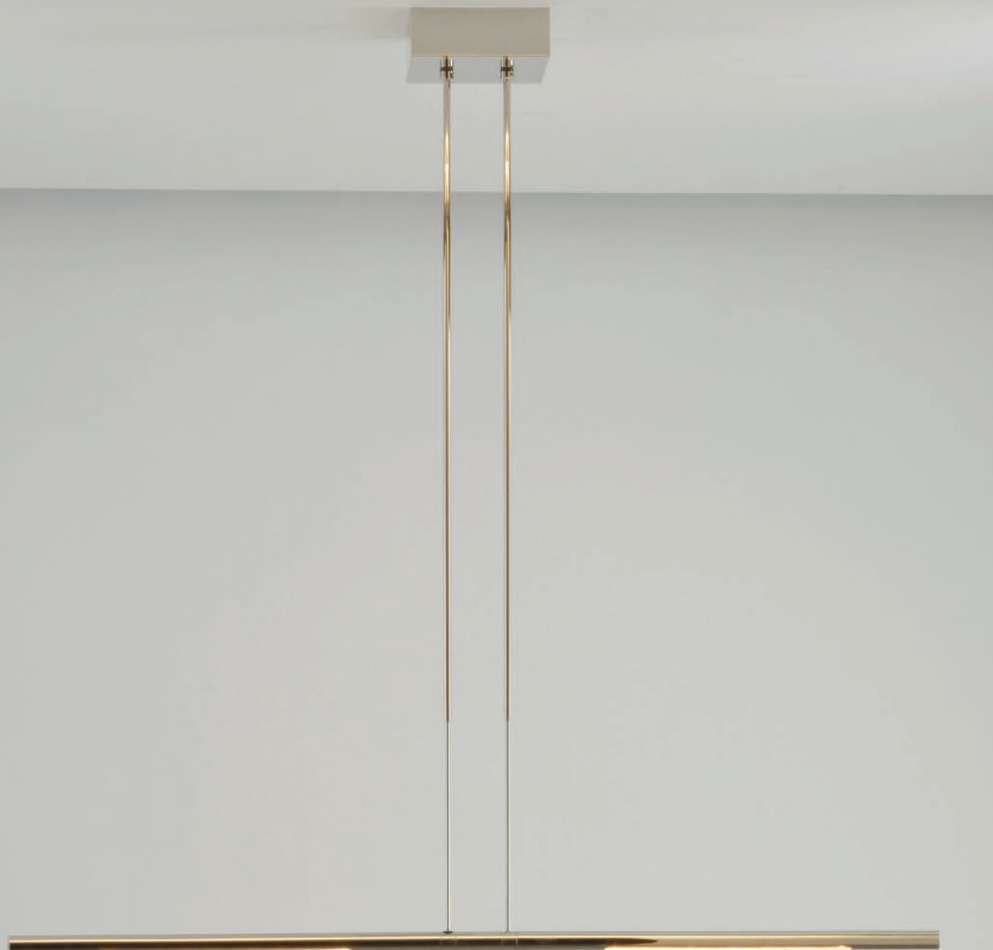

DESY Example

1 x Adjustable pendant lamp – S (side pull)

1 x rod DESY-ST
2 x end pieces DESY-E

1 x external canopy
included in Adjustable pendant lamp – S
(side pull).

1 x Adjustable pendant lamp – D
(double pull)

2 x rods DESY-ST
2 x end pieces DESY-E
1 x canopy DESY-D

This upper
cable guide is a
lockable hook.

1 x Adjustable pendant lamp – S (side pull)

1 x rod DESY-ST
1 x end piece DESY-E
1 x canopy DESY-S

1 x Adjustable pendant lamp – D
(double pull)

3 x rods DESY-ST
2 x end pieces DESY-E
1 x center piece DESY-M
1 x corner piece DESY-EK

1 x external canopy
included in Adjustable pendant lamp – D
(double pull)

PEN 100

pendant lamp, height adjustable
both light elements can be rotated (360°)

length: 100 cm (39.4")
canopy: 15 x 15 x 5 cm (5.9" x 5.9" x 2.0")
height: 80 to 140 cm (31.5" to 55.1") adjustable
illuminant: 2 x LED-Line 150 incl.
exchangeable
approx. 1200 Lumen
color temperature: warmwhite 2700 K