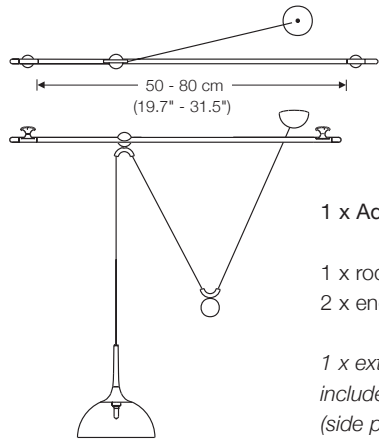

DESY Example

1 x Adjustable pendant lamp – S (side pull)

1 x rod DESY-ST
2 x end pieces DESY-E

1 x external canopy
included in Adjustable pendant lamp – S
(side pull).