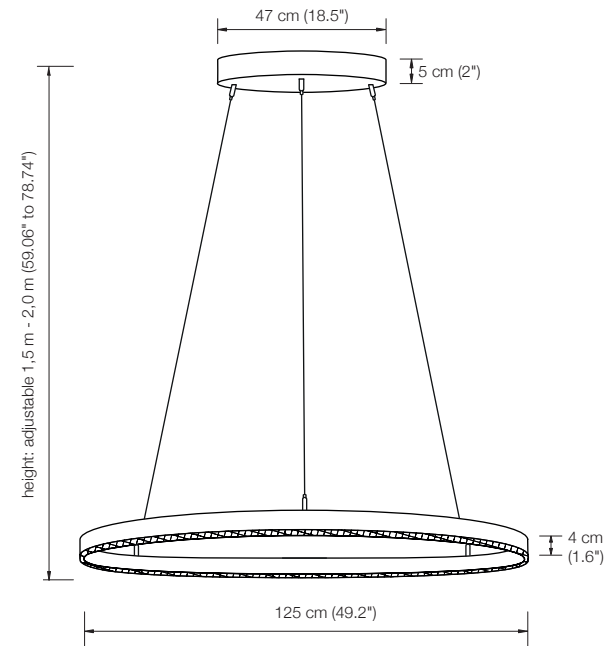

OVA

LED chandelier

height: adjustable 1.5 to 2 m (59.06" to 78.74") (standard)*

oval shade: 125 cm long, 47 wide, 4 cm high
(49.2" long, 18.5" wide, 1.6" high)

canopy: 47 cm long, 14 cm wide, 5 cm high
(18.5" long, 5.5" wide, 2" high)

illuminant: LED with glare protection
light upwards and downwards
approx. 3.000 Lumen

colour rendering: > 90 Ra

colour temperature: warm white 2700 K

	€	
OVA – Ms	Solid brass polished, lacquered	4900.–
OVA – Ni	Solid brass, nickel plated	4900.–
OVA – Mt	Solid brass matt brushed, lacquered	5390.–
OVA – Nm	Solid brass nickel plated, matt brushed	5390.–
OVA – Cr	Solid brass, chrome-plated	5390.–

Energy class: A++ to A

* Other heights possible, each with a range of 50 cm (19.7").

110 Volt/USA: not dimmable

4" junction box: covered

Additional USA 110 V conversion kit: 84.–