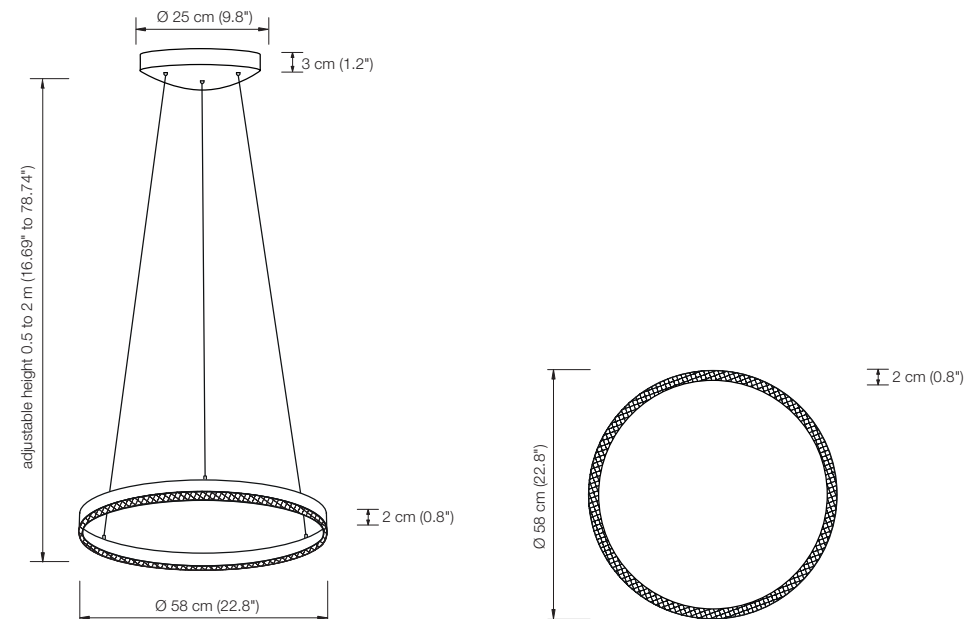

ONE 58

Available from May 2019!

LED chandelier

height: adjustable 0.5 to 2 m (16.69" to 78.74") (standard)*

Ø ring: 58 cm (22.8")

Ø canopy: 25 cm (9.8")

illuminant: LED with glare protection
light upwards and downwards
approx. 3.020 Lumen

Energy class: A++ to A

* Other heights: available on request

110 Volt/USA: **not dimmable**

4" junction box: covered

Additional USA 110 V conversion kit: 84.–

ONE 80

LED chandelier

height: adjustable 0.5 to 2 m (16.69" to 78.74") (standard)**

Ø ring: 80 cm (31.5")

Ø canopy: 25 cm (9.8")

illuminant: LED with glare protection
light upwards and downwards
approx. 5.000 Lumen

colour temperature: warm white 2700 K

colour rendering: > 90 Ra

		€
ONE 80 – Ms	Solid brass polished, lacquered	3800.–
ONE 80 – Ni	Solid brass, nickel plated	3800.–
ONE 80 – Mt	Solid brass matt brushed, lacquered	4180.–
ONE 80 – Nm	Solid brass nickel plated, matt brushed	4180.–
ONE 80 – Cr	Solid brass, chrome-plated	4180.–

oval shade: 125 cm long, 47 wide, 4 cm high
(49.2" long, 18.5" wide, 1.6" high)

canopy: 47 cm long, 14 cm wide, 5 cm high
(18.5" long, 5.5" wide, 2" high)

illuminant: LED with glare protection
light upwards and downwards
approx. 3.000 Lumen