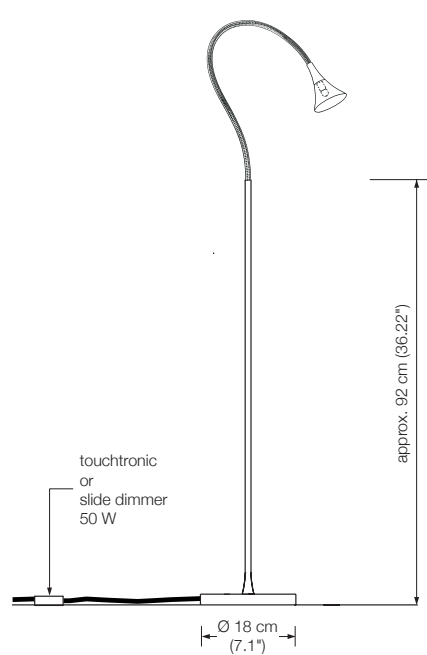

PIN d – Nm Solid brass nickel plated, matt brushed 1082.–

PIN d – Cr Solid brass, chrome-plated 1082.–

Additional USA 110 V conversion kit: 44.–

Energy class: A++ to A

GO 30

floor reading lamp

height: 100 - 170 cm (39.37 - 66.9") adjustable

* also available: dimmer on cord

Please indicate with order.

This model is not available for 110 Volt/USA.

LIN

floor reading lamp

flexible and specially reinforced metal arm

height: approx. 140 cm (55.1")

shade: TEFLON white, Ø 7 cm (2.8")

lampholder: GY 6.35, max. 50 W 12 V

bulb: OSRAM HALOSTAR ECO

35 W $\hat{=}$ 50 W incl.

dimmer: sensor (touch dimmer) *

		€
LIN – Ms	Solid brass polished, lacquered	877.–
LIN – Ni	Solid brass, nickel plated	877.–
LIN – Mt	Solid brass matt brushed, lacquered	965.–
LIN – Nm	Solid brass nickel plated, matt brushed	965.–
LIN – Cr	Solid brass, chrome-plated	965.–

This model is not available for 110 Volt/USA.

* also available: dimmer on cord

Please indicate with order.

STE

floor reading lamp

height: adjustable
 shade: silk 101, natural white *
 lampholder: E 27, max. 150 W