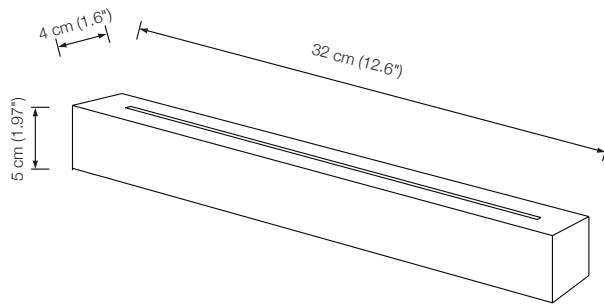

BLOC

wall lamp

height: 5 cm (1.97")
width: 32 cm (12.6")
depth: 4 cm (1.6")
bulb: 2 x LED-Line 150 incl.
exchangeable
approx. 1380 Lumen in total
color temperature: warmwhite 2700 Kelvin

		€
BLOC – Ms	Solid brass polished, lacquered	504.–
BLOC – Ni	Solid brass, nickel plated	504.–
BLOC – Mt	Solid brass matt brushed, lacquered	546.–
BLOC – Nm	Solid brass nickel plated, matt brushed	546.–
BLOC – Cr	Solid brass, chrome-plated	546.–

Energy class: A++ to A

This model is not available for 110 Volt/USA.