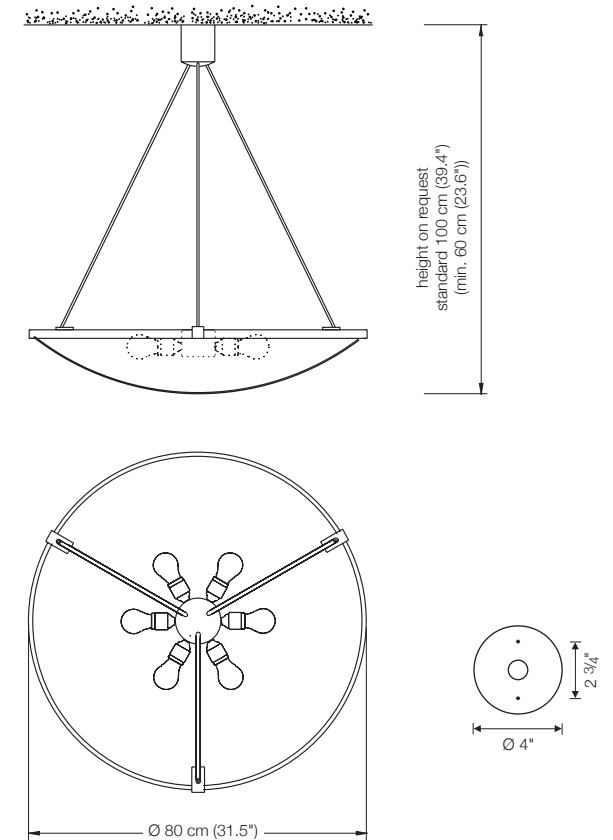

EREA 80

ceiling lamp height: standard 100 cm (39.4")
or on request
(min. 60 cm (23.6") to max. 200 cm (78.7"))

shade: glass white-opal Ø 80 cm (31.5")

lampholder: 6 x E 27, max. 6 x 205 W

		€
EREA 80 – Ms	Solid brass polished, lacquered	2074.–
EREA 80 – Ni	Solid brass, nickel plated	2074.–
EREA 80 – Mt	Solid brass matt brushed, lacquered	2219.–
EREA 80 – Nm	Solid brass nickel plated, matt brushed	2219.–
EREA 80 – Cr	Solid brass, chrome-plated	2219.–

4" junction box: not covered

Backplate Ø 12 cm (4.72") 68.–

Additional 110 V conversion kit: 36.–

110 V bulbs not included