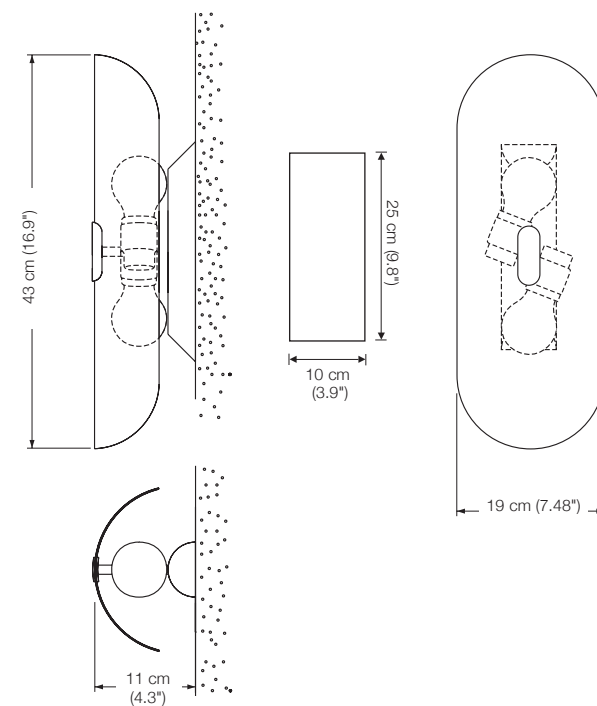

Energy class: A++ to A

This model is not available for 110 Volt/USA.

GEA

wall lamp
 height: 43 cm (16.9")
 shade: glass white-opal
 lampholder: 2 x E 27, max. 2 x 100 W

		€
GEA – Ms	Solid brass polished, lacquered	618.–
GEA – Ni	Solid brass, nickel plated	618.–
GEA – Mt	Solid brass matt brushed, lacquered	649.–
GEA – Nm	Solid brass nickel plated, matt brushed	649.–
GEA – Cr	Solid brass, chrome-plated	649.–

ALIA

wall lamp
indirect light

height: 47 cm (18.5")
shade: metal
lampholder: 2 x E 27, max. 2 x 100 W

		€
ALIA – Ms	Solid brass polished, lacquered	746.–
ALIA – Ni	Solid brass, nickel plated	746.–
ALIA – Mt	Solid brass matt brushed, lacquered	820.–
ALIA – Nm	Solid brass nickel plated, matt brushed	820.–
ALIA – Cr	Solid brass, chrome-plated	820.–