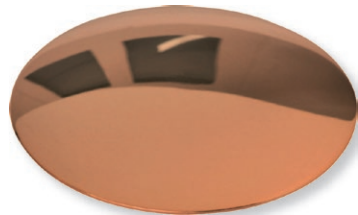

Non-standard finishes

Cu
Solid brass, copper plated