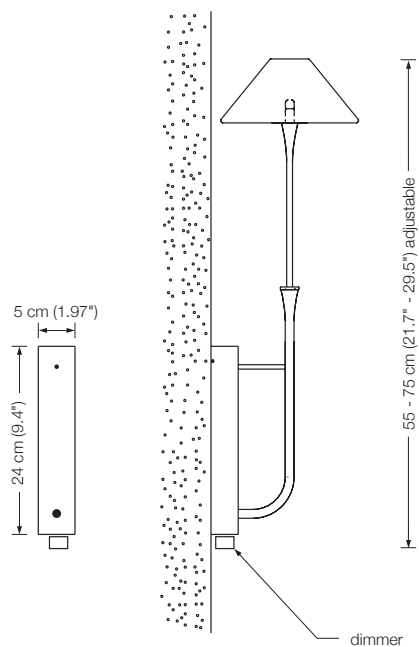

4" junction box: covered
 Additional USA 110 V conversion kit 12.-
 110 V bulbs not included

WIN

wall lamp

height: 55 - ca. 80 cm (21.7" - 31.5") adjustable

shade: TEFLON white Ø 18 cm (7.1")

lampholder: GY 6.35, max. 50 W / 12 V

This model is not available for 110 Volt/USA.

EREA 80

ceiling lamp height: standard 100 cm (39.4")
or on request
(min. 60 cm (23.6") to max. 200 cm (78.7"))

shade: glass white-opal Ø 80 cm (31.5")

lampholder: 6 x E 27, max. 6 x 205 W