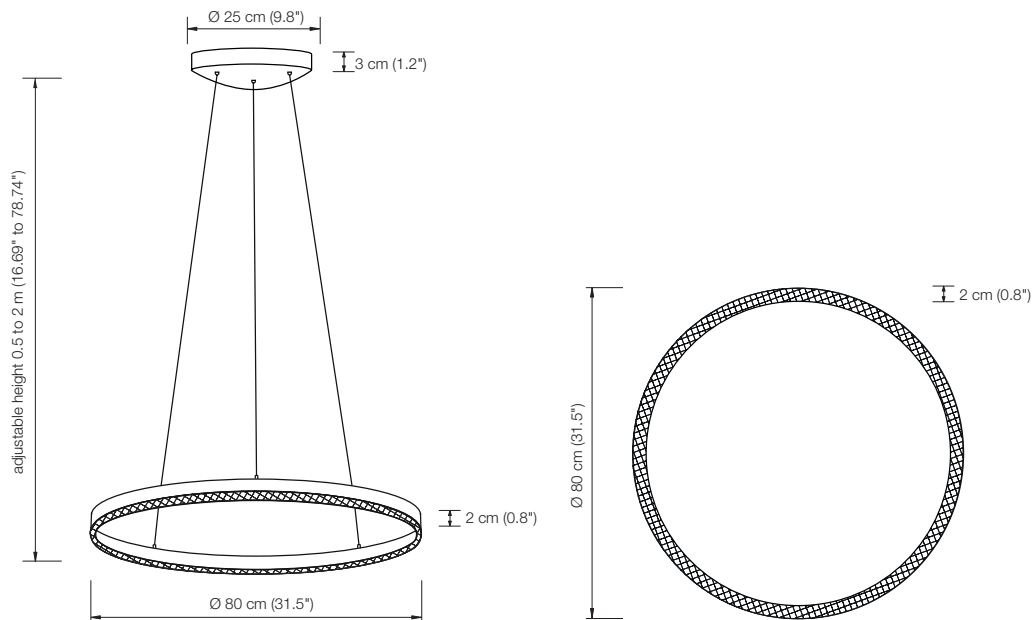

ONE 80

LED chandelier

height: adjustable 0.5 to 2 m (16.69" to 78.74") (standard)**

Ø ring: 80 cm (31.5")

Ø canopy: 25 cm (9.8")

illuminant: LED with glare protection
light upwards and downwards
approx. 5.000 Lumen

colour temperature: warm white 2700 K

colour rendering: > 90 Ra

		€
ONE 80 – Ms	Solid brass polished, lacquered	3800.–
ONE 80 – Ni	Solid brass, nickel plated	3800.–
ONE 80 – Mt	Solid brass matt brushed, lacquered	4180.–
ONE 80 – Nm	Solid brass nickel plated, matt brushed	4180.–
ONE 80 – Cr	Solid brass, chrome-plated	4180.–

Energy class: A++ to A

* Other heights: available on request

110 Volt/USA: **not dimmable**

4" junction box: covered

Additional USA 110 V conversion kit: 84.–