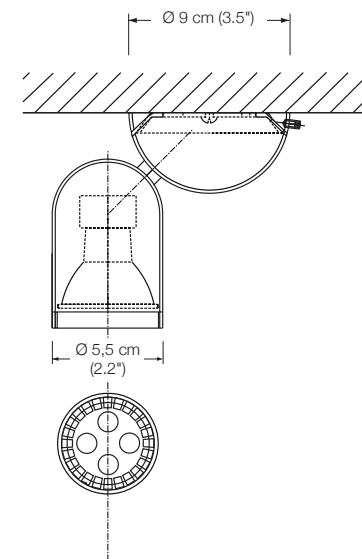

OY 55

spot
rotatable 360°
height of shade: 8,4 cm (3.3")
Ø shade: 5,5 cm (2.2")
Ø canopy: 9 cm (3.5")
lampholder: GU 10
bulb: LED Spot Retrofit
exchangeable
approx. 350 Lumen
color temperature: warmwhite 2700 Kelvin

		€
OY – Ms	Solid brass polished, lacquered	504.-
OY – Ni	Solid brass, nickel plated	504.-
OY – Mt	Solid brass matt brushed, lacquered	546.-
OY – Nm	Solid brass nickel plated, matt brushed	546.-
OY – Cr	Solid brass, chrome-plated	546.-

Energy class: A++ to A

Replacement bulbs can be ordered through VS Manufaktur.

This model is not available for 110 Volt/USA.