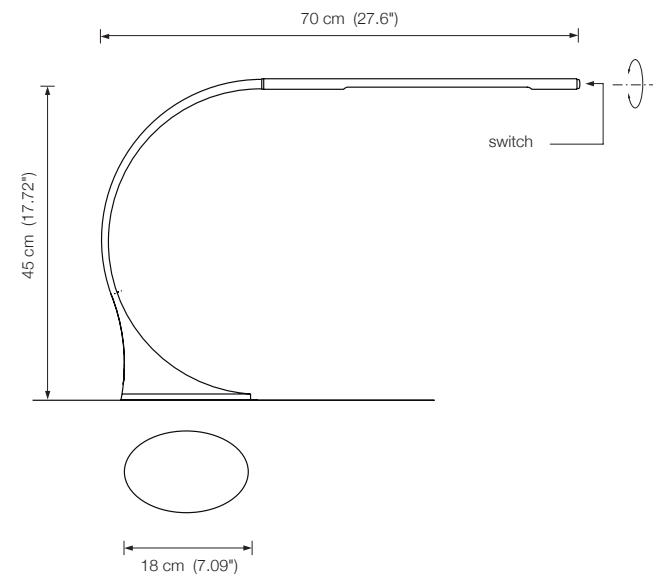

TOLED

desk lamp

height: 45 cm (17.7")
width: 70 cm (27.6")
shade: rotatable
bulb: LED-Line 150 incl.
exchangeable
approx. 600 Lumen
color temperature: warmwhite 2700 Kelvin

		€
TOLED – Ms	Solid brass polished, lacquered	1340.–
TOLED – Ni	Solid brass, nickel plated	1340.–
TOLED – Mt	Solid brass matt brushed, lacquered	1480.–
TOLED – Nm	Solid brass nickel plated, matt brushed	1480.–
TOLED – Cr	Solid brass, chrome-plated	1480.–

Additional USA 110 V conversion kit: 31.–

EU Energy class: A++ to A