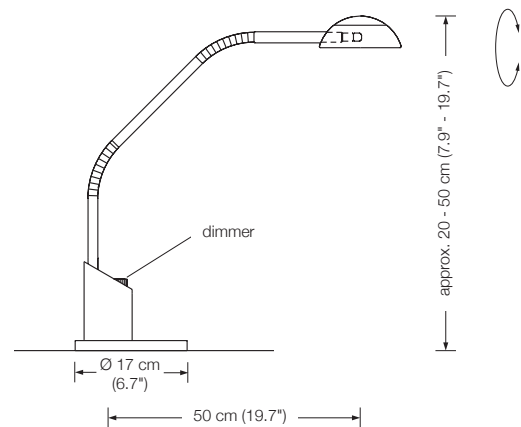

YON T

table lamp

shade: metal Ø 12 cm (4.7"), adjustable

lampholder: GY 6.35, max. 50 W / 12 V

bulb: OSRAM HALOSTAR ECO 35 W $\hat{=}$ 50 W incl.

dimmer: built in

		€
YON T - Ms	Solid brass polished, lacquered	1232.-
YON T - Ni	Solid brass, nickel plated	1232.-
YON T - Mt	Solid brass matt brushed, lacquered	1355.-
YON T - Nm	Solid brass nickel plated, matt brushed	1355.-
YON T - Cr	Solid brass, chrome-plated	1355.-

Additional USA 110 V conversion kit: 64.-