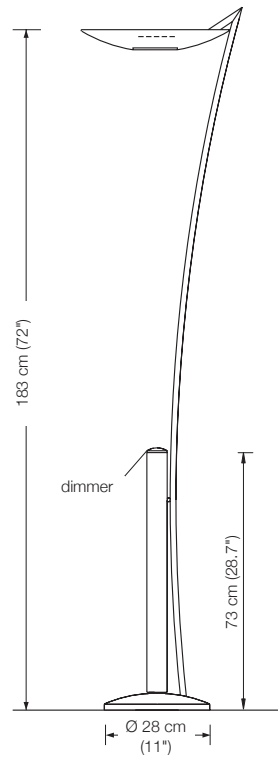

oval shade: 125 cm long, 47 wide, 4 cm high
(49.2" long, 18.5" wide, 1.6" high)

canopy: 47 cm long, 14 cm wide, 5 cm high
(18.5" long, 5.5" wide, 2" high)

illuminant: LED with glare protection
light upwards and downwards
approx. 3.000 Lumen

Other options available on request.

Please indicate with order.

** These lamps are equipped with 3 electronic transformers of 210 VA capacity each.

LOT

floor lamp

height: 180 cm (70.9")
shade: TEFLON white Ø 7 cm (2.8")
lampholder: GY 6.35, max. 50 W / 12 V
bulb: OSRAM HALOSTAR ECO
35 W $\hat{=}$ 50 W incl.
dimmer: sensor (touch dimmer) *

* also available: dimmer on cord
Please indicate with order

This model is not available for 110 Volt/USA.

OKON

floor lamp

height: 183 cm (72")

shade: metal Ø 40 cm (15.7") bottom glass diffuser

lampholder: R7s, max. 500 W - for 110 V: max. 250 W

Additional USA 110 V conversion kit: 18.–

110 V bulbs are not included

MYOS

floor lamp / reading lamp

height:	182 cm (71.7")
width reading lamp:	approx. 50 cm (19.7")
shade floor lamp:	glass white-opal, Ø 26 cm (10.2")
shade reading lamp:	metal Ø 12 cm (4.7"), adjustable
lampholder floor lamp:	E 27, max. 250 W - for 110 V: max.150 W
bulb floor lamp:	OSRAM HALOLUX CERAM ECO 150 W
lampholder reading lamp:	GY 6.35, max. 50 W / 12 V
bulb reading lamp:	OSRAM HALOSTAR ECO 35 W $\hat{=}$ 50 W incl.
dimmer:	2 x built in