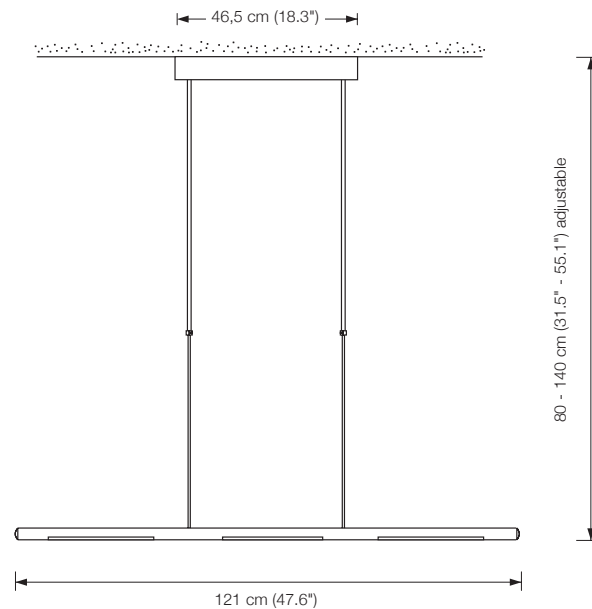

PEN 121

pendant lamp, height adjustable
outer light elements can be rotated (360°)

length: 121 cm (47.6")
canopy: 46,5 x 5 x 5 cm (18.3" x 2.0" x 2.0")
height: 80 to 140 cm (31.5" to 55.1") adjustable
width: 121 cm (47.6")
bulb: 3 x LED-Line 150 incl.
exchangeable
approx. 2200 Lumen
color temperature: warmwhite 2700 K

		€
PEN 121 – Ms	Solid brass polished, lacquered	1659.–
PEN 121 – Ni	Solid brass, nickel plated	1659.–
PEN 121 – Mt	Solid brass matt brushed, lacquered	1817.–
PEN 121 – Nm	Solid brass nickel plated, matt brushed	1817.–
PEN 121 – Cr	Solid brass, chrome-plated	1817.–

4" junction box: not covered
Additional USA 110 V conversion kit:
including a rectangular backplate of
51 x 12 cm (20.1" x 4.7")
120.–

Energy class: A++ to A