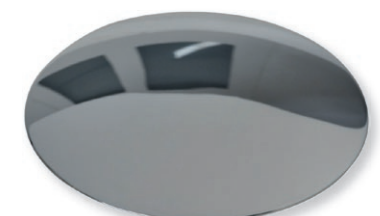

Cr
Solid brass, chrome-plated