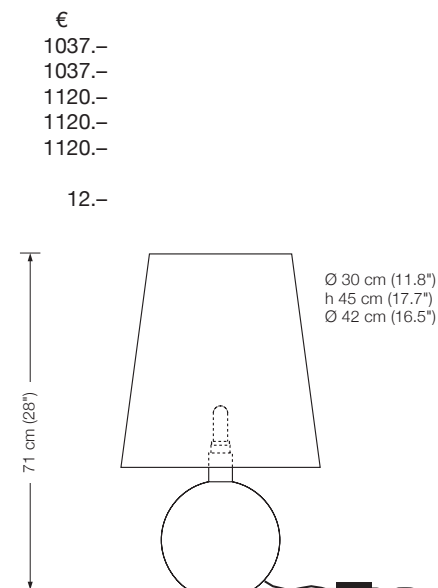

ORA 20

table lamp
metal ball Ø 20 cm (7.9")
height: 59 cm (23.2")
shade: silk*
lampholder: E 27, max. 150 W
dimmer: on cord

		€
ORA 20 – Ms	Solid brass polished, lacquered	928.–
ORA 20 – Ni	Solid brass, nickel plated	928.–
ORA 20 – Mt	Solid brass matt brushed, lacquered	1003.–
ORA 20 – Nm	Solid brass nickel plated, matt brushed	1003.–
ORA 20 – Cr	Solid brass, chrome-plated	1003.–

Additional USA 110 V conversion kit: 12.–
110 V bulbs not included

* fabric required: 120 x 60 cm (47.2" x 23.6")

ORA 25

table lamp
metal ball Ø 25 cm (9.8")
height: 71 cm (28")
shade: silk*
lampholder: E 27, max. 150 W
dimmer: on cord

		€
ORA 25 – Ms	Solid brass polished, lacquered	1037.–
ORA 25 – Ni	Solid brass, nickel plated	1037.–
ORA 25 – Mt	Solid brass matt brushed, lacquered	1120.–
ORA 25 – Nm	Solid brass nickel plated, matt brushed	1120.–
ORA 25 – Cr	Solid brass, chrome-plated	1120.–

Additional USA 110 V conversion kit: 12.–
110 V bulbs not included

* fabric required: 140 x 70 cm (55.1" x 27.6")