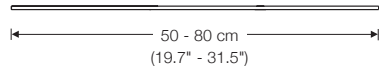

Ceiling guiding system for pendant lamps DESY

With the elements of this system ceiling guides for pendant lamp groups are combinable.

A simple rehanging of the shades allows an illumination even of temporary table combinations (e.g. long table, around the corner etc).

DESY-ST

rod max. 80 cm (31.5")

	€
Ms Solid brass polished, lacquered	48.-
Ni Solid brass, nickel plated	48.-
Mt Solid brass matt brushed, lacquered	54.-
Nm Solid brass nickel plated, matt brushed	54.-
Cr Solid brass, chrome-plated	54.-

DESY-E

end piece

	€
Ms Solid brass polished, lacquered	91.-
Ni Solid brass, nickel plated	91.-
Mt Solid brass matt brushed, lacquered	101.-
Nm Solid brass nickel plated, matt brushed	101.-
Cr Solid brass, chrome-plated	101.-

DESY-M

center piece

	€
Ms Solid brass polished, lacquered	64.-
Ni Solid brass, nickel plated	64.-
Mt Solid brass matt brushed, lacquered	70.-
Nm Solid brass nickel plated, matt brushed	70.-
Cr Solid brass, chrome-plated	70.-