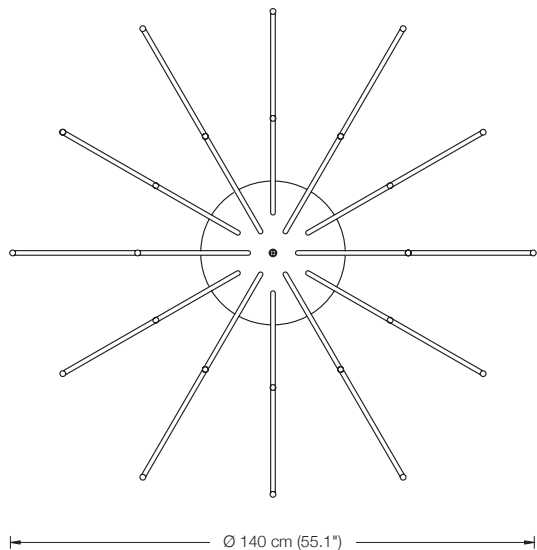

MESA 24

chandelier

24 removable metal arms

total height: min. 95 (37.4") - max. 315 cm (53.1") *

Ø: 140 cm (55.1")

lampholder: 24 x G 4, max. 24 x 20 W / 12 V

bulb: 28 x OSRAM HALOSTAR 20 W incl.

dimmer: brightness control is possible **

		€
MESA 24 – Ms	Solid brass polished, lacquered	4379.–
MESA 24 – Ni	Solid brass, nickel plated	4379.–
MESA 24 – Mt	Solid brass matt brushed, lacquered	4816.–
MESA 24 – Nm	Solid brass nickel plated, matt brushed	4816.–
MESA 24 – Cr	Solid brass, chrome-plated	4816.–

4" junction box: covered

Additional USA 110 V conversion kit: 210.–

* telescopic adjustment:

total height 95 – 135 cm (37.4" – 53.1") (standard)

total height 125 – 195 cm (49.2" – 76.8")

total height 185 – 315 cm (72.8" – 124")

Other options available on request.

Please indicate with order.

** These lamps are equipped with 3 electronic transformers of 210 VA capacity each.