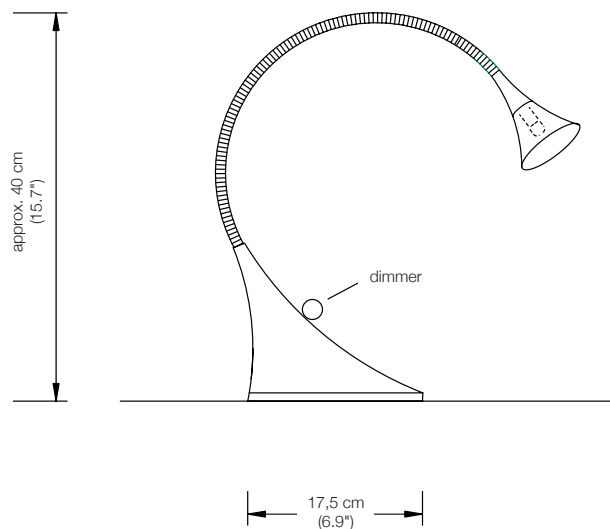

Additional USA 110 V conversion kit: 31.–

EU Energy class: A++ to A

TOA

table lamp

flexible and specially reinforced metal arm

height: up to max. 50 cm (19.7")

shade: TEFLON white, Ø 7 cm (2.8")

lampholder: GY 6.35, max. 20 W / 12 V

Additional USA 110 V conversion kit: 140.–

PIN T

desk lamp

height: 45 cm (17.7")
 width: 70 cm (27.6")
 shade: rotatable
 bulb: LED-Line 150 incl.
 exchangeable
 approx. 600 Lumen
 color temperature: warmwhite 2700 Kelvin