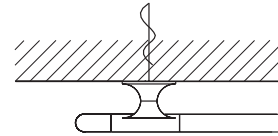

Ceiling guiding system for pendant lamps DESY

With the elements of this system ceiling guides for pendant lamp groups are combinable.

A simple rehanging of the shades allows an illumination even of temporary table combinations (e.g. long table, around the corner etc).

DESY-ST

rod max. 80 cm (31.5")

	€
Ms Solid brass polished, lacquered	48.-
Ni Solid brass, nickel plated	48.-
Mt Solid brass matt brushed, lacquered	54.-
Nm Solid brass nickel plated, matt brushed	54.-
Cr Solid brass, chrome-plated	54.-

DESY-E

end piece

	€
Ms Solid brass polished, lacquered	91.-
Ni Solid brass, nickel plated	91.-
Mt Solid brass matt brushed, lacquered	101.-
Nm Solid brass nickel plated, matt brushed	101.-
Cr Solid brass, chrome-plated	101.-

DESY-M

center piece

	€
Ms Solid brass polished, lacquered	64.-
Ni Solid brass, nickel plated	64.-
Mt Solid brass matt brushed, lacquered	70.-
Nm Solid brass nickel plated, matt brushed	70.-
Cr Solid brass, chrome-plated	70.-