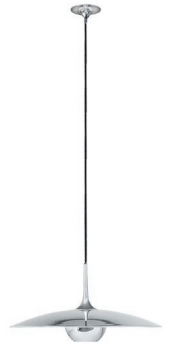

4" junction box: covered by US canopy Ø 12 cm (4.7")

Additional USA 110 V conversion kit:

110 V bulbs not included

€
1421.–
1421.–
1491.–
1491.–
1491.–

88.–
12.–

ONOS 55 P – pendant

Pendant lamp		
shade:	metal Ø 55 cm (21.7")	
	metal light diffuser	
lampholder:	E 27, max. 100 W	
		€
ONOS 55 P – Ms	Solid brass polished, lacquered	1134.–
ONOS 55 P – Ni	Solid brass, nickel plated	1134.–
ONOS 55 P – Mt	Solid brass matt brushed, lacquered	1247.–
ONOS 55 P – Nm	Solid brass nickel plated, matt brushed	1247.–
ONOS 55 P – Cr	Solid brass, chrome-plated	1247.–
4" junction box: covered		
Additional USA 110 V conversion kit		12.–
110 V bulbs not included		

ONOS 55 M – center pull

Adjustable pendant lamp		
shade:	metal Ø 55 cm (21.7")	
	metal light diffuser	
lampholder:	E 27, max. 100 W	
		€
ONOS 55 M – Ms	Solid brass polished, lacquered	1397.–
ONOS 55 M – Ni	Solid brass, nickel plated	1397.–
ONOS 55 M – Mt	Solid brass matt brushed, lacquered	1536.–
ONOS 55 M – Nm	Solid brass nickel plated, matt brushed	1536.–
ONOS 55 M – Cr	Solid brass, chrome-plated	1536.–
4" junction box: covered by US canopy Ø 12 cm (4.7")		152.–
Additional USA 110 V conversion kit:		12.–
110 V bulbs not included		

ONOS 55 S – side pull

Adjustable pendant lamp		
shade:	metal Ø 55 cm (21.7")	
	metal light diffuser	
lampholder:	E 27, max. 100 W	
		€
ONOS 55 S – Ms	Solid brass polished, lacquered	1397.–
ONOS 55 S – Ni	Solid brass, nickel plated	1397.–
ONOS 55 S – Mt	Solid brass matt brushed, lacquered	1536.–
ONOS 55 S – Nm	Solid brass nickel plated, matt brushed	1536.–
ONOS 55 S – Cr	Solid brass, chrome-plated	1536.–
4" junction box: covered by US canopy Ø 12 cm (4.7")		84.–
Additional USA 110 V conversion kit:		12.–
110 V bulbs not included		