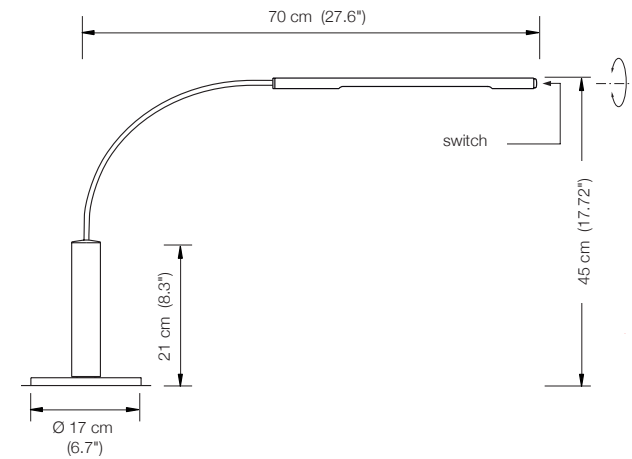

PIN T

desk lamp

height: 45 cm (17.7")
width: 70 cm (27.6")
shade: rotatable
bulb: LED-Line 150 incl.
exchangeable
approx. 600 Lumen
color temperature: warmwhite 2700 Kelvin

		€
PIN T – Ms	Solid brass polished, lacquered	882.–
PIN T – Ni	Solid brass, nickel plated	882.–
PIN T – Mt	Solid brass matt brushed, lacquered	966.–
PIN T – Nm	Solid brass nickel plated, matt brushed	966.–
PIN T – Cr	Solid brass, chrome-plated	966.–

Additional USA 110 V conversion kit: 31.–

EU Energy class: A++ to A