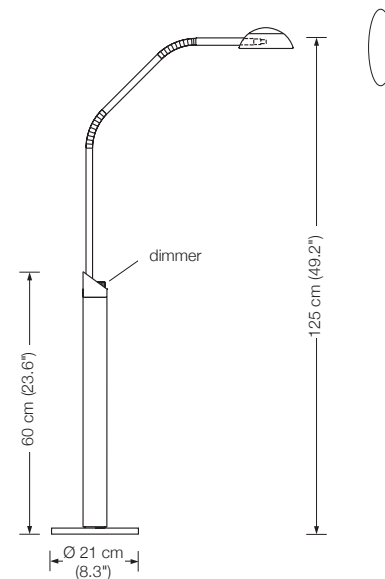

YON

floor reading lamp

height: adjustable
shade: metal Ø 12 cm (4.7"), rotatable
lampholder: GY 6.35, max. 50 W / 12 V
bulb: OSRAM HALOSTAR ECO 35 W $\hat{=}$ 50 W incl.
dimmer: built in

YON – Ms	Solid brass polished, lacquered	€ 1197.–
YON – Ni	Solid brass, nickel plated	€ 1197.–
YON – Mt	Solid brass matt brushed, lacquered	€ 1317.–
YON – Nm	Solid brass nickel plated, matt brushed	€ 1317.–
YON – Cr	Solid brass, chrome-plated	€ 1317.–

Additional USA 110 V conversion kit: € 64.–