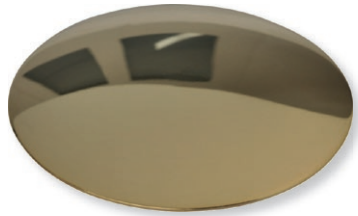

Finishes

Ms
Solid brass polished, lacquered