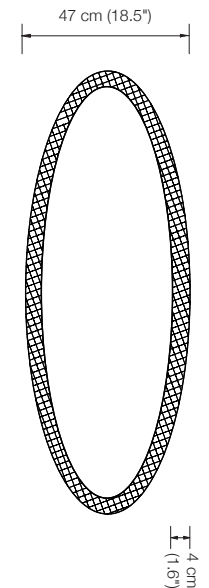

OVA

LED chandelier

height: adjustable 1.5 to 2 m (59.06" to 78.74") (standard)*

oval shade: 125 cm long, 47 wide, 4 cm high
(49.2" long, 18.5" wide, 1.6" high)

canopy: 47 cm long, 14 cm wide, 5 cm high
(18.5" long, 5.5" wide, 2" high)

illuminant: LED with glare protection
light upwards and downwards
approx. 3.000 Lumen

colour rendering: > 90 Ra

colour temperature: warm white 2700 K

	€	
OVA – Ms	Solid brass polished, lacquered	4900.–
OVA – Ni	Solid brass, nickel plated	4900.–
OVA – Mt	Solid brass matt brushed, lacquered	5390.–
OVA – Nm	Solid brass nickel plated, matt brushed	5390.–
OVA – Cr	Solid brass, chrome-plated	5390.–

Energy class: A++ to A

* Other heights possible, each with a range of 50 cm (19.7").

110 Volt/USA: not dimmable

4" junction box: covered

Additional USA 110 V conversion kit: 84.–