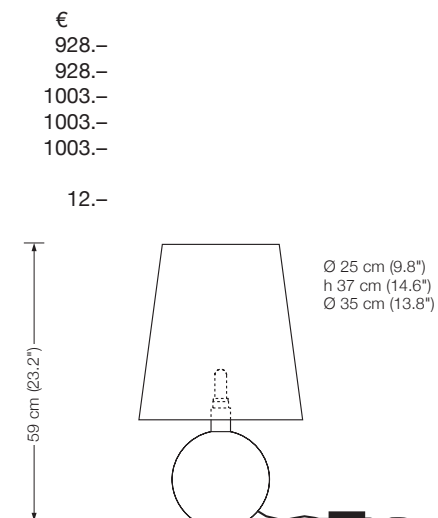

ORA 20

table lamp
metal ball Ø 20 cm (7.9")
height: 59 cm (23.2")
shade: silk*
lampholder: E 27, max. 150 W
dimmer: on cord

		€
ORA 20 – Ms	Solid brass polished, lacquered	928.–
ORA 20 – Ni	Solid brass, nickel plated	928.–
ORA 20 – Mt	Solid brass matt brushed, lacquered	1003.–
ORA 20 – Nm	Solid brass nickel plated, matt brushed	1003.–
ORA 20 – Cr	Solid brass, chrome-plated	1003.–

Additional USA 110 V conversion kit: 12.–
110 V bulbs not included

* fabric required: 120 x 60 cm (47.2" x 23.6")

ORA 25

table lamp
metal ball Ø 25 cm (9.8")
height: 71 cm (28")
shade: silk*
lampholder: E 27, max. 150 W
dimmer: on cord

		€
ORA 25 – Ms	Solid brass polished, lacquered	1037.–
ORA 25 – Ni	Solid brass, nickel plated	1037.–
ORA 25 – Mt	Solid brass matt brushed, lacquered	1120.–
ORA 25 – Nm	Solid brass nickel plated, matt brushed	1120.–
ORA 25 – Cr	Solid brass, chrome-plated	1120.–

Additional USA 110 V conversion kit: 12.–
110 V bulbs not included

* fabric required: 140 x 70 cm (55.1" x 27.6")