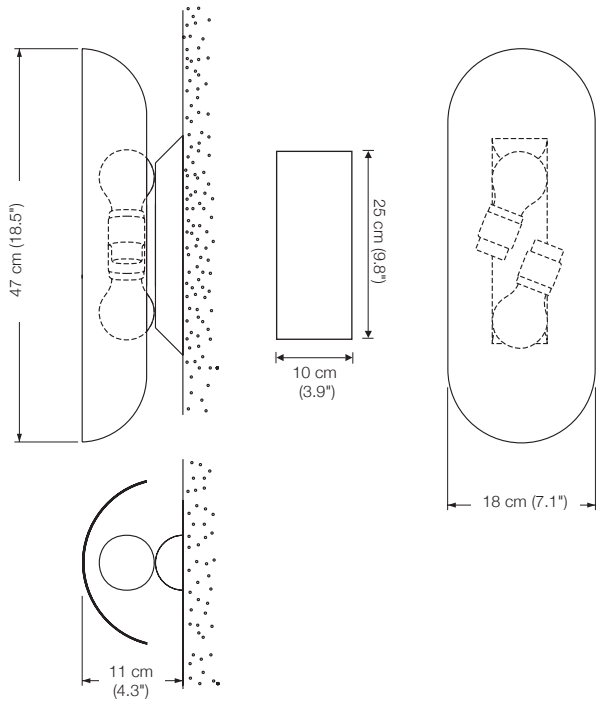

ALIA

wall lamp
indirect light

height: 47 cm (18.5")
shade: metal
lampholder: 2 x E 27, max. 2 x 100 W

		€
ALIA – Ms	Solid brass polished, lacquered	746.–
ALIA – Ni	Solid brass, nickel plated	746.–
ALIA – Mt	Solid brass matt brushed, lacquered	820.–
ALIA – Nm	Solid brass nickel plated, matt brushed	820.–
ALIA – Cr	Solid brass, chrome-plated	820.–

4" junction box: not covered

Backplate rectangular 25 x 10 cm (9.8" x 3.9", standard)
or 25 x 12 cm (9.8" x 4.7", please indicate with order) 166.–

Additional USA 110 V conversion kit: 12.–
110 V bulbs not included