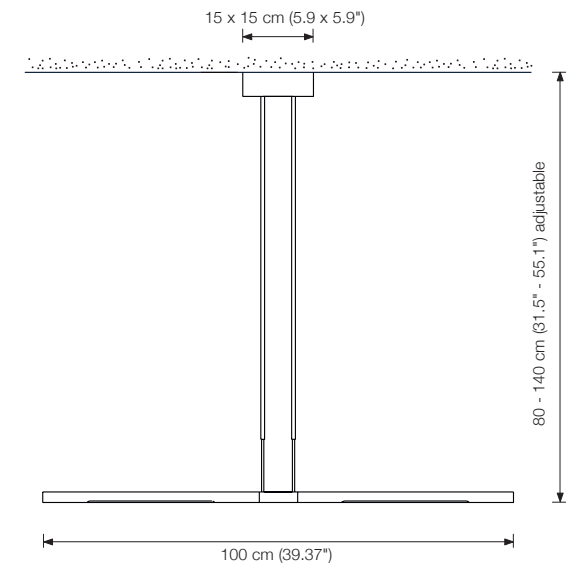

PEN 100

pendant lamp, height adjustable
both light elements can be rotated (360°)

length: 100 cm (39.4")
canopy: 15 x 15 x 5 cm (5.9" x 5.9" x 2.0")
height: 80 to 140 cm (31.5" to 55.1") adjustable
illuminant: 2 x LED-Line 150 incl.
exchangeable
approx. 1200 Lumen
color temperature: warmwhite 2700 K

		€
PEN 100 – Ms	Solid brass polished, lacquered	1344.–
PEN 100 – Ni	Solid brass, nickel plated	1344.–
PEN 100 – Mt	Solid brass matt brushed, lacquered	1449.–
PEN 100 – Nm	Solid brass nickel plated, matt brushed	1449.–
PEN 100 – Cr	Solid brass, chrome-plated	1449.–

4" junction box: covered
Additional USA 110 V conversion kit: 40.–

Energy class: A++ to A