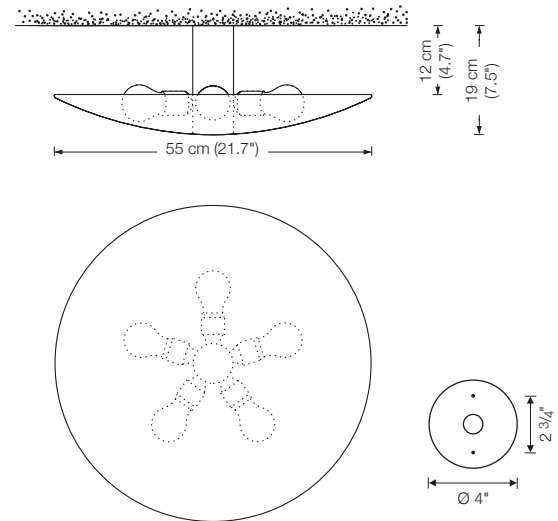

SELA 55

ceiling lamp
indirect lighting
shade:
lampholder:

metal Ø 55 cm (21.7")
5 x E 27, max. 5 x 100 W

€

SELA 55 – Ms	Solid brass polished, lacquered	882.–
SELA 55 – Ni	Solid brass, nickel plated	882.–
SELA 55 – Mt	Solid brass matt brushed, lacquered	970.–
SELA 55 – Nm	Solid brass nickel plated, matt brushed	970.–
SELA 55 – Cr	Solid brass, chrome-plated	970.–

4" junction box: not covered

Backplate Ø 12 cm (4.72") 68.–

Additional 110 V conversion kit: 36.–

110 V bulbs not included

special length (distance to ceiling) on request