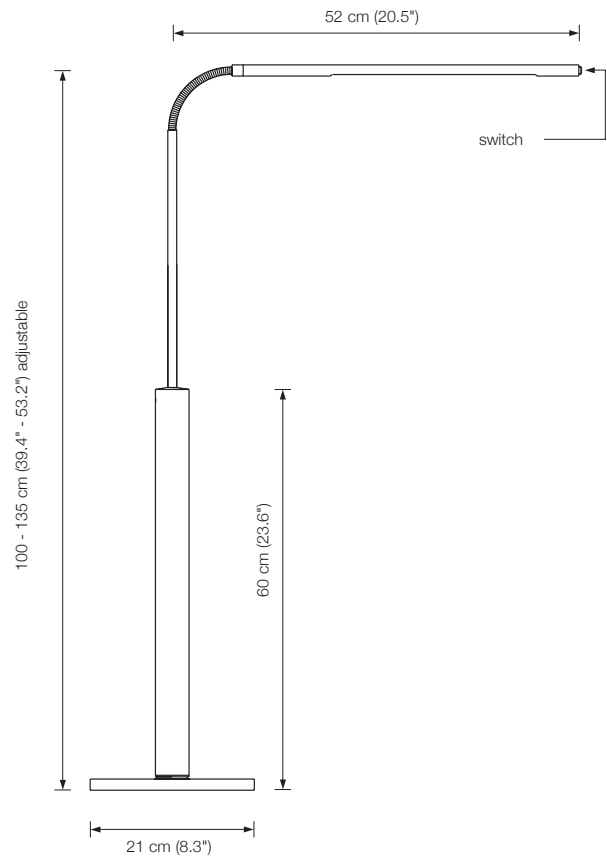

oval shade: 125 cm long, 47 wide, 4 cm high
(49.2" long, 18.5" wide, 1.6" high)

canopy: 47 cm long, 14 cm wide, 5 cm high
(18.5" long, 5.5" wide, 2" high)

illuminant: LED with glare protection
light upwards and downwards
approx. 3.000 Lumen

Additional USA 110 V conversion kit: 31.–

Energy class: A++ to A

PIN d

floor reading lamp

height: 105 - 140 cm (41.3 - 55.1") adjustable

width: approx. 52 cm (20.5")

bulb: LED-Line 150 incl.
exchangeable
approx. 840 Lumen

PIN d – Nm Solid brass nickel plated, matt brushed 1082.–

PIN d – Cr Solid brass, chrome-plated 1082.–

Additional USA 110 V conversion kit: 44.–

Energy class: A++ to A

GO 30

floor reading lamp

height: 100 - 170 cm (39.37 - 66.9") adjustable