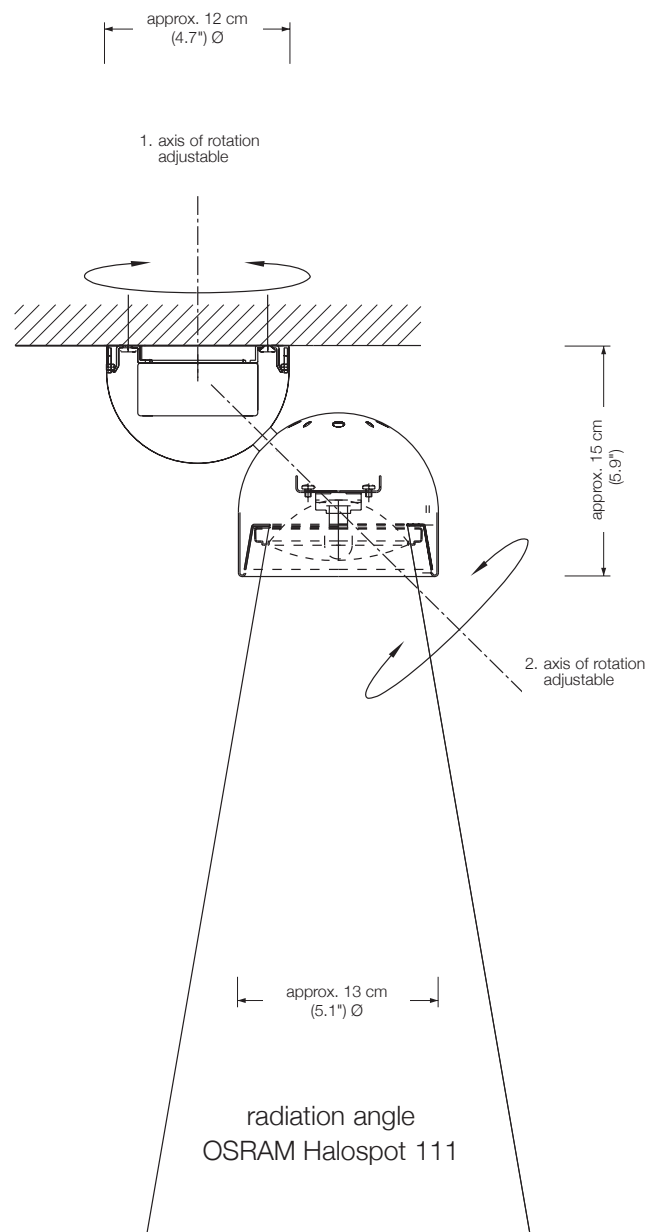

OYO

spotlight
swivelling to all sides
for reflector-lights

Ø wall installation: approx. 12 cm (4.7")
Ø shade: approx. 13 cm (5.1")
lampholder: G53
bulb: LED Spot (8,5 W $\hat{=}$ 50 W), 24 ° incl.*
dimmmable
exchangeable
approx. 450 Lumen
color temperature: warmwhite 2700 K

OYO – Ms	Solid brass polished, lacquered	€ 735.–
OYO – Ni	Solid brass, nickel plated	€ 735.–
OYO – Mt	Solid brass matt brushed, lacquered	€ 809.–
OYO – Nm	Solid brass nickel plated, matt brushed	€ 809.–
OYO – Cr	Solid brass, chrome-plated	€ 809.–

* optional:

LED Spot (8,5 W $\hat{=}$ 50 W), 24 ° - 4000 K
LED Spot (8,5 W $\hat{=}$ 50 W), 40 ° - 2700 K
LED Spot (15,5 W $\hat{=}$ 75 W), 24 ° - 2700 K
LED Spot (15,5 W $\hat{=}$ 75 W), 24 ° - 4000 K
LED Spot (15,5 W $\hat{=}$ 75 W), 40 ° - 2700 K
Please indicate with order.

4" junction box: covered

Additional USA 110 V conversion kit: € 32.–