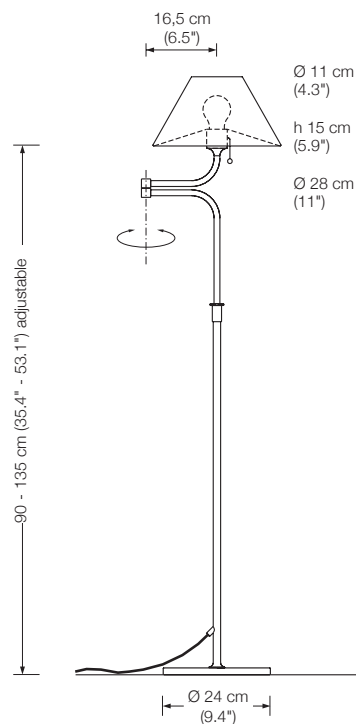

PIN d – Nm Solid brass nickel plated, matt brushed 1082.–

PIN d – Cr Solid brass, chrome-plated 1082.–

Additional USA 110 V conversion kit: 44.–

Energy class: A++ to A

GO 30

floor reading lamp

height: 100 - 170 cm (39.37 - 66.9") adjustable

Additional USA 110 V conversion kit:

24.–

110 V bulbs not incl.

LESAN M

floor reading lamp

height: 90 - 135 cm (35.4" - 53.1") adjustable

shade: metal Ø 28 cm (11")

lampholder: E 27, max. 100 W

Additional USA 110 V conversion kit: 24.–
110 V bulbs not incl.

LESAN S

floor reading lamp

height: 90 - 135 cm (35.4" - 53.1") adjustable

shade: silk* Ø 28 cm (11")

lampholder: E 27, max. 100 W

		€
LESAN S – Ms	Solid brass polished, lacquered	1047.–
LESAN S – Ni	Solid brass, nickel plated	1047.–
LESAN S – Mt	Solid brass matt brushed, lacquered	1120.–
LESAN S – Nm	Solid brass nickel plated, matt brushed	1120.–
LESAN S – Cr	Solid brass, chrome-plated	1120.–

Additional USA 110 V conversion kit: 24.–
110 V bulbs not incl.

* fabric required: 50 x 80 cm (19.7" x 31.5")

TOLED

desk lamp

height: 45 cm (17.7")
 width: 70 cm (27.6")
 shade: rotatable
 bulb: LED-Line 150 incl.
 exchangeable
 approx. 600 Lumen
 color temperature: warmwhite 2700 Kelvin