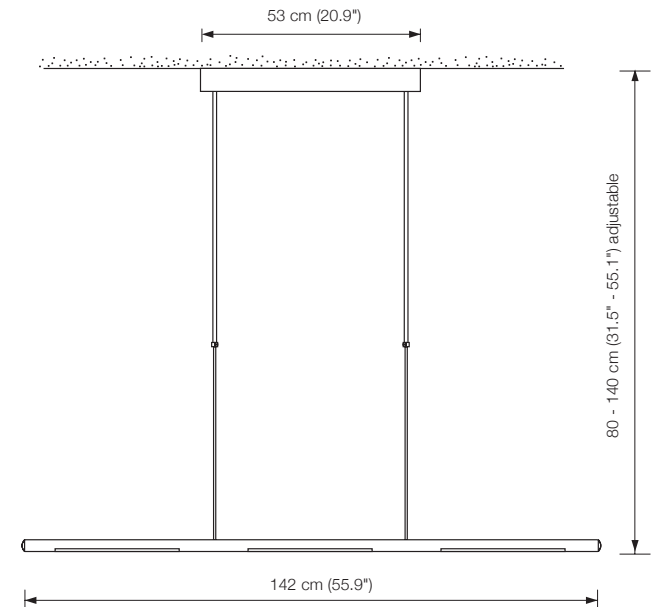

PEN 142

pendant lamp, height adjustable
all light elements can be rotated (360°)

length: 142 cm (55.9")
canopy: 53 x 5 x 5 cm (20.9" x 2.0" x 2.0")
height: 80 to 140 cm (31.5" to 55.1") adjustable
width: 142 cm (55.9")
bulb: 3 x LED-Line 150 incl.
exchangeable
approx. 2200 Lumen
color temperature: warmwhite 2700 K

		€
PEN 142 – Ms	Solid brass polished, lacquered	1659.–
PEN 142 – Ni	Solid brass, nickel plated	1659.–
PEN 142 – Mt	Solid brass matt brushed, lacquered	1817.–
PEN 142 – Nm	Solid brass nickel plated, matt brushed	1817.–
PEN 142 – Cr	Solid brass, chrome-plated	1817.–

4" junction box: not covered
Additional USA 110 V conversion kit:
including a rectangular backplate of
57,5 x 12 cm (22.6" x 4.7") 120.–

Energy class: A++ to A