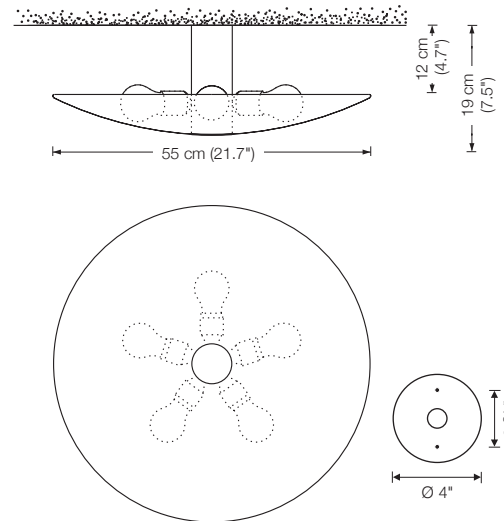

GELA 55

ceiling lamp

shade: glass white-opal Ø 55 cm (21.7")
lampholder: 5 x E 27, max. 5 x 100 W

GELA 55 – Ms	Solid brass polished, lacquered
GELA 55 – Ni	Solid brass, nickel plated
GELA 55 – Mt	Solid brass matt brushed, lacquered
GELA 55 – Nm	Solid brass nickel plated, matt brushed
GELA 55 – Cr	Solid brass, chrome-plated

4" junction box: not covered
Backplate Ø 12 cm (4.72")
Additional 110 V conversion kit:
110 V bulbs not included

special length (distance to ceiling) on request

€
671.–
671.–
705.–
705.–
705.–

68.–
12.–