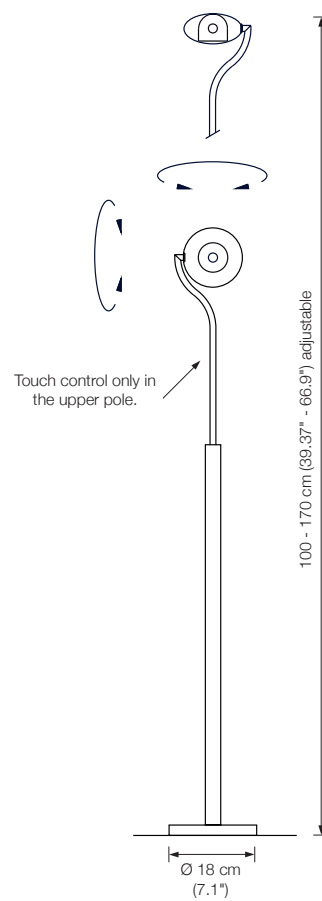

Additional USA 110 V conversion kit: 31.–

Energy class: A++ to A

PIN d

floor reading lamp

height: 105 - 140 cm (41.3 - 55.1") adjustable

width: approx. 52 cm (20.5")

bulb: LED-Line 150 incl.
exchangeable
approx. 840 Lumen

PIN d – Nm Solid brass nickel plated, matt brushed 1082.–

PIN d – Cr Solid brass, chrome-plated 1082.–

Additional USA 110 V conversion kit: 44.–

Energy class: A++ to A

GO 30

floor reading lamp

height: 100 - 170 cm (39.37 - 66.9") adjustable

shade: TEFLON white, Ø 10 cm (3.9")

lampholder: GY 6.35

bulb: OSRAM HALOSTAR ECO

50 W $\hat{=}$ 75 W incl.

dimmer: sensor (touch dimmer)*

		€
GO 30 – Ms	Solid brass polished, lacquered	882.–
GO 30 – Ni	Solid brass, nickel plated	882.–
GO 30 – Mt	Solid brass matt brushed, lacquered	966.–
GO 30 – Nm	Solid brass nickel plated, matt brushed	966.–
GO 30 – Cr	Solid brass, chrome-plated	966.–

* also available: dimmer on cord

Please indicate with order.

This model is not available for 110 Volt/USA.

LIN

floor reading lamp

flexible and specially reinforced metal arm

height: approx. 140 cm (55.1")

shade: TEFLON white, Ø 7 cm (2.8")