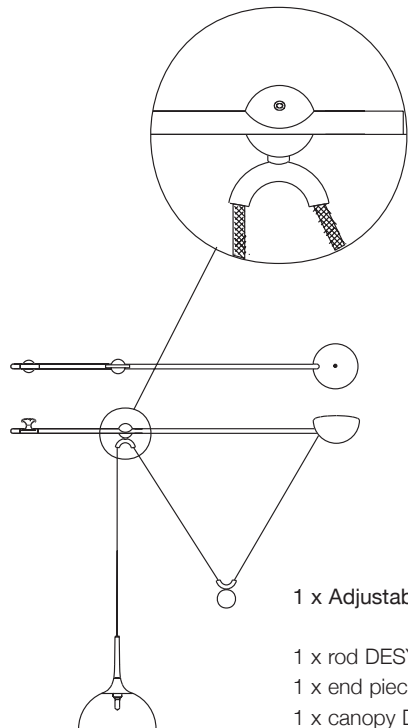

DESY Example

1 x Adjustable pendant lamp – S (side pull)

1 x rod DESY-ST
2 x end pieces DESY-E

1 x external canopy
included in Adjustable pendant lamp – S
(side pull).

1 x Adjustable pendant lamp – D
(double pull)

2 x rods DESY-ST
2 x end pieces DESY-E
1 x canopy DESY-D

This upper
cable guide is a
lockable hook.

1 x Adjustable pendant lamp – S (side pull)

1 x rod DESY-ST
1 x end piece DESY-E
1 x canopy DESY-S

1 x Adjustable pendant lamp – D
(double pull)