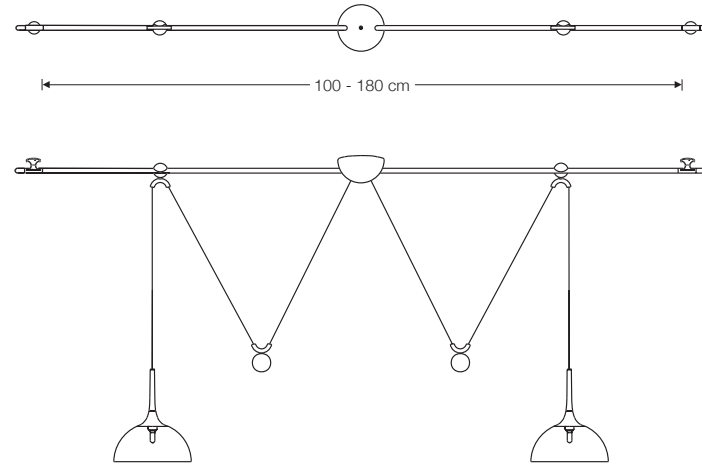

DESY Example

1 x Adjustable pendant lamp – S (side pull)

1 x rod DESY-ST
2 x end pieces DESY-E

1 x external canopy
included in Adjustable pendant lamp – S
(side pull).

1 x Adjustable pendant lamp – D
(double pull)