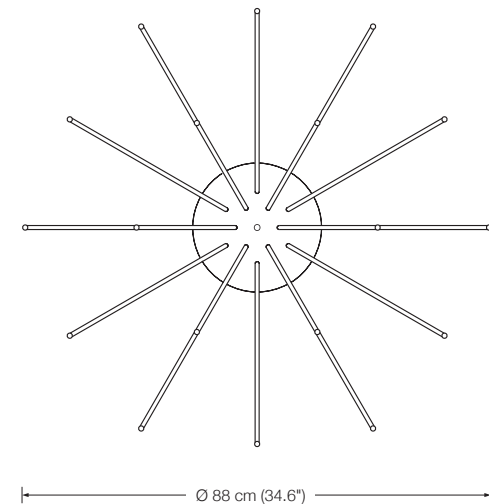

MESA 18

chandelier

18 removable metal arms

total height: min. 85 cm (33.5") - max. 305 cm (120.1") *

Ø: 88 cm (34.6")

lampholder: 18 x G 4, max. 18 x 20 W / 12 V

bulb: 20 x OSRAM HALOSTAR 20 W incl.

dimmer: brightness control is possible **

		€
MESA 18 – Ms	Solid brass polished, lacquered	3623.–
MESA 18 – Ni	Solid brass, nickel plated	3623.–
MESA 18 – Mt	Solid brass matt brushed, lacquered	3985.–
MESA 18 – Nm	Solid brass nickel plated, matt brushed	3985.–
MESA 18 – Cr	Solid brass, chrome-plated	3985.–

4" junction box: covered

Additional USA 110 V conversion kit: 166.–

* telescopic adjustment:

total height 85 – 125 cm (33.5" – 49.2") (standard)

total height 115 – 185 cm (45.3" – 72.8")

total height 175 – 305 cm (68.9" – 120.1")

Other options available on request.

Please indicate with order.

** These lamps are equipped with 2 electronic transformers of 210 VA capacity each.