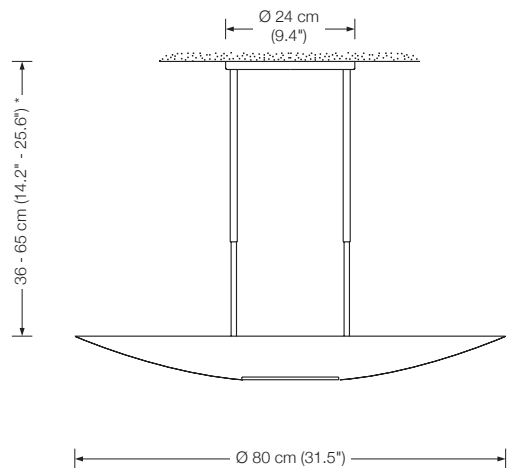

SOLA 80

ceiling lamp
direct and indirect light
bottom glass diffuser

height: 36 - 65 cm (14.2" - 25.6") adjustable *
shade: metal Ø 80 cm (31.5")
lampholder: R7s, max. 500 W
bulb: OSRAM HALOLINE ECO 400 W incl.

		€
SOLA 80 – Ms	Solid brass polished, lacquered	2918.-
SOLA 80 – Ni	Solid brass, nickel plated	2918.-
SOLA 80 – Mt	Solid brass matt brushed, lacquered	3210.-
SOLA 80 – Nm	Solid brass nickel plated, matt brushed	3210.-
SOLA 80 – Cr	Solid brass, chrome-plated	3210.-

4" junction box: covered

Additional USA 110 V conversion kit 12.-

110 V bulbs not included

* special length on request