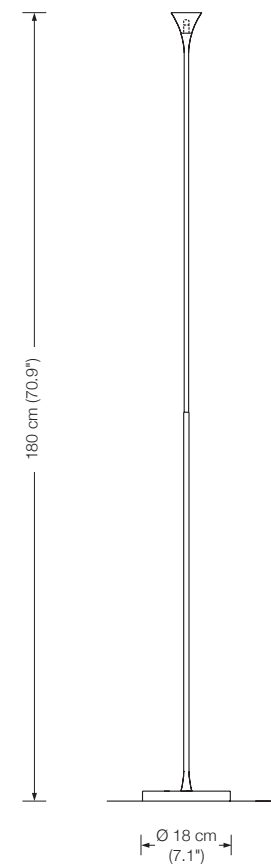

LOT

floor lamp

height: 180 cm (70.9")
shade: TEFLON white Ø 7 cm (2.8")
lampholder: GY 6.35, max. 50 W / 12 V
bulb: OSRAM HALOSTAR ECO
35 W $\hat{=}$ 50 W incl.
dimmer: sensor (touch dimmer) *

		€
LOT – Ms	Solid brass polished, lacquered	1017.–
LOT – Ni	Solid brass, nickel plated	1017.–
LOT – Mt	Solid brass matt brushed, lacquered	1119.–
LOT – Nm	Solid brass nickel plated, matt brushed	1119.–
LOT – Cr	Solid brass, chrome-plated	1119.–

* also available: dimmer on cord
Please indicate with order

This model is not available for 110 Volt/USA.