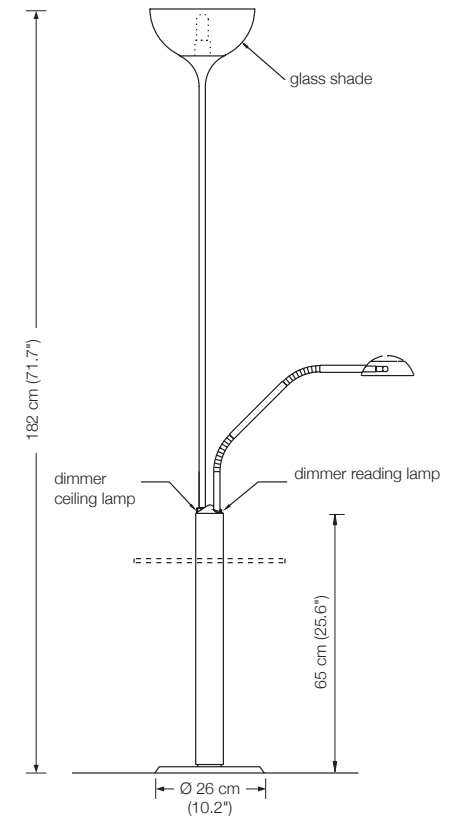

oval shade: 125 cm long, 47 wide, 4 cm high
(49.2" long, 18.5" wide, 1.6" high)

canopy: 47 cm long, 14 cm wide, 5 cm high
(18.5" long, 5.5" wide, 2" high)

illuminant: LED with glare protection
light upwards and downwards
approx. 3.000 Lumen

* also available: dimmer on cord
Please indicate with order

This model is not available for 110 Volt/USA.

OKON

floor lamp

height: 183 cm (72")

shade: metal Ø 40 cm (15.7") bottom glass diffuser

lampholder: R7s, max. 500 W - for 110 V: max. 250 W

Additional USA 110 V conversion kit: 18.–

110 V bulbs are not included

MYOS

floor lamp / reading lamp

height:	182 cm (71.7")
width reading lamp:	approx. 50 cm (19.7")
shade floor lamp:	glass white-opal, Ø 26 cm (10.2")
shade reading lamp:	metal Ø 12 cm (4.7"), adjustable
lampholder floor lamp:	E 27, max. 250 W - for 110 V: max.150 W
bulb floor lamp:	OSRAM HALOLUX CERAM ECO 150 W
lampholder reading lamp:	GY 6.35, max. 50 W / 12 V
bulb reading lamp:	OSRAM HALOSTAR ECO 35 W $\hat{=}$ 50 W incl.
dimmer:	2 x built in

glass tabletop Ø 36 cm, height 50 cm, clear glass 10 mm 300.–

Additional USA 110 V conversion kit: 64.–
110 V bulbs are not included

UNA

arc floor lamp
mounting between floor and ceiling
variable up to 3.20 m (126") room height
arc height adjustable