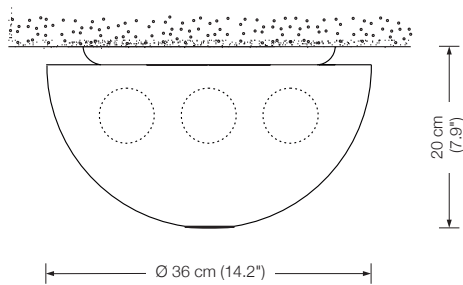

OLA 36

ceiling lamp

height: 20 cm (7.9")

shade: glass white-opal, Ø 36 cm (14.2")

lampholder: 3 x E 27, max. 3 x 100 W

		€
OLA 36 – Ms	Solid brass polished, lacquered	508.–
OLA 36 – Ni	Solid brass, nickel plated	508.–
OLA 36 – Mt	Solid brass matt brushed, lacquered	533.–
OLA 36 – Nm	Solid brass nickel plated, matt brushed	533.–
OLA 36 – Cr	Solid brass, chrome-plated	533.–

4" junction box: covered

Additional USA 110 V conversion kit

110 V bulbs not included

24.–