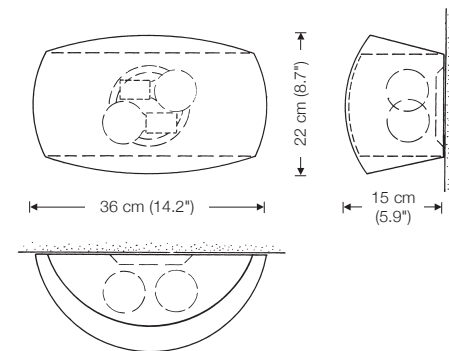

BEO

wall and stairway lamp
direct and indirect light
glass diffuser top and bottom
width: 36 cm (14.2")
lampholder: 2 x E 27, max. 2 x 100 W

		€
BEO - Ms	Solid brass polished, lacquered	929.-
BEO - Ni	Solid brass, nickel plated	929.-
BEO - Mt	Solid brass matt brushed, lacquered	1023.-
BEO - Nm	Solid brass nickel plated, matt brushed	1023.-
BEO - Cr	Solid brass, chrome-plated	1023.-

4" junction box: covered
Additional USA 110 V conversion kit 12.-
110 V bulbs not included