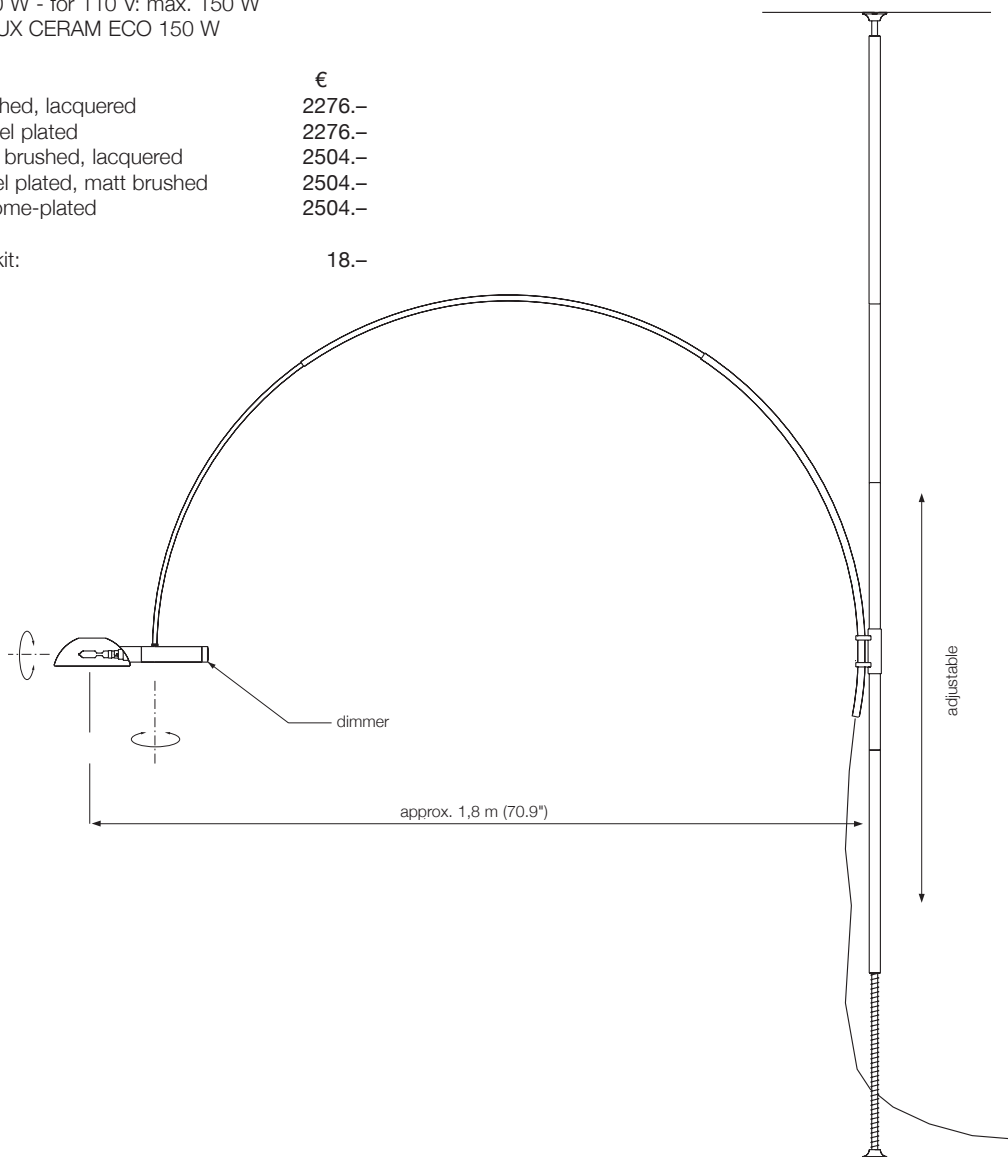

UNA

arc floor lamp
mounting between floor and ceiling
variable up to 3.20 m (126") room height
arc height adjustable

shade: metal, Ø 17 cm (6.7"), rotatable
lampholder: B 15d, max. 250 W - for 110 V: max. 150 W
bulb: OSRAM HALOLUX CERAM ECO 150 W
dimmer: built in

		€
UNA – Ms	Solid brass polished, lacquered	2276.–
UNA – Ni	Solid brass, nickel plated	2276.–
UNA – Mt	Solid brass matt brushed, lacquered	2504.–
UNA – Nm	Solid brass nickel plated, matt brushed	2504.–
UNA – Cr	Solid brass, chrome-plated	2504.–

Additional USA 110 V conversion kit: 18.–