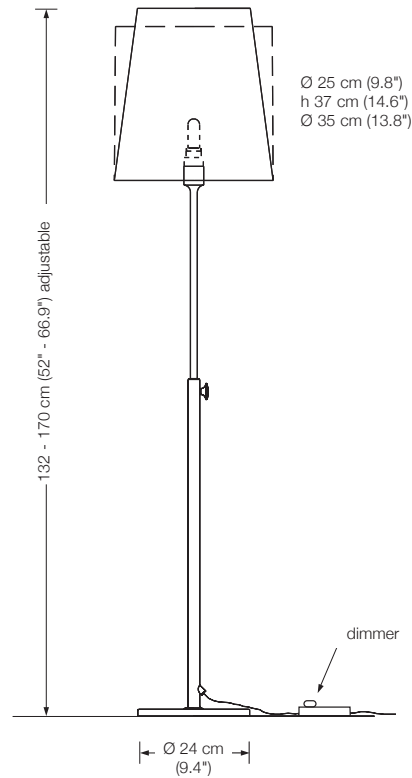

INAS

floor reading lamp

height: 132 - 170 cm (52" - 66.9") adjustable
shade: silk, conical or straight*
lampholder: E 27, max. 250 W
dimmer: on cord

		€
INAS – Ms	Solid brass polished, lacquered	1044.–
INAS – Ni	Solid brass, nickel plated	1044.–
INAS – Mt	Solid brass matt brushed, lacquered	1128.–
INAS – Nm	Solid brass nickel plated, matt brushed	1128.–
INAS – Cr	Solid brass, chrome-plated	1128.–

Additional USA 110 V conversion kit: 24.–
110 V bulbs not incl.

* Please indicate with order.

fabric required: 120 x 60 cm (47.3" x 23.6")