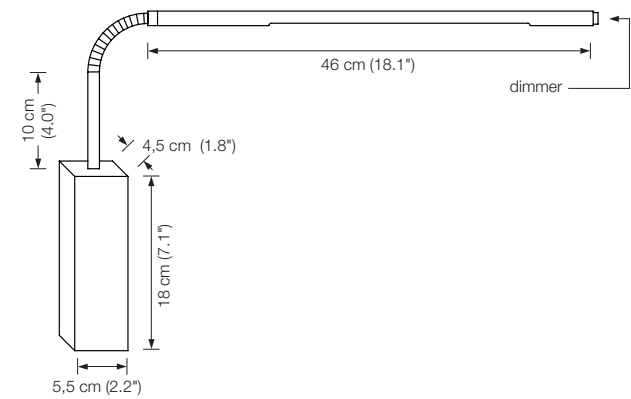

PIN W dim

wall lamp

height: 48 cm (18.9")
width: 65 cm (25.6")
bulb: LED-Line 150 incl.
exchangeable
approx. 840 Lumen
color temperature: warmwhite 2700 Kelvin

		€
PIN W dim – Ms	Solid brass polished, lacquered	714.–
PIN W dim – Ni	Solid brass, nickel plated	714.–
PIN W dim – Mt	Solid brass matt brushed, lacquered	785.–
PIN W dim – Nm	Solid brass nickel plated, matt brushed	785.–
PIN W dim – Cr	Solid brass, chrome-plated	785.–

Additional USA 110 V conversion kit 31.–

Energy class: A++ to A