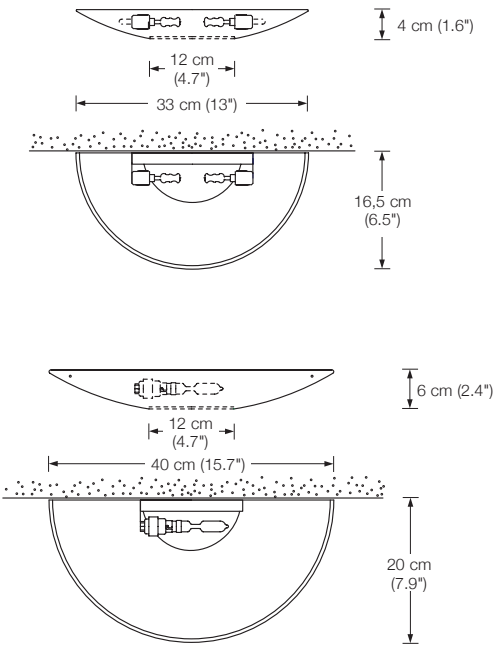

ERA 33

wall lamp
width: 33 cm (13")
bottom glass diffuser
lampholder: 2 x G9, max. 2 x 75 W / 230 V
bulb: 2 x OSRAM HALOPIN ECO 60 W incl.

		€
ERA 33 – Ms	Solid brass polished, lacquered	609.–
ERA 33 – Ni	Solid brass, nickel plated	609.–
ERA 33 – Mt	Solid brass matt brushed, lacquered	670.–
ERA 33 – Nm	Solid brass nickel plated, matt brushed	670.–
ERA 33 – Cr	Solid brass, chrome-plated	670.–

additional top glass diffuser 25.–
Please indicate with order

4" junction box: not covered
Additional USA 110 V conversion kit 12.–
110 V bulbs not included

ERA 40

wall lamp
width: 40 cm (15.7")
bottom glass diffuser
lampholder: B15d, max. 150 W / 230 V
bulb: OSRAM HALOLUX CERAM ECO 100 W incl.

		€
ERA 40 – Ms	Solid brass polished, lacquered	714.–
ERA 40 – Ni	Solid brass, nickel plated	714.–
ERA 40 – Mt	Solid brass matt brushed, lacquered	785.–
ERA 40 – Nm	Solid brass nickel plated, matt brushed	785.–
ERA 40 – Cr	Solid brass, chrome-plated	785.–

additional top glass diffuser 27.–
Please indicate with order

4" junction box: not covered
Additional USA 110 V conversion kit 12.–
110 V bulbs not included