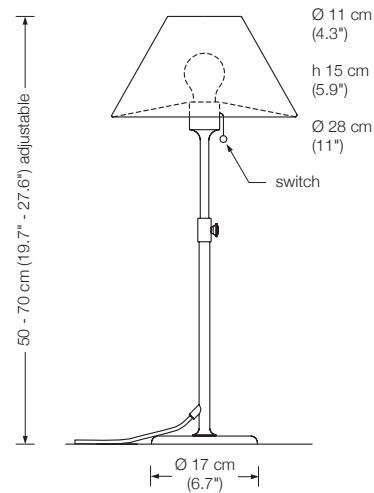

ELAS

table lamp

height: 50 - 70 cm (19.7" - 27.6") adjustable
shade: metal Ø 28 cm (11")
lampholder: E 27, max. 100 W

		€
ELAS – Ms	Solid brass polished, lacquered	933.–
ELAS – Ni	Solid brass, nickel plated	933.–
ELAS – Mt	Solid brass matt brushed, lacquered	1027.–
ELAS – Nm	Solid brass nickel plated, matt brushed	1027.–
ELAS – Cr	Solid brass, chrome-plated	1027.–

Additional USA 110 V conversion kit 12.–
110 V bulbs not included

ELAS S

table lamp

height: 50 - 70 cm (19.7" - 27.6") adjustable
shade: silk* Ø 28 cm (11")
lampholder: E 27, max. 100 W

		€
ELAS S – Ms	Solid brass polished, lacquered	717.–
ELAS S – Ni	Solid brass, nickel plated	717.–
ELAS S – Mt	Solid brass matt brushed, lacquered	768.–
ELAS S – Nm	Solid brass nickel plated, matt brushed	768.–
ELAS S – Cr	Solid brass, chrome-plated	768.–

Additional USA 110 V conversion kit 12.–
110 V bulbs not included

* fabric required: 50 x 80 cm (19.7" x 31.5")