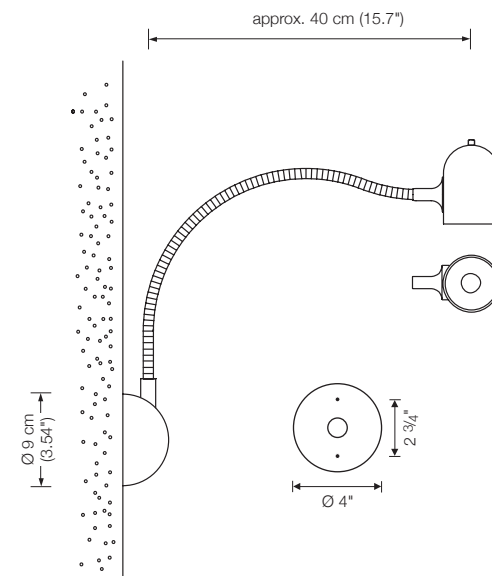

ALIA

wall lamp
indirect light

height: 47 cm (18.5")
shade: metal
lampholder: 2 x E 27, max. 2 x 100 W

		€
ALIA – Ms	Solid brass polished, lacquered	746.–
ALIA – Ni	Solid brass, nickel plated	746.–
ALIA – Mt	Solid brass matt brushed, lacquered	820.–
ALIA – Nm	Solid brass nickel plated, matt brushed	820.–
ALIA – Cr	Solid brass, chrome-plated	820.–

WED

wall lamp
 width: 40 cm (15.7")
 lampholder: GU 5.3
 bulb: LED-Spot 36° incl.
 exchangeable
 approx. 390 Lumen
 color temperature: warmwhite 2700 Kelvin

		€
WED – Ms	Solid brass polished, lacquered	609.–
WED – Ni	Solid brass, nickel plated	609.–
WED – Mt	Solid brass matt brushed, lacquered	670.–
WED – Nm	Solid brass nickel plated, matt brushed	670.–
WED – Cr	Solid brass, chrome-plated	670.–

4" junction box: not covered
 Backplate Ø 12 cm (4.72") 68.–

Additional USA 110 V conversion kit 12.–

Energy class: A++ to A

Replacement bulbs can be ordered through VS Manufaktur.

ERA 33

wall lamp
width: 33 cm (13")
bottom glass diffuser
lampholder: 2 x G9, max. 2 x 75 W / 230 V
bulb: 2 x OSRAM HALOPIN ECO 60 W incl.