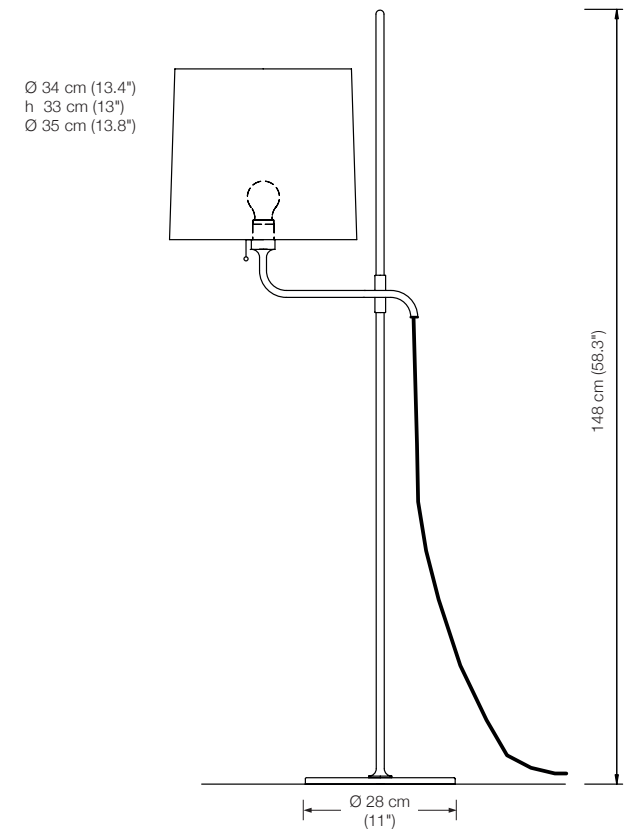

STE

floor reading lamp

height: adjustable
shade: silk 101, natural white *
lampholder: E 27, max. 150 W

		€
STE – Ms	Solid brass polished, lacquered	1034.–
STE – Ni	Solid brass, nickel plated	1034.–
STE – Mt	Solid brass matt brushed, lacquered	1117.–
STE – Nm	Solid brass nickel plated, matt brushed	1117.–
STE – Cr	Solid brass, chrome-plated	1117.–

Additional USA 110 V conversion kit: 24.–

* fabric required: 120 x 60 cm (47.2" x 23.6")