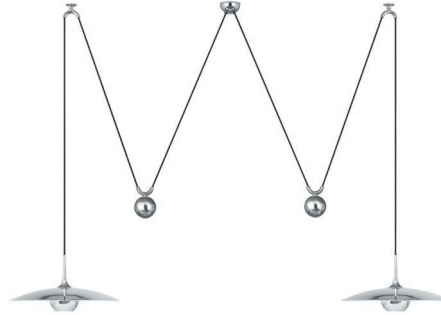

4" junction box: covered by US canopy Ø 12 cm (4.7")

Additional USA 110 V conversion kit:

110 V bulbs not included

€ 88.–

€ 12.–

Ceiling guiding system for pendant lamps DESY

With the elements of this system ceiling guides for pendant lamp groups are combinable.