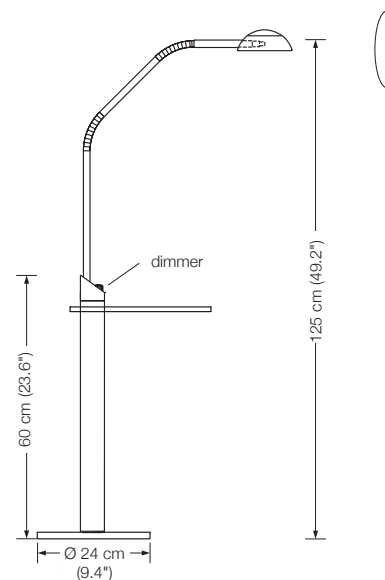

YON G

floor reading lamp

with glass tabletop Ø 30 cm (11.8"), clear glass
height: adjustable
shade: metal Ø 12 cm (4.7"), rotatable
lampholder: GY 6.35, max. 50 W / 12 V
bulb: OSRAM HALOSTAR ECO 35 W $\hat{=}$ 50 W incl.
dimmer: built in

YON G – Ms	Solid brass polished, lacquered	€ 1323.–
YON G – Ni	Solid brass, nickel plated	€ 1323.–
YON G – Mt	Solid brass matt brushed, lacquered	€ 1455.–
YON G – Nm	Solid brass nickel plated, matt brushed	€ 1455.–
YON G – Cr	Solid brass, chrome-plated	€ 1455.–

Additional USA 110 V conversion kit: € 64.–