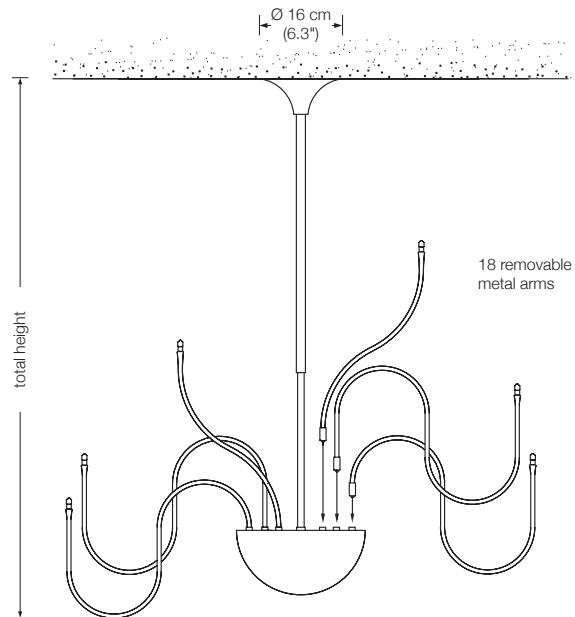

total height: min. 85 cm (33.5") - max. 305 cm (120.1") *

Ø: 88 cm (34.6")

lampholder: 18 x G 4, max. 18 x 20 W / 12 V

bulb: 20 x OSRAM HALOSTAR 20 W incl.

dimmer: brightness control is possible **

		€
MESA 18 – Ms	Solid brass polished, lacquered	3623.–
MESA 18 – Ni	Solid brass, nickel plated	3623.–
MESA 18 – Mt	Solid brass matt brushed, lacquered	3985.–
MESA 18 – Nm	Solid brass nickel plated, matt brushed	3985.–
MESA 18 – Cr	Solid brass, chrome-plated	3985.–

4" junction box: covered

Additional USA 110 V conversion kit: 166.–

* telescopic adjustment:

total height 85 – 125 cm (33.5" – 49.2") (standard)

total height 115 – 185 cm (45.3" – 72.8")

total height 175 – 305 cm (68.9" – 120.1")

Other options available on request.

Please indicate with order.

** These lamps are equipped with 2 electronic transformers of 210 VA capacity each.

MESA 24

chandelier

24 removable metal arms

total height: min. 95 (37.4") - max. 315 cm (53.1") *

Ø: 140 cm (55.1")

lampholder: 24 x G 4, max. 24 x 20 W / 12 V

bulb: 28 x OSRAM HALOSTAR 20 W incl.

dimmer: brightness control is possible **

		€
MESA 24 – Ms	Solid brass polished, lacquered	4379.–
MESA 24 – Ni	Solid brass, nickel plated	4379.–
MESA 24 – Mt	Solid brass matt brushed, lacquered	4816.–
MESA 24 – Nm	Solid brass nickel plated, matt brushed	4816.–
MESA 24 – Cr	Solid brass, chrome-plated	4816.–