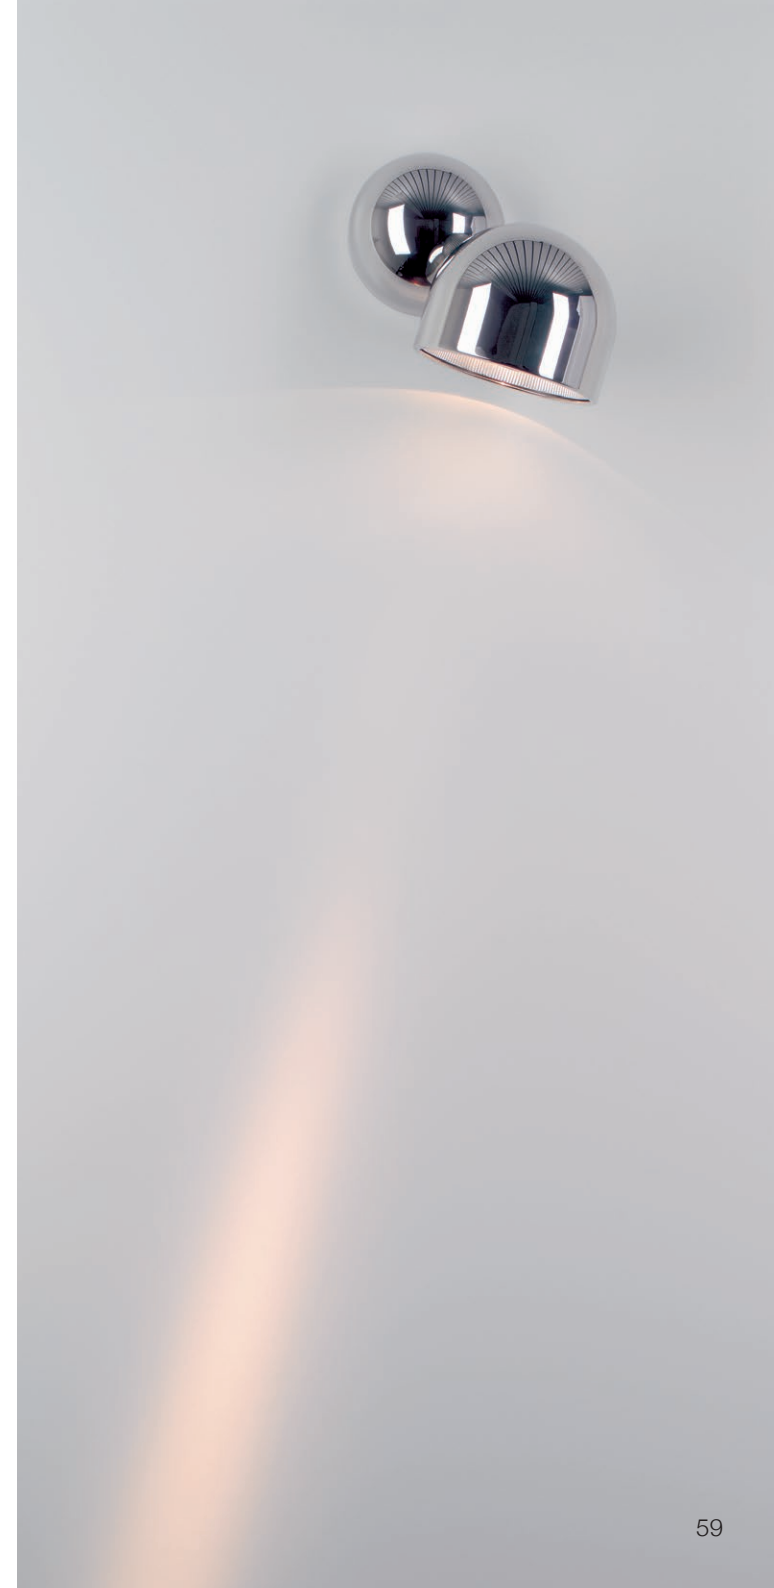

OYO

spotlight
swivelling to all sides
for reflector-lights

Ø wall installation: approx. 12 cm (4.7")
Ø shade: approx. 13 cm (5.1")
lampholder: G53
bulb: LED Spot (8,5 W $\hat{=}$ 50 W), 24 ° incl.*
dimmmable
exchangeable
approx. 450 Lumen
color temperature: warmwhite 2700 K

OYO – Ms	Solid brass polished, lacquered	€ 735.–
OYO – Ni	Solid brass, nickel plated	€ 735.–
OYO – Mt	Solid brass matt brushed, lacquered	€ 809.–
OYO – Nm	Solid brass nickel plated, matt brushed	€ 809.–
OYO – Cr	Solid brass, chrome-plated	€ 809.–

* optional:

LED Spot (8,5 W $\hat{=}$ 50 W), 24 ° - 4000 K
LED Spot (8,5 W $\hat{=}$ 50 W), 40 ° - 2700 K
LED Spot (15,5 W $\hat{=}$ 75 W), 24 ° - 2700 K
LED Spot (15,5 W $\hat{=}$ 75 W), 24 ° - 4000 K
LED Spot (15,5 W $\hat{=}$ 75 W), 40 ° - 2700 K
Please indicate with order.

4" junction box: covered

Additional USA 110 V conversion kit: € 32.–