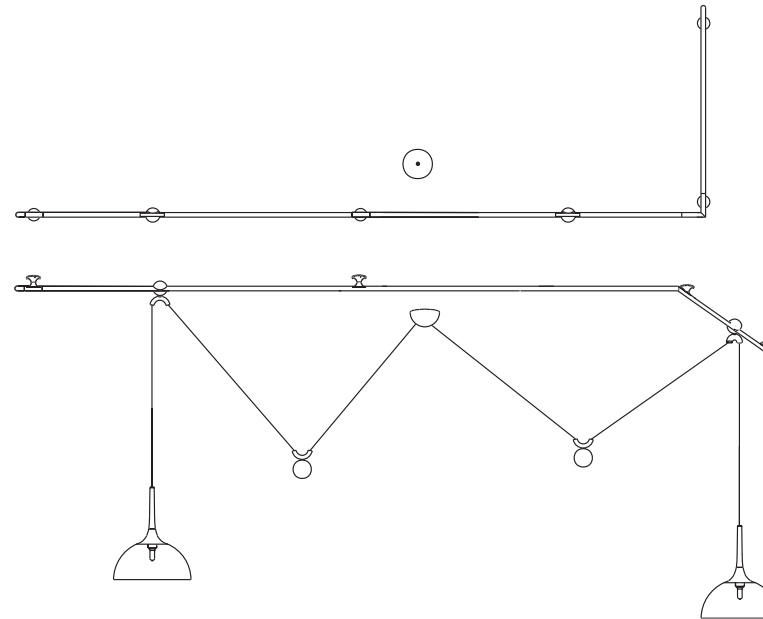

DESY Example

1 x Adjustable pendant lamp – S (side pull)

1 x rod DESY-ST
2 x end pieces DESY-E

1 x external canopy
included in Adjustable pendant lamp – S
(side pull).

1 x Adjustable pendant lamp – D
(double pull)

2 x rods DESY-ST
2 x end pieces DESY-E
1 x canopy DESY-D

This upper
cable guide is a
lockable hook.

1 x Adjustable pendant lamp – S (side pull)

1 x rod DESY-ST
1 x end piece DESY-E
1 x canopy DESY-S

1 x Adjustable pendant lamp – D
(double pull)