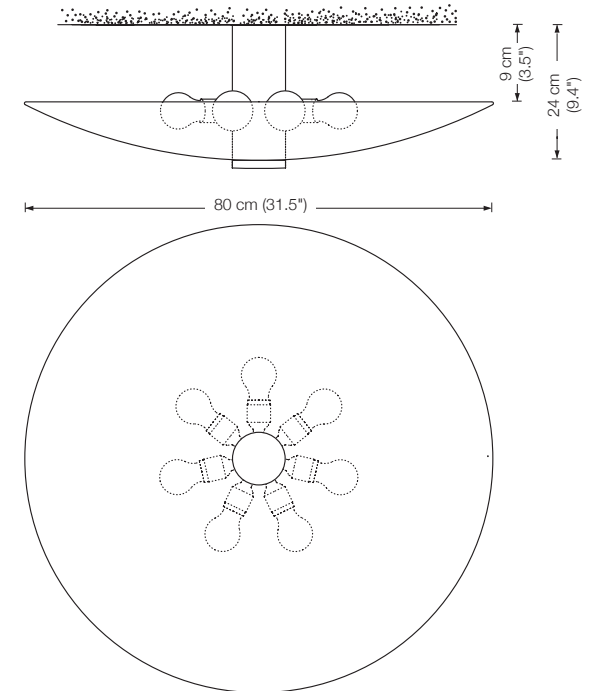

GELA 40

wall / ceiling lamp

shade: glass white-opal Ø 40 cm (15.7")
lampholder: 5 x E 14, max. 5 x 60 W

GELA 40 – Ms	Solid brass polished, lacquered
GELA 40 – Ni	Solid brass, nickel plated
GELA 40 – Mt	Solid brass matt brushed, lacquered
GELA 40 – Nm	Solid brass nickel plated, matt brushed
GELA 40 – Cr	Solid brass, chrome-plated

4" junction box: not covered
Backplate Ø 12 cm (4.72")
Additional 110 V conversion kit:
110 V bulbs not included

special length (distance to wall / ceiling) on request

€
647.–
647.–
679.–
679.–
679.–

68.–
12.–

GELA 80

ceiling lamp

shade: glass white-opal Ø 80 cm (31.5")
lampholder: 7 x E 27, max. 7 x 100 W

GELA 80 – Ms	Solid brass polished, lacquered
GELA 80 – Ni	Solid brass, nickel plated
GELA 80 – Mt	Solid brass matt brushed, lacquered
GELA 80 – Nm	Solid brass nickel plated, matt brushed
GELA 80 – Cr	Solid brass, chrome-plated

4" junction box: not covered
Backplate Ø 12 cm (4.72")
Additional 110 V conversion kit:
110 V bulbs not included

special length (distance to ceiling) on request

€
1385.–
1385.–
1454.–
1454.–
1454.–

68.–
12.–

GELA 55

ceiling lamp

shade: glass white-opal Ø 55 cm (21.7")
lampholder: 5 x E 27, max. 5 x 100 W

GELA 55 – Ms	Solid brass polished, lacquered
GELA 55 – Ni	Solid brass, nickel plated
GELA 55 – Mt	Solid brass matt brushed, lacquered
GELA 55 – Nm	Solid brass nickel plated, matt brushed
GELA 55 – Cr	Solid brass, chrome-plated

4" junction box: not covered
Backplate Ø 12 cm (4.72")
Additional 110 V conversion kit:
110 V bulbs not included

special length (distance to ceiling) on request

€
671.–
671.–
705.–
705.–
705.–

68.–
12.–