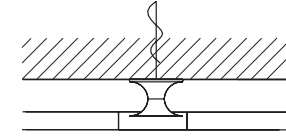

Ceiling guiding system for pendant lamps DESY

With the elements of this system ceiling guides for pendant lamp groups are combinable.

A simple rehanging of the shades allows an illumination even of temporary table combinations (e.g. long table, around the corner etc).

DESY-ST

rod max. 80 cm (31.5")

	€
Ms Solid brass polished, lacquered	48.-
Ni Solid brass, nickel plated	48.-
Mt Solid brass matt brushed, lacquered	54.-
Nm Solid brass nickel plated, matt brushed	54.-
Cr Solid brass, chrome-plated	54.-

DESY-E

end piece

	€
Ms Solid brass polished, lacquered	91.-
Ni Solid brass, nickel plated	91.-
Mt Solid brass matt brushed, lacquered	101.-
Nm Solid brass nickel plated, matt brushed	101.-
Cr Solid brass, chrome-plated	101.-

DESY-M

center piece

	€
Ms Solid brass polished, lacquered	64.-
Ni Solid brass, nickel plated	64.-
Mt Solid brass matt brushed, lacquered	70.-
Nm Solid brass nickel plated, matt brushed	70.-
Cr Solid brass, chrome-plated	70.-